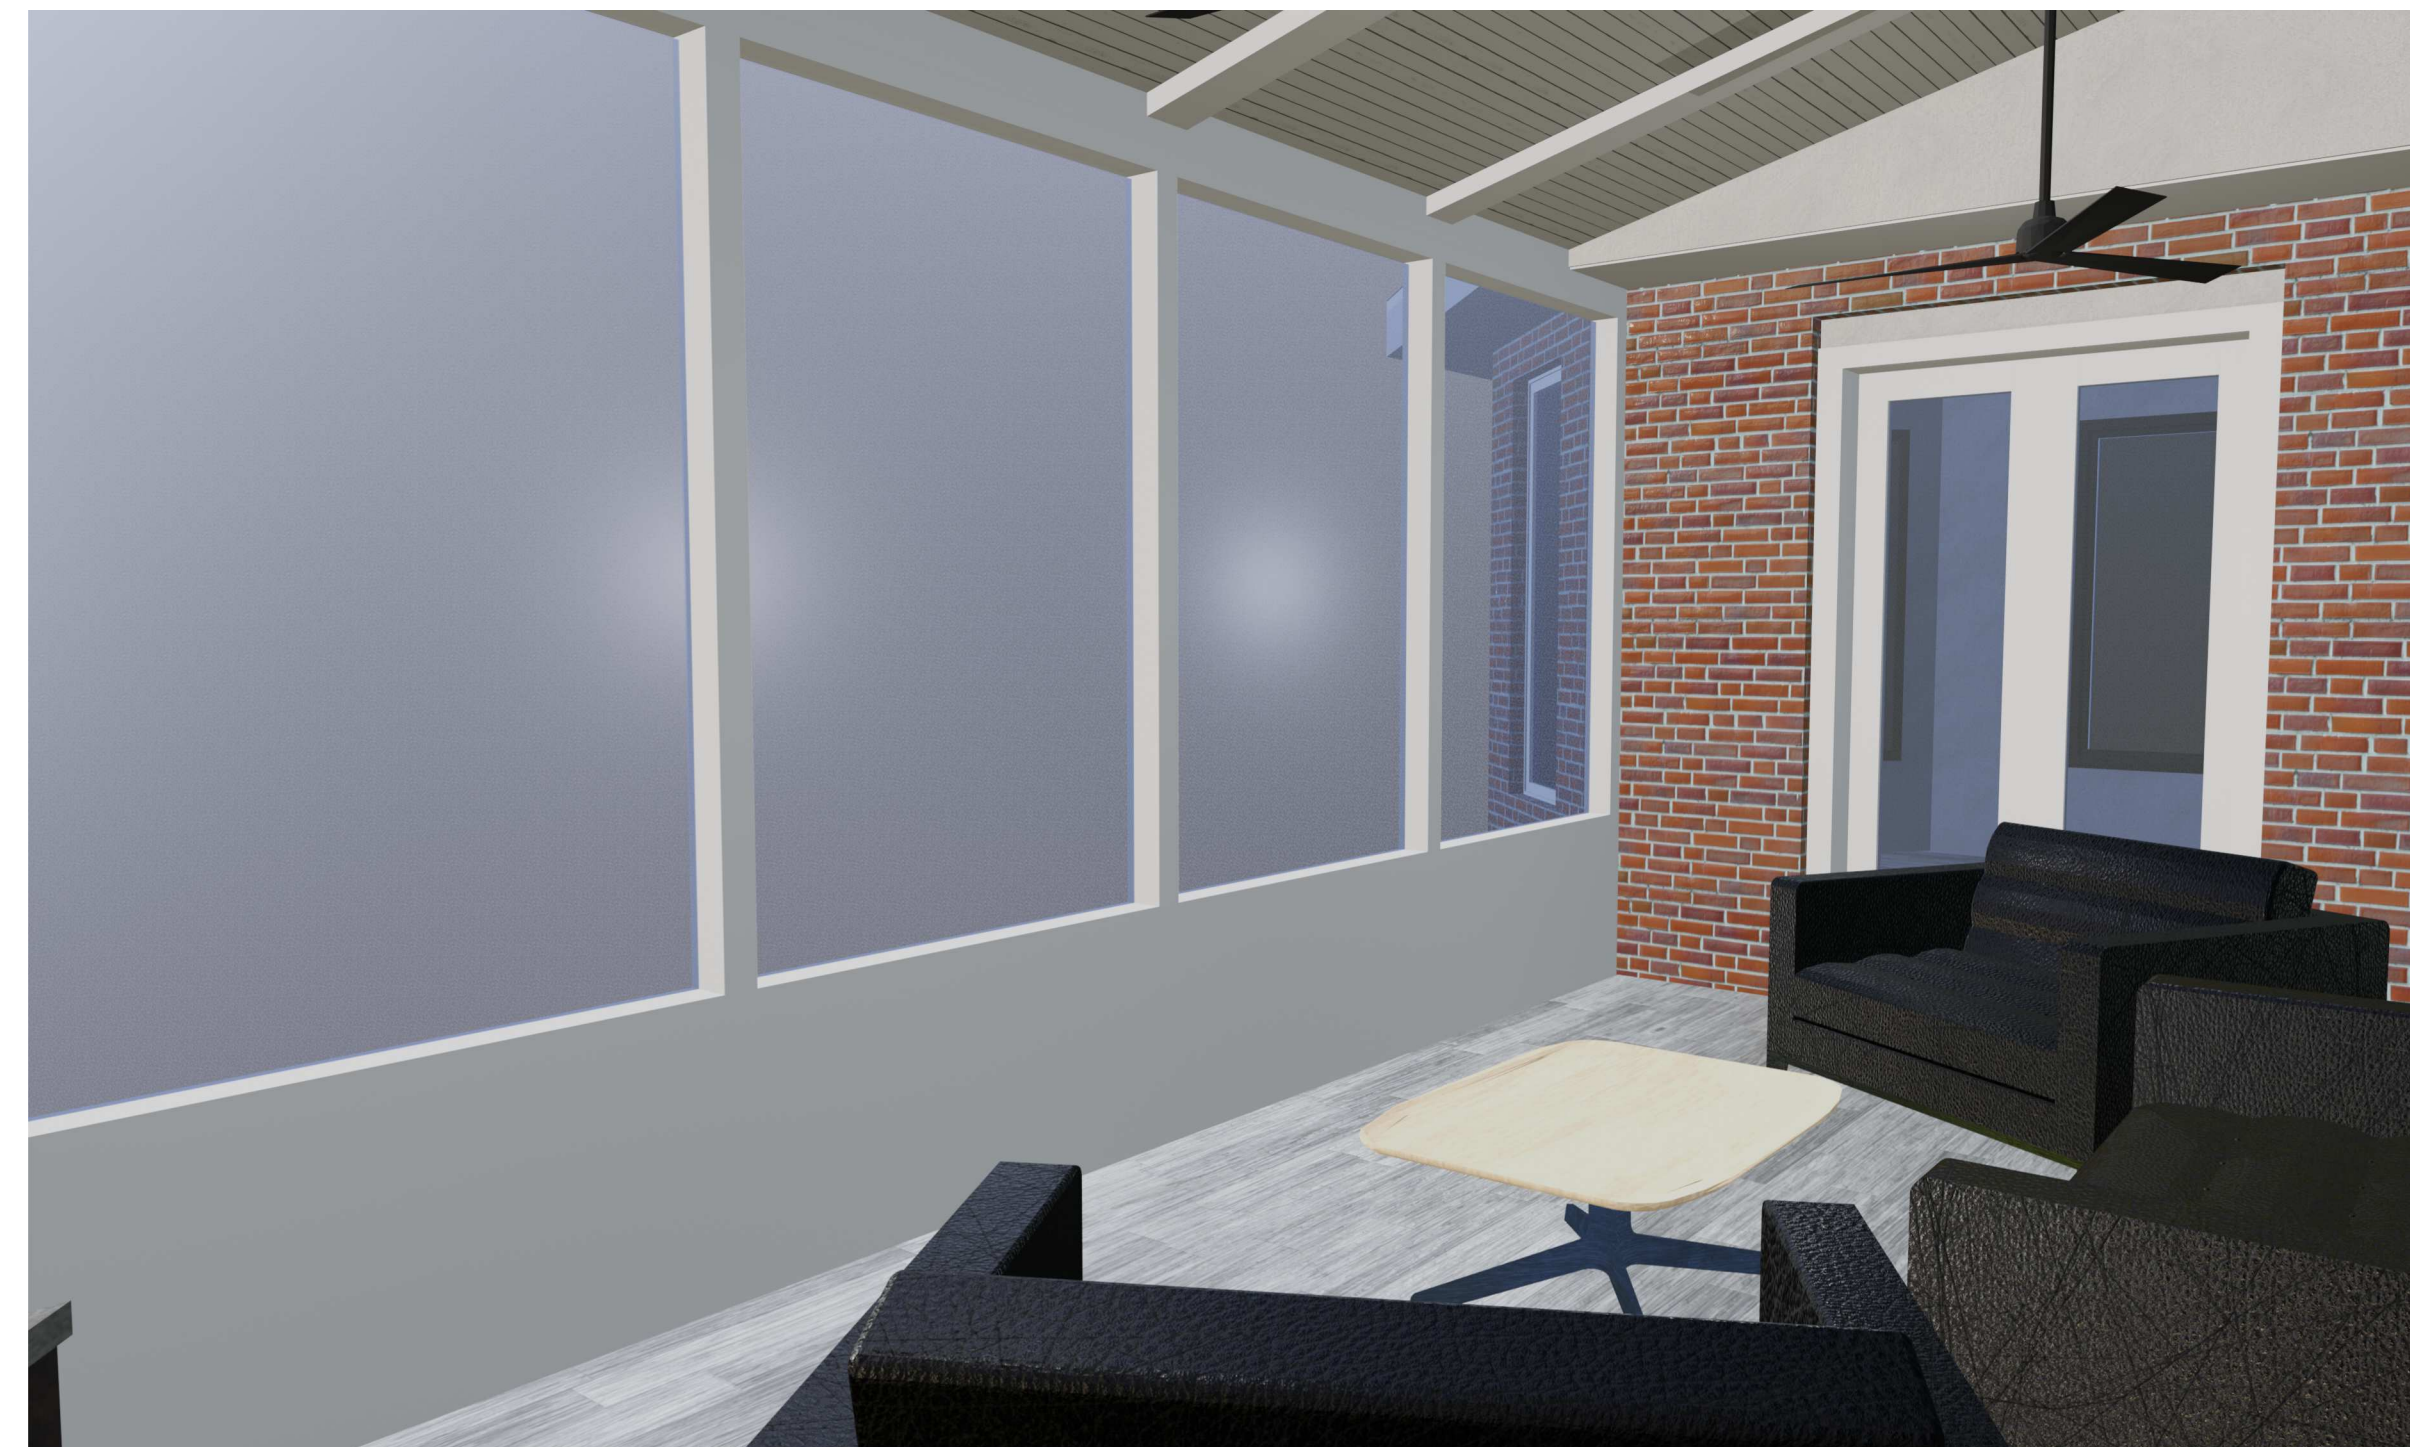

3A/A900 PERSPECTIVE 4
1/4"=1'-0"