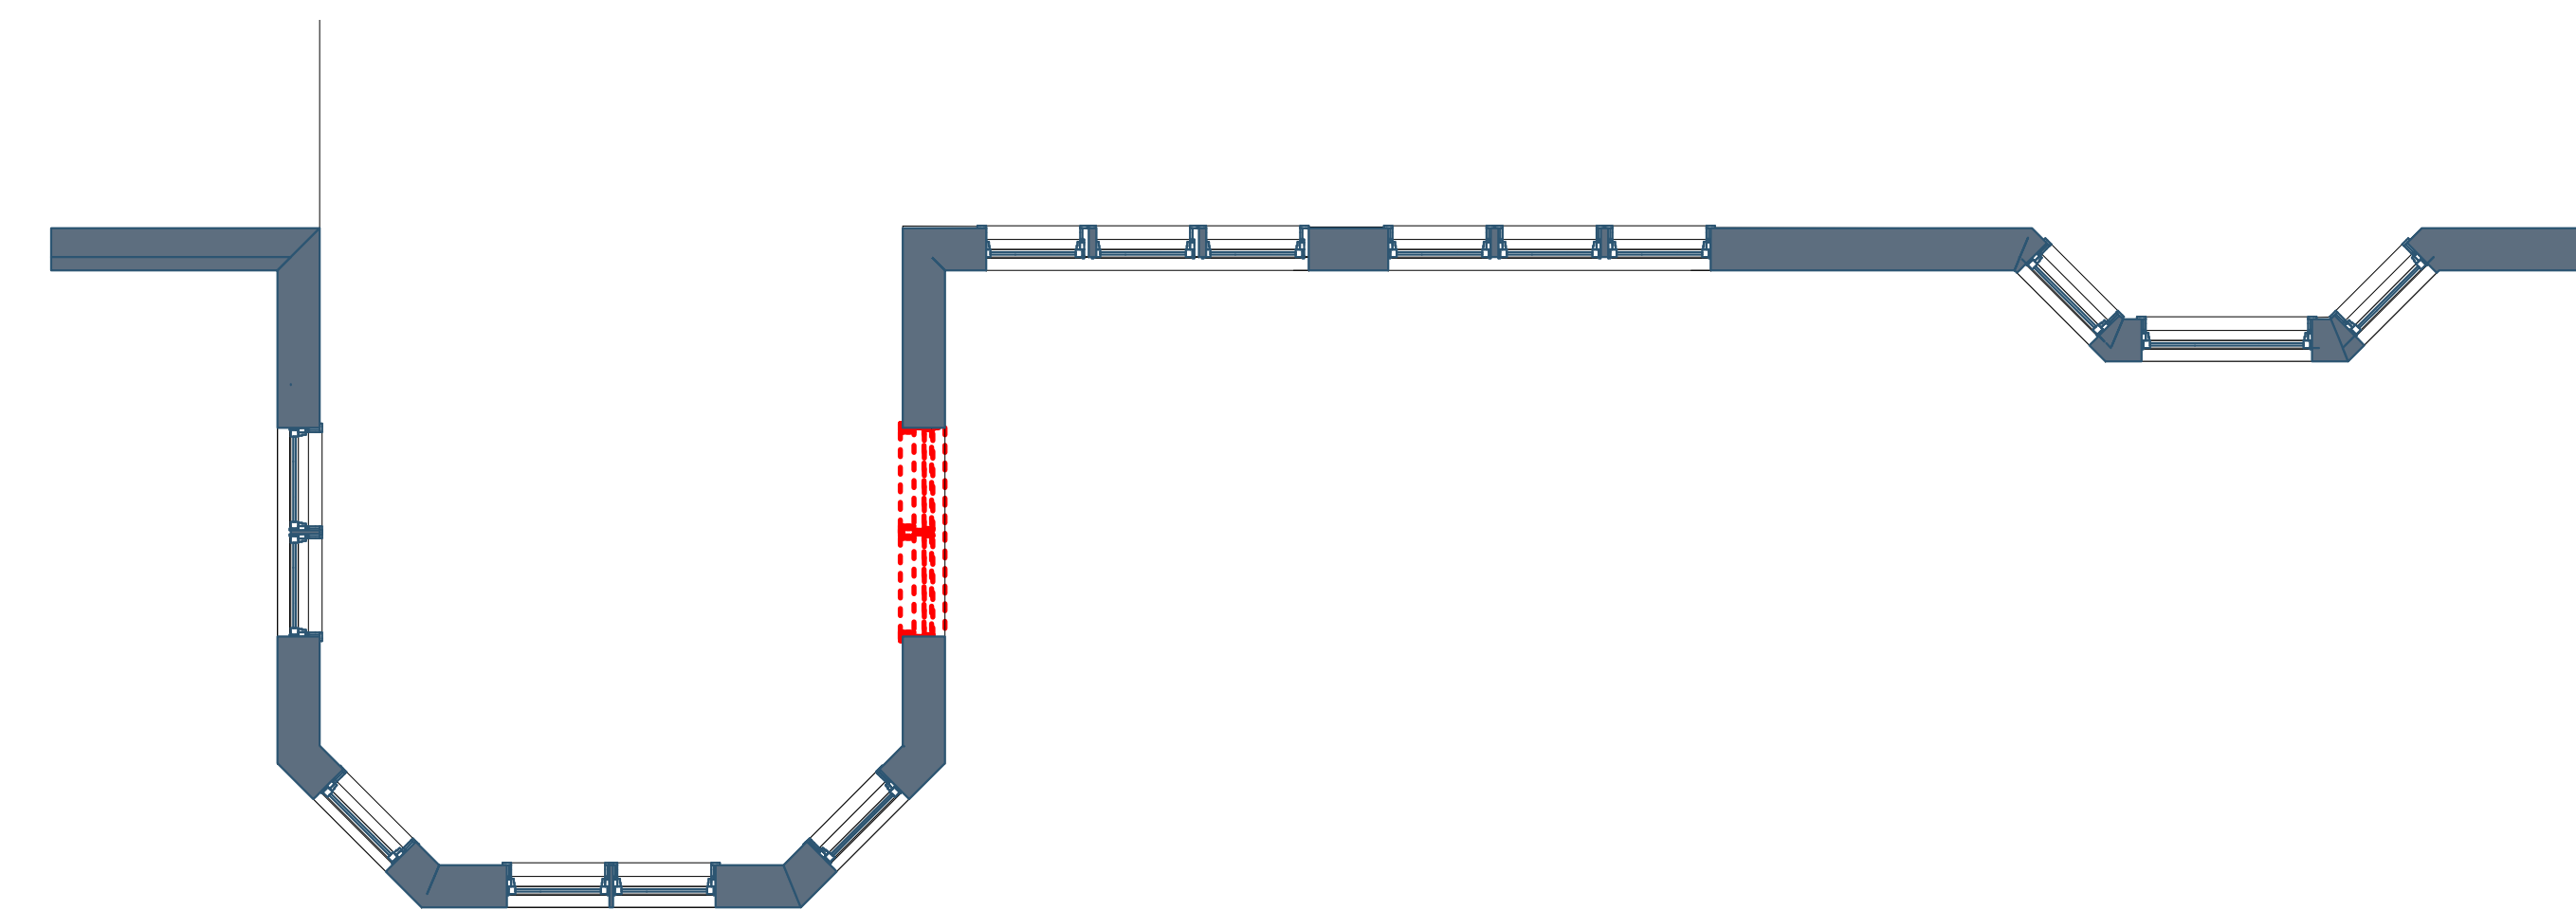

5C/A100 FLOOR PLAN - 1ST FLOOR
1/4"=1'-0"

3C/A100 FLOOR PLAN - BASEMENT
1/4"=1'-0"

5A/A100 FLOOR PLAN - ROOF
1/4"=1'-0"

3A/A100 DEMO PLAN
1/4"=1'-0"

Architect: Opening Design
17 S Fairchild | FL 7
Madison, WI 53703
ryan@openingdesign.com | 773.425.6456

5

4

3

2

1

C

C

5C/A150 RCP - 1ST FLOOR
1/4"=1'-0"

2/A200 ELEVATION - NORTH
1/4"=1'-0"

2A/A200 ELEVATION - EAST
1/4"=1'-0"

5A/A200 SECTION - EAST-WEST - LOOKING SOUTH
1/4"=1'-0"

4A/A200 SECTION - NORTH-SOUTH - LOOKING EAST
1/4"=1'-0"

3B/A200 SECTION - EAST-WEST - LOOKING NORTH
1/4"=1'-0"

5B/A900 PERSPECTIVE 1
1/4"=1'-0"

3B/A900 PERSPECTIVE 2
1/4"=1'-0"

5A/A900 PERSPECTIVE 3
1/4"=1'-0"

3A/A900 PERSPECTIVE 4
1/4"=1'-0"