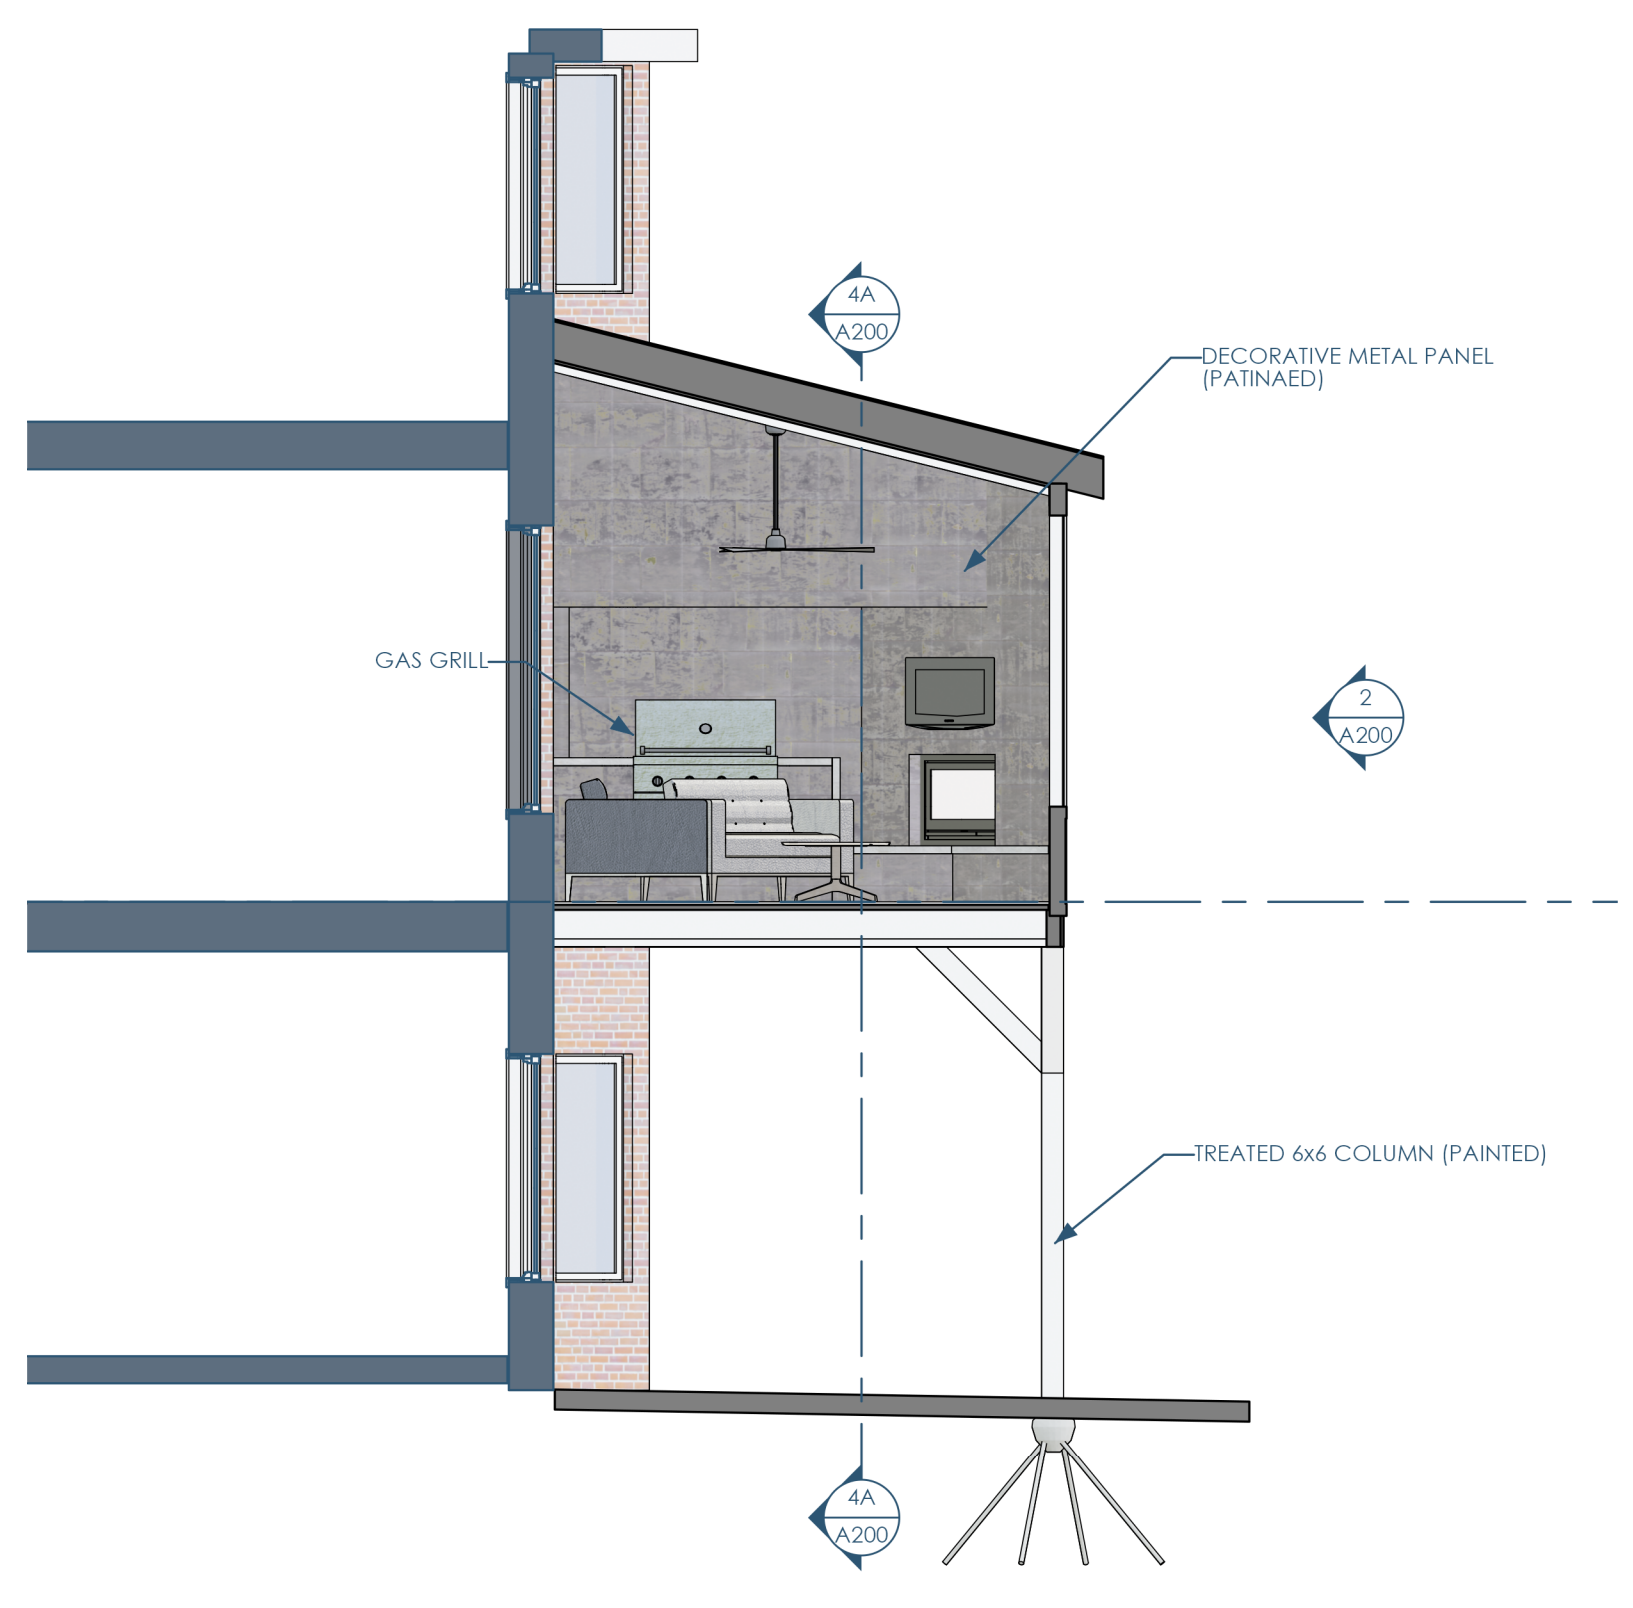

REFLECTED CEILING PLANS
HERNAN 3 SEASON PORCH
VERONA, WI

A150

5

4

3

2

1

This project, like most OpeningDesign's projects, is open source (Attribution-ShareAlike 4.0 International=CC BY-SA 4.0) - freely available to any party for future use, assuming the terms such as Attribution and ShareAlike are honored.

2/A200 ELEVATION - NORTH
1/4"=1'-0"

2A/A200 ELEVATION - EAST
1/4"=1'-0"

5A/A200 SECTION - EAST-WEST - LOOKING SOUTH
1/4"=1'-0"

4A/A200 SECTION - NORTH-SOUTH - LOOKING EAST
1/4"=1'-0"

3B/A200 SECTION - EAST-WEST - LOOKING NORTH
1/4"=1'-0"

Architect: Opening Design
17 S Fairchild | FL7
Madison, WI 53703
ryan@openingdesign.com | 773.425.6456

GC: Lake Country Construction Group
161 Horizon Dr
Verona, WI 53593
608.845.1398

ELEVATIONS AND SECTIONS
HERNAN 3 SEASON PORCH
VERONA, WI

5B/A900 PERSPECTIVE 1
1/4"=1'-0"

3B/A900 PERSPECTIVE 2
1/4"=1'-0"

5A/A900 PERSPECTIVE 3
1/4"=1'-0"

3A/A900 PERSPECTIVE 4
1/4"=1'-0"