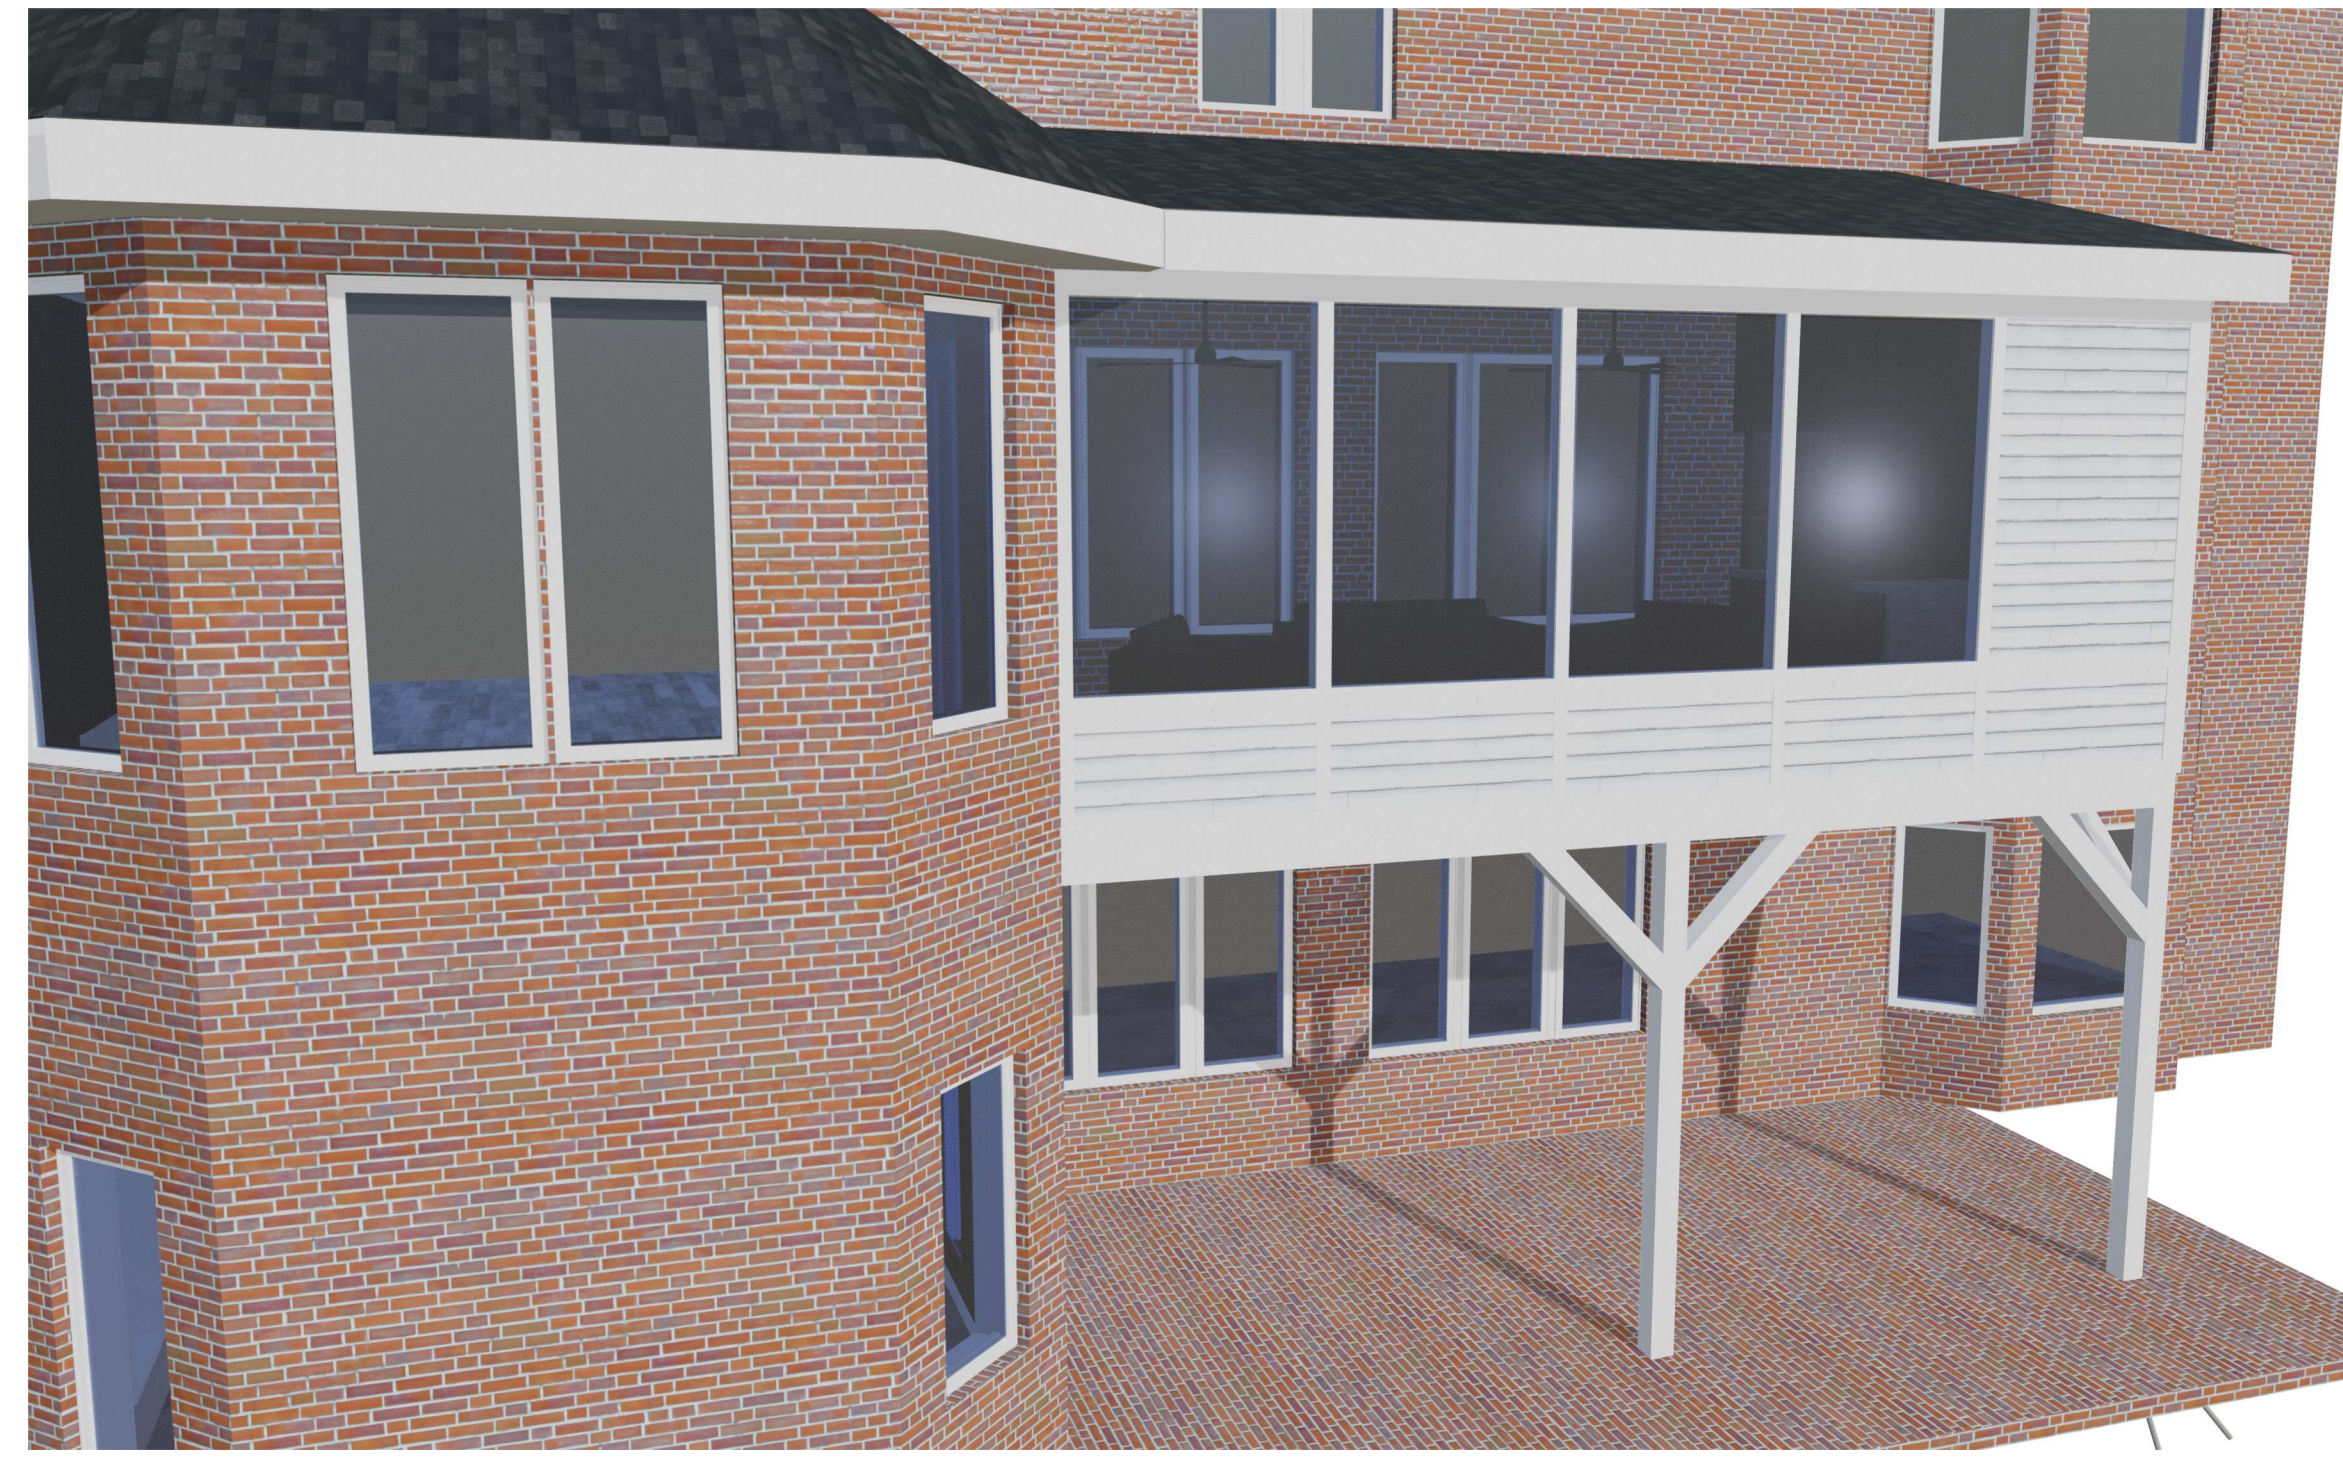

3B/A900 PERSPECTIVE 2
1/4"=1'-0"