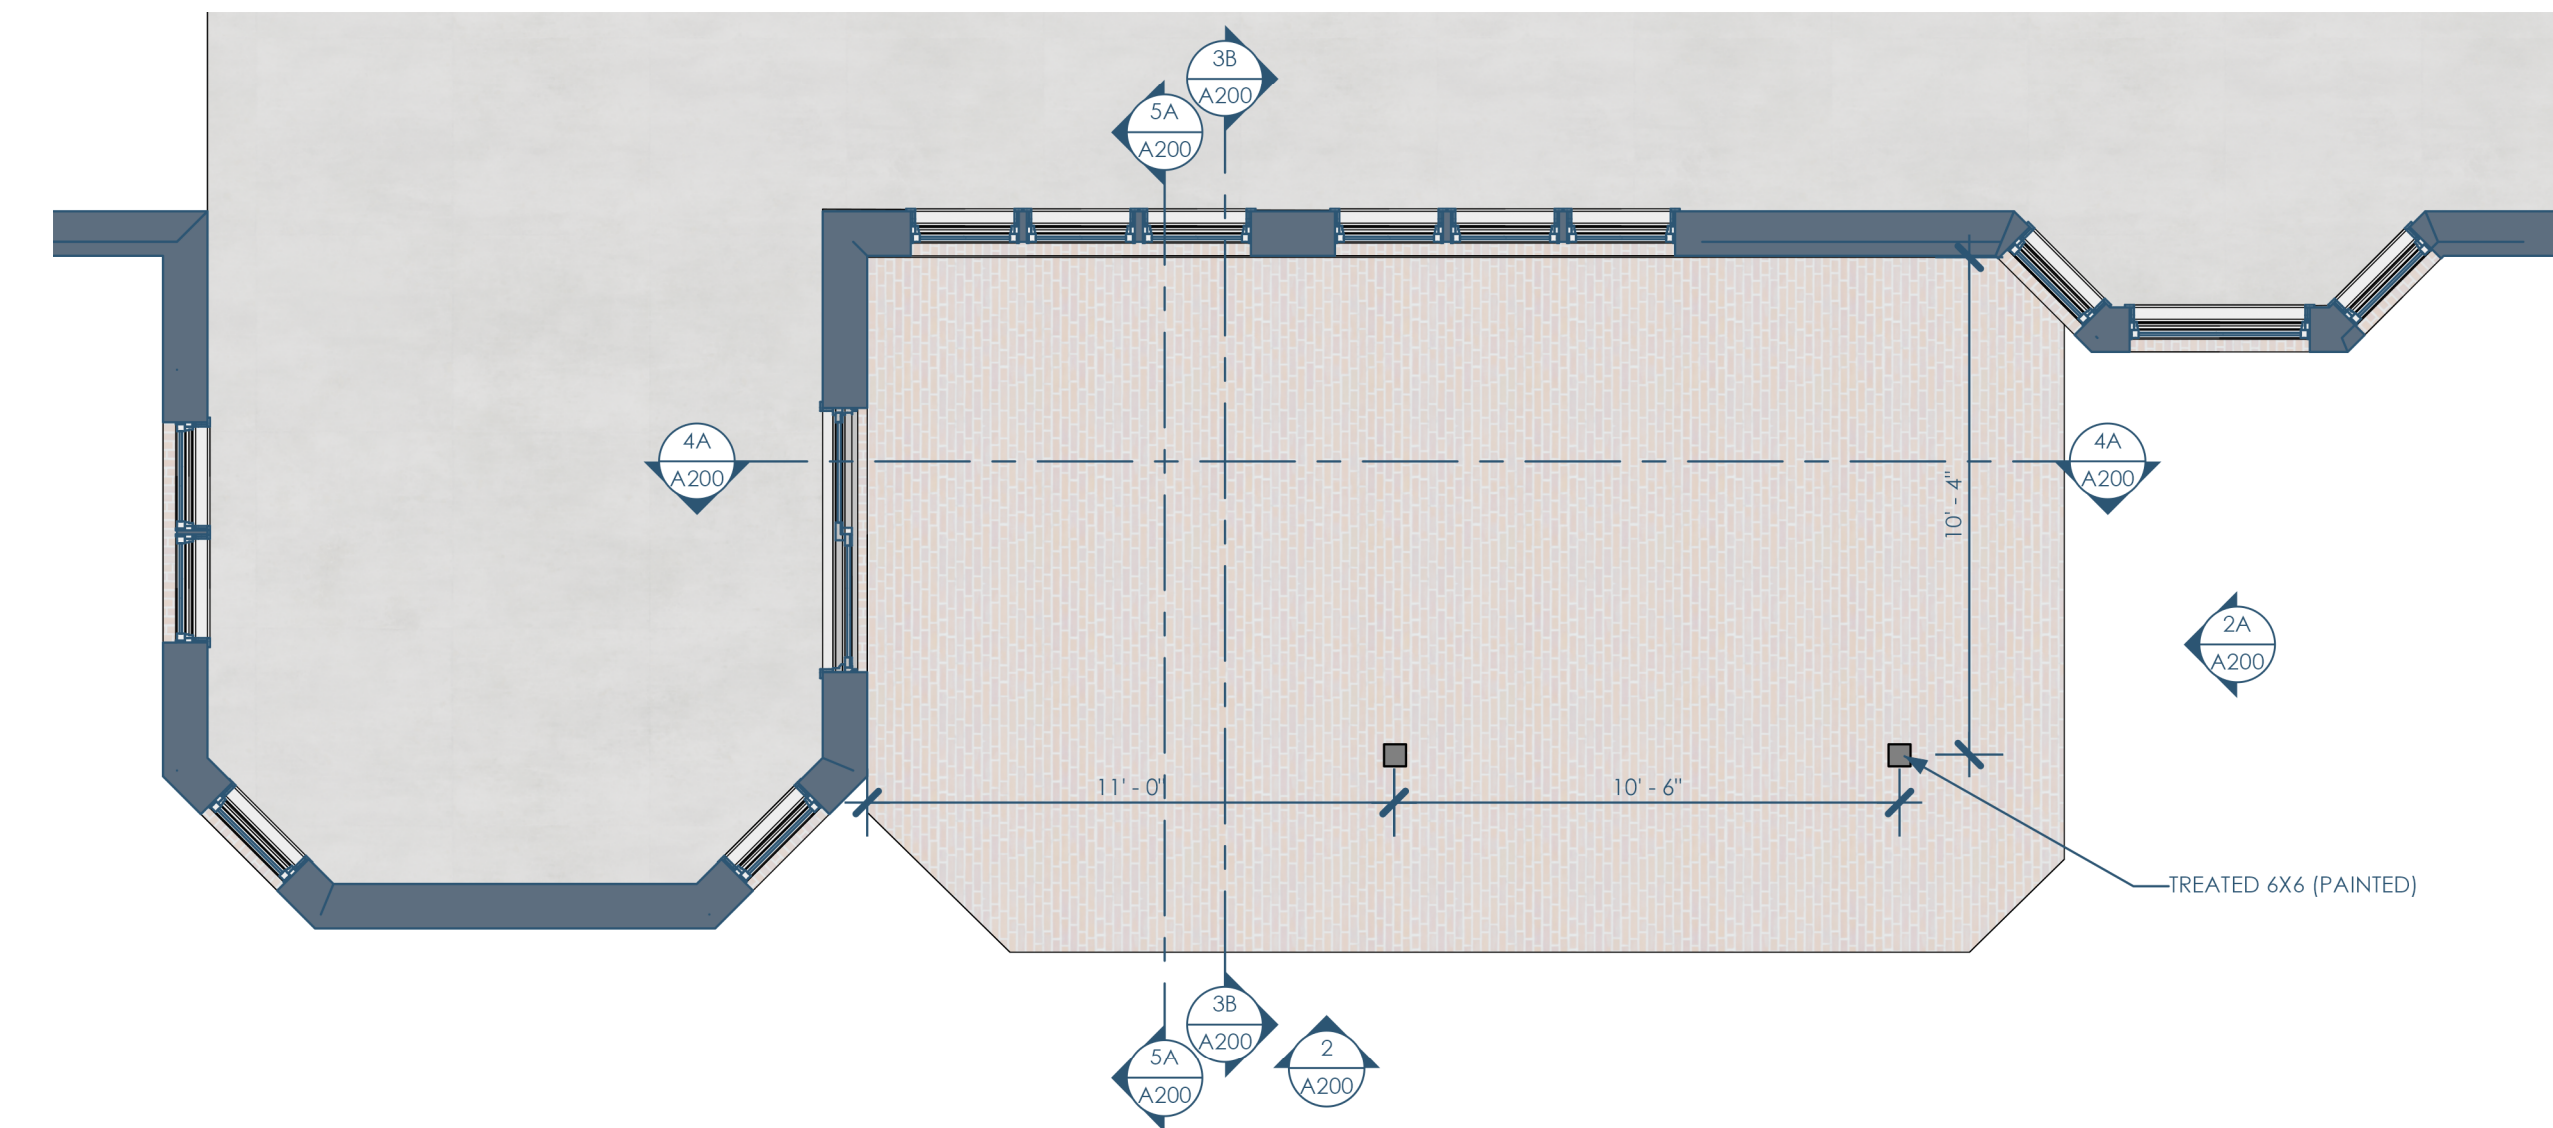

5C/A100 FLOOR PLAN - 1ST FLOOR
1/4"=1'-0"

3C/A100 FLOOR PLAN - BASEMENT
1/4"=1'-0"

5A/A100 FLOOR PLAN - ROOF
1/4"=1'-0"

3A/A100 DEMO PLAN
1/4"=1'-0"

Architect: Opening Design
17 S Fairchild | FL 7
Madison, WI 53703
ryan@openingdesign.com | 773.425.6456

5

4

3

2

1

C

C

5C/A150 RCP - 1ST FLOOR
1/4"=1'-0"

2/A200 ELEVATION - NORTH
1/4"=1'-0"

2A/A200 ELEVATION - EAST
1/4"=1'-0"

5A/A200 SECTION - EAST-WEST - LOOKING SOUTH
1/4"=1'-0"

4A/A200 SECTION - NORTH-SOUTH - LOOKING EAST
1/4"=1'-0"

3B/A200 SECTION - EAST-WEST - LOOKING NORTH
1/4"=1'-0"

5B/A900 PERSPECTIVE 1
1/4"=1'-0"

3B/A900 PERSPECTIVE 2
1/4"=1'-0"

5A/A900 PERSPECTIVE 3
1/4"=1'-0"

3A/A900 PERSPECTIVE 4
1/4"=1'-0"