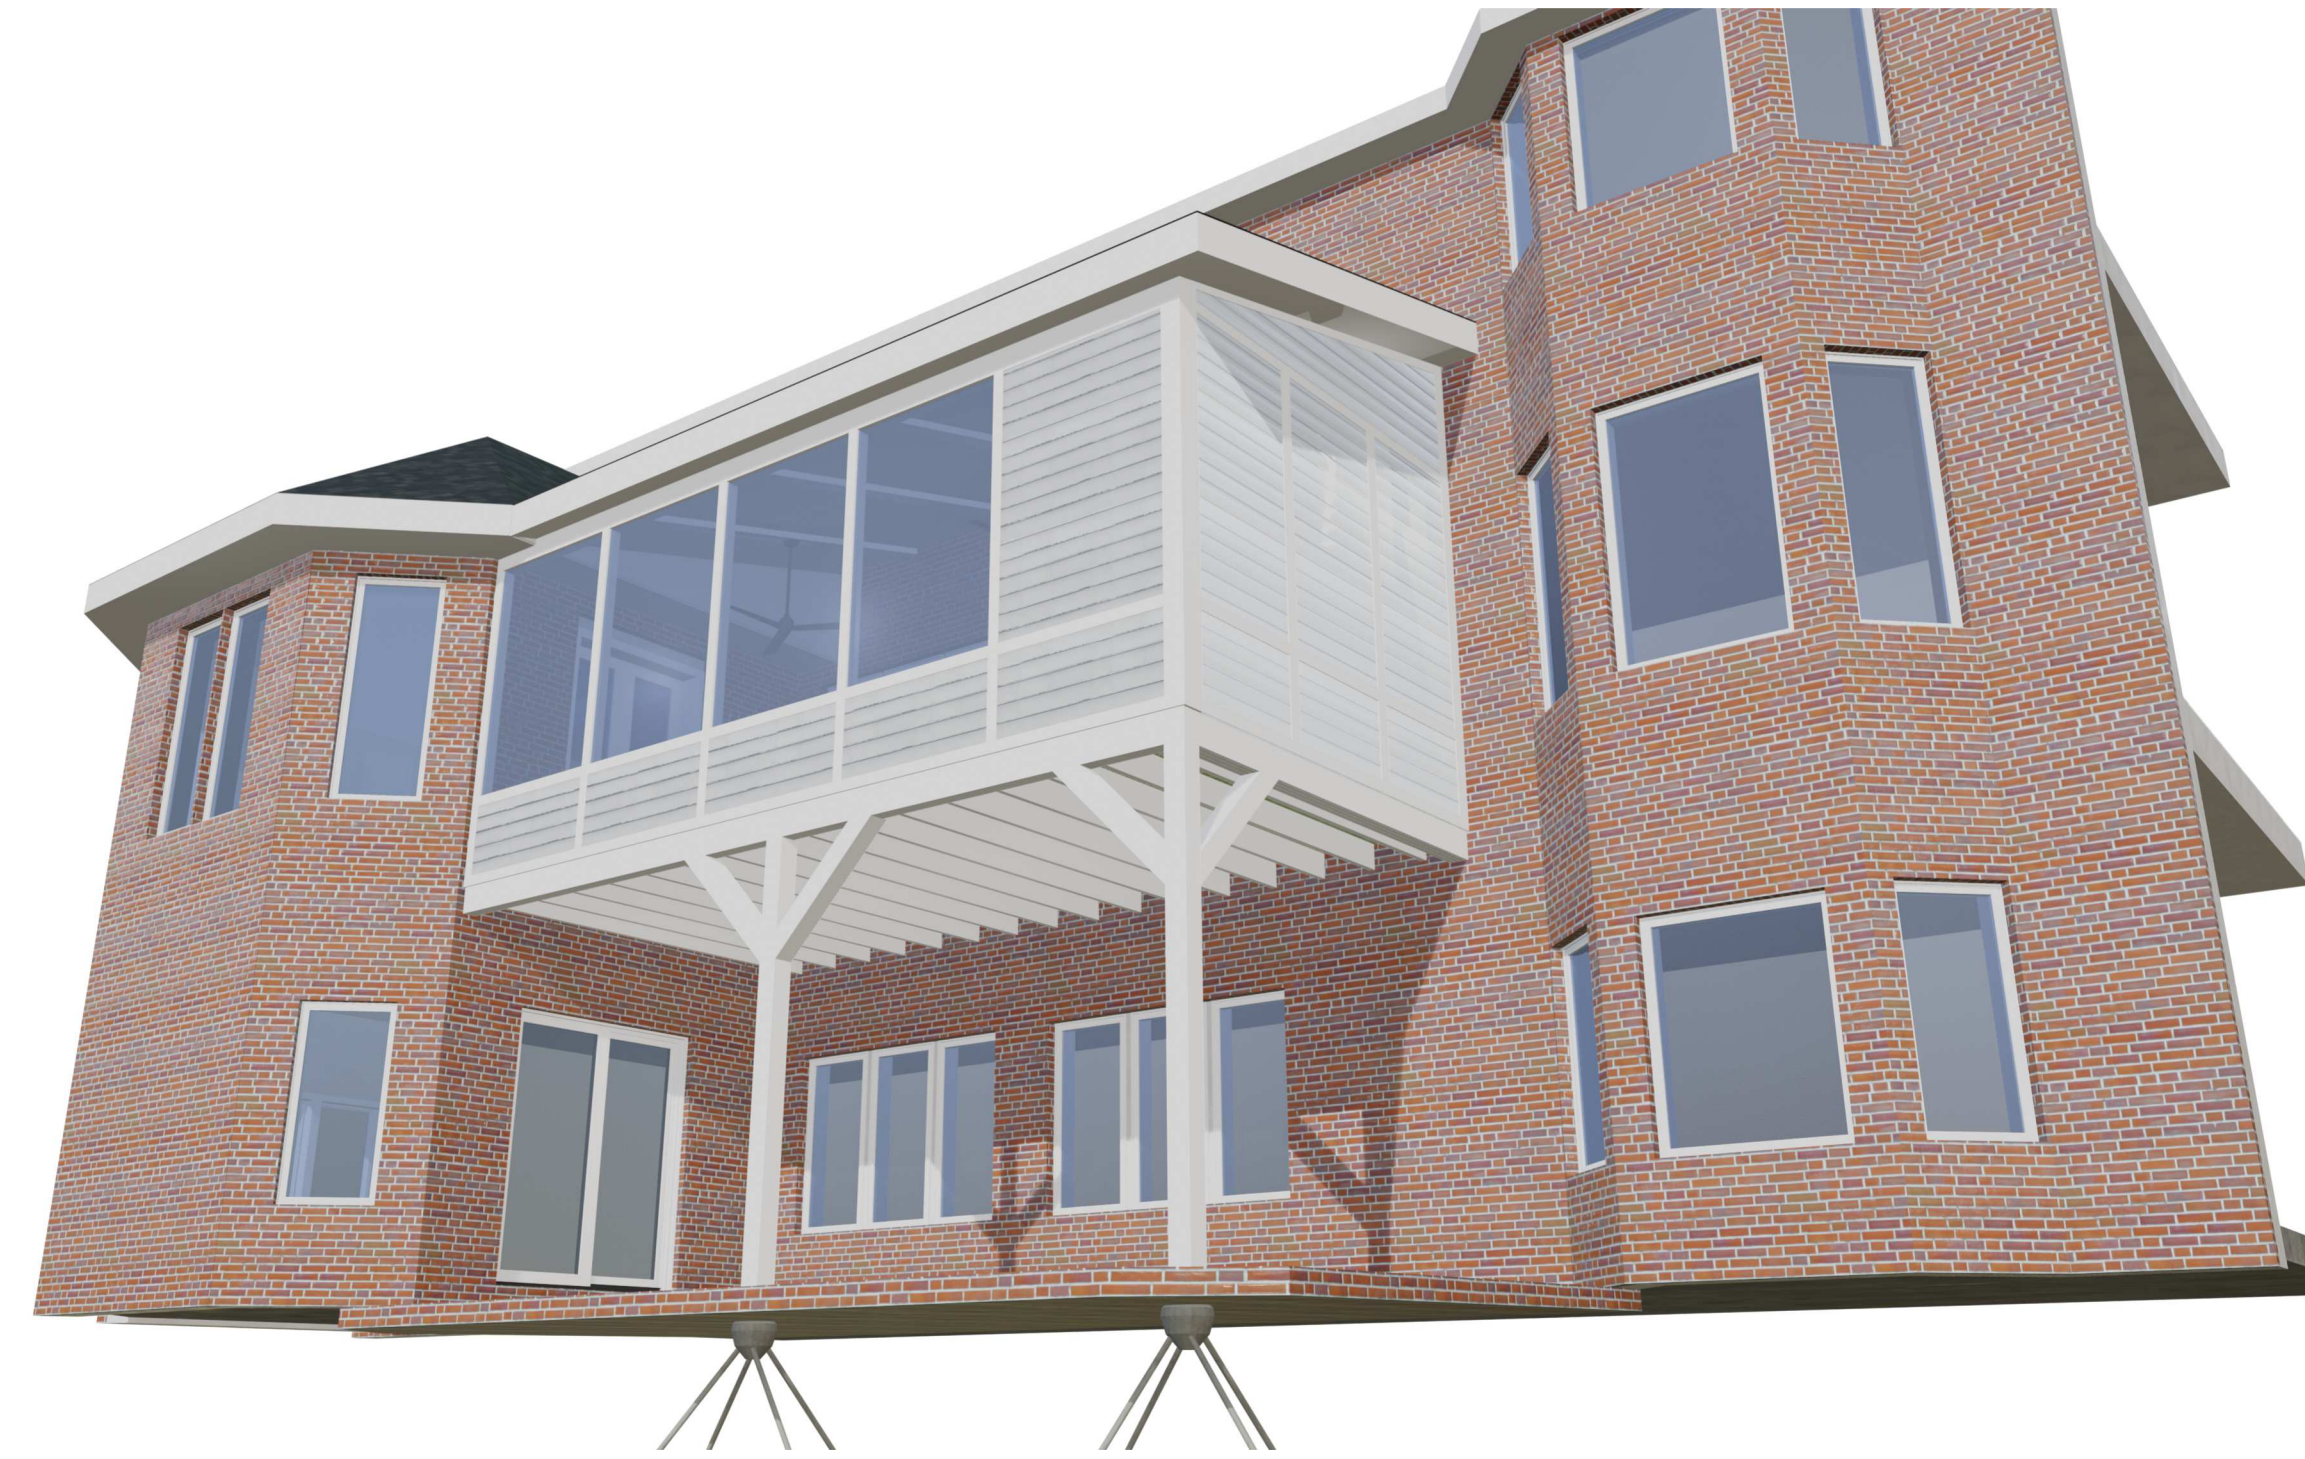

REFLECTED CEILING PLANS
HERNAN 3 SEASON PORCH
VERONA, WI

A150

5

4

3

2

1

This project, like most OpeningDesign's projects, is open source (Attribution-ShareAlike 4.0 International=CC BY-SA 4.0) - freely available to any party for future use, assuming the terms such as Attribution and ShareAlike are honored.

2/A200 ELEVATION - NORTH
1/4"=1'-0"

2A/A200 ELEVATION - EAST
1/4"=1'-0"

5A/A200 SECTION - EAST-WEST - LOOKING SOUTH
1/4"=1'-0"

4A/A200 SECTION - NORTH-SOUTH - LOOKING EAST
1/4"=1'-0"

3B/A200 SECTION - EAST-WEST - LOOKING NORTH
1/4"=1'-0"

Architect: Opening Design
17 S Fairchild | FL7
Madison, WI 53703
ryan@openingdesign.com | 773.425.6456

GC: Lake Country Construction Group
161 Horizon Dr
Verona, WI 53593
608.845.1398

ELEVATIONS AND SECTIONS
HERNAN 3 SEASON PORCH
VERONA, WI

A200

This project, like most Opening Design's projects, is open source (Attribution-ShareAlike 4.0 International=CC-BY-SA 4.0) - freely available to any party for future use, assuming the terms such as Attribution and ShareAlike are honored.