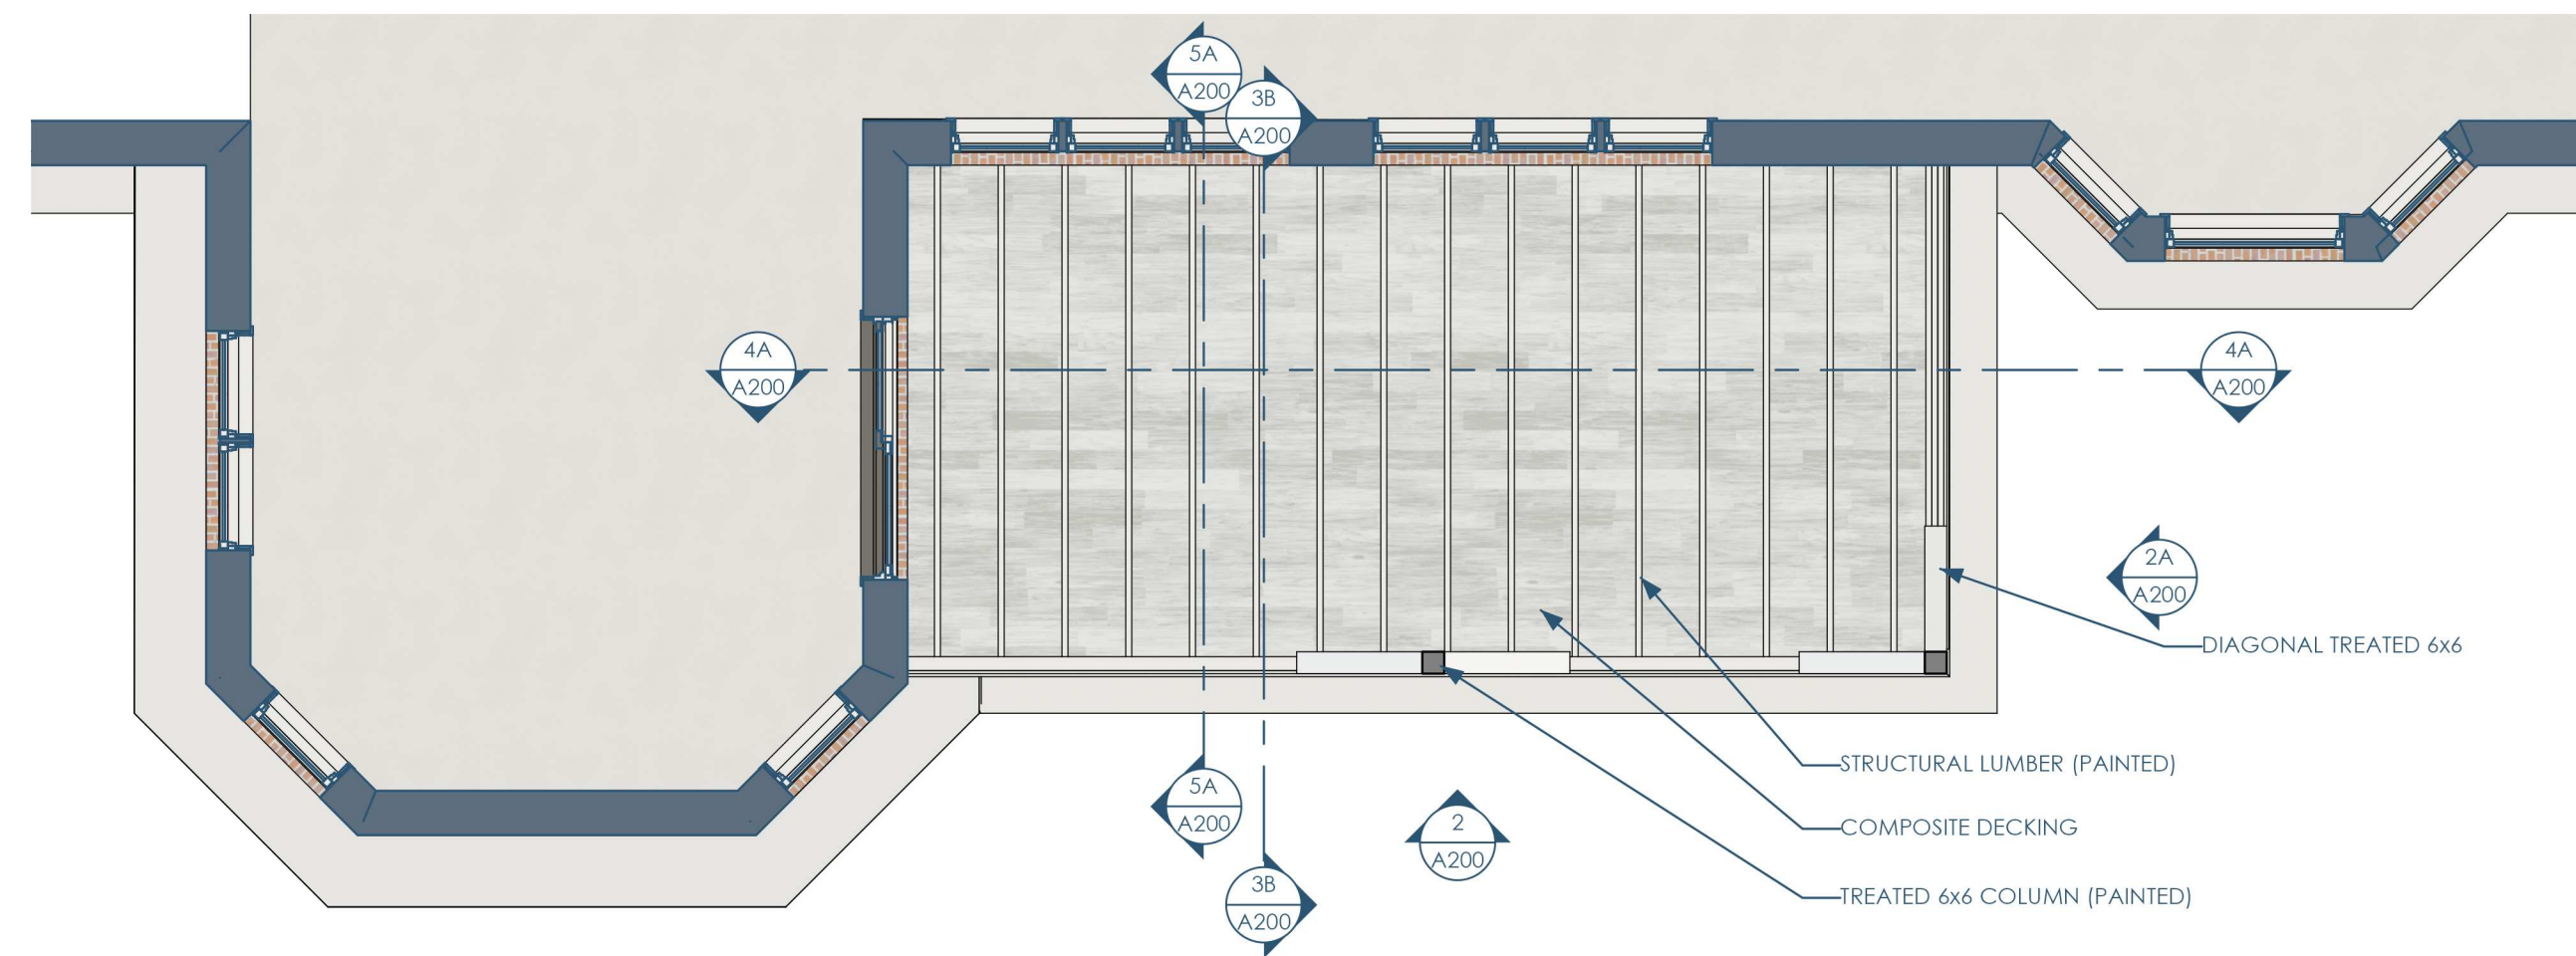

5B/A150 RCP - BASEMENT
1/4"=1'-0"

A

A

Architect: OpeningDesign
17 S Fairchild | FL7
Madison, WI 53703
ryan@openingdesign.com | 773.425.6456

GC: Lake Country Construction Group
161 Horizon Dr
Verona, WI 53593
608.845.1398

REFLECTED CEILING PLANS
HERNAN 3 SEASON PORCH
VERONA, WI

A150

5

4

3

2

1

This project, like most OpeningDesign's projects, is open source (Attribution-ShareAlike 4.0 International=CC BY-SA 4.0) - freely available to any party for future use, assuming the terms such as Attribution and ShareAlike are honored.