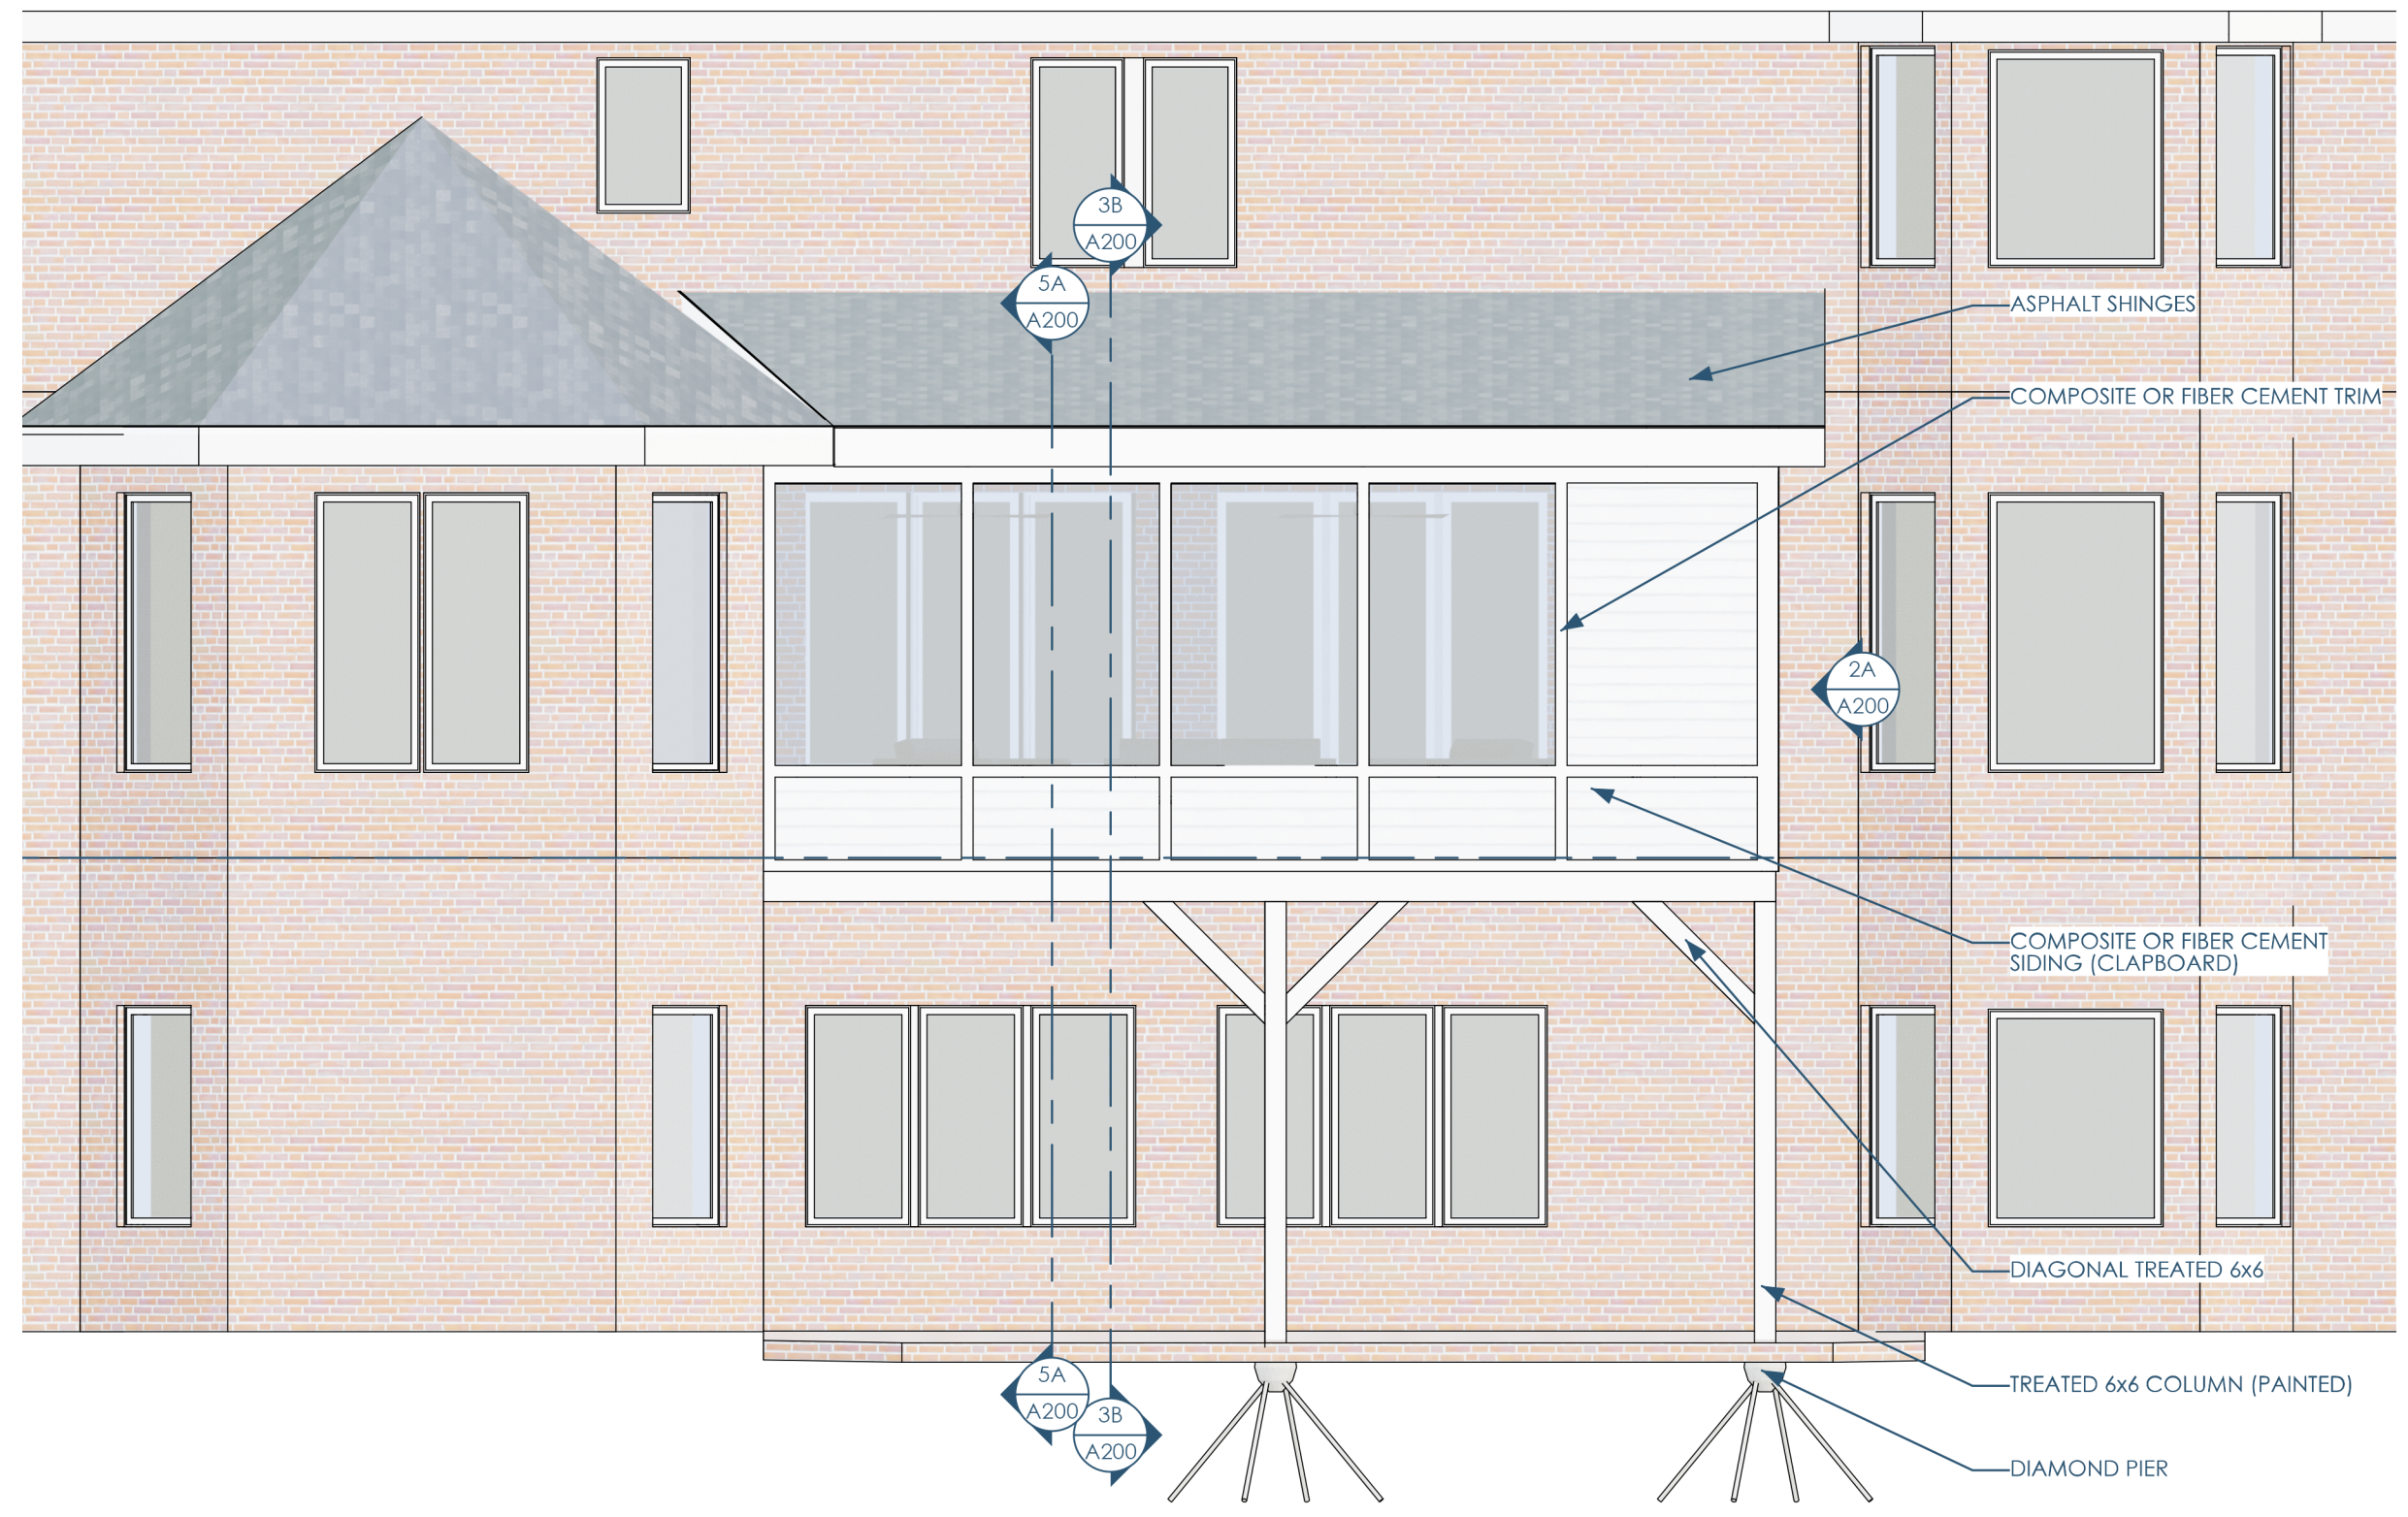

REFLECTED CEILING PLANS
HERNAN 3 SEASON PORCH
VERONA, WI

A150

5

4

3

2

1

This project, like most OpeningDesign's projects, is open source (Attribution-ShareAlike 4.0 International=CC BY-SA 4.0) - freely available to any party for future use, assuming the terms such as Attribution and ShareAlike are honored.

2/A200 ELEVATION - NORTH
1/4"=1'-0"

2A/A200 ELEVATION - EAST
1/4"=1'-0"

5A/A200 SECTION - EAST-WEST - LOOKING SOUTH
1/4"=1'-0"

4A/A200 SECTION - NORTH-SOUTH - LOOKING EAST
1/4"=1'-0"

3B/A200 SECTION - EAST-WEST - LOOKING NORTH
1/4"=1'-0"

5B/A900 PERSPECTIVE 1
1/4"=1'-0"

3B/A900 PERSPECTIVE 2
1/4"=1'-0"

5A/A900 PERSPECTIVE 3
1/4"=1'-0"

3A/A900 PERSPECTIVE 4
1/4"=1'-0"