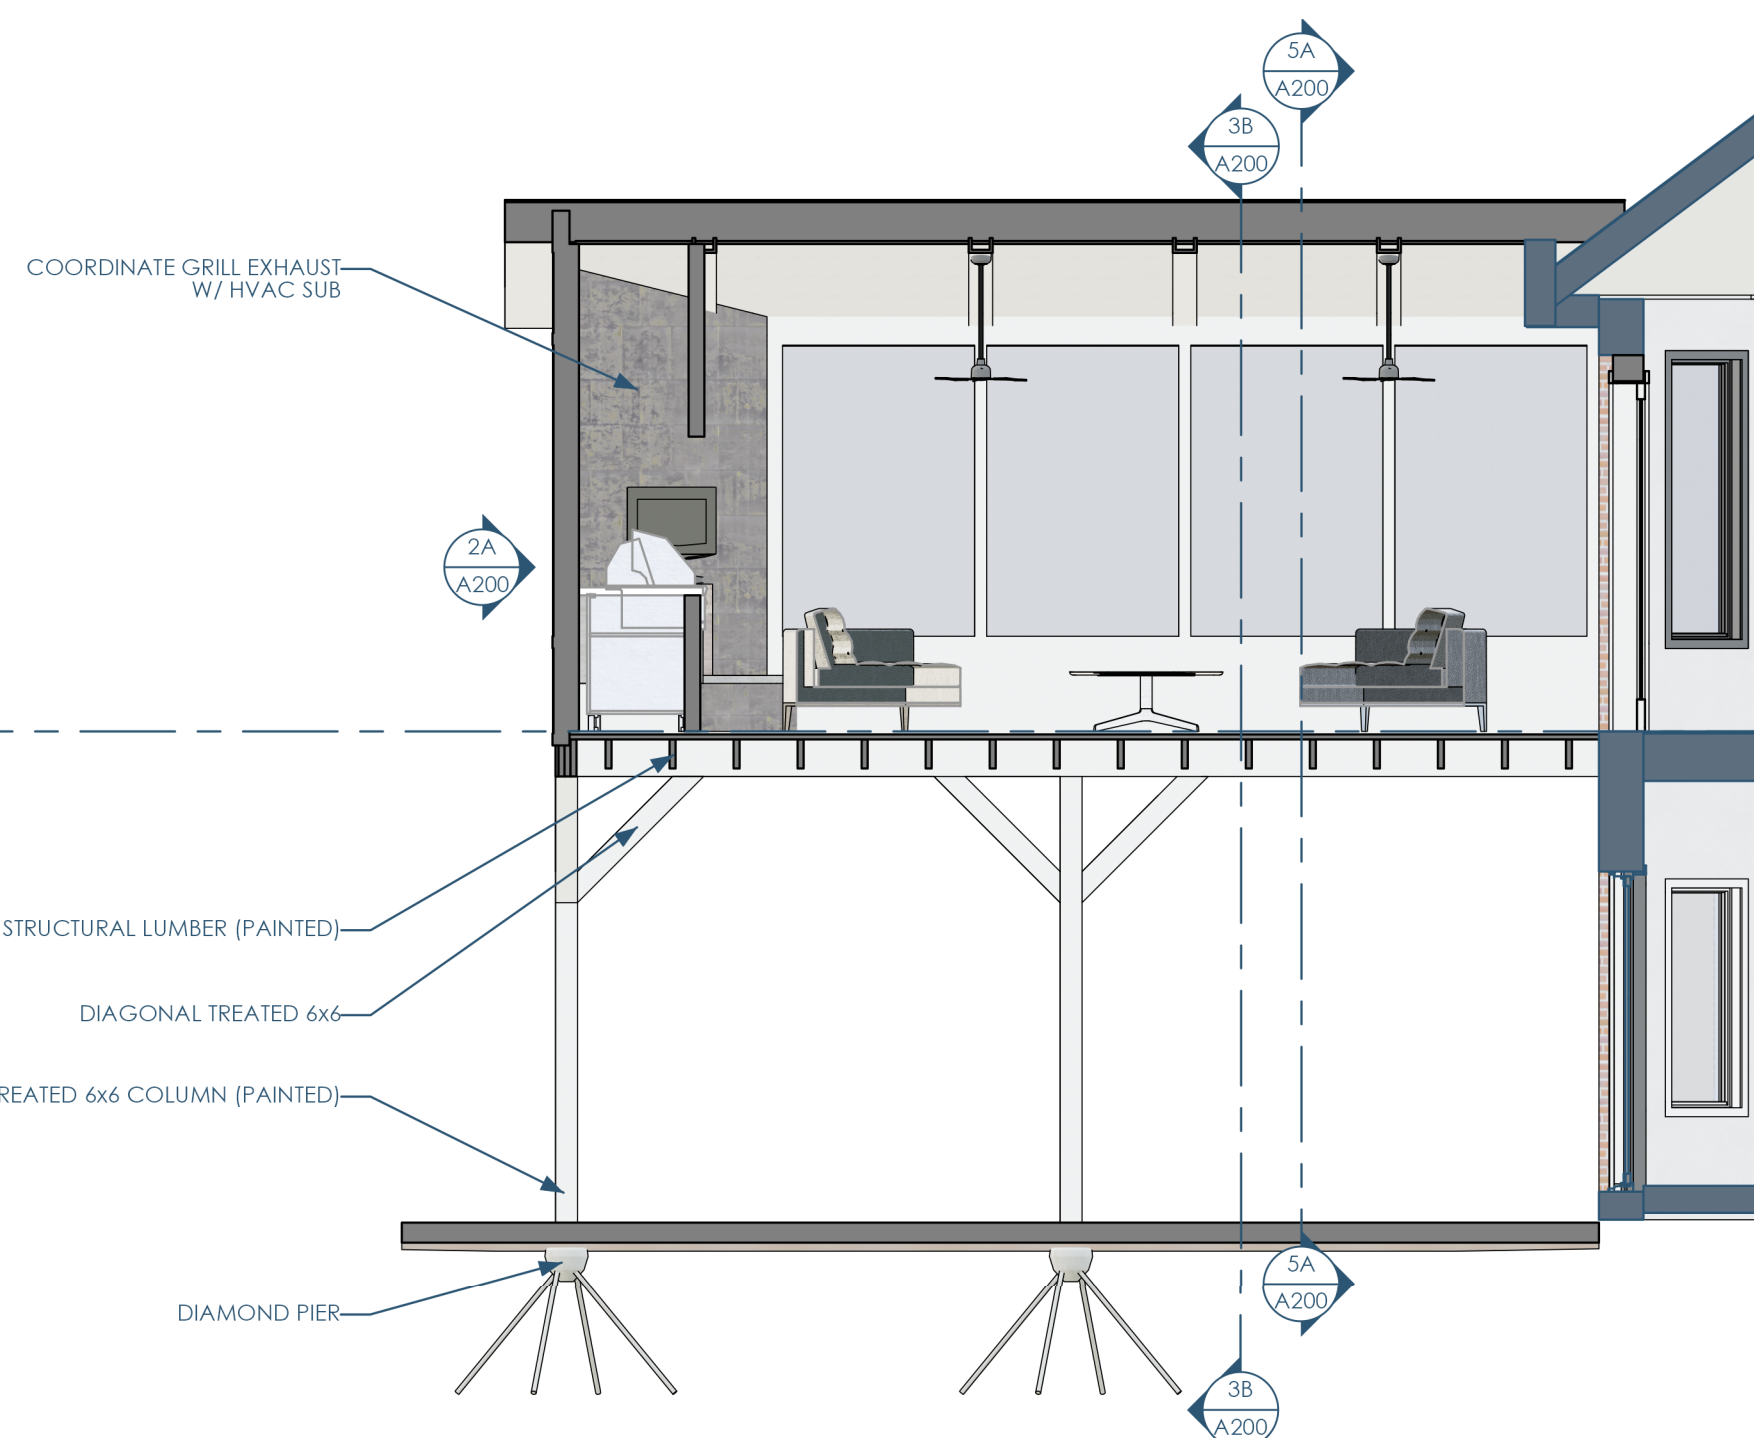

5

4

3

2

1

C

C

5C/A150 RCP - 1ST FLOOR
1/4"=1'-0"

REFLECTED CEILING PLANS
HERNAN 3 SEASON PORCH
VERONA, WI

A150

5

4

3

2

1

This project, like most OpeningDesign's projects, is open source (Attribution-ShareAlike 4.0 International=CC BY-SA 4.0) - freely available to any party for future use, assuming the terms such as Attribution and ShareAlike are honored.

2/A200 ELEVATION - NORTH
1/4"=1'-0"

2A/A200 ELEVATION - EAST
1/4"=1'-0"

5A/A200 SECTION - EAST-WEST - LOOKING SOUTH
1/4"=1'-0"

4A/A200 SECTION - NORTH-SOUTH - LOOKING EAST
1/4"=1'-0"

3B/A200 SECTION - EAST-WEST - LOOKING NORTH
1/4"=1'-0"

5B/A900 PERSPECTIVE 1
1/4"=1'-0"

3B/A900 PERSPECTIVE 2
1/4"=1'-0"

5A/A900 PERSPECTIVE 3
1/4"=1'-0"

3A/A900 PERSPECTIVE 4
1/4"=1'-0"