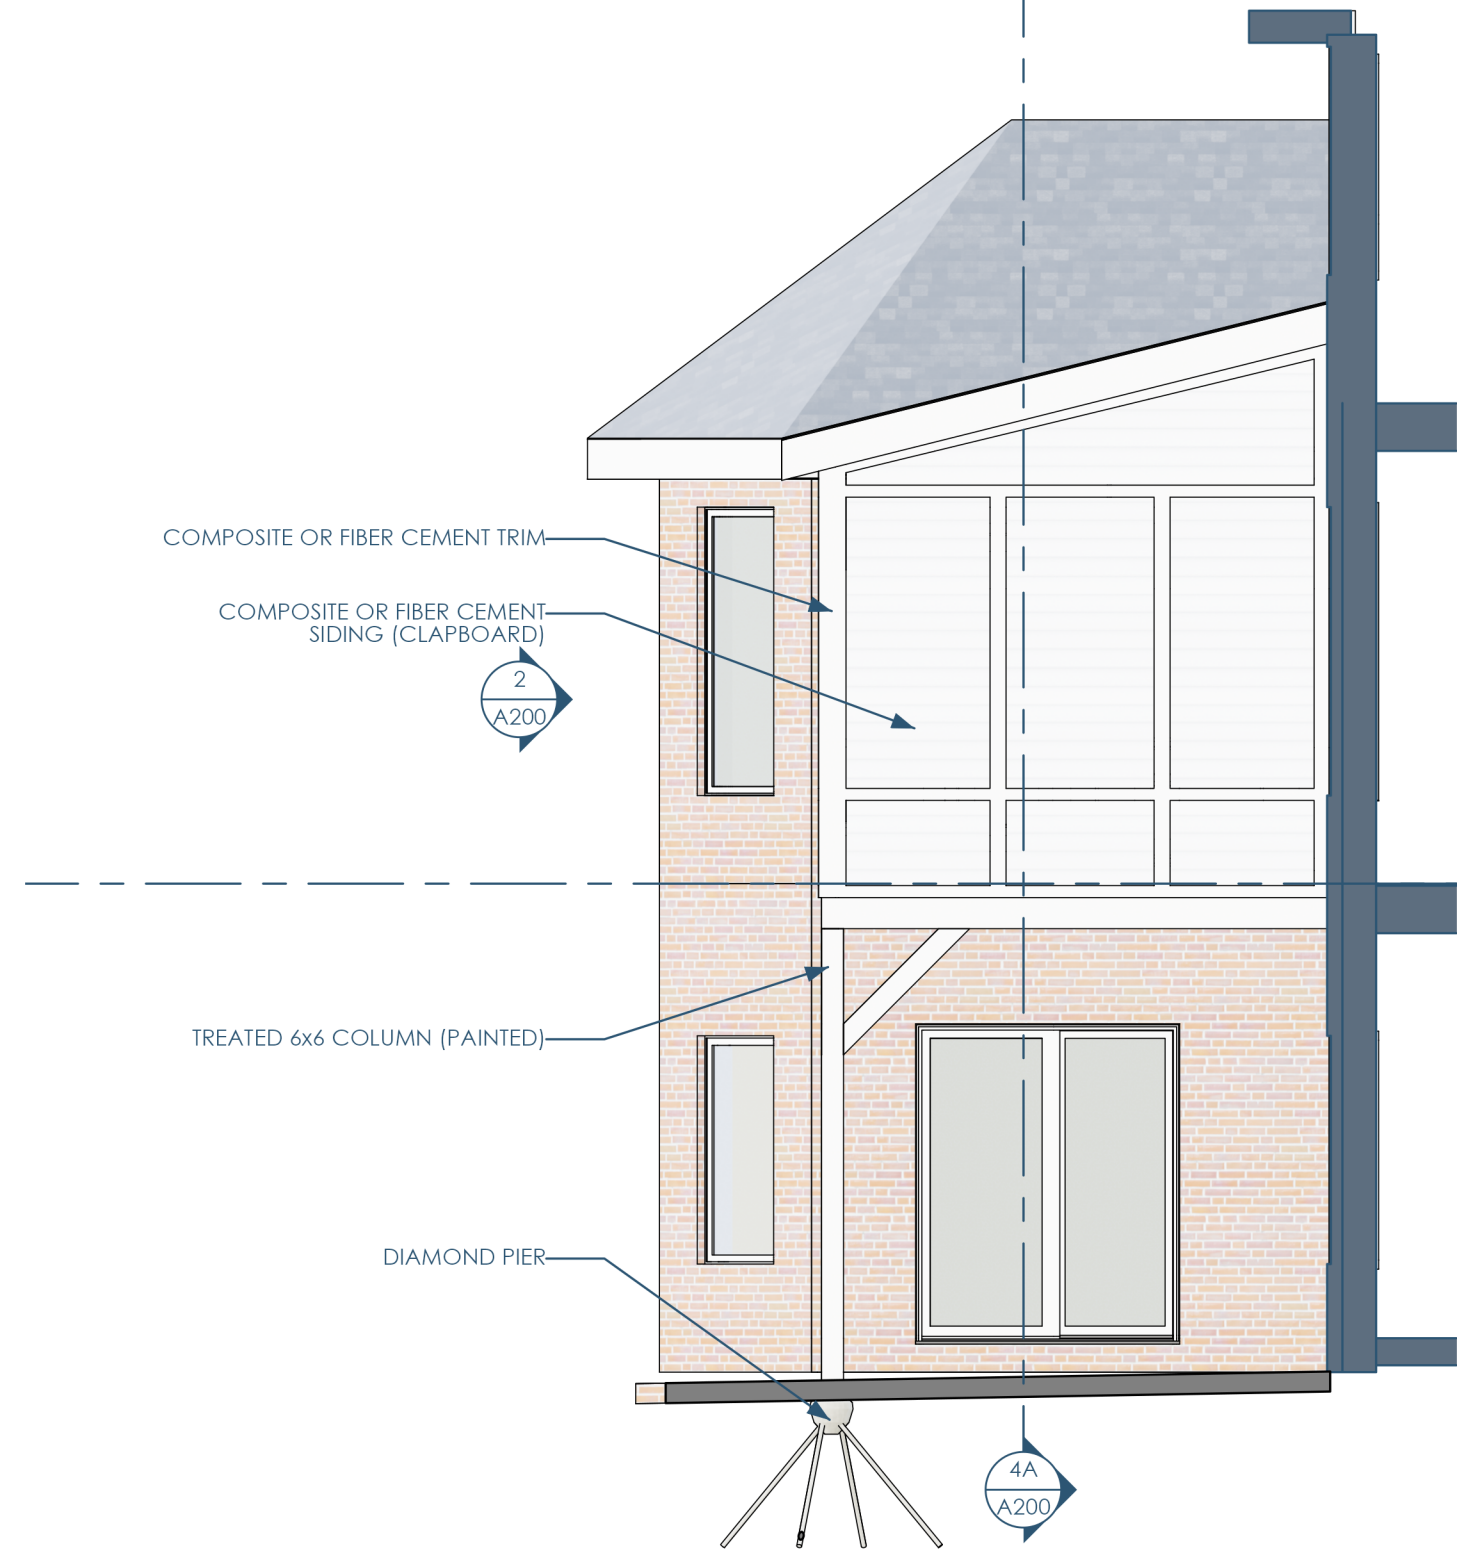

REFLECTED CEILING PLANS
HERNAN 3 SEASON PORCH
VERONA, WI

A150

5

4

3

2

1

This project, like most OpeningDesign's projects, is open source (Attribution-ShareAlike 4.0 International=CC BY-SA 4.0) - freely available to any party for future use, assuming the terms such as Attribution and ShareAlike are honored.

2/A200 ELEVATION - NORTH
1/4"=1'-0"

2A/A200 ELEVATION - EAST
1/4"=1'-0"

5A/A200 SECTION - EAST-WEST - LOOKING SOUTH
1/4"=1'-0"

4A/A200 SECTION - NORTH-SOUTH - LOOKING EAST
1/4"=1'-0"

3B/A200 SECTION - EAST-WEST - LOOKING NORTH
1/4"=1'-0"

5B/A900 PERSPECTIVE 1
1/4"=1'-0"

3B/A900 PERSPECTIVE 2
1/4"=1'-0"

5A/A900 PERSPECTIVE 3
1/4"=1'-0"

3A/A900 PERSPECTIVE 4
1/4"=1'-0"