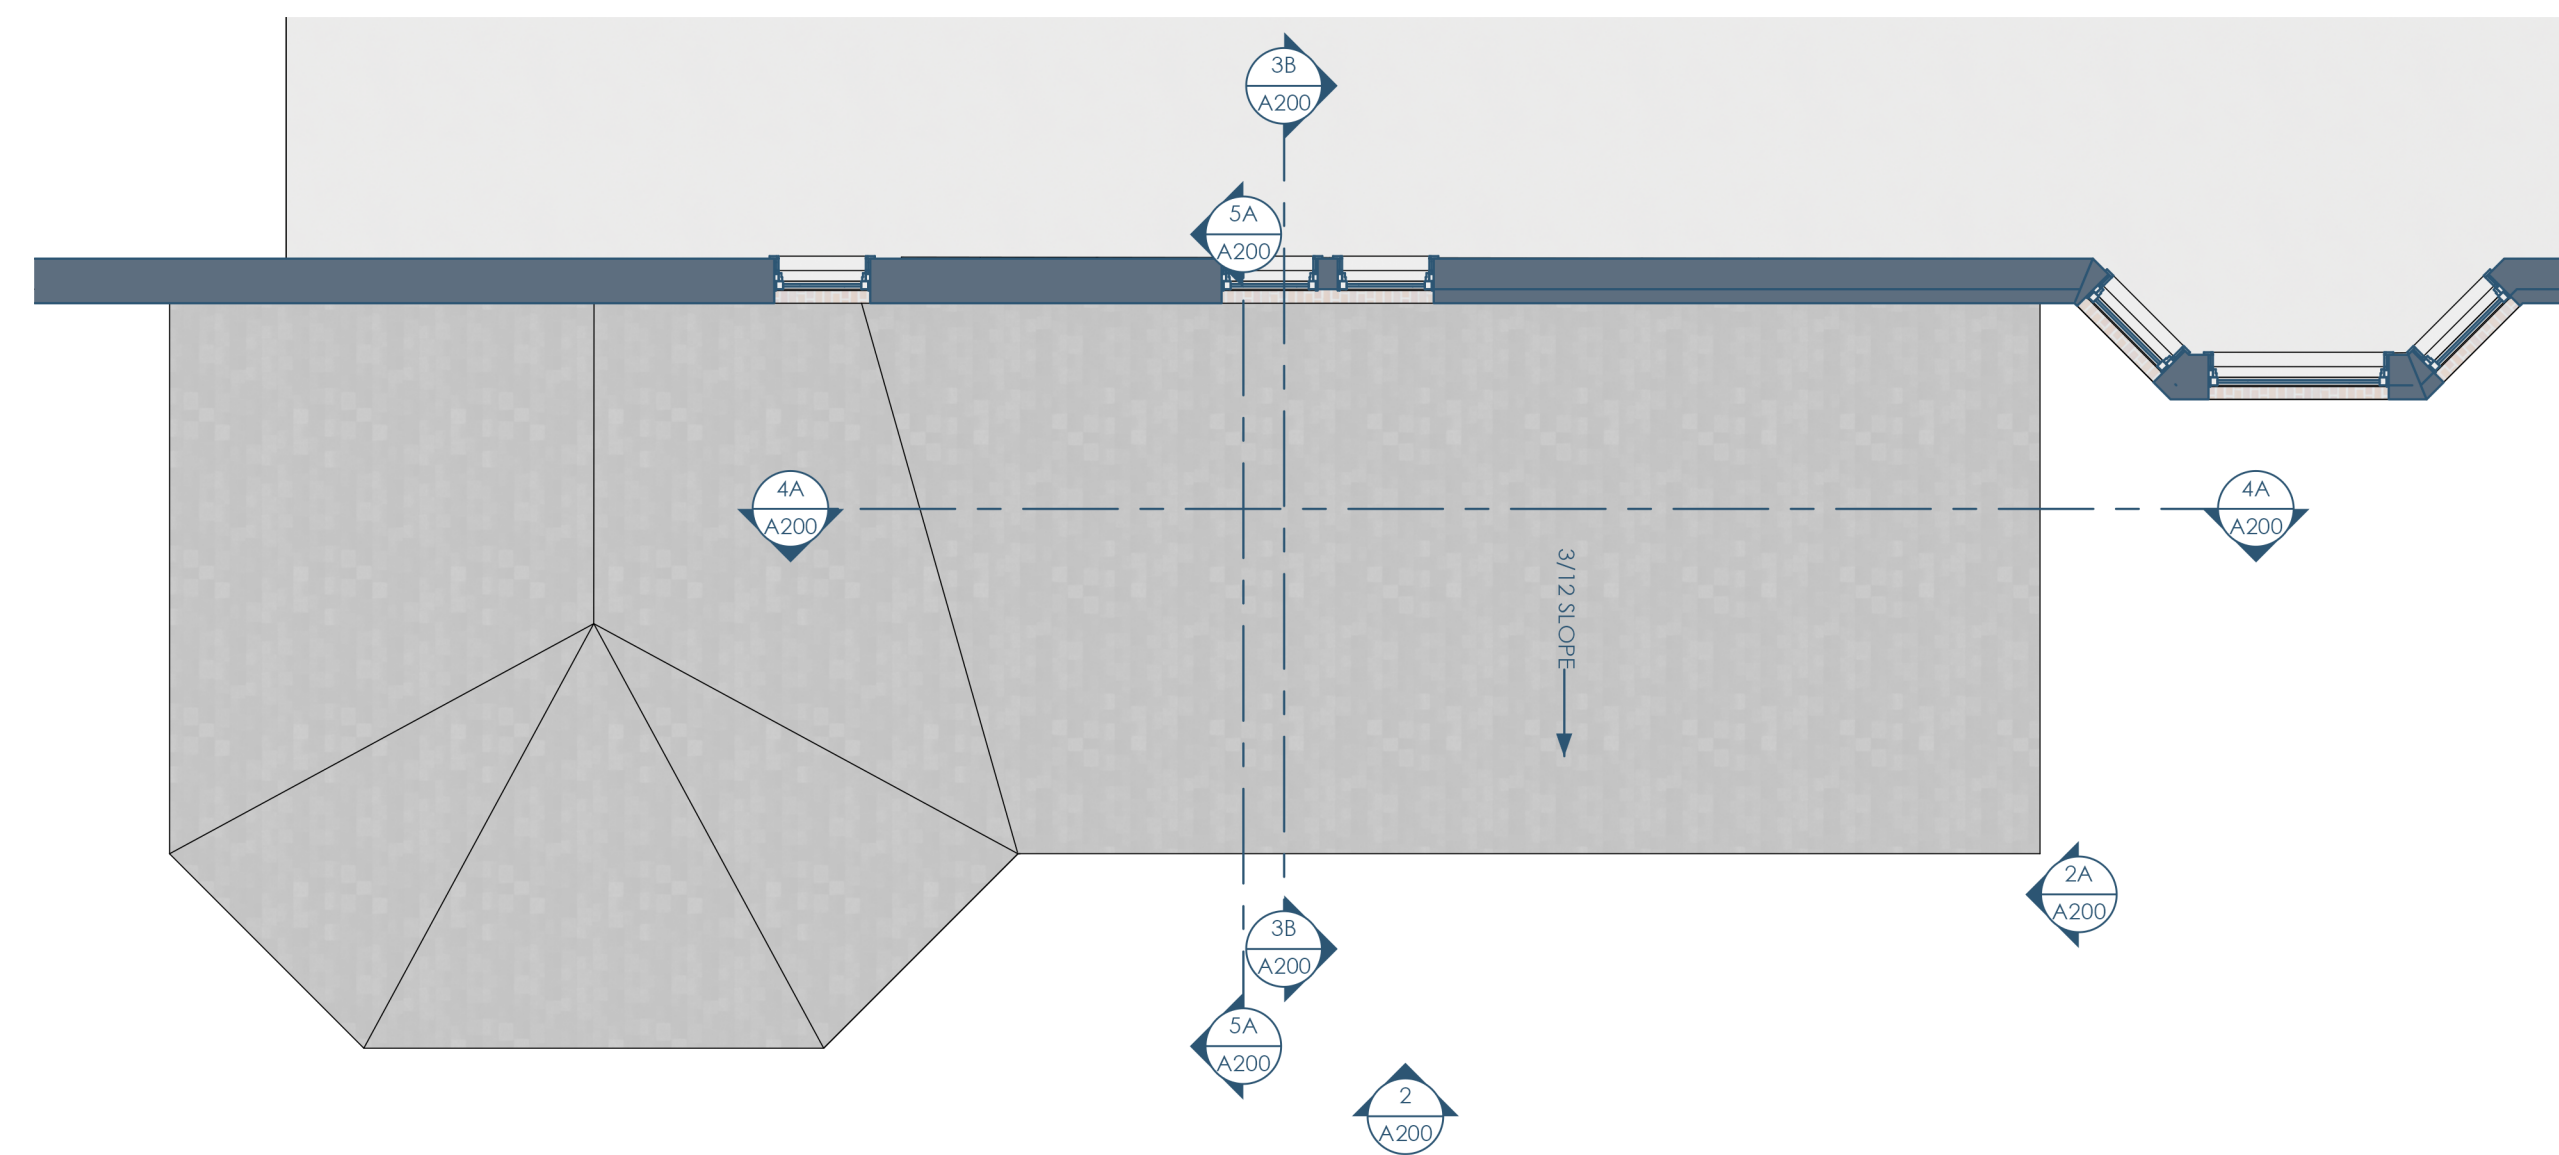

5C/A100 FLOOR PLAN - 1ST FLOOR
1/4"=1'-0"

3C/A100 FLOOR PLAN - BASEMENT
1/4"=1'-0"

5A/A100 FLOOR PLAN - ROOF
1/4"=1'-0"

3A/A100 DEMO PLAN
1/4"=1'-0"

Architect: Opening Design
17 S Fairchild | FL 7
Madison, WI 53703
ryan@openingdesign.com | 773.425.6456

5

4

3

2

1

C

C

5C/A150 RCP - 1ST FLOOR
1/4"=1'-0"

2/A200 ELEVATION - NORTH
1/4"=1'-0"

2A/A200 ELEVATION - EAST
1/4"=1'-0"

5A/A200 SECTION - EAST-WEST - LOOKING SOUTH
1/4"=1'-0"

4A/A200 SECTION - NORTH-SOUTH - LOOKING EAST
1/4"=1'-0"

3B/A200 SECTION - EAST-WEST - LOOKING NORTH
1/4"=1'-0"

5B/A900 PERSPECTIVE 1
1/4"=1'-0"

3B/A900 PERSPECTIVE 2
1/4"=1'-0"

5A/A900 PERSPECTIVE 3
1/4"=1'-0"

3A/A900 PERSPECTIVE 4
1/4"=1'-0"