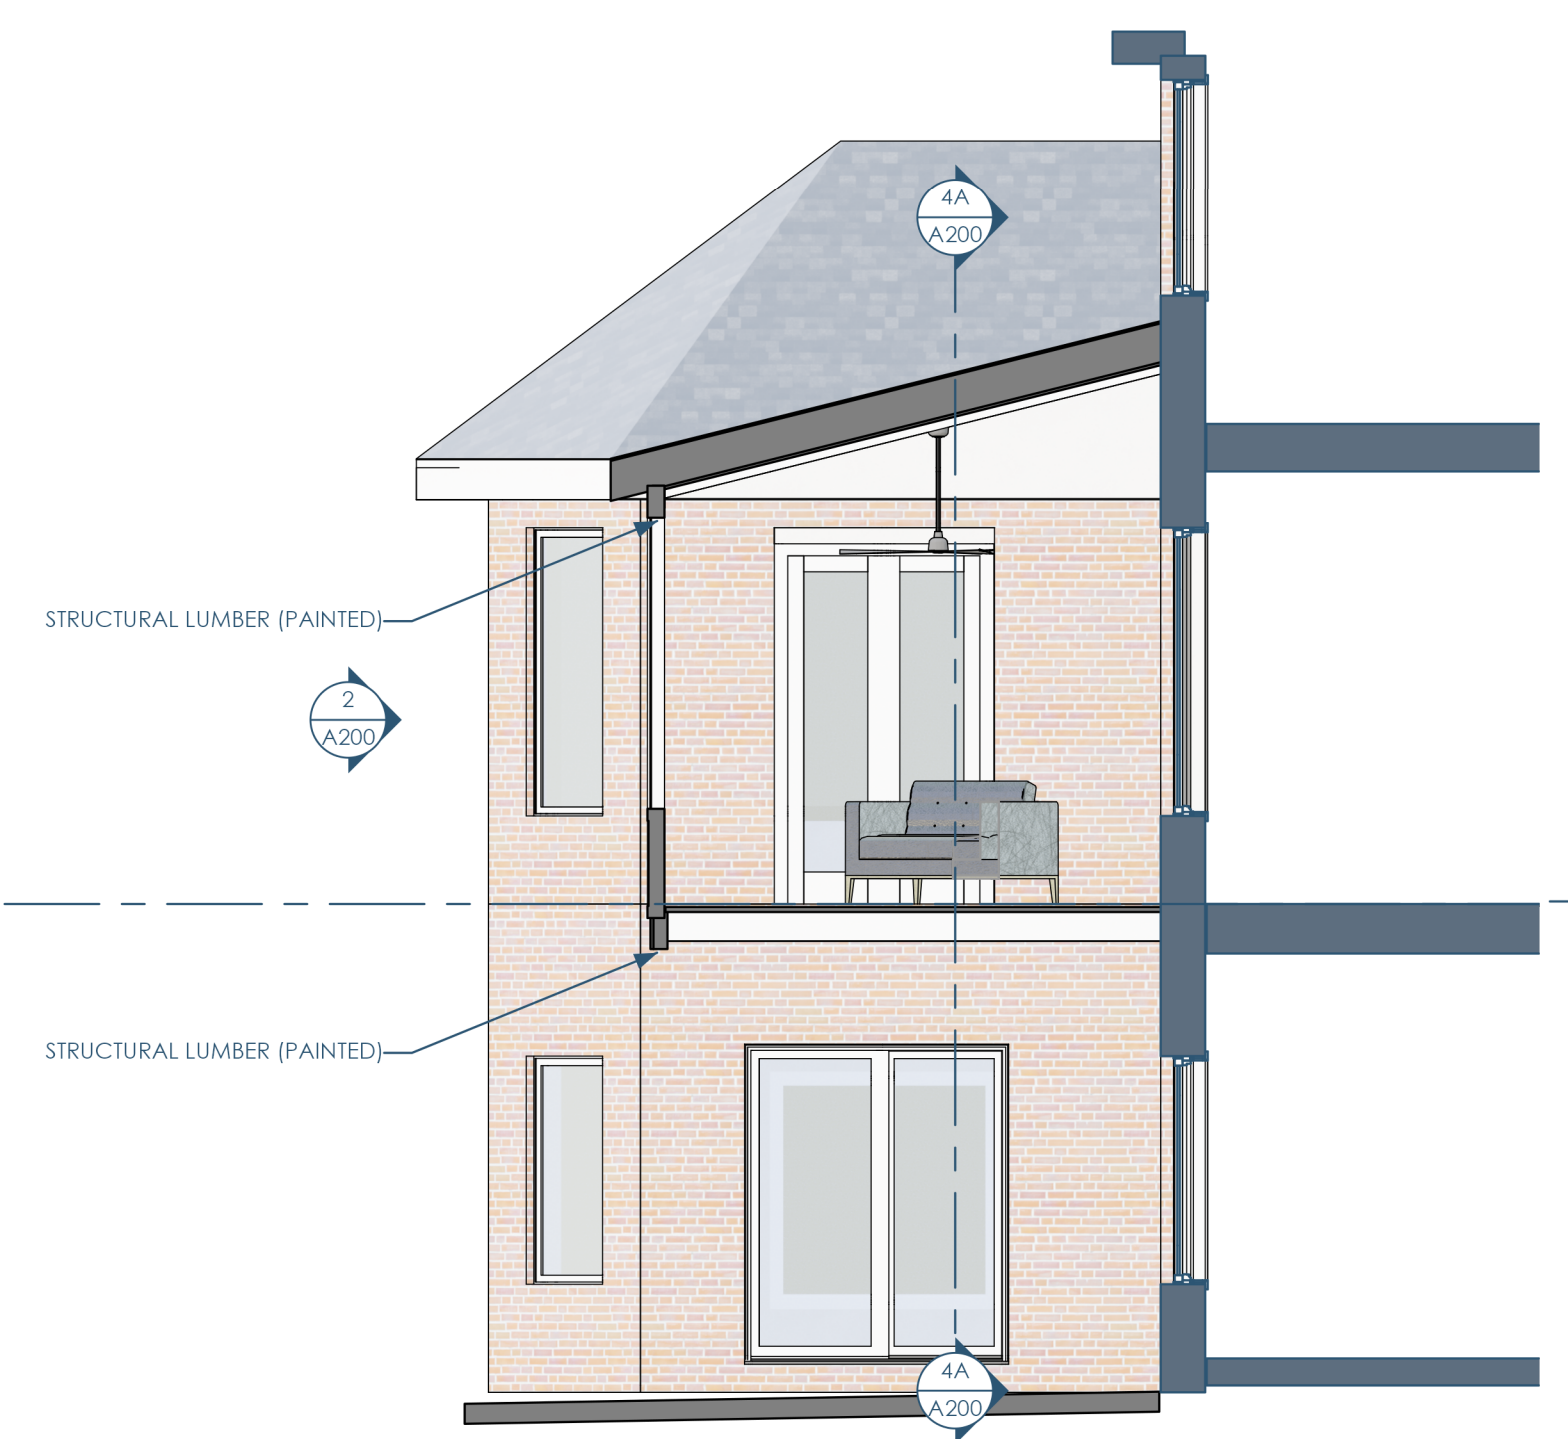

REFLECTED CEILING PLANS
HERNAN 3 SEASON PORCH
VERONA, WI

A150

5

4

3

2

1

This project, like most OpeningDesign's projects, is open source (Attribution-ShareAlike 4.0 International=CC BY-SA 4.0) - freely available to any party for future use, assuming the terms such as Attribution and ShareAlike are honored.

2/A200 ELEVATION - NORTH
1/4"=1'-0"

2A/A200 ELEVATION - EAST
1/4"=1'-0"

5A/A200 SECTION - EAST-WEST - LOOKING SOUTH
1/4"=1'-0"

4A/A200 SECTION - NORTH-SOUTH - LOOKING EAST
1/4"=1'-0"

3B/A200 SECTION - EAST-WEST - LOOKING NORTH
1/4"=1'-0"