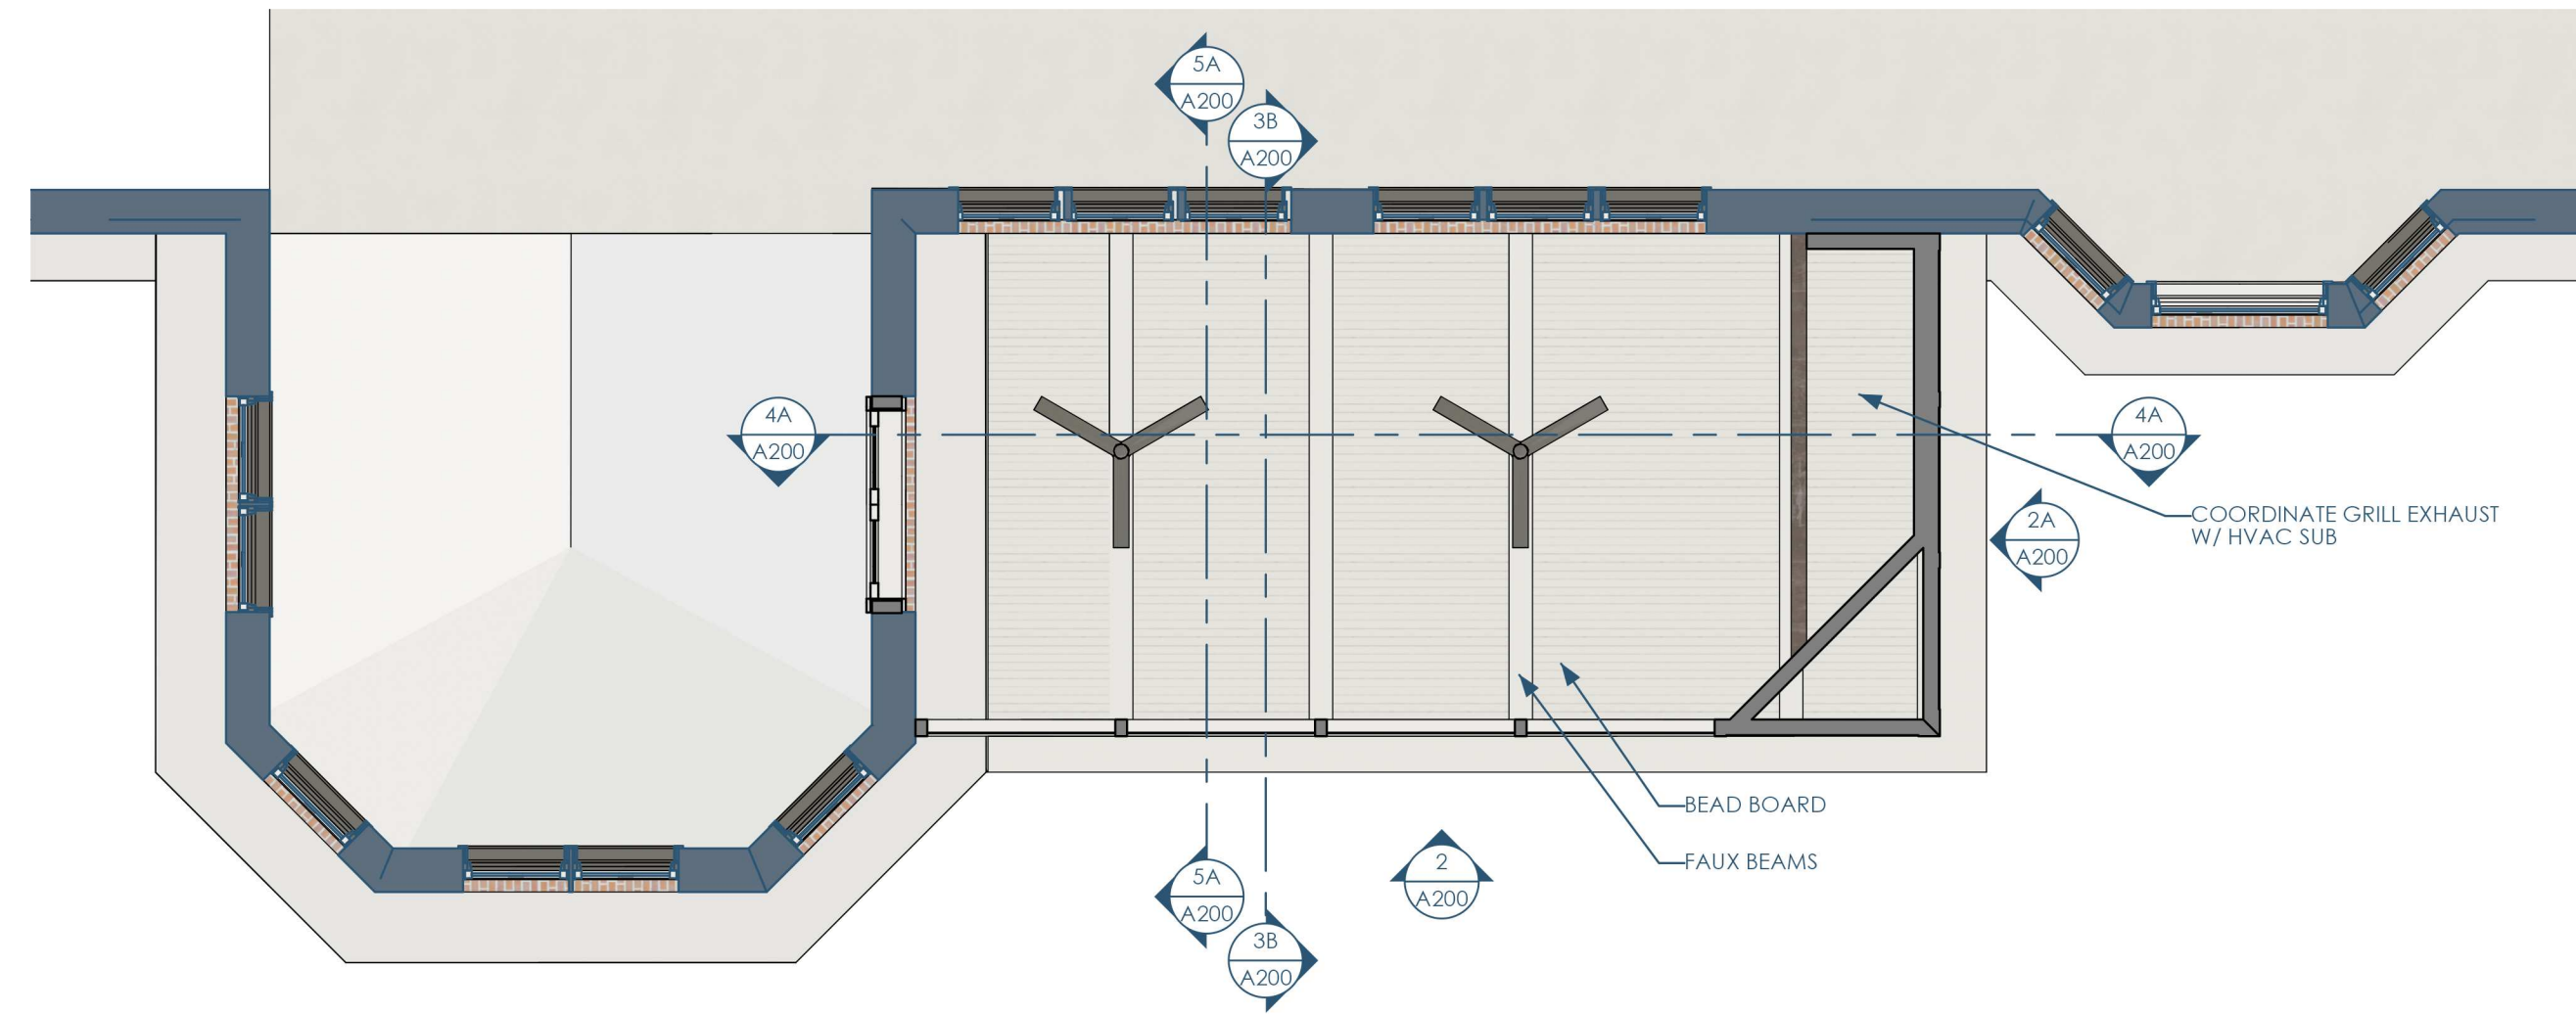

5C/A100 FLOOR PLAN - 1ST FLOOR
1/4"=1'-0"

3C/A100 FLOOR PLAN - BASEMENT
1/4"=1'-0"

5A/A100 FLOOR PLAN - ROOF
1/4"=1'-0"

3A/A100 DEMO PLAN
1/4"=1'-0"

Architect: Opening Design
17 S Fairchild | FL 7
Madison, WI 53703
ryan@openingdesign.com | 773.425.6456

5

4

3

2

1

C

C

5C/A150 RCP - 1ST FLOOR
1/4"=1'-0"

2/A200 ELEVATION - NORTH
1/4"=1'-0"

2A/A200 ELEVATION - EAST
1/4"=1'-0"

5A/A200 SECTION - EAST-WEST - LOOKING SOUTH
1/4"=1'-0"

4A/A200 SECTION - NORTH-SOUTH - LOOKING EAST
1/4"=1'-0"

3B/A200 SECTION - EAST-WEST - LOOKING NORTH
1/4"=1'-0"