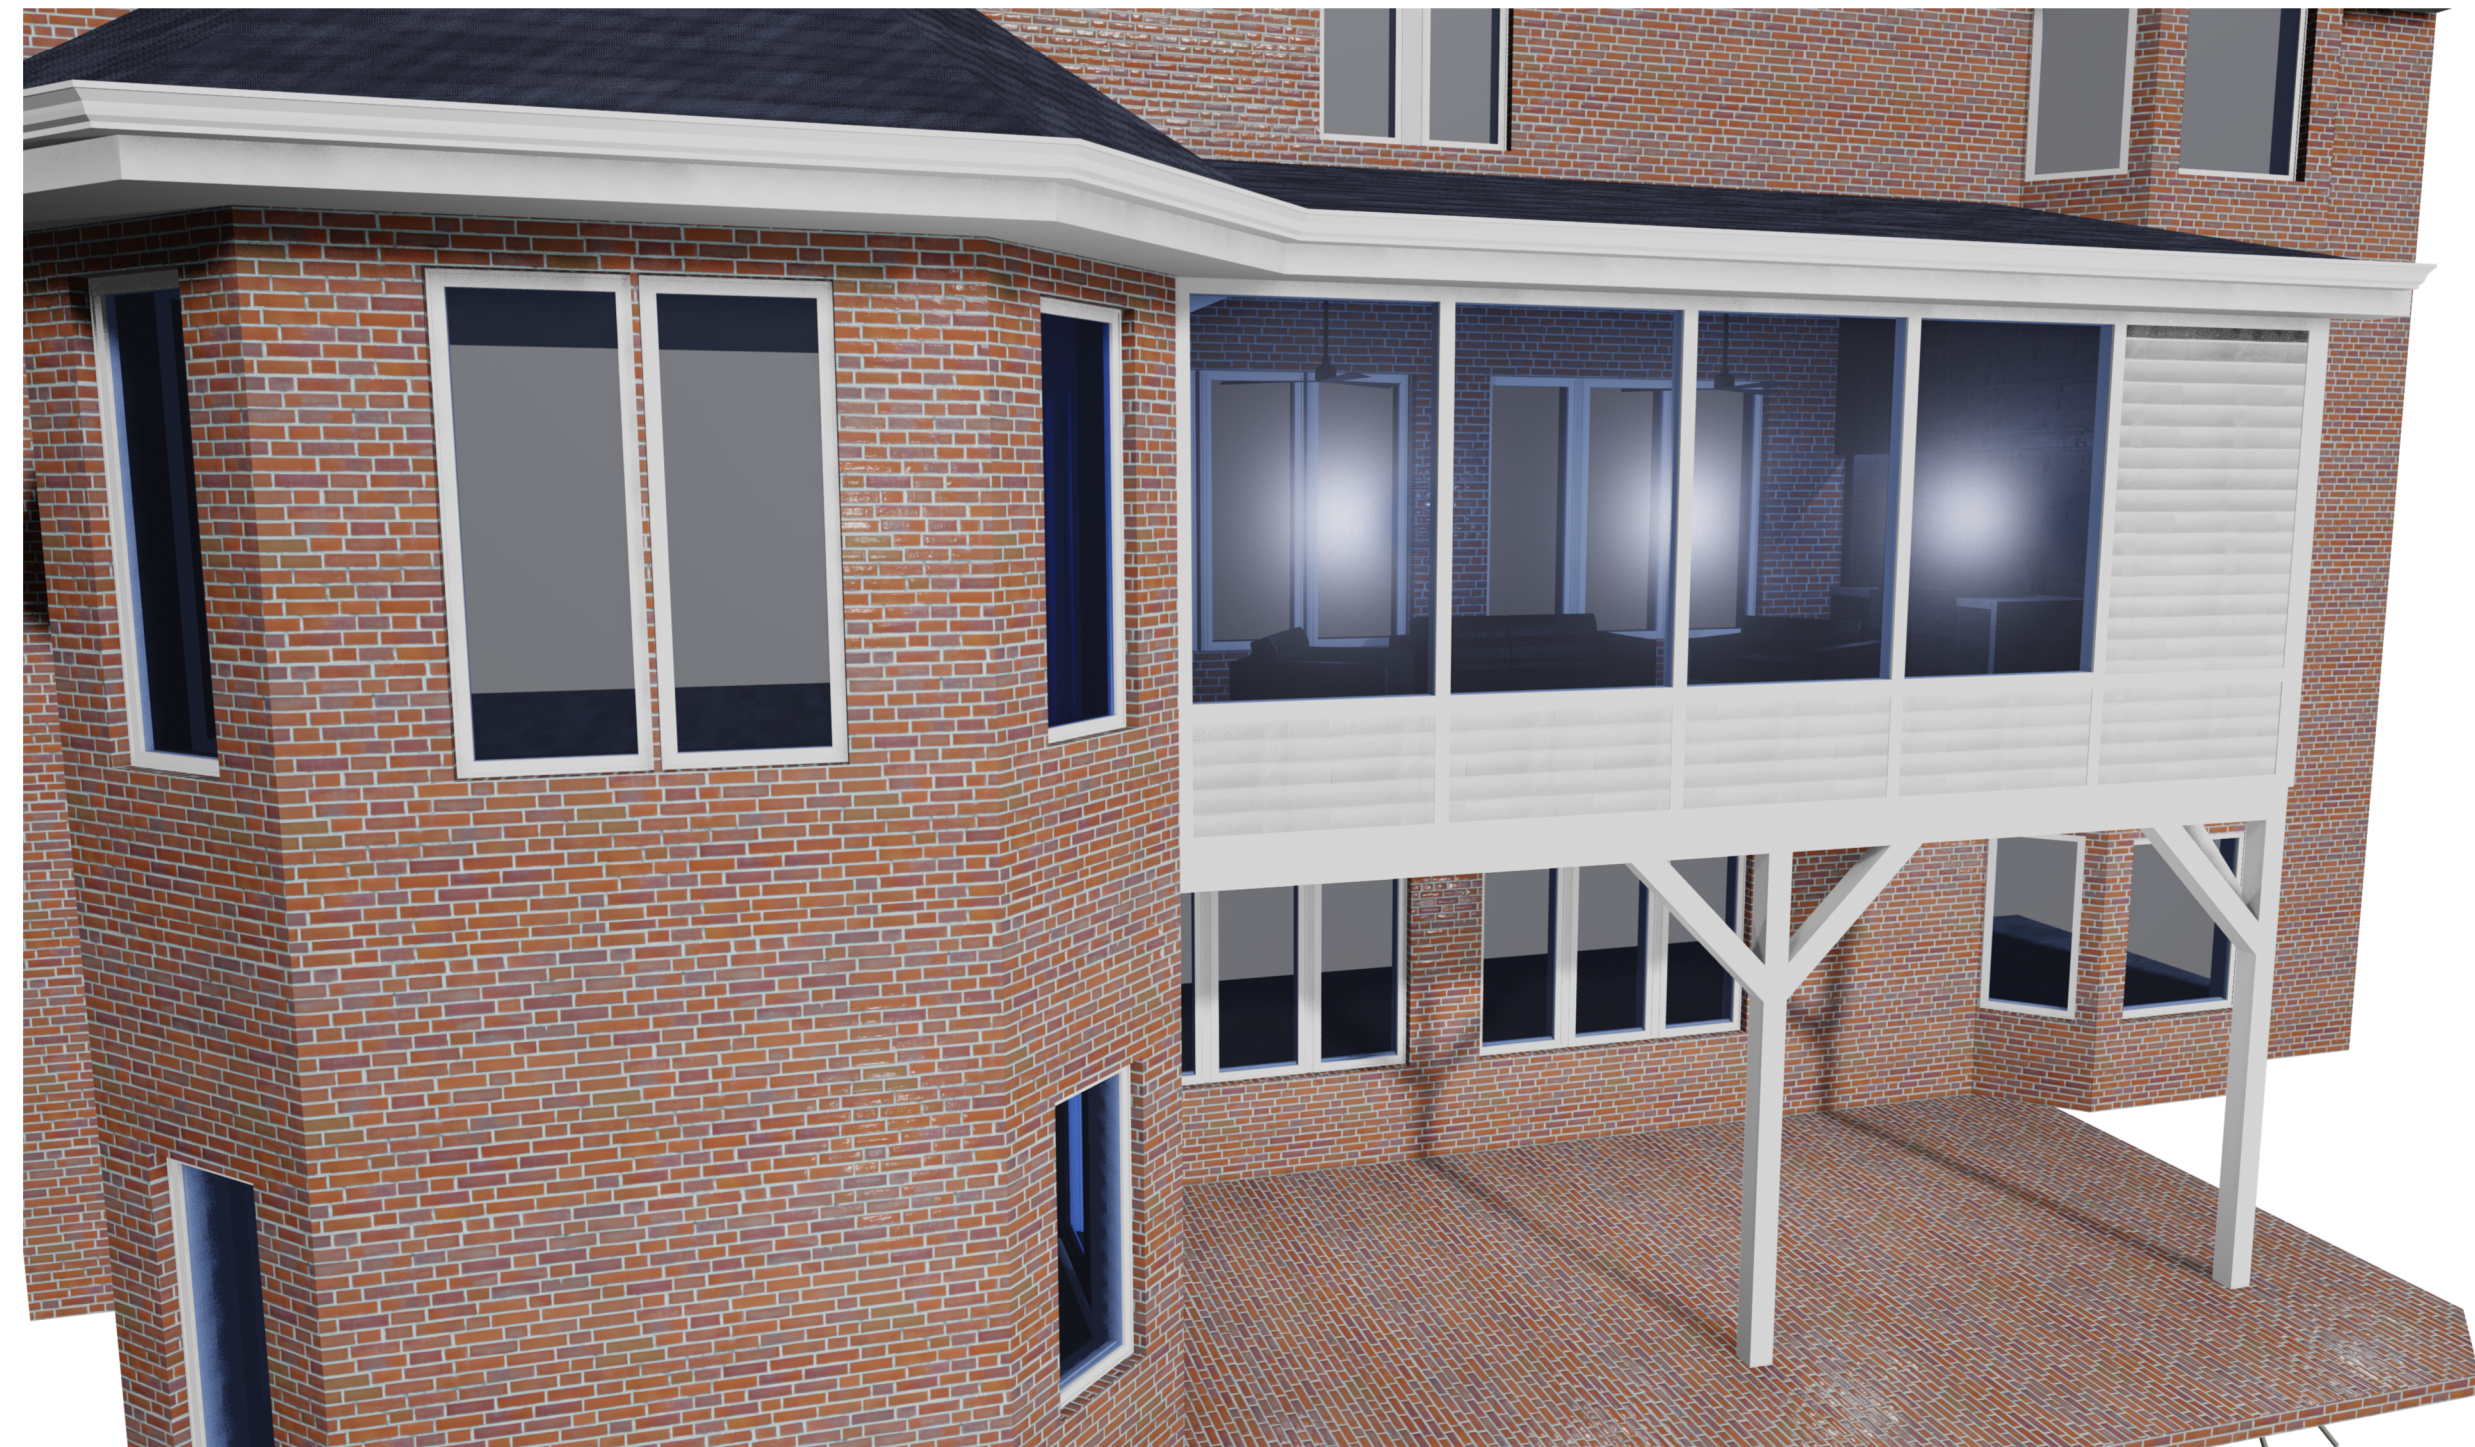

3B/A900 PERSPECTIVE 2