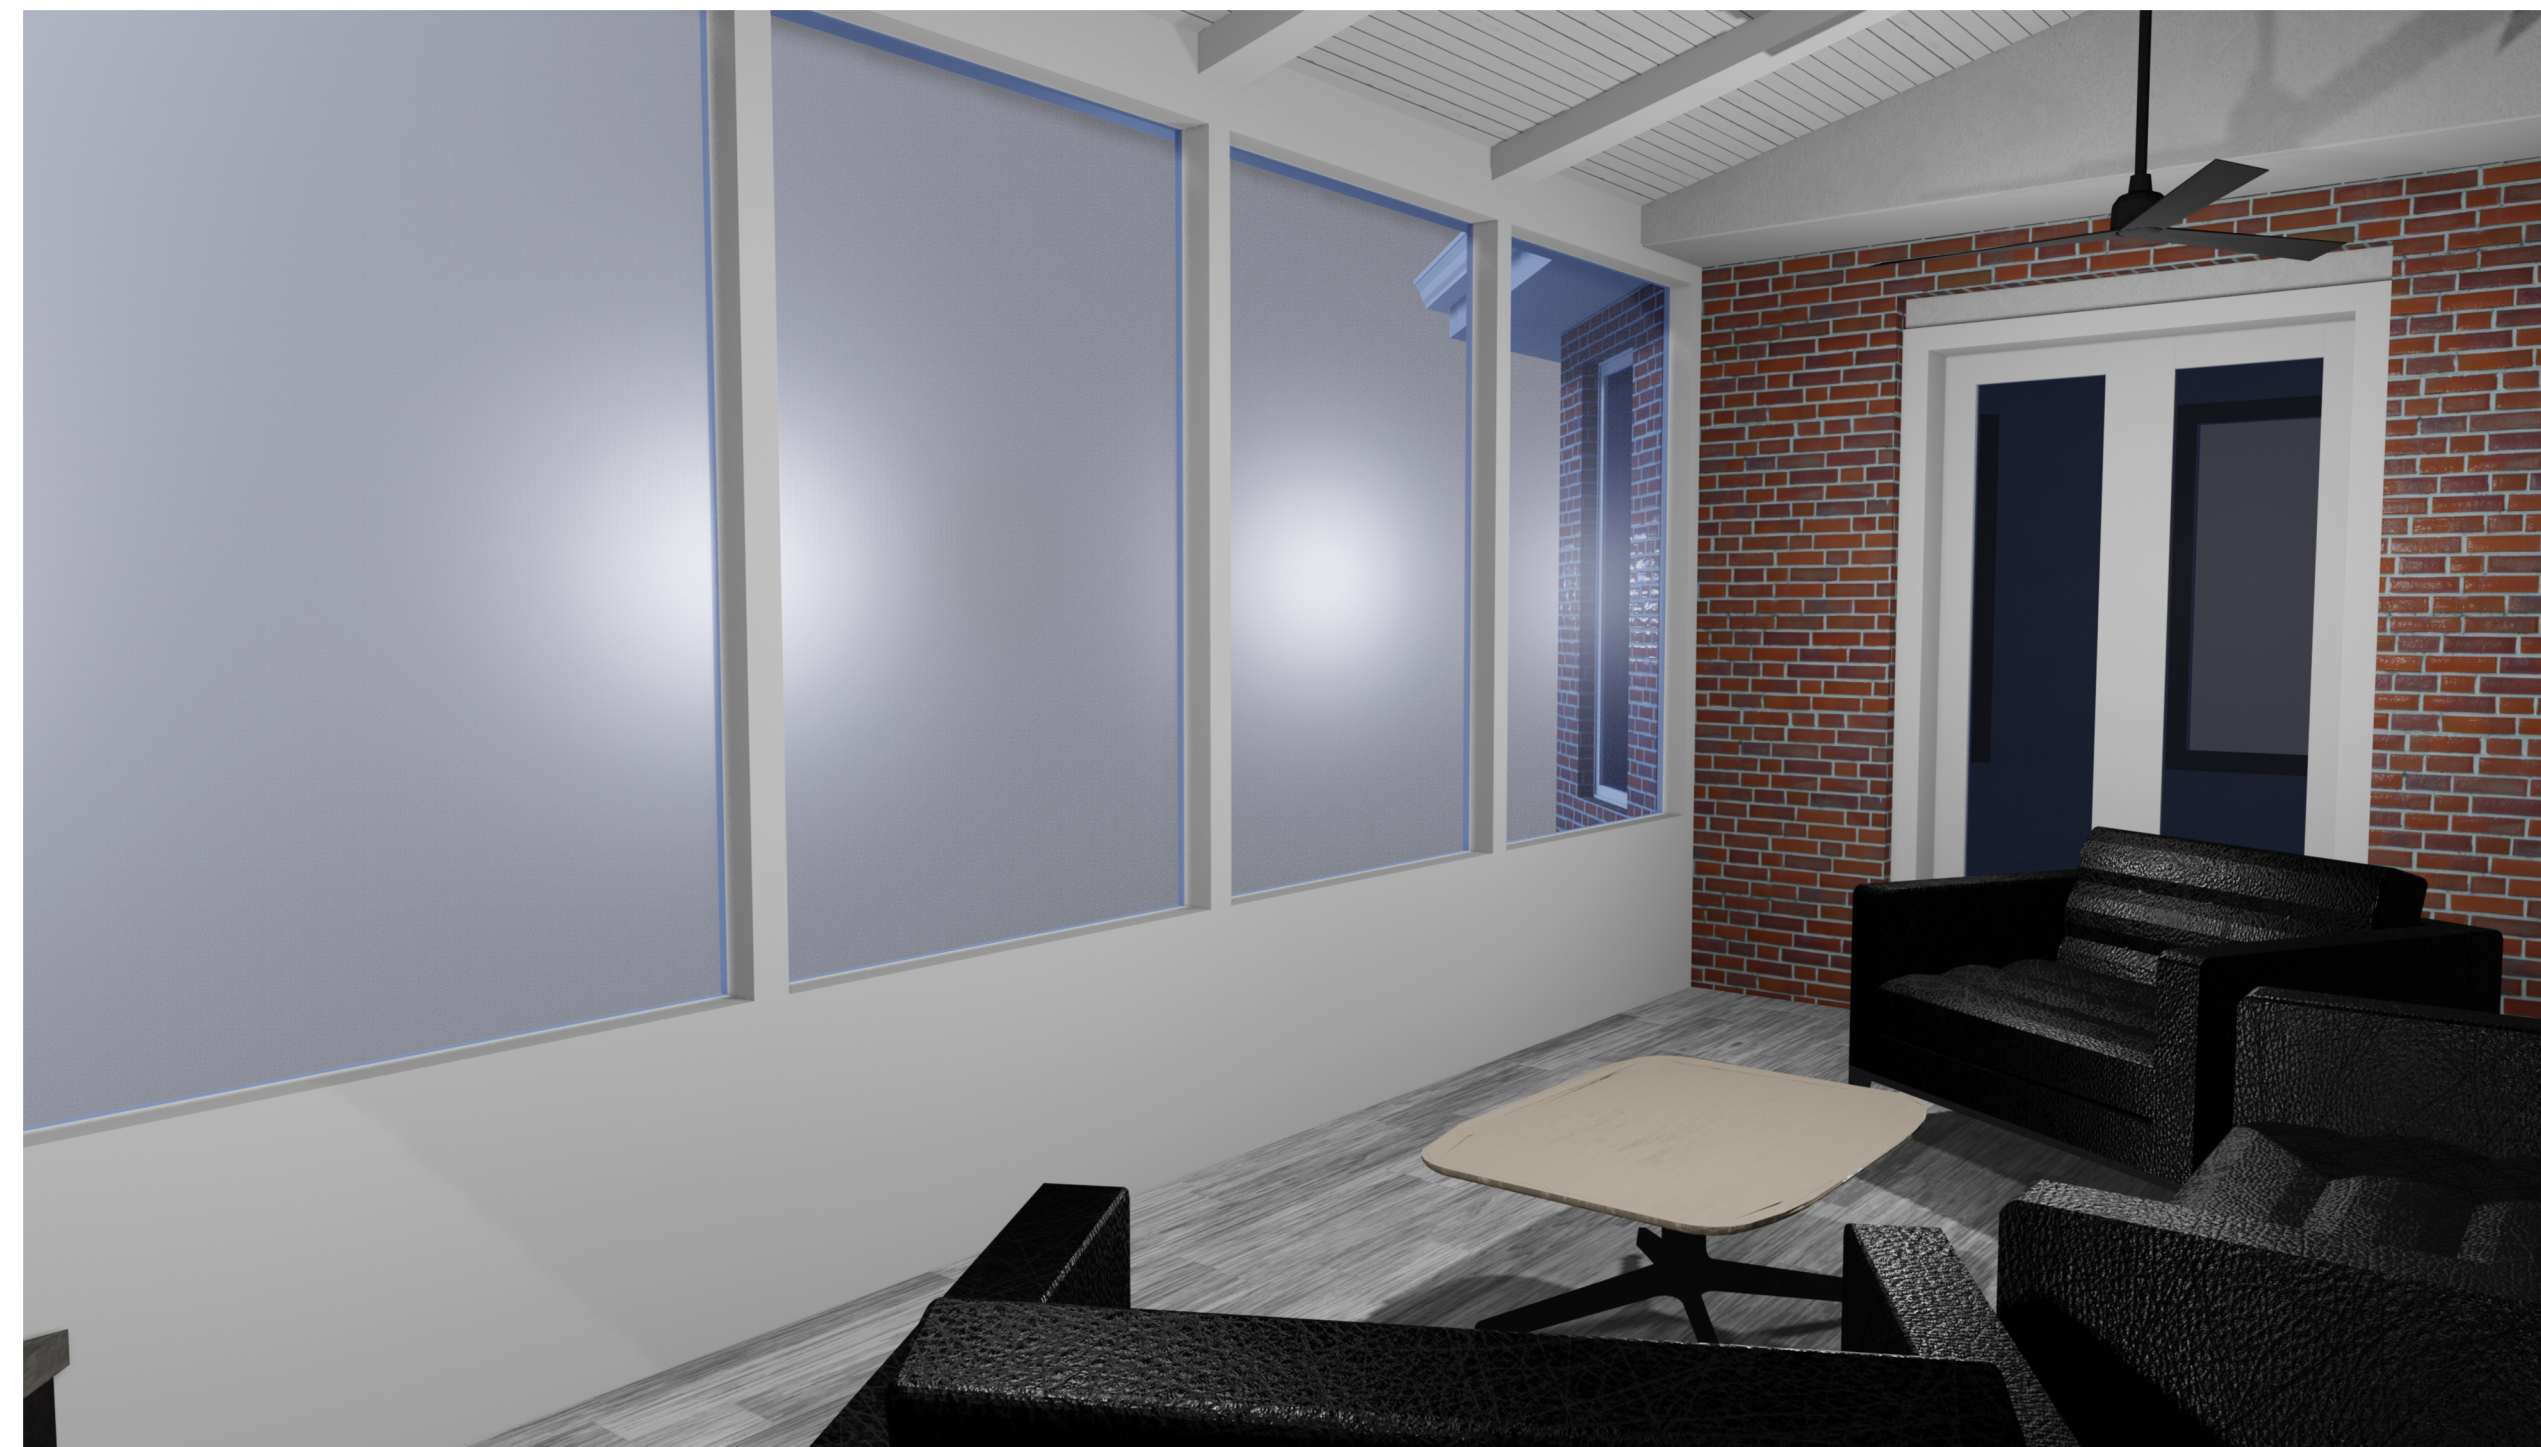

3A/A900 PERSPECTIVE 4

GC: Lake Country Construction Group
161 Horizon Dr
Verona, WI 53593
608.845.1398

RENDERINGS
HERNAN 3 SEASON PORCH
VERONA, WI

A900