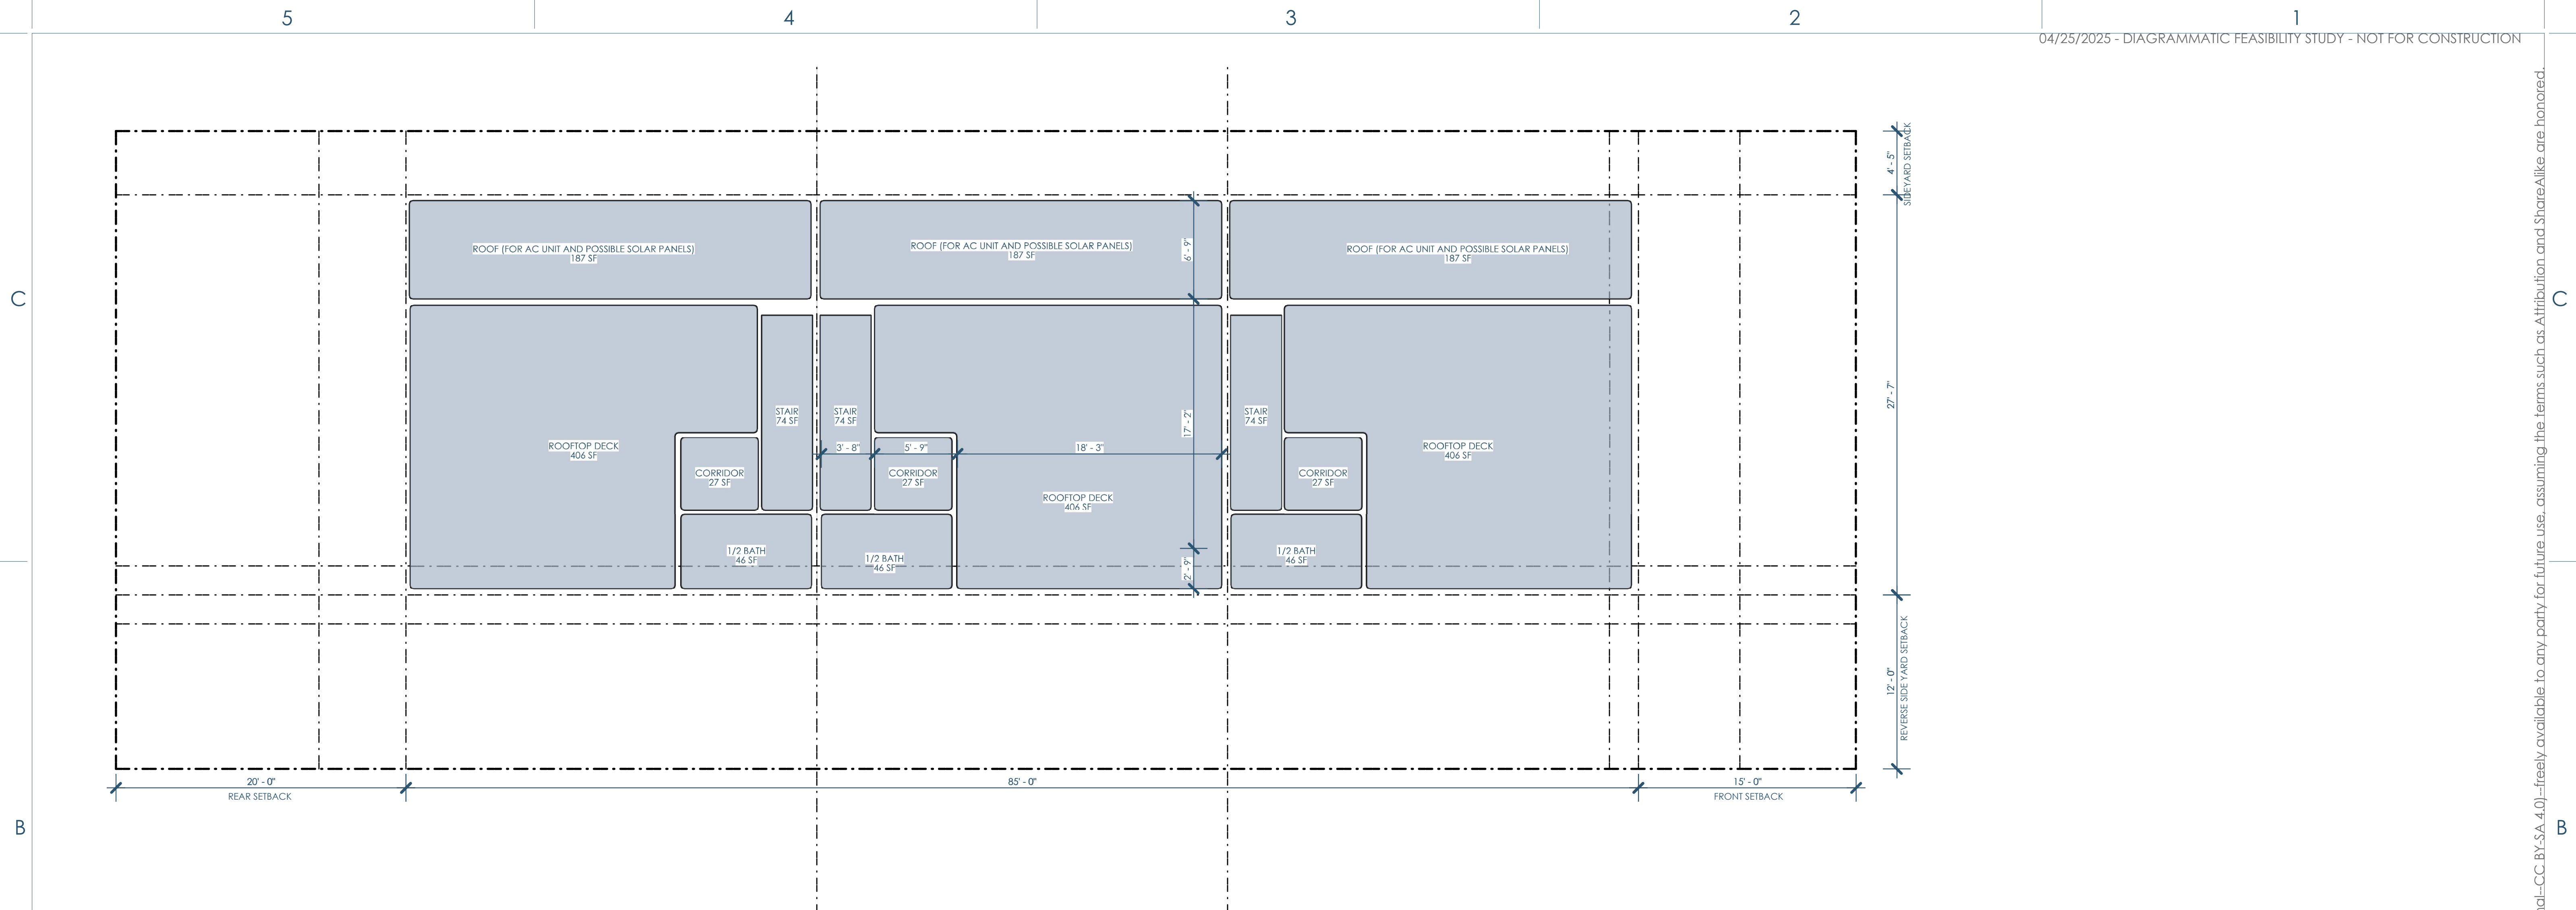

1/A103 SITE PLAN - 3RD FLOOR
3/16"=1'-0"

This project, like most OpeningDesign's projects, is open source (Attribution-ShareAlike 4.0 International=CC-BY-SA 4.0)=freely available to any party for future use, assuming the terms such as Attribution and ShareAlike are honored.

1/A104 SITE PLAN - ROOF
3/16"=1'-0"

This project, like most OpeningDesign's projects, is open source (Attribution-ShareAlike 4.0 International=CC-BY-SA 4.0)=freely available to any party for future use, assuming the terms such as Attribution and ShareAlike are honored.