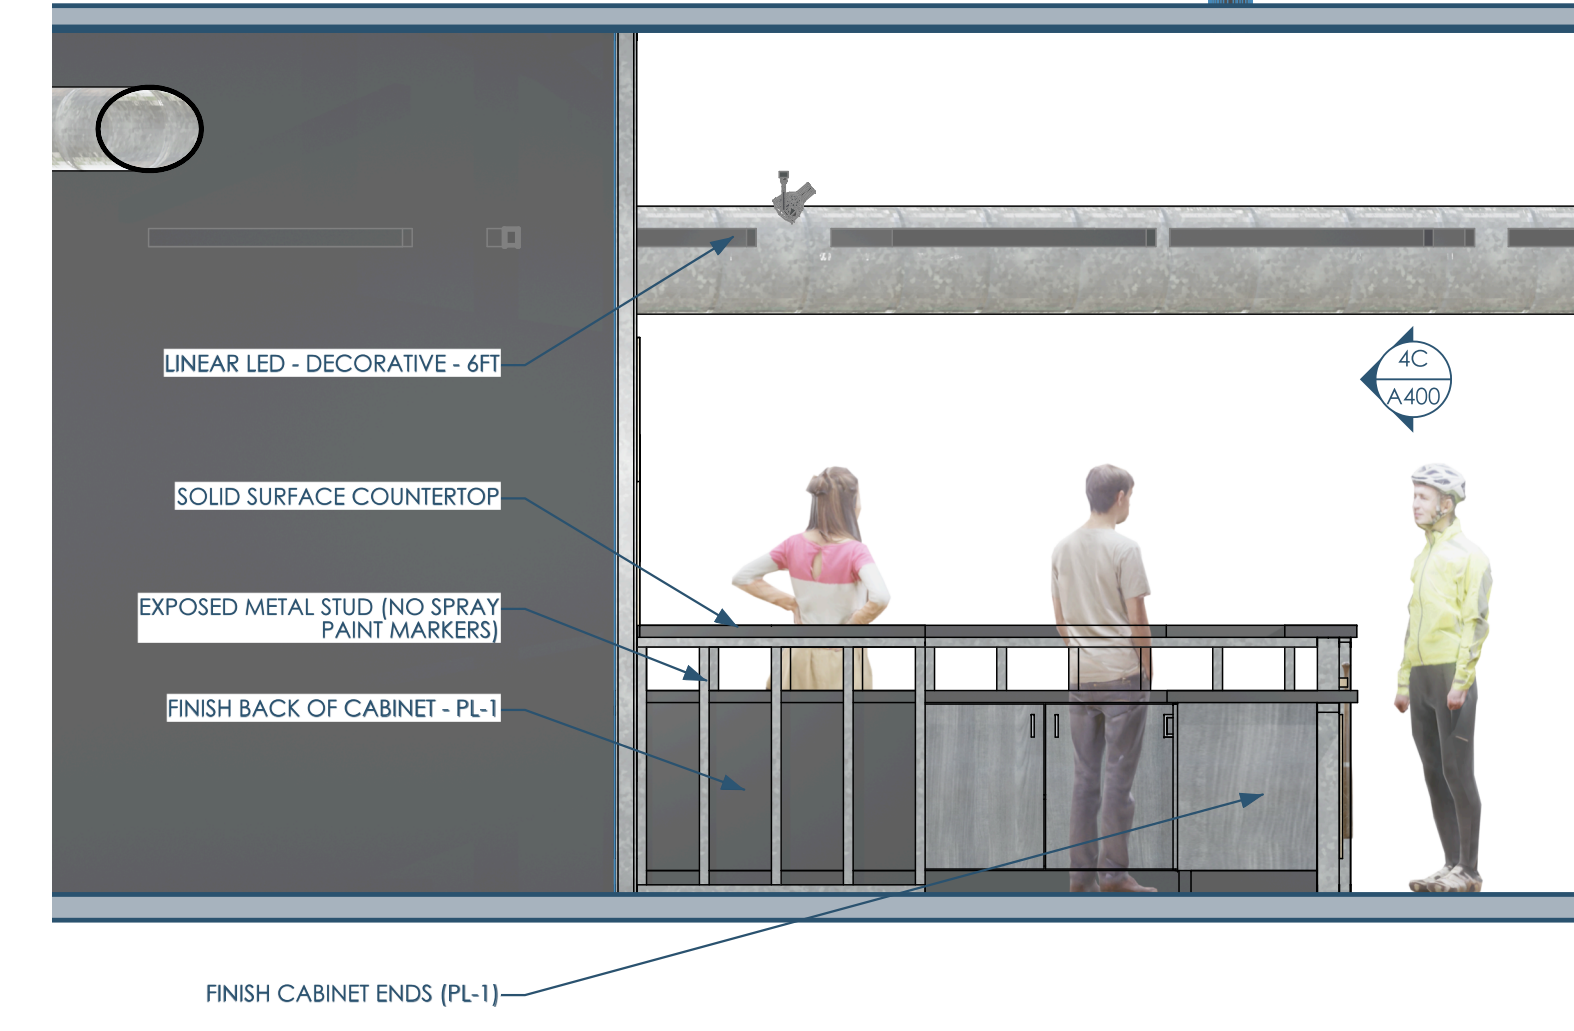

5A/A150 RCP - 1ST FLOOR
3/16"=1'-0"

MARK	TYPE	MANUFACTURER	MODEL	DESCRIPTION	TYPE COMMENTS	URL	COUNT
L1-4	LINEAR LED - DECORATIVE - 4FT	WESTGATE	SCE-SERIES	4FT (BLACK)	-	-	1
L1-6	LINEAR LED - DECORATIVE - 6FT	WESTGATE	SCE-SERIES	6FT (BLACK)	-	-	48
L2	REUSE EXISTING RECESSED CAN	-	-	-	-	-	2
L4	TRACK LIGHTING	JUNO LIGHTING	T620	BLACK	2FT PER HEAD - 12FT TRACK	-	6

5C/A400 POS - ELEVATION - WEST
3/8"=1'-0"

4C/A400 POS - ELEVATION - NORTH
3/8"=1'-0"

2C/A400 POS - ELEVATION - EAST
3/8"=1'-0"

5B/A400 PERSPECTIVE 1

4B/A400 PERSPECTIVE 2

2B/A400 PERSPECTIVE 3