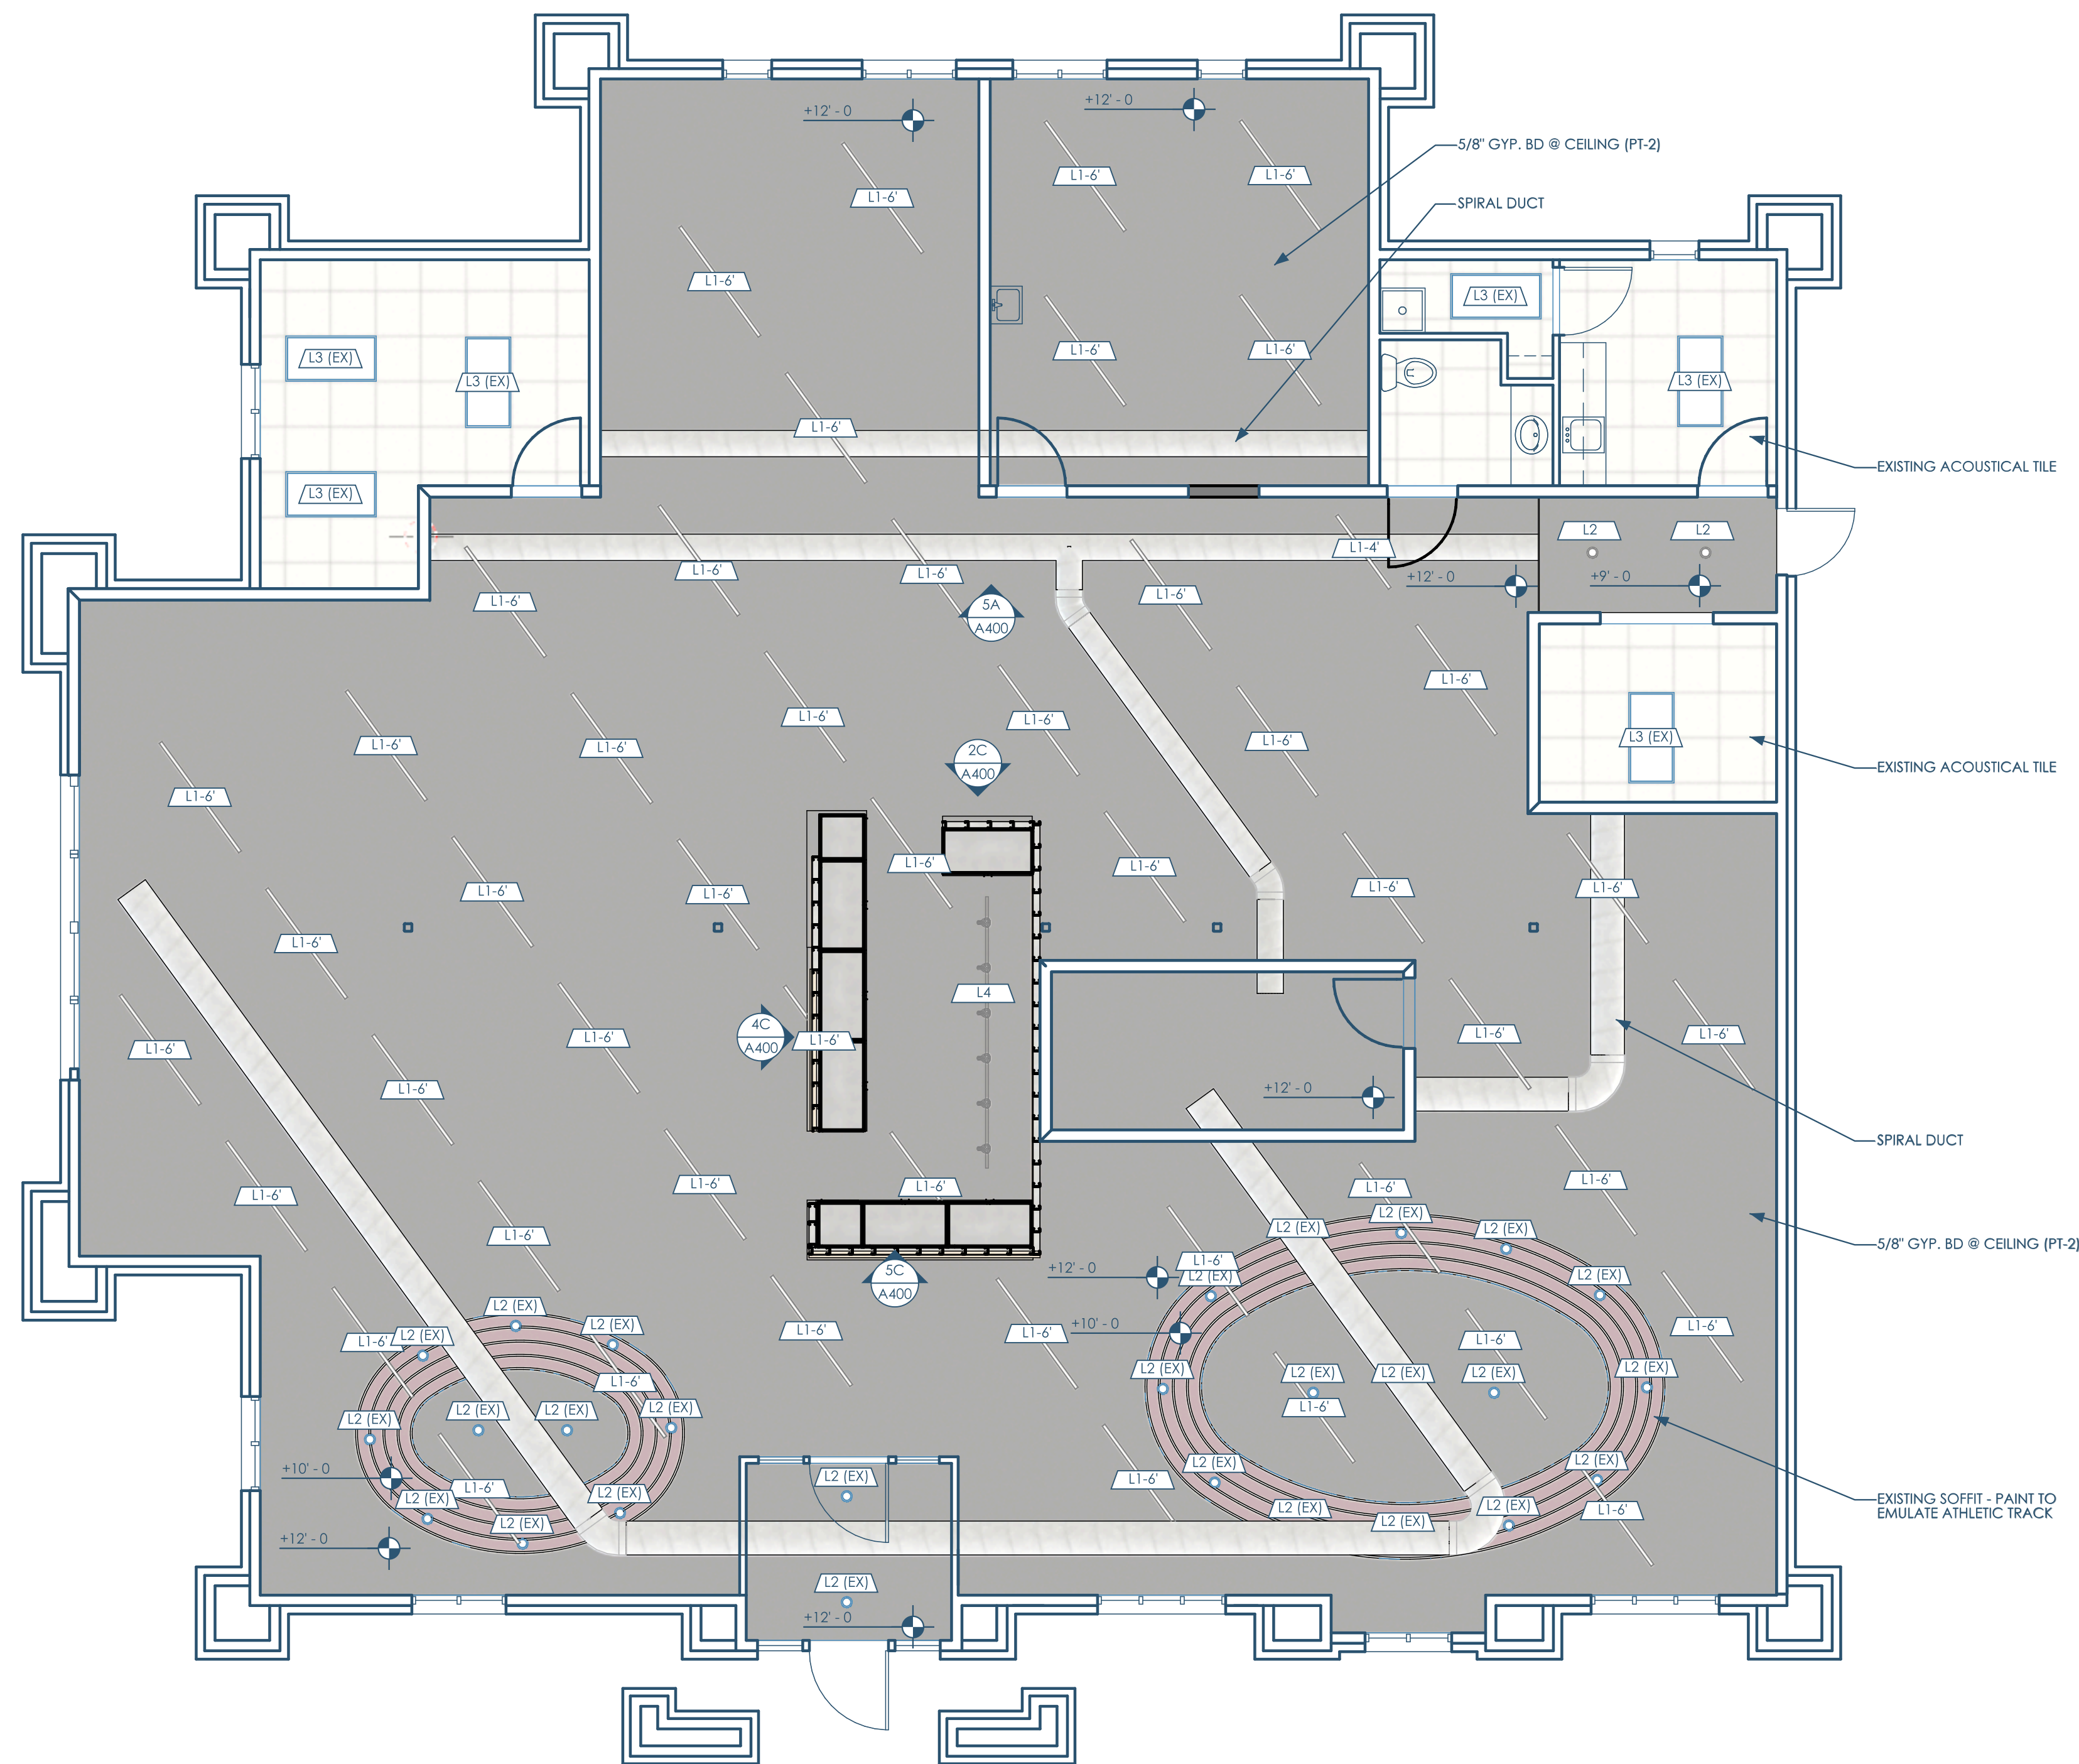

5A/A100 FLOOR PLAN - 1ST FLOOR
3/16"=1'-0"

2B/A100 DEMO PLAN
3/32"=1'-0"

2A/A100 RCP - DEMO PLAN
3/32"=1'-0"

Tenant: Play It Again Sports
6674 Odana Rd.
Madison, WI 53719
plasmadison@gmail.com | 608.692.5455

Architect: OpeningDesign
17 S Fairchild | FL 7
Madison, WI 53703
ryan@openingdesign.com | 773.425.6456

FLOOR & SITE PLAN
PLAY IT AGAIN SPORTS - SUN PRAIRIE
1721 W MAIN ST, SUN PRAIRIE, WI 53590

A100

This project, like most OpeningDesign's projects, is open source. (Attribution-ShareAlike 4.0 International=CC-BY-SA 4.0)=freely available to any party for future use, assuming the terms such as Attribution and ShareAlike are honored.

5A/A150 RCP - 1ST FLOOR
3/16"=1'-0"

MARK	TYPE	MANUFACTURER	MODEL	DESCRIPTION	TYPE COMMENTS	URL	COUNT
L1-4	LINEAR LED - DECORATIVE - 4FT	WESTGATE	SCE-SERIES	4FT (BLACK)	-	-	1
L1-6	LINEAR LED - DECORATIVE - 6FT	WESTGATE	SCE-SERIES	6FT (BLACK)	-	-	48
L2	REUSE EXISTING RECESSED CAN	-	-	-	-	-	2
L4	TRACK LIGHTING	JUNO LIGHTING	T620	BLACK	2FT PER HEAD - 12FT TRACK	-	6

5C/A400 POS - ELEVATION - WEST
3/8"=1'-0"

4C/A400 POS - ELEVATION - NORTH
3/8"=1'-0"

2C/A400 POS - ELEVATION - EAST
3/8"=1'-0"

5B/A400 PERSPECTIVE 1

4B/A400 PERSPECTIVE 2

2B/A400 PERSPECTIVE 3