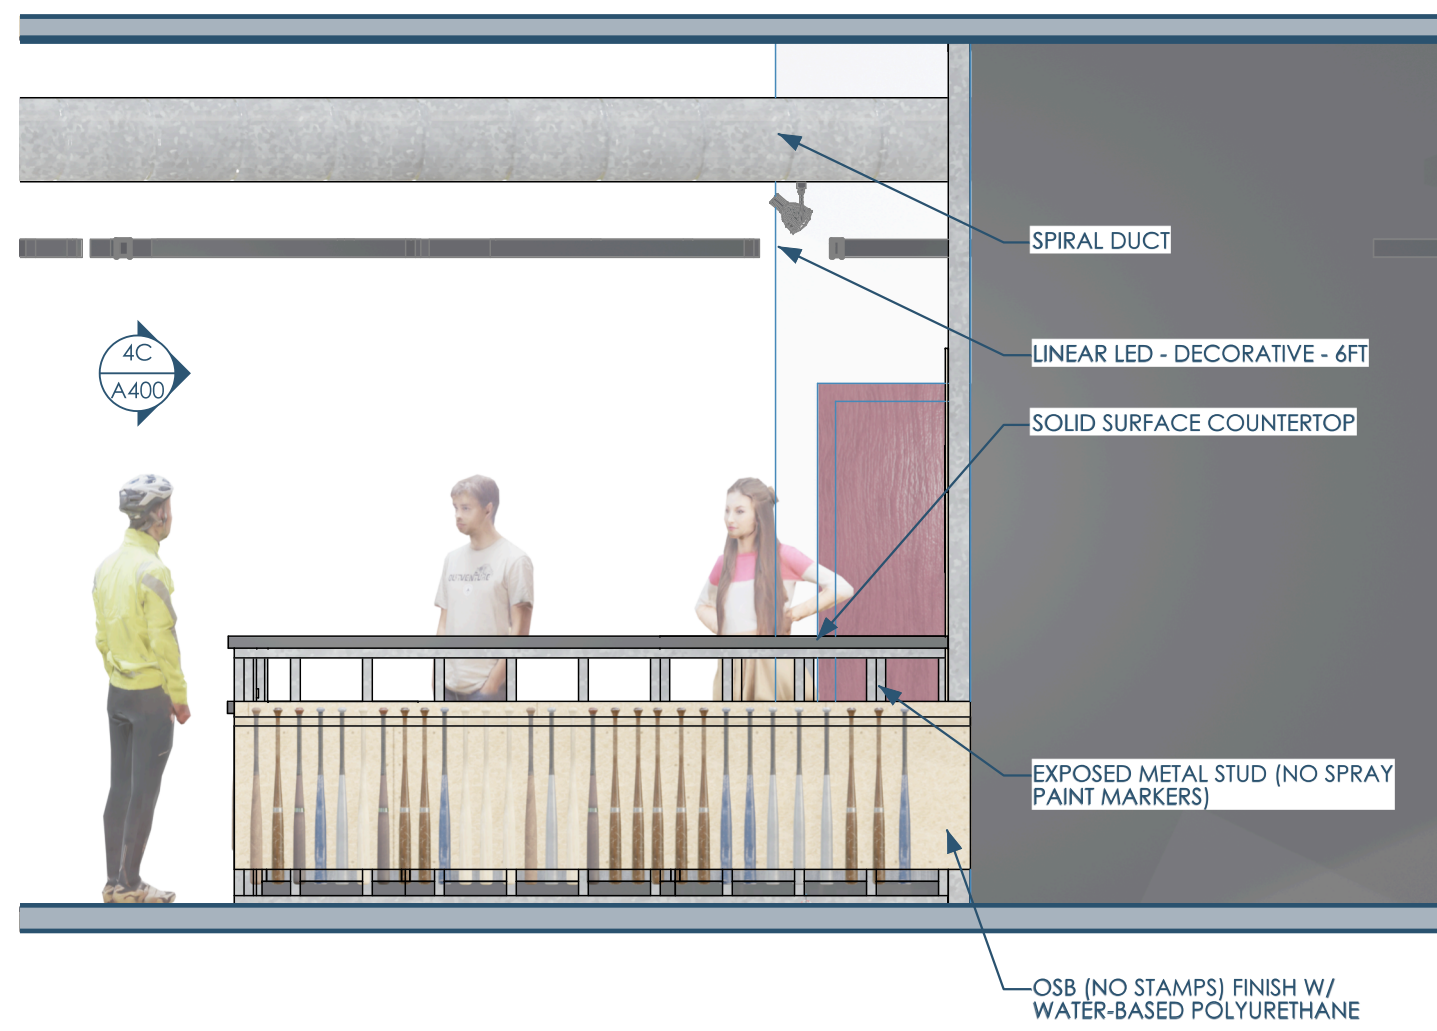

5A/A150 RCP - 1ST FLOOR
3/16"=1'-0"

MARK	TYPE	MANUFACTURER	MODEL	DESCRIPTION	TYPE COMMENTS	URL	COUNT
L1-4	LINEAR LED - DECORATIVE - 4FT	WESTGATE	SCE-SERIES	4FT (BLACK)	-	-	1
L1-6	LINEAR LED - DECORATIVE - 6FT	WESTGATE	SCE-SERIES	6FT (BLACK)	-	-	48
L2	REUSE EXISTING RECESSED CAN	-	-	-	-	-	2
L4	TRACK LIGHTING	JUNO LIGHTING	T620	BLACK	2FT PER HEAD - 12FT TRACK	-	6

4A/A150 LIGHTING SCHEDULE

Tenant: Play It Again Sports
6674 Odana Rd.
Madison, WI 53719
plasmadison@gmail.com | 608.692.5455

Architect: OpeningDesign
17 S Fairchild | FL 7
Madison, WI 53703
ryan@openingdesign.com | 773.425.6456

REFLECTED CEILING PLAN
PLAY IT AGAIN SPORTS - SUN PRAIRIE
1721 W MAIN ST, SUN PRAIRIE, WI 53590

A150

This project, like most OpeningDesign's projects, is open source (Attribution-ShareAlike 4.0 International - CC BY-SA 4.0) - freely available to any party for future use, assuming the terms such as Attribution and ShareAlike are honored.

5C/A400 POS - ELEVATION - WEST
3/8"=1'-0"

4C/A400 POS - ELEVATION - NORTH
3/8"=1'-0"

2C/A400 POS - ELEVATION - EAST
3/8"=1'-0"

5B/A400 PERSPECTIVE 1

4B/A400 PERSPECTIVE 2

2B/A400 PERSPECTIVE 3