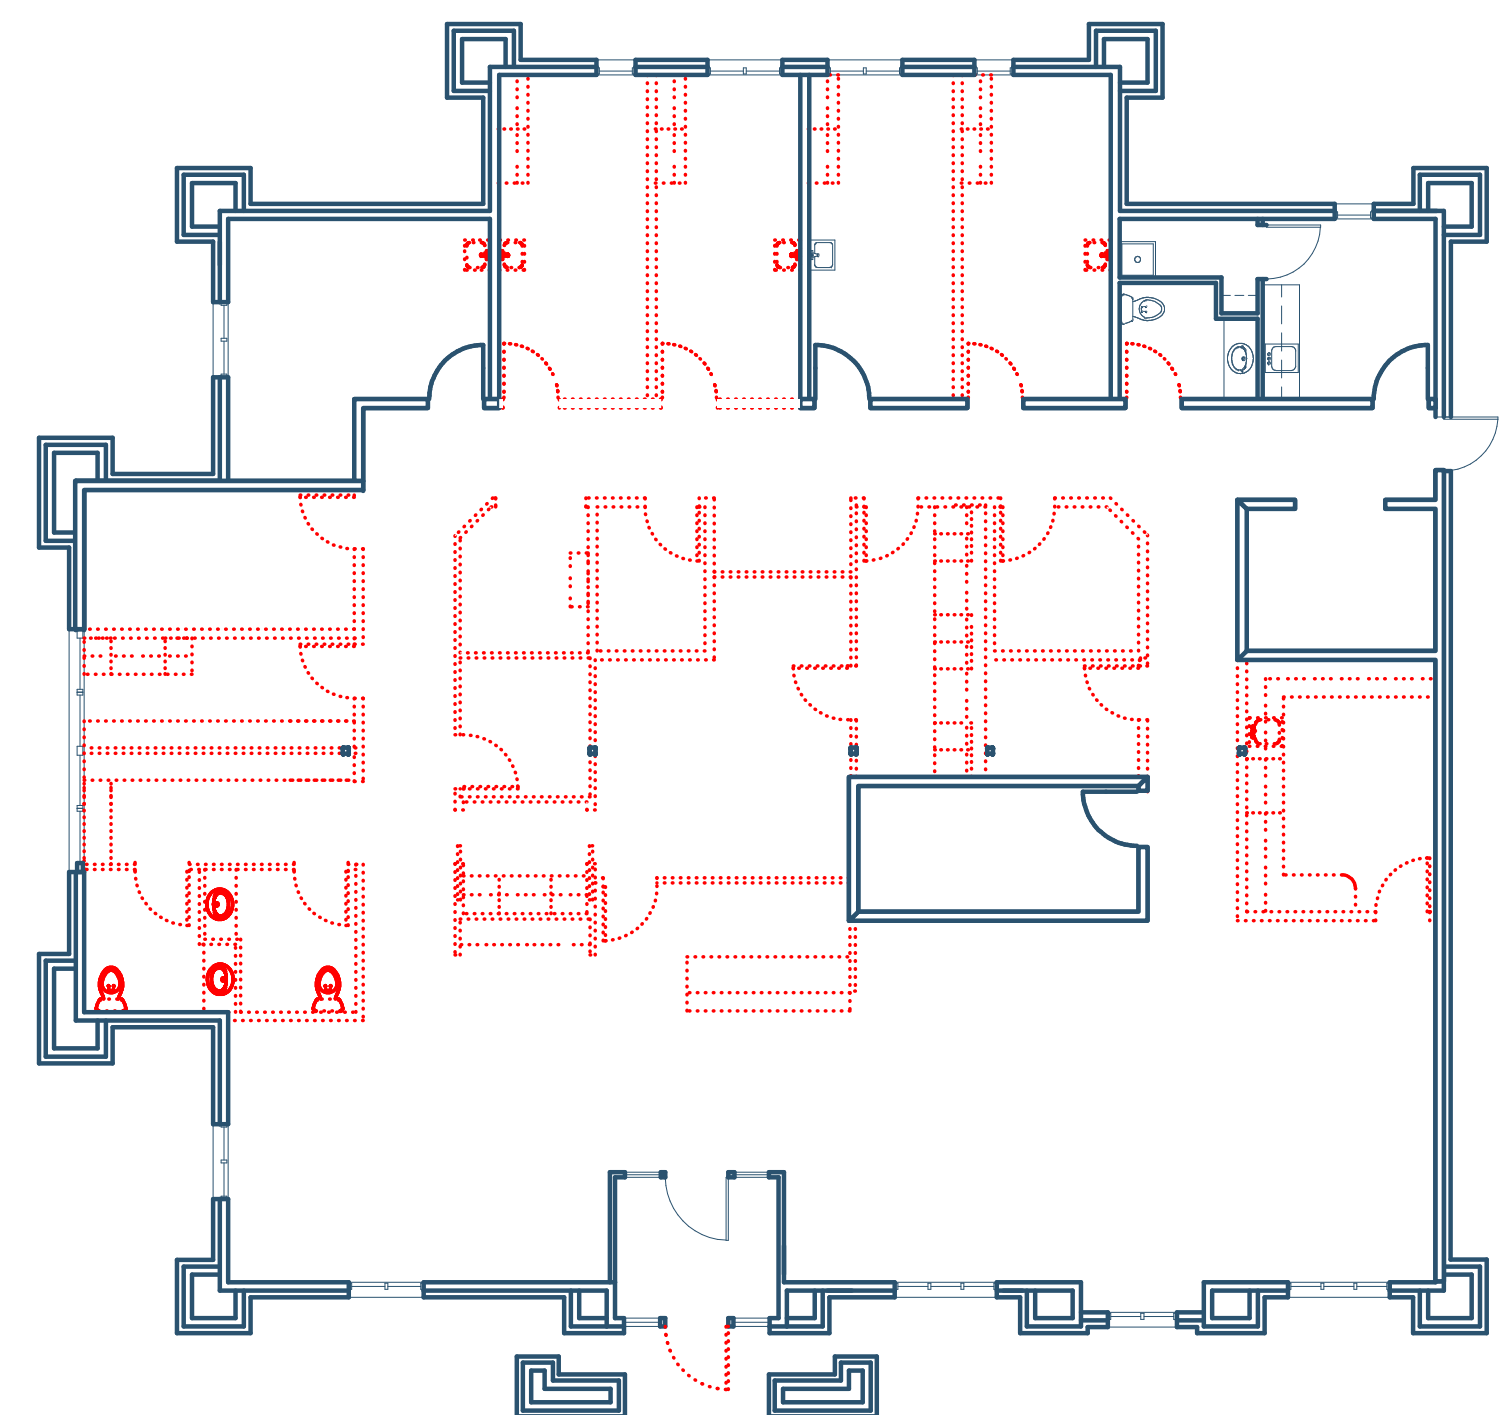

5A/A100 FLOOR PLAN - 1ST FLOOR
3/16"=1'-0"

2B/A100 DEMO PLAN
3/32"=1'-0"

2A/A100 RCP - DEMO PLAN
3/32"=1'-0"

Tenant: Play It Again Sports
6674 Odana Rd.
Madison, WI 53719
plasmadison@gmail.com | 608.692.5455

5A/A150 RCP - 1ST FLOOR
3/16"=1'-0"

MARK	TYPE	MANUFACTURER	MODEL	DESCRIPTION	TYPE COMMENTS	URL	COUNT
L1-4	LINEAR LED - DECORATIVE - 4FT	WESTGATE	SCE-SERIES	4FT (BLACK)	-	-	1
L1-6	LINEAR LED - DECORATIVE - 6FT	WESTGATE	SCE-SERIES	6FT (BLACK)	-	-	48
L2	REUSE EXISTING RECESSED CAN	-	-	-	-	-	2
L4	TRACK LIGHTING	JUNO LIGHTING	T620	BLACK	2FT PER HEAD - 12FT TRACK	-	6