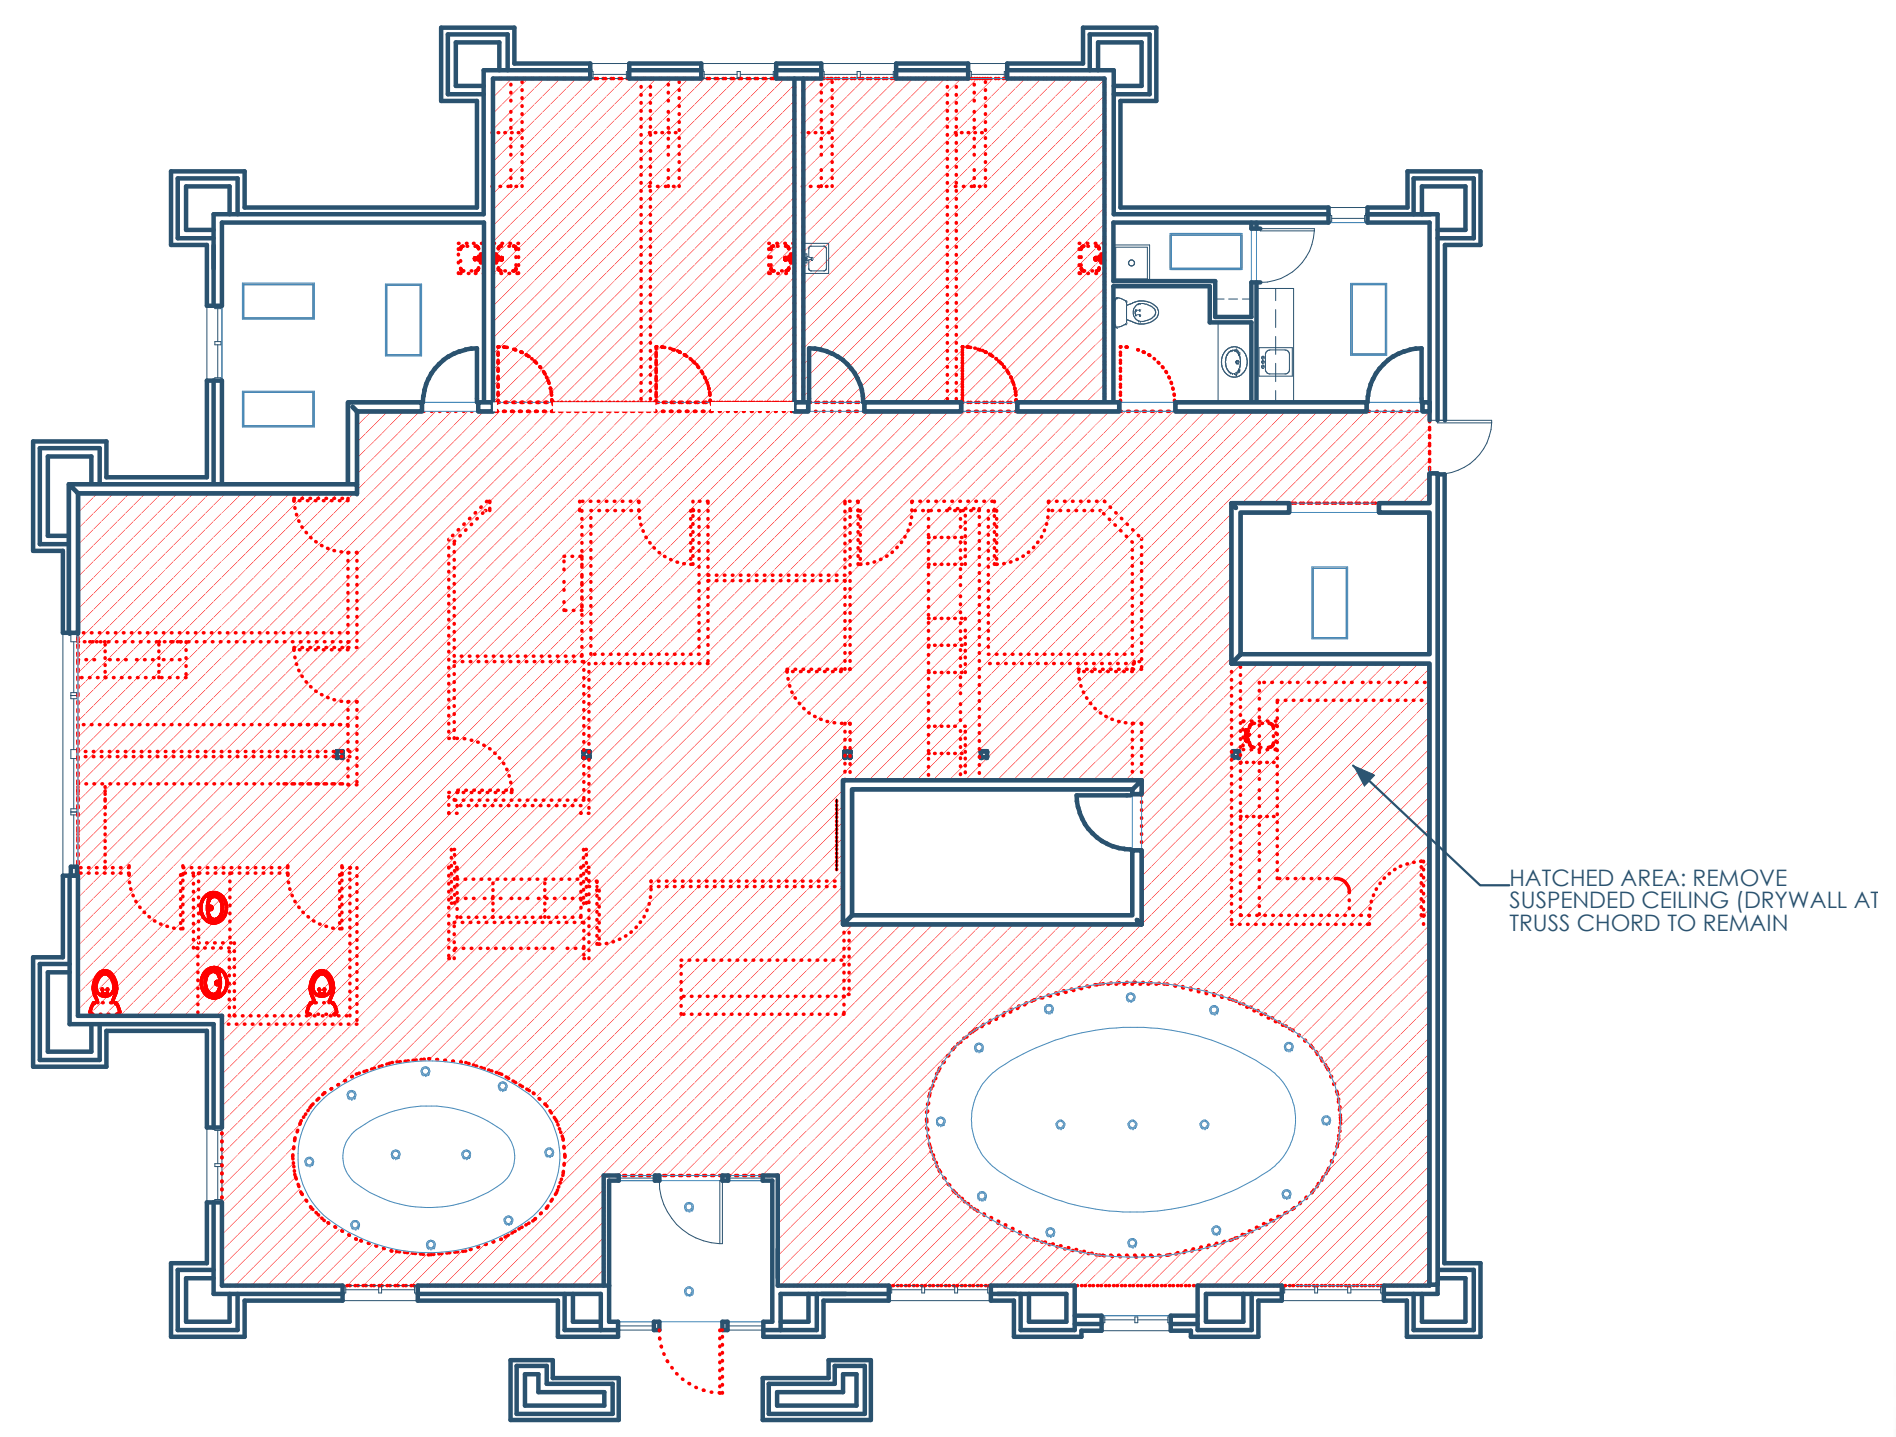

5A/A100 FLOOR PLAN - 1ST FLOOR
3/16"=1'-0"

2B/A100 DEMO PLAN
3/32"=1'-0"

2A/A100 RCP - DEMO PLAN
3/32"=1'-0"

Tenant: Play It Again Sports
6674 Odana Rd.
Madison, WI 53719
plasmadison@gmail.com | 608.692.5455

5A/A150 RCP - 1ST FLOOR
3/16"=1'-0"

MARK	TYPE	MANUFACTURER	MODEL	DESCRIPTION	TYPE COMMENTS	URL	COUNT
L1-4	LINEAR LED - DECORATIVE - 4FT	WESTGATE	SCE-SERIES	4FT (BLACK)	-	-	1
L1-6	LINEAR LED - DECORATIVE - 6FT	WESTGATE	SCE-SERIES	6FT (BLACK)	-	-	48
L2	REUSE EXISTING RECESSED CAN	-	-	-	-	-	2
L4	TRACK LIGHTING	JUNO LIGHTING	T620	BLACK	2FT PER HEAD - 12FT TRACK	-	6

5C/A400 POS - ELEVATION - WEST
3/8"=1'-0"

4C/A400 POS - ELEVATION - NORTH
3/8"=1'-0"

2C/A400 POS - ELEVATION - EAST
3/8"=1'-0"

5B/A400 PERSPECTIVE 1

4B/A400 PERSPECTIVE 2

2B/A400 PERSPECTIVE 3