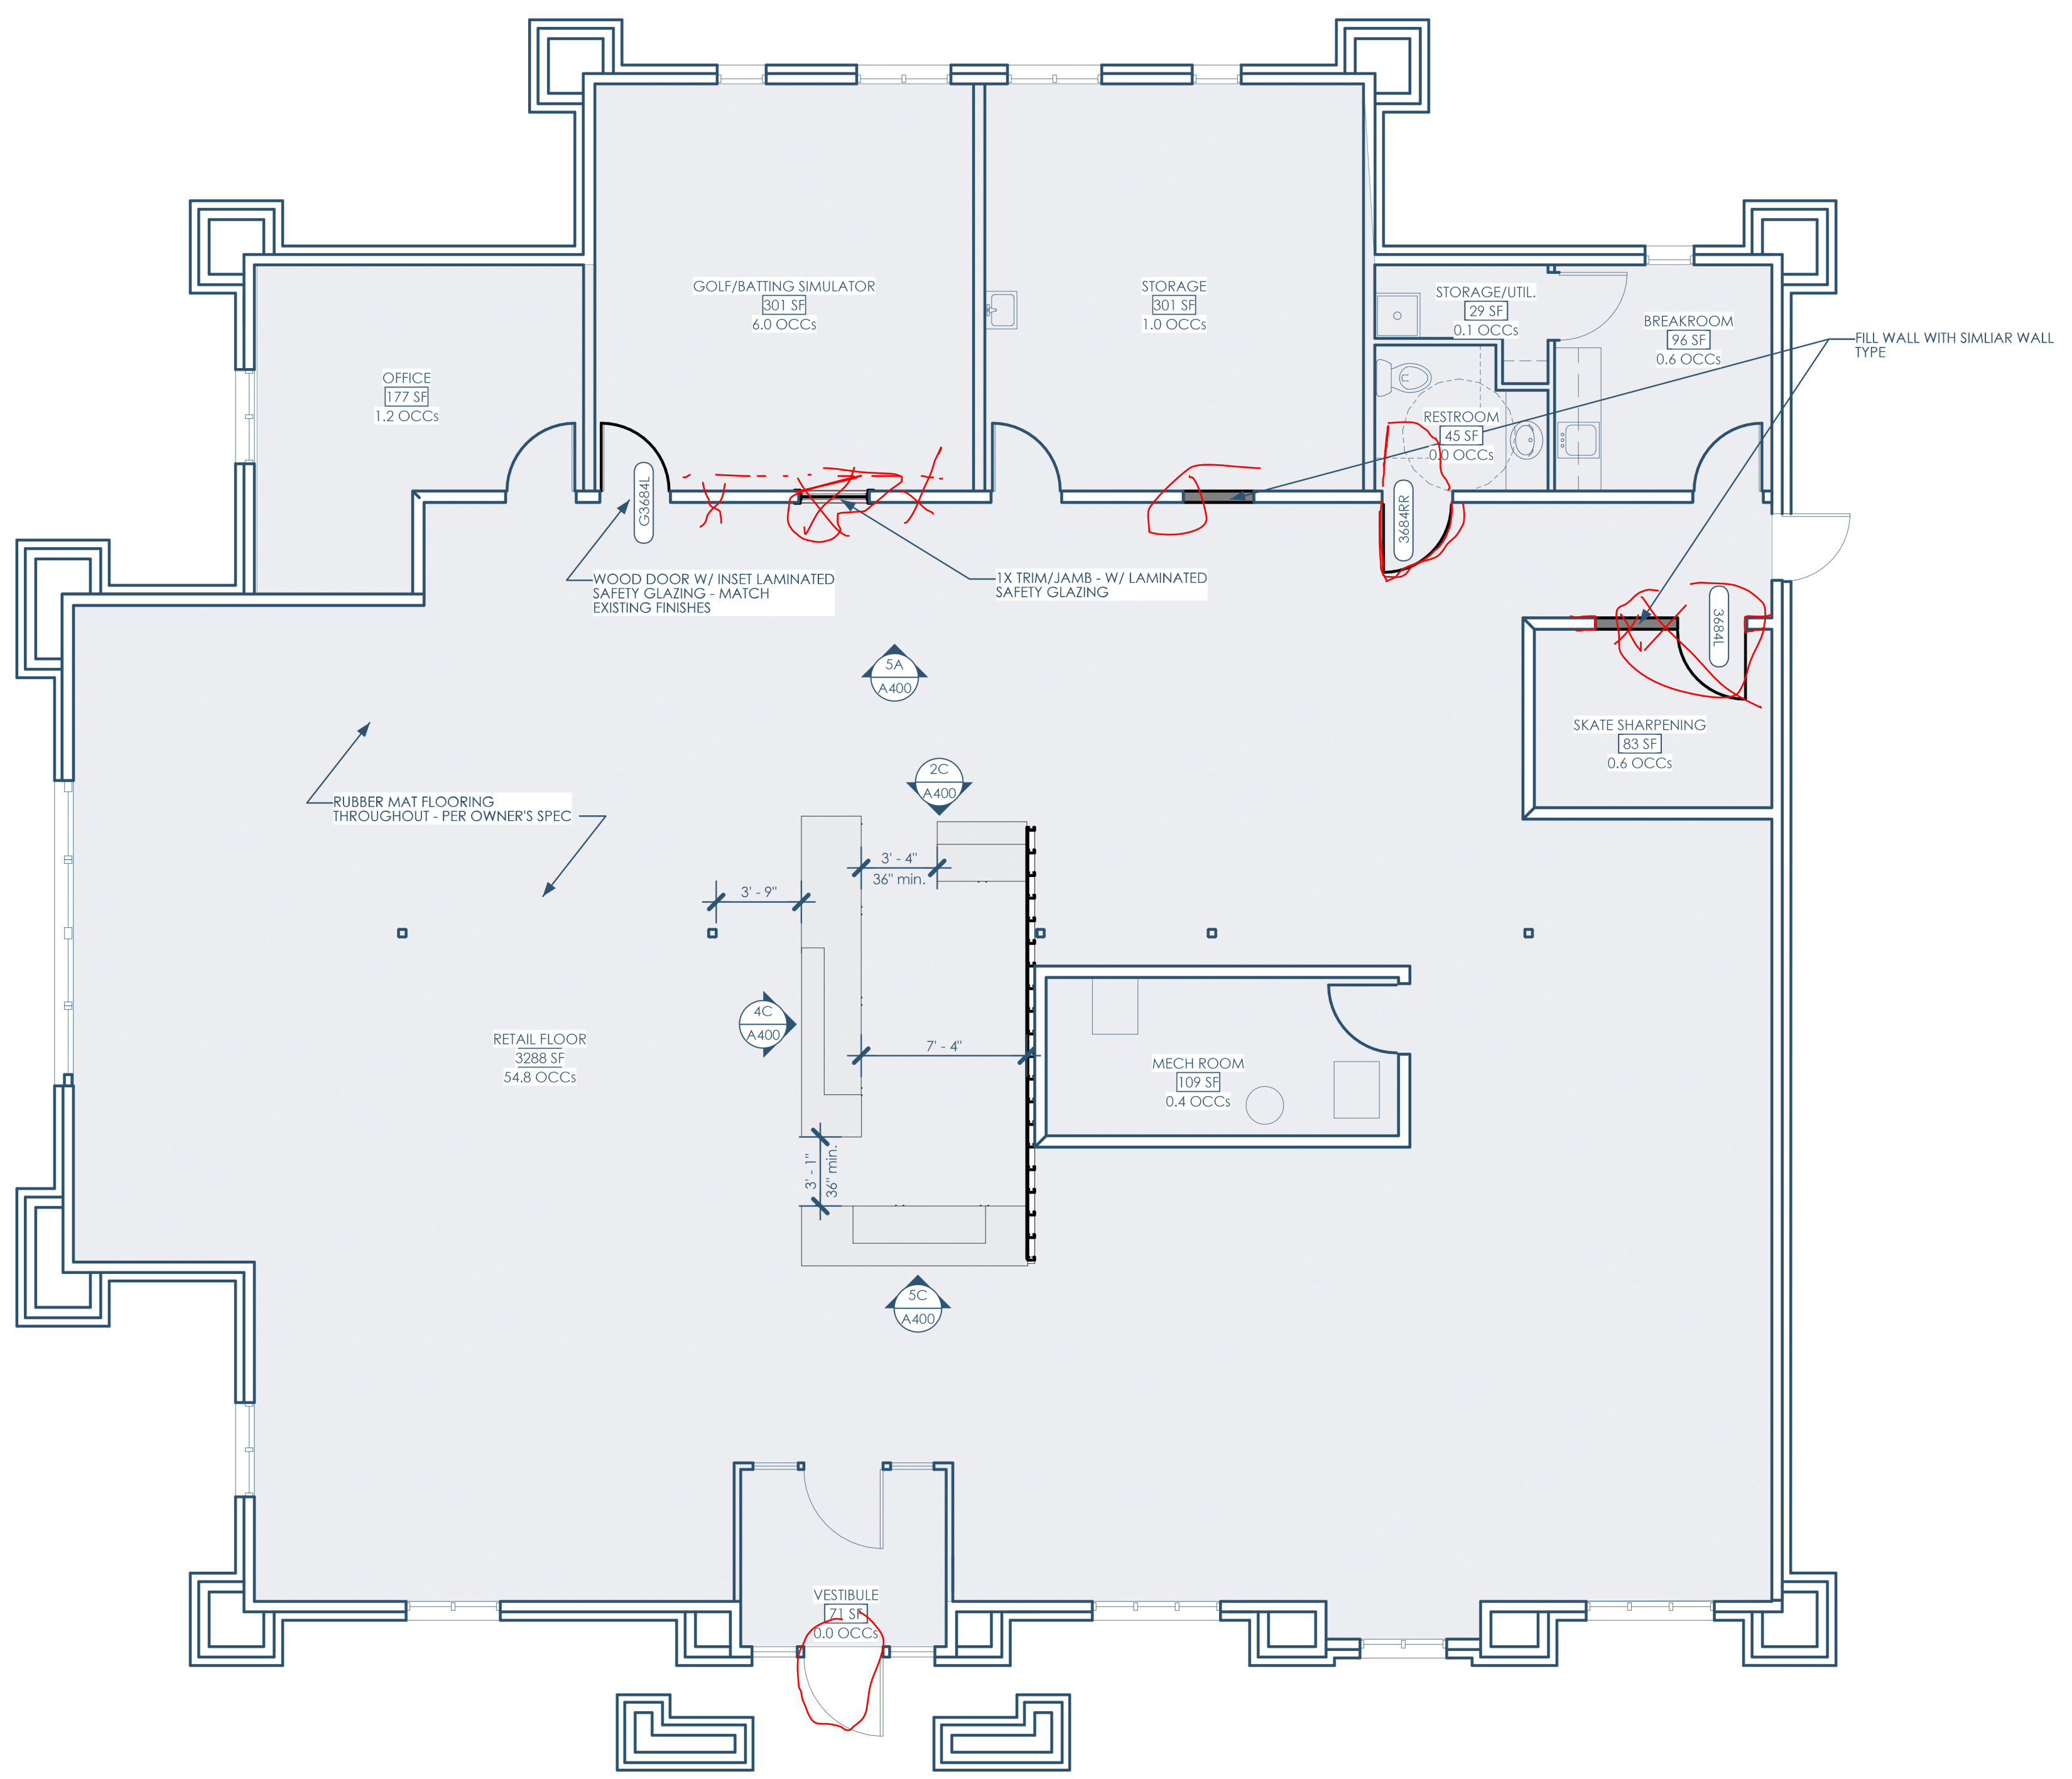

5 4 3 2 1

C

B

A

5B/A100 FLOOR PLAN - 1ST FLOOR
3/16"=1'-0"

4/A100 DEMO PLAN
3/32"=1'-0"

5/A100 RCP - DEMO PLAN
3/32"=1'-0"

Tenant: Play It Again Sports
6674 Odana Rd.
Madison, WI 53719
plasmadison@gmail.com | 608.692.5455

5C/A400 POS - ELEVATION - WEST
3/8"=1'-0"

2C/A400 POS - ELEVATION - EAST
3/8"=1'-0"

5B/A400 PERSPECTIVE 1

4B/A400 PERSPECTIVE 2

2B/A400 PERSPECTIVE 3

5A/A400 WALL - ELEVATION - WEST
3/8"=1'-0"

This project, like most OpeningDesign's projects, is open source (Attribution-ShareAlike 4.0 International - CC BY-SA 4.0) - freely available to any party for future use, assuming the terms such as Attribution and ShareAlike are honored.