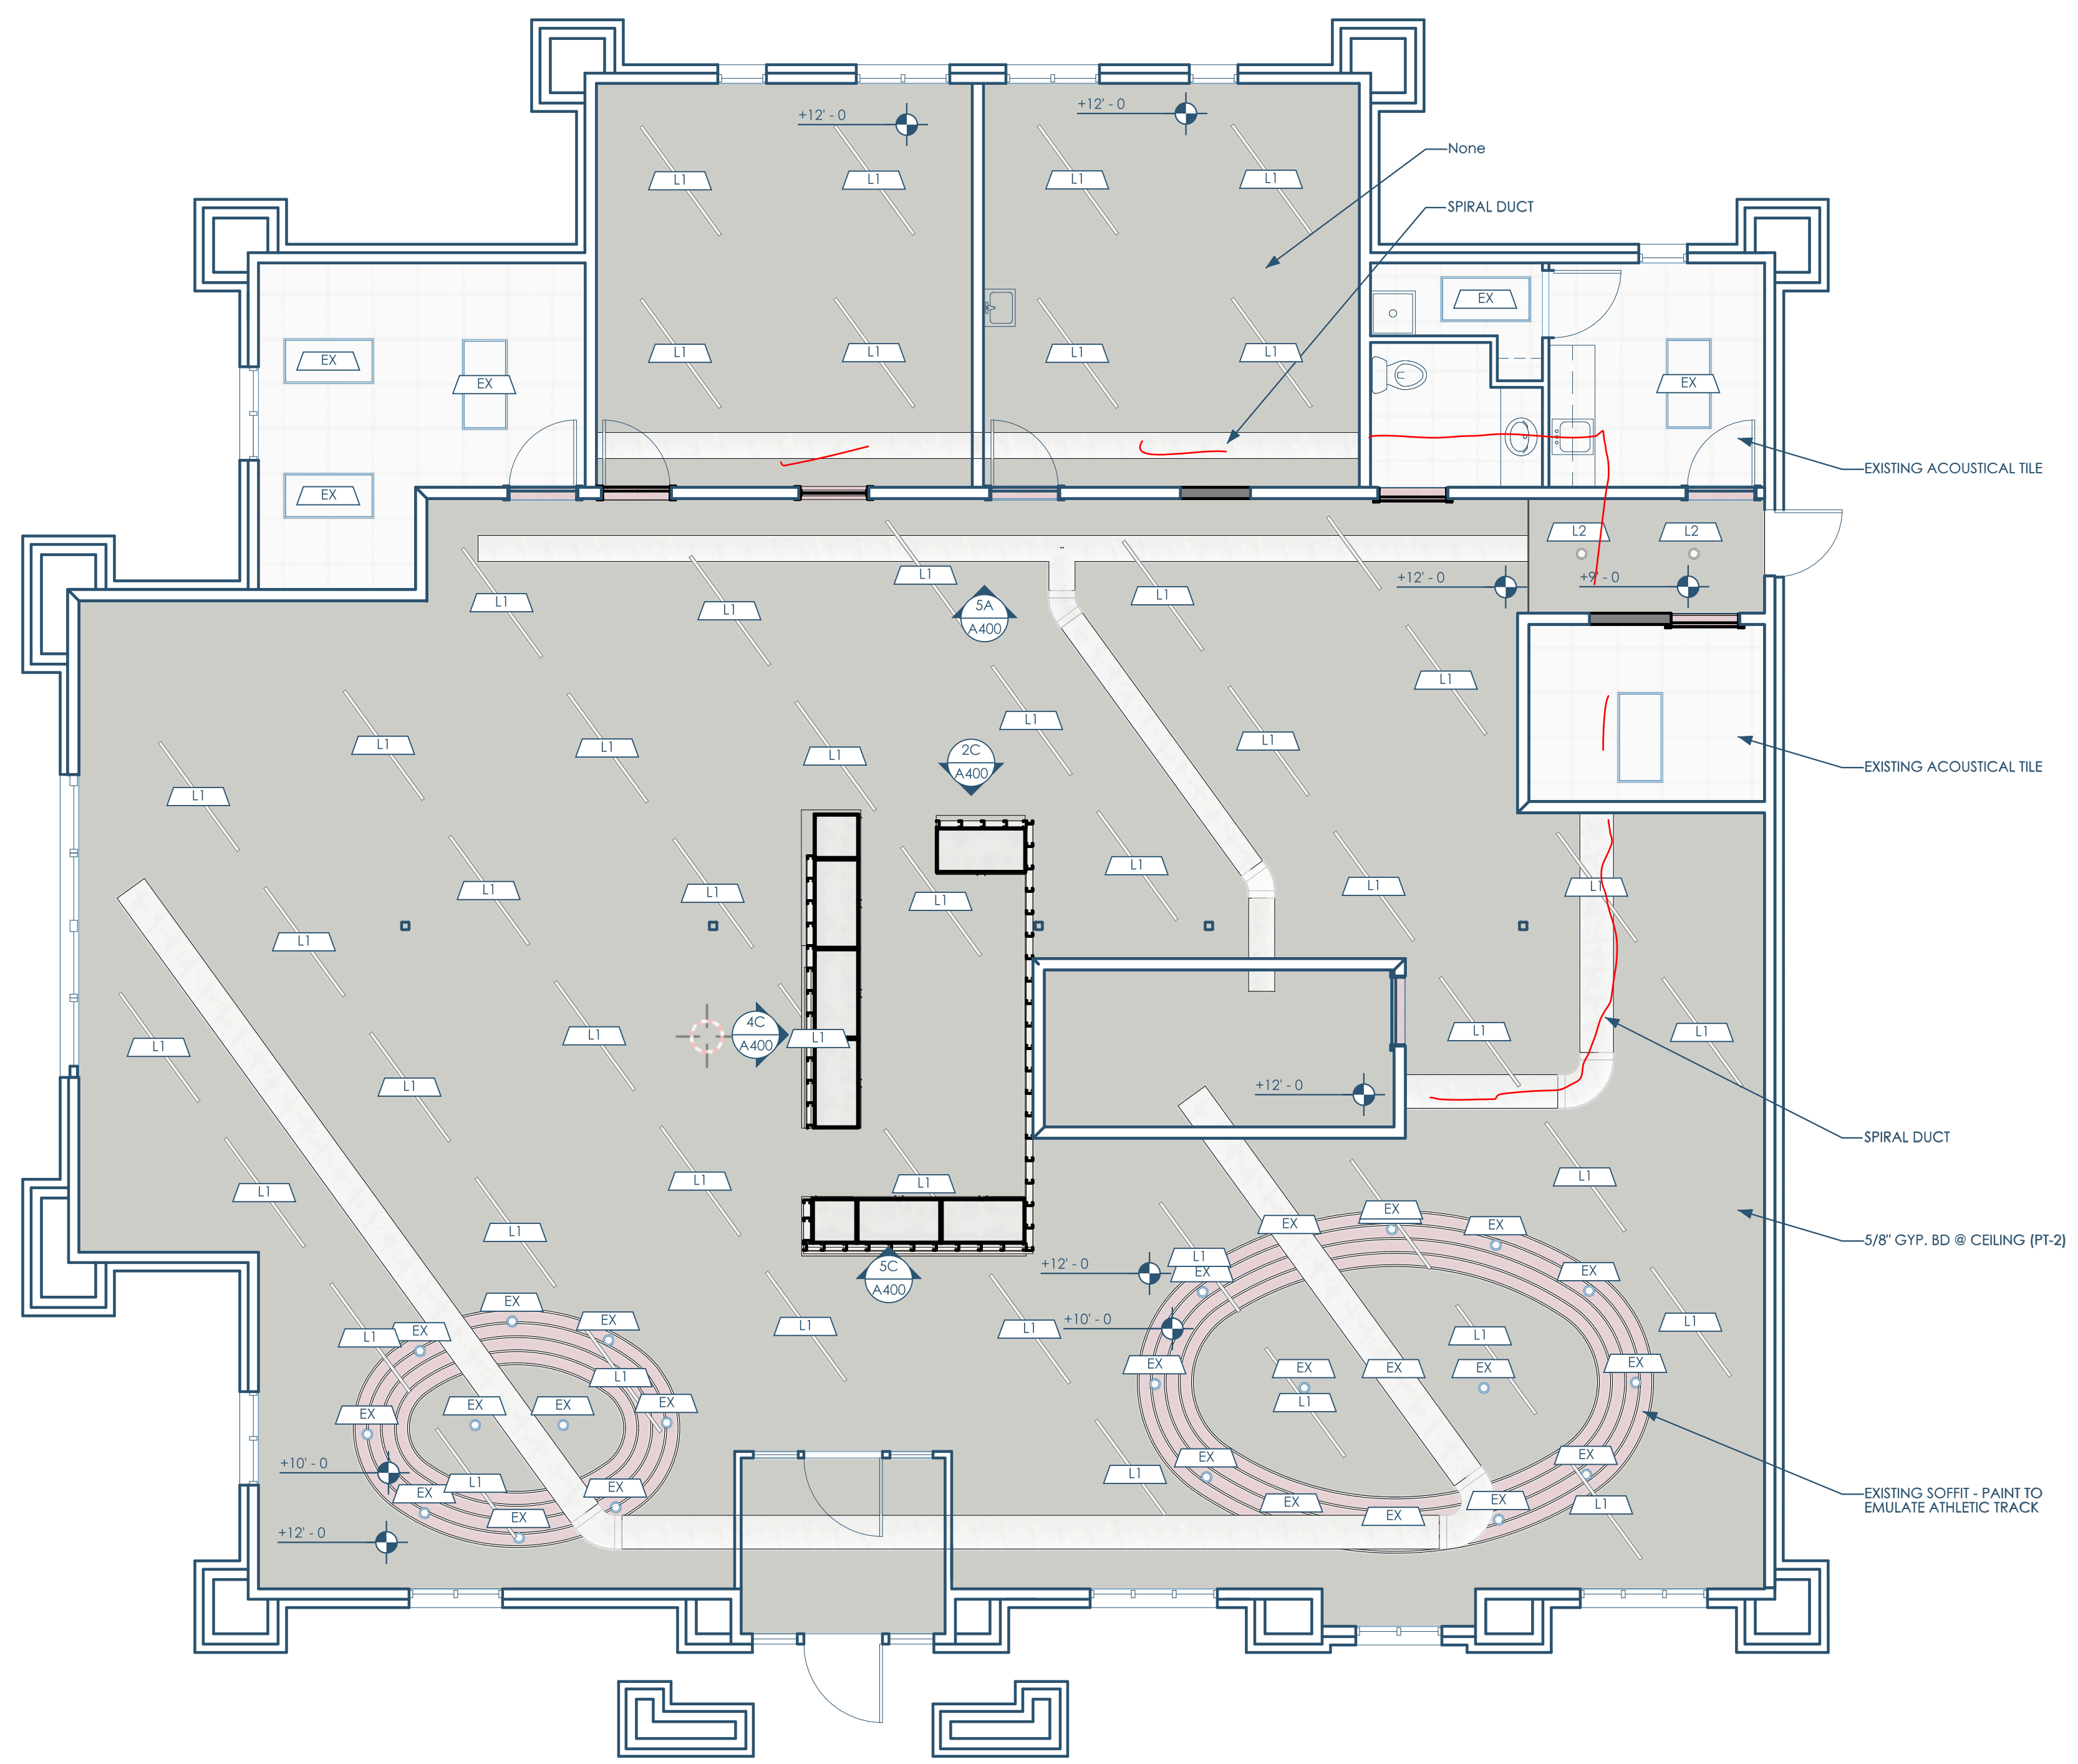

1/A150 RCP - 1ST FLOOR
3/16"=1'-0"

Tenant: Play It Again Sports
6674 Odana Rd.
Madison, WI 53719
plasmadison@gmail.com | 608.692.5455

Architect: OpeningDesign
17 S Fairchild | FL 7
Madison, WI 53703
ryan@openingdesign.com | 773.425.6456

REFLECTED CEILING PLAN
PLAY IT AGAIN SPORTS - SUN PRAIRIE
1721 W MAIN ST, SUN PRAIRIE, WI 53590

A150

This project, like most OpeningDesign's projects, is open source (Attribution-ShareAlike 4.0 International=CC-BY-SA 4.0) - freely available to any party for future use, assuming the terms such as Attribution and ShareAlike are honored.