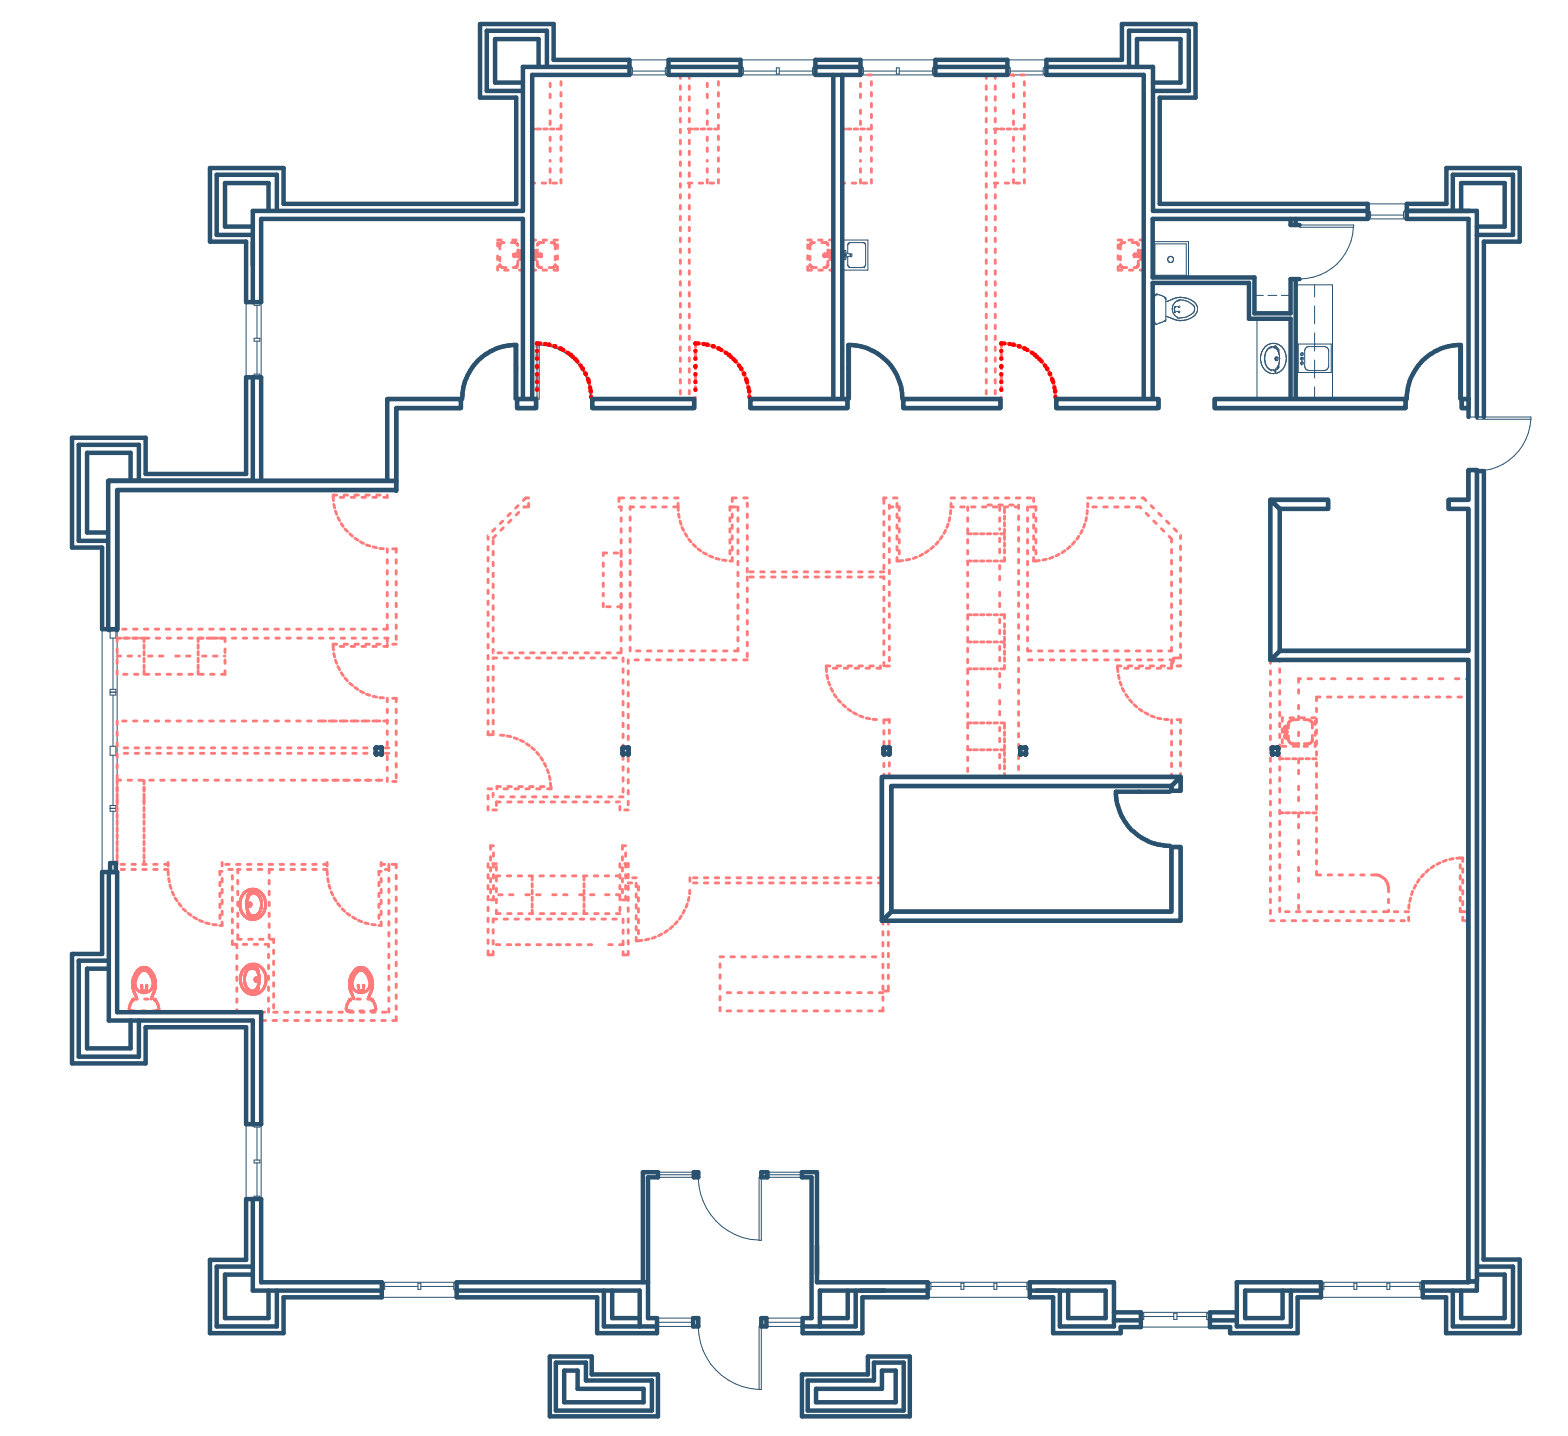

5 4 3 2 1

C

B

A

5B/A100 FLOOR PLAN - 1ST FLOOR
3/16"=1'-0"

4/A100 DEMO PLAN
3/32"=1'-0"

5/A100 RCP - DEMO PLAN
3/32"=1'-0"

Tenant: Play It Again Sports
6674 Odana Rd.
Madison, WI 53719
plasmadison@gmail.com | 608.692.5455

5C/A400 POS - ELEVATION - WEST
3/8"=1'-0"

2C/A400 POS - ELEVATION - EAST
3/8"=1'-0"

5B/A400 PERSPECTIVE 1

4B/A400 PERSPECTIVE 2

2B/A400 PERSPECTIVE 3

5A/A400 WALL - ELEVATION - WEST
3/8"=1'-0"

This project, like most OpeningDesign's projects, is open source (Attribution-ShareAlike 4.0 International - CC BY-SA 4.0) - freely available to any party for future use, assuming the terms such as Attribution and ShareAlike are honored.