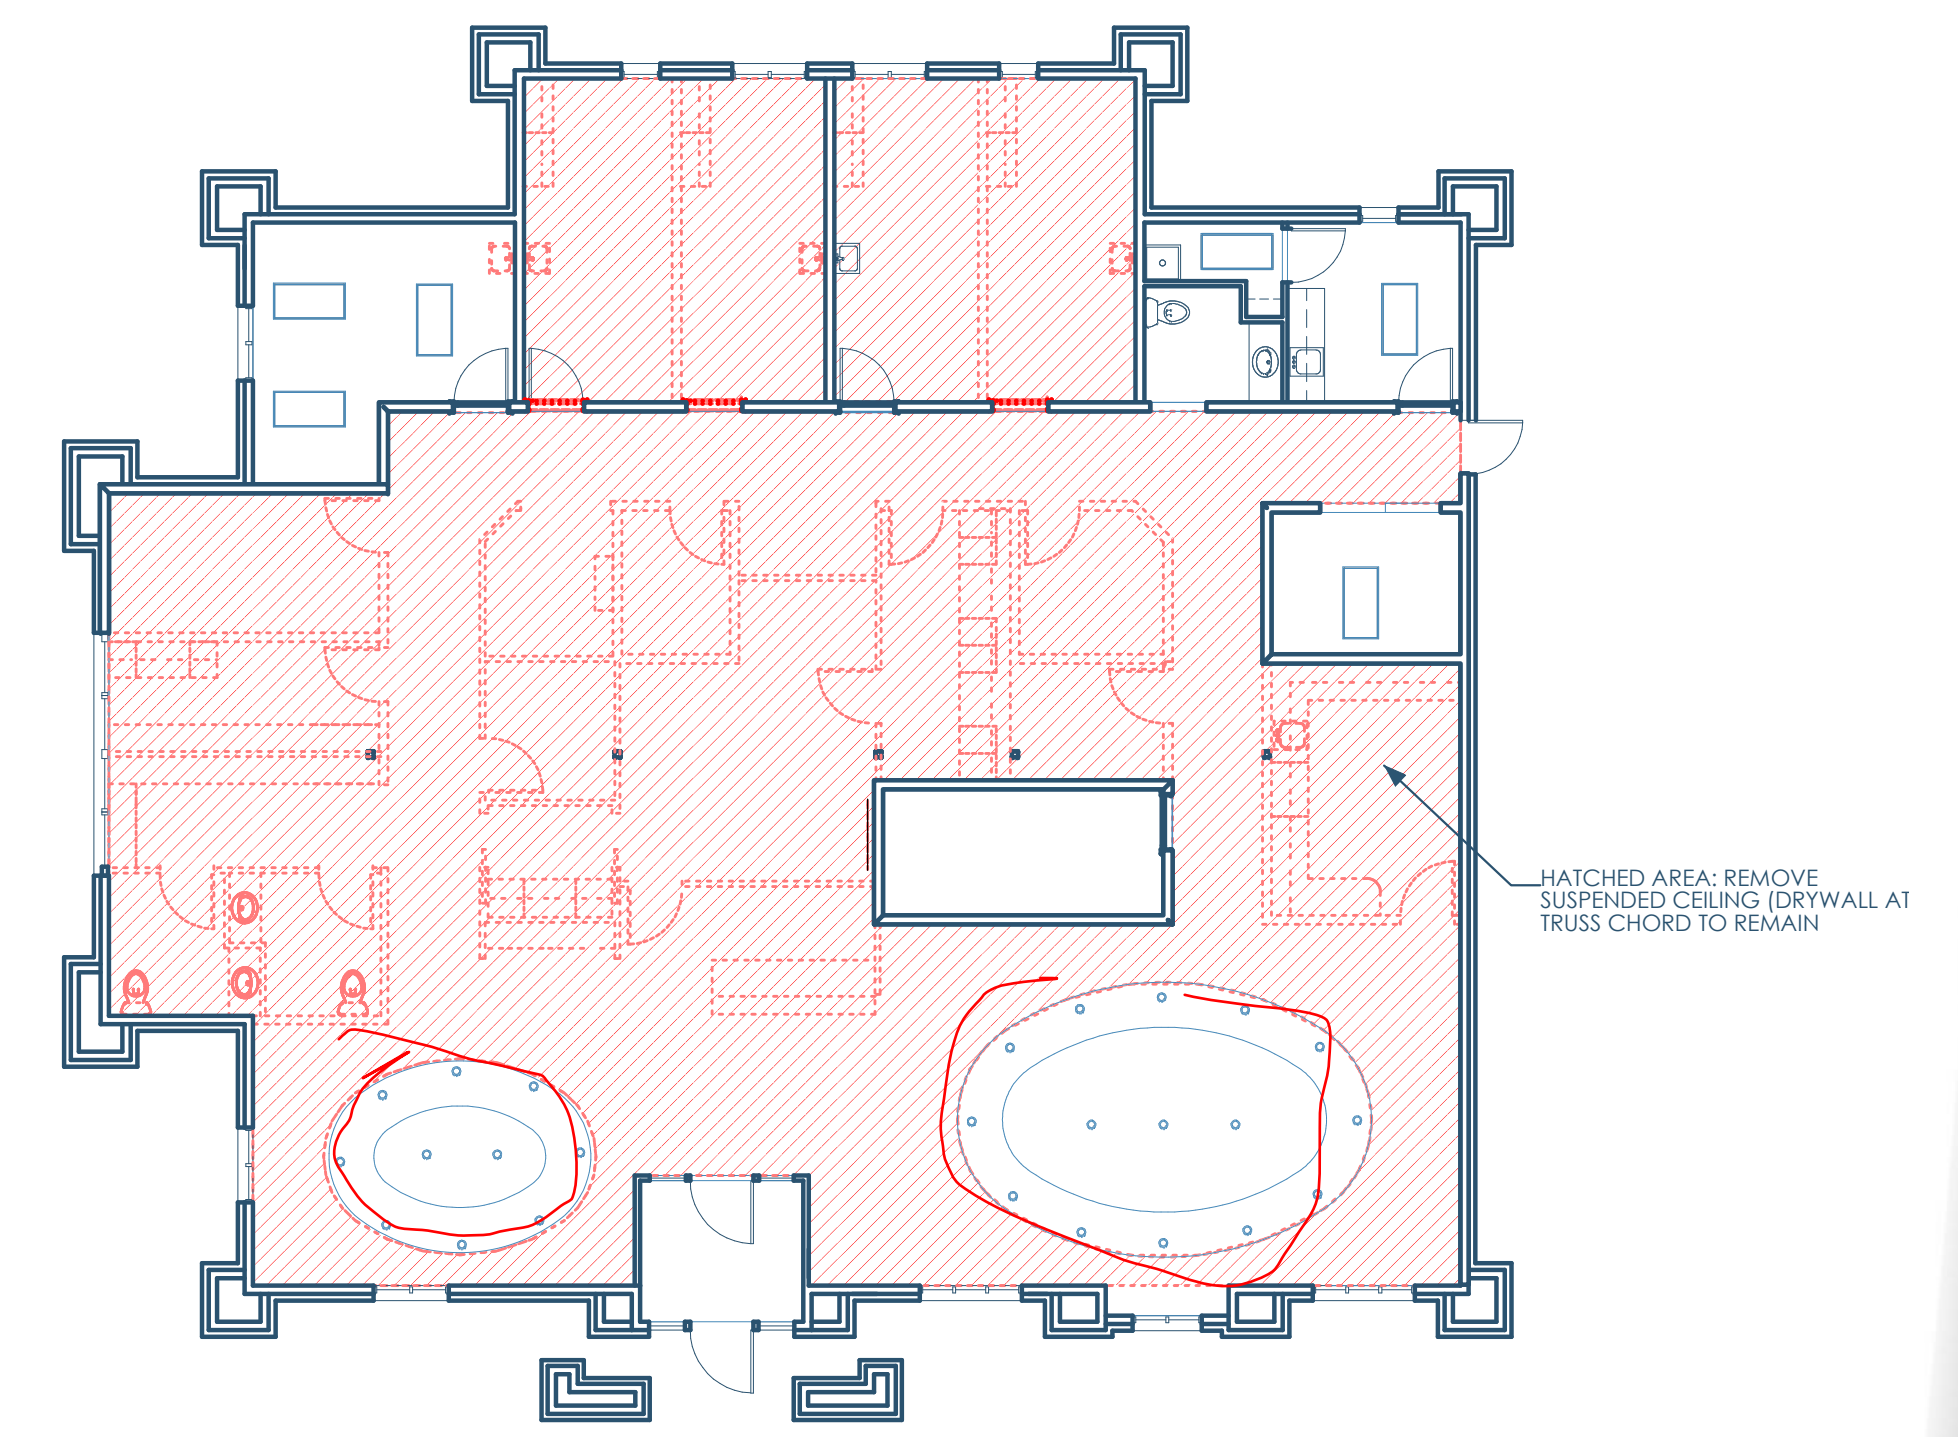

5 4 3 2 1

C

B

A

5B/A100 FLOOR PLAN - 1ST FLOOR
3/16"=1'-0"

4/A100 DEMO PLAN
3/32"=1'-0"

5/A100 RCP - DEMO PLAN
3/32"=1'-0"

Tenant: Play It Again Sports
6674 Odana Rd.
Madison, WI 53719
plasmadison@gmail.com | 608.692.5455

5C/A400 POS - ELEVATION - WEST
3/8"=1'-0"

2C/A400 POS - ELEVATION - EAST
3/8"=1'-0"

5B/A400 PERSPECTIVE 1

4B/A400 PERSPECTIVE 2

2B/A400 PERSPECTIVE 3

5A/A400 WALL - ELEVATION - WEST
3/8"=1'-0"

This project, like most OpeningDesign's projects, is open source (Attribution-ShareAlike 4.0 International - CC BY-SA 4.0) - freely available to any party for future use, assuming the terms such as Attribution and ShareAlike are honored.