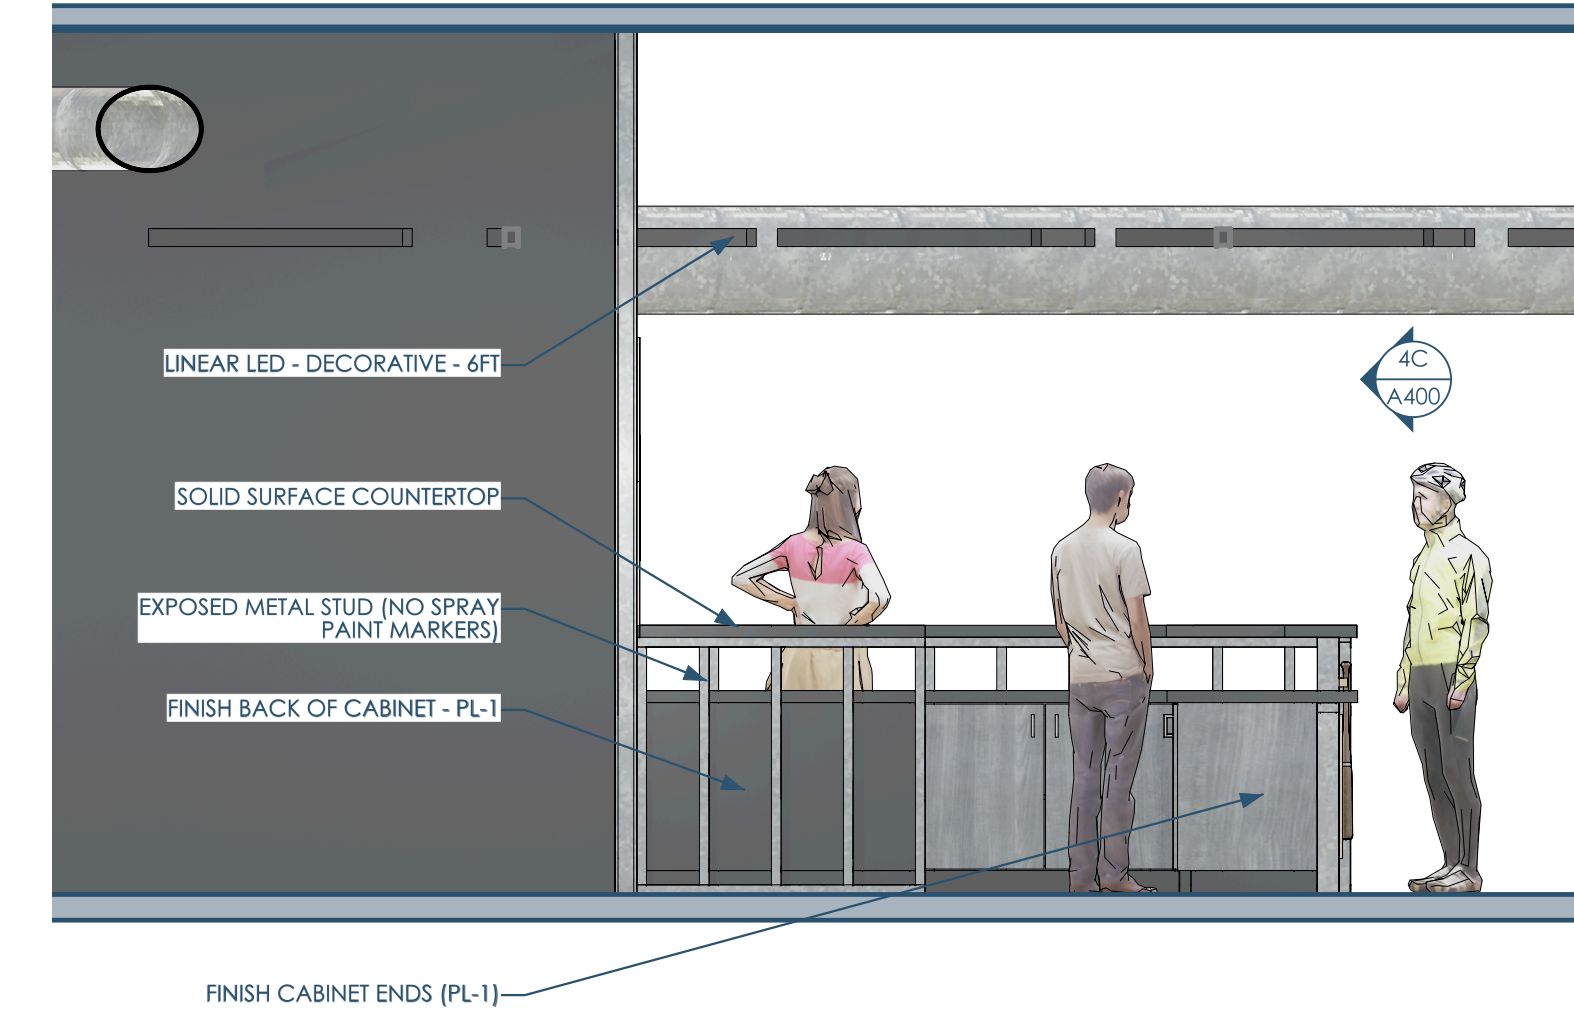

1/A150 RCP - 1ST FLOOR
3/16"=1'-0"

Tenant: Play It Again Sports
6674 Odana Rd.
Madison, WI 53719
plasmadison@gmail.com | 608.692.5455

Architect: OpeningDesign
17 S Fairchild | FL 7
Madison, WI 53703
ryan@openingdesign.com | 773.425.6456

5C/A400 POS - ELEVATION - WEST
3/8"=1'-0"

2C/A400 POS - ELEVATION - EAST
3/8"=1'-0"

5B/A400 PERSPECTIVE 1

4B/A400 PERSPECTIVE 2

2B/A400 PERSPECTIVE 3

5A/A400 WALL - ELEVATION - WEST
3/8"=1'-0"

This project, like most OpeningDesign's projects, is open source (Attribution-ShareAlike 4.0 International - CC BY-SA 4.0) - freely available to any party for future use, assuming the terms such as Attribution and ShareAlike are honored.