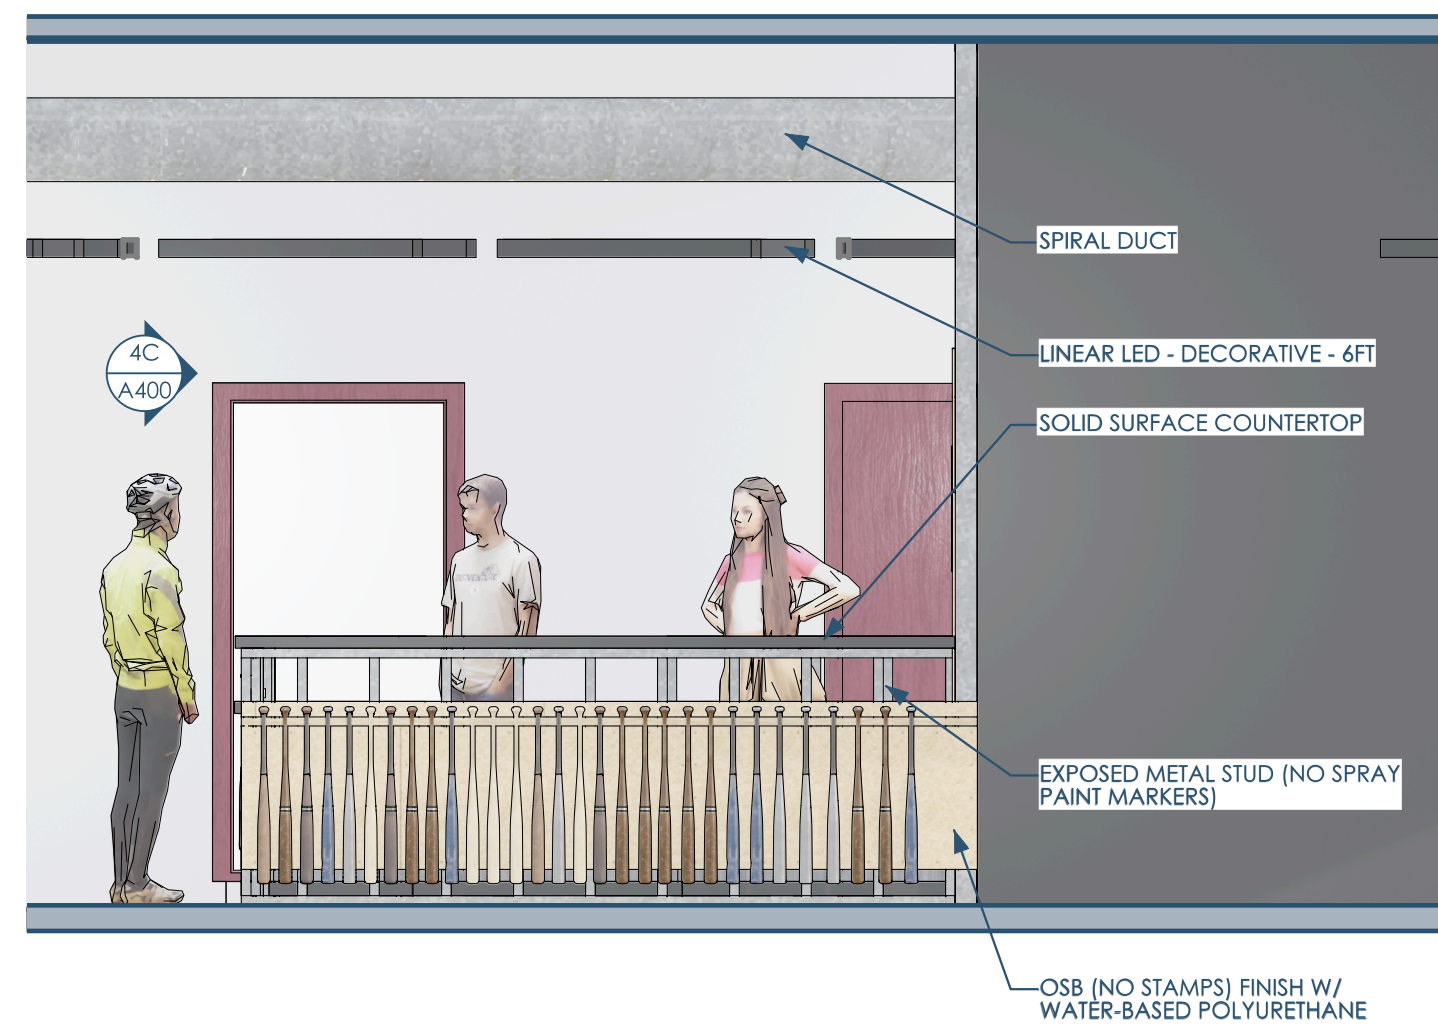

1/A150 RCP - 1ST FLOOR
3/16"=1'-0"

Tenant: Play It Again Sports
6674 Odana Rd.
Madison, WI 53719
plasmadison@gmail.com | 608.692.5455

Architect: OpeningDesign
17 S Fairchild | FL 7
Madison, WI 53703
ryan@openingdesign.com | 773.425.6456

5C/A400 POS - ELEVATION - WEST
3/8"=1'-0"

2C/A400 POS - ELEVATION - EAST
3/8"=1'-0"

5B/A400 PERSPECTIVE 1

4B/A400 PERSPECTIVE 2

2B/A400 PERSPECTIVE 3

5A/A400 WALL - ELEVATION - WEST
3/8"=1'-0"

This project, like most OpeningDesign's projects, is open source (Attribution-ShareAlike 4.0 International - CC BY-SA 4.0) - freely available to any party for future use, assuming the terms such as Attribution and ShareAlike are honored.