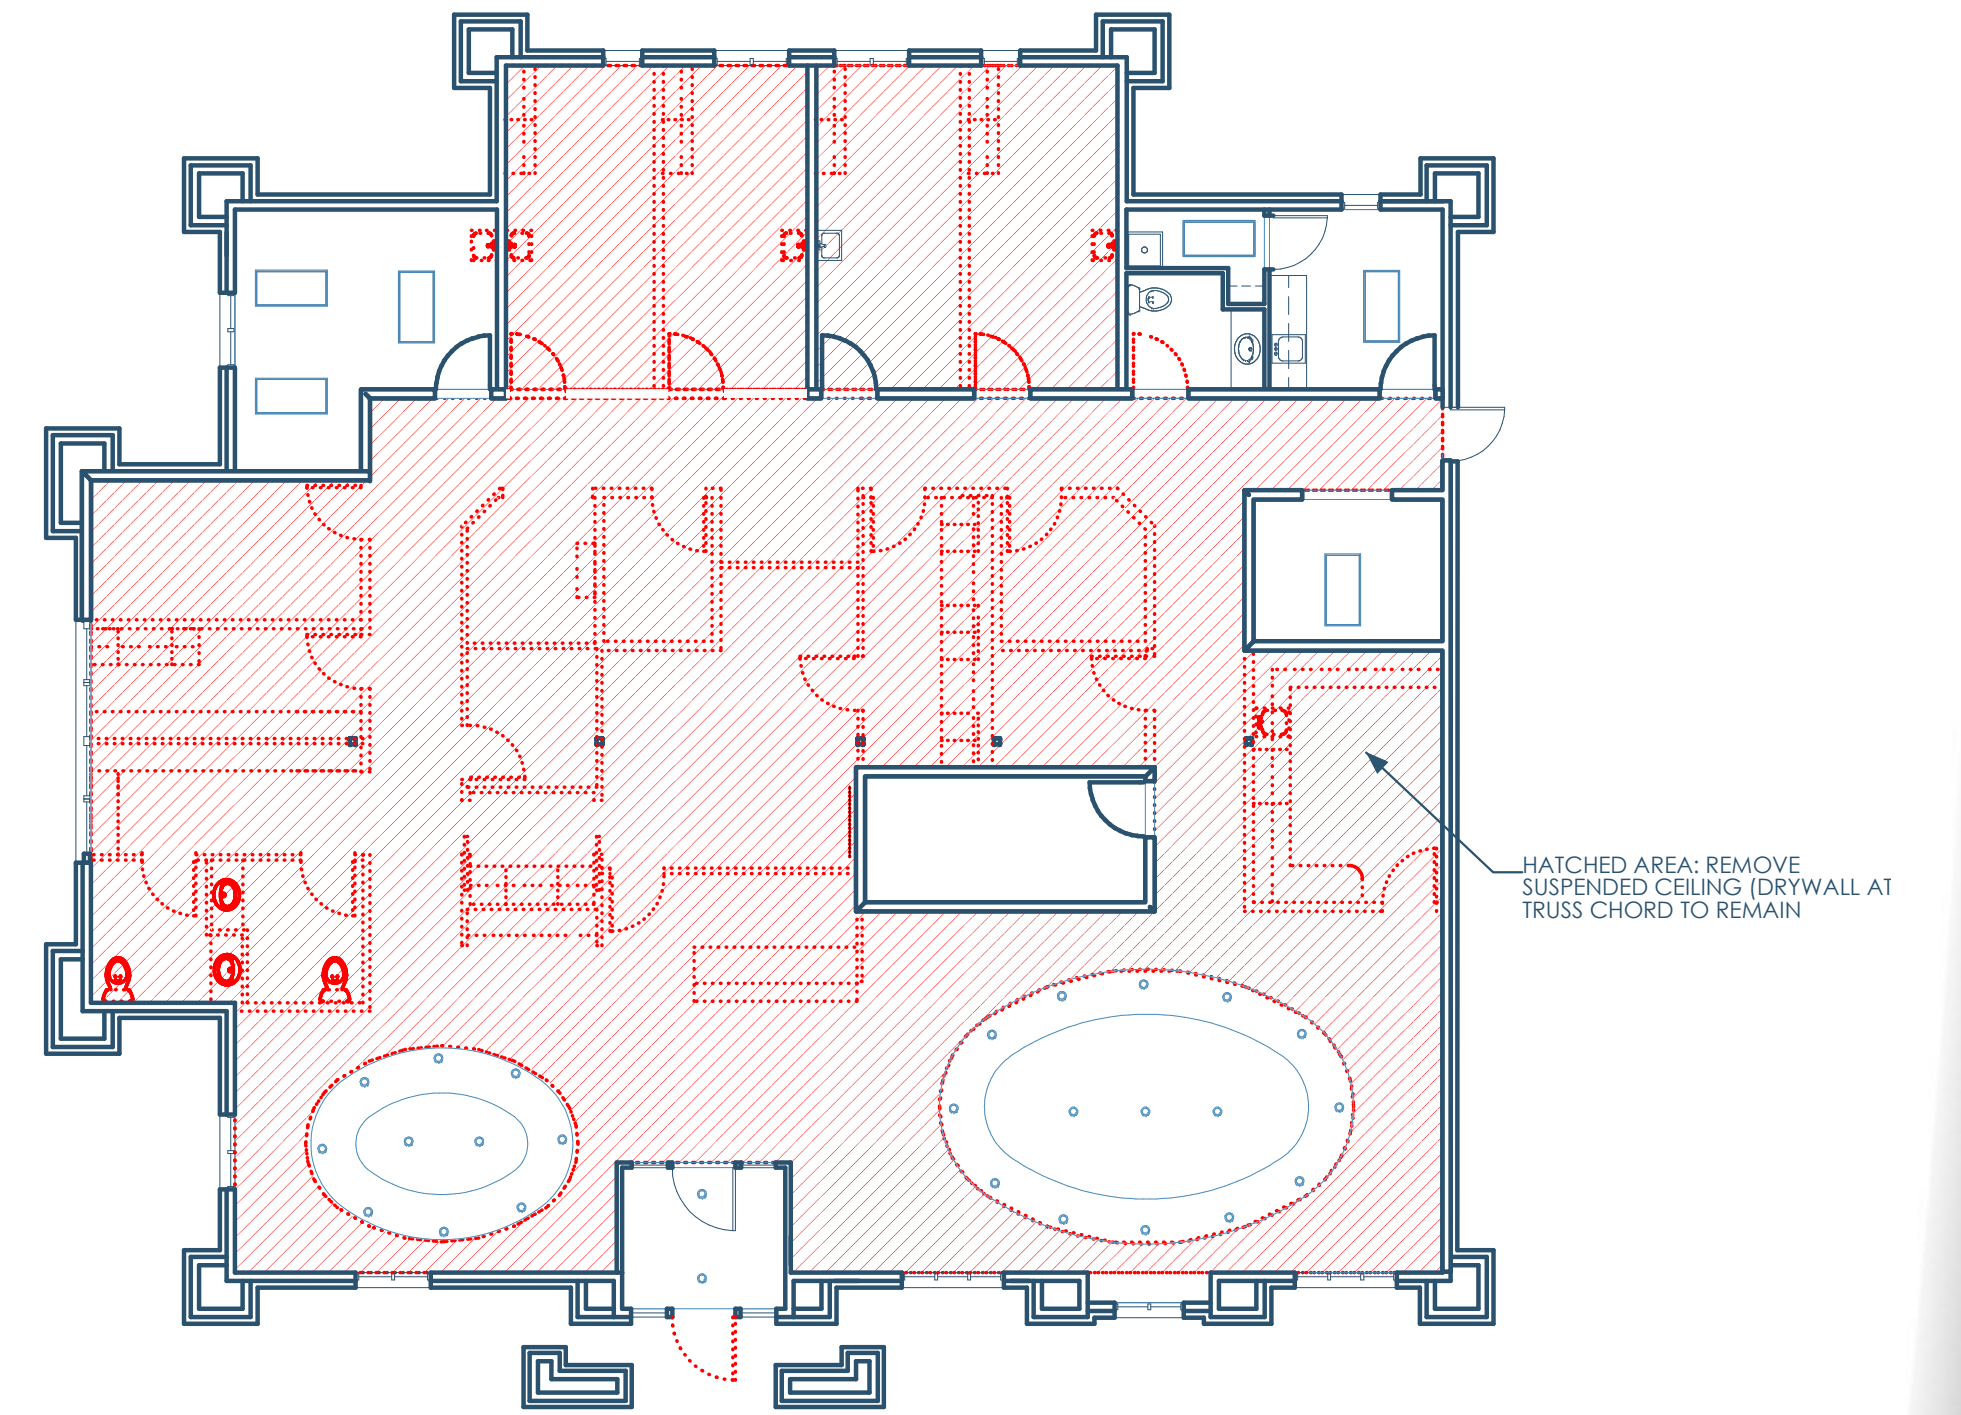

5A/A100 FLOOR PLAN - 1ST FLOOR
3/16"=1'-0"

2B/A100 DEMO PLAN
3/32"=1'-0"

2A/A100 RCP - DEMO PLAN
3/32"=1'-0"

Tenant: Play It Again Sports
6674 Odana Rd.
Madison, WI 53719
plasmadison@gmail.com | 608.692.5455

Architect: OpeningDesign
17 S Fairchild | FL 7
Madison, WI 53703
ryan@openingdesign.com | 773.425.6456

FLOOR & SITE PLAN
PLAY IT AGAIN SPORTS - SUN PRAIRIE
1721 W MAIN ST, SUN PRAIRIE, WI 53590

A100

This project, like most OpeningDesign's projects, is open source. (Attribution-ShareAlike 4.0 International=CC-BY-SA 4.0)=freely available to any party for future use, assuming the terms such as Attribution and ShareAlike are honored.