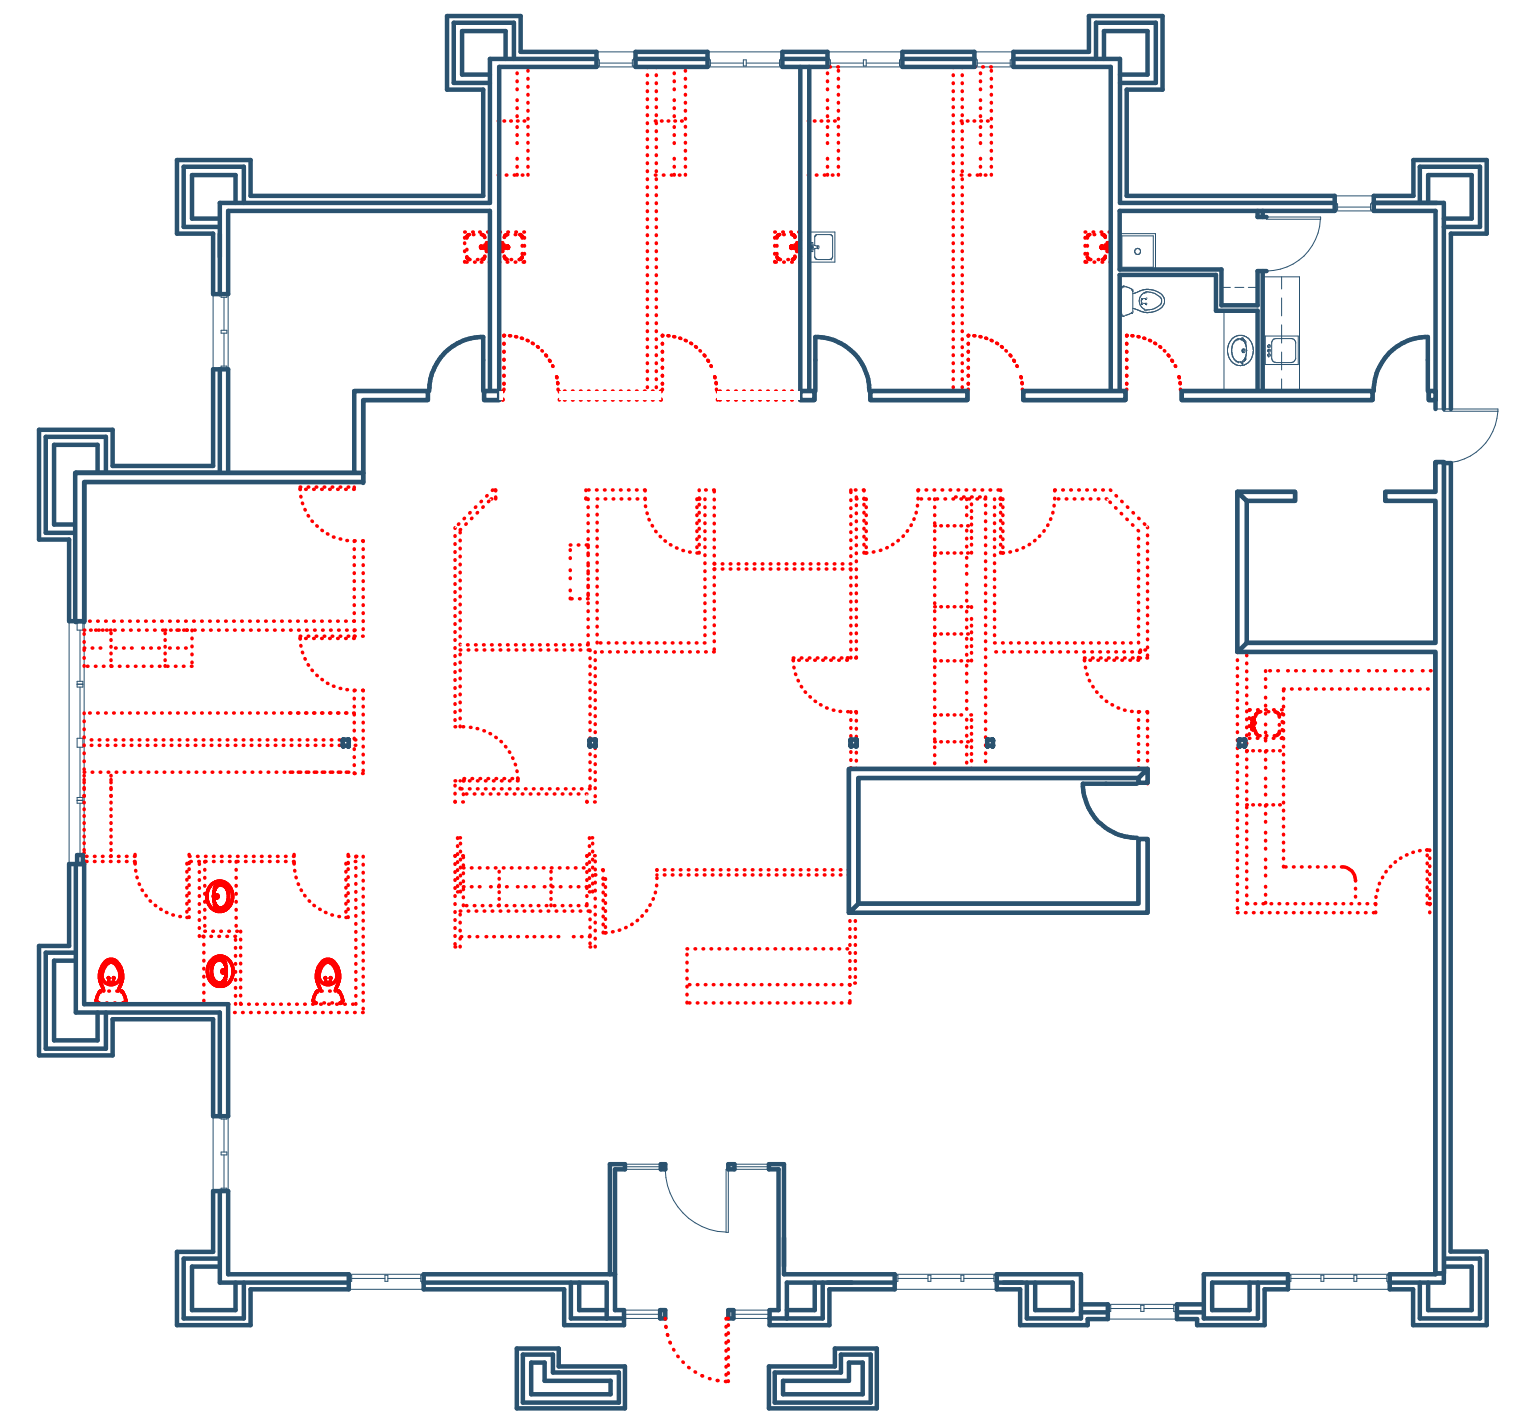

5A/A100 FLOOR PLAN - 1ST FLOOR
3/16"=1'-0"

2B/A100 DEMO PLAN
3/32"=1'-0"

2A/A100 RCP - DEMO PLAN
3/32"=1'-0"

Tenant: Play It Again Sports
6674 Odana Rd.
Madison, WI 53719
plasmadison@gmail.com | 608.692.5455

Architect: OpeningDesign
17 S Fairchild | FL 7
Madison, WI 53703
ryan@openingdesign.com | 773.425.6456

FLOOR & SITE PLAN
PLAY IT AGAIN SPORTS - SUN PRAIRIE
1721 W MAIN ST, SUN PRAIRIE, WI 53590

A100

This project, like most OpeningDesign's projects, is open source. (Attribution-ShareAlike 4.0 International=CC-BY-SA 4.0)=freely available to any party for future use, assuming the terms such as Attribution and ShareAlike are honored.