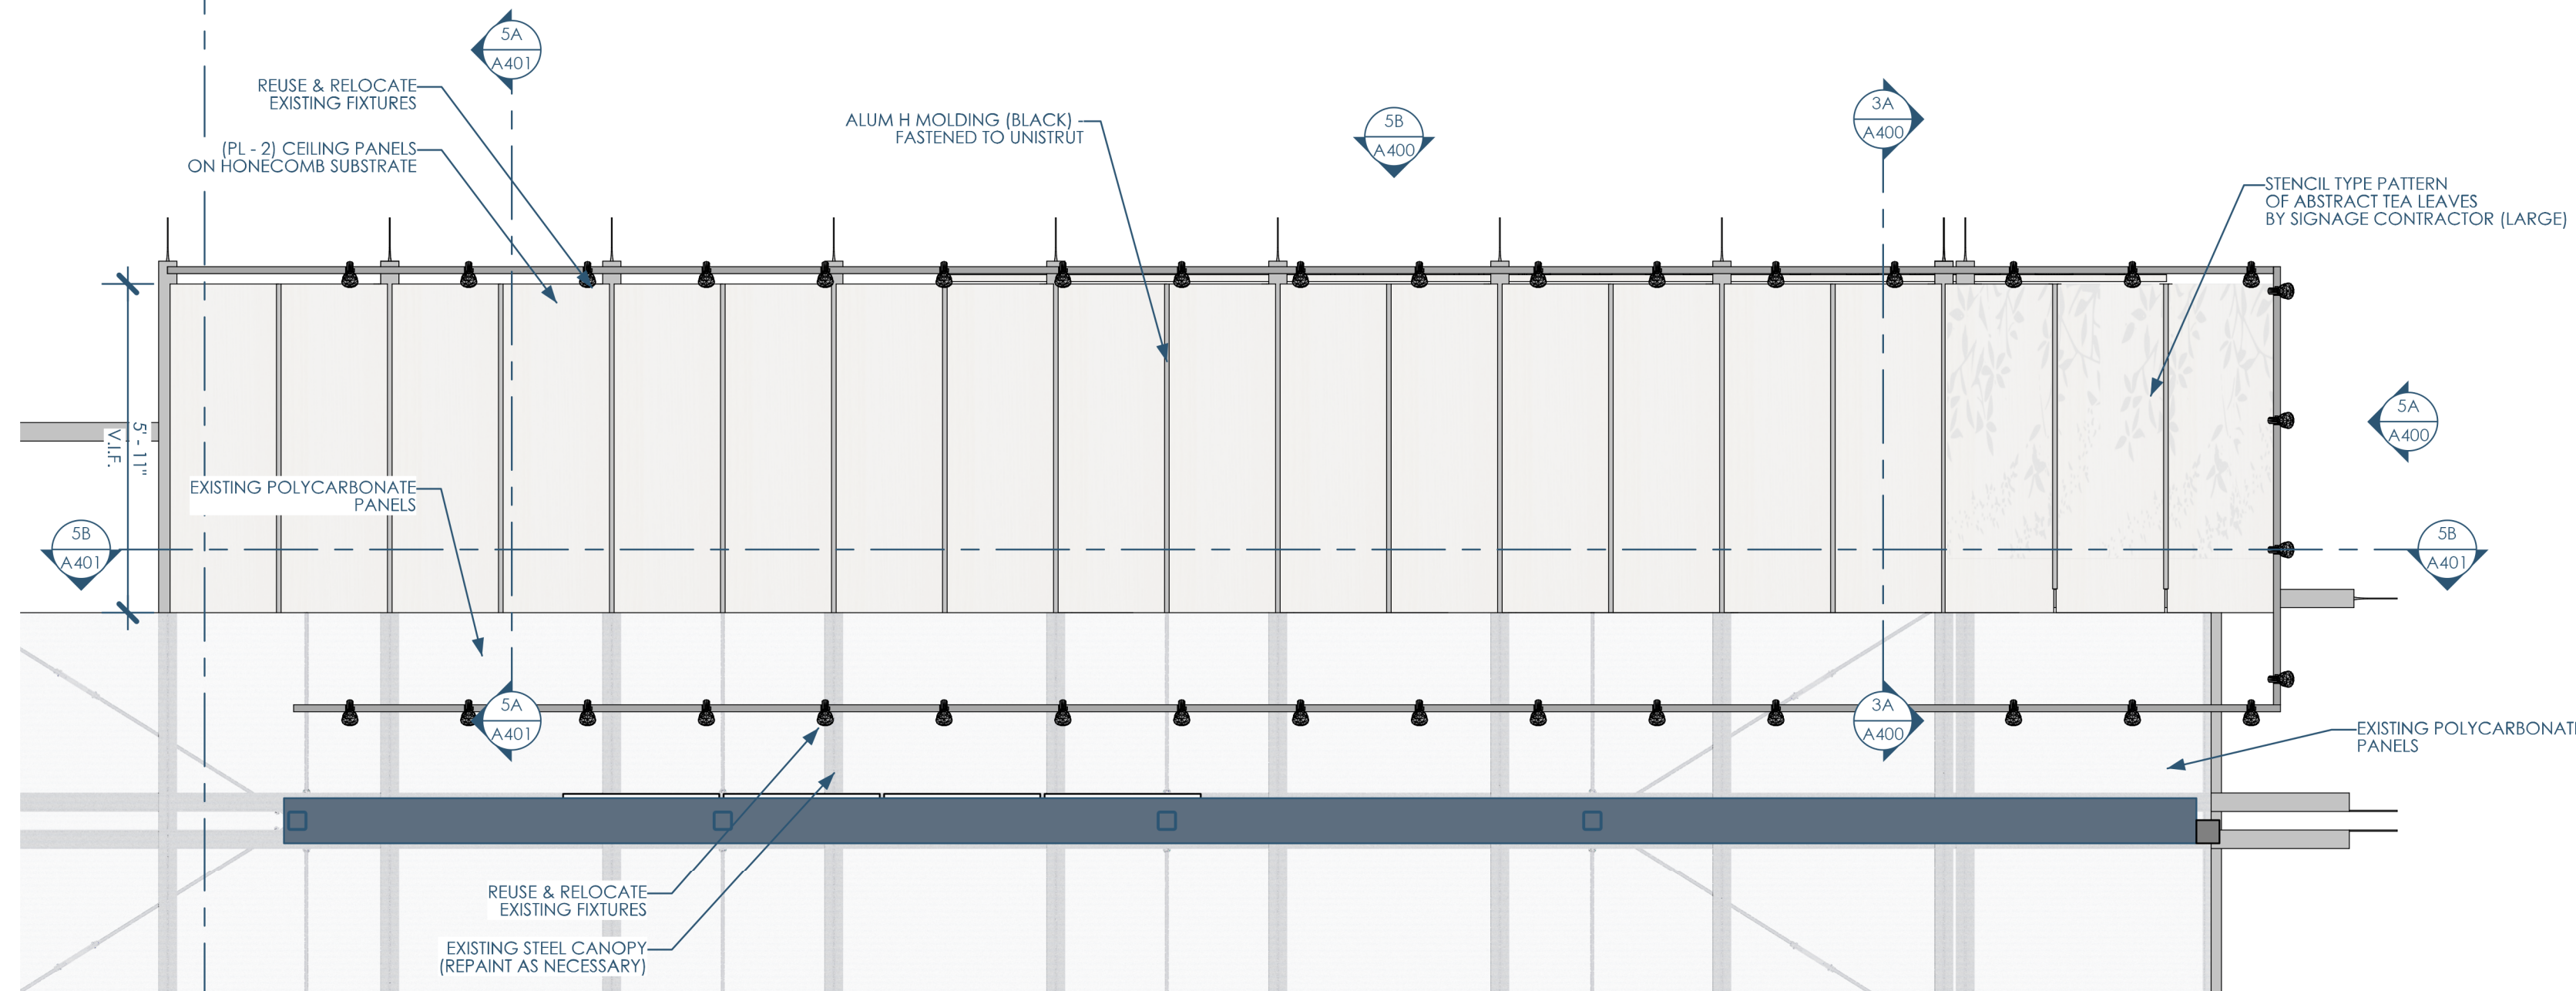

5C/ASK-0 FLOOR PLAN - ABOVE CANOPY  
3/8\"/>

5B/ASK-0 RCP  
3/8\"/>

2C/ASK-0 PANEL DETAIL  
1-1/2\"/>

2B/ASK-0 RENDERING 1

Architect: Opening Design  
17 S Fairchild | FL 7  
Madison, WI 53703  
ryan@openingdesign.com | 773.425.6456

This project, like most Opening Design's projects, is open source. (Attribution-ShareAlike 4.0 International--CC-BY-SA 4.0)--freely available to any party for future use, assuming the terms such as Attribution and ShareAlike are honored.