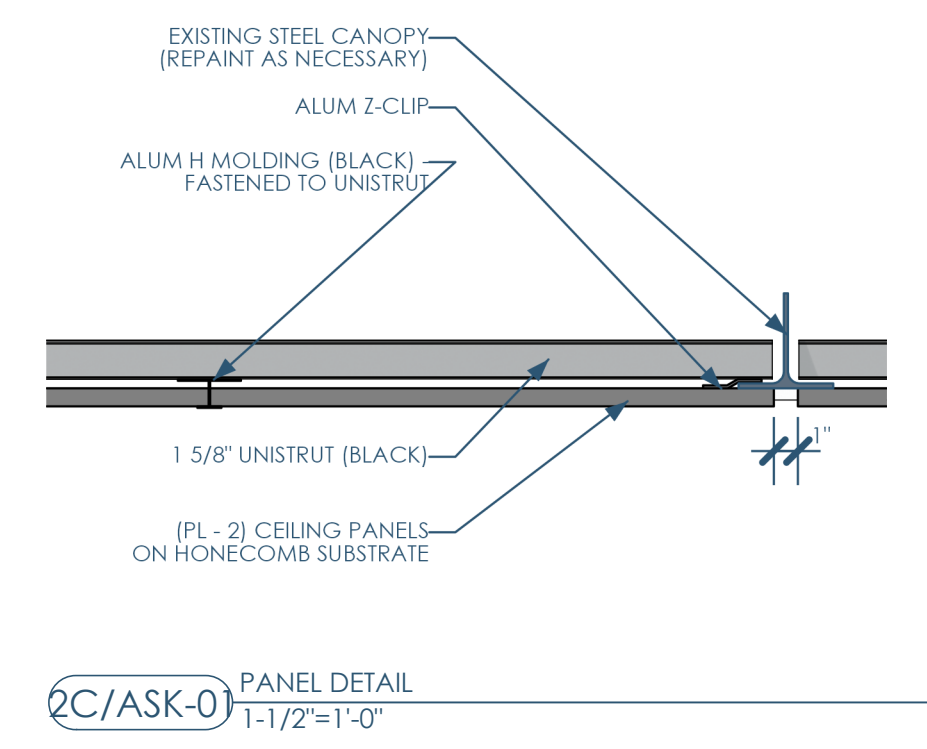

5C/ASK-0 FLOOR PLAN - ABOVE CANOPY  
3/8\"/>

5B/ASK-0 RCP  
3/8\"/>

2C/ASK-0 PANEL DETAIL  
1-1/2\"/>

2B/ASK-0 RENDERING 1

Architect: Opening Design  
17 S Fairchild | FL 7  
Madison, WI 53703  
ryan@openingdesign.com | 773.425.6456