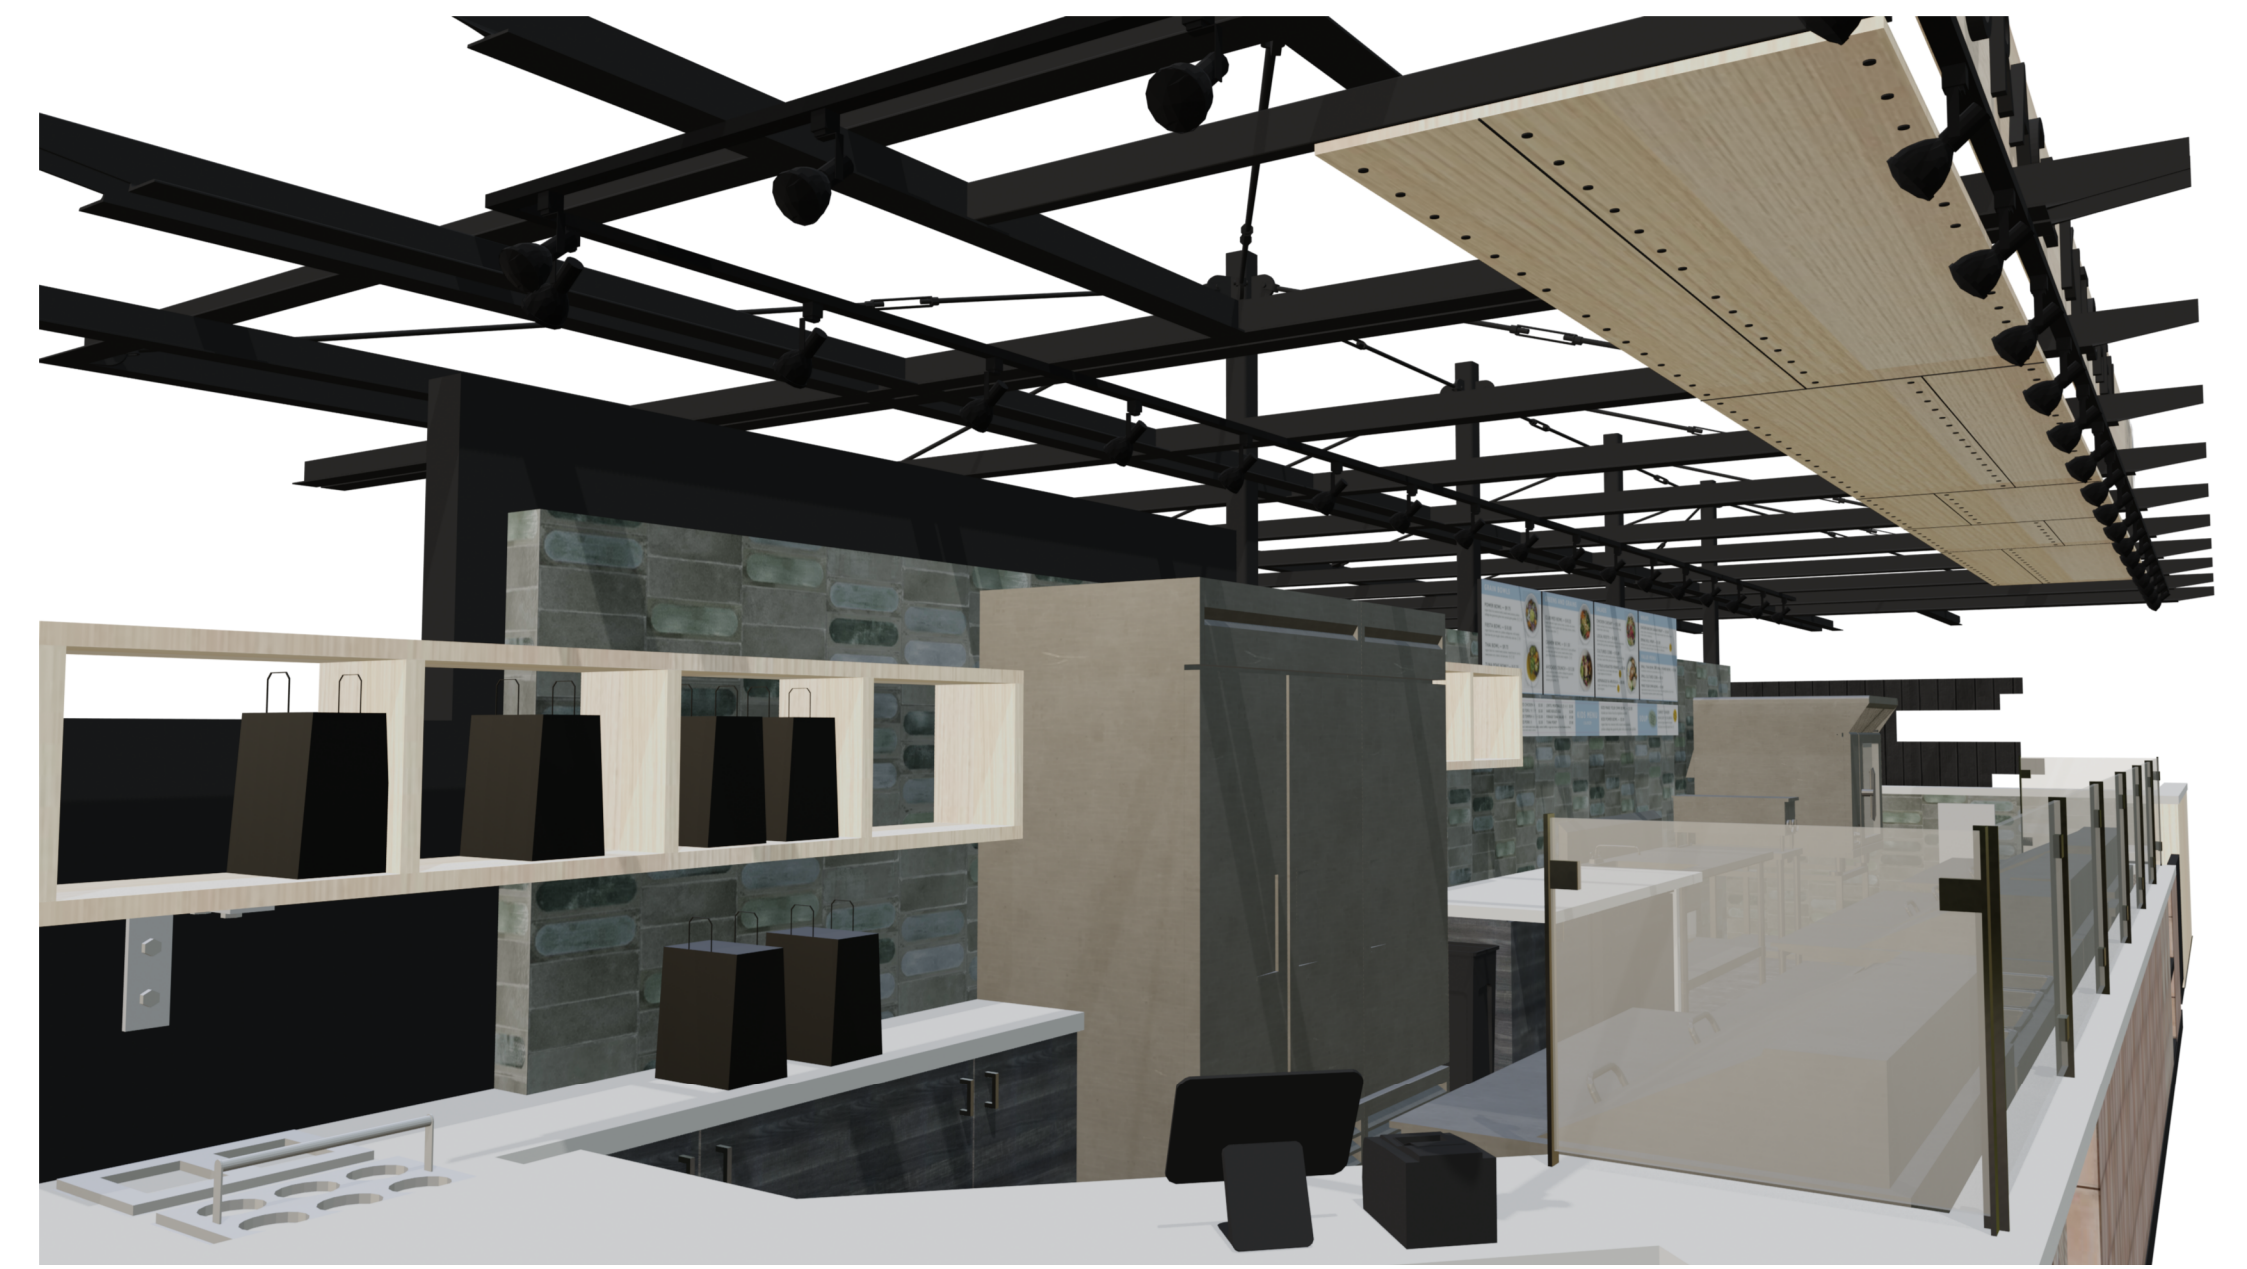

5B/ASK-01 FLOOR PLAN - ABOVE CANOPY  
3/8"=1'-0"

2B/ASK-01 RENDERING 1

5A/ASK-01 RCP  
3/8"=1'-0"

openingdesign

Architect: Opening Design  
17 S Fairchild | FL 7  
Madison, WI 53703  
ryan@openingdesign.com | 773.425.6456

This project, like most Opening Design's projects, is open source. (Attribution-ShareAlike 4.0 International=CC BY-SA 4.0)=freely available to any party for future use, assuming the terms such as Attribution and ShareAlike are honored.