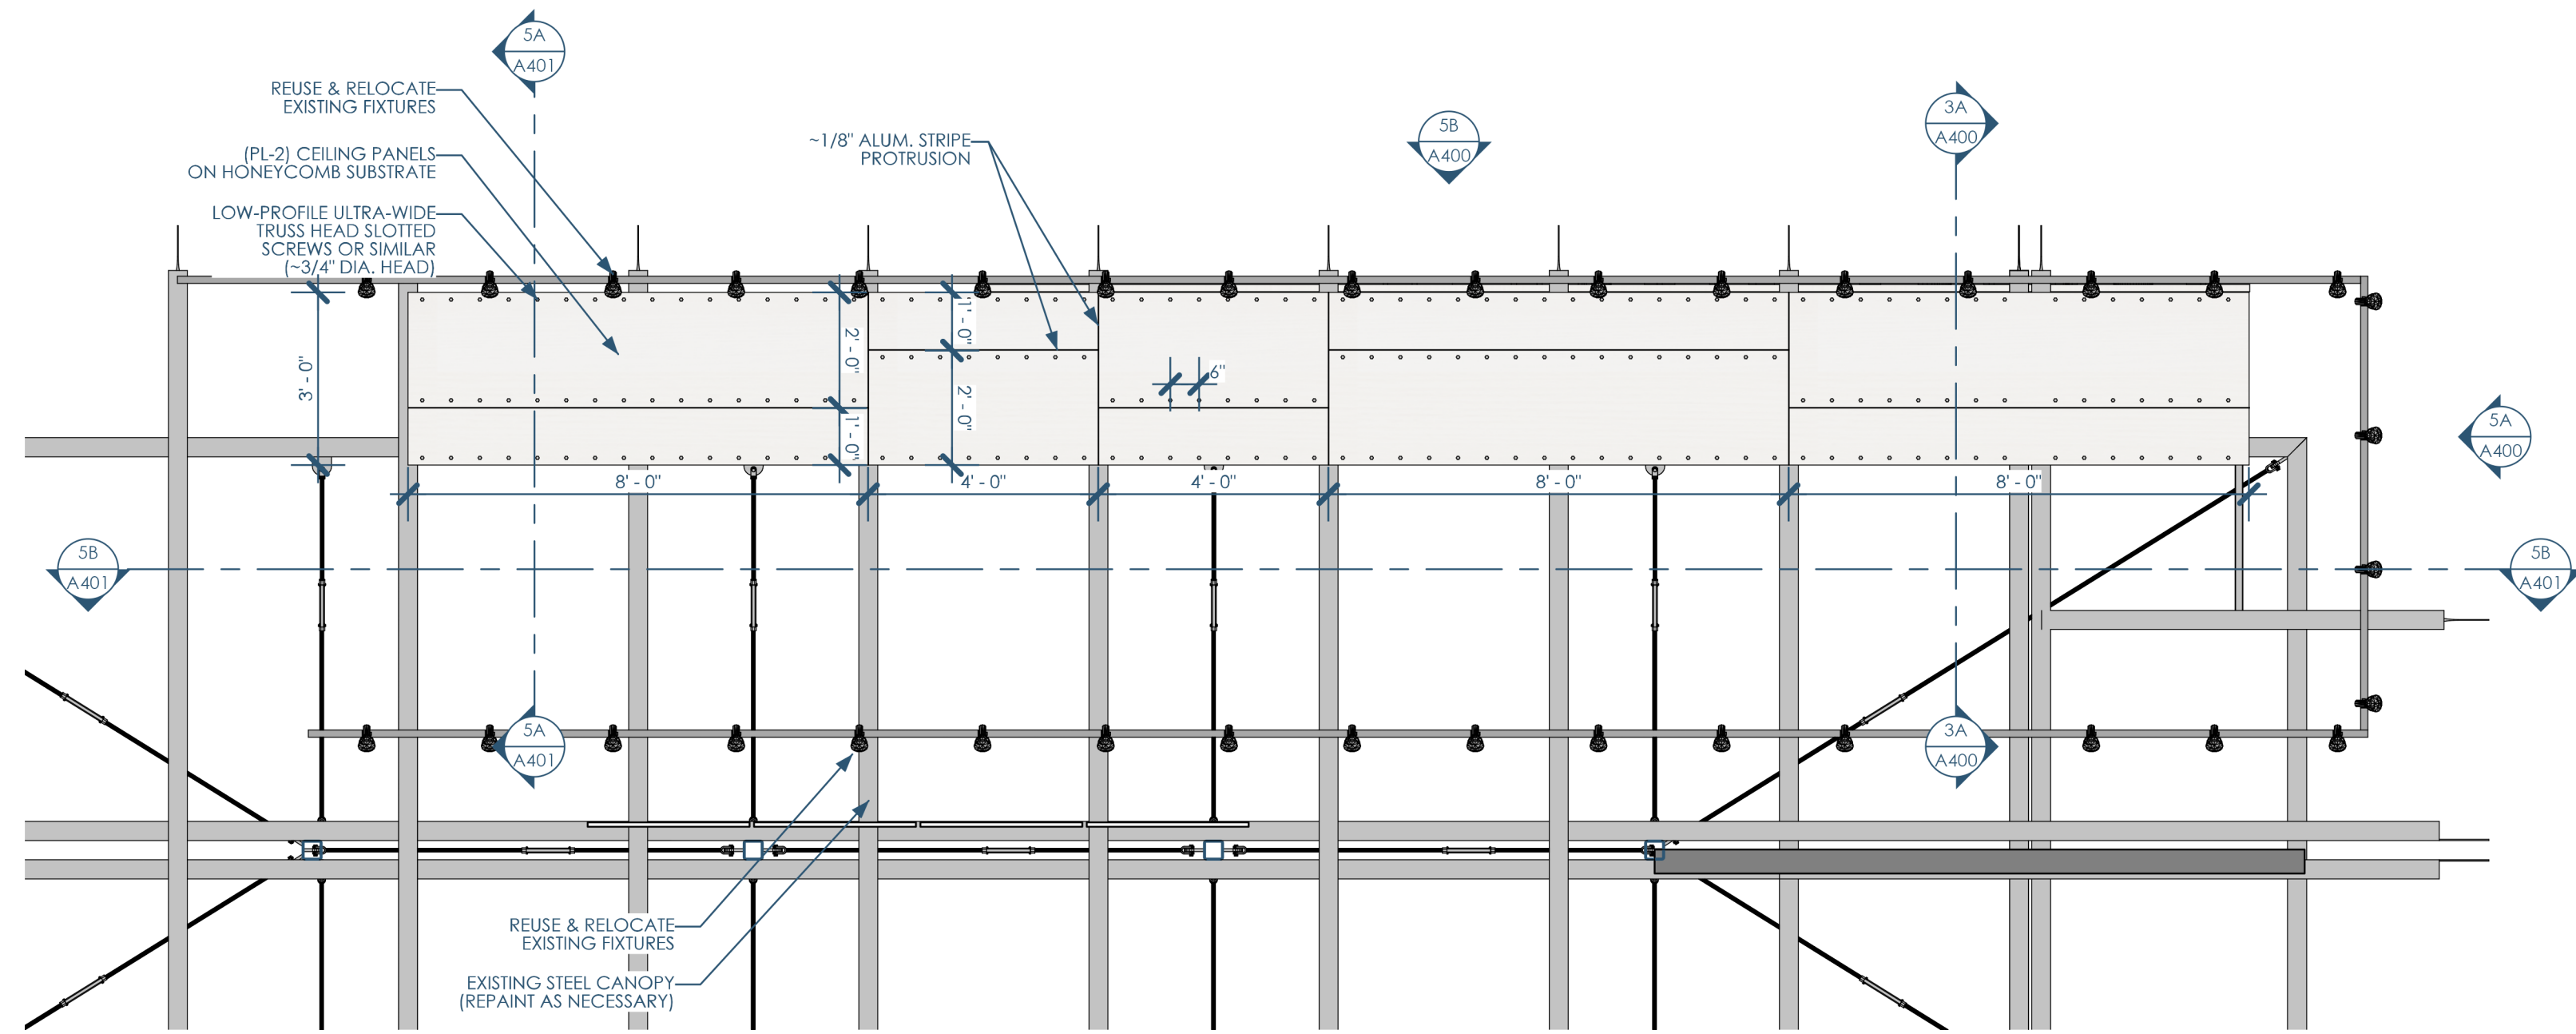

5B/ASK-01 FLOOR PLAN - ABOVE CANOPY  
3/8"=1'-0"

2B/ASK-01 RENDERING 1

5A/ASK-01 RCP  
3/8"=1'-0"

openingdesign

Architect: Opening Design  
17 S Fairchild | FL 7  
Madison, WI 53703  
ryan@openingdesign.com | 773.425.6456

This project, like most Opening Design's projects, is open source. (Attribution-ShareAlike 4.0 International=CC BY-SA 4.0)=freely available to any party for future use, assuming the terms such as Attribution and ShareAlike are honored.