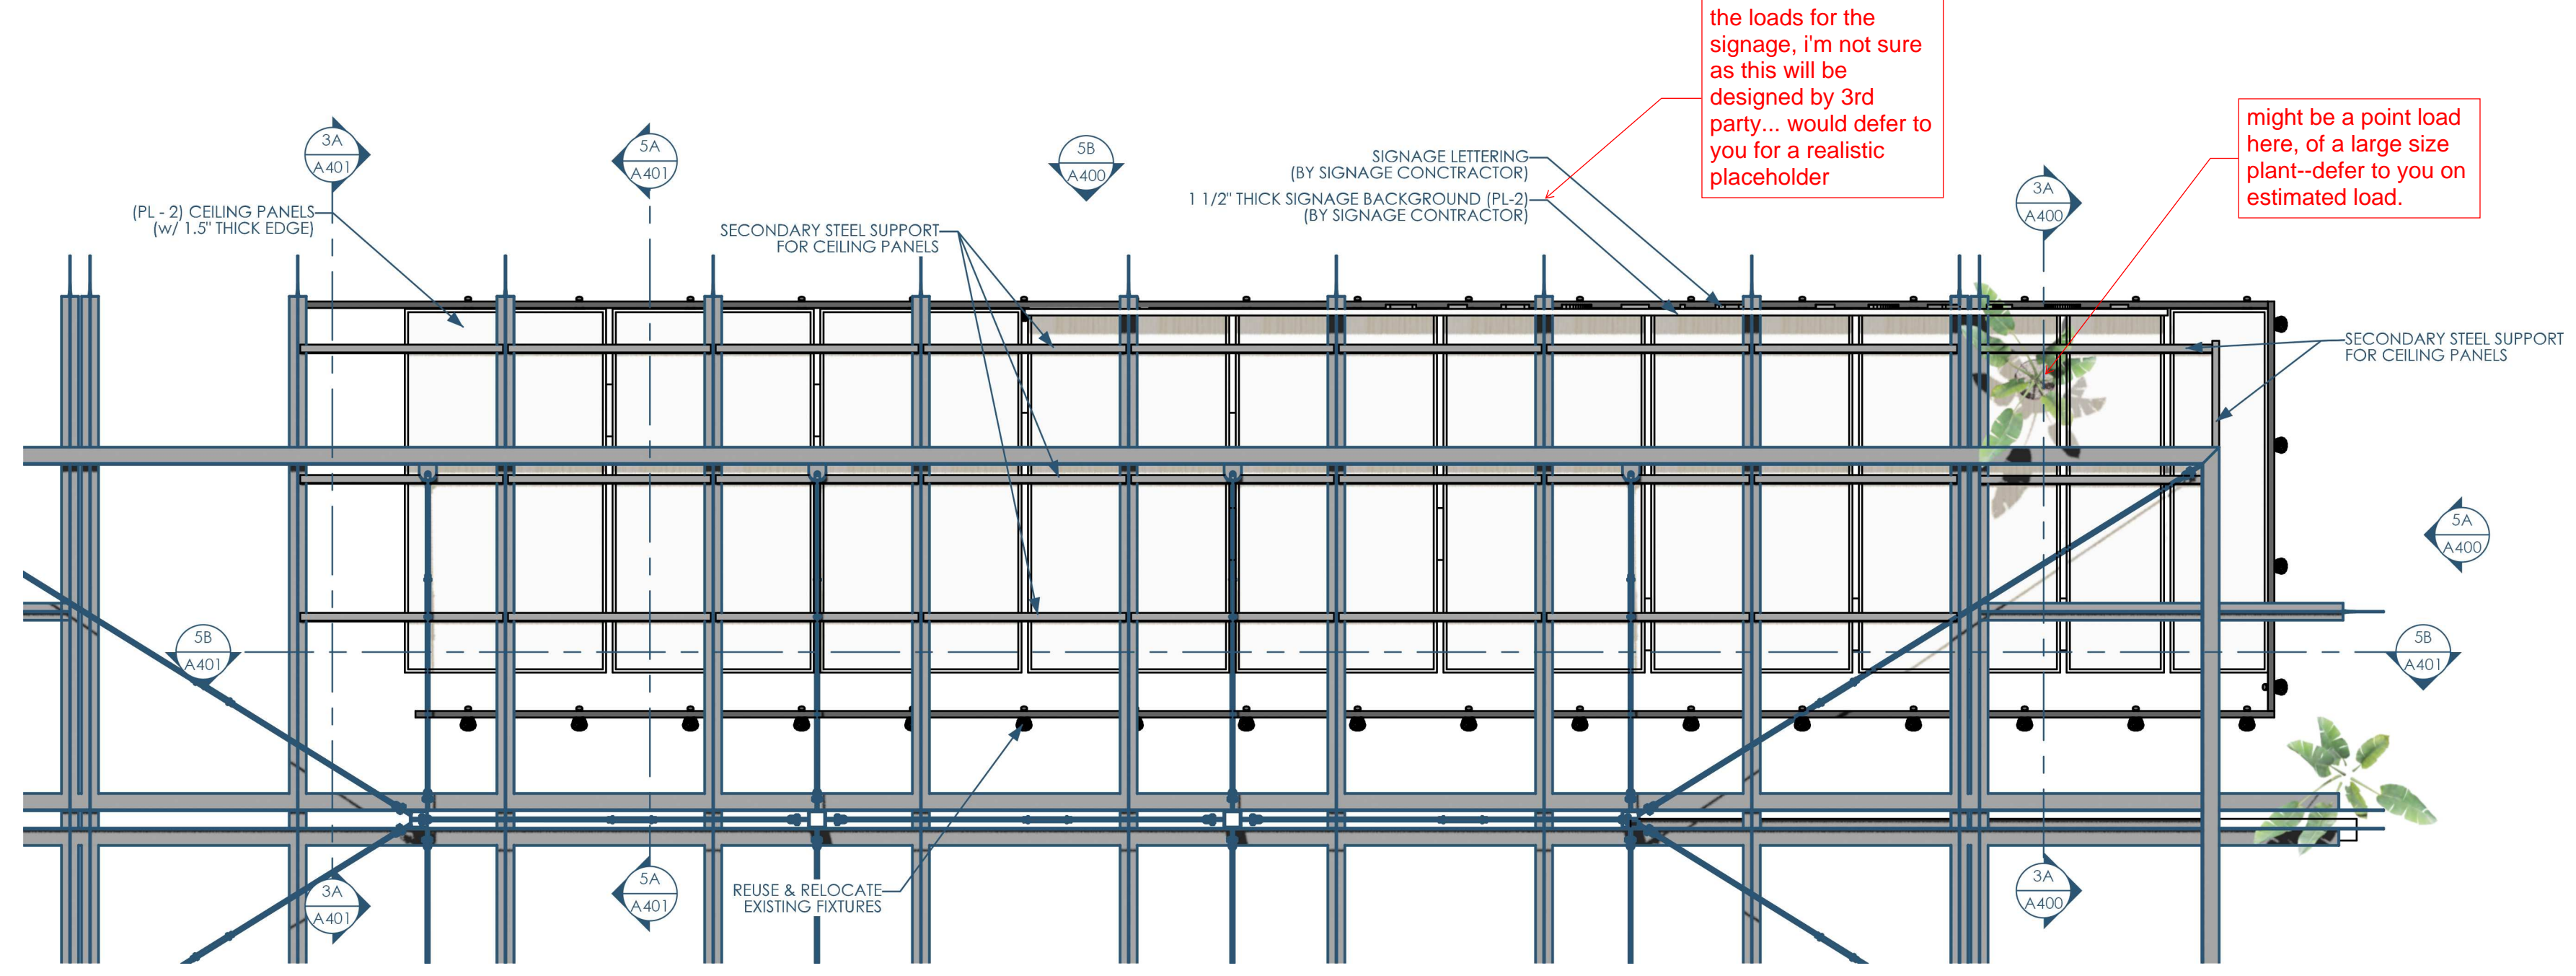

5B/A150 RCP
3/8"=1'-0"

5A/A150 FLOOR PLAN - ABOVE CANOPY
3/8"=1'-0"

This project, like most OpeningDesign's projects, is open source (Attribution-ShareAlike 4.0 International=CC-BY-SA 4.0)=freely available to any party for future use, assuming the terms such as Attribution and ShareAlike are honored.