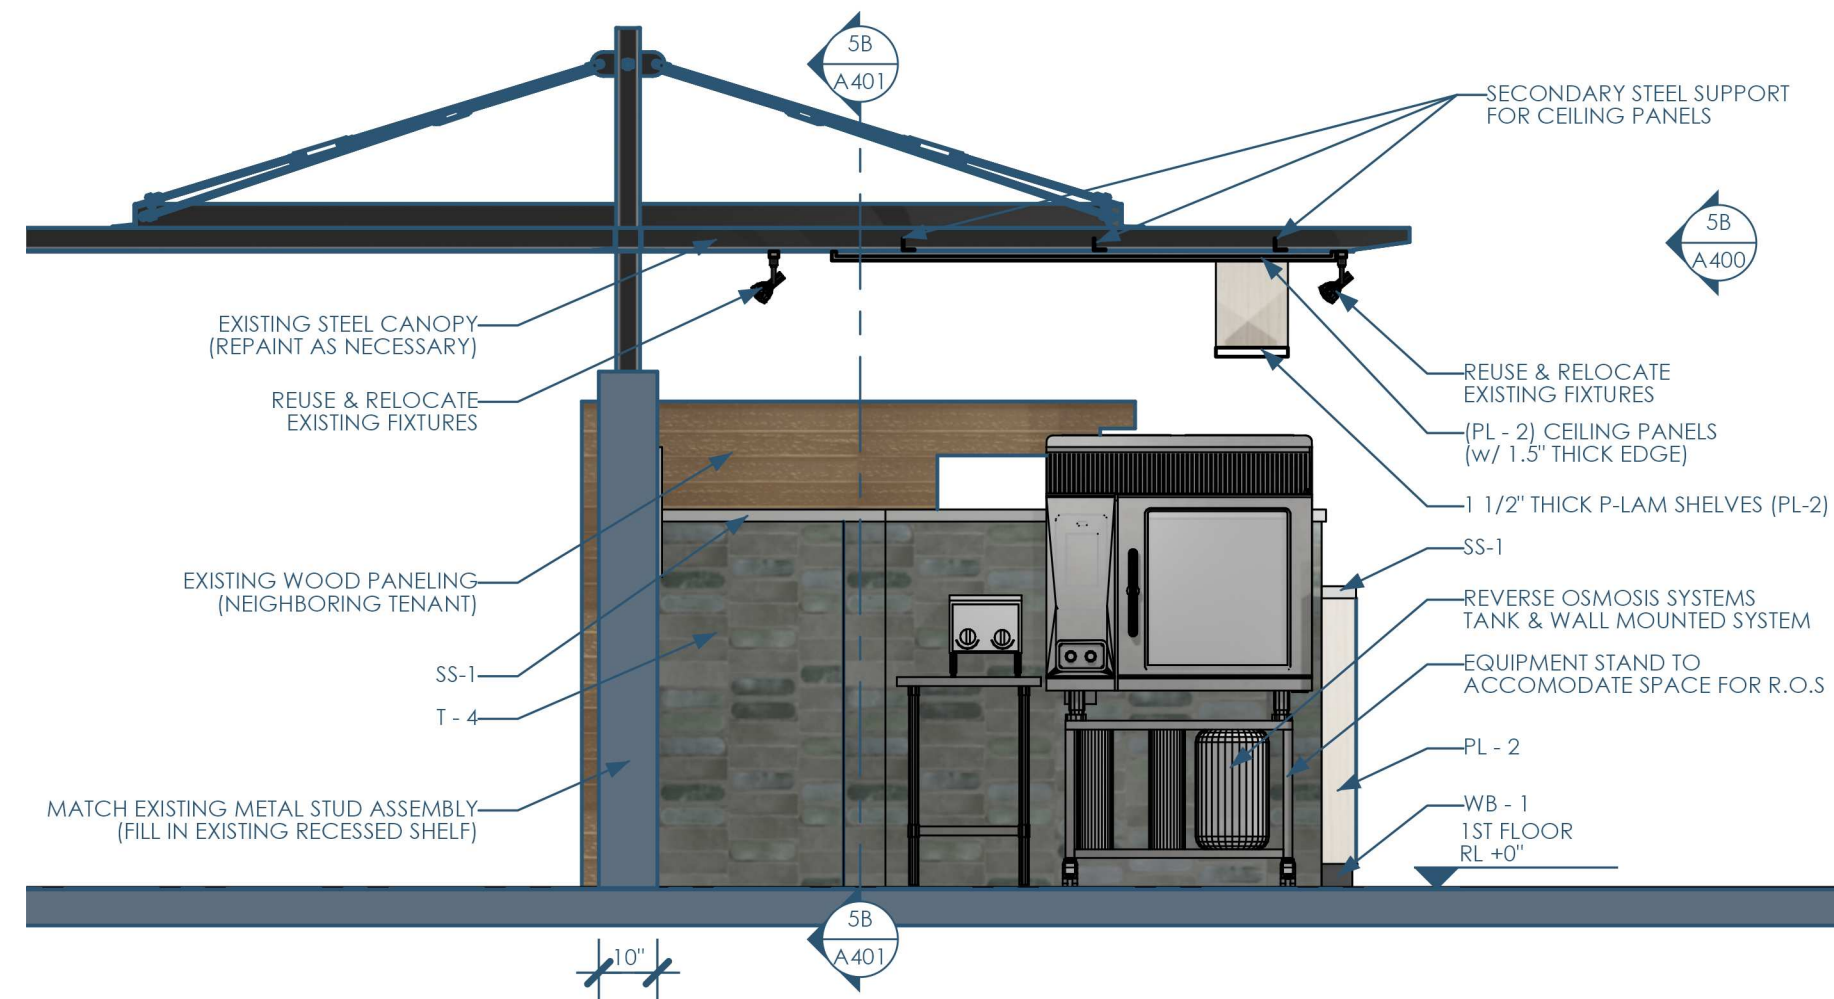

5B/A401 SECTION - SOUTH - BACK WALL
3/8"=1'-0"

5A/A401 SECTION - WEST - OVEN and RANGE
3/8"=1'-0"

3A/A401 SECTION - EAST - NEIGHBORING TENANT
3/8"=1'-0"

This project, like most OpeningDesign's projects, is open source (Attribution-ShareAlike 4.0 International=CC-BY-SA 4.0)=freely available to any party for future use, assuming the terms such as Attribution and ShareAlike are honored.