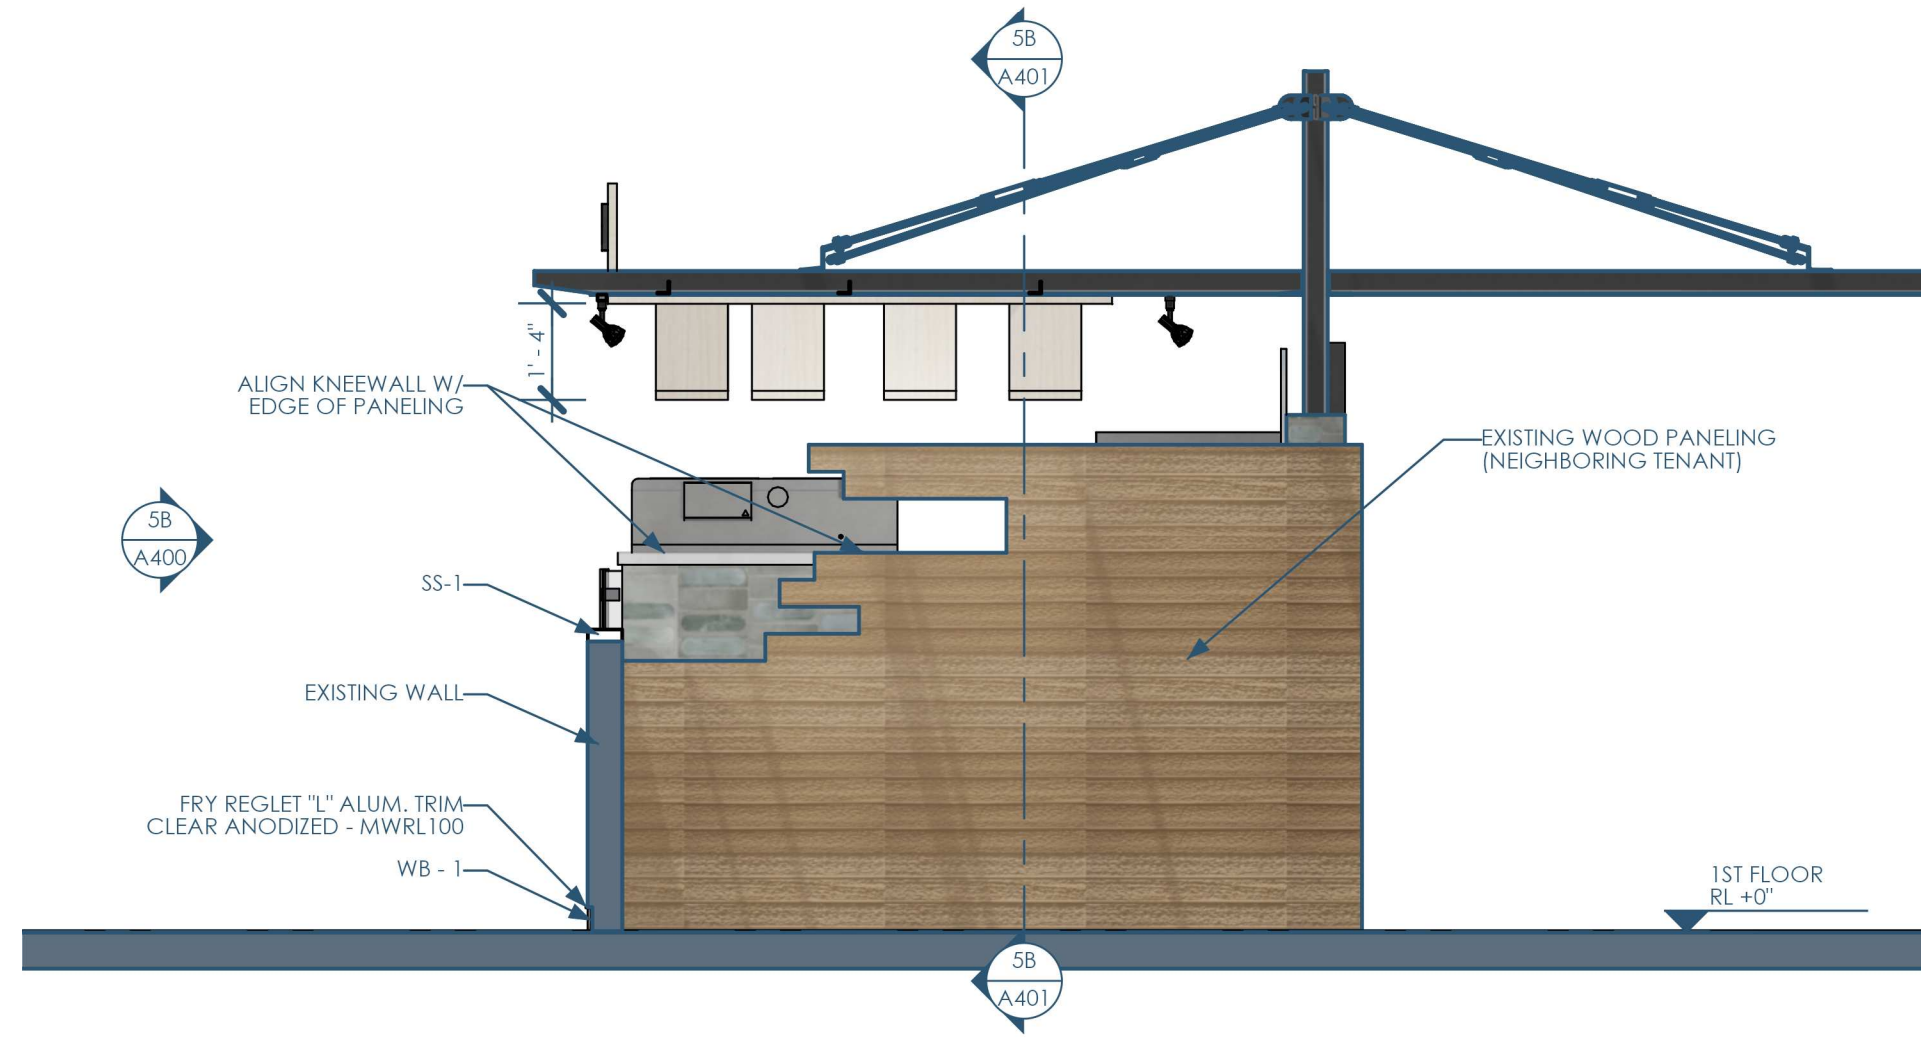

5B/A401 SECTION - SOUTH - BACK WALL
3/8"=1'-0"

5A/A401 SECTION - WEST - OVEN and RANGE
3/8"=1'-0"

3A/A401 SECTION - EAST - NEIGHBORING TENANT
3/8"=1'-0"

This project, like most OpeningDesign's projects, is open source (Attribution-ShareAlike 4.0 International=CC-BY-SA 4.0)=freely available to any party for future use, assuming the terms such as Attribution and ShareAlike are honored.