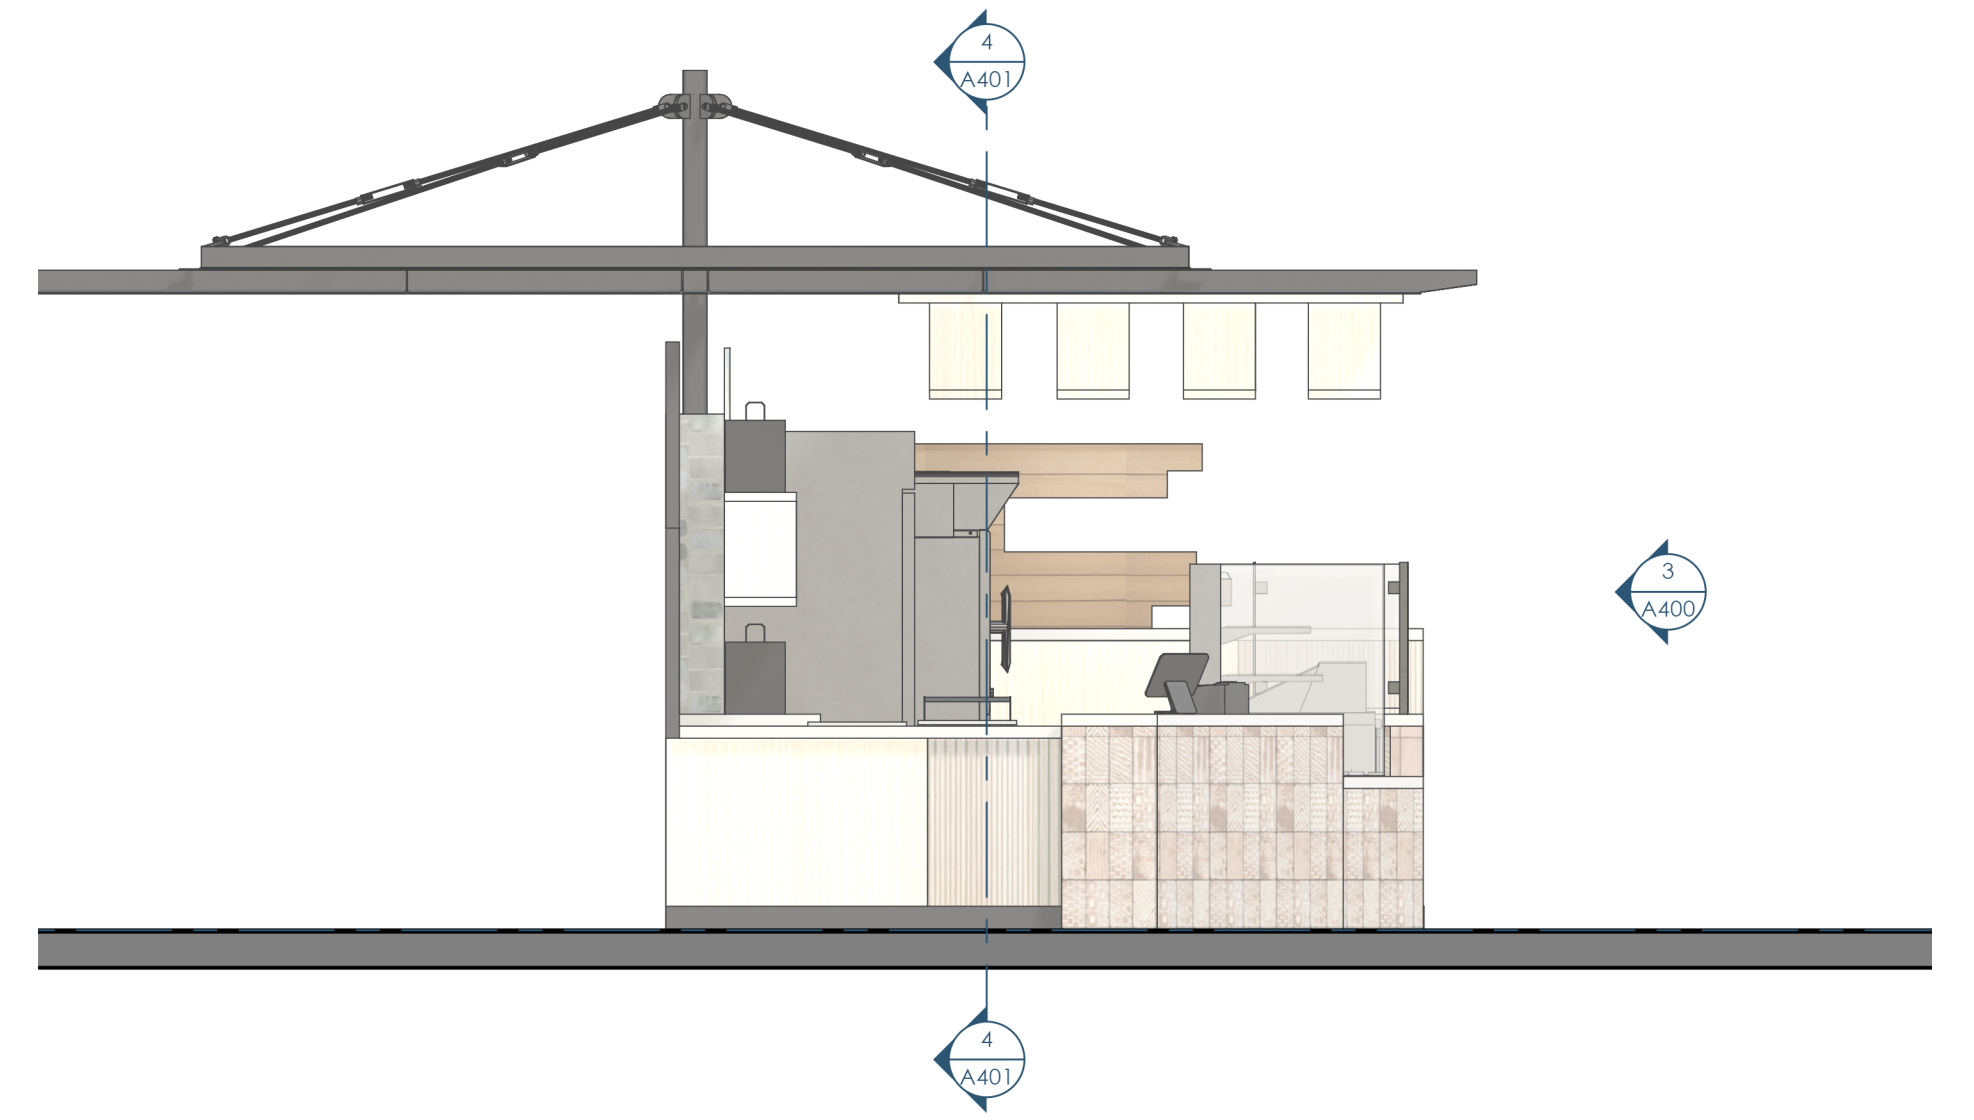

1/A400 MPM - SECTION - BACK WALL
3/8"=1'-0"

2/A400 ELEVATION - EAST
3/8"=1'-0"

3/A400 ELEVATION - NORTH
3/8"=1'-0"

Architect: OpeningDesign
17 S Fairchild | FL 7
Madison, WI 53703
ryan@openingdesign.com | 773.425.6456

INTERIOR ELEVATIONS 08/09/2024
FK - MILWAUKEE PUBLIC MARKET
400 N WATER ST, MILWAUKEE, WI 53202

A400

This project, like most OpeningDesign's projects, is open source (Attribution-ShareAlike 4.0 International=CC-BY-SA 4.0) - freely available to any party for future use, assuming the terms such as Attribution and ShareAlike are honored.