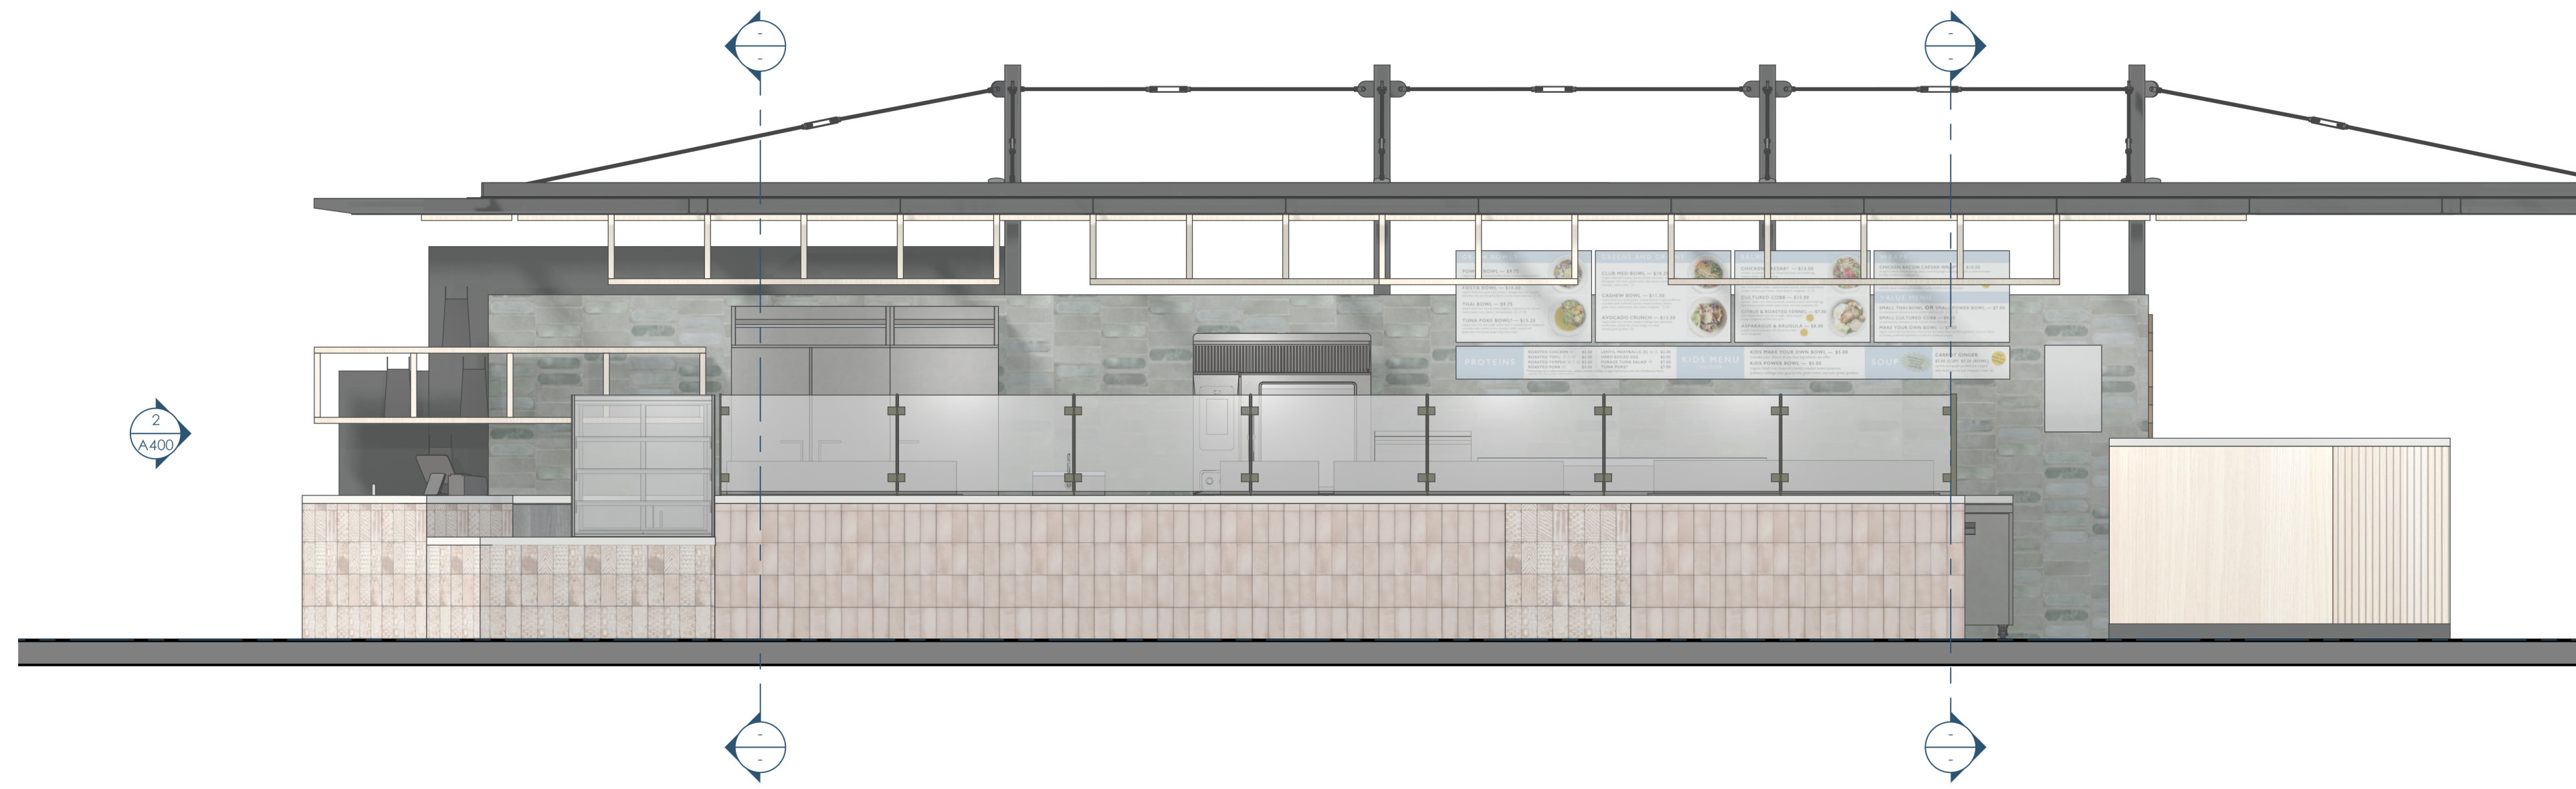

1/A400 MPM - SECTION - BACK WALL
3/8"=1'-0"

2/A400 ELEVATION - EAST
3/8"=1'-0"

3/A400 ELEVATION - NORTH
3/8"=1'-0"

Architect: OpeningDesign
17 S Fairchild | FL 7
Madison, WI 53703
ryan@openingdesign.com | 773.425.6456

INTERIOR ELEVATIONS 08/09/2024
FK - MILWAUKEE PUBLIC MARKET
400 N WATER ST, MILWAUKEE, WI 53202

A400

This project, like most OpeningDesign's projects, is open source (Attribution-ShareAlike 4.0 International=CC-BY-SA 4.0) - freely available to any party for future use, assuming the terms such as Attribution and ShareAlike are honored.