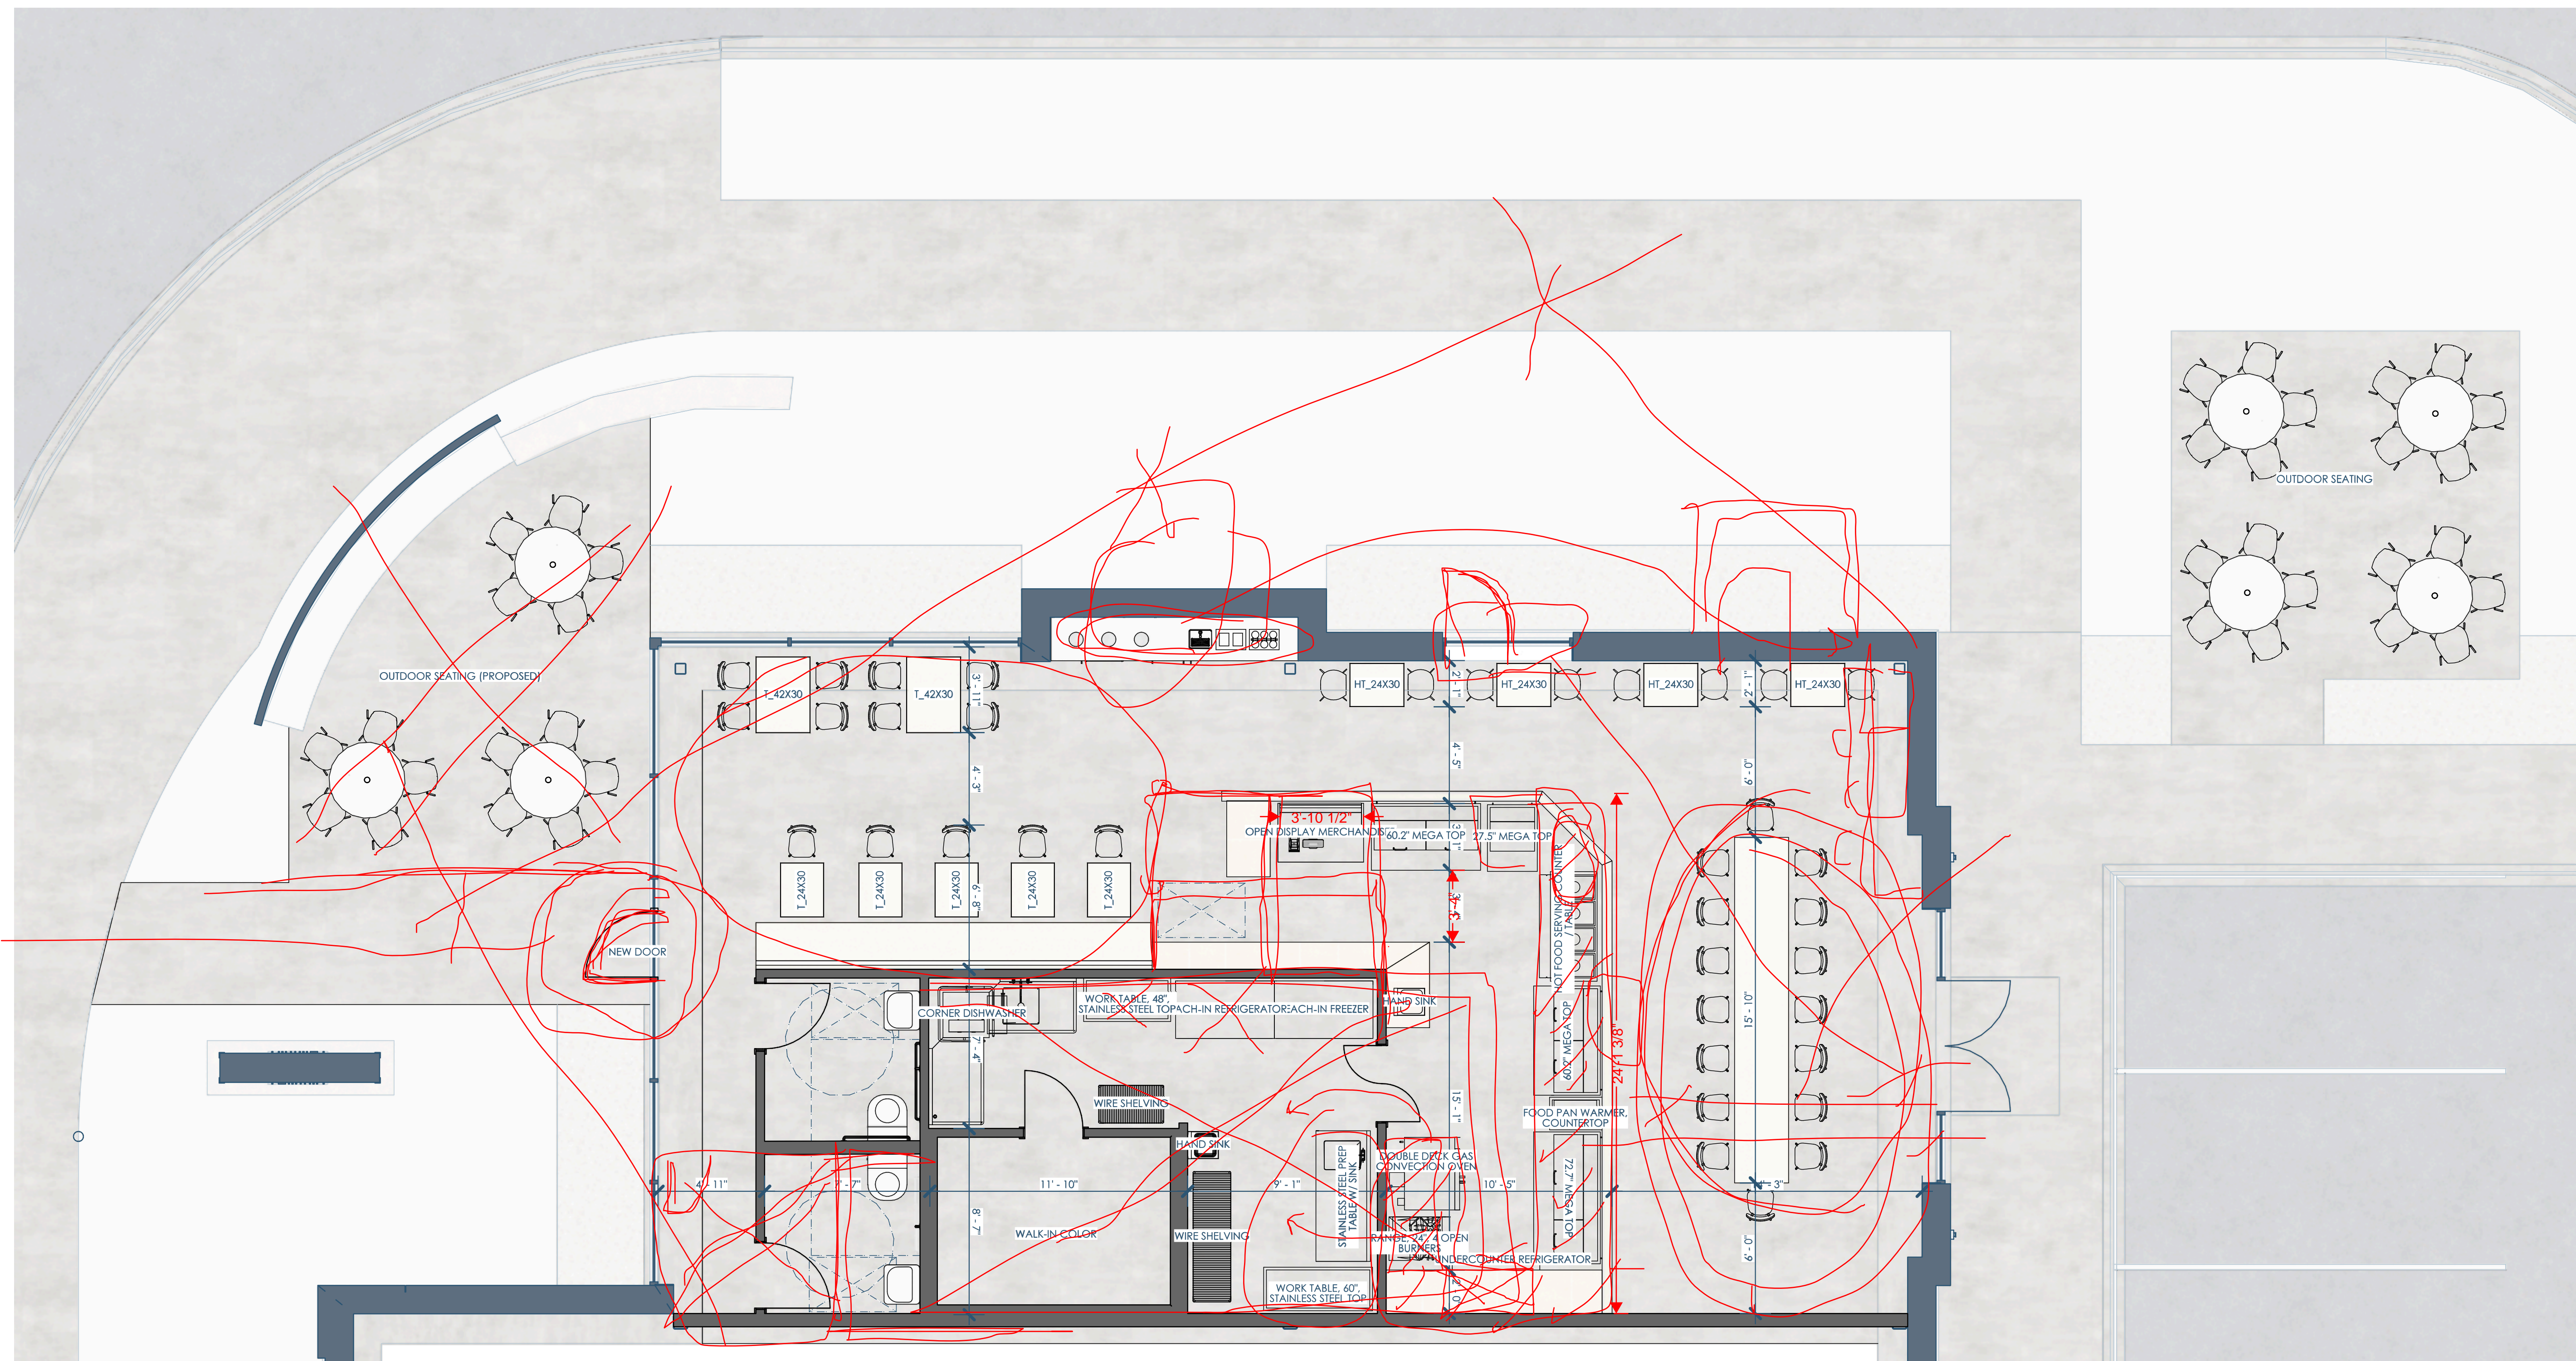

1/A101 LAYOUT OPTION - FIRST FLOOR
1/4"=1'-0"

Architect: Opening Design
 17 S Fairchild | FL 7
 Madison, WI 53703
 ryan@openingdesign.com | 773.425.6456

LAYOUT OPTION - FIRST FLOOR
 FK - BROOKFIELD
 350 DISCOVERY DR, BROOKFIELD, WI 53045

A101

5

4

3

2

1

This project, like most Opening Design's projects, is open source (Attribution-ShareAlike 4.0 International-CC BY-SA 4.0)-freely available to any party for future use, assuming the terms such as Attribution and ShareAlike are honored.