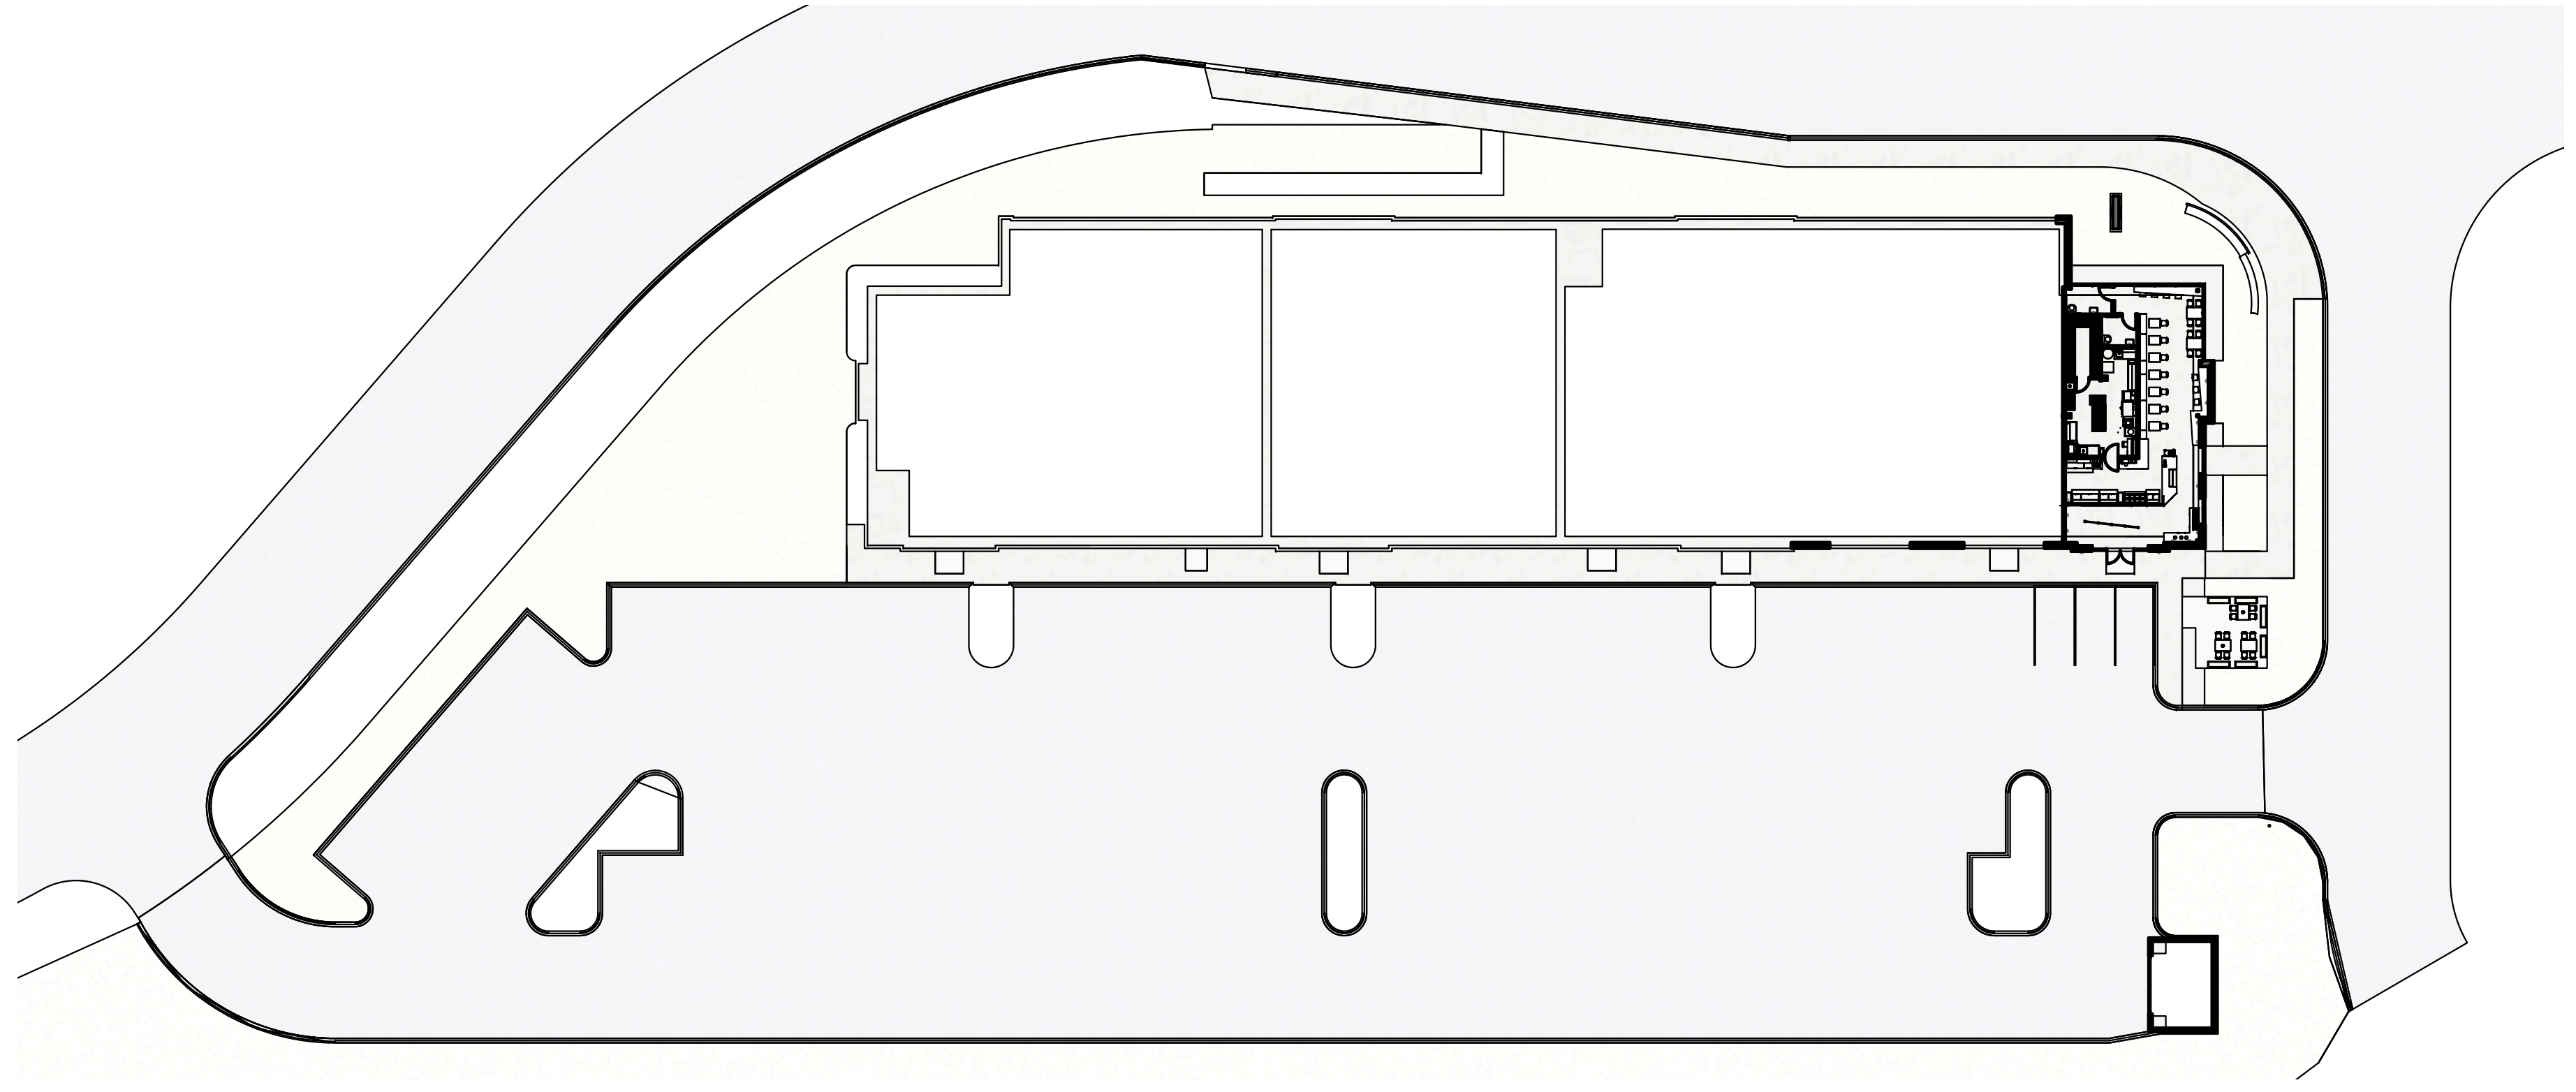

1/A001 SITE PLAN - IMMEDIATE  
1/8"=1'-0"

2/A001 SITE PLAN - OVERALL  
1"=30'

Owner: Forage Kitchen  
5352 King James Way  
Fitchburg, WI 53719  
eatforage.com

GC: Venture Construction Group  
17500 W. Liberty Lane  
New Berlin, WI 53146  
vcginc.com

Architect: Opening Design  
17 S Fairchild | FL 7  
Madison, WI 53703  
ryan@openingdesign.com | 773.425.6456

350 DISCOVERY DR, BROOKFIELD, WI 53045

SITE PLANS  
FK - BROOKFIELD

A001

No changes since  
09/29/2025 Permit Set