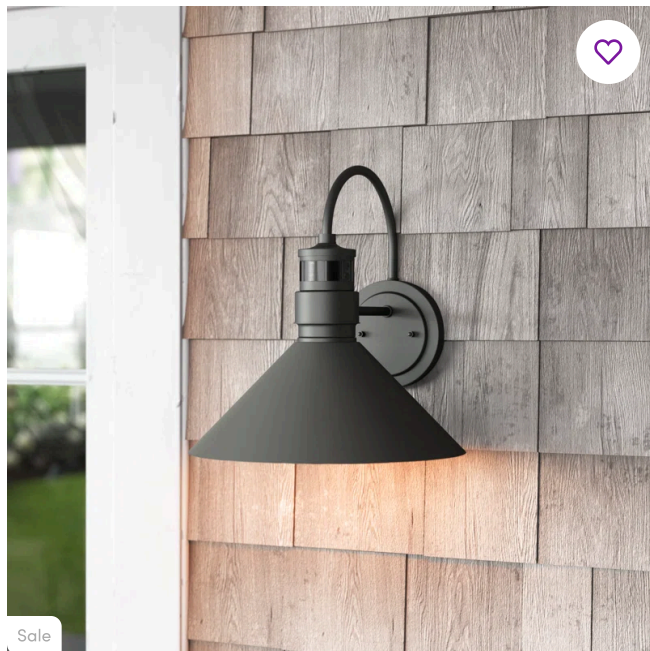

$99.99

Add to Cart

+5 more

Sale

Weatherproof	Yes
Powder Coated Finish	Yes
Voltage	120 Volt
Light Fixture Shape	Bell
Integrated LED	No
Bulb Not Included But Required	Yes
Bulb Base	E26/Medium (Standard)
Number of Bulbs	1
Fixture Material	Metal
Metal Type	Iron
Dimmable	Yes
Motion Sensor	Yes
Dusk to Dawn	Yes
Light Direction	Ambient
Maximum Wattage (Per Bulb)	60 Watt
Shade Included	Yes
Shade Material	Metal
Shade Color	Black
Backplate Included	Yes
Made to Order	Yes
Imported	Yes
Durability	Waterproof, Weatherproof
Product Care	Dryer safe
Finish	Matte Black
Energy Efficiency Level	Standard Efficiency
Mounting Hardware Included	Yes
Certifications	
Safety Listing(s)	ETL Listed
Assembly	
Assembly Required	Yes
Mounting / Installation Required	Yes
Warranty	
Commercial Warranty	Yes
Commercial Warranty Length	1 Year
Product Warranty	Yes
Warranty Length	1 Year