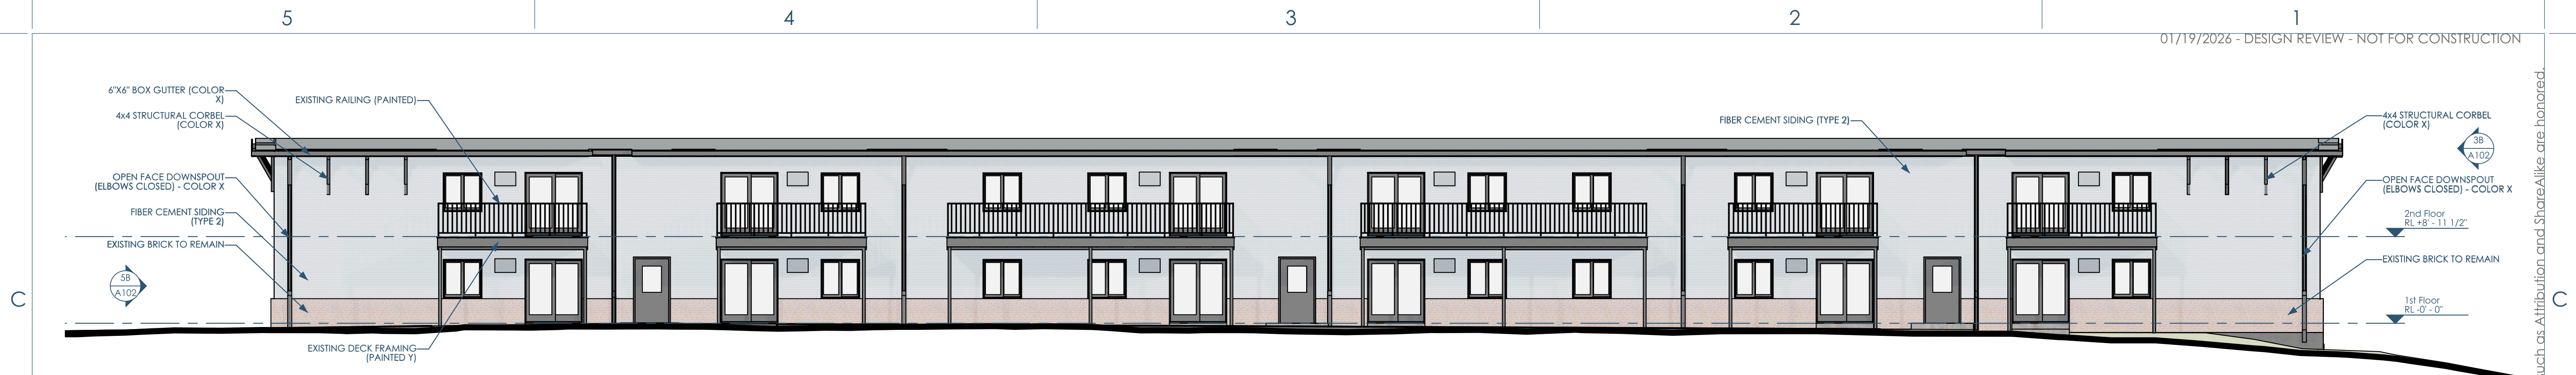

1/A100 OVERALL SITE PLAN
1"=30'

This project, like most OpeningDesign's projects, is open source (Attribution-ShareAlike 4.0 International-CC-BY-SA 4.0)-freely available to any party for future use, assuming the terms such as Attribution and ShareAlike are honored.

5C/A101 O1 - ELEVATION - WEST
1/8"=1'-0"

5B/A101 O1 - ELEVATION - NORTH
1/8"=1'-0"

3B/A101 O1 - ELEVATION - SOUTH
1/8"=1'-0"

5A/A101 O1 - PERSPECTIVE - 1

4A/A101 O1 - PERSPECTIVE - 2

2A/A101 O1 - PERSPECTIVE - 3

5C/A102 O2 - ELEVATION - WEST
1/8"=1'-0"

5B/A102 O2 - ELEVATION - NORTH
1/8"=1'-0"

3B/A102 O2 - ELEVATION - SOUTH
1/8"=1'-0"

5A/A102 O2 - PERSPECTIVE - 1

4A/A102 O2 - PERSPECTIVE - 2

2A/A102 O2 - PERSPECTIVE - 3