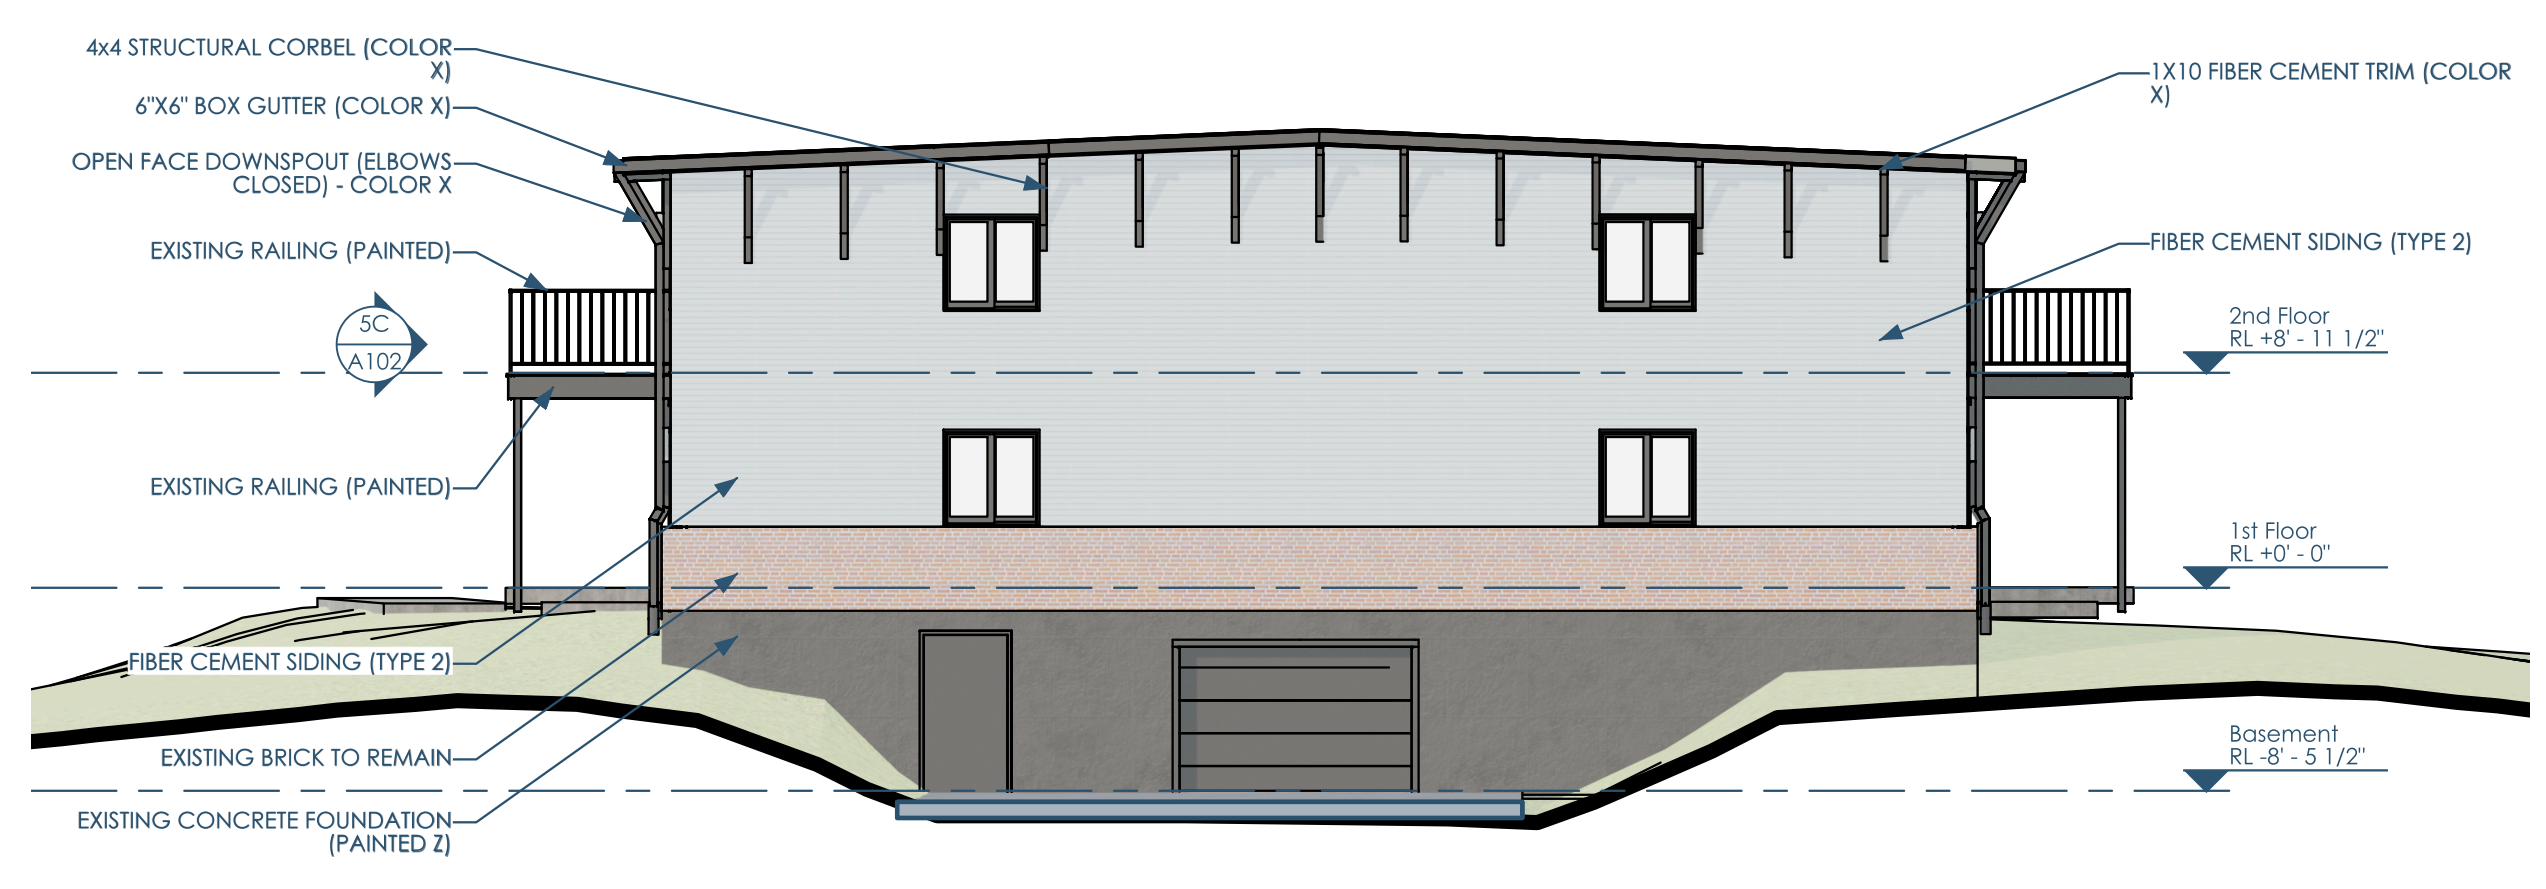

1/A100 OVERALL SITE PLAN
1"=30'

This project, like most OpeningDesign's projects, is open source (Attribution-ShareAlike 4.0 International-CC-BY-SA 4.0)-freely available to any party for future use, assuming the terms such as Attribution and ShareAlike are honored.

5C/A101 O1 - ELEVATION - WEST
1/8"=1'-0"

5B/A101 O1 - ELEVATION - NORTH
1/8"=1'-0"

3B/A101 O1 - ELEVATION - SOUTH
1/8"=1'-0"

5A/A101 O1 - PERSPECTIVE - 1

4A/A101 O1 - PERSPECTIVE - 2

2A/A101 O1 - PERSPECTIVE - 3

5C/A102 O2 - ELEVATION - WEST
1/8"=1'-0"

5B/A102 O2 - ELEVATION - NORTH
1/8"=1'-0"

3B/A102 O2 - ELEVATION - SOUTH
1/8"=1'-0"

5A/A102 O2 - PERSPECTIVE - 1

4A/A102 O2 - PERSPECTIVE - 2

2A/A102 O2 - PERSPECTIVE - 3