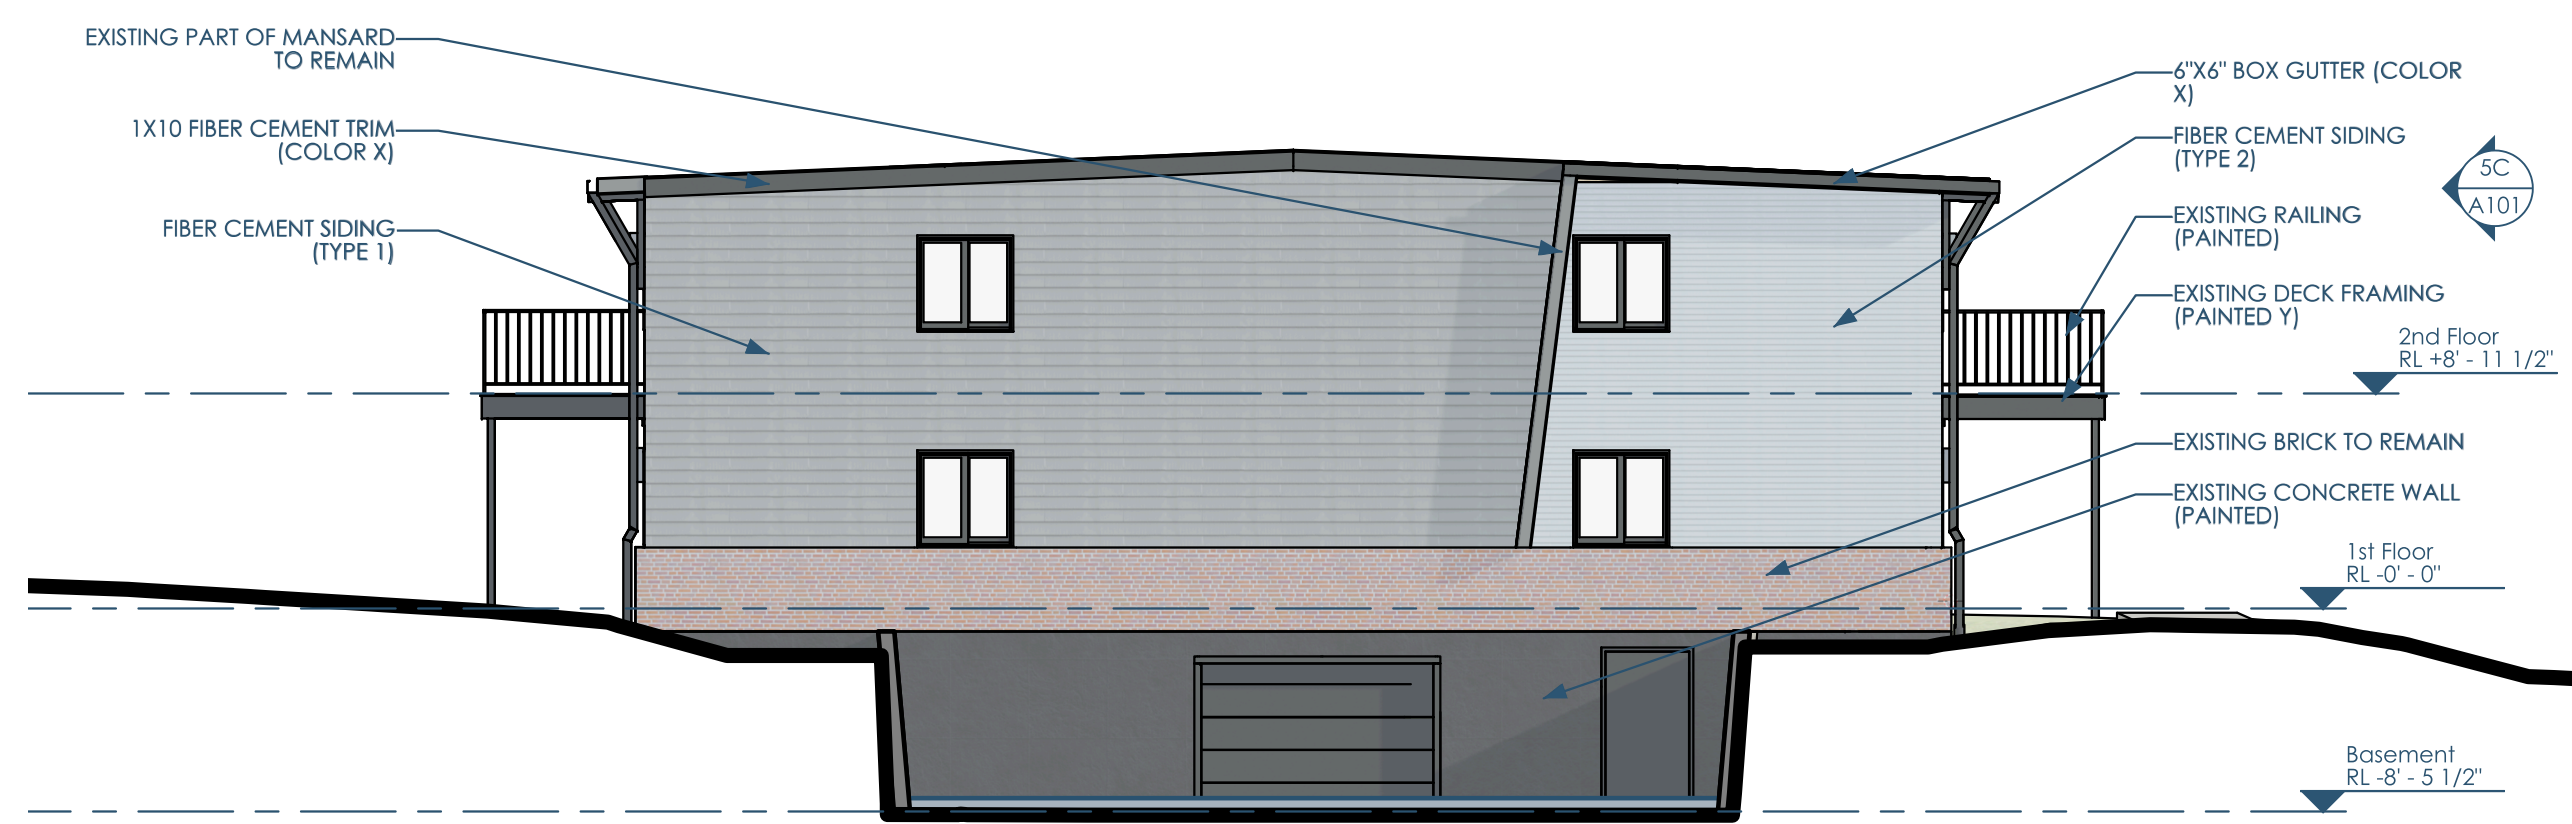

1/A100 OVERALL SITE PLAN
1"=30'

This project, like most OpeningDesign's projects, is open source (Attribution-ShareAlike 4.0 International-CC-BY-SA 4.0)-freely available to any party for future use, assuming the terms such as Attribution and ShareAlike are honored.

5C/A101 O1 - ELEVATION - WEST
1/8"=1'-0"

5B/A101 O1 - ELEVATION - NORTH
1/8"=1'-0"

3B/A101 O1 - ELEVATION - SOUTH
1/8"=1'-0"

5A/A101 O1 - PERSPECTIVE - 1

4A/A101 O1 - PERSPECTIVE - 2

2A/A101 O1 - PERSPECTIVE - 3

5C/A102 O2 - ELEVATION - WEST
1/8"=1'-0"

5B/A102 O2 - ELEVATION - NORTH
1/8"=1'-0"

3B/A102 O2 - ELEVATION - SOUTH
1/8"=1'-0"

5A/A102 O2 - PERSPECTIVE - 1

4A/A102 O2 - PERSPECTIVE - 2

2A/A102 O2 - PERSPECTIVE - 3