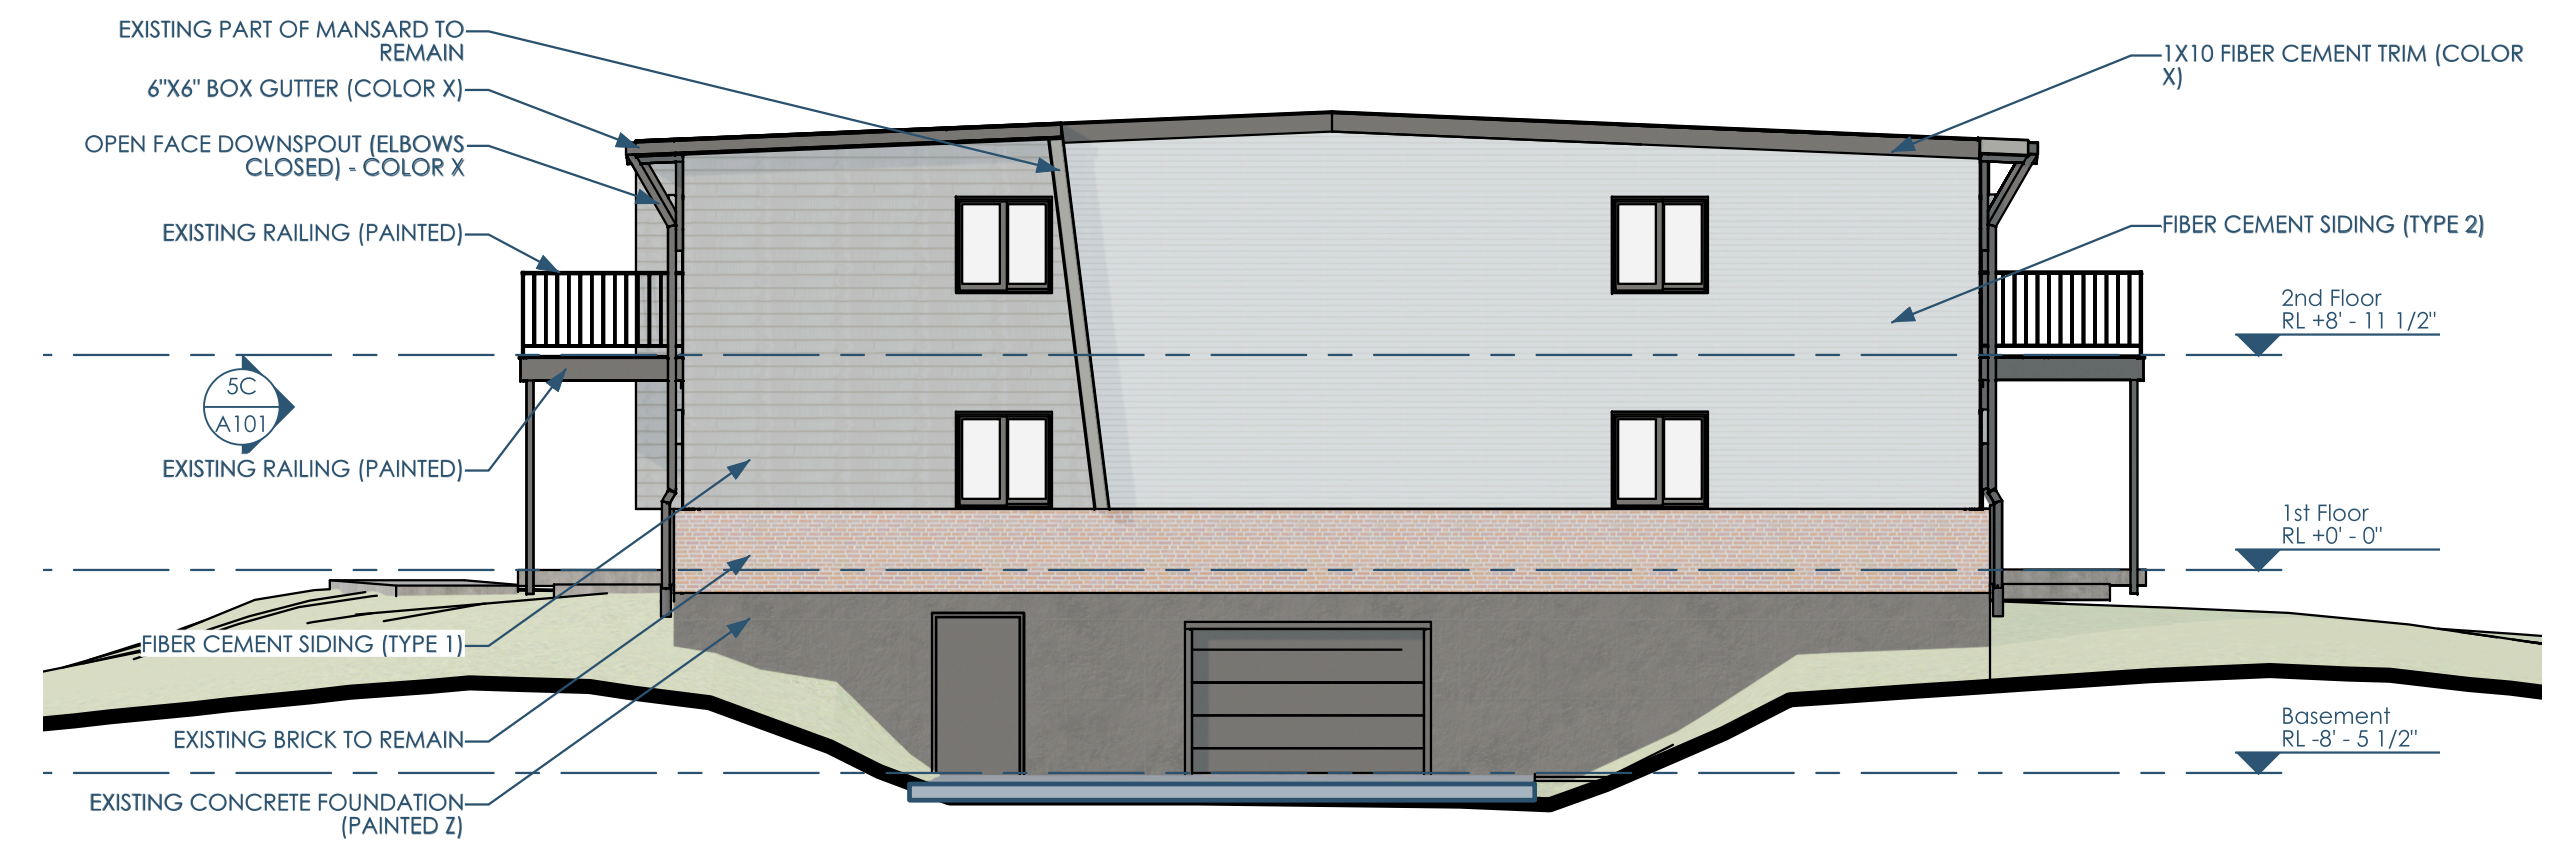

1/A100 OVERALL SITE PLAN
1"=30'

This project, like most OpeningDesign's projects, is open source (Attribution-ShareAlike 4.0 International-CC-BY-SA 4.0)-freely available to any party for future use, assuming the terms such as Attribution and ShareAlike are honored.

5C/A101 O1 - ELEVATION - WEST
1/8"=1'-0"

5B/A101 O1 - ELEVATION - NORTH
1/8"=1'-0"

3B/A101 O1 - ELEVATION - SOUTH
1/8"=1'-0"

5A/A101 O1 - PERSPECTIVE - 1

4A/A101 O1 - PERSPECTIVE - 2

2A/A101 O1 - PERSPECTIVE - 3

5C/A102 O2 - ELEVATION - WEST
1/8"=1'-0"

5B/A102 O2 - ELEVATION - NORTH
1/8"=1'-0"

3B/A102 O2 - ELEVATION - SOUTH
1/8"=1'-0"

5A/A102 O2 - PERSPECTIVE - 1

4A/A102 O2 - PERSPECTIVE - 2

2A/A102 O2 - PERSPECTIVE - 3