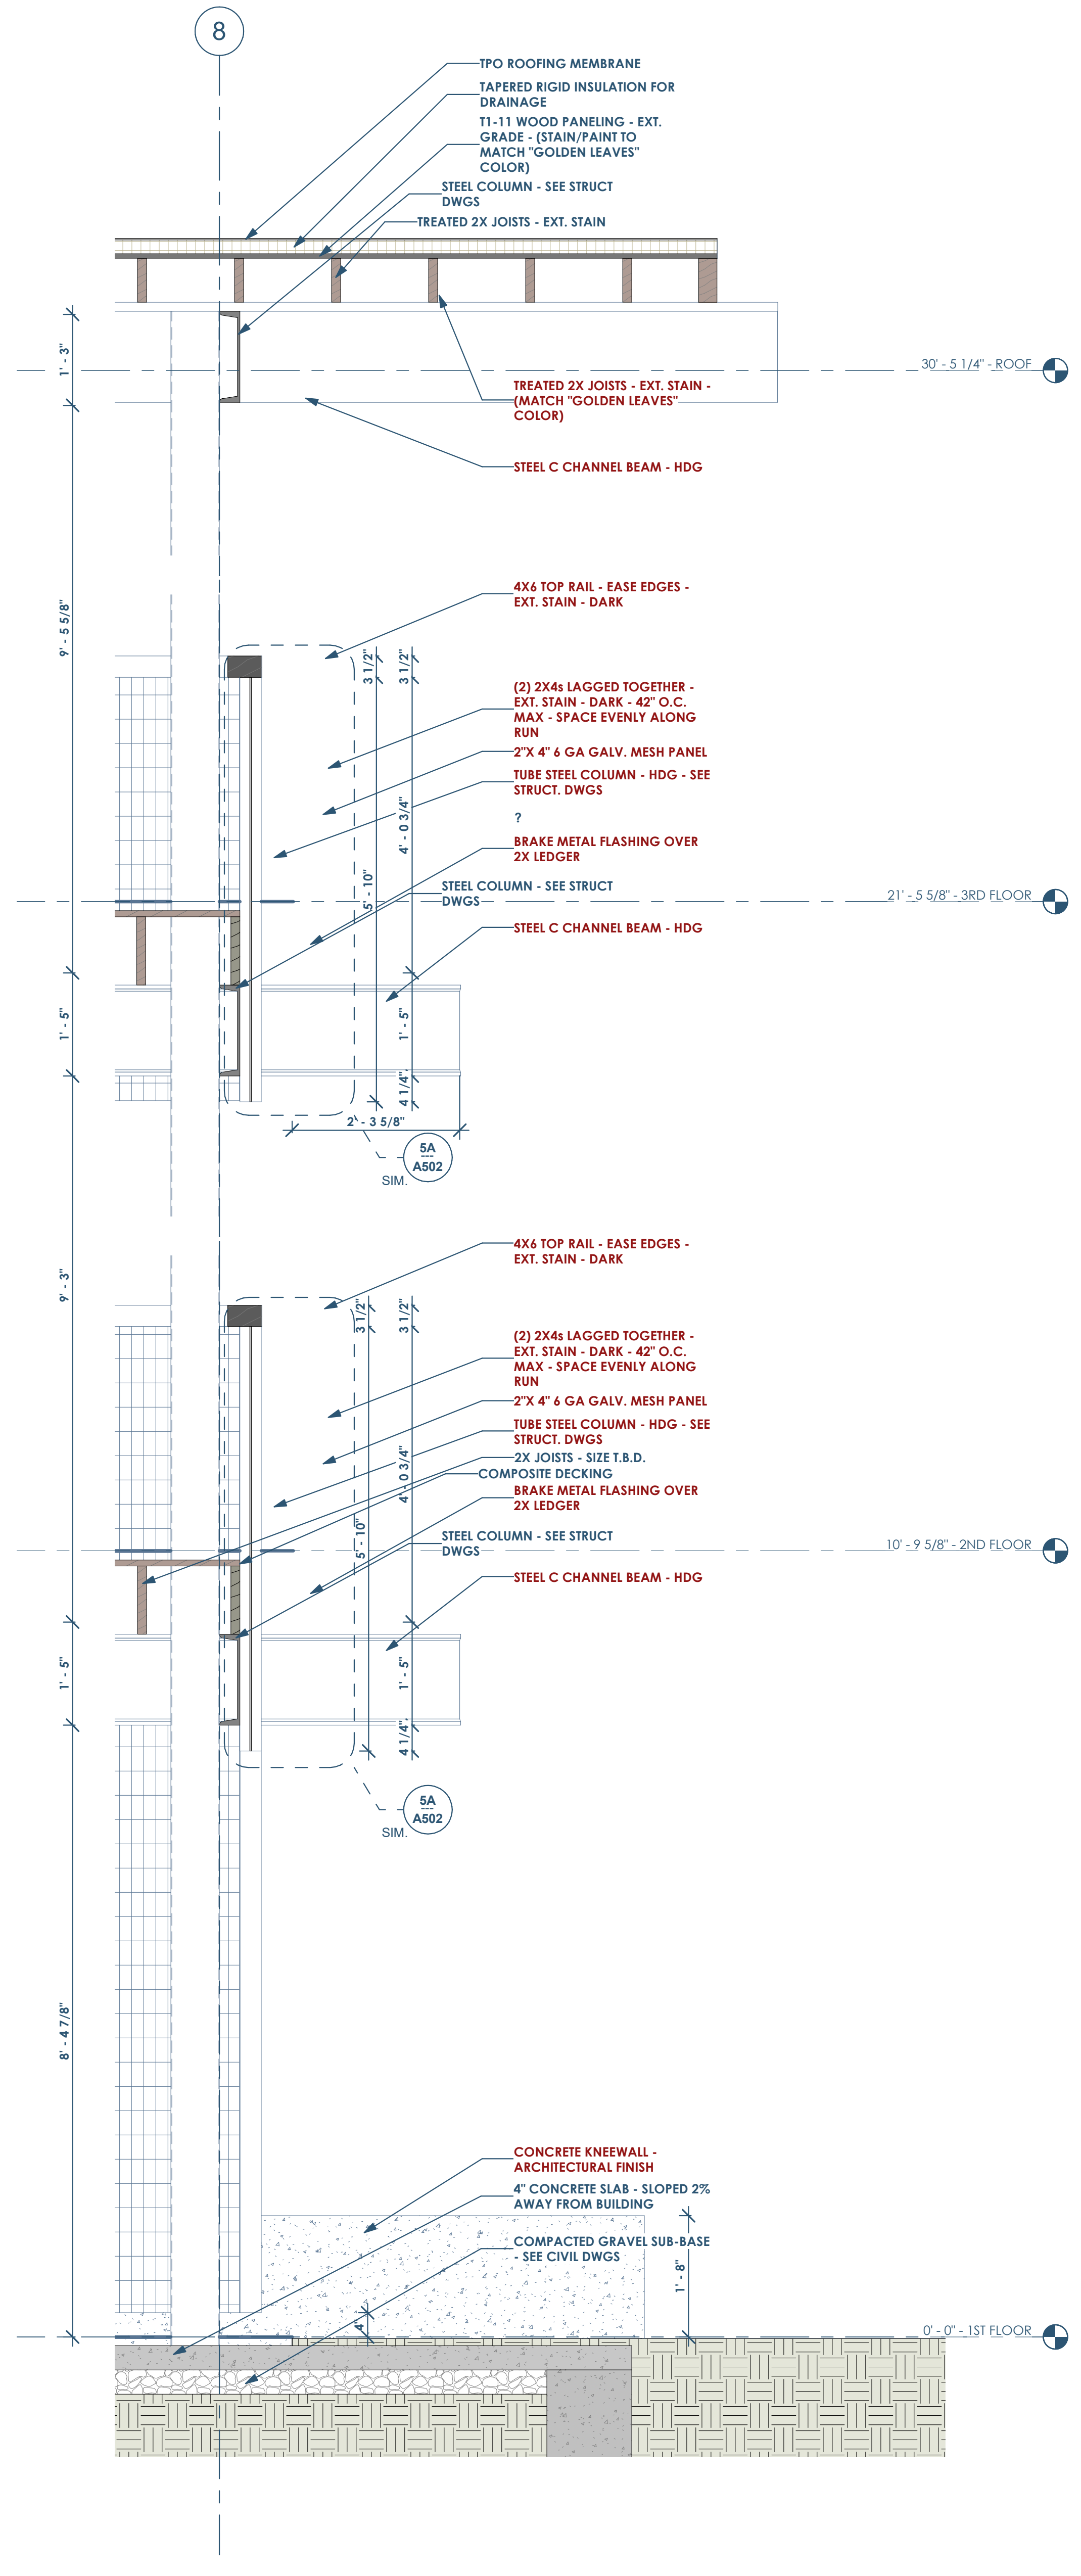

6A A400 BUILDING SECTION - THRU SMALL STUDIO - LOOKING EAST - @ PARAPET WALL 3/4" = 1'-0"

4A A400 WALL SECTION - SOUTH BALCONY 3/4" = 1'-0"

2A A400 WALL SECTION - THRU BALCONY - RAILING 3/4" = 1'-0"

WALL SECTIONS

Date	Description
05.19.2022	Progress Set