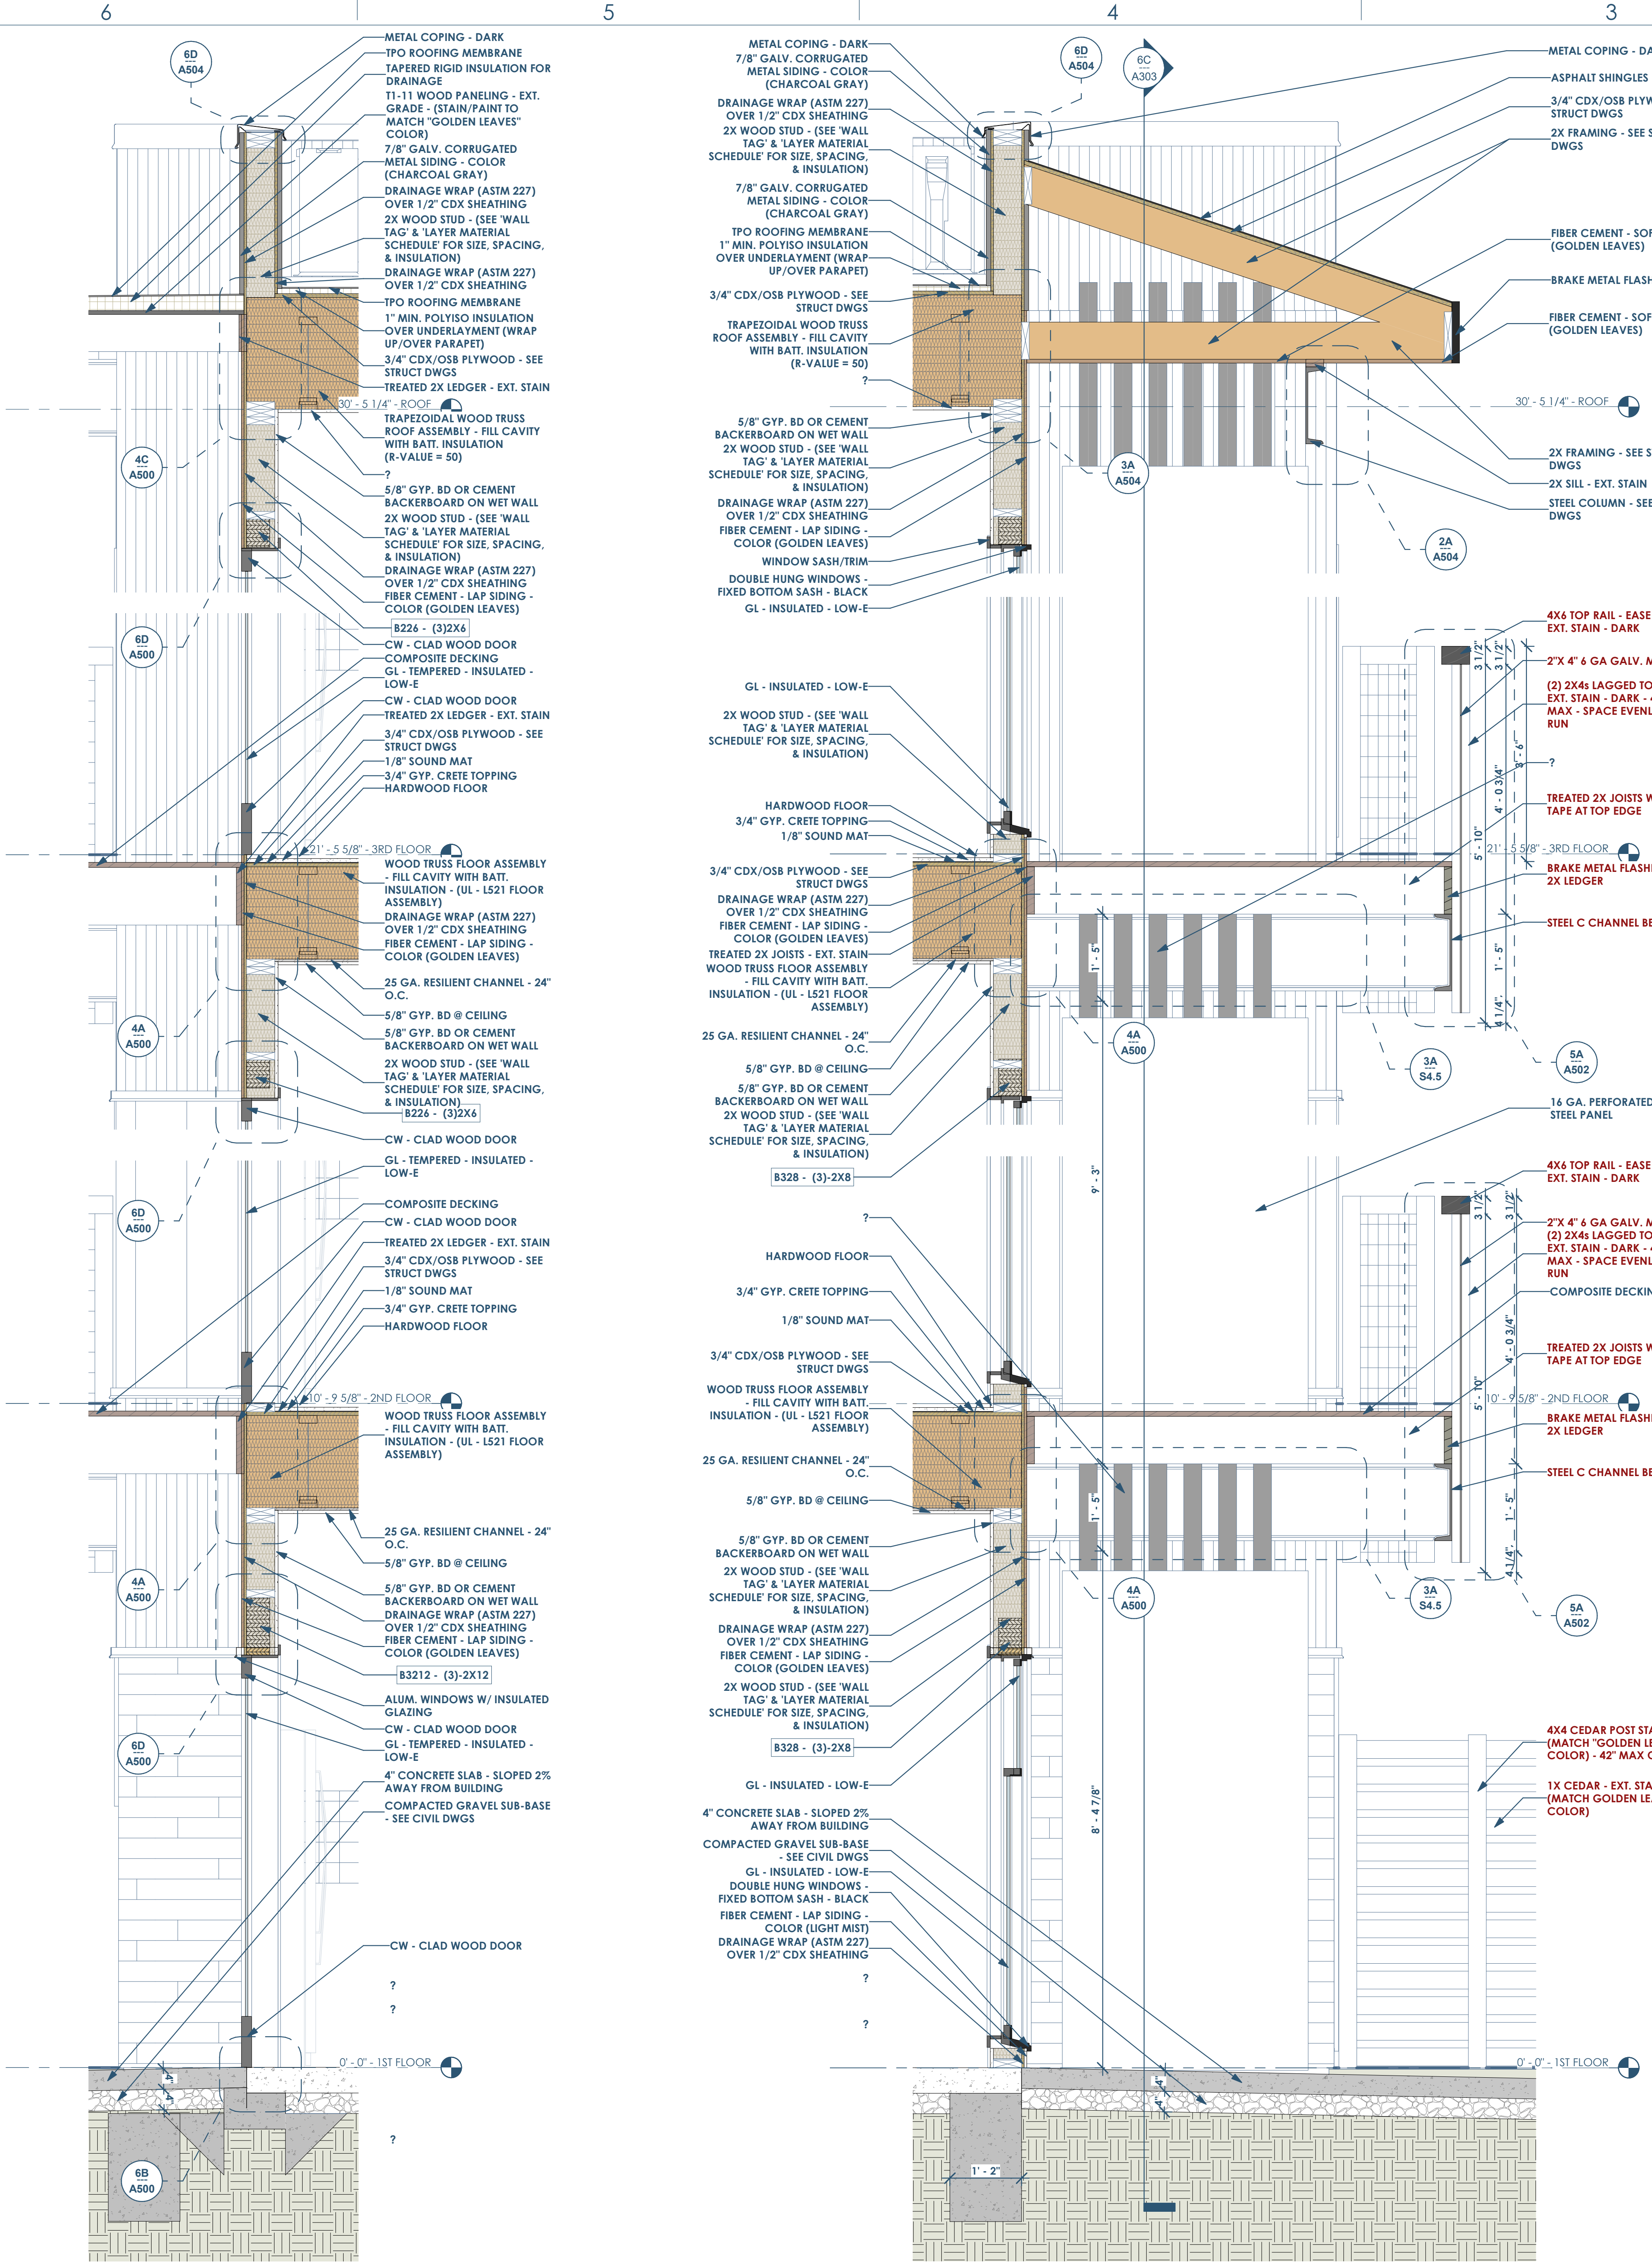

This project, like most OpeningDesign's projects, is open source. (Attribution-ShareAlike 4.0 International-CC BY-SA 4.0) -freely available to any party for future use, assuming the terms such as Attribution and ShareAlike are honored.

6A A400 BUILDING SECTION - THRU SMALL STUDIO - LOOKING EAST - @ PARAPET WALL 3/4" = 1'-0"

4A A400 WALL SECTION - SOUTH BALCONY 3/4" = 1'-0"

2A A400 WALL SECTION - THRU BALCONY - RAILING 3/4" = 1'-0"

WALL SECTIONS

Date	Description
05.19.2022	Progress Set