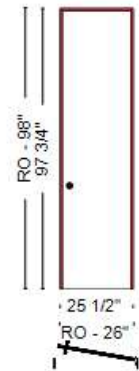

100-1
Rough Opening
38" X 82"

Interior Single Prehung 3/0 x 6/8 x 1-3/8" W591PR Prefinished True White Hinge: Right Hand
Prefinished True White W591 Prefinished True White Panel
2-3/8" Backset Edge Prep Standard 1" x 2-1/4" with 1/4" Radius Corners

, Hinges Flat Black 3-1/2" 5/8 Radius Ball Bearing , Jamb 4-5/8" PF True White , Stop Round Edge WM887 R.E. MDF PF True White Prefinished
No Thanks

\$308.26 6 \$1,849.56

LINE	DESCRIPTION	PRICE	QTY	EXTENDED
------	-------------	-------	-----	----------

200-1
Rough Opening
26" X 98"

Prefinished
Interior Single Prehung 2/0 x 8/0 x 1-3/8" W591PR Hinge: Right Hand
Primed Flat Panel W591 Panel Prefinished True White
2-3/8" Backset Edge Prep Standard 1" x 2-1/4" with 1/4" Radius Corners

, Hinges Flat Black 3-1/2" 5/8 Radius Ball Bearing , Jamb 4-5/8" PF True White , Stop Round Edge WM887 R.E. MDF PF True White Prefinished
No Thanks

TBD 1 TBD

LINE	DESCRIPTION	PRICE	QTY	EXTENDED
300-1	Interior Double Prehung 6/0 x 6/8 x 1-3/8" W591PR Prefinished True White Hinge: Double with Catches Prefinished True White W591 Prefinished True White Panel No Bore Backset Ball Catches Double Door	\$578.57	1	\$578.57
Rough Opening 74" X 82"	, Hinges Flat Black 3-1/2" 5/8 Radius Ball Bearing , Jamb 4-5/8" PF True White , Stop Round Edge WM887 R.E. MDF PF True White Prefinished No Thanks			