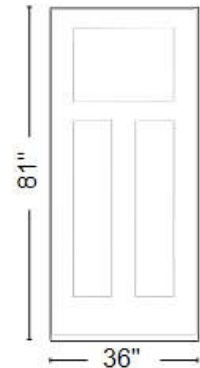

200-1
Rough Opening
26" X 98"

Prefinished
Interior Single Prehung 2/0 x 8/0 x 1-3/8" W591PR Hinge: Right Hand
Primed Flat Panel W591 Panel Prefinished True White
2-3/8" Backset Edge Prep Standard 1" x 2-1/4" with 1/4" Radius Corners

, Hinges Flat Black 3-1/2" 5/8 Radius Ball Bearing , Jamb 4-5/8" PF True White , Stop Round Edge WM887 R.E. MDF PF True White Prefinished
No Thanks

TBD 1 TBD

LINE	DESCRIPTION	PRICE	QTY	EXTENDED
300-1	Interior Double Prehung 6/0 x 6/8 x 1-3/8" W591PR Prefinished True White Hinge: Double with Catches Prefinished True White W591 Prefinished True White Panel No Bore Backset Ball Catches Double Door	\$578.57	1	\$578.57
Rough Opening 74" X 82"	, Hinges Flat Black 3-1/2" 5/8 Radius Ball Bearing , Jamb 4-5/8" PF True White , Stop Round Edge WM887 R.E. MDF PF True White Prefinished No Thanks			

LINE	DESCRIPTION	PRICE	QTY	EXTENDED
400-1	Interior Bi-Pass 6/0 x 6/8 x 1-3/8" W591PR Prefinished True White Hinge: Bi-Pass Prefinished True White W591 Prefinished True White Panel Half Bore for Bi-Pass Backset Bi-Pass Hardware 6/0 BP Hdwe and Track with Black Cups	\$586.97	1	\$586.97
Rough Opening 73" X 82"	, Jamb 4-5/8" PF True White			

LINE	DESCRIPTION	PRICE	QTY	EXTENDED
500-1	Interior Pocket Door Only 3/0 x 6/8 x 1-3/8" W591PR Prefinished True White Hinge: Pocket Door No Hinge Prep Prefinished True White W591 Prefinished True White Panel 2-3/8" Backset Edge Prep Standard 1" x 2-1/4" with 1/4" Radius Corners Add to Prep for Pocket Door Standard Edge Prep	\$279.96	2	\$559.92
Rough Opening 36" X 81"	PF True White			