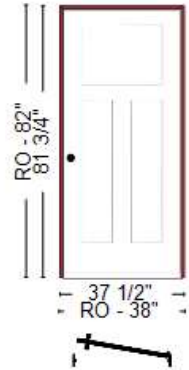

100-1
Rough Opening
38" X 82"

Interior Single Prehung 3/0 x 6/8 x 1-3/8" W591PR Prefinished True White Hinge: Right Hand
Prefinished True White W591 Prefinished True White Panel
2-3/8" Backset Edge Prep Standard 1" x 2-1/4" with 1/4" Radius Corners

, Hinges Flat Black 3-1/2" 5/8 Radius Ball Bearing , Jamb 4-5/8" PF True White , Stop Round Edge WM887 R.E. MDF PF True White Prefinished
No Thanks

\$308.26 6 \$1,849.56

LINE	DESCRIPTION	PRICE	QTY	EXTENDED
------	-------------	-------	-----	----------

200-1
Rough Opening
26" X 98"

Prefinished
Interior Single Prehung 2/0 x 8/0 x 1-3/8" W591PR Hinge: Right Hand
Primed Flat Panel W591 Panel Prefinished True White
2-3/8" Backset Edge Prep Standard 1" x 2-1/4" with 1/4" Radius Corners

Rough
Opening
74" X 98"

LINE	DESCRIPTION	PRICE	QTY	EXTENDED
700-1	2352PR LF W2352 FJ Primed Round Edge Base E1E 3/8" x 3-1/4" - Moulding	\$1.46	320	\$467.20

TAG / ROOM: Base

LINE	DESCRIPTION	PRICE	QTY	EXTENDED
800-1	453PR LF WM453 FJ Primed Round Edge Casing E2E 11/16 x 2-1/4" - Moulding	\$1.32	960	\$1,267.20