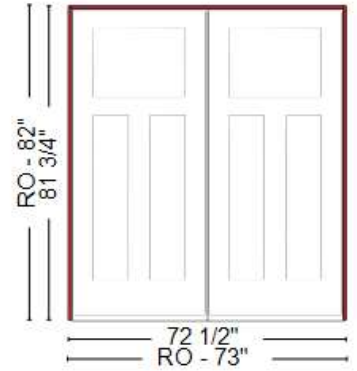

200-1
Rough Opening
26" X 98"

Prefinished
Interior Single Prehung 2/0 x 8/0 x 1-3/8" W591PR Hinge: Right Hand
Primed Flat Panel W591 Panel Prefinished True White
2-3/8" Backset Edge Prep Standard 1" x 2-1/4" with 1/4" Radius Corners

, Hinges Flat Black 3-1/2" 5/8 Radius Ball Bearing , Jamb 4-5/8" PF True White , Stop Round Edge WM887 R.E. MDF PF True White Prefinished
No Thanks

TBD 1 TBD

LINE	DESCRIPTION	PRICE	QTY	EXTENDED
300-1	Interior Double Prehung 6/0 x 6/8 x 1-3/8" W591PR Prefinished True White Hinge: Double with Catches Prefinished True White W591 Prefinished True White Panel No Bore Backset Ball Catches Double Door	\$578.57	1	\$578.57
Rough Opening 74" X 82"	, Hinges Flat Black 3-1/2" 5/8 Radius Ball Bearing , Jamb 4-5/8" PF True White , Stop Round Edge WM887 R.E. MDF PF True White Prefinished No Thanks			

LINE	DESCRIPTION	PRICE	QTY	EXTENDED
400-1	Interior Bi-Pass 6/0 x 6/8 x 1-3/8" W591PR Prefinished True White Hinge: Bi-Pass Prefinished True White W591 Prefinished True White Panel Half Bore for Bi-Pass Backset Bi-Pass Hardware 6/0 BP Hdwe and Track with Black Cups	\$586.97	1	\$586.97
Rough Opening 73" X 82"	, Jamb 4-5/8" PF True White			

LINE	DESCRIPTION	PRICE	QTY	EXTENDED
500-1	Interior Pocket Door Only 3/0 x 6/8 x 1-3/8" W591PR Prefinished True White Hinge: Pocket Door No Hinge Prep Prefinished True White W591 Prefinished True White Panel 2-3/8" Backset Edge Prep Standard 1" x 2-1/4" with 1/4" Radius Corners Add to Prep for Pocket Door Standard Edge Prep	\$279.96	2	\$559.92
Rough Opening 36" X 81"	PF True White			