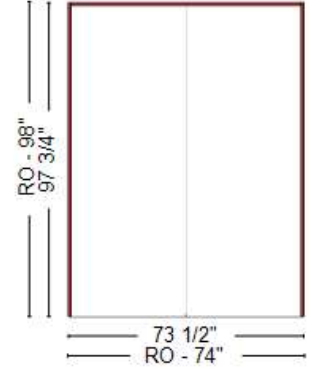

LINE	DESCRIPTION	PRICE	QTY	EXTENDED
600-1	**Prefinished** Interior Double Prehung 6/0 x 8/0 x 1-3/8" W591PR Hinge: Double with Catches Primed Flat Panel W591 Panel Prefinished True White No Bore Backset Ball Catches Double Door , Hinges Flat Black 3-1/2" 5/8 Radius Ball Bearing , Jamb 4-5/8" PF True White , Stop Round Edge WM887 R.E. MDF PF True White Prefinished No Thanks	TBD	1	TBD

Rough
Opening
74" X 98"