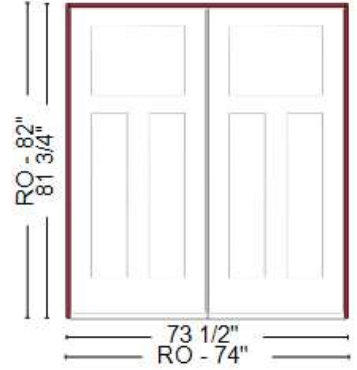

100-1
Rough Opening
38" X 82"

Interior Single Prehung 3/0 x 6/8 x 1-3/8" W591PR Prefinished True White Hinge: Right Hand
Prefinished True White W591 Prefinished True White Panel
2-3/8" Backset Edge Prep Standard 1" x 2-1/4" with 1/4" Radius Corners

200-1
Rough Opening
26" X 98"

Prefinished
Interior Single Prehung 2/0 x 8/0 x 1-3/8" W591PR Hinge: Right Hand
Primed Flat Panel W591 Panel Prefinished True White
2-3/8" Backset Edge Prep Standard 1" x 2-1/4" with 1/4" Radius Corners

, Hinges Flat Black 3-1/2" 5/8 Radius Ball Bearing , Jamb 4-5/8" PF True White , Stop Round Edge WM887 R.E. MDF PF True White Prefinished
No Thanks

TBD 1 TBD

LINE	DESCRIPTION	PRICE	QTY	EXTENDED
300-1	Interior Double Prehung 6/0 x 6/8 x 1-3/8" W591PR Prefinished True White Hinge: Double with Catches Prefinished True White W591 Prefinished True White Panel No Bore Backset Ball Catches Double Door	\$578.57	1	\$578.57
Rough Opening 74" X 82"	, Hinges Flat Black 3-1/2" 5/8 Radius Ball Bearing , Jamb 4-5/8" PF True White , Stop Round Edge WM887 R.E. MDF PF True White Prefinished No Thanks			