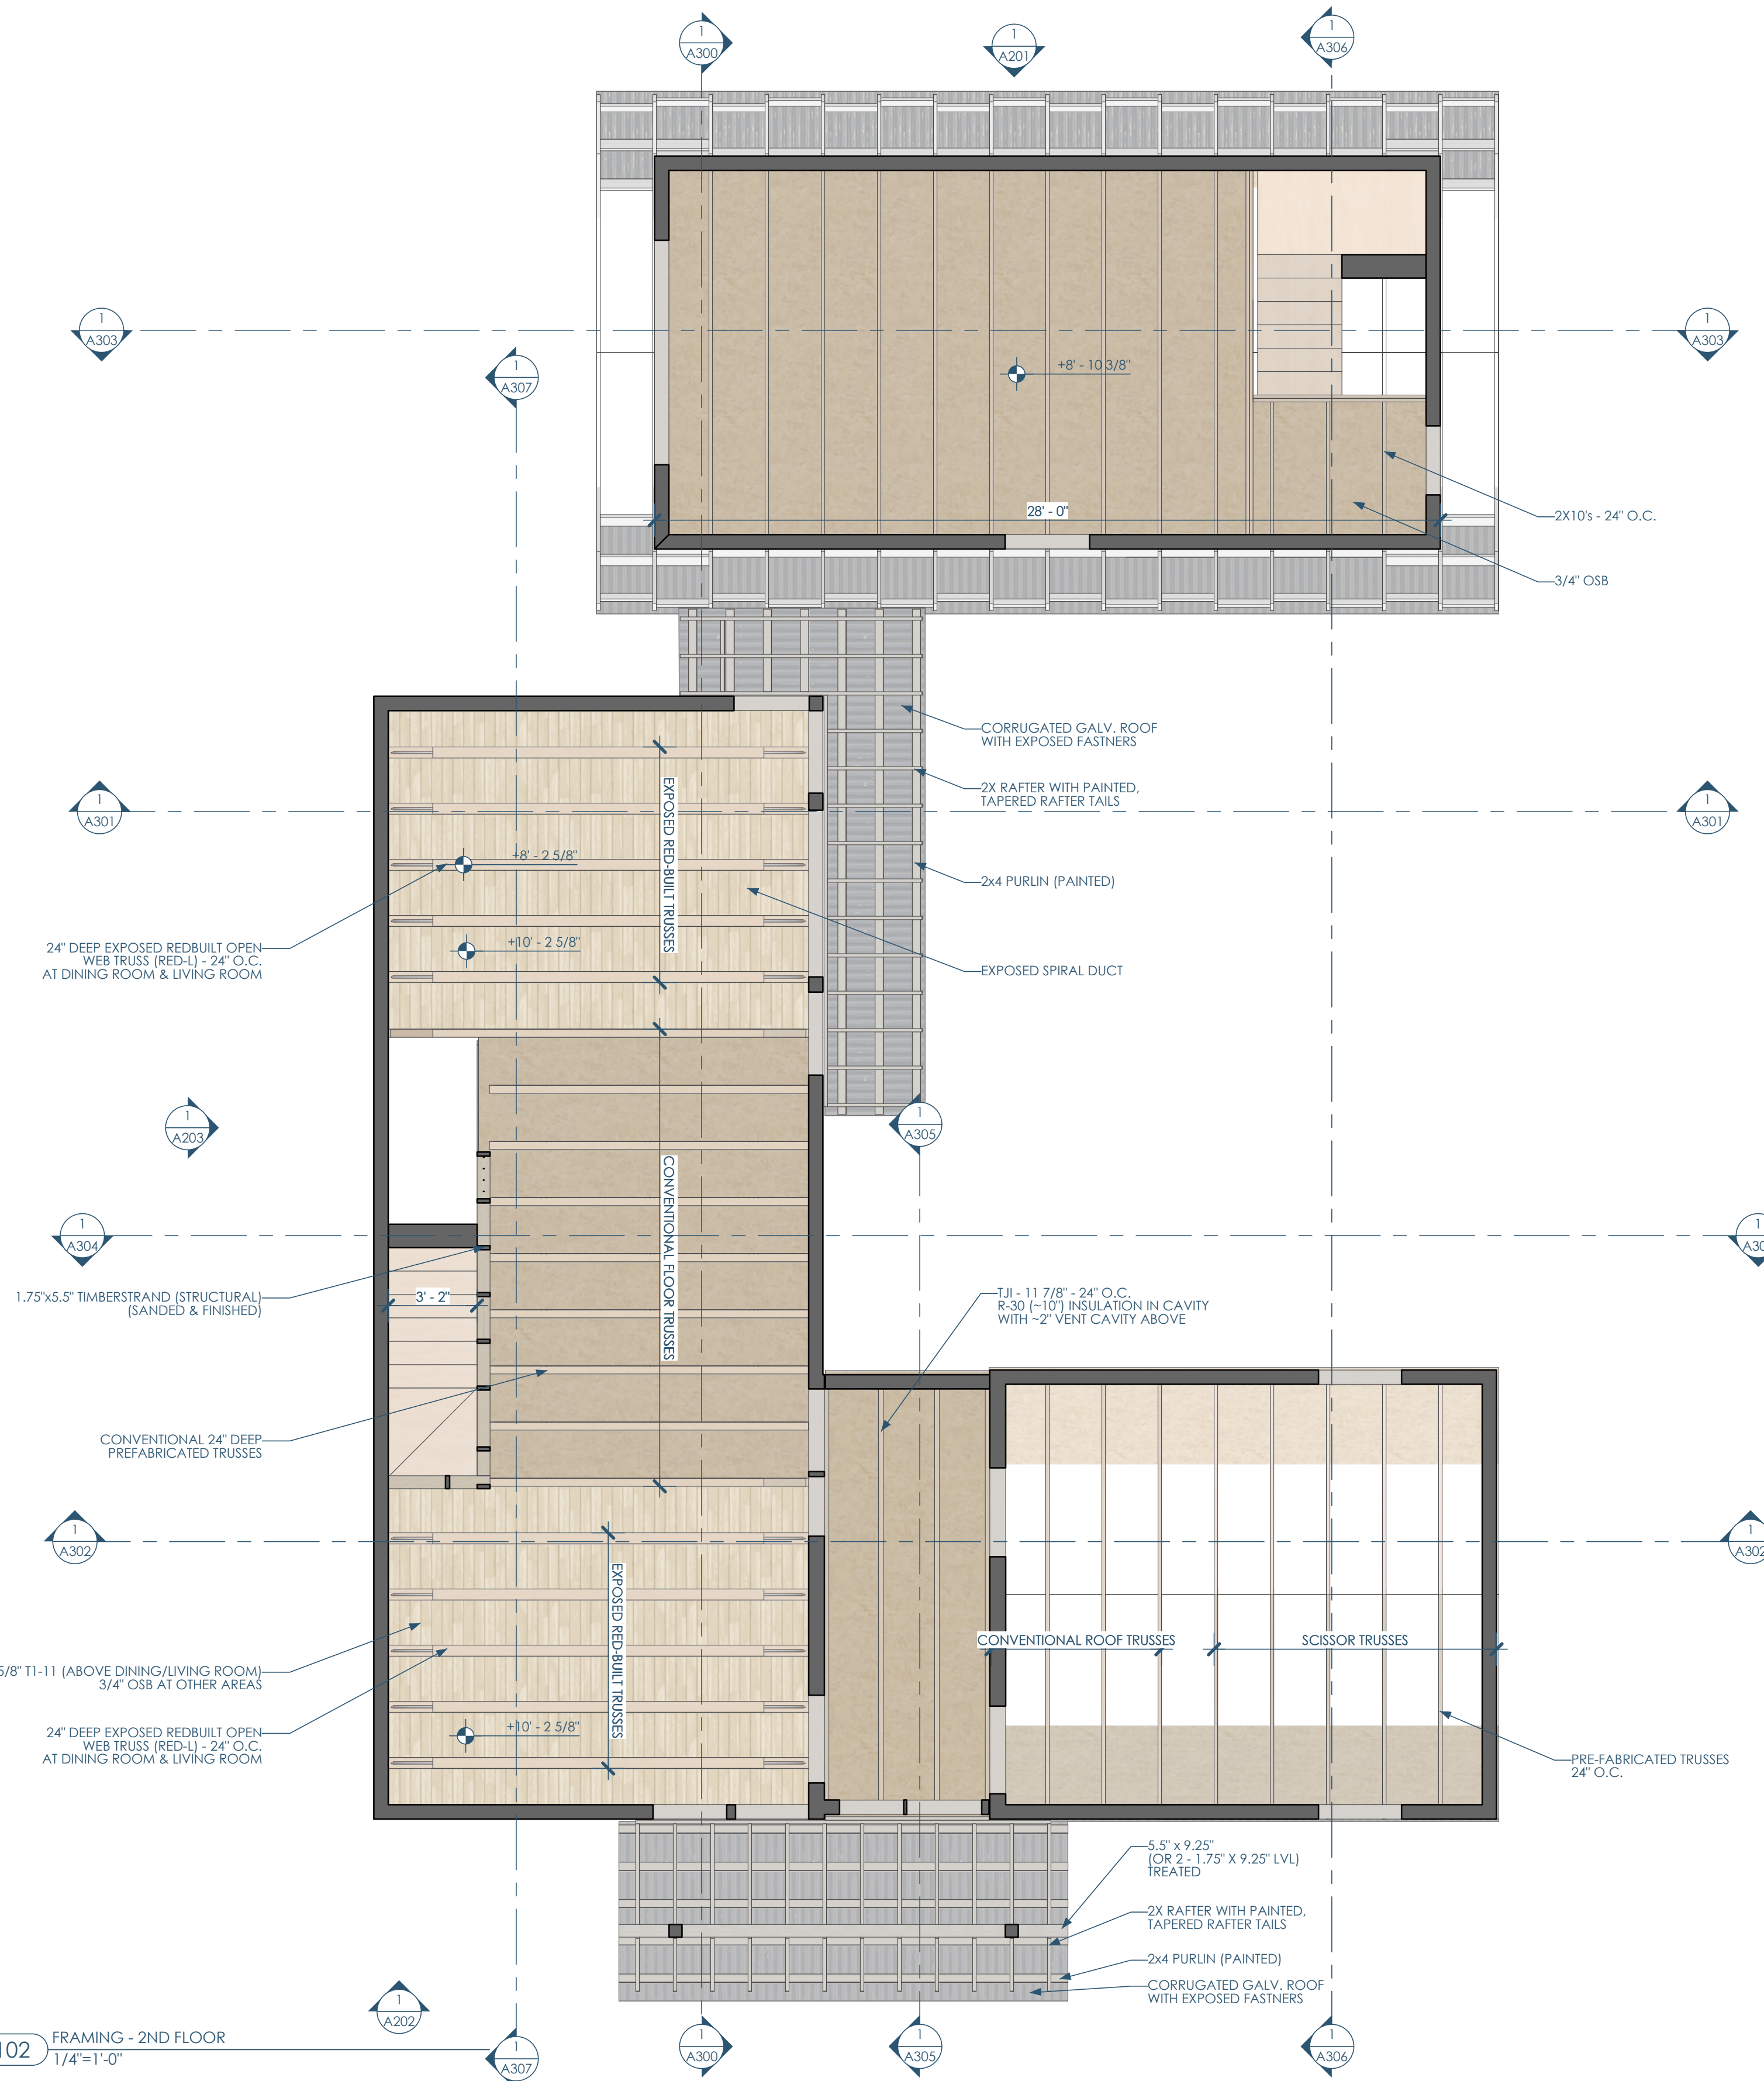

2/S102 FRAMING - AXON - 1  
3/16"=1'-0"

1/S102 FRAMING - 2ND FLOOR  
1/4"=1'-0"

This project, like most Opening Design's projects, is open source (Attribution-ShareAlike 4.0 International=CC-BY-SA 4.0)=freely available to any party for future use, assuming the terms such as Attribution and ShareAlike are honored.