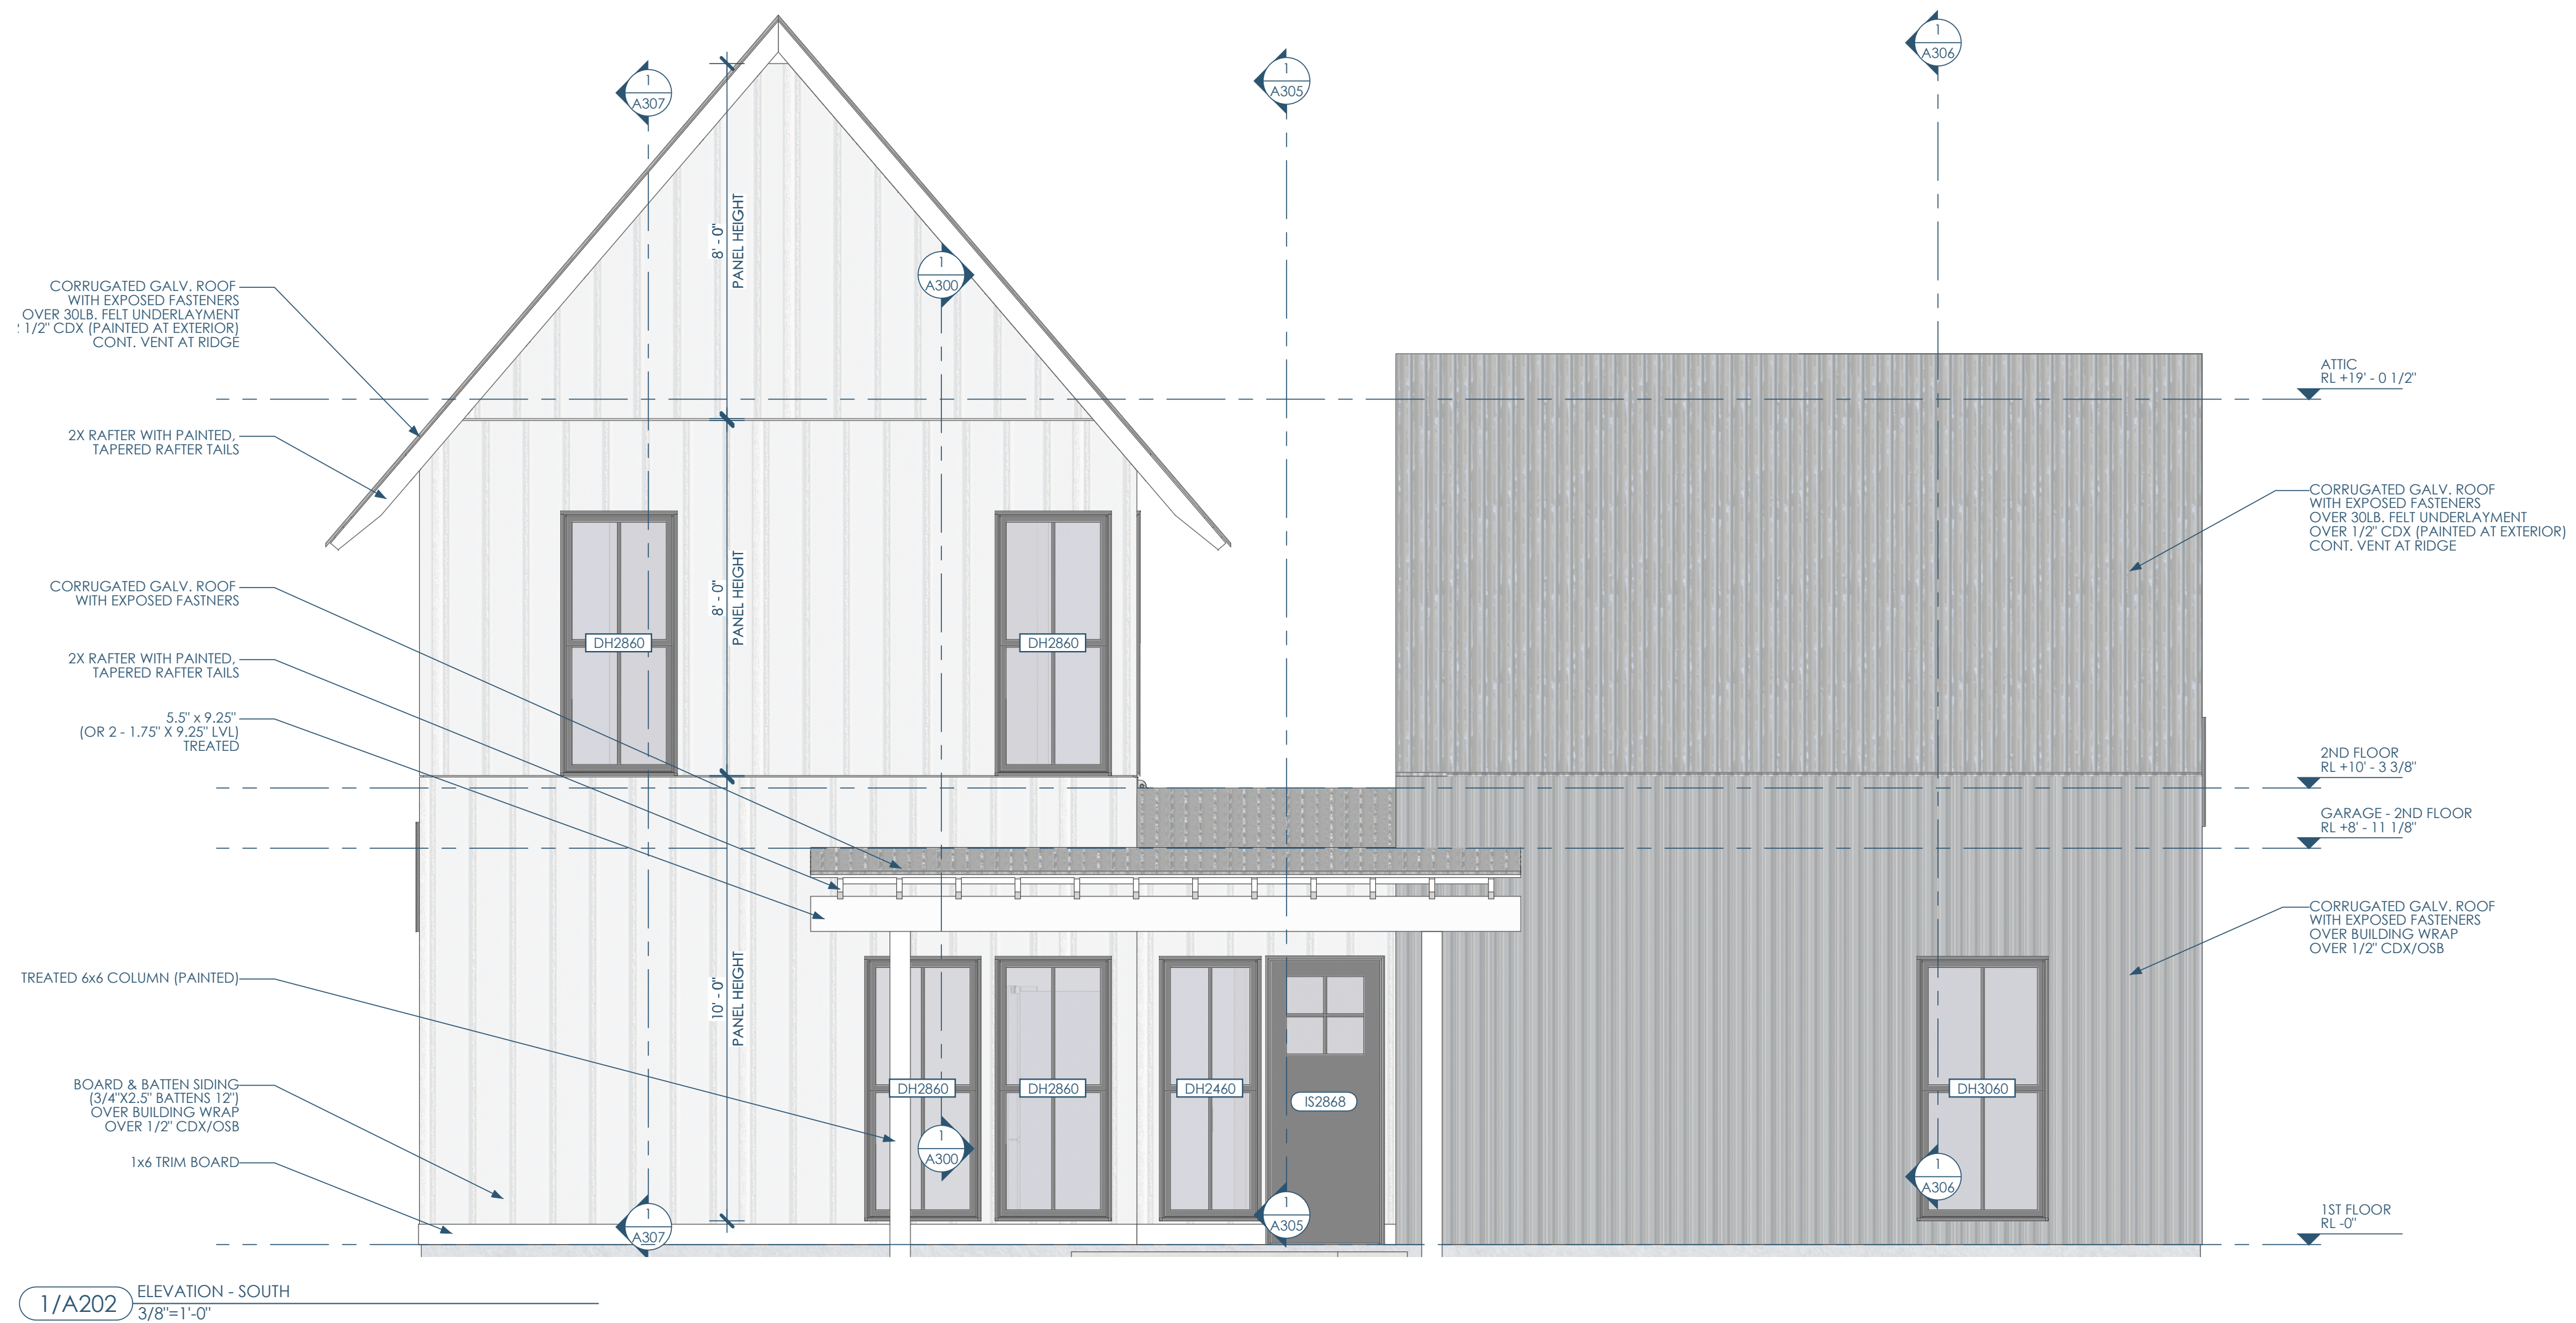

5

4

3

2

1

C

B

A

1/A202 ELEVATION - SOUTH
3/8"=1'-0"

Architect: Opening Design
17 S Fairchild | FL 7
Madison, WI 53703
ryan@openingdesign.com | 773.425.6456

ELEVATION - SOUTH 04/02/2024
HIGHLAND HAVEN
N1777 FRIEDEL RD - FORT ATKINSON, WI 53589

A202

5

4

3

2

1

This project, like most Opening Design's projects, is open source (Attribution-ShareAlike 4.0 International - CC BY-SA 4.0) - freely available to any party for future use, assuming the terms such as Attribution and ShareAlike are honored.