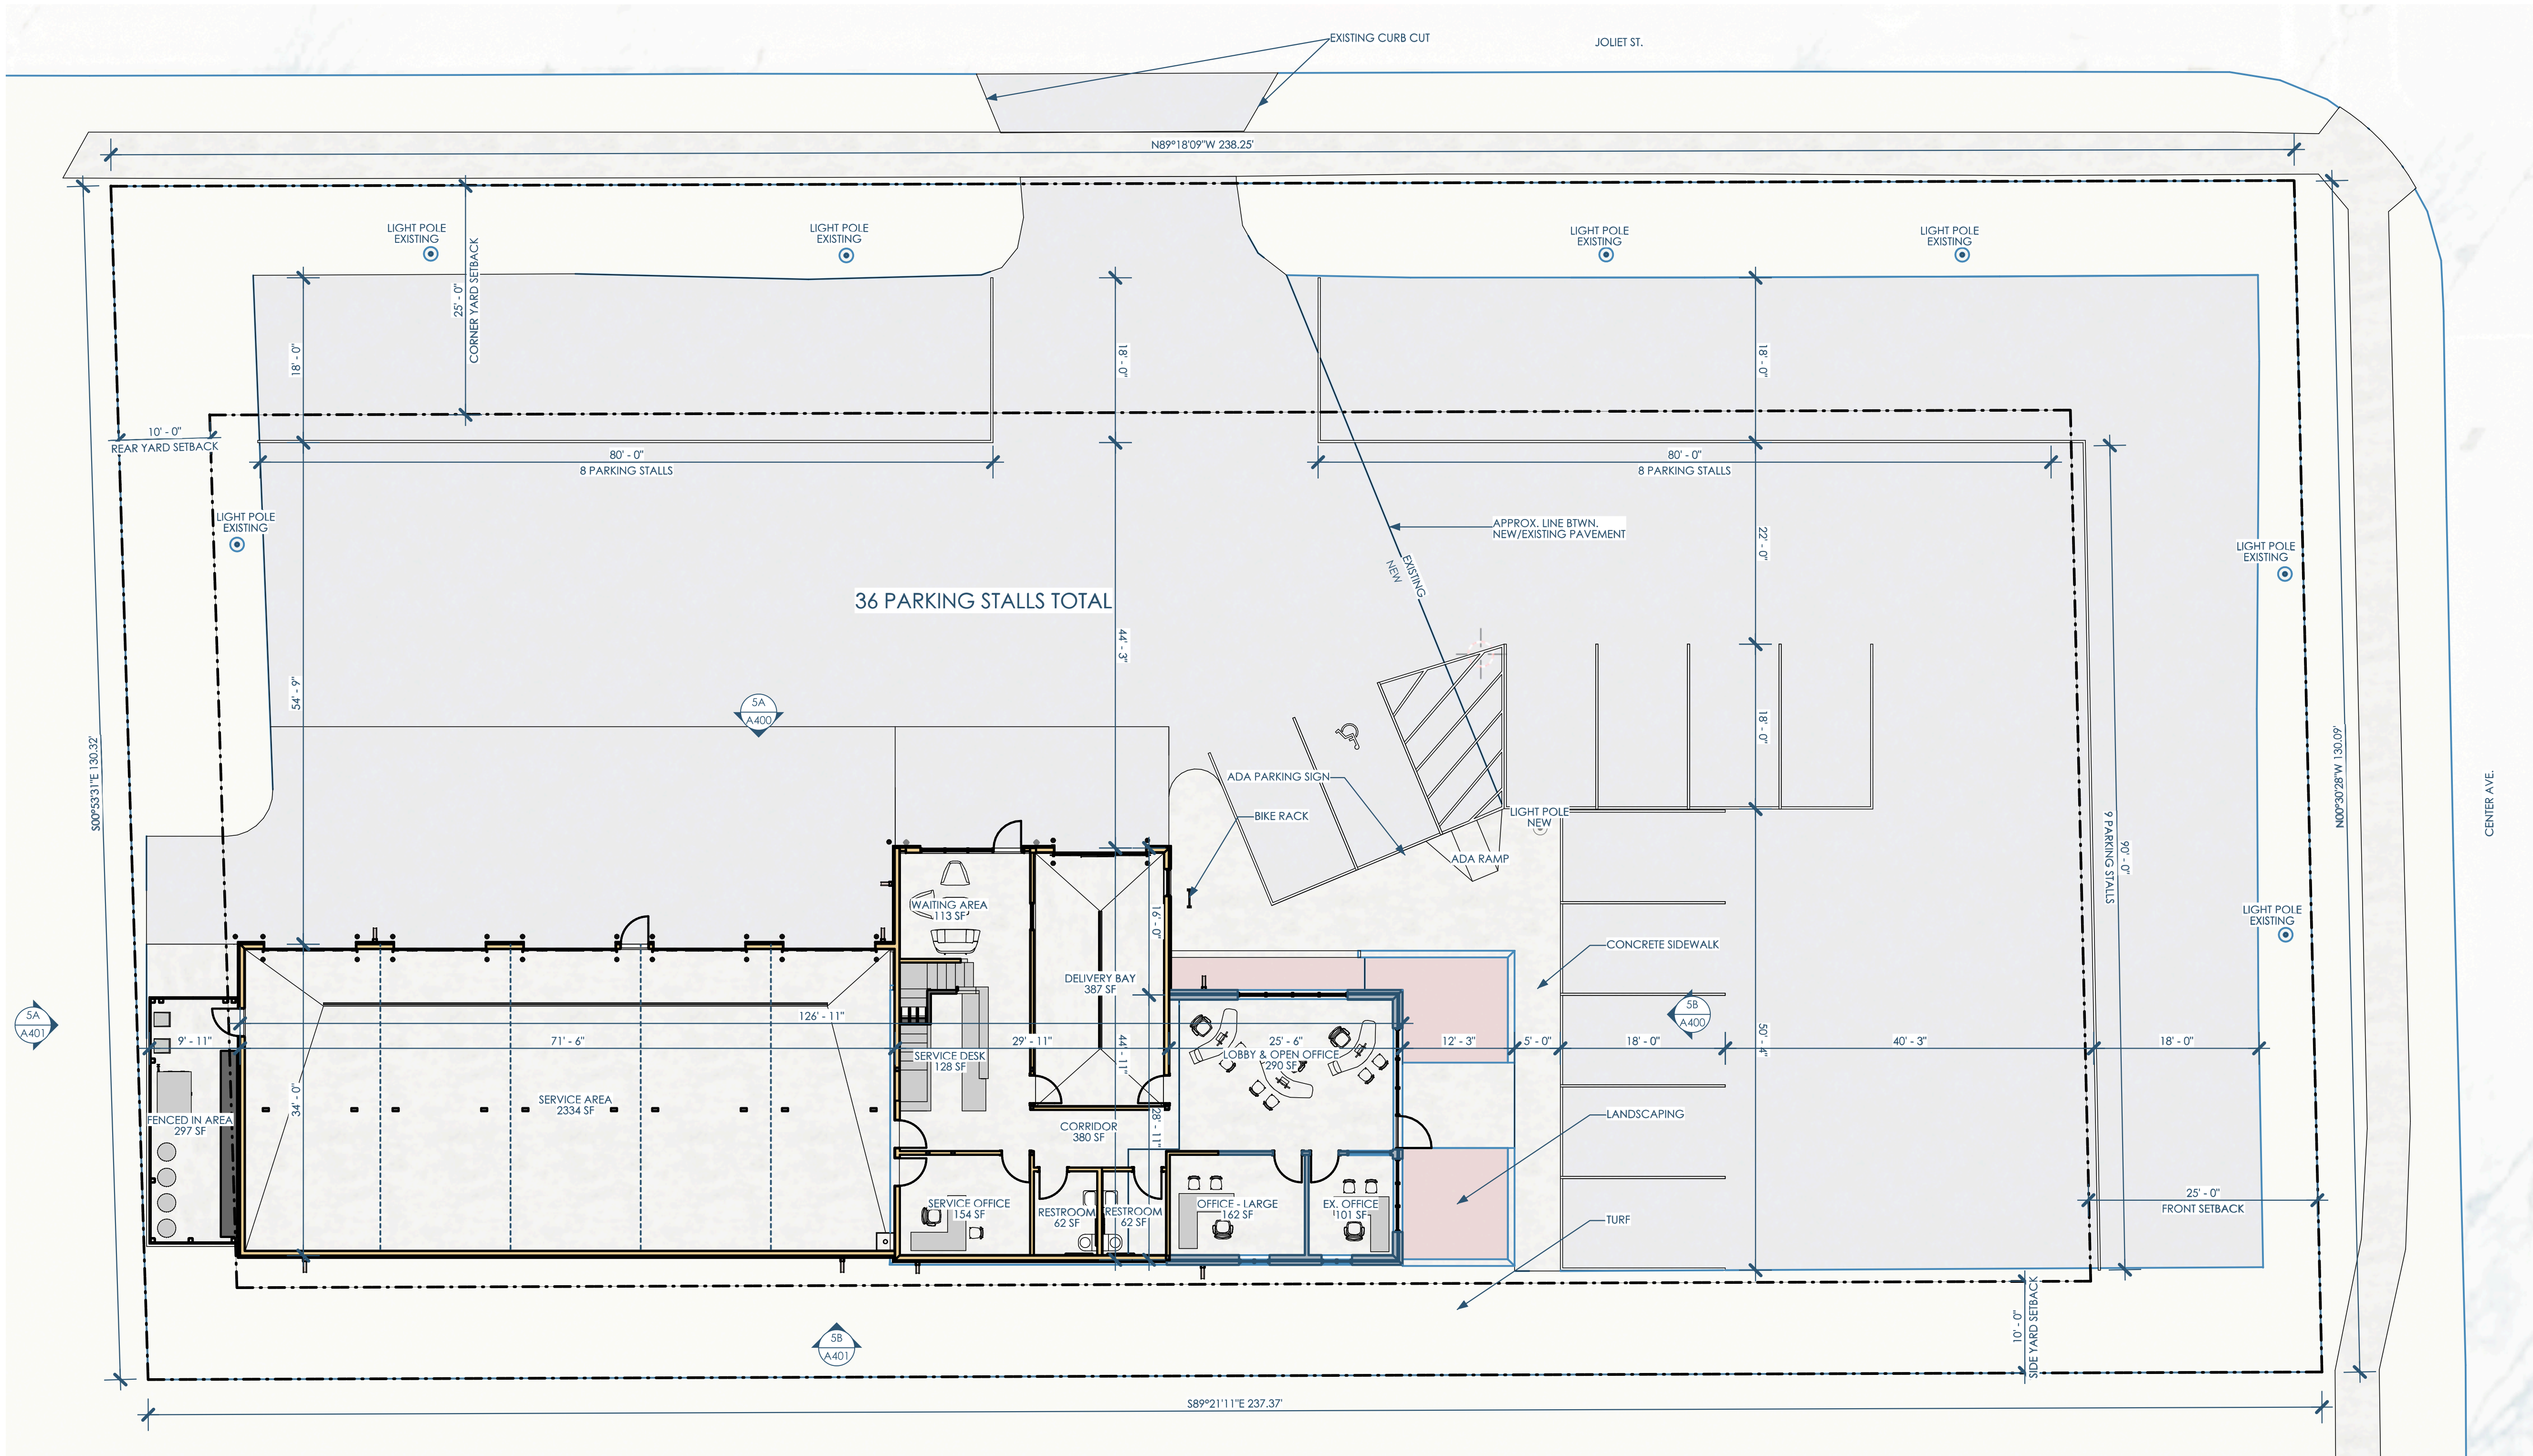

5

4

3

2

1

C

B

A

5A/A100 SITE PLAN  
1"=10'

Owner: Cool Car Guys  
1600 Center Ave  
Janesville, WI 53546  
608.531.1600

GC: Lake Country Construction Group  
161 Horizon Dr  
Verona, WI 53593  
608.845.1398

Architect: Opening Design  
17 S Fairchild | FL 7  
Madison, WI 53703  
ryan@openingdesign.com | 773.425.6456

SITE PLAN  
COOL CAR GUYS  
1600 CENTER AVE, JANESVILLE, WI 53546

A100

This project, like most Opening Design's projects, is open source (Attribution-ShareAlike 4.0 International-CC-BY-SA 4.0)-freely available to any party for future use, assuming the terms such as Attribution and ShareAlike are honored.