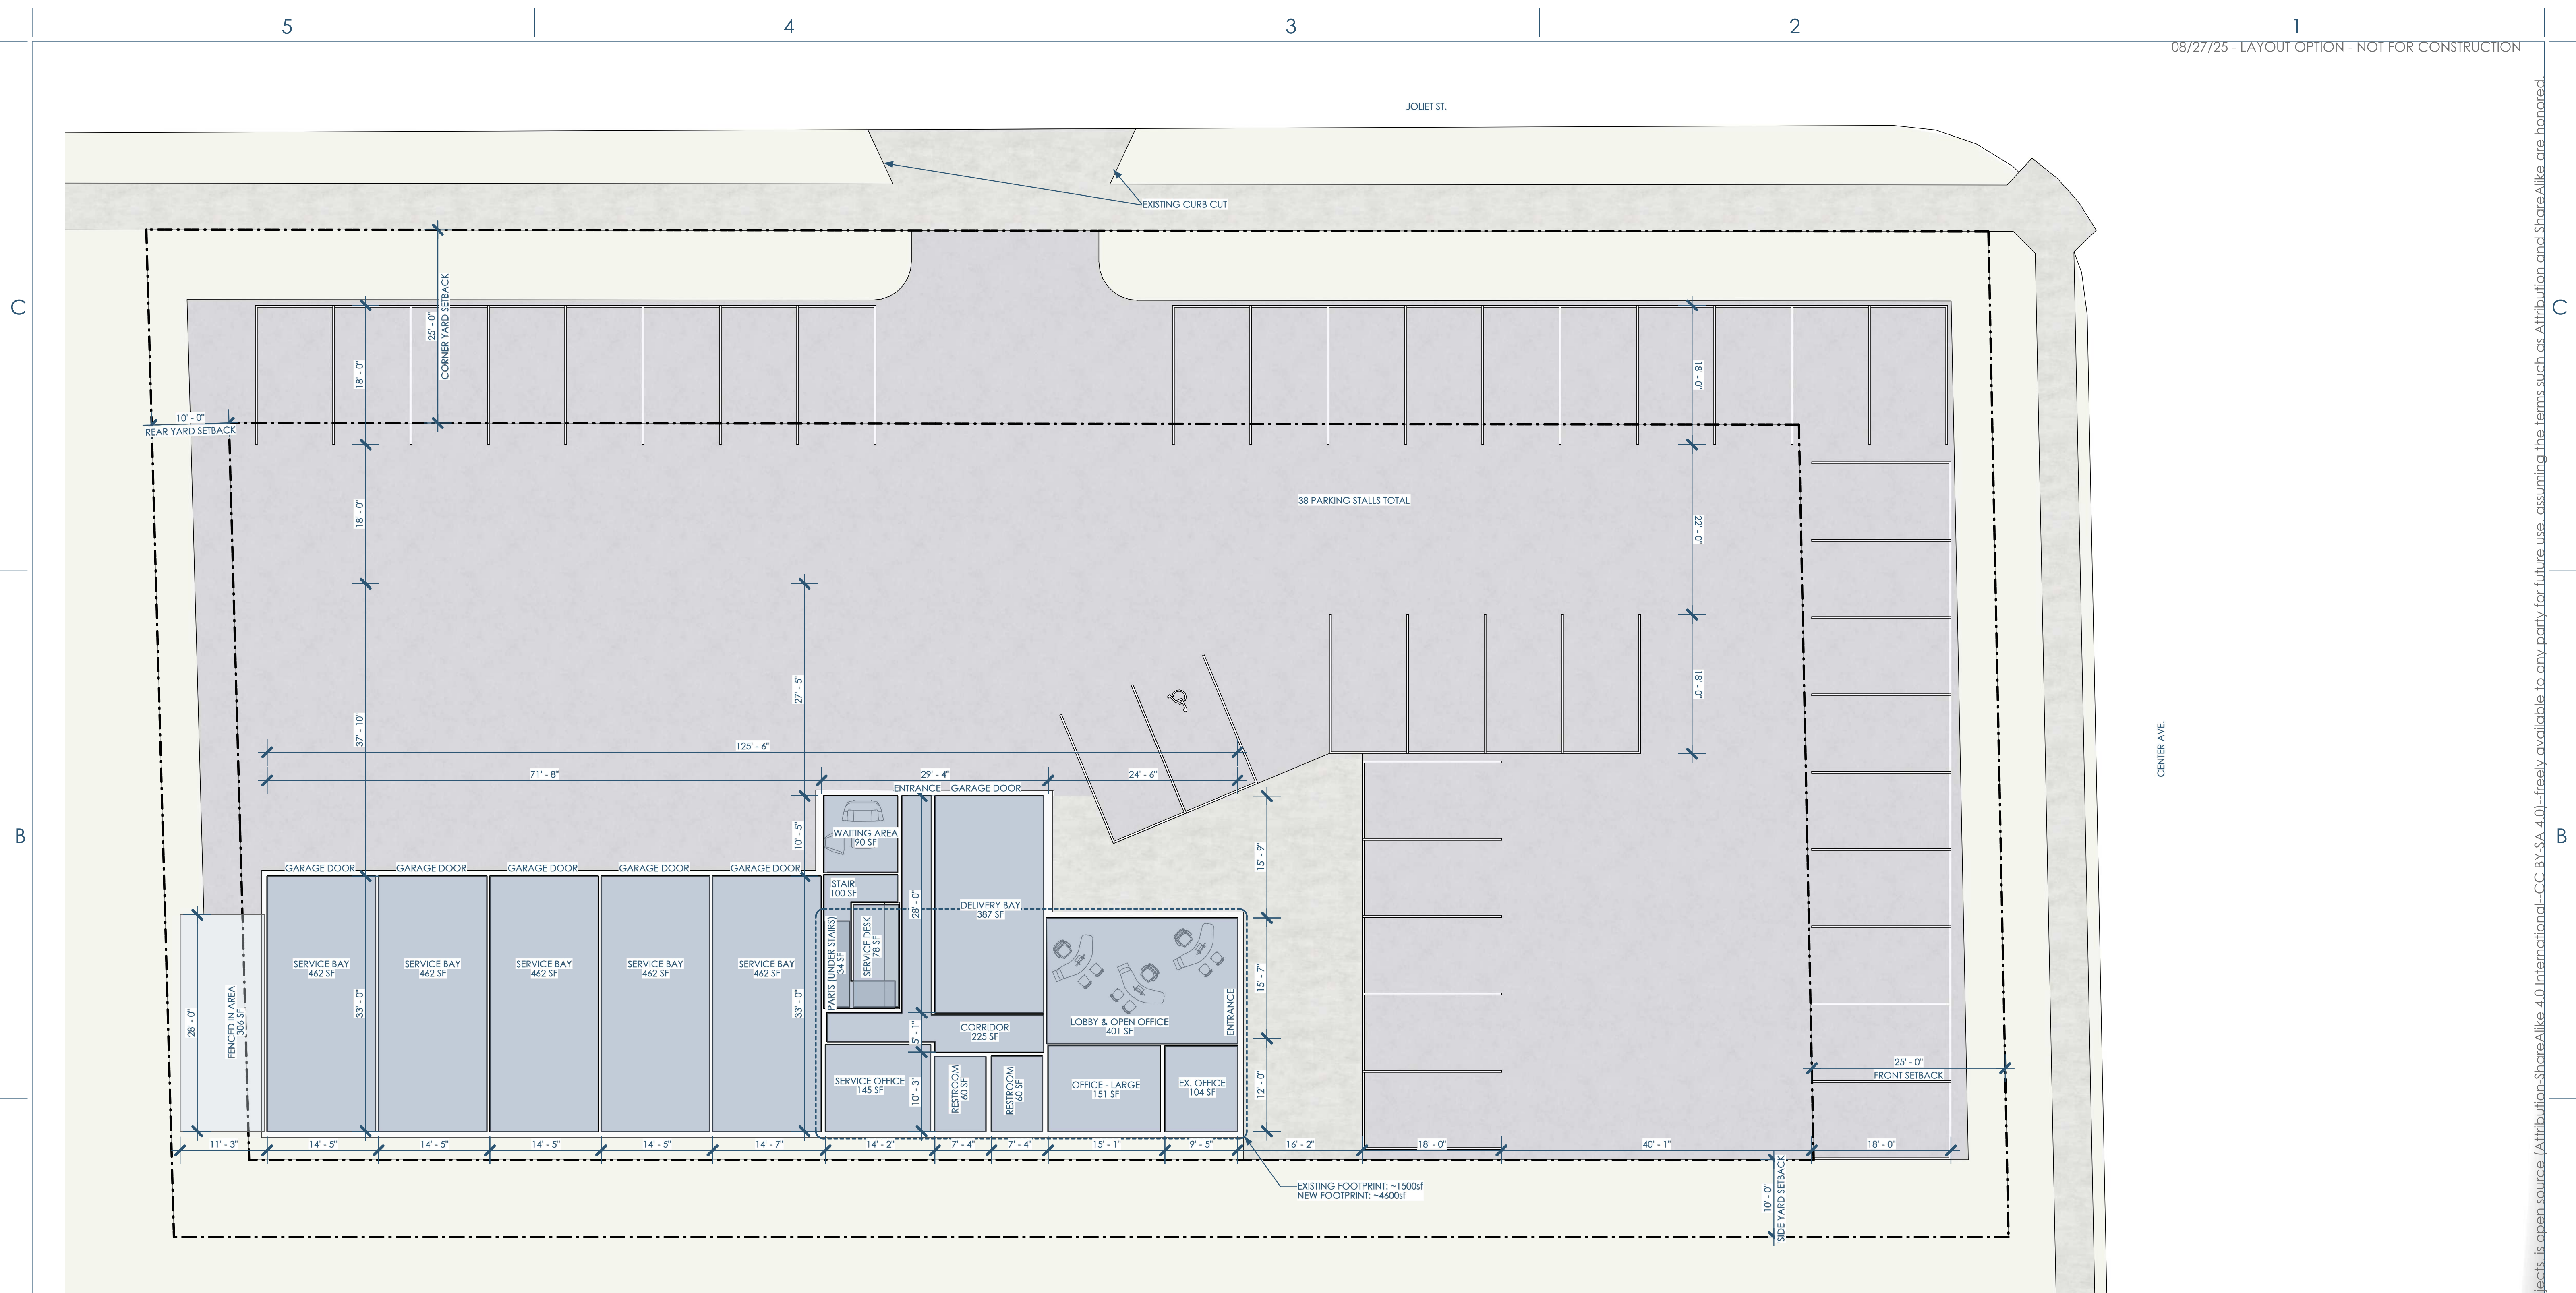

1/P1 PHASE 1 - MEZZ
1"=10'

Owner: Cool Car Guys
1600 Center Ave
Janesville, WI 53546
608.531.1600

GC: Lake Country Construction Group
161 Horizon Dr
Verona, WI 53593
608.845.1398

Architect: Opening Design
17 S Fairchild | FL 7
Madison, WI 53703
ryan@openingdesign.com | 773.425.6456

PHASE 1 - MEZZANINE
COOL CAR GUYS

1600 CENTER AVE, JANESVILLE, WI 53546

This project, like most Opening Design's projects, is open source (Attribution-ShareAlike 4.0 International=CC-BY-SA 4.0)---freely available to any party for future use, assuming the terms such as Attribution and ShareAlike are honored.

1/P2 PHASE 2 - 1ST FLOOR
1"=10'

This project, like most Opening Design's projects, is open source (Attribution-ShareAlike 4.0 International-CC-BY-SA 4.0)-freely available to any party for future use, assuming the terms such as Attribution and ShareAlike are honored.