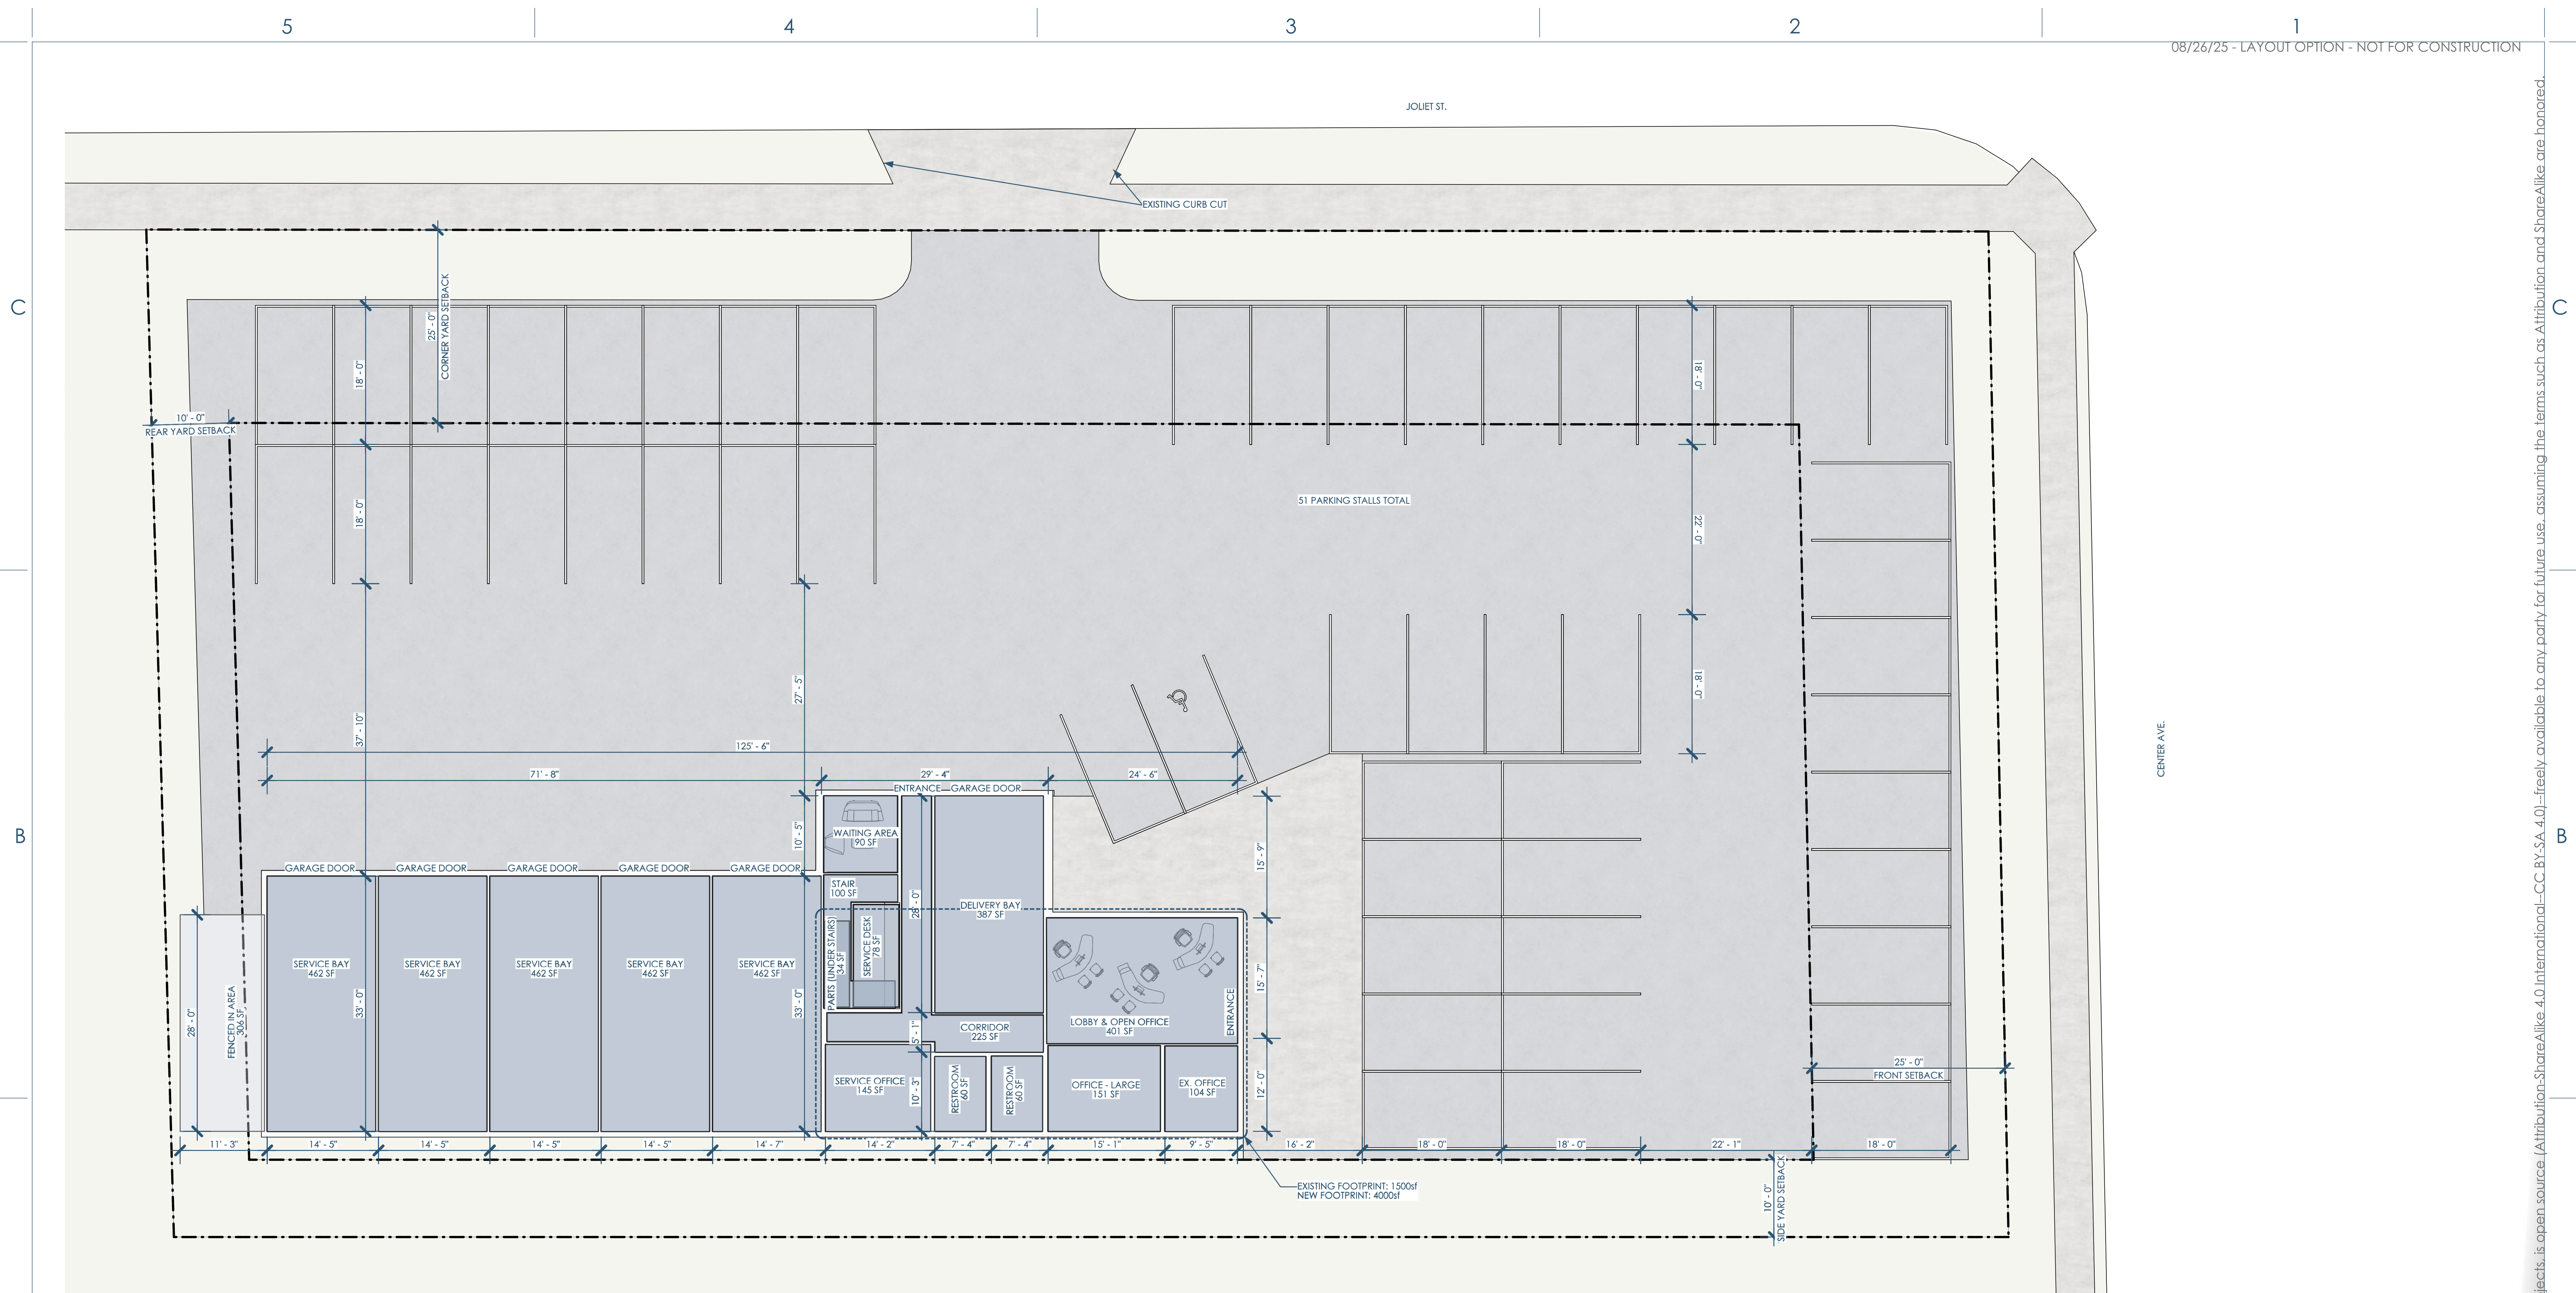

1/P1 PHASE 1 - 1ST FLOOR
1"=10'

This project, like most Opening Design's projects, is open source (Attribution-ShareAlike 4.0 International-CC-BY-SA 4.0)-freely available to any party for future use, assuming the terms such as Attribution and ShareAlike are honored.

1/P1 PHASE 1 - MEZZ
1"=10'

Owner: Cool Car Guys
1600 Center Ave
Janesville, WI 53546
608.531.1600

GC: Lake Country Construction Group
161 Horizon Dr
Verona, WI 53593
608.845.1398

Architect: Opening Design
17 S Fairchild | FL 7
Madison, WI 53703
ryan@openingdesign.com | 773.425.6456

PHASE 1 - MEZZANINE
COOL CAR GUYS

1600 CENTER AVE, JANESVILLE, WI 53546

This project, like most Opening Design's projects, is open source (Attribution-ShareAlike 4.0 International=CC-BY-SA 4.0)---freely available to any party for future use, assuming the terms such as Attribution and ShareAlike are honored.

1/P2 PHASE 2 - 1ST FLOOR
1"=10'

This project, like most Opening Design's projects, is open source (Attribution-ShareAlike 4.0 International-CC-BY-SA 4.0)-freely available to any party for future use, assuming the terms such as Attribution and ShareAlike are honored.