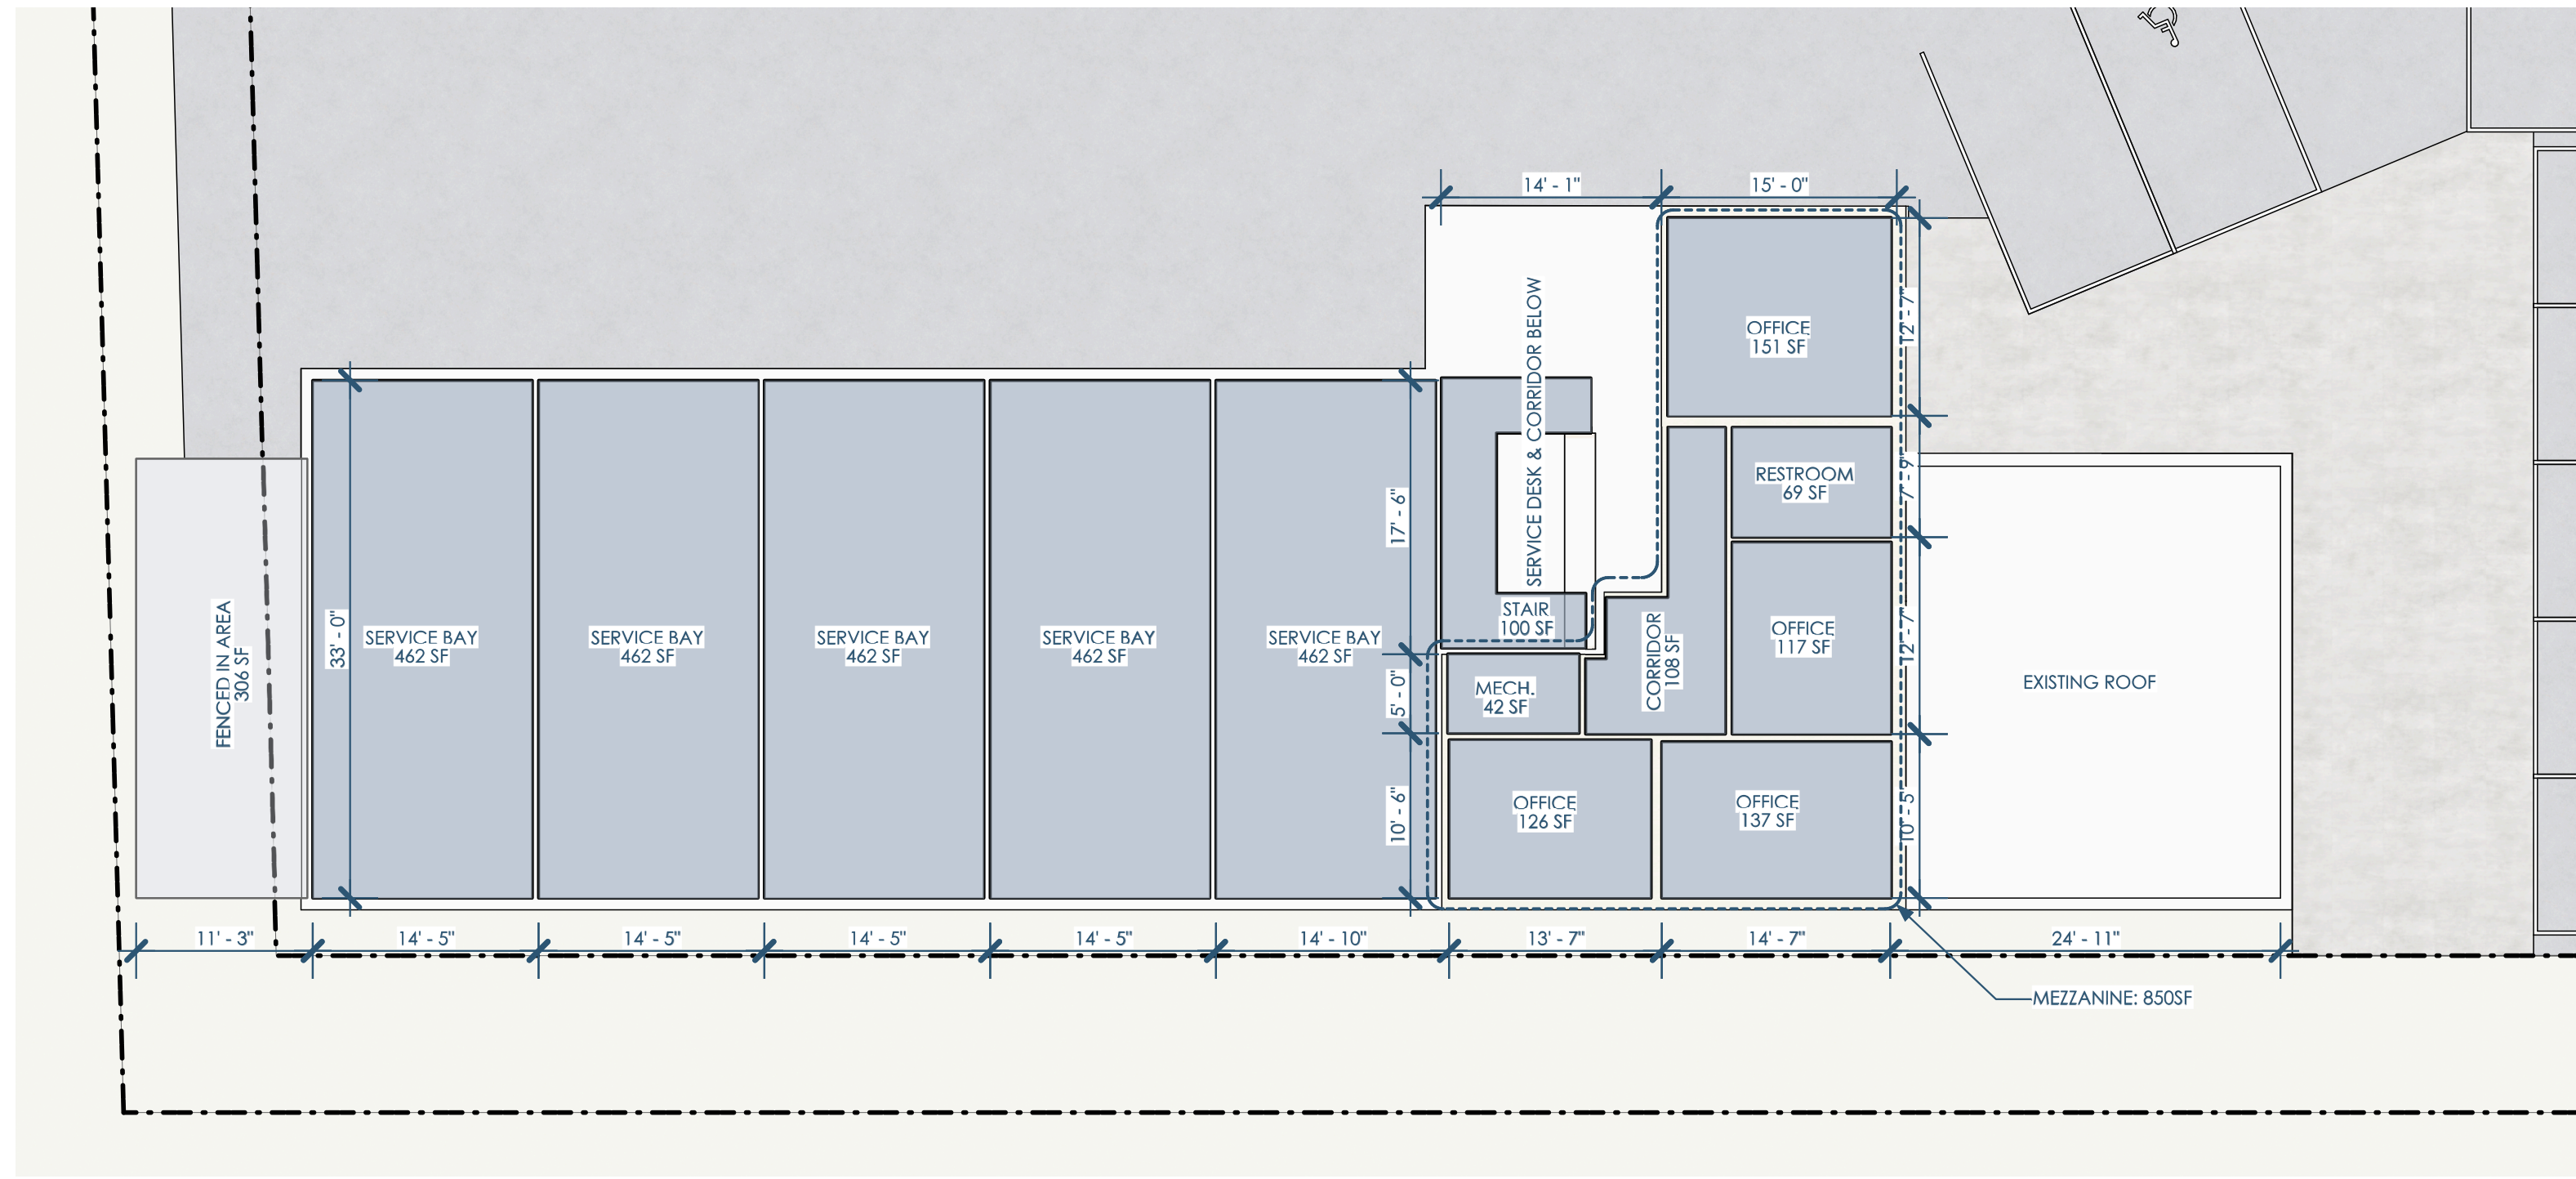

1/P1 PHASE 1 - 1ST FLOOR
1"=10'

This project, like most Opening Design's projects, is open source (Attribution-ShareAlike 4.0 International-CC-BY-SA 4.0)-freely available to any party for future use, assuming the terms such as Attribution and ShareAlike are honored.

1/P1 PHASE 1 - MEZZ
1"=10'

Owner: Cool Car Guys
1600 Center Ave
Janesville, WI 53546
608.531.1600

GC: Lake Country Construction Group
161 Horizon Dr
Verona, WI 53593
608.845.1398

Architect: Opening Design
17 S Fairchild | FL 7
Madison, WI 53703
ryan@openingdesign.com | 773.425.6456

PHASE 1 - MEZZANINE
COOL CAR GUYS

1600 CENTER AVE, JANESVILLE, WI 53546

This project, like most Opening Design's projects, is open source (Attribution-ShareAlike 4.0 International=CC-BY-SA 4.0)---freely available to any party for future use, assuming the terms such as Attribution and ShareAlike are honored.

1/P2 PHASE 2 - 1ST FLOOR
1"=10'

This project, like most Opening Design's projects, is open source (Attribution-ShareAlike 4.0 International-CC-BY-SA 4.0)-freely available to any party for future use, assuming the terms such as Attribution and ShareAlike are honored.