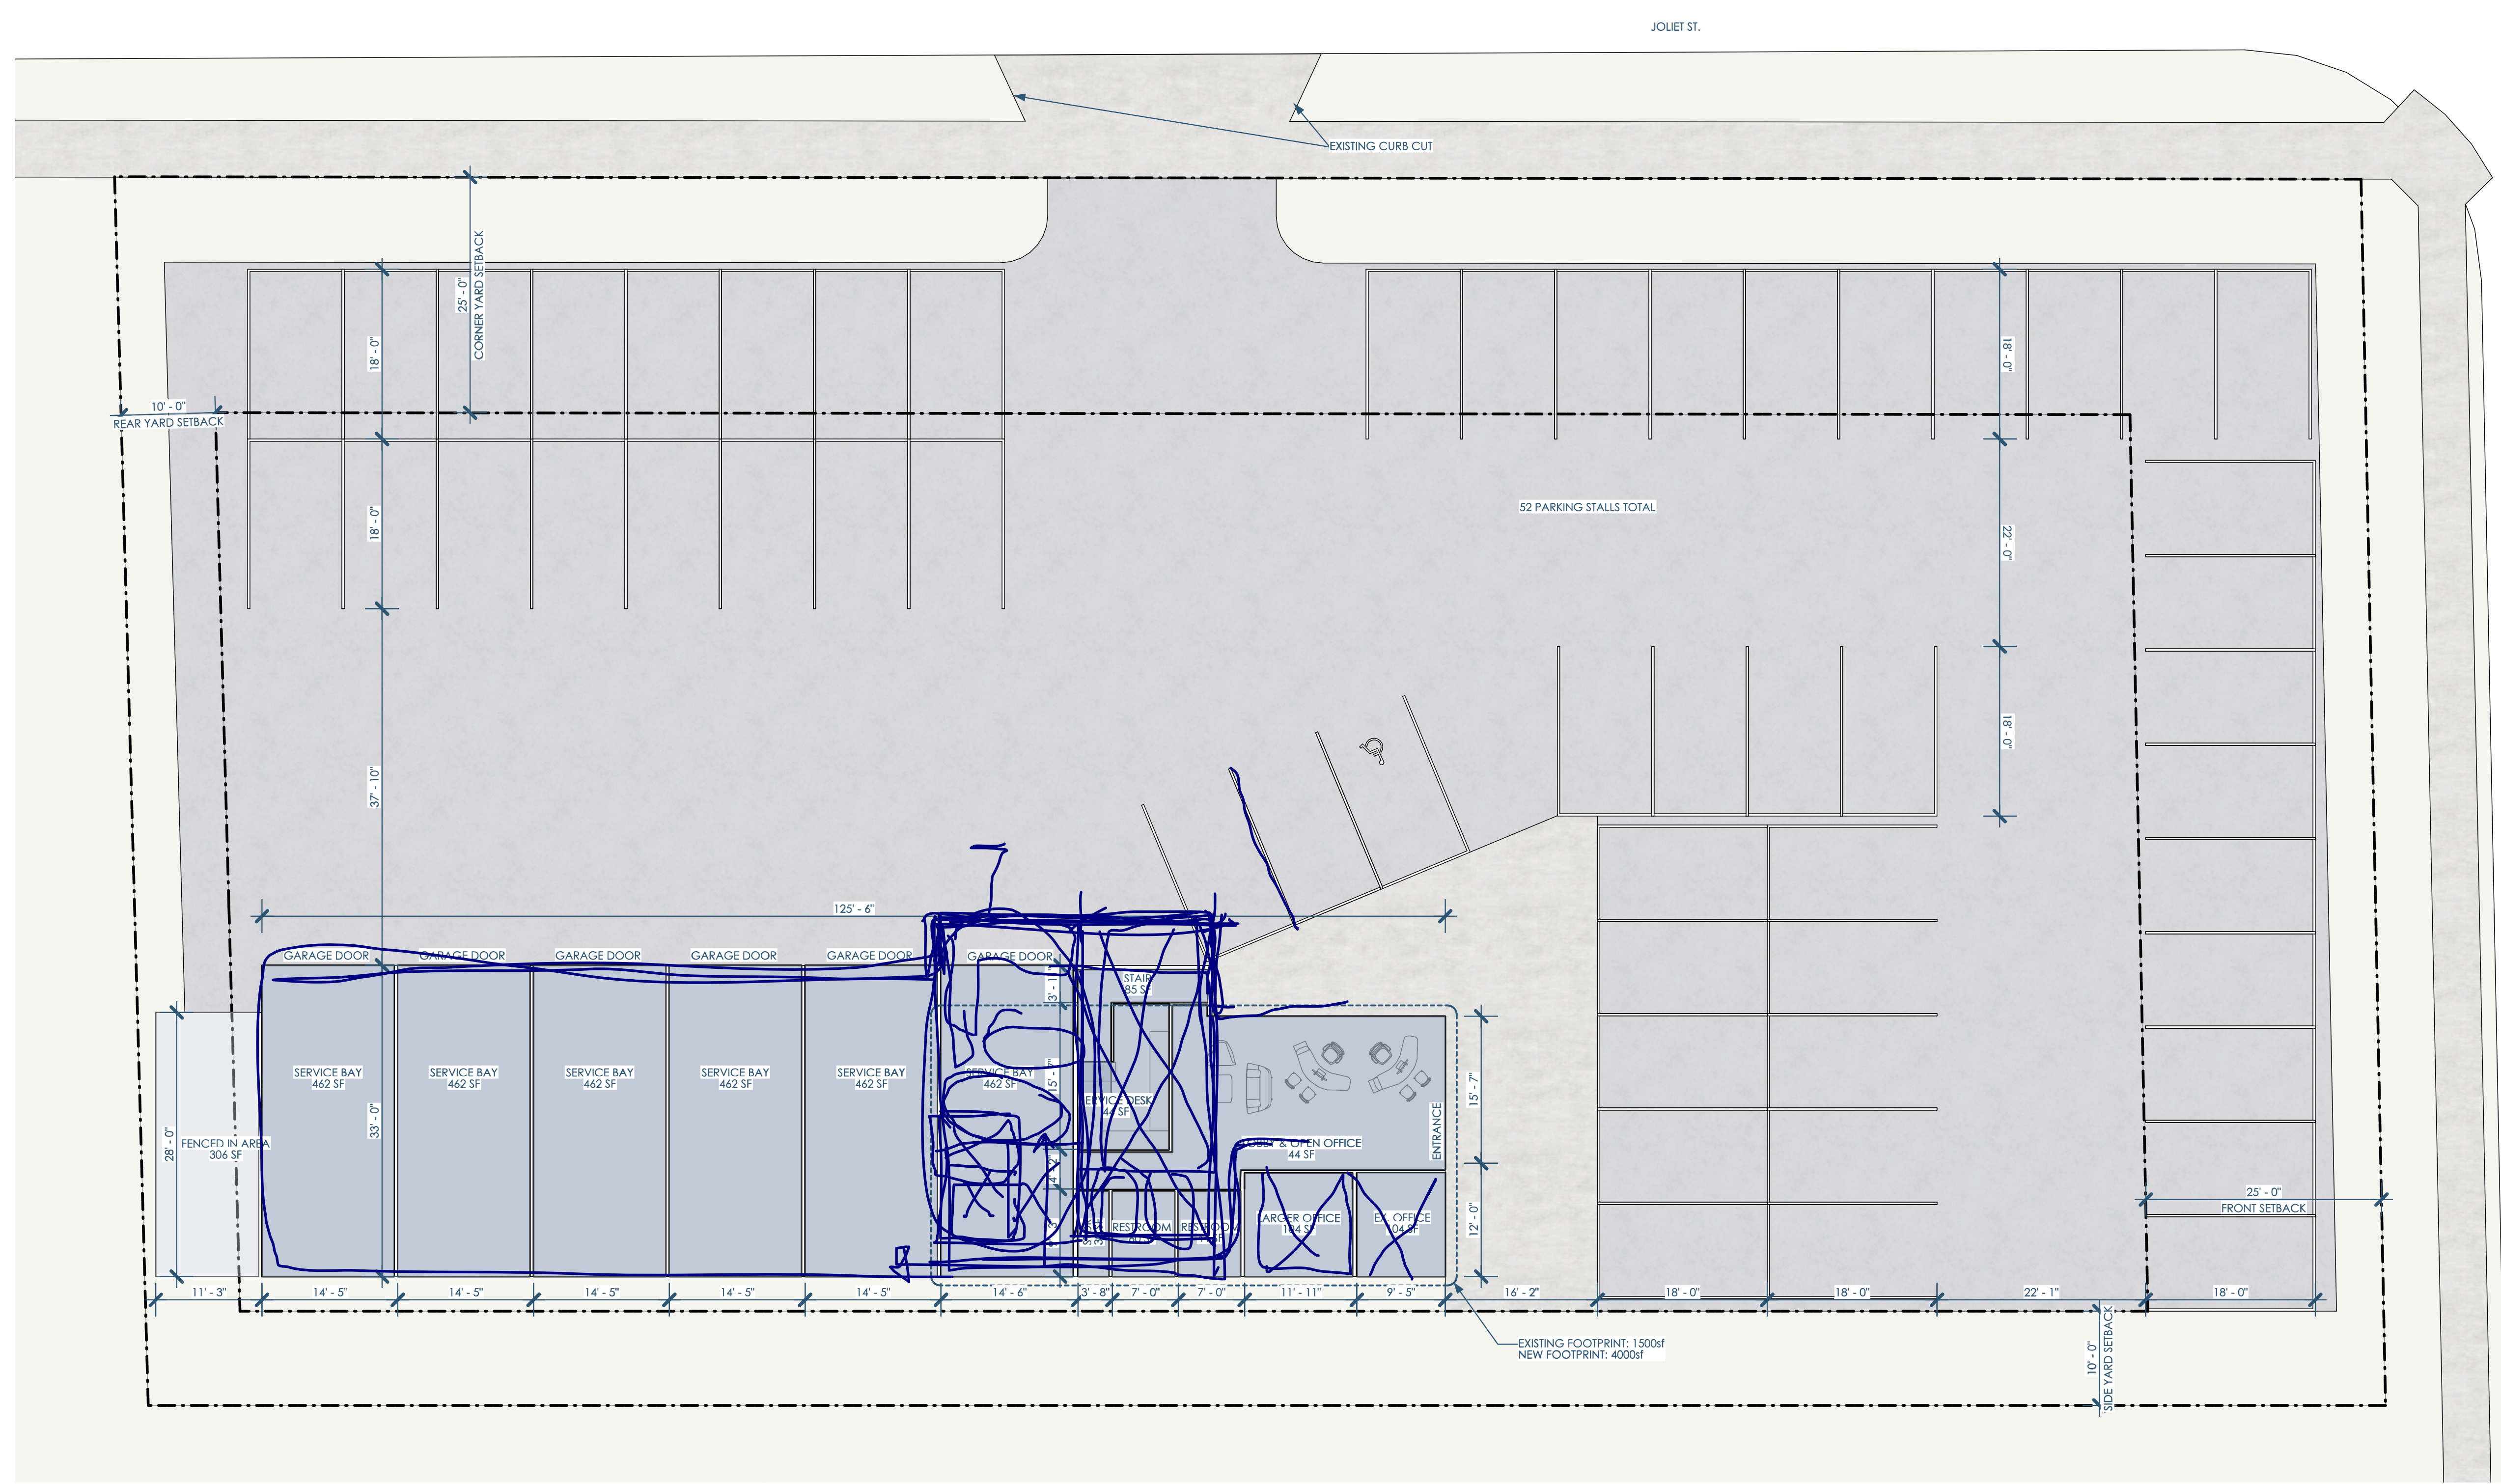

1/P1 PHASE 1 - 1ST FLOOR
1"=10'

This project, like most Opening Design's projects, is open source (Attribution-ShareAlike 4.0 International-CC-BY-SA 4.0)-freely available to any party for future use, assuming the terms such as Attribution and ShareAlike are honored.

5 4 3 2 1

C

B

A

1/P2 PHASE 2 - 1ST FLOOR
1"=10'

5 4 3 2 1

This project, like most OpeningDesign's projects, is open source (Attribution-ShareAlike 4.0 International-CC-BY-SA 4.0)-freely available to any party for future use, assuming the terms such as Attribution and ShareAlike are honored.