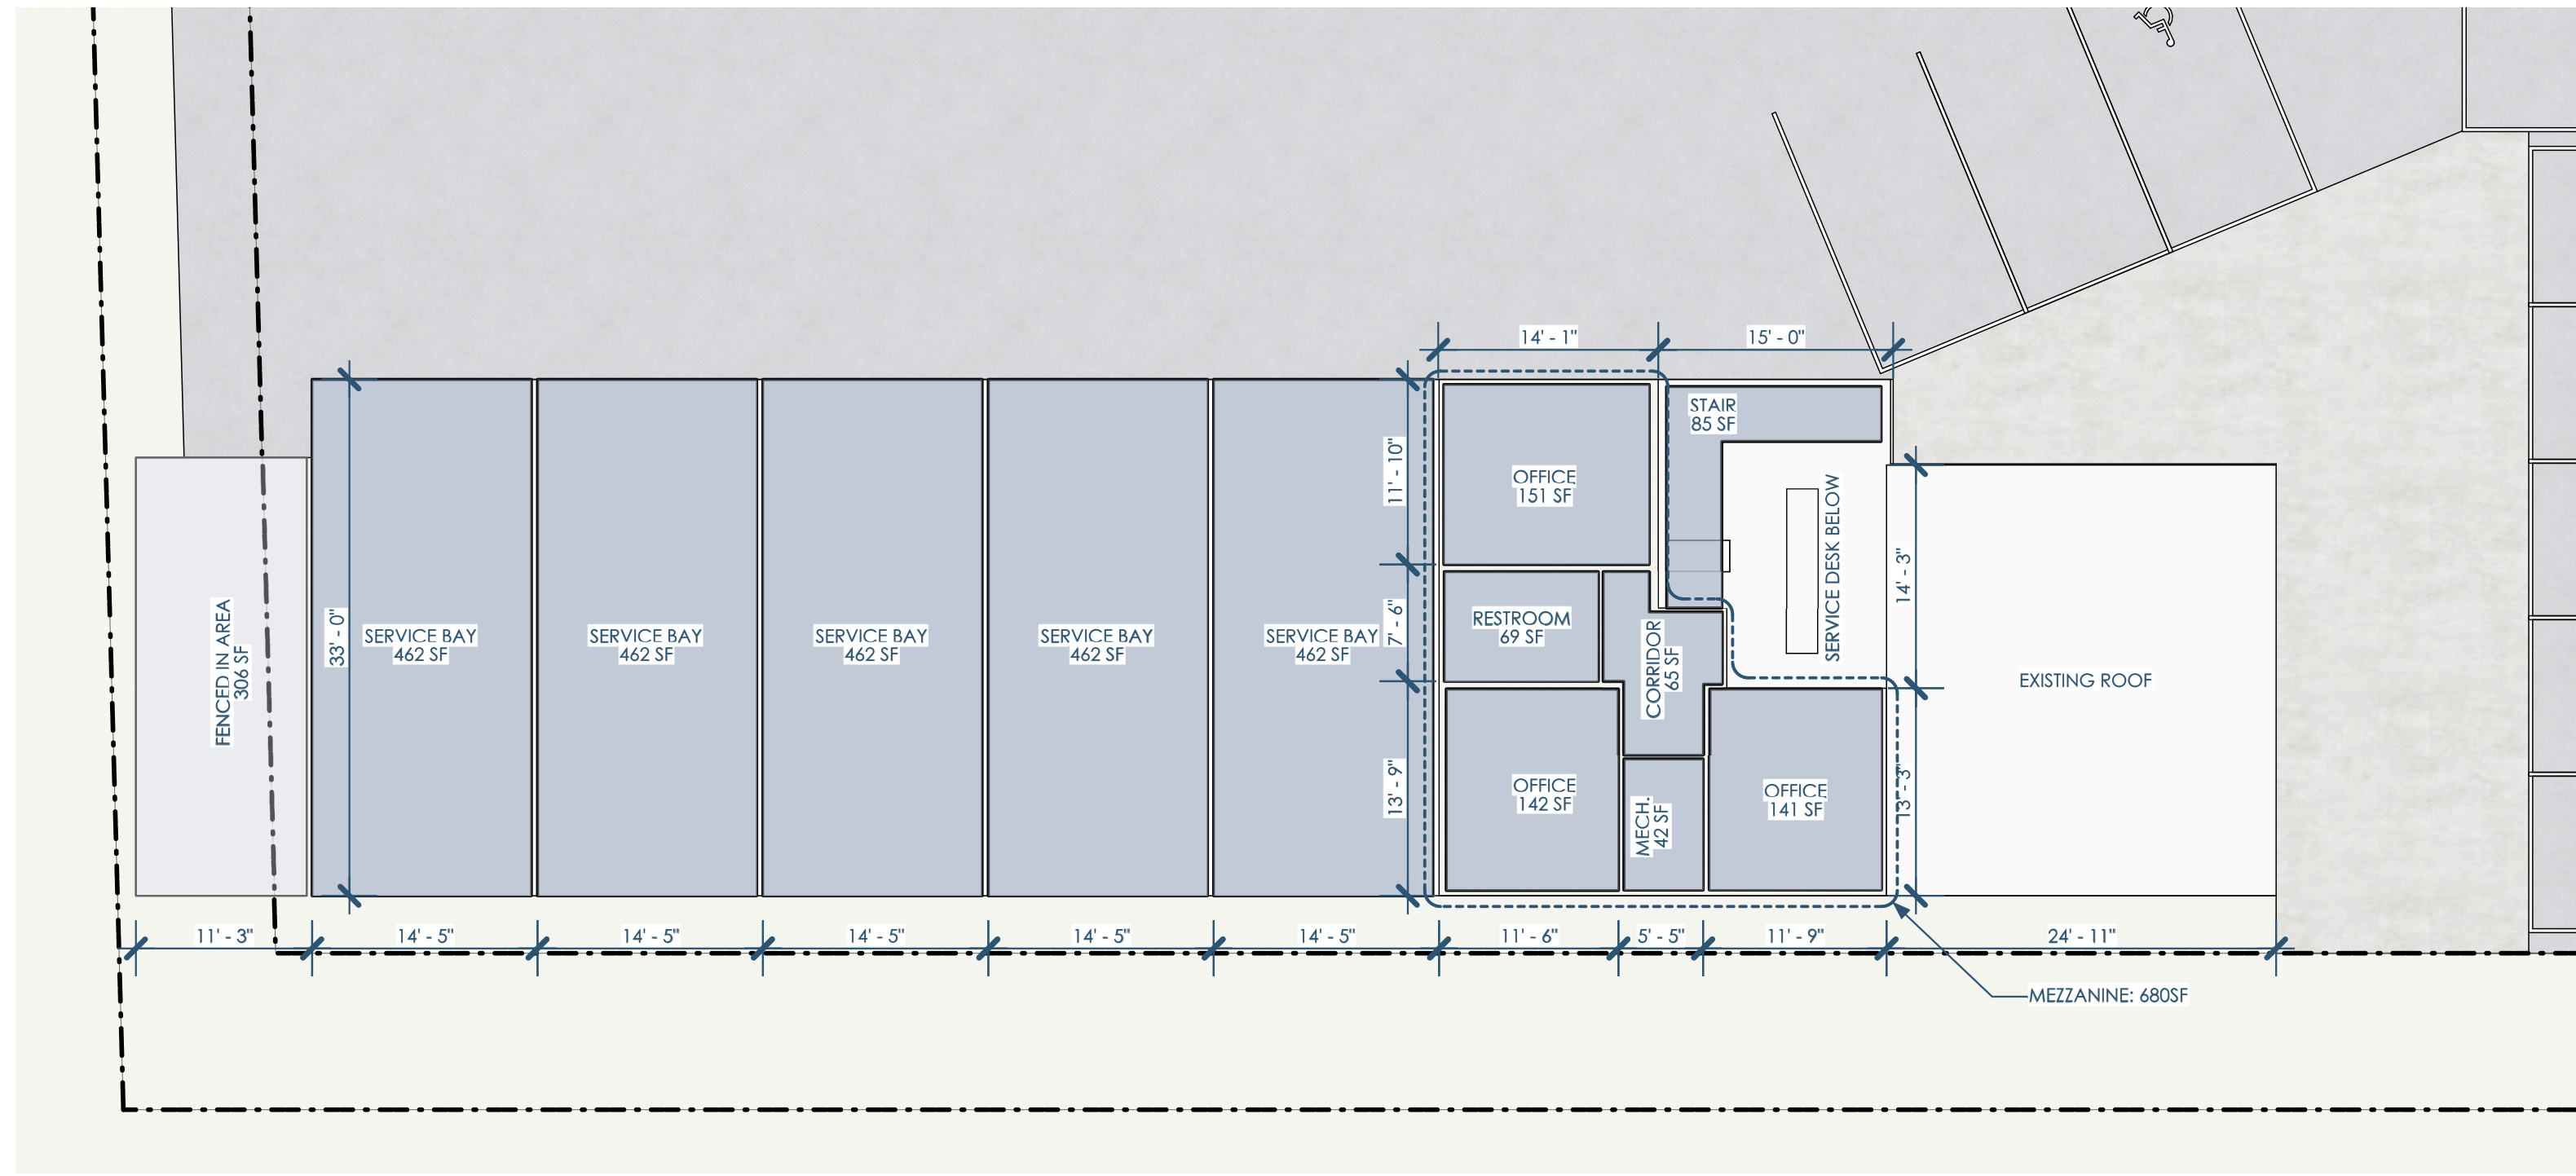

1/P1 PHASE 1 - 1ST FLOOR
1"=10'

This project, like most Opening Design's projects, is open source (Attribution-ShareAlike 4.0 International-CC-BY-SA 4.0)-freely available to any party for future use, assuming the terms such as Attribution and ShareAlike are honored.

1/P1 PHASE 1 - MEZZ
1"=10'

Owner: Cool Car Guys
1600 Center Ave
Janesville, WI 53546
608.531.1600

GC: Lake Country Construction Group
161 Horizon Dr
Verona, WI 53593
608.845.1398

Architect: Opening Design
17 S Fairchild | FL 7
Madison, WI 53703
ryan@openingdesign.com | 773.425.6456

PHASE 1 - MEZZANINE
COOL CAR GUYS

1600 CENTER AVE, JANESVILLE, WI 53546

This project, like most Opening Design's projects, is open source (Attribution-ShareAlike 4.0 International=CC-BY-SA 4.0)---freely available to any party for future use, assuming the terms such as Attribution and ShareAlike are honored.

5 4 3 2 1

C

B

A

1/P2 PHASE 2 - 1ST FLOOR
1"=10'

5 4 3 2 1

This project, like most OpeningDesign's projects, is open source (Attribution-ShareAlike 4.0 International-CC-BY-SA 4.0)-freely available to any party for future use, assuming the terms such as Attribution and ShareAlike are honored.