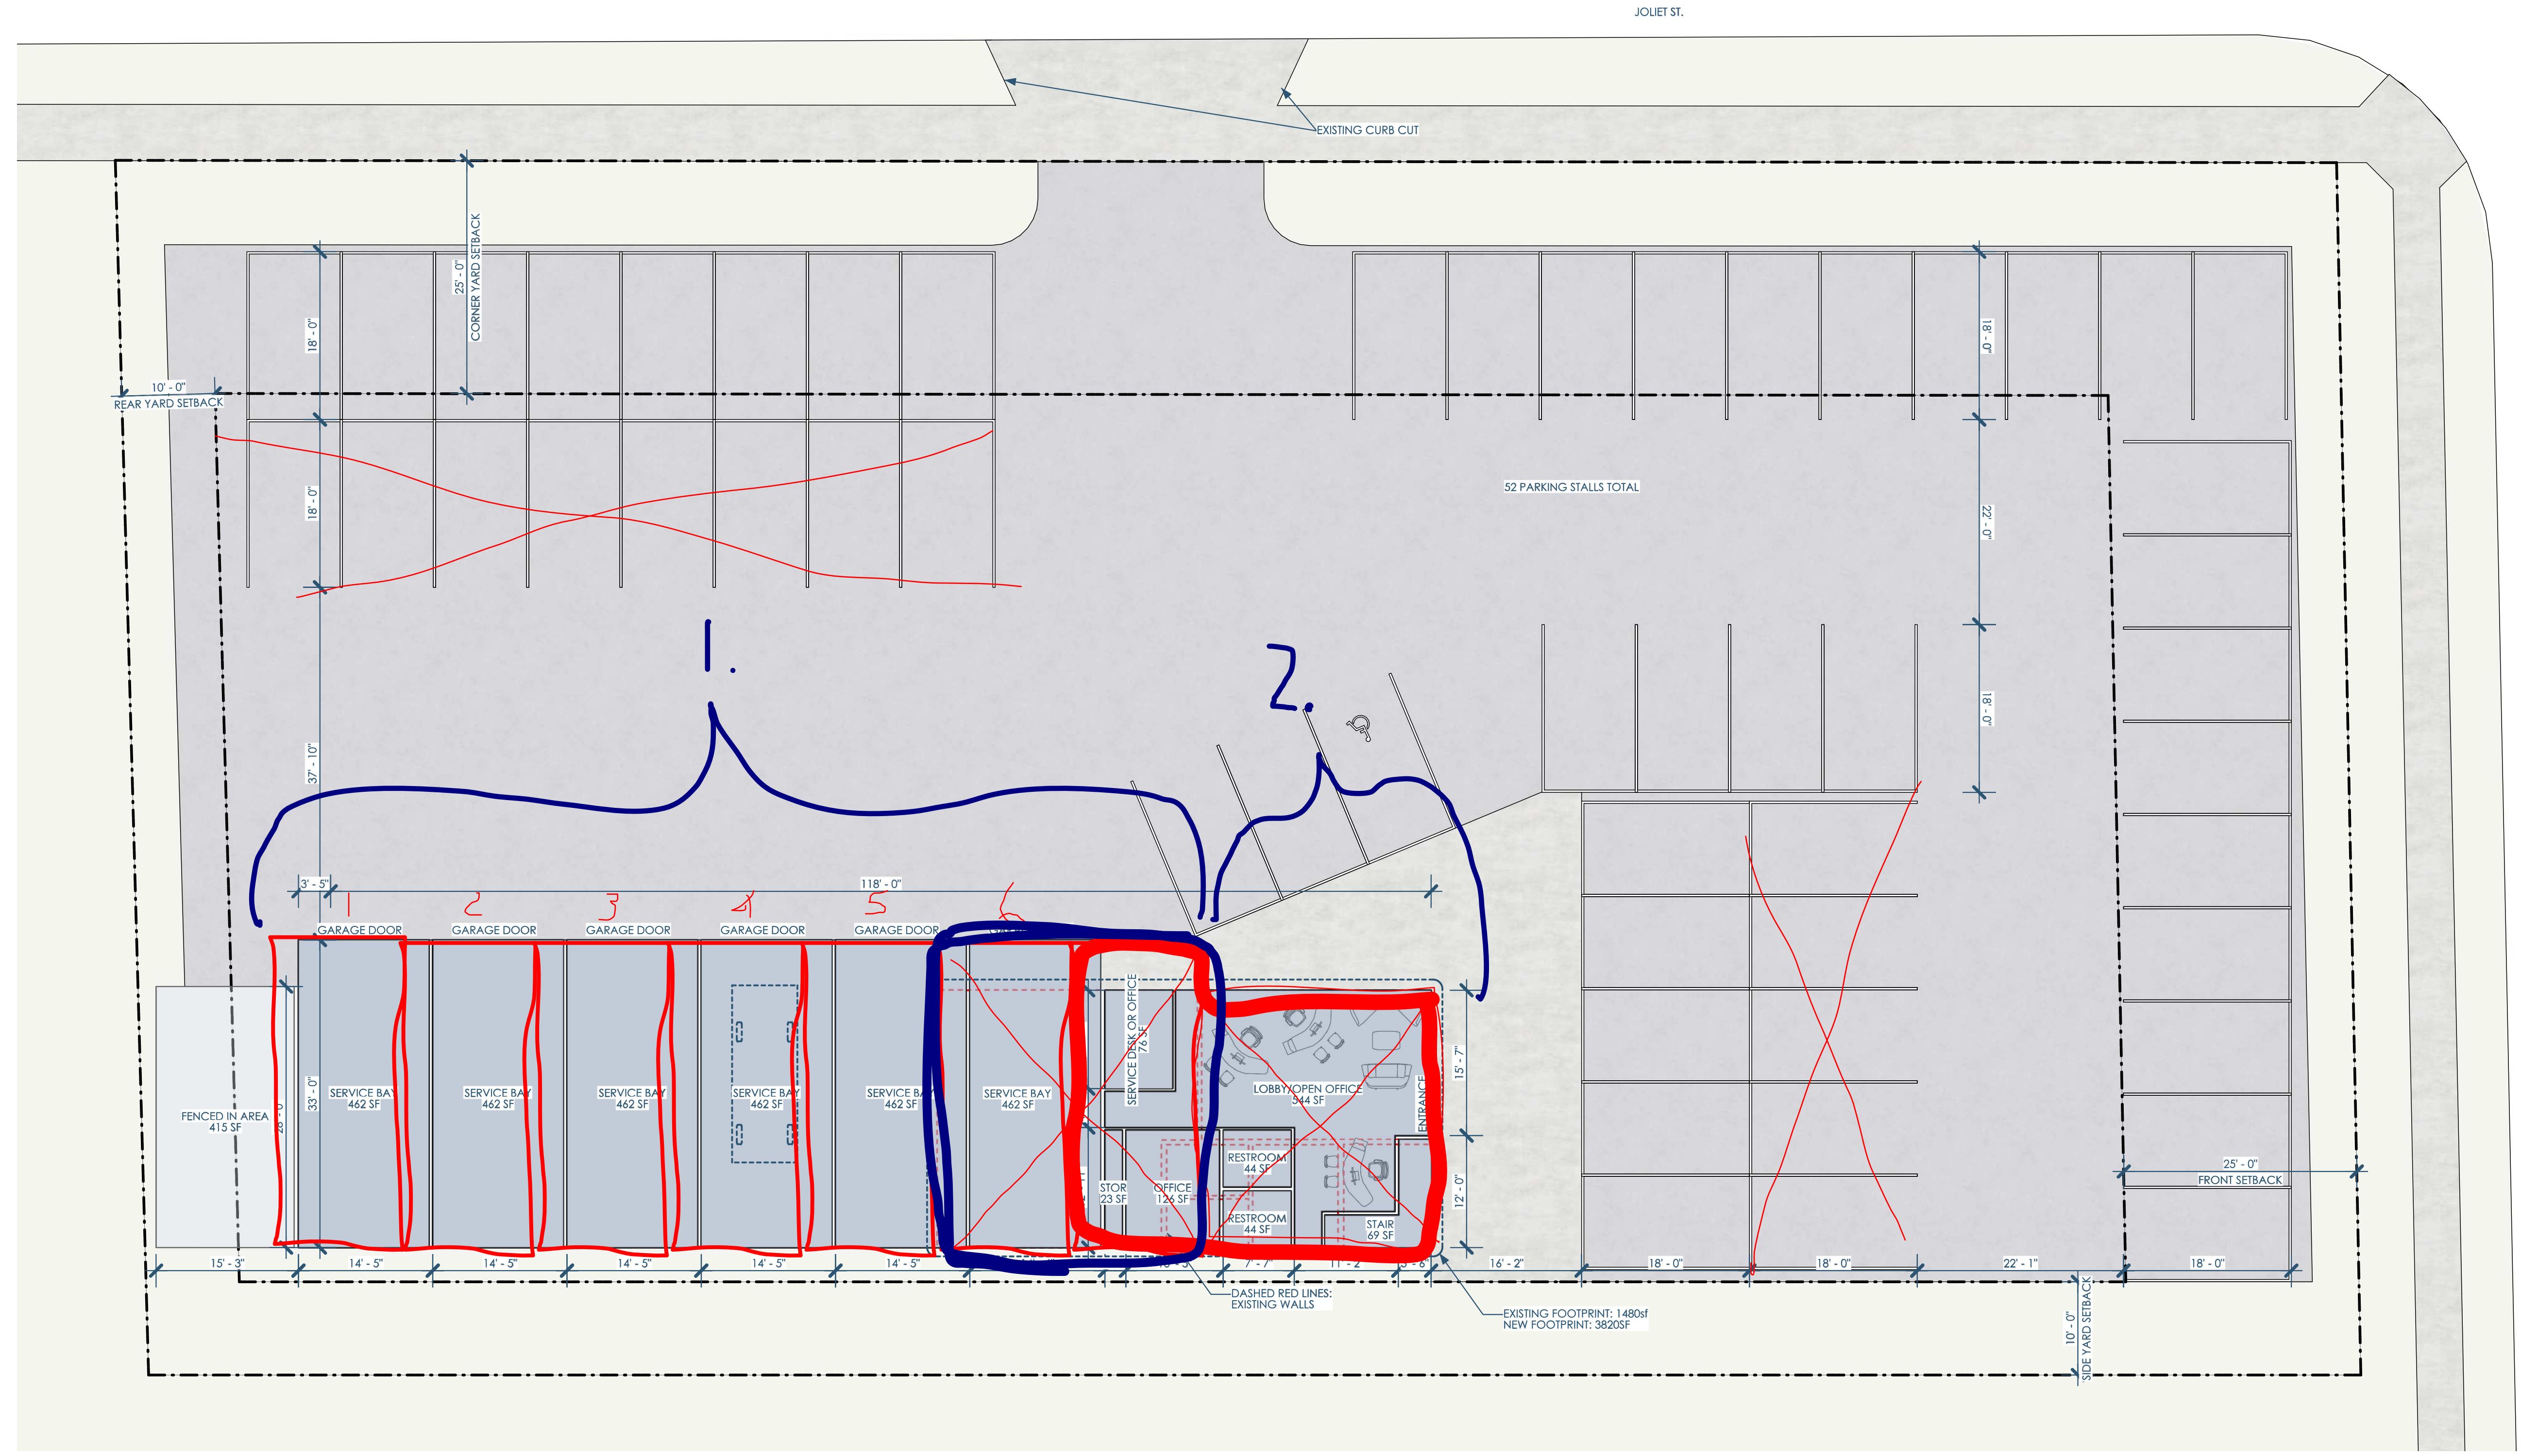

C  
B  
A

1/01 OPTION 1 - 1ST FLOOR  
1"=10'

Owner: Cool Car Guys  
1600 Center Ave  
Janesville, WI 53546  
608.531.1600

GC: Lake Country Construction Group  
161 Horizon Dr  
Verona, WI 53593  
608.845.1398

Architect: Opening Design  
17 S Fairchild | FL 7  
Madison, WI 53703  
ryan@openingdesign.com | 773.425.6456

OPTION 1 - FIRST FLOOR  
COOL CAR GUYS  
1600 CENTER AVE, JANESVILLE, WI 53546

This project, like most Opening Design's projects, is open source (Attribution-ShareAlike 4.0 International-CC-BY-SA 4.0)-freely available to any party for future use, assuming the terms such as Attribution and ShareAlike are honored.

1/01 OPTION 1 - MEZZ  
1"=10'

Owner: Cool Car Guys  
1600 Center Ave  
Janesville, WI 53546  
608.531.1600

GC: Lake Country Construction Group  
161 Horizon Dr  
Verona, WI 53593  
608.845.1398

Architect: Opening Design  
17 S Fairchild | FL 7  
Madison, WI 53703  
ryan@openingdesign.com | 773.425.6456