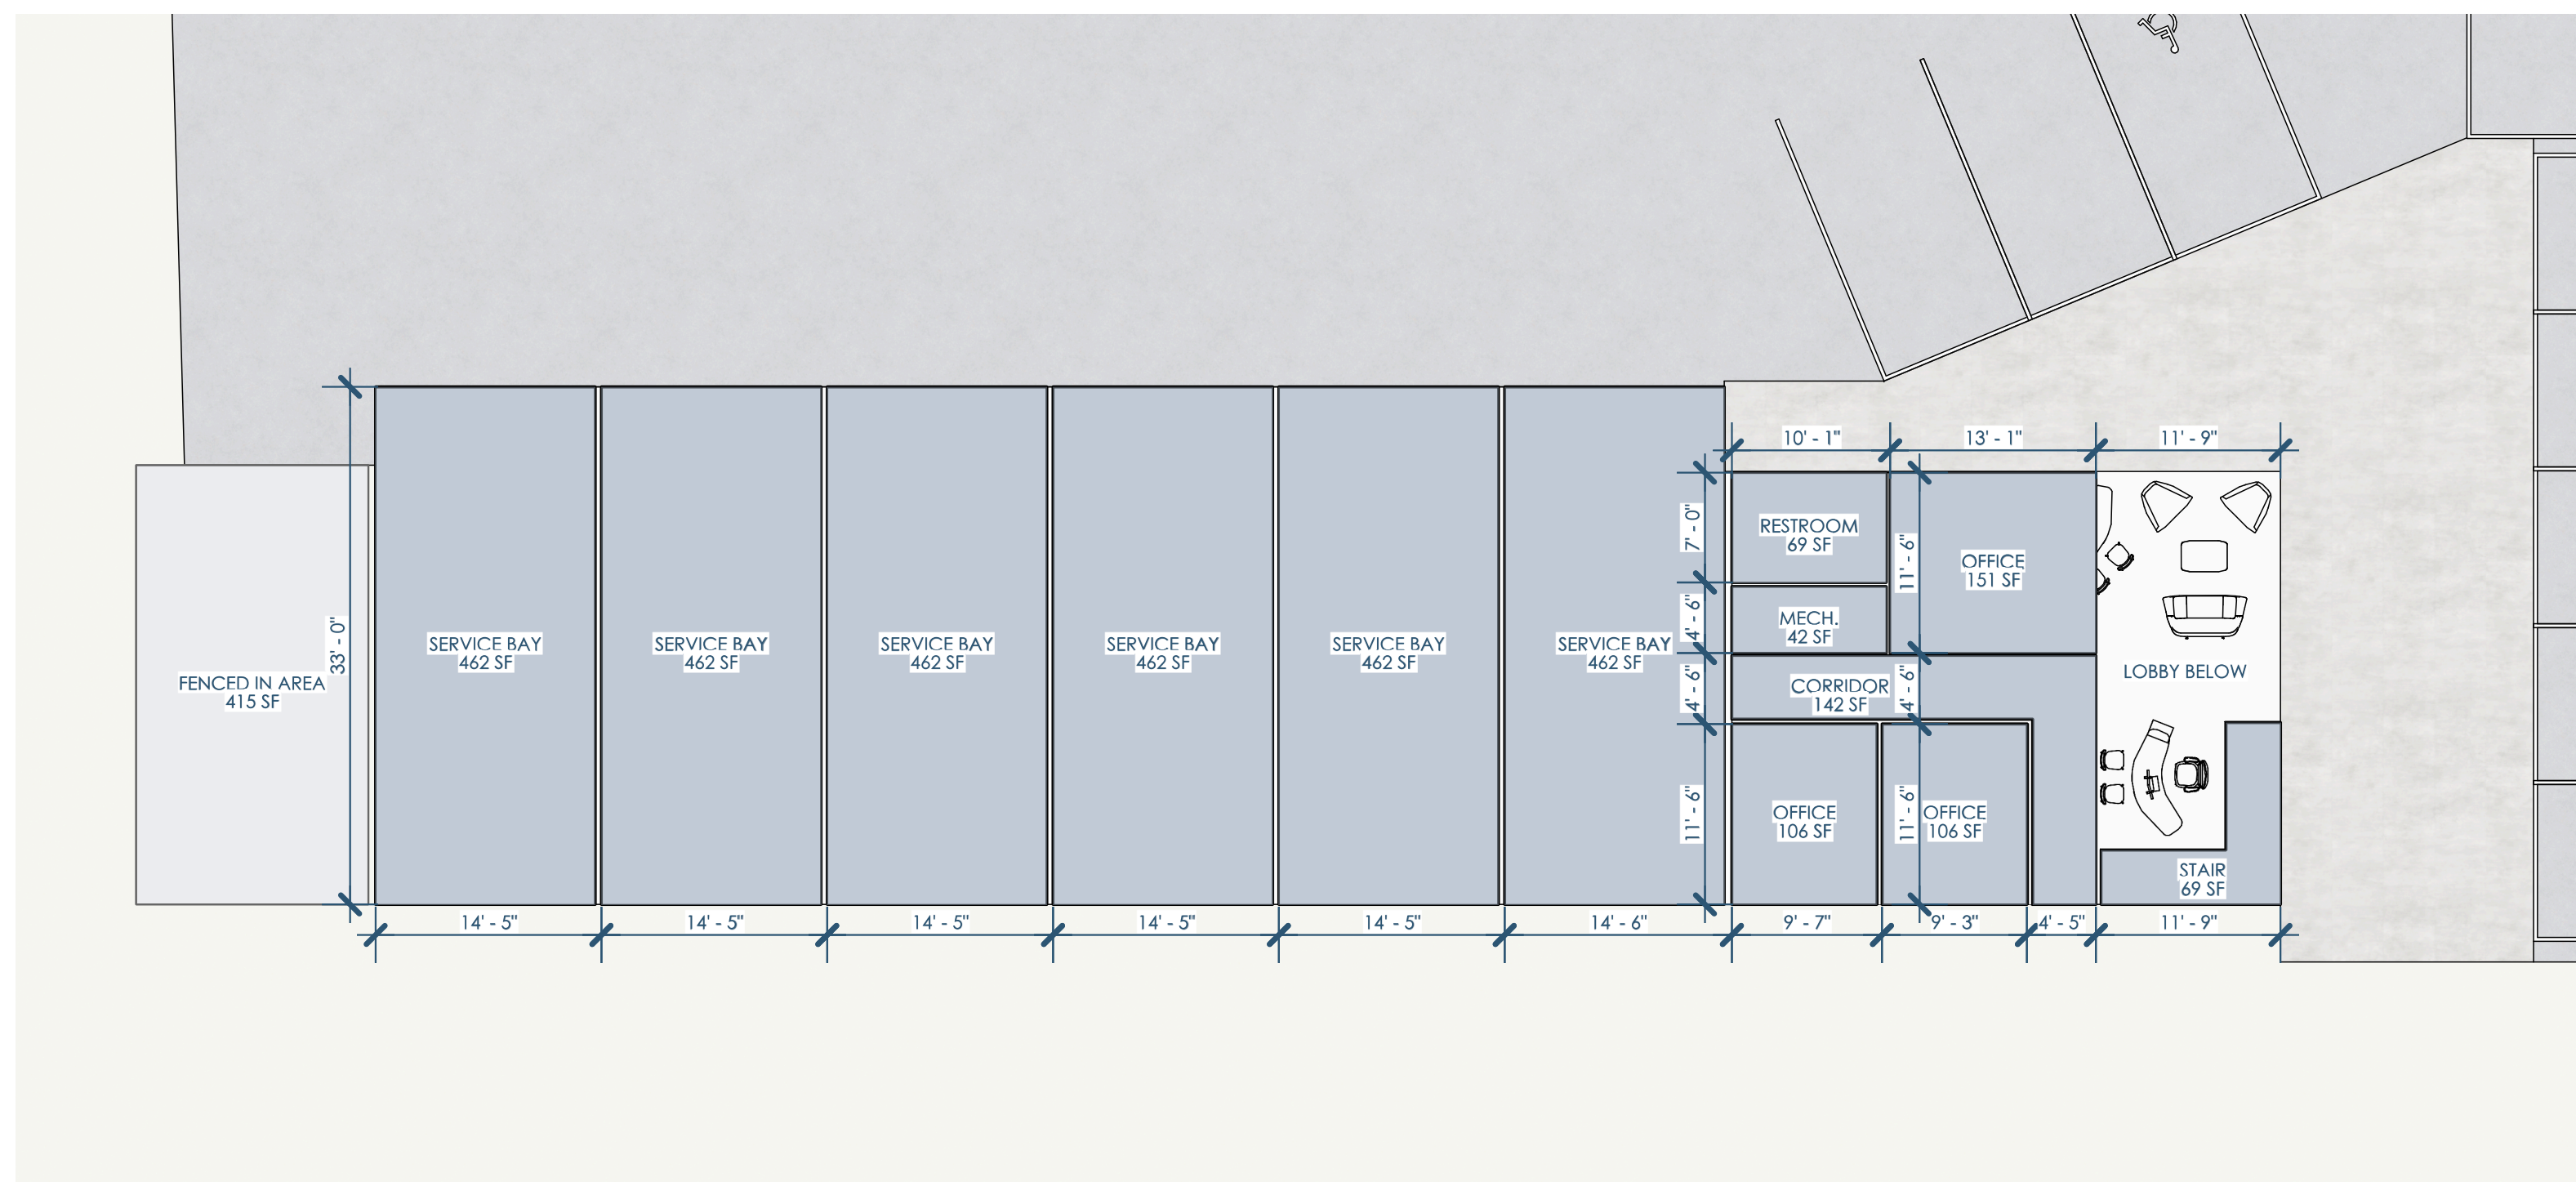

C  
B  
A

1/01 OPTION 1 - 1ST FLOOR  
1"=10'

Owner: Cool Car Guys  
1600 Center Ave  
Janesville, WI 53546  
608.531.1600

GC: Lake Country Construction Group  
161 Horizon Dr  
Verona, WI 53593  
608.845.1398

Architect: Opening Design  
17 S Fairchild | FL 7  
Madison, WI 53703  
ryan@openingdesign.com | 773.425.6456

OPTION 1 - FIRST FLOOR  
COOL CAR GUYS  
1600 CENTER AVE, JANESVILLE, WI 53546

This project, like most Opening Design's projects, is open source (Attribution-ShareAlike 4.0 International-CC-BY-SA 4.0)-freely available to any party for future use, assuming the terms such as Attribution and ShareAlike are honored.

1/01 OPTION 1 - MEZZ  
1"=10'

Owner: Cool Car Guys  
1600 Center Ave  
Janesville, WI 53546  
608.531.1600

GC: Lake Country Construction Group  
161 Horizon Dr  
Verona, WI 53593  
608.845.1398

Architect: Opening Design  
17 S Fairchild | FL 7  
Madison, WI 53703  
ryan@openingdesign.com | 773.425.6456