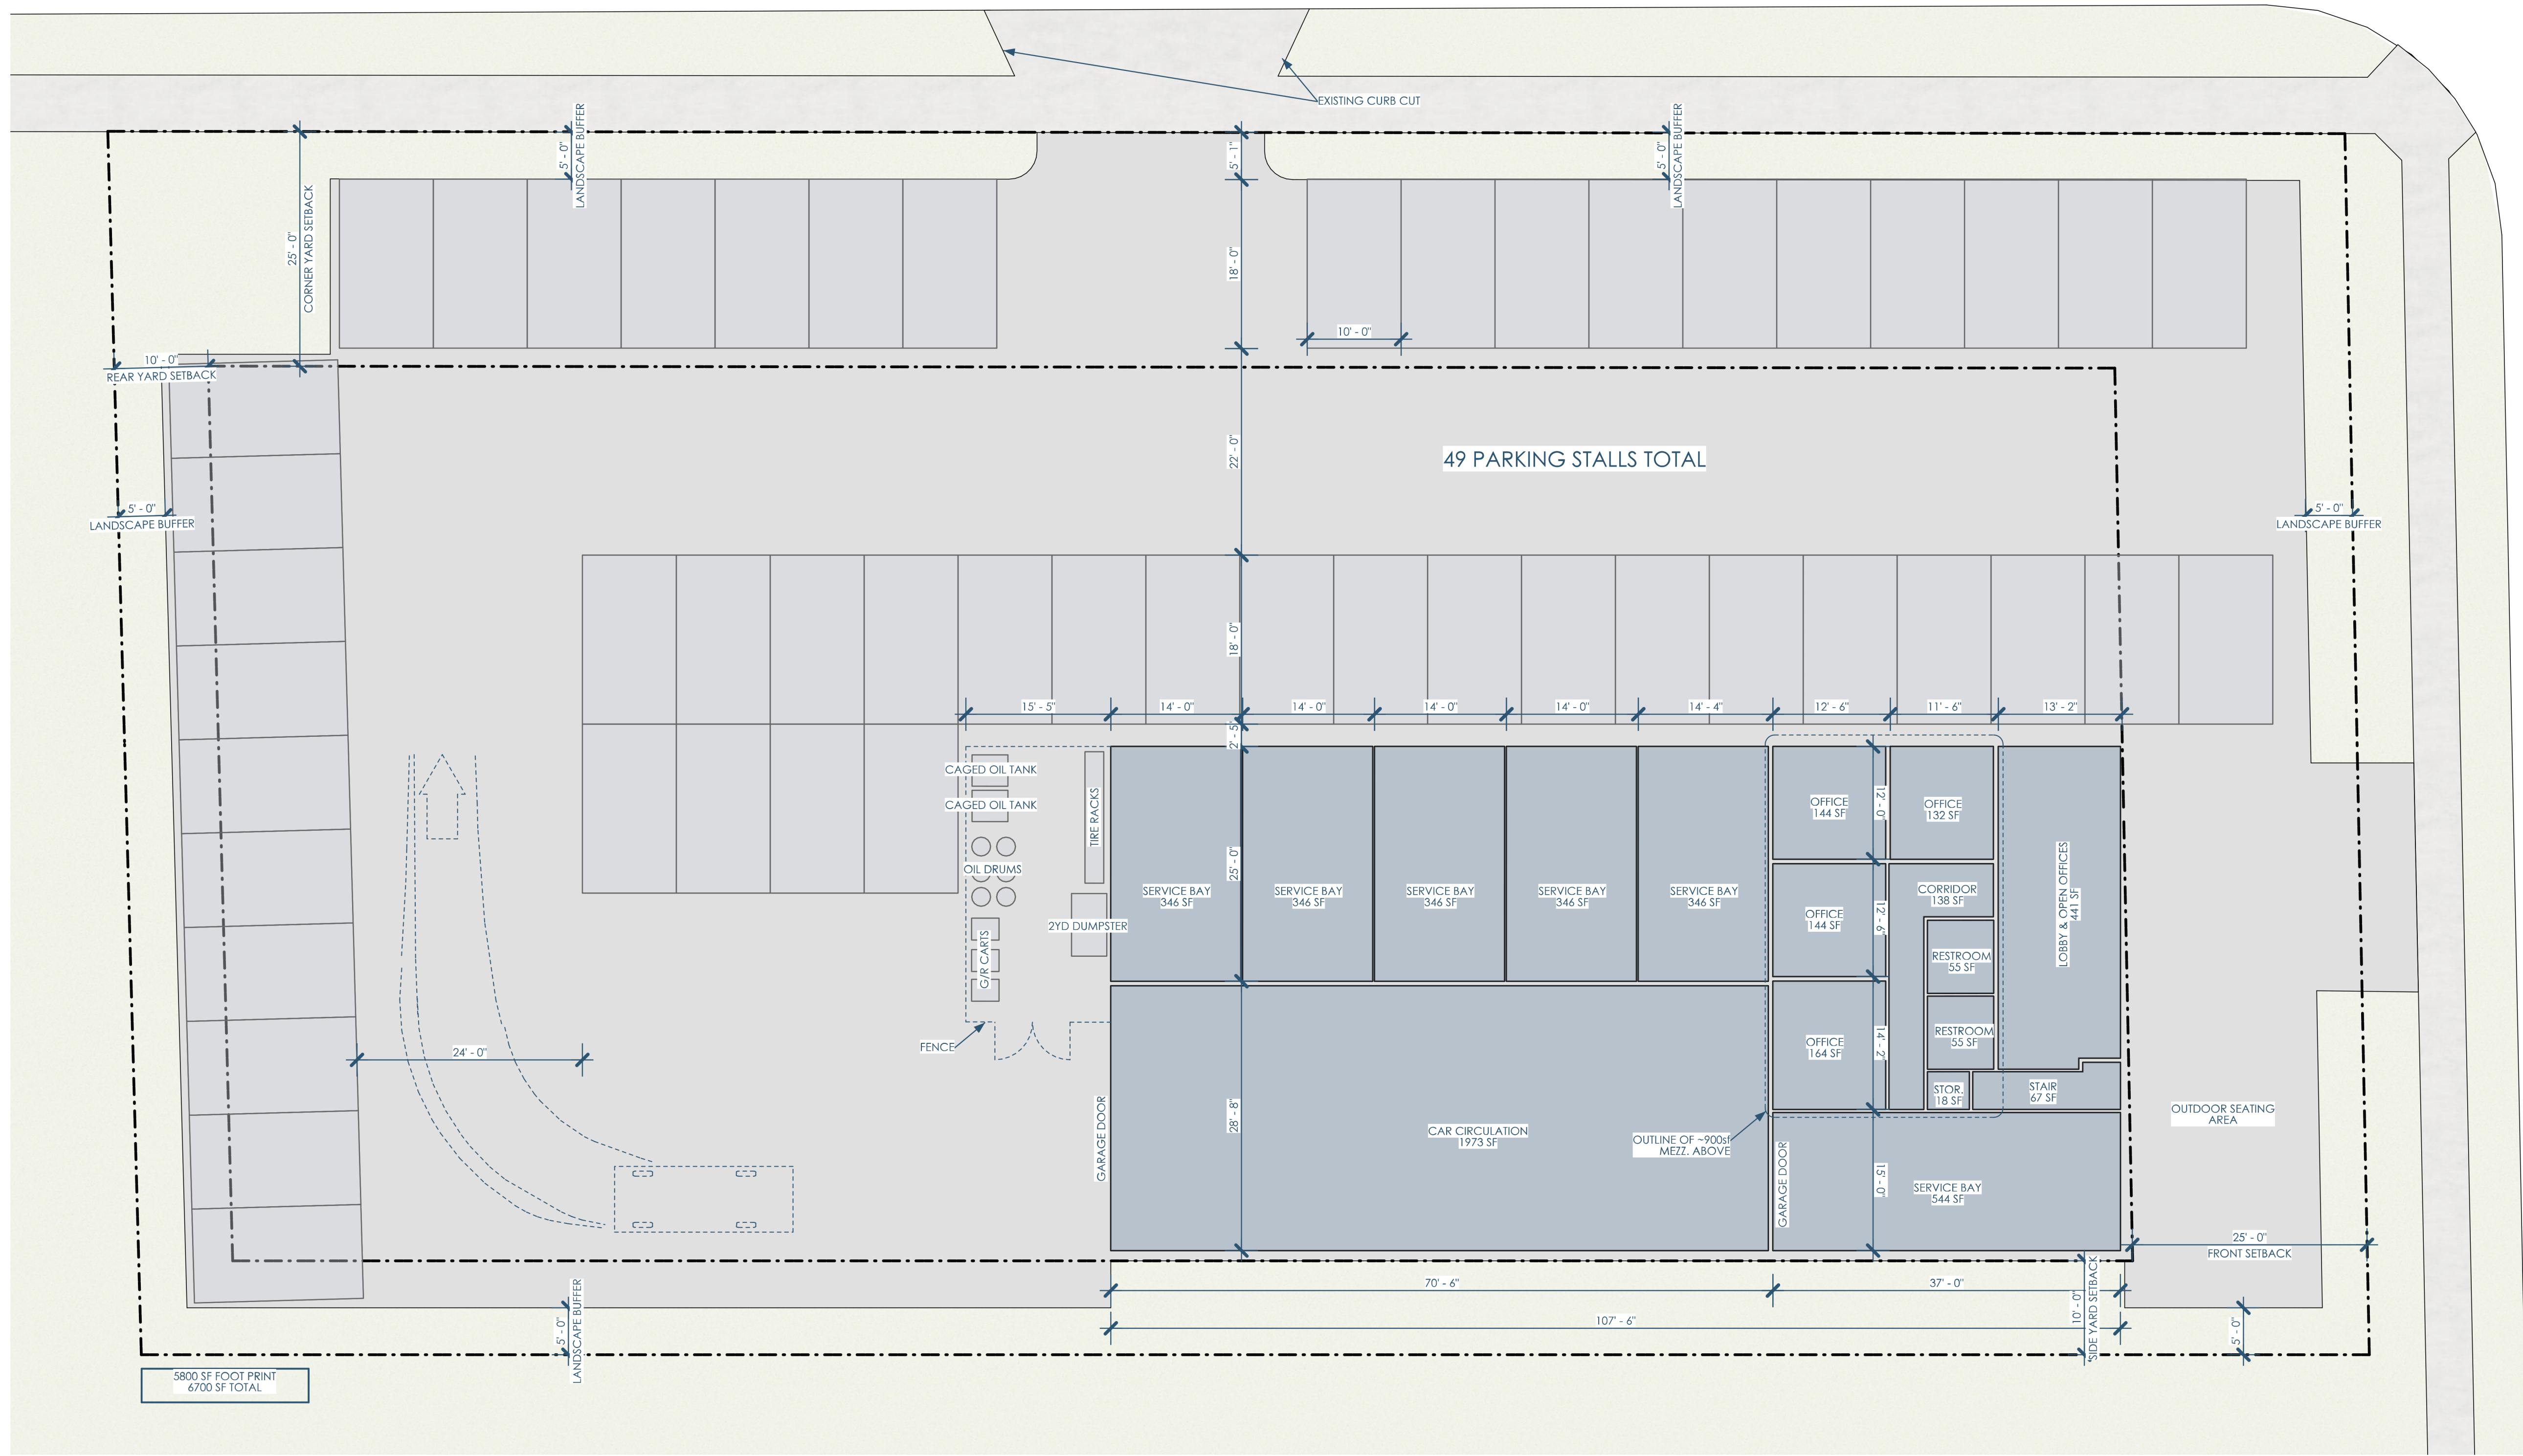

5

4

3

2

1

JOLIET ST.

CENTER AVE.

5800 SF FOOT PRINT
6700 SF TOTAL

1/010 LAYOUT OPTION 10
1"=10'

Owner: Cool Car Guys
1600 Center Ave
Janesville, WI 53546
608.531.1600

Architect: OpeningDesign
17 S Fairchild | FL 7
Madison, WI 53703
ryan@openingdesign.com | 773.425.6456

GC: Lake Country Construction Group
161 Horizon Dr
Verona, WI 53593
608.845.1398

OPTION 10
COOL CAR GUYS
1600 CENTER AVE, JANESVILLE, WI 53546

This project, like most OpeningDesign's projects, is open source. (Attribution-ShareAlike 4.0 International=CC-BY-SA 4.0) - freely available to any party for future use, assuming the terms such as Attribution and ShareAlike are honored.