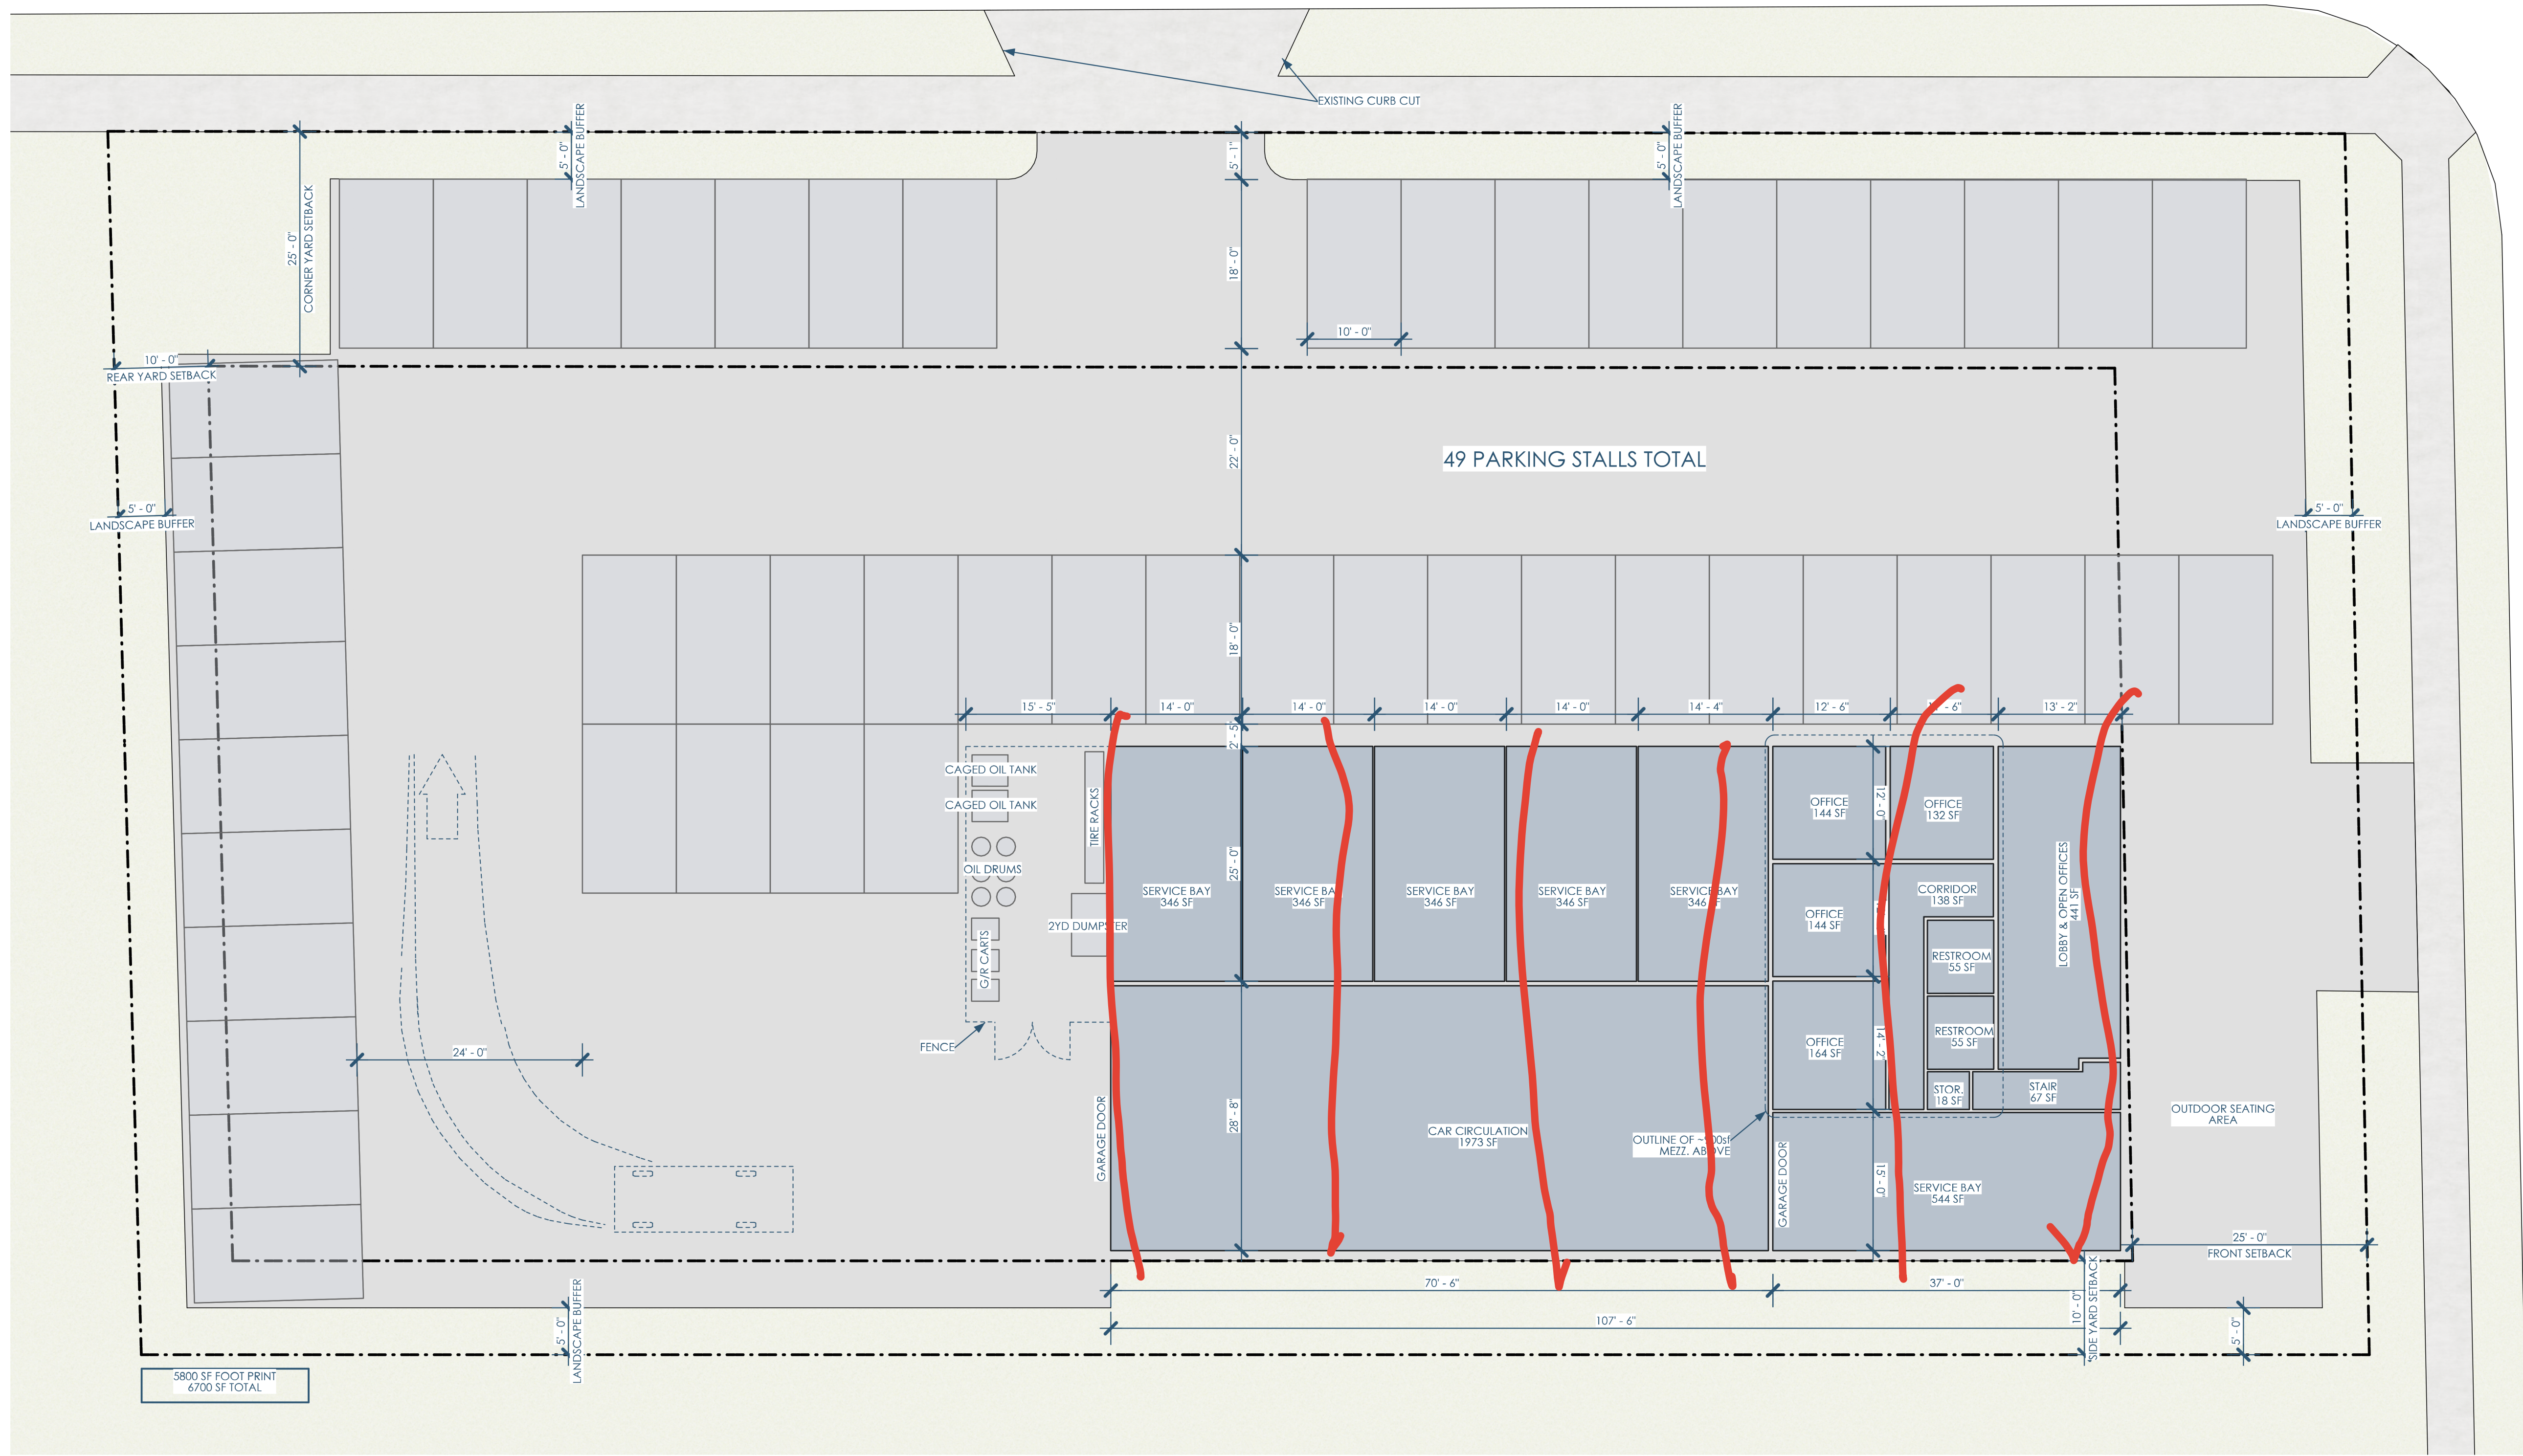

5

4

3

2

1

JOLIET ST.

CENTER AVE.

5800 SF FOOT PRINT
6700 SF TOTAL

1/010 LAYOUT OPTION 10
1"=10'

Owner: Cool Car Guys
1600 Center Ave
Janesville, WI 53546
608.531.1600

Architect: OpeningDesign
17 S Fairchild | FL 7
Madison, WI 53703
ryan@openingdesign.com | 773.425.6456

GC: Lake Country Construction Group
161 Horizon Dr
Verona, WI 53593
608.845.1398

OPTION 10
COOL CAR GUYS
1600 CENTER AVE, JANESVILLE, WI 53546

5

4

3

2

1

This project, like most OpeningDesign's projects, is open source. (Attribution-ShareAlike 4.0 International=CC-BY-SA 4.0) - freely available to any party for future use, assuming the terms such as Attribution and ShareAlike are honored.