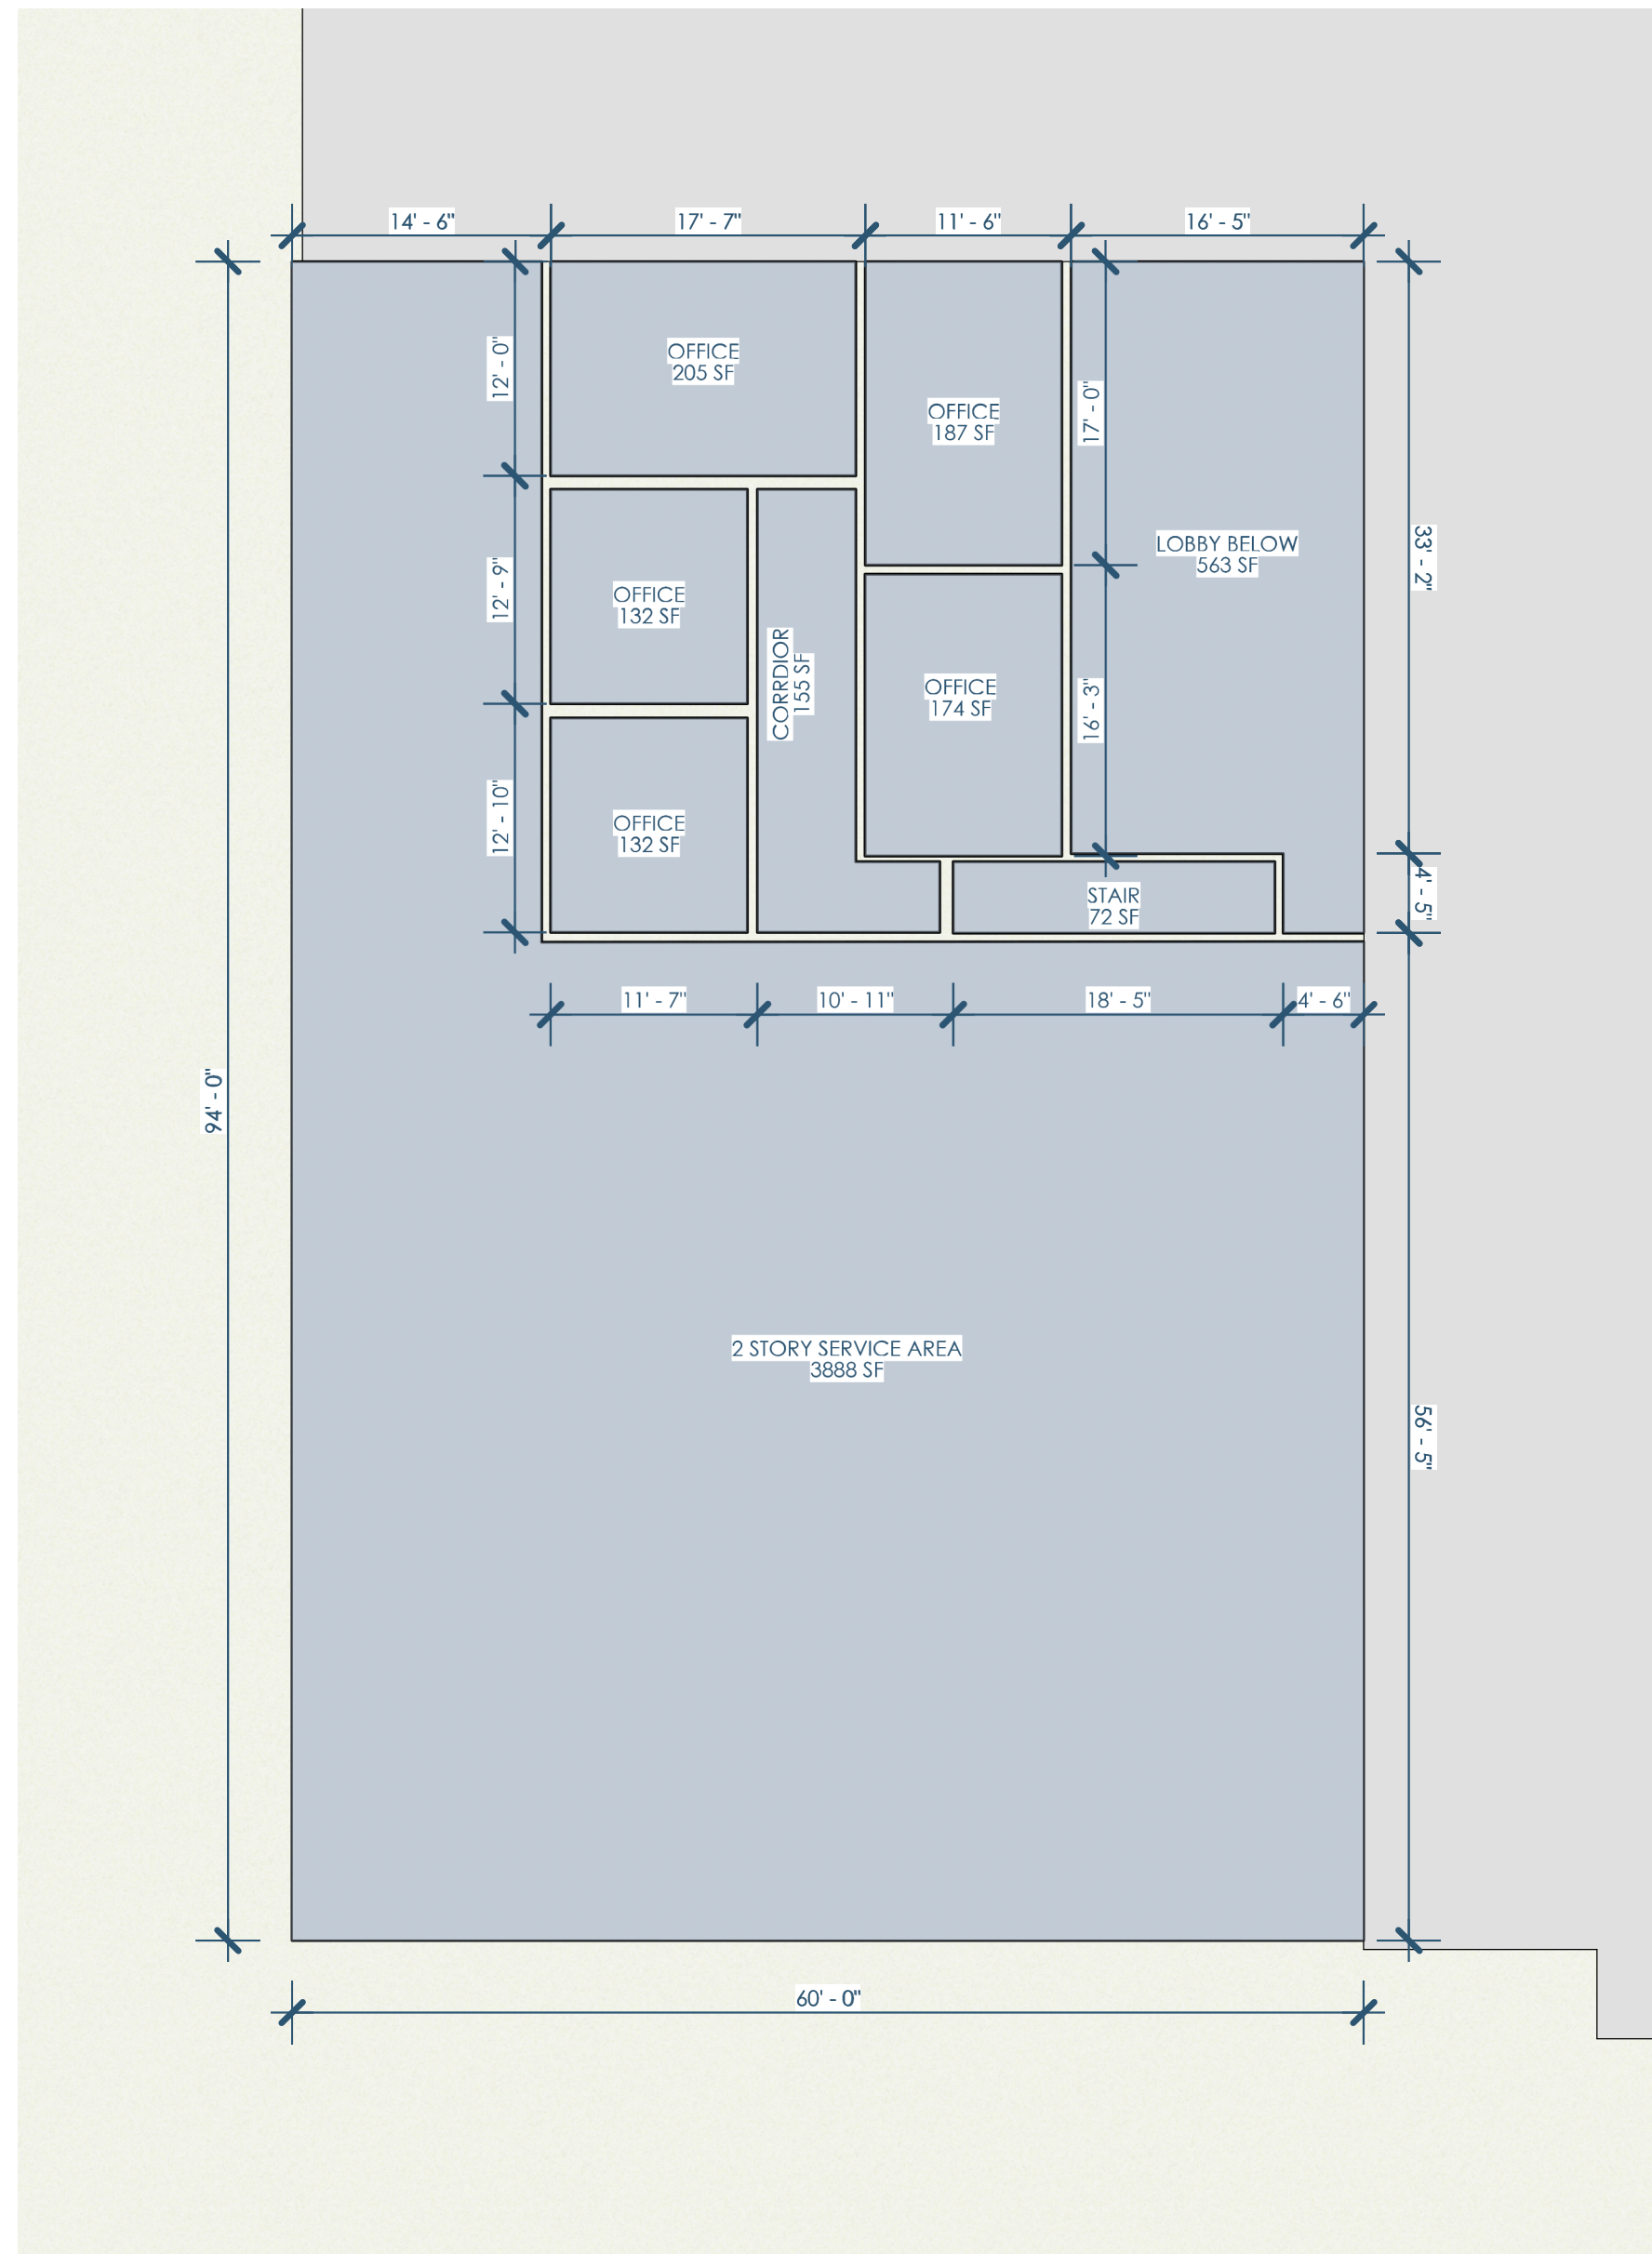

1/08-1 LAYOUT OPTION 8 - 1ST FLOOR
1"=10'

Owner: Cool Car Guys
1600 Center Ave
Janesville, WI 53546
608.531.1600

Architect: OpeningDesign
17 S Fairchild | FL 7
Madison, WI 53703
ryan@openingdesign.com | 773.425.6456

GC: Lake Country Construction Group
161 Horizon Dr
Verona, WI 53593
608.845.1398

OPTION 8 - 1ST FLOOR
COOL CAR GUYS
1600 CENTER AVE, JANESVILLE, WI 53546

08-1

This project, like most OpeningDesign's projects, is open source (Attribution-ShareAlike 4.0 International=CC-BY-SA 4.0) - freely available to any party for future use, assuming the terms such as Attribution and ShareAlike are honored.

1/O8-2 LAYOUT OPTION 8 - MEZZ
1"=10'

Owner: Cool Car Guys
1600 Center Ave
Janesville, WI 53546
608.531.1600

Architect: OpeningDesign
17 S Fairchild | FL 7
Madison, WI 53703
ryan@openingdesign.com | 773.425.6456