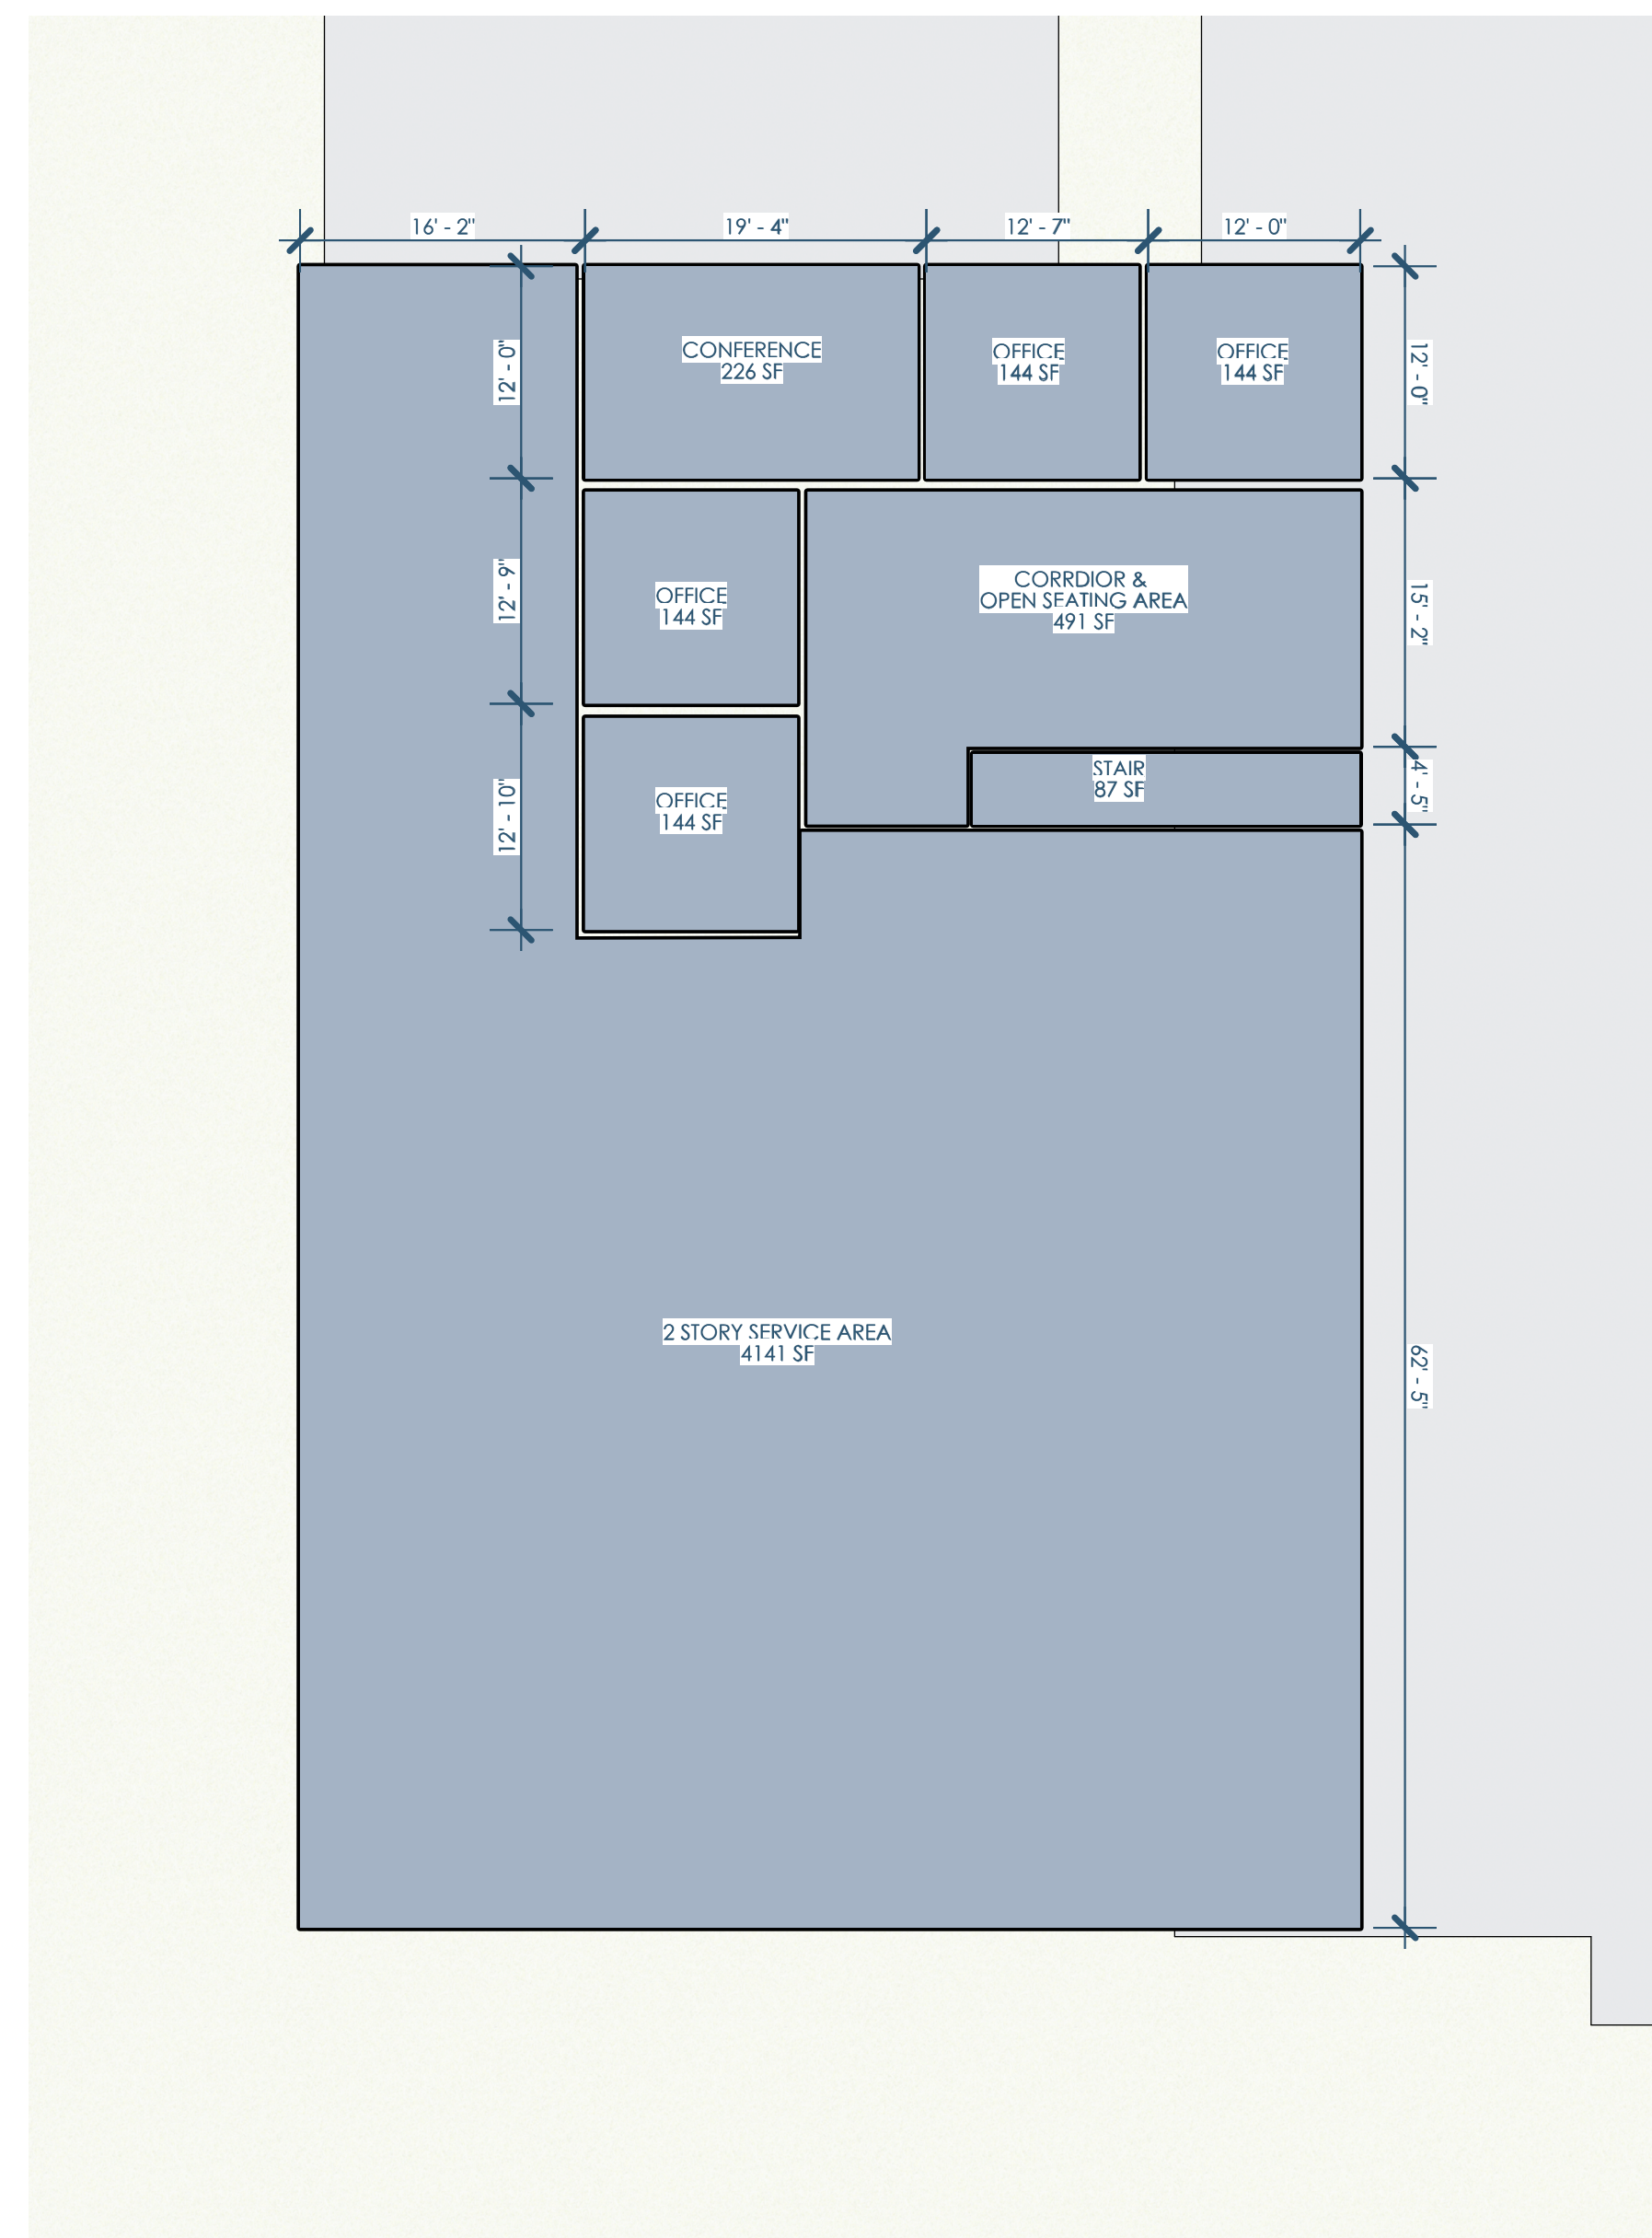

5

4

3

2

1

1/07-2 LAYOUT OPTION 7 - MEZZ
1"=10'

This project, like most Opening Design's projects, is open source (Attribution-ShareAlike 4.0 International=CC-BY-SA 4.0)=freely available to any party for future use, assuming the terms such as Attribution and ShareAlike are honored.