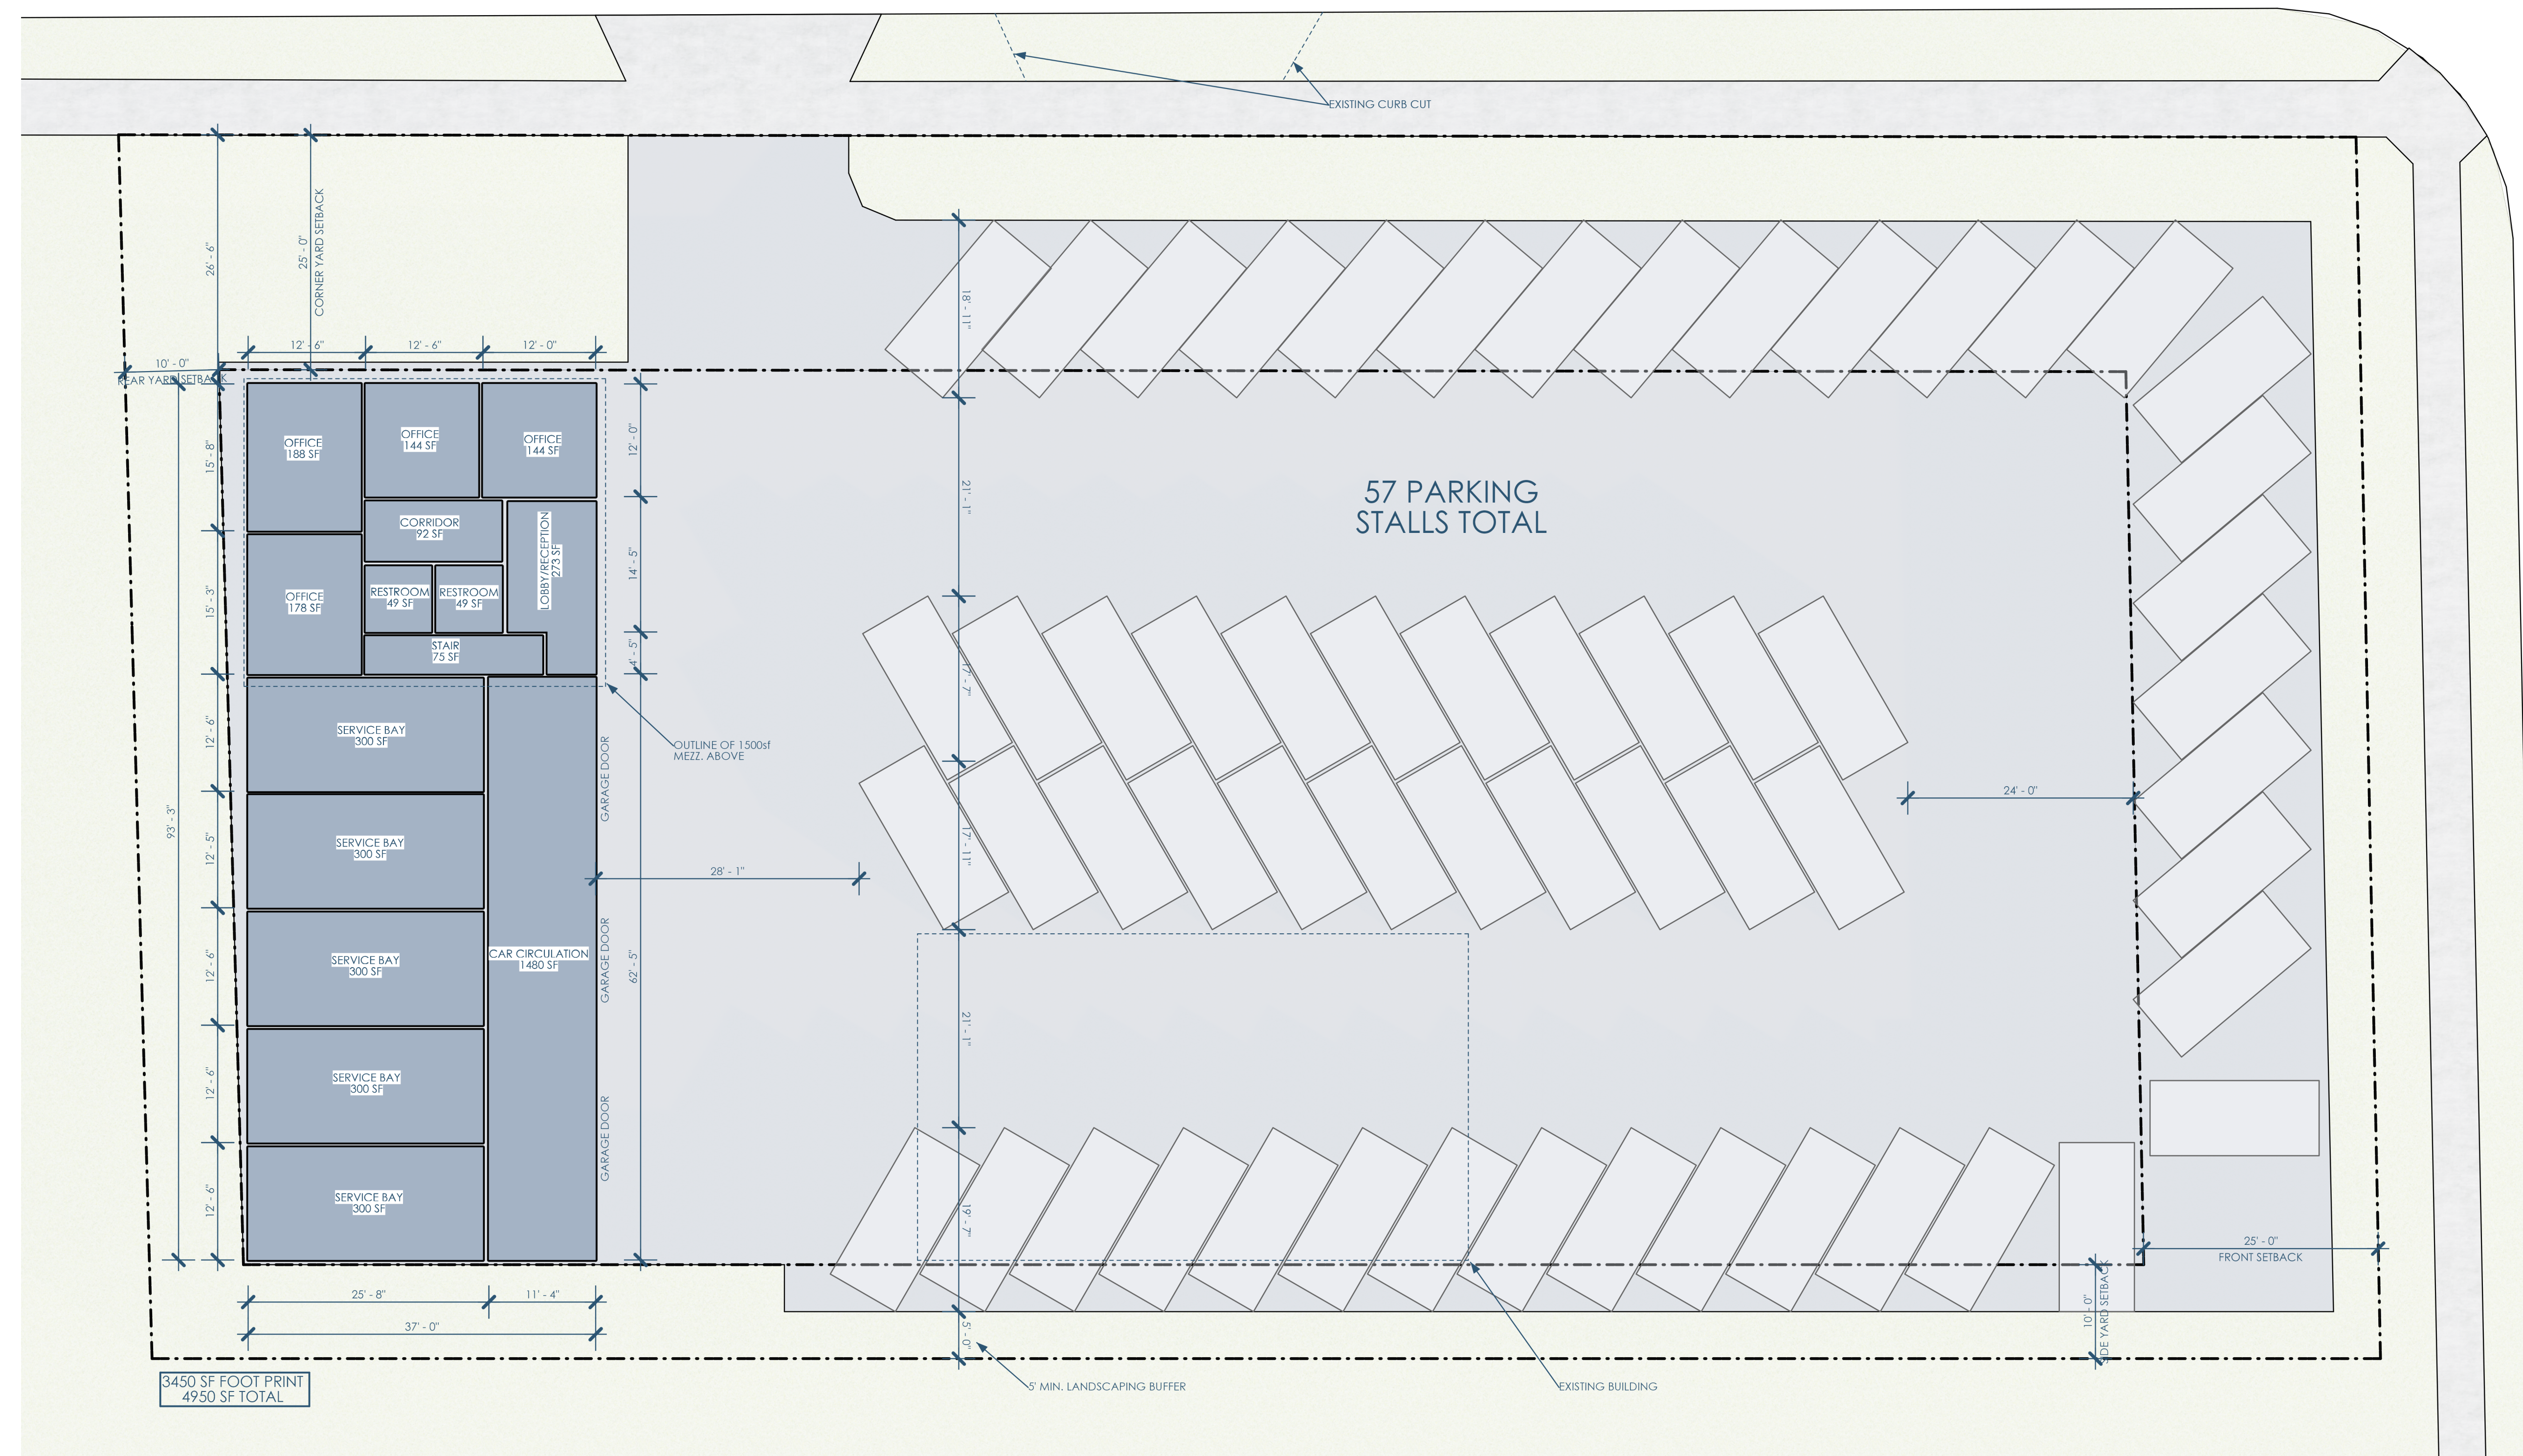

5040 SF FOOT PRINT
6440 SF TOTAL

1/02 LAYOUT OPTION 2
1"=10'

Owner: Cool Car Guys
1600 Center Ave
Janesville, WI 53546
608.531.1600

Architect: Opening Design
17 S Fairchild | FL 7
Madison, WI 53703
ryan@openingdesign.com | 773.425.6456

B

A

1/03 LAYOUT OPTION 3
1"=10'

Owner: Cool Car Guys
1600 Center Ave
Janesville, WI 53546
608.531.1600

Architect: Opening Design
17 S Fairchild | FL 7
Madison, WI 53703
ryan@openingdesign.com | 773.425.6456

1/04 LAYOUT OPTION 4
1"=10'

This project, like most Opening Design's projects, is open source. (Attribution-ShareAlike 4.0 International=CC-BY-SA 4.0) - freely available to any party for future use, assuming the terms such as Attribution and ShareAlike are honored.