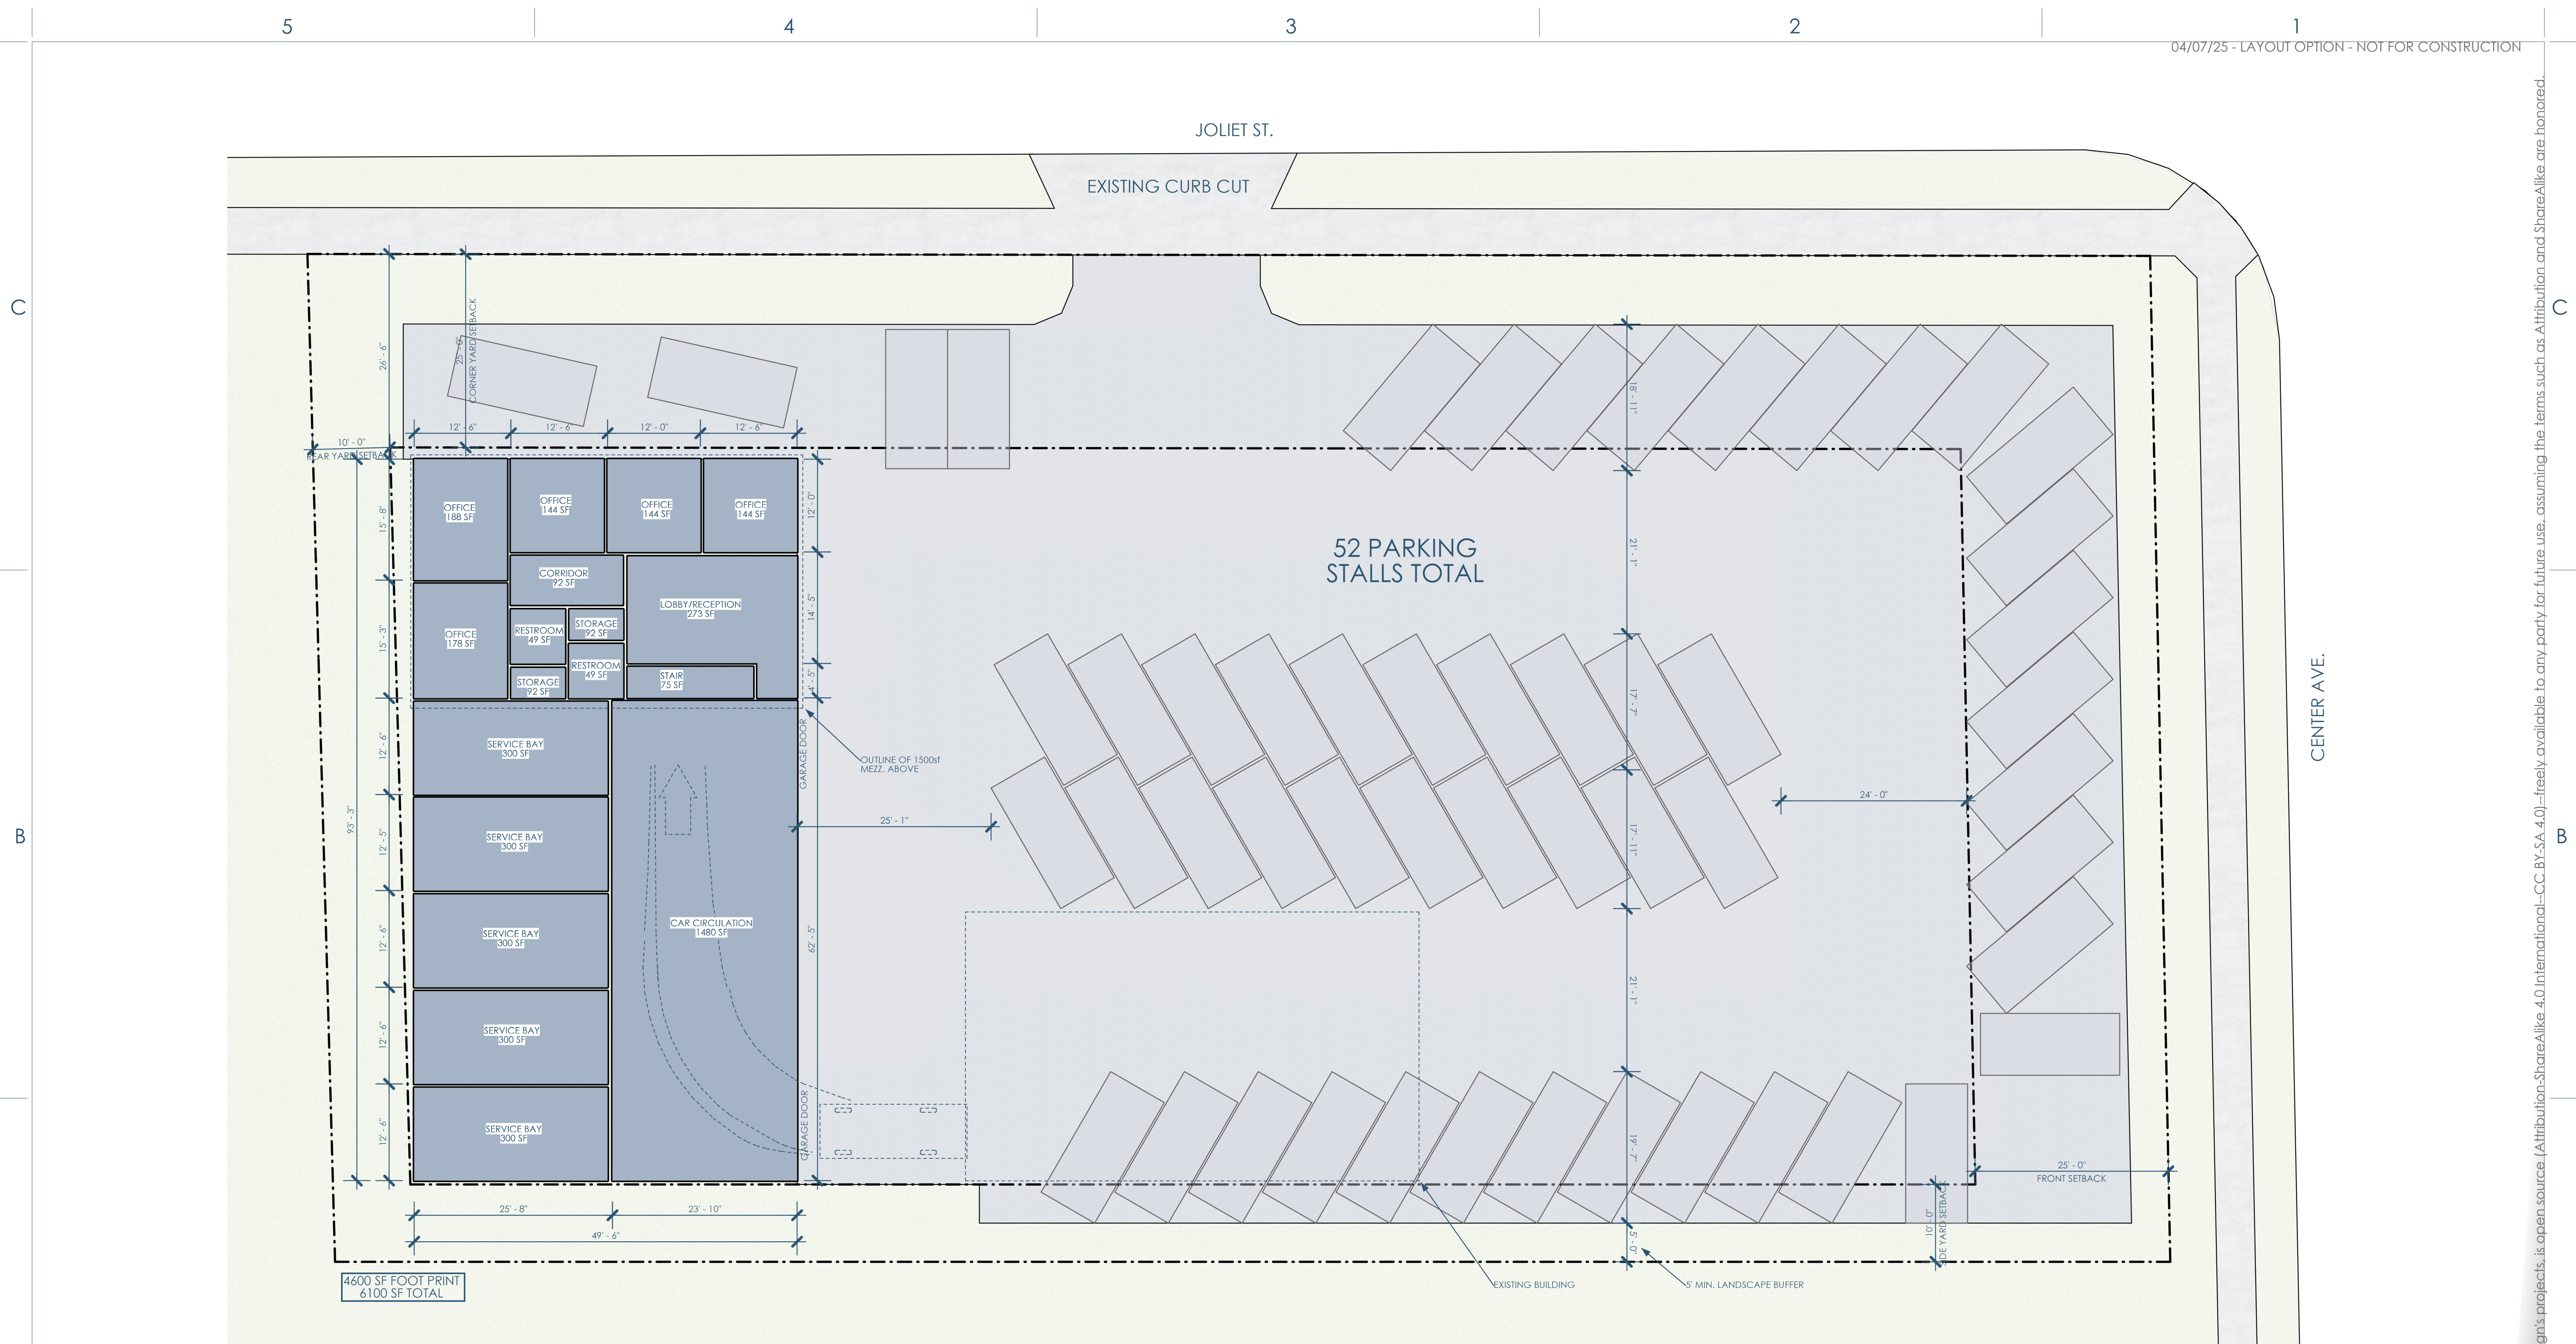

5040 SF FOOT PRINT
6440 SF TOTAL

1/02 LAYOUT OPTION 2
1"=10'

Owner: Cool Car Guys
1600 Center Ave
Janesville, WI 53546
608.531.1600

Architect: Opening Design
17 S Fairchild | FL 7
Madison, WI 53703
ryan@openingdesign.com | 773.425.6456

B

A

1/03 LAYOUT OPTION 3
1"=10'

Owner: Cool Car Guys
1600 Center Ave
Janesville, WI 53546
608.531.1600

Architect: Opening Design
17 S Fairchild | FL 7
Madison, WI 53703
ryan@openingdesign.com | 773.425.6456

GC: Lake Country Construction Group
161 Horizon Dr
Verona, WI 53593
608.845.1398

OPTION 3
COOL CAR GUYS
1600 CENTER AVE, JANESVILLE, WI 53546

This project, like most Opening Design's projects, is open source (Attribution-ShareAlike 4.0 International=CC-BY-SA 4.0) - freely available to any party for future use, assuming the terms such as Attribution and ShareAlike are honored.

1/04 LAYOUT OPTION 4
1"=10'

This project, like most Opening Design's projects, is open source. (Attribution-ShareAlike 4.0 International=CC-BY-SA 4.0) - freely available to any party for future use, assuming the terms such as Attribution and ShareAlike are honored.