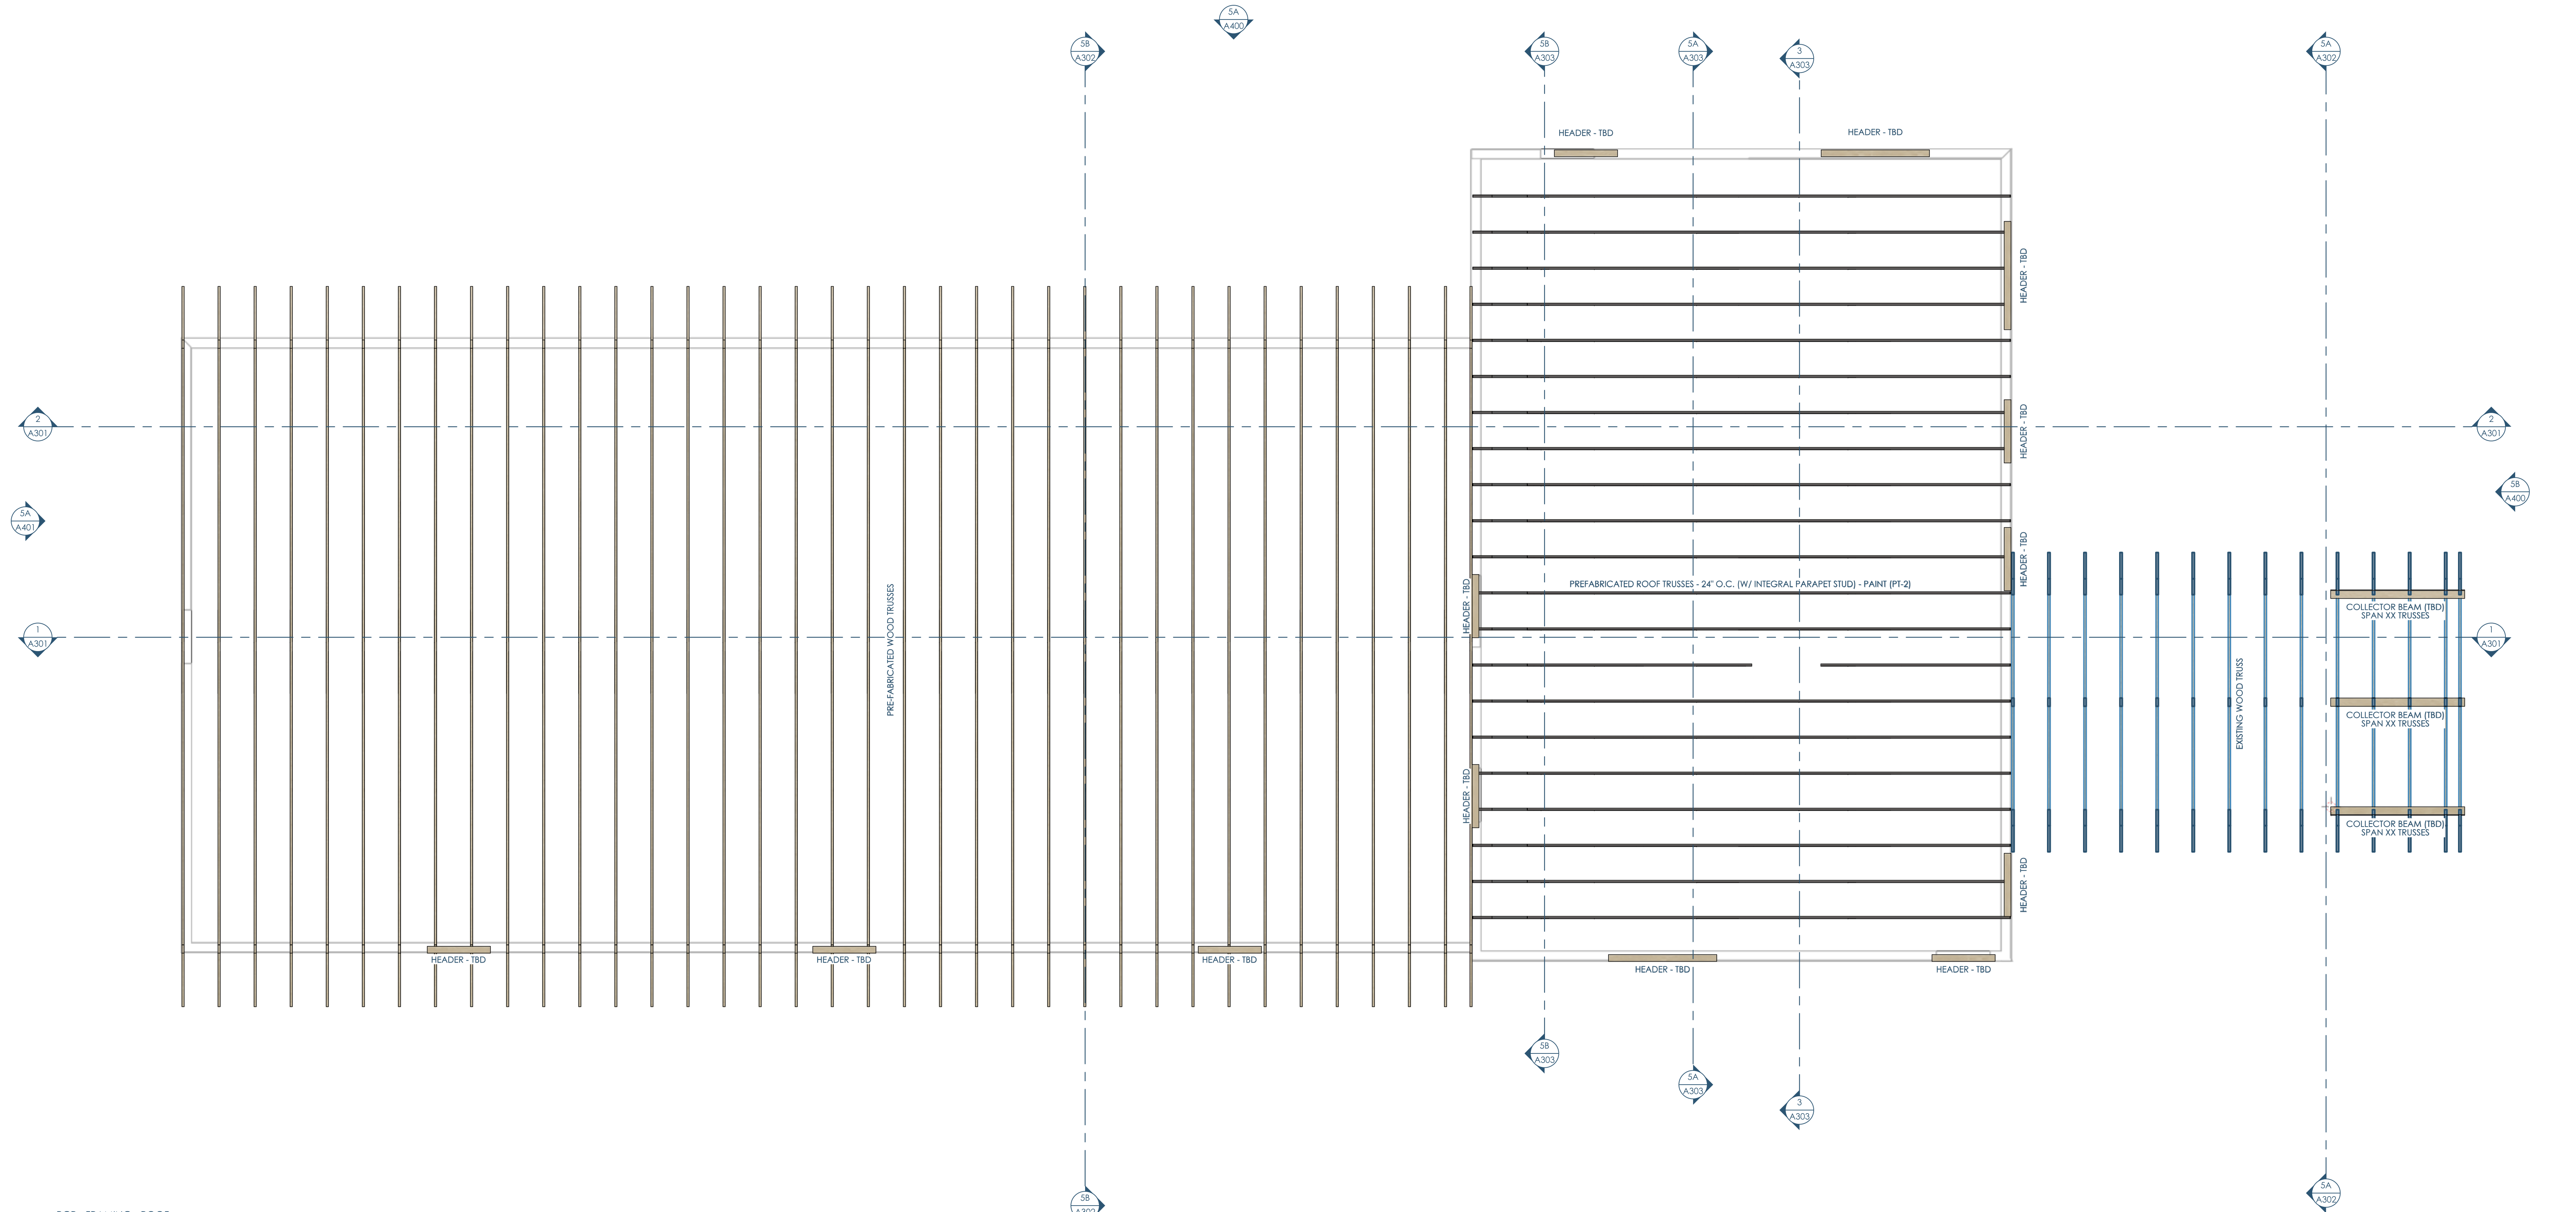

5 4 3 2 1

2/S103 RCP - FRAMING - ROOF  
1/4"=1'-0"

Date	Description
12/15/2025	PROGRESS SET

**LAKE COUNTRY**  
 CONSTRUCTION GROUP  
 Owner: Cool Car Guys  
 1600 Center Ave  
 Janesville, WI 53546  
 608.531.1600

GC: Lake Country Construction Group  
 161 Horizon Dr  
 Verona, WI 53593  
 608.845.1398

Architect: openingdesign  
 17 S Fairchild | Fl. 7  
 Madison, WI 53703  
 ryan@openingdesign.com | 773.425.6456

5 4 3 2 1

This project, like most OpeningDesign's projects, is open source. (Attribution: ShareAlike 4.0 International - CC BY-SA 4.0) - freely available to any party for future use, assuming the terms such as Attribution and ShareAlike are honored.