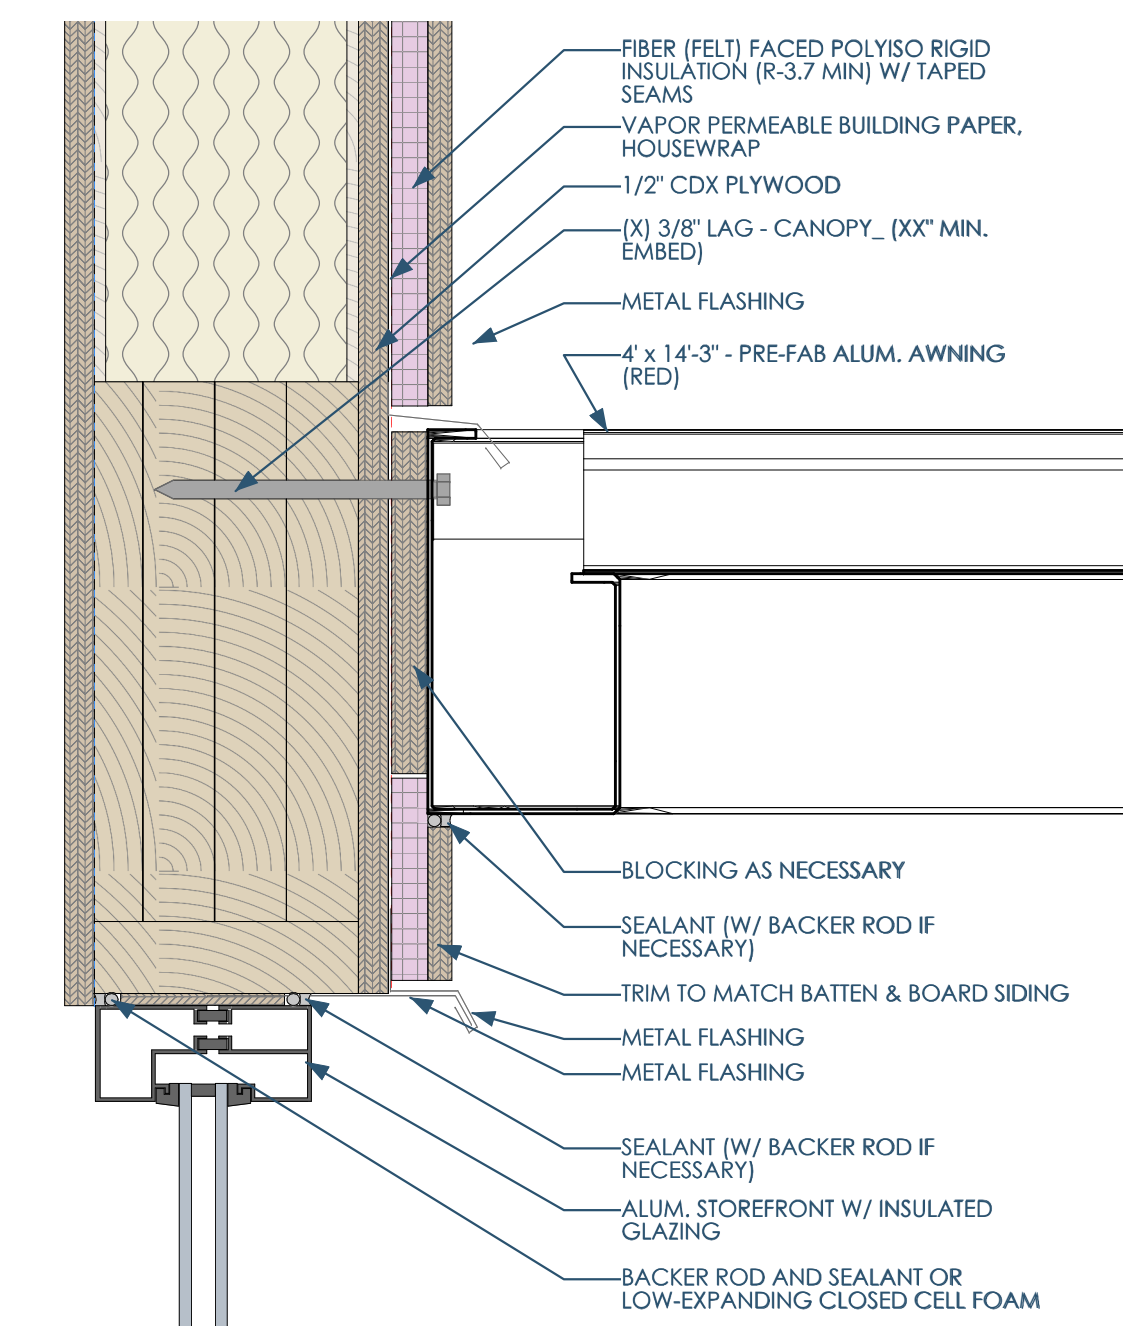

5D/A501 DETAIL - CANOPY - RAKE  
3/8"=1'-0"

4D/A501 DETAIL - N. WALL - PARAPET - SOUTH  
3/8"=1'-0"

5B/A501 DETAIL - CANOPY - CABLE SUPPORT  
3/8"=1'-0"

4C/A501 DETAIL - N. WALL - STOREFRONT - MOMENT FRAME  
3/8"=1'-0"

4B/A501 DETAIL - N. WALL - STOREFRONT - HEAD - 1ST FLOOR  
3/8"=1'-0"

5A/A501 DETAIL - CANOPY - BASE  
3/8"=1'-0"

4A/A501 DETAIL - N. WALL - STOREFRONT - BASE - 1ST FLOOR  
3/8"=1'-0"

Date	Description
XX/XX/XXXX	SITE REVIEW