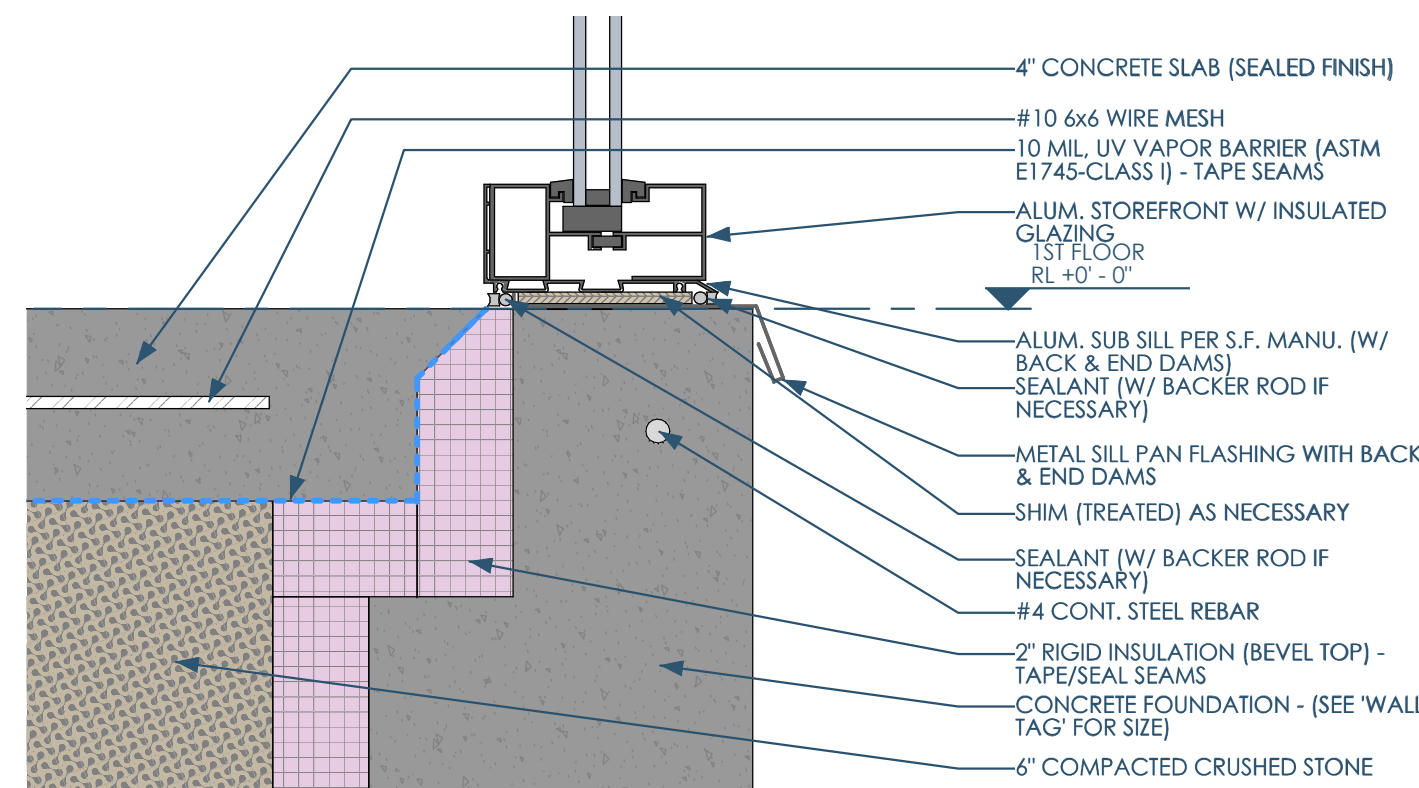

5D/A501 DETAIL - CANOPY - RAKE  
3/8"=1'-0"

4D/A501 DETAIL - N. WALL - PARAPET - SOUTH  
3/8"=1'-0"

5B/A501 DETAIL - CANOPY - CABLE SUPPORT  
3/8"=1'-0"

4C/A501 DETAIL - N. WALL - STOREFRONT - MOMENT FRAME  
3/8"=1'-0"

4B/A501 DETAIL - N. WALL - STOREFRONT - HEAD - 1ST FLOOR  
3/8"=1'-0"

5A/A501 DETAIL - CANOPY - BASE  
3/8"=1'-0"

4A/A501 DETAIL - N. WALL - STOREFRONT - BASE - 1ST FLOOR  
3/8"=1'-0"

Date	Description
XX/XX/XXXX	SITE REVIEW