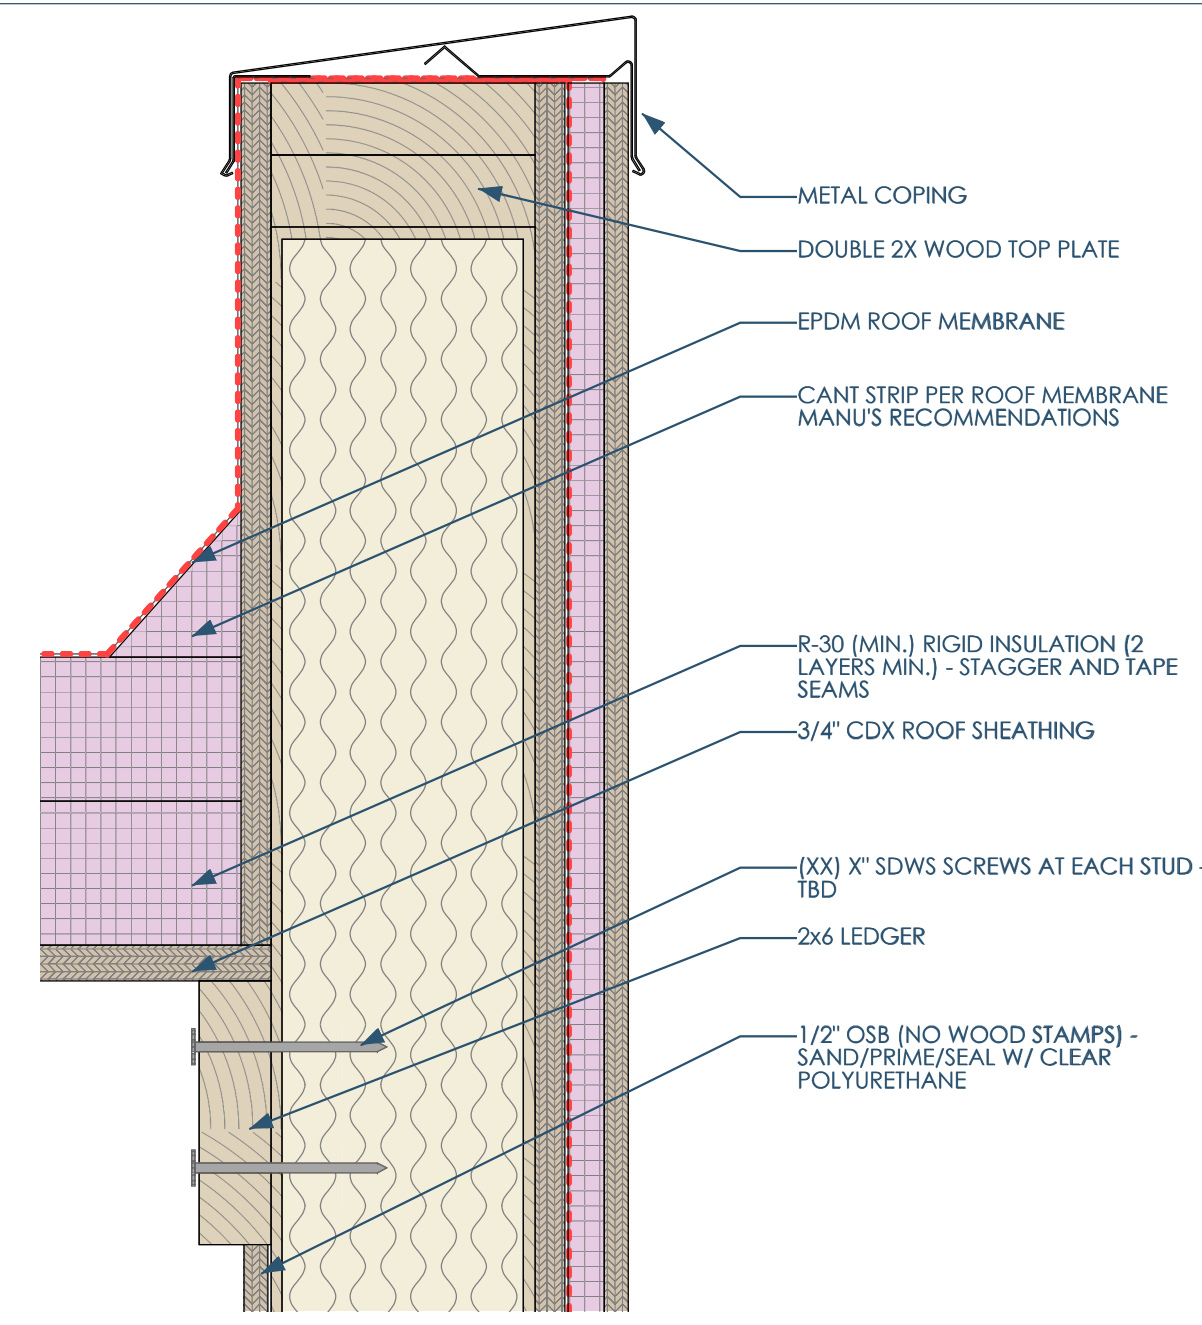

5D/A501 DETAIL - CANOPY - RAKE  
3/8"=1'-0"

4D/A501 DETAIL - N. WALL - PARAPET - SOUTH  
3/8"=1'-0"

5B/A501 DETAIL - CANOPY - CABLE SUPPORT  
3/8"=1'-0"

4C/A501 DETAIL - N. WALL - STOREFRONT - MOMENT FRAME  
3/8"=1'-0"

4B/A501 DETAIL - N. WALL - STOREFRONT - HEAD - 1ST FLOOR  
3/8"=1'-0"

5A/A501 DETAIL - CANOPY - BASE  
3/8"=1'-0"

4A/A501 DETAIL - N. WALL - STOREFRONT - BASE - 1ST FLOOR  
3/8"=1'-0"

Date	Description
XX/XX/XXXX	SITE REVIEW