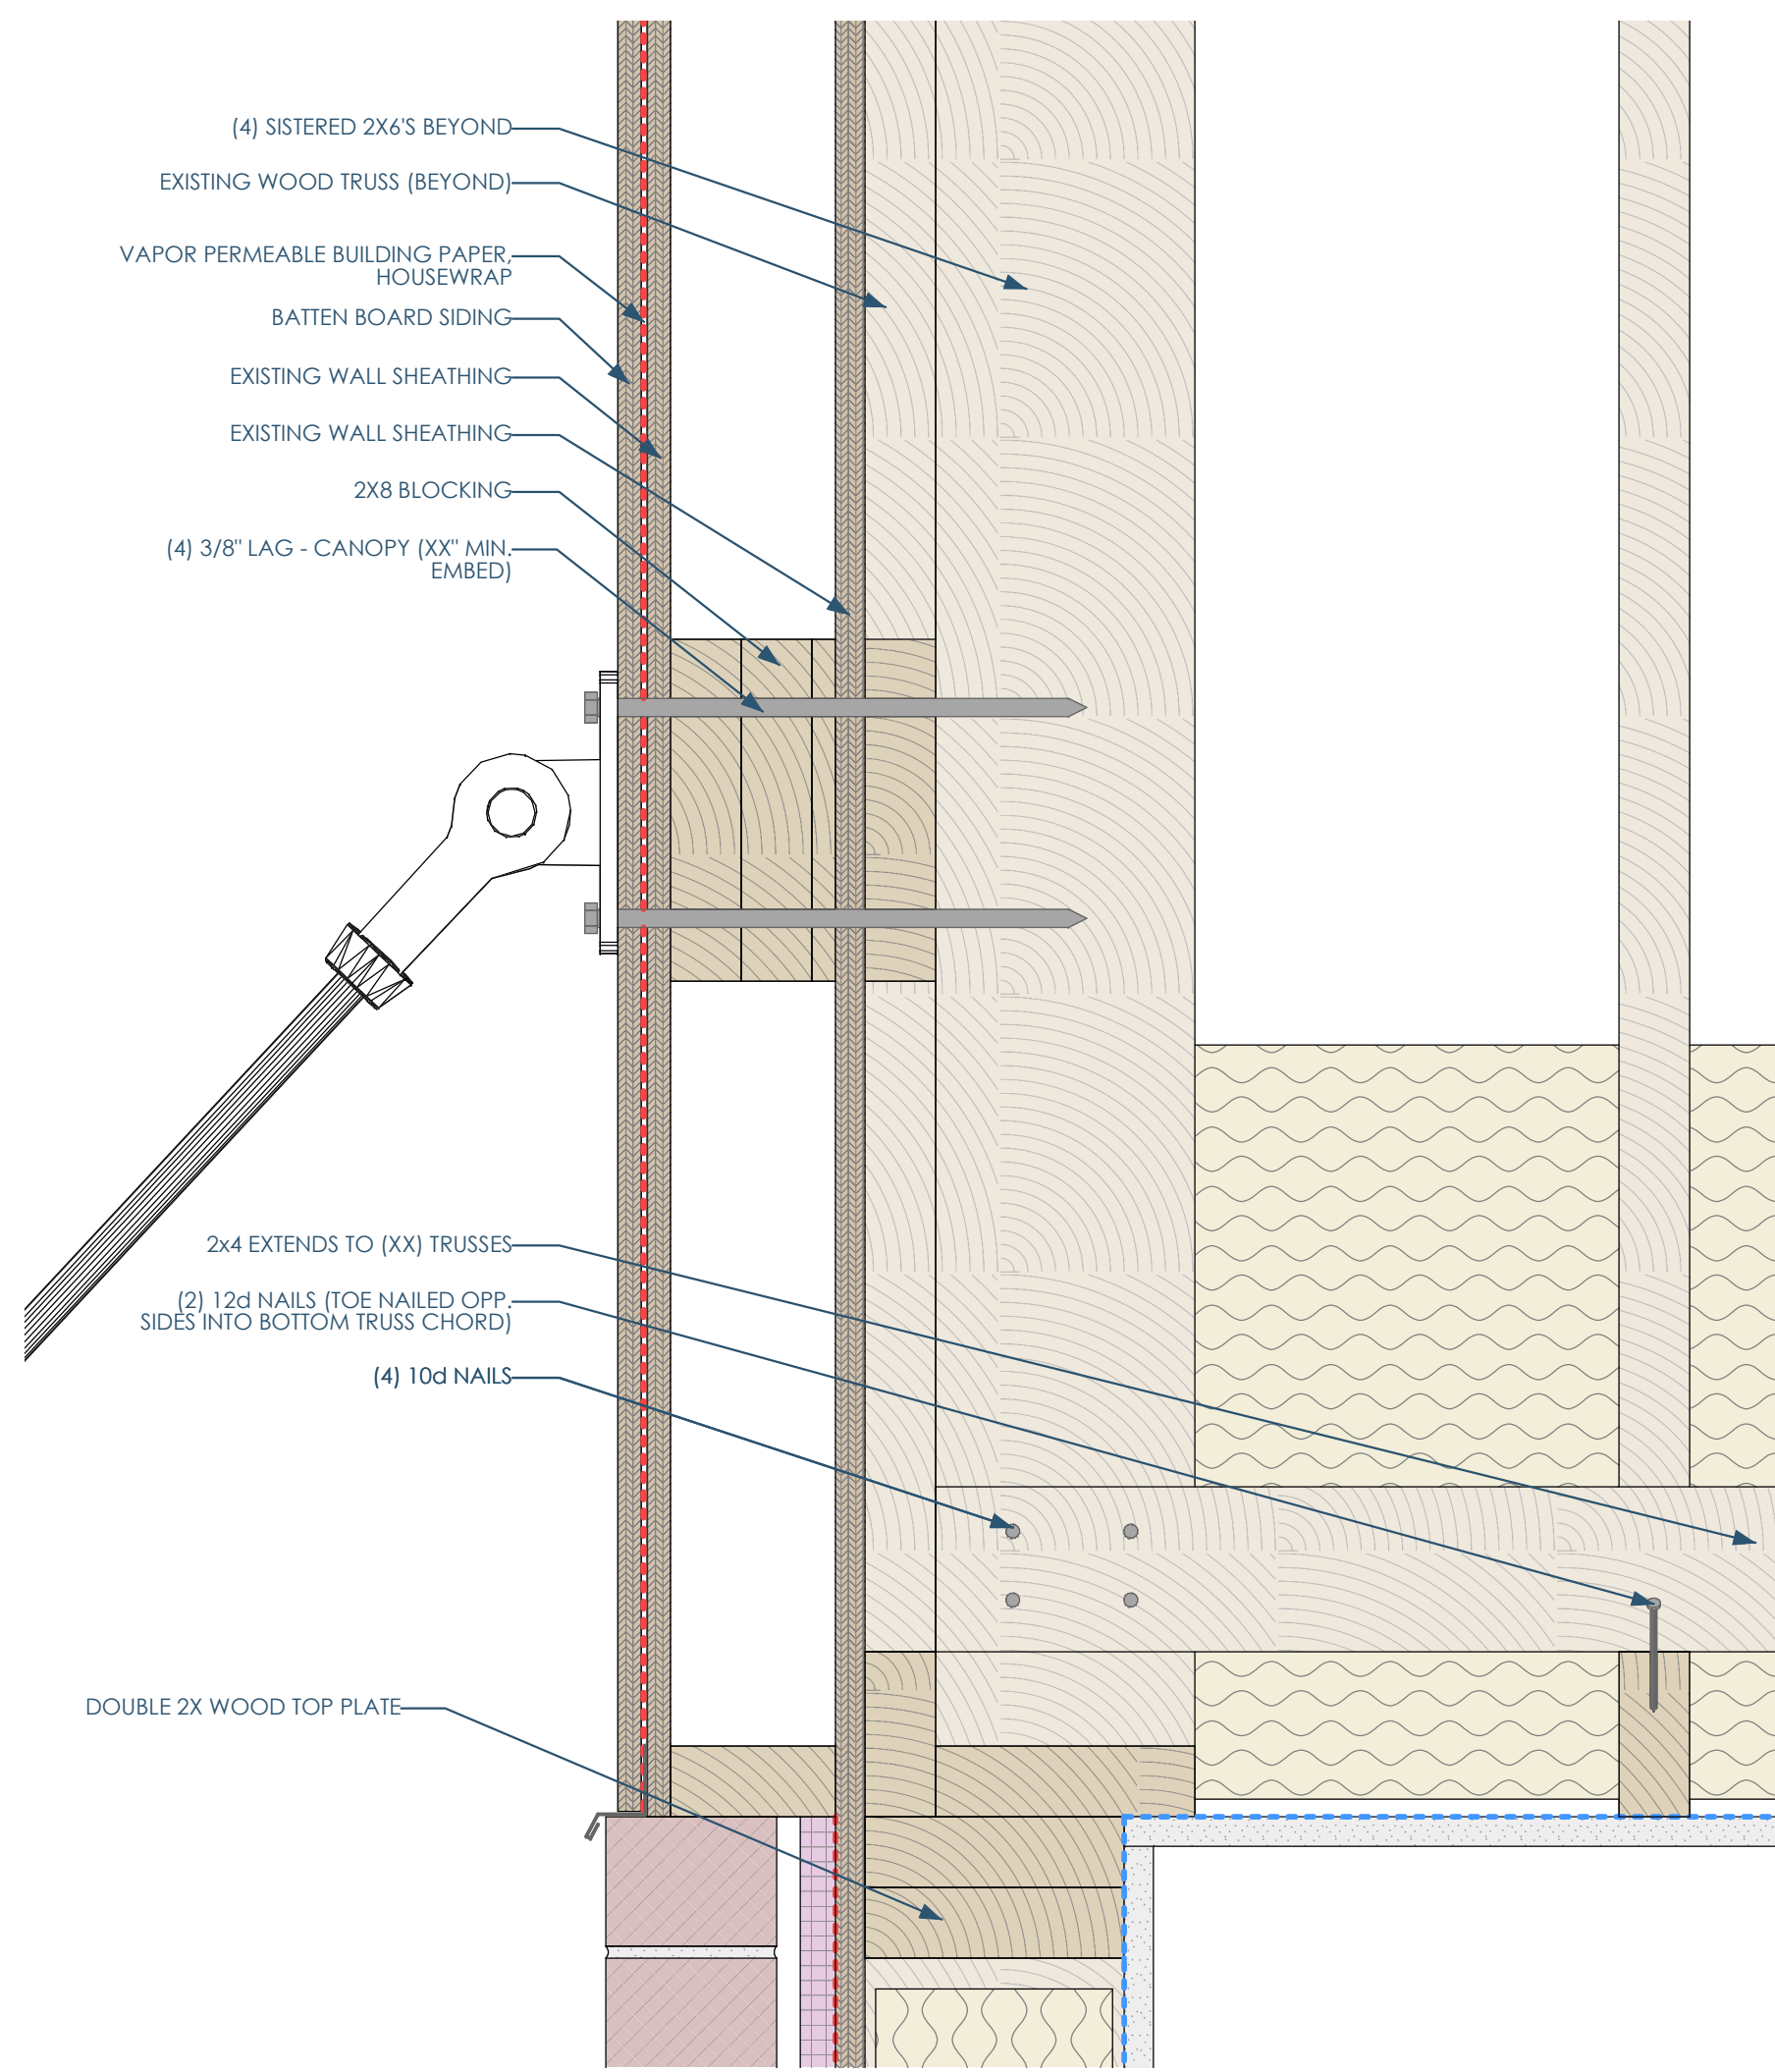

5D/A501 DETAIL - CANOPY - RAKE  
3/8"=1'-0"

4D/A501 DETAIL - N. WALL - PARAPET - SOUTH  
3/8"=1'-0"

5B/A501 DETAIL - CANOPY - CABLE SUPPORT  
3/8"=1'-0"

4C/A501 DETAIL - N. WALL - STOREFRONT - MOMENT FRAME  
3/8"=1'-0"

4B/A501 DETAIL - N. WALL - STOREFRONT - HEAD - 1ST FLOOR  
3/8"=1'-0"

5A/A501 DETAIL - CANOPY - BASE  
3/8"=1'-0"

4A/A501 DETAIL - N. WALL - STOREFRONT - BASE - 1ST FLOOR  
3/8"=1'-0"

Date	Description
XX/XX/XXXX	SITE REVIEW