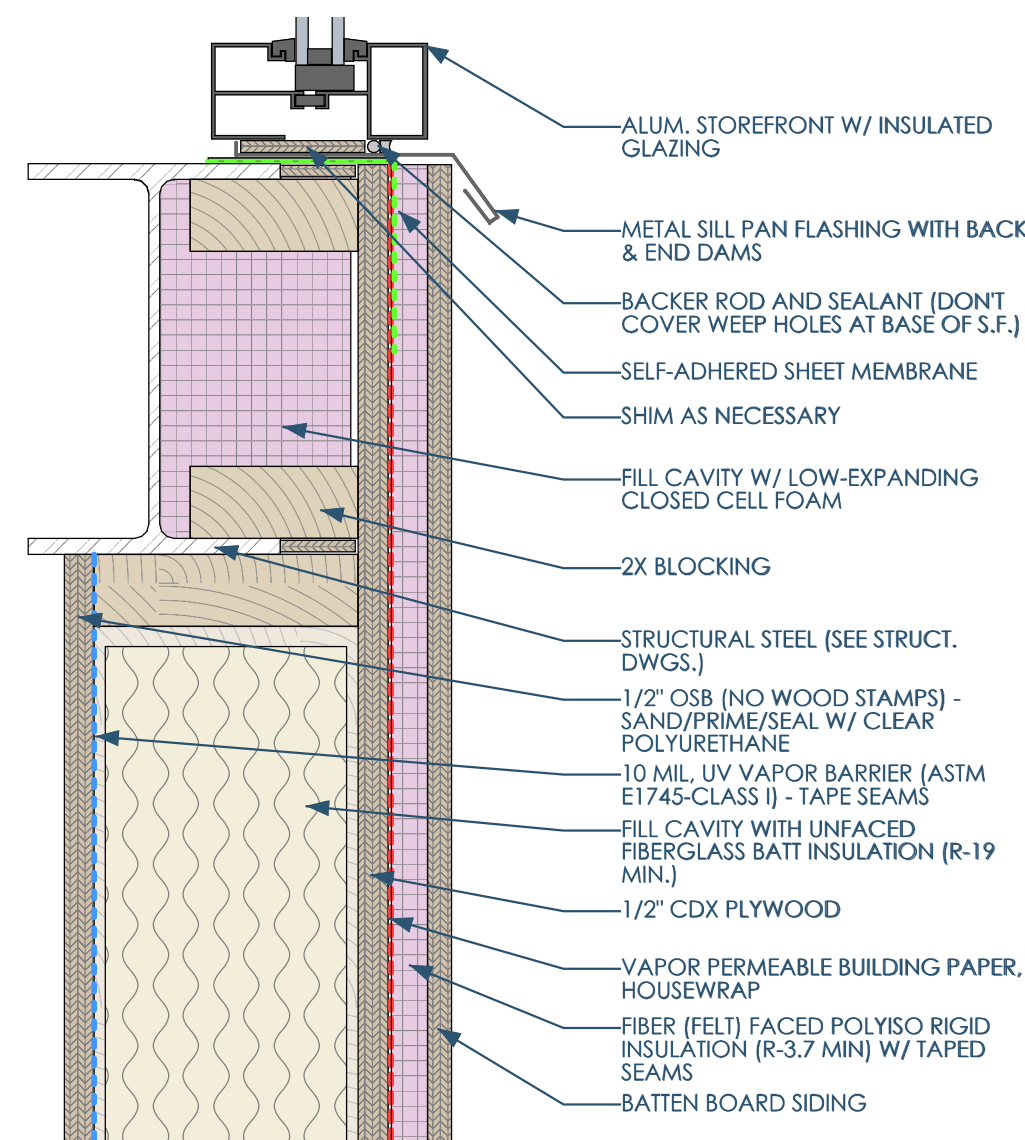

5D/A501 DETAIL - CANOPY - RAKE  
3/8"=1'-0"

4D/A501 DETAIL - N. WALL - PARAPET - SOUTH  
3/8"=1'-0"

5B/A501 DETAIL - CANOPY - CABLE SUPPORT  
3/8"=1'-0"

4C/A501 DETAIL - N. WALL - STOREFRONT - MOMENT FRAME  
3/8"=1'-0"

4B/A501 DETAIL - N. WALL - STOREFRONT - HEAD - 1ST FLOOR  
3/8"=1'-0"

5A/A501 DETAIL - CANOPY - BASE  
3/8"=1'-0"

4A/A501 DETAIL - N. WALL - STOREFRONT - BASE - 1ST FLOOR  
3/8"=1'-0"

Date	Description
XX/XX/XXXX	SITE REVIEW