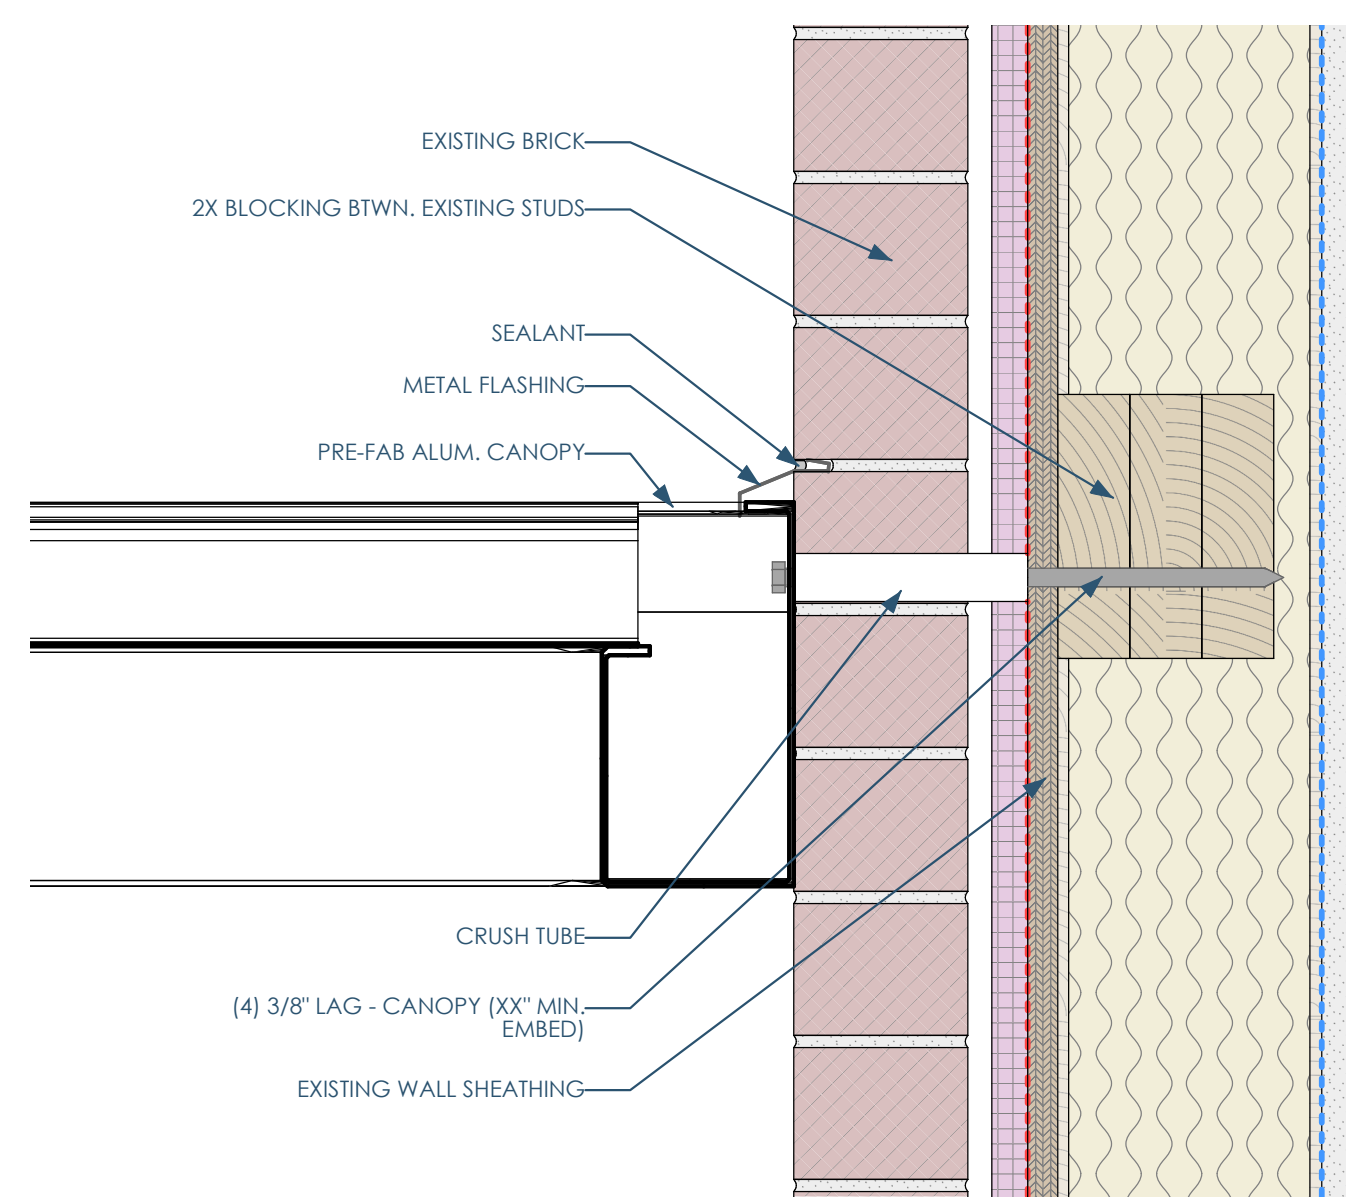

5D/A501 DETAIL - CANOPY - RAKE  
3/8"=1'-0"

4D/A501 DETAIL - N. WALL - PARAPET - SOUTH  
3/8"=1'-0"

5B/A501 DETAIL - CANOPY - CABLE SUPPORT  
3/8"=1'-0"

4C/A501 DETAIL - N. WALL - STOREFRONT - MOMENT FRAME  
3/8"=1'-0"

4B/A501 DETAIL - N. WALL - STOREFRONT - HEAD - 1ST FLOOR  
3/8"=1'-0"

5A/A501 DETAIL - CANOPY - BASE  
3/8"=1'-0"

4A/A501 DETAIL - N. WALL - STOREFRONT - BASE - 1ST FLOOR  
3/8"=1'-0"

Date	Description
XX/XX/XXXX	SITE REVIEW