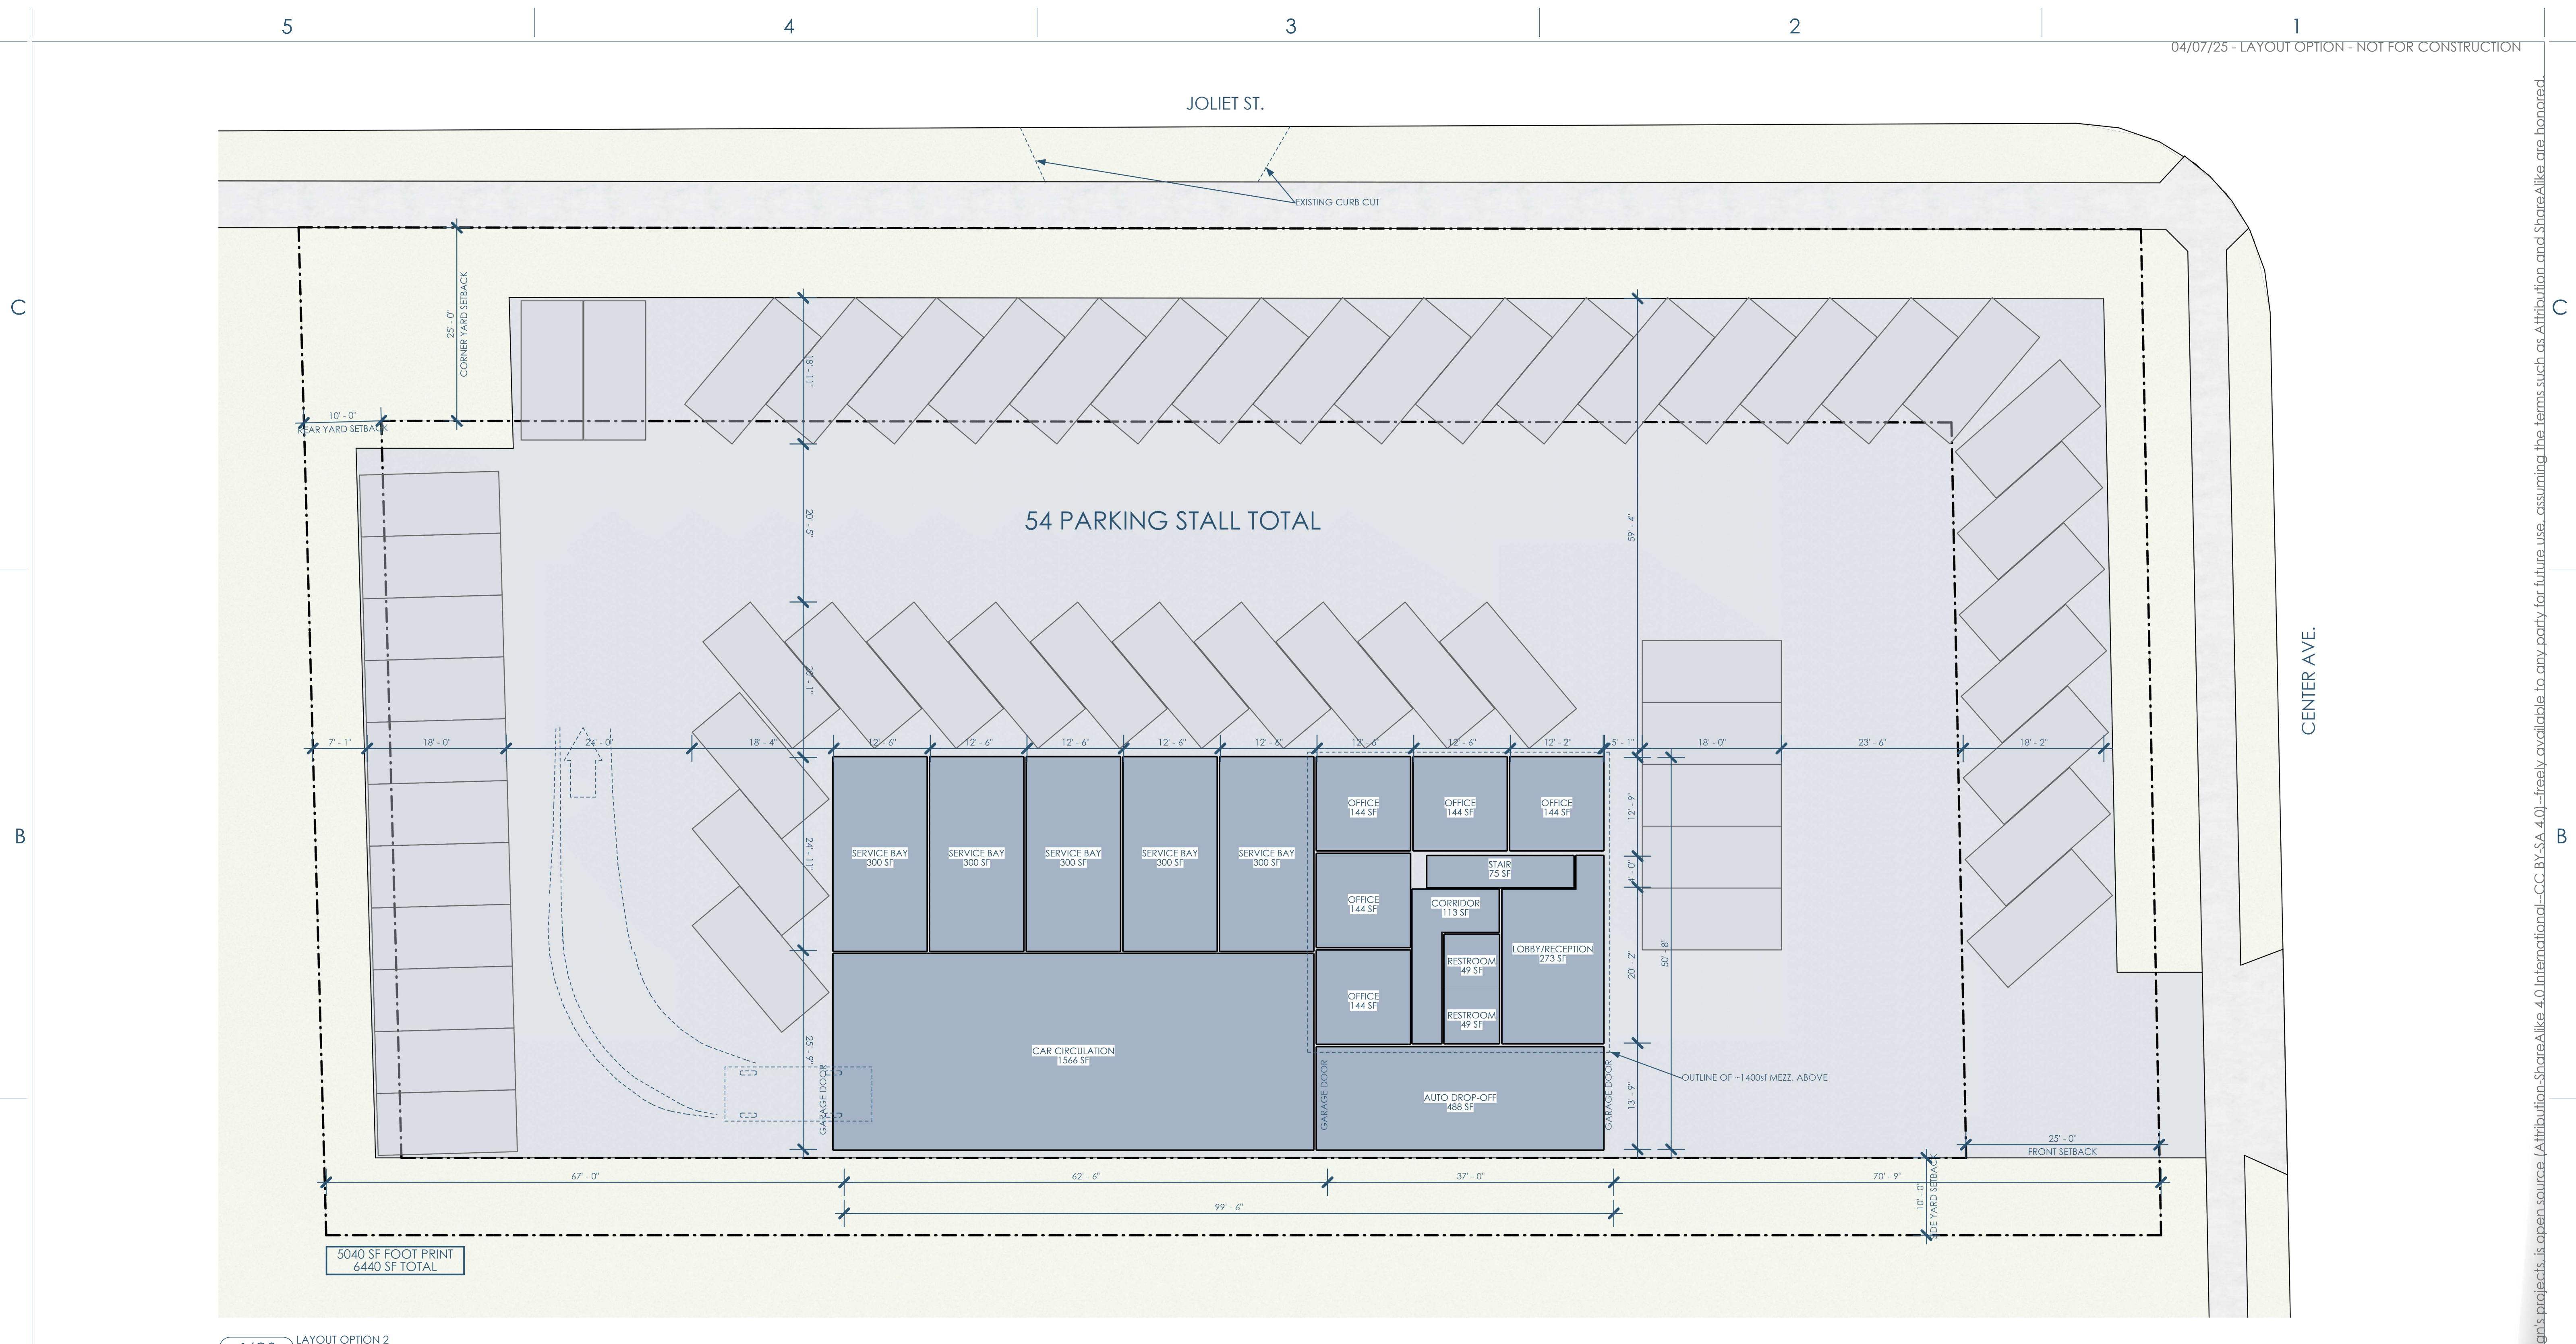

1/01 LAYOUT OPTION 1
1"=10'

This project, like most OpeningDesign's projects, is open source (Attribution-ShareAlike 4.0 International=CC-BY-SA 4.0)---freely available to any party for future use, assuming the terms such as Attribution and ShareAlike are honored.

5040 SF FOOT PRINT
6440 SF TOTAL

1/02 LAYOUT OPTION 2
1"=10'

Owner: Cool Car Guys
1600 Center Ave
Janesville, WI 53546
608.531.1600

Architect: Opening Design
17 S Fairchild | FL 7
Madison, WI 53703
ryan@openingdesign.com | 773.425.6456

1/04 LAYOUT OPTION 4
1"=10'

This project, like most OpeningDesign's projects, is open source (Attribution-ShareAlike 4.0 International=CC BY-SA 4.0)=freely available to any party for future use, assuming the terms such as Attribution and ShareAlike are honored.