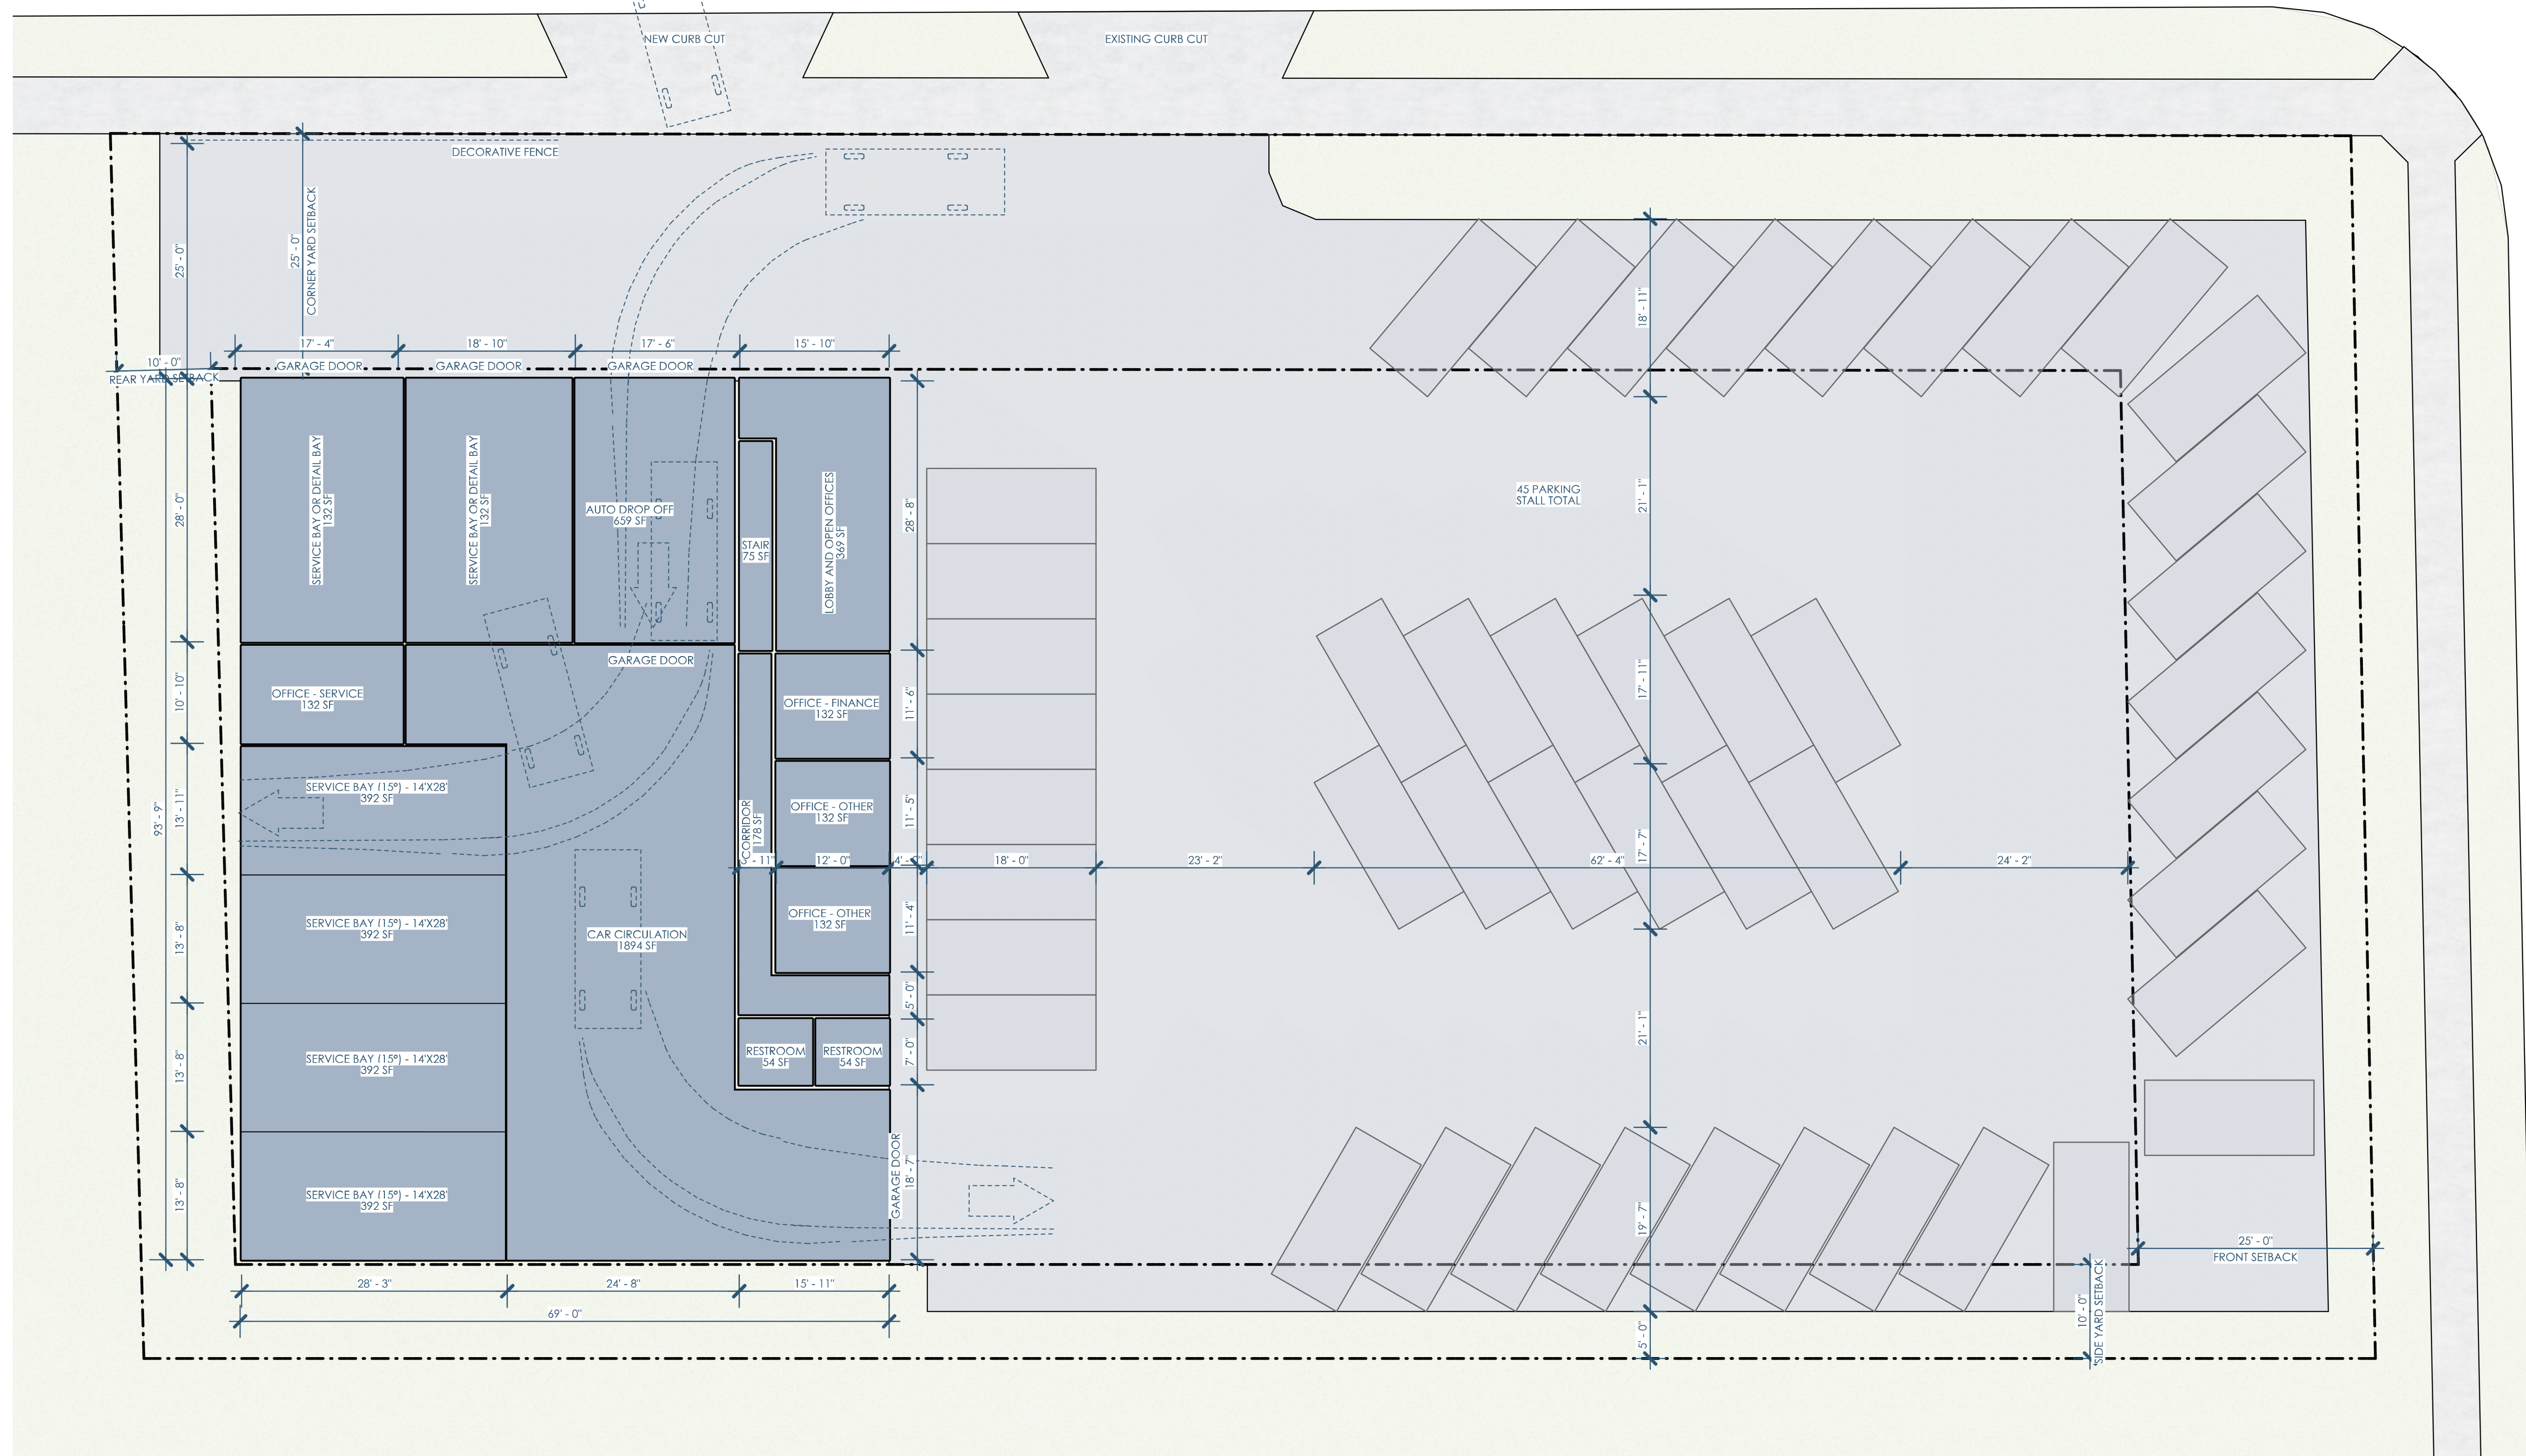

C

B

A

C

B

A

1/06 LAYOUT OPTION 6
1"=10'

Owner: Cool Car Guys
1600 Center Ave
Janesville, WI 53546
608.531.1600

Architect: Opening Design
17 S Fairchild | FL 7
Madison, WI 53703
ryan@openingdesign.com | 773.425.6456

GC: Lake Country Construction Group
161 Horizon Dr
Verona, WI 53593
608.845.1398

OPTION 6
COOL CAR GUYS

1600 CENTER AVE, JANESVILLE, WI 53546

This project, like most Opening Design's projects, is open source (Attribution-ShareAlike 4.0 International=CC-BY-SA 4.0)--freely available to any party for future use, assuming the terms such as Attribution and ShareAlike are honored.