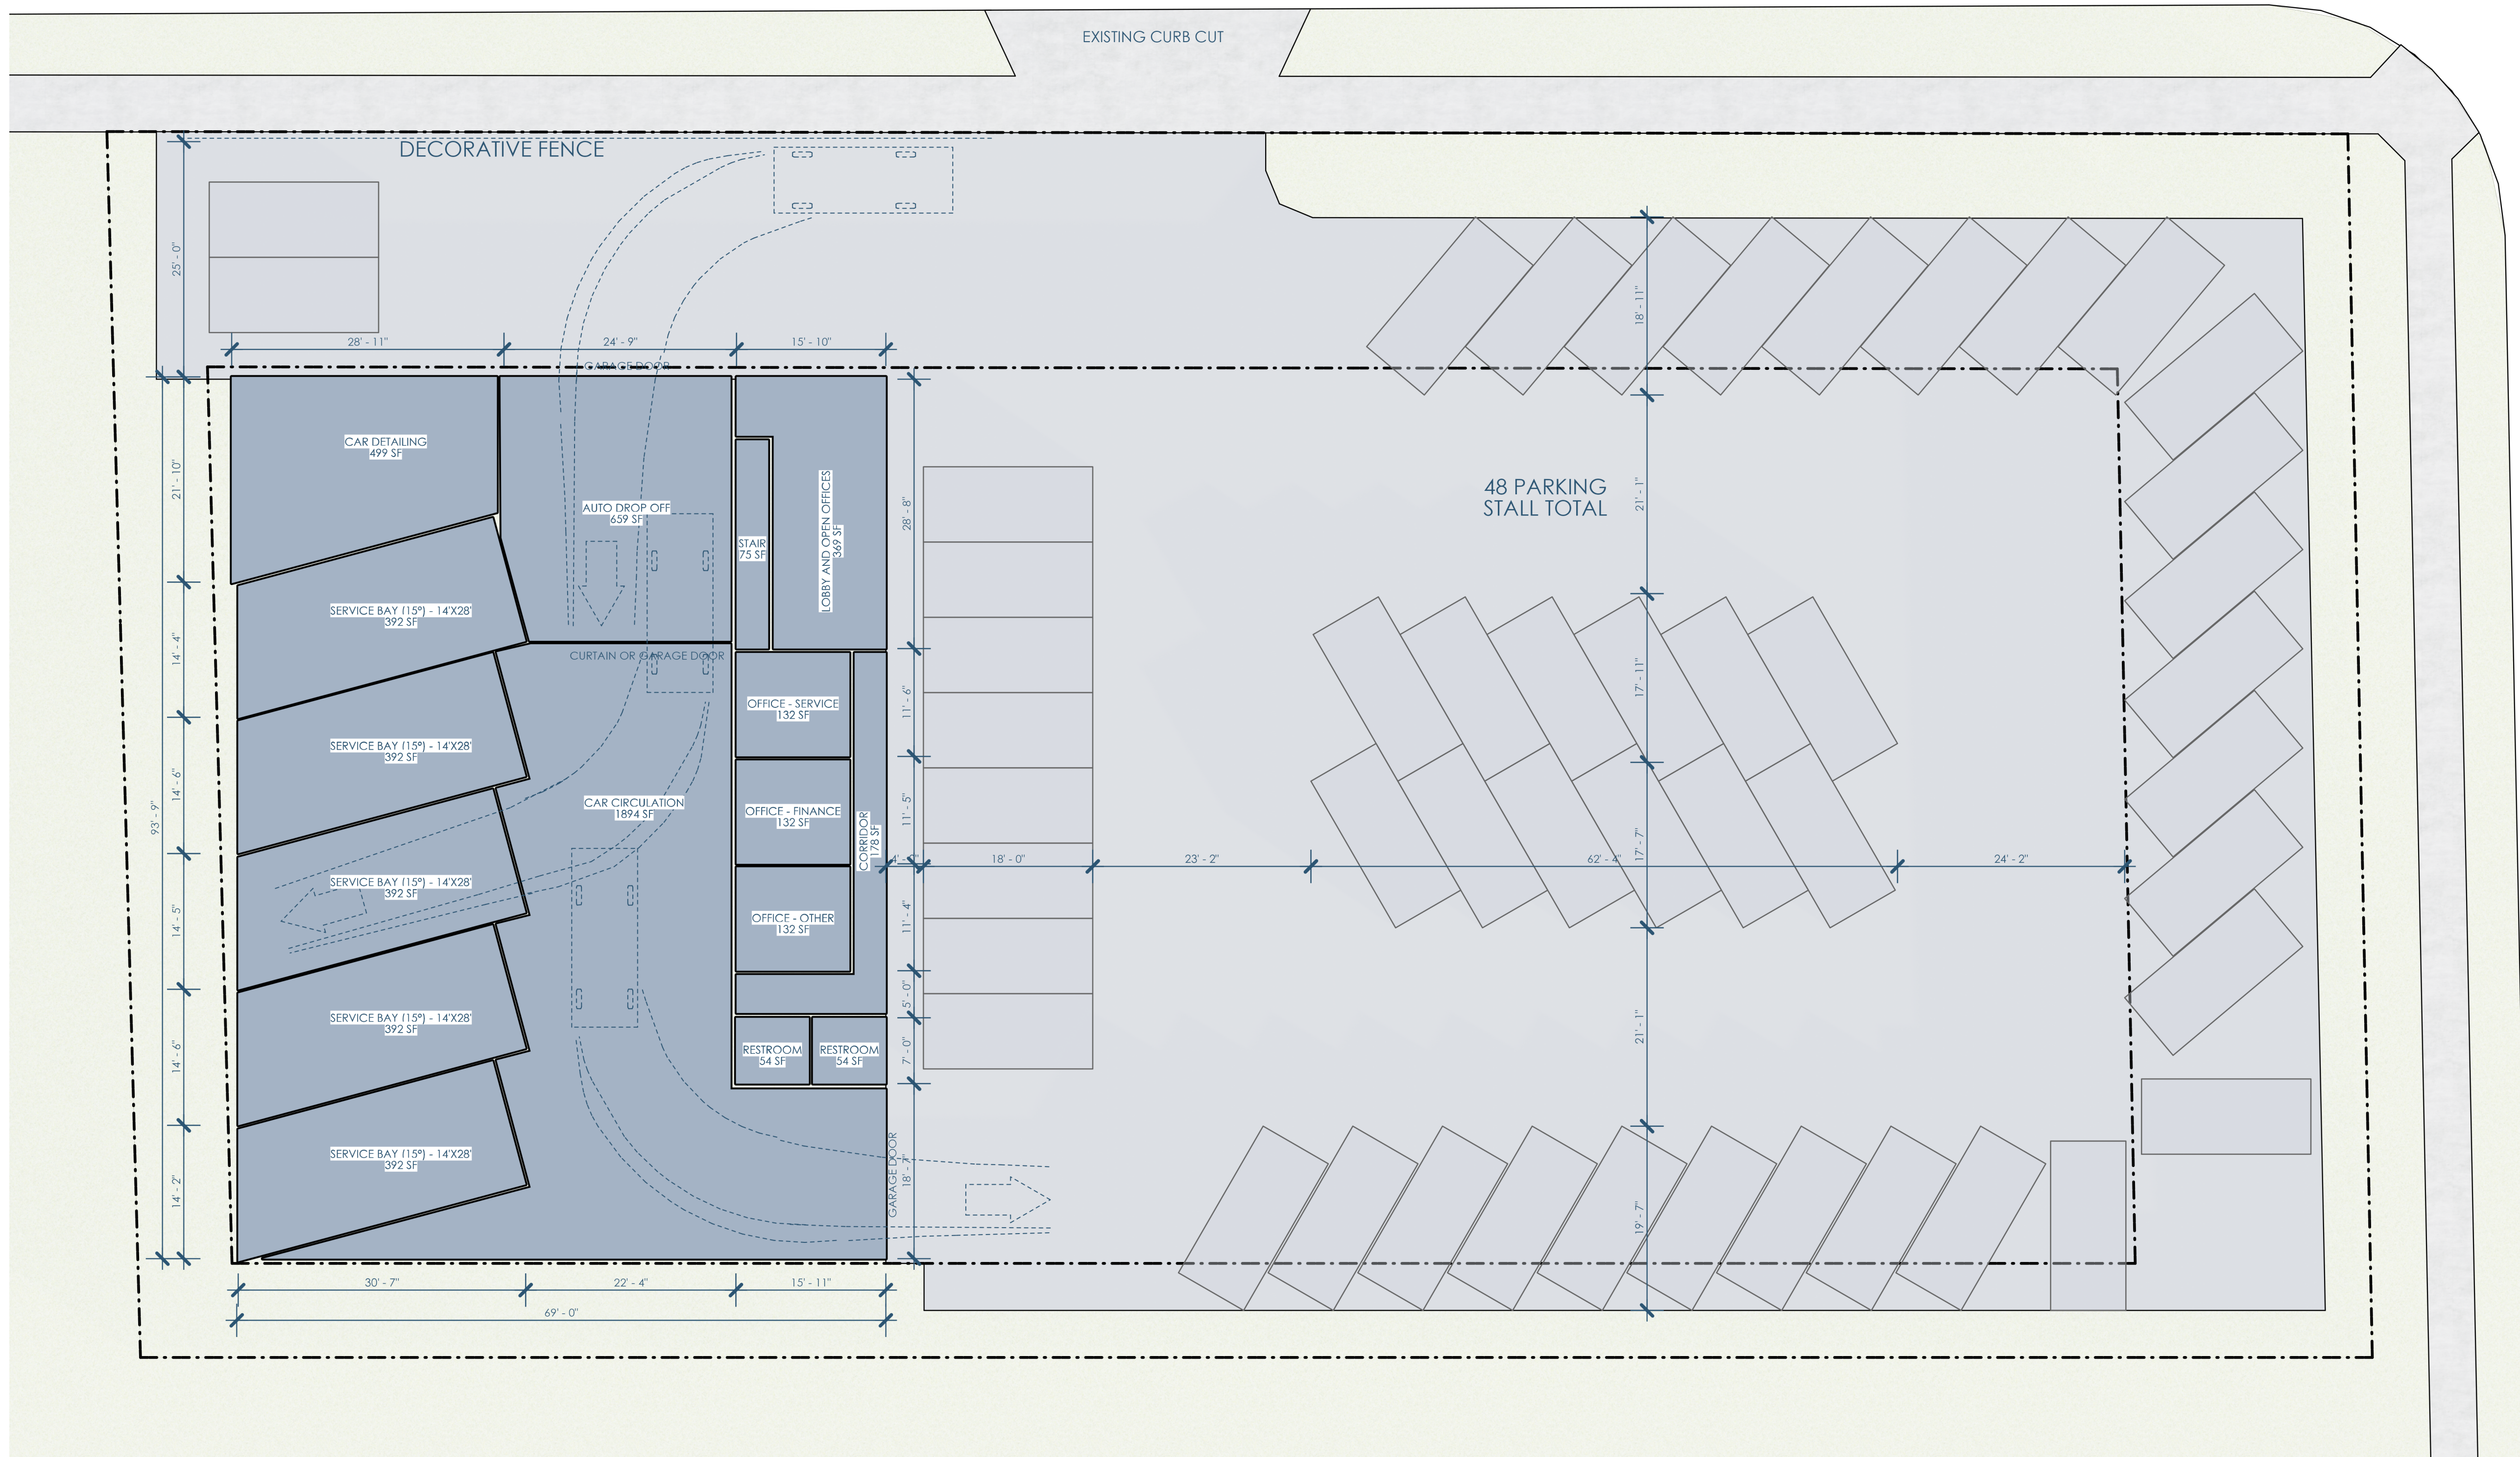

1/01 LAYOUT OPTION 1
1"=10'

This project, like most OpeningDesign's projects, is open source (Attribution-ShareAlike 4.0 International=CC-BY-SA 4.0)---freely available to any party for future use, assuming the terms such as Attribution and ShareAlike are honored.

1/04 LAYOUT OPTION 4
1"=10'

This project, like most OpeningDesign's projects, is open source (Attribution-ShareAlike 4.0 International=CC BY-SA 4.0)=freely available to any party for future use, assuming the terms such as Attribution and ShareAlike are honored.