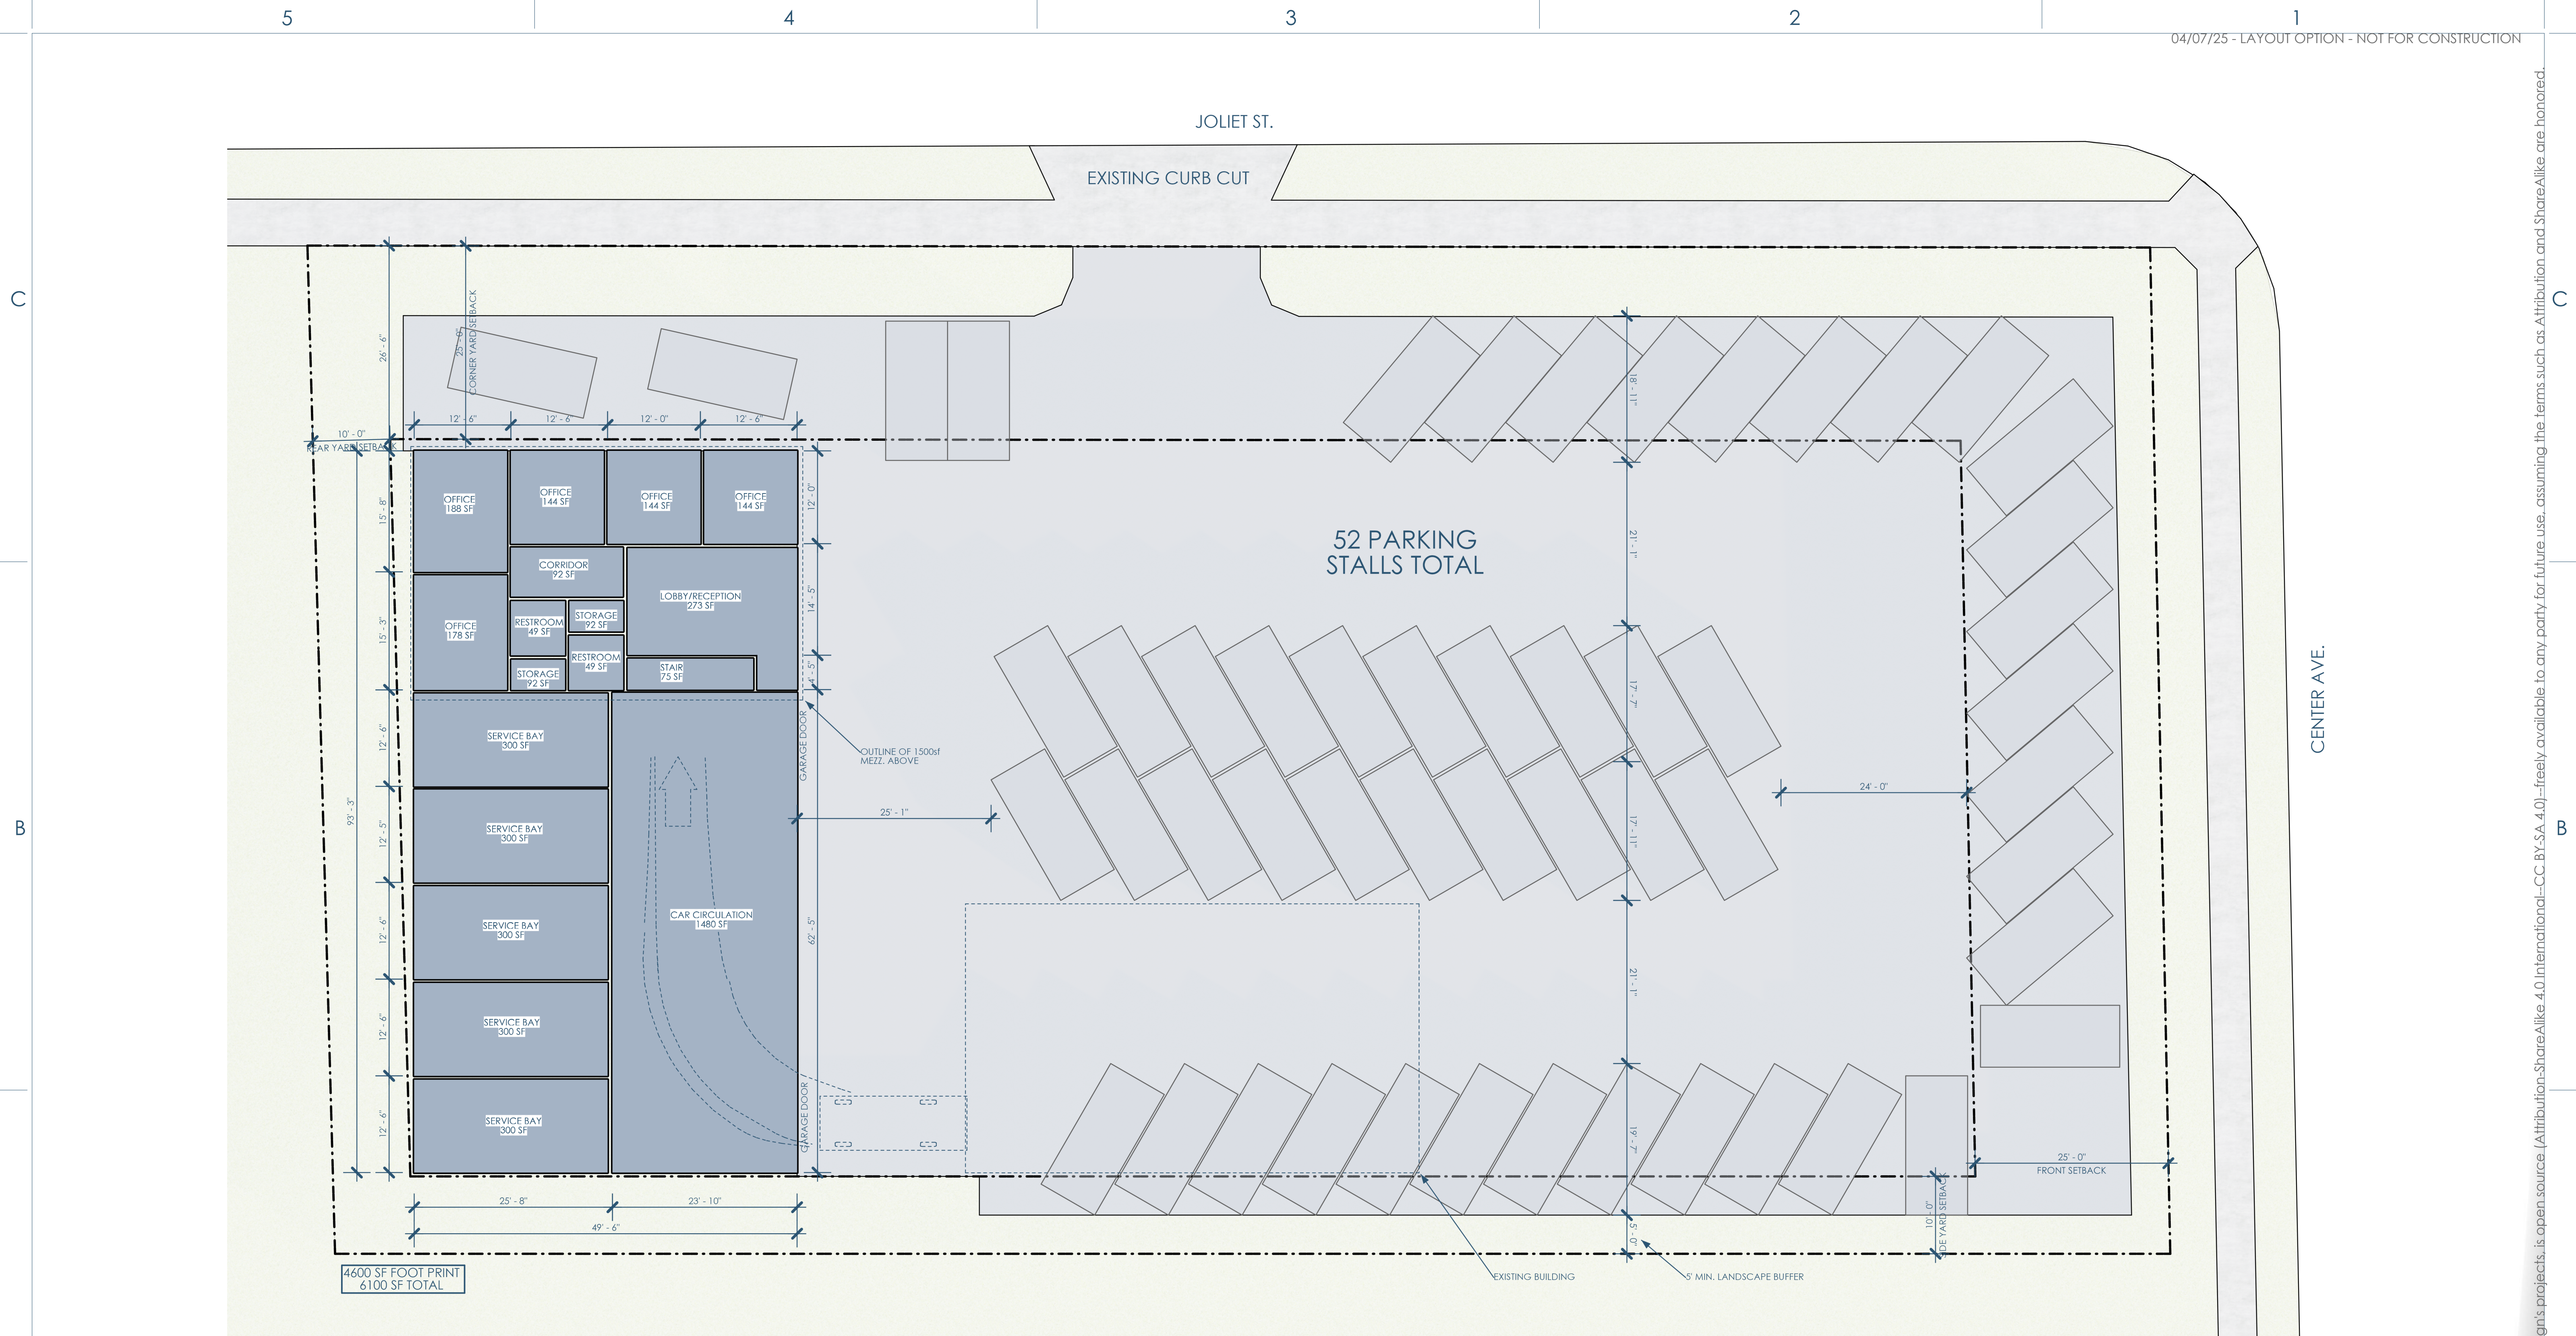

1/01 LAYOUT OPTION 1
1"=10'

This project, like most OpeningDesign's projects, is open source (Attribution-ShareAlike 4.0 International=CC-BY-SA 4.0)---freely available to any party for future use, assuming the terms such as Attribution and ShareAlike are honored.

5040 SF FOOT PRINT
6440 SF TOTAL

1/02 LAYOUT OPTION 2
1"=10'

Owner: Cool Car Guys
1600 Center Ave
Janesville, WI 53546
608.531.1600

Architect: Opening Design
17 S Fairchild | FL 7
Madison, WI 53703
ryan@openingdesign.com | 773.425.6456

1/04 LAYOUT OPTION 4
1"=10'

This project, like most OpeningDesign's projects, is open source (Attribution-ShareAlike 4.0 International=CC BY-SA 4.0)=freely available to any party for future use, assuming the terms such as Attribution and ShareAlike are honored.