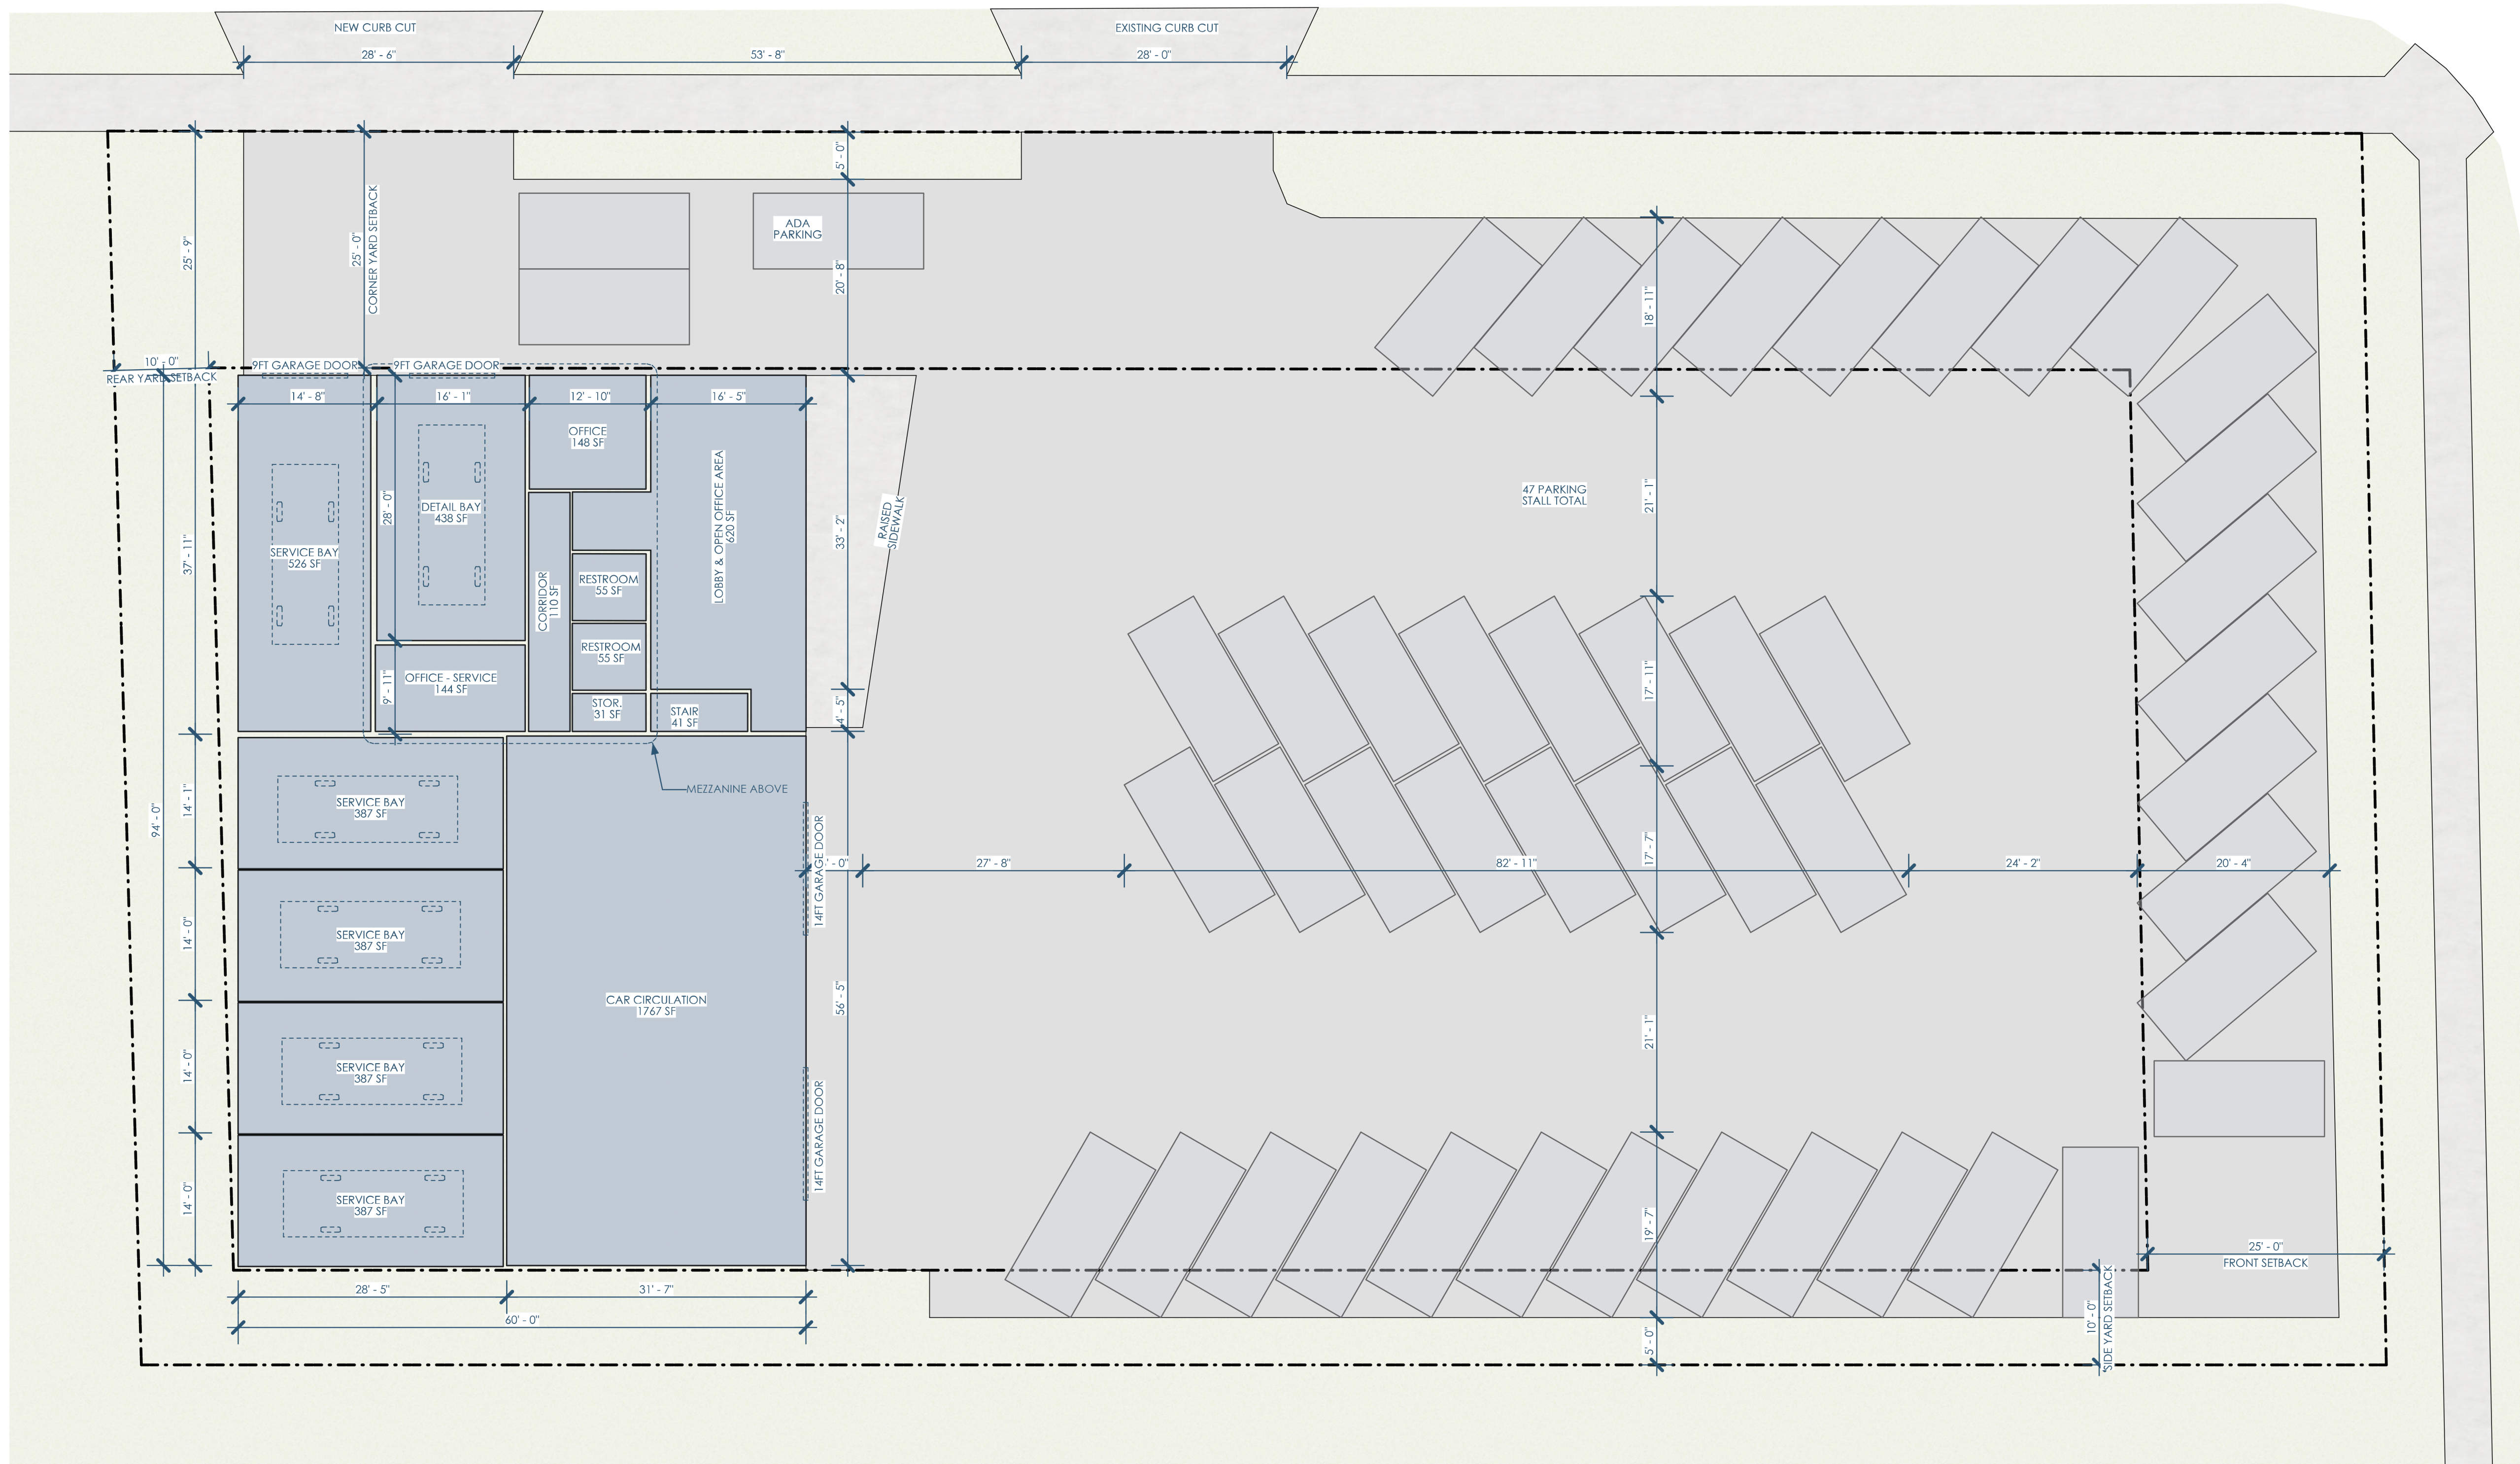

1/08-1 LAYOUT OPTION 8 - 1ST FLOOR
1"=10'

Owner: Cool Car Guys
1600 Center Ave
Janesville, WI 53546
608.531.1600

Architect: OpeningDesign
17 S Fairchild | FL 7
Madison, WI 53703
ryan@openingdesign.com | 773.425.6456

GC: Lake Country Construction Group
161 Horizon Dr
Verona, WI 53593
608.845.1398

OPTION 8 - 1ST FLOOR
COOL CAR GUYS
1600 CENTER AVE, JANESVILLE, WI 53546

08-1

This project, like most OpeningDesign's projects, is open source (Attribution-ShareAlike 4.0 International=CC-BY-SA 4.0) - freely available to any party for future use, assuming the terms such as Attribution and ShareAlike are honored.