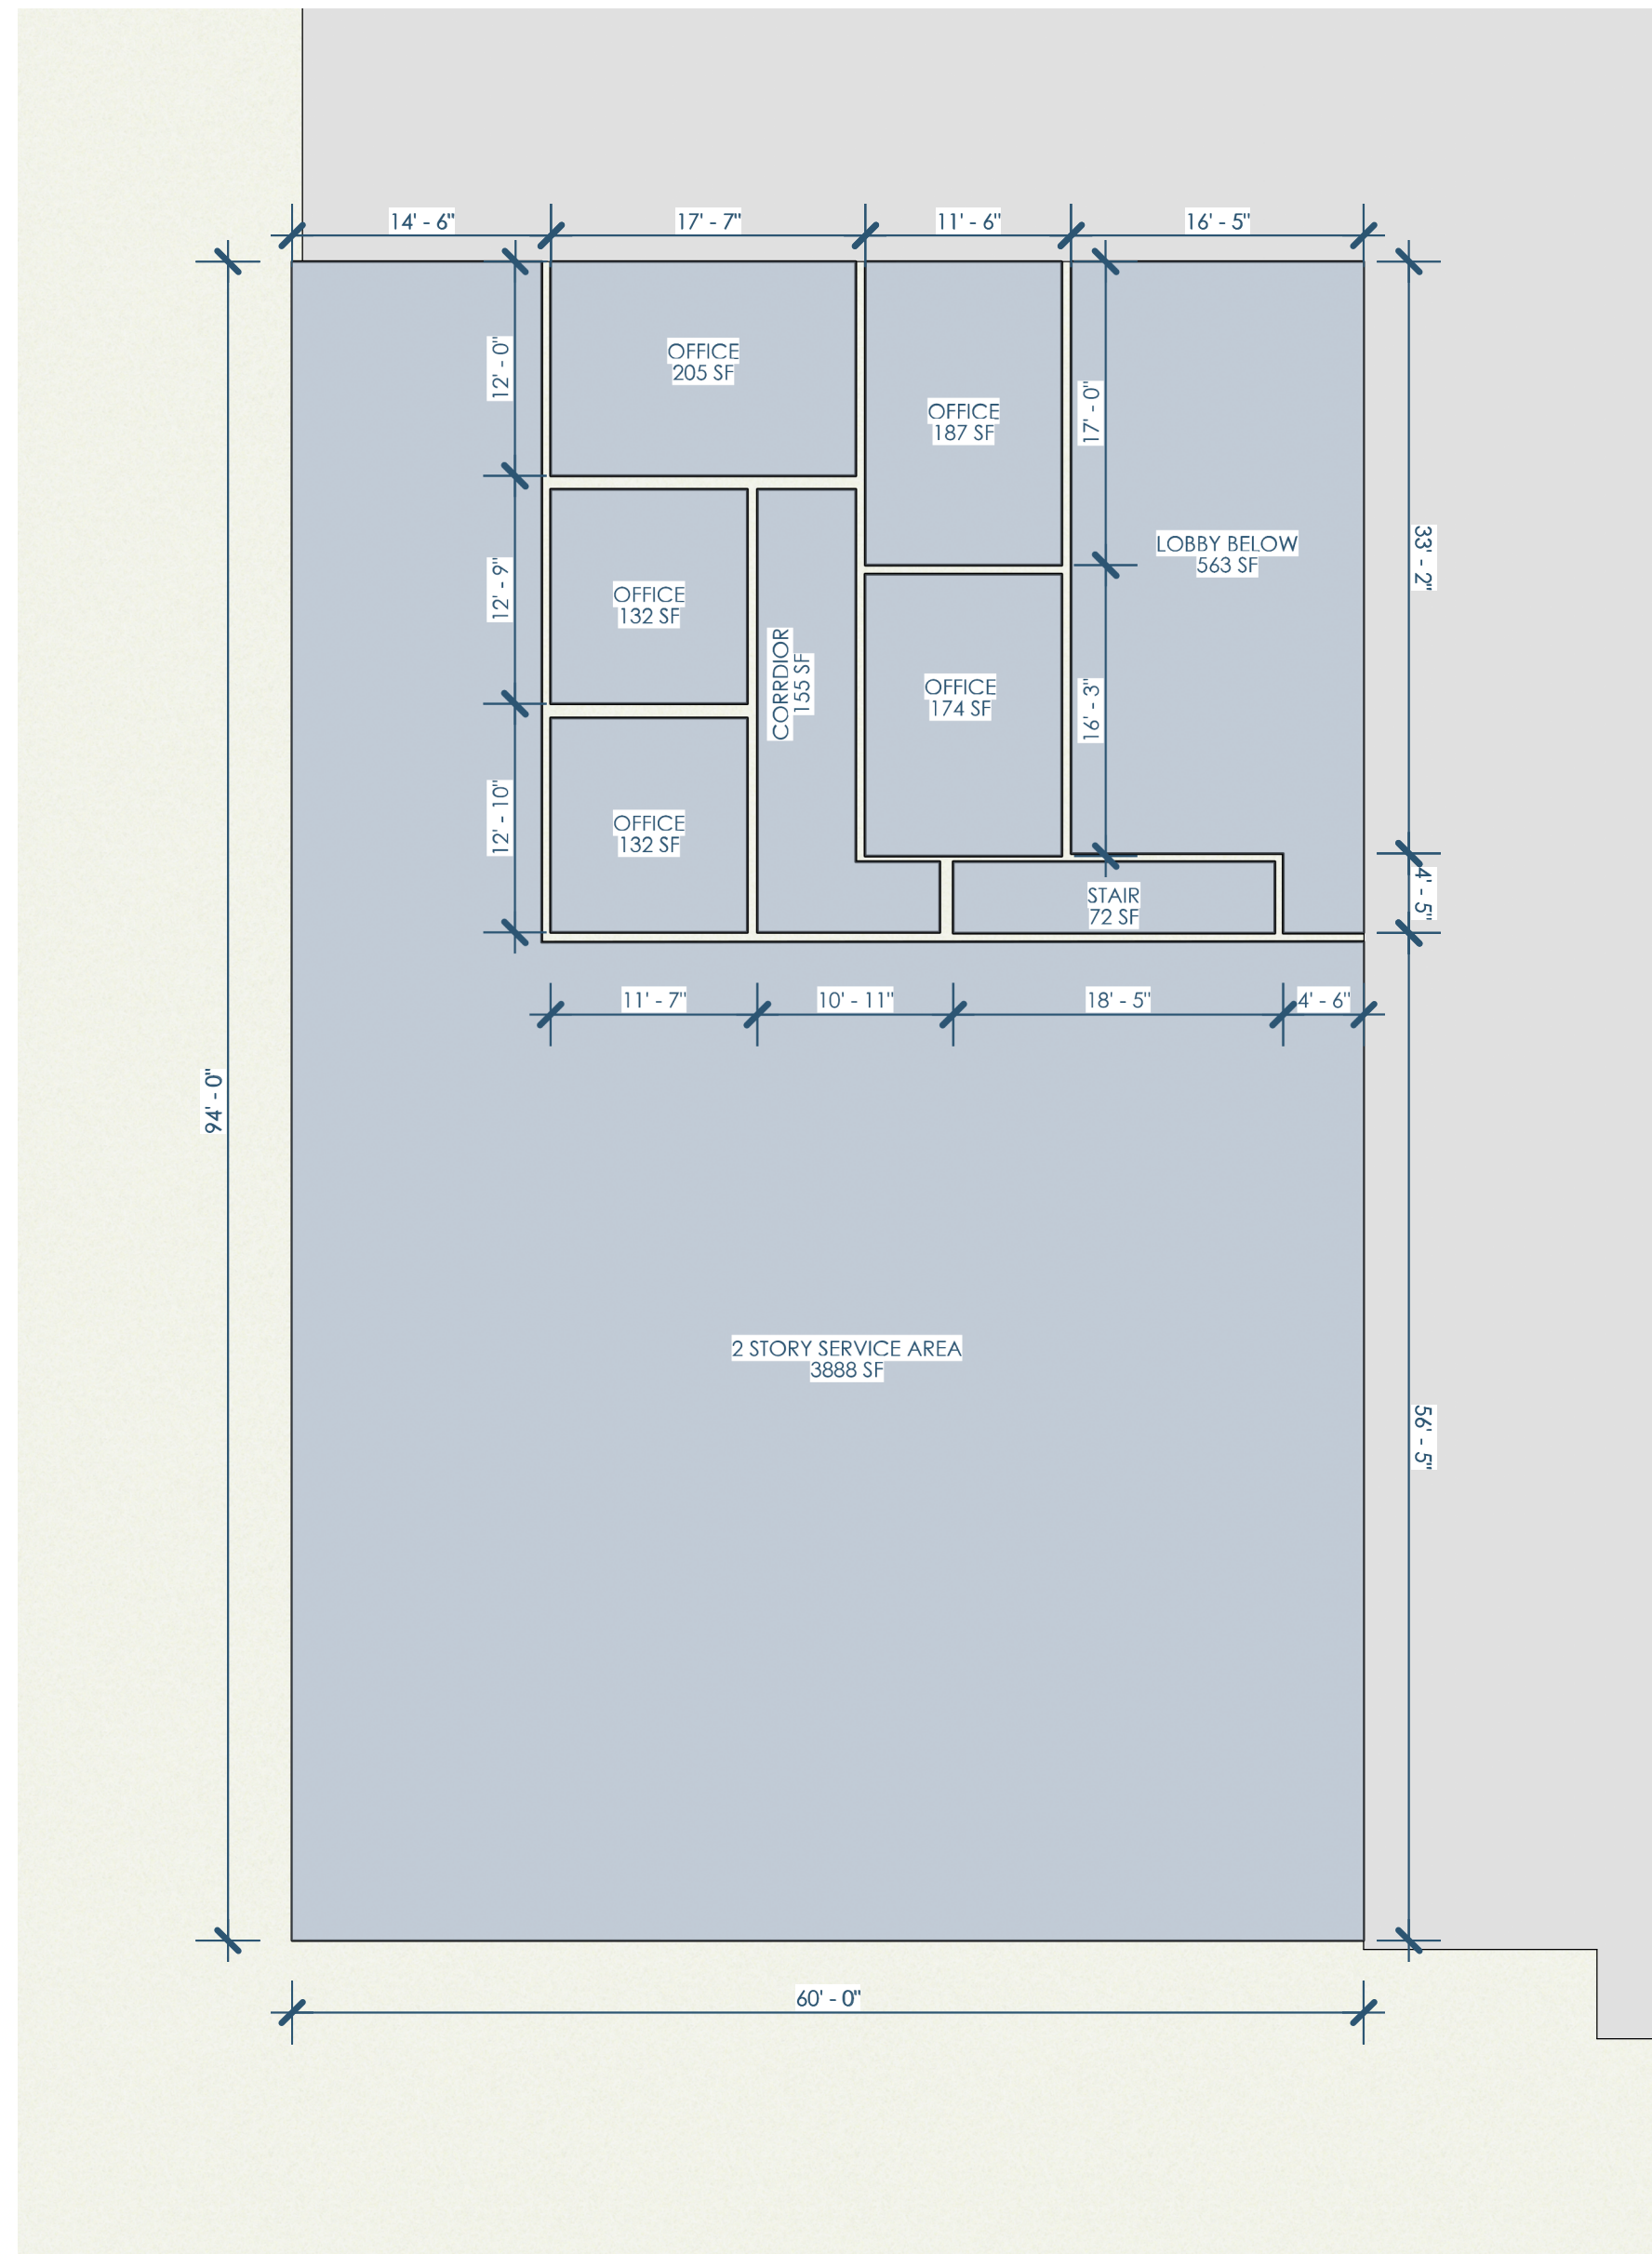

1/O8-2 LAYOUT OPTION 8 - MEZZ
1"=10'

Owner: Cool Car Guys
1600 Center Ave
Janesville, WI 53546
608.531.1600

Architect: OpeningDesign
17 S Fairchild | FL 7
Madison, WI 53703
ryan@openingdesign.com | 773.425.6456

GC: Lake Country Construction Group
161 Horizon Dr
Verona, WI 53593
608.845.1398

OPTION 8 - MEZZ.
COOL CAR GUYS

1600 CENTER AVE, JANESVILLE, WI 53546

O8-2

This project, like most OpeningDesign's projects, is open source (Attribution-ShareAlike 4.0 International=CC-BY-SA 4.0) - freely available to any party for future use, assuming the terms such as Attribution and ShareAlike are honored.