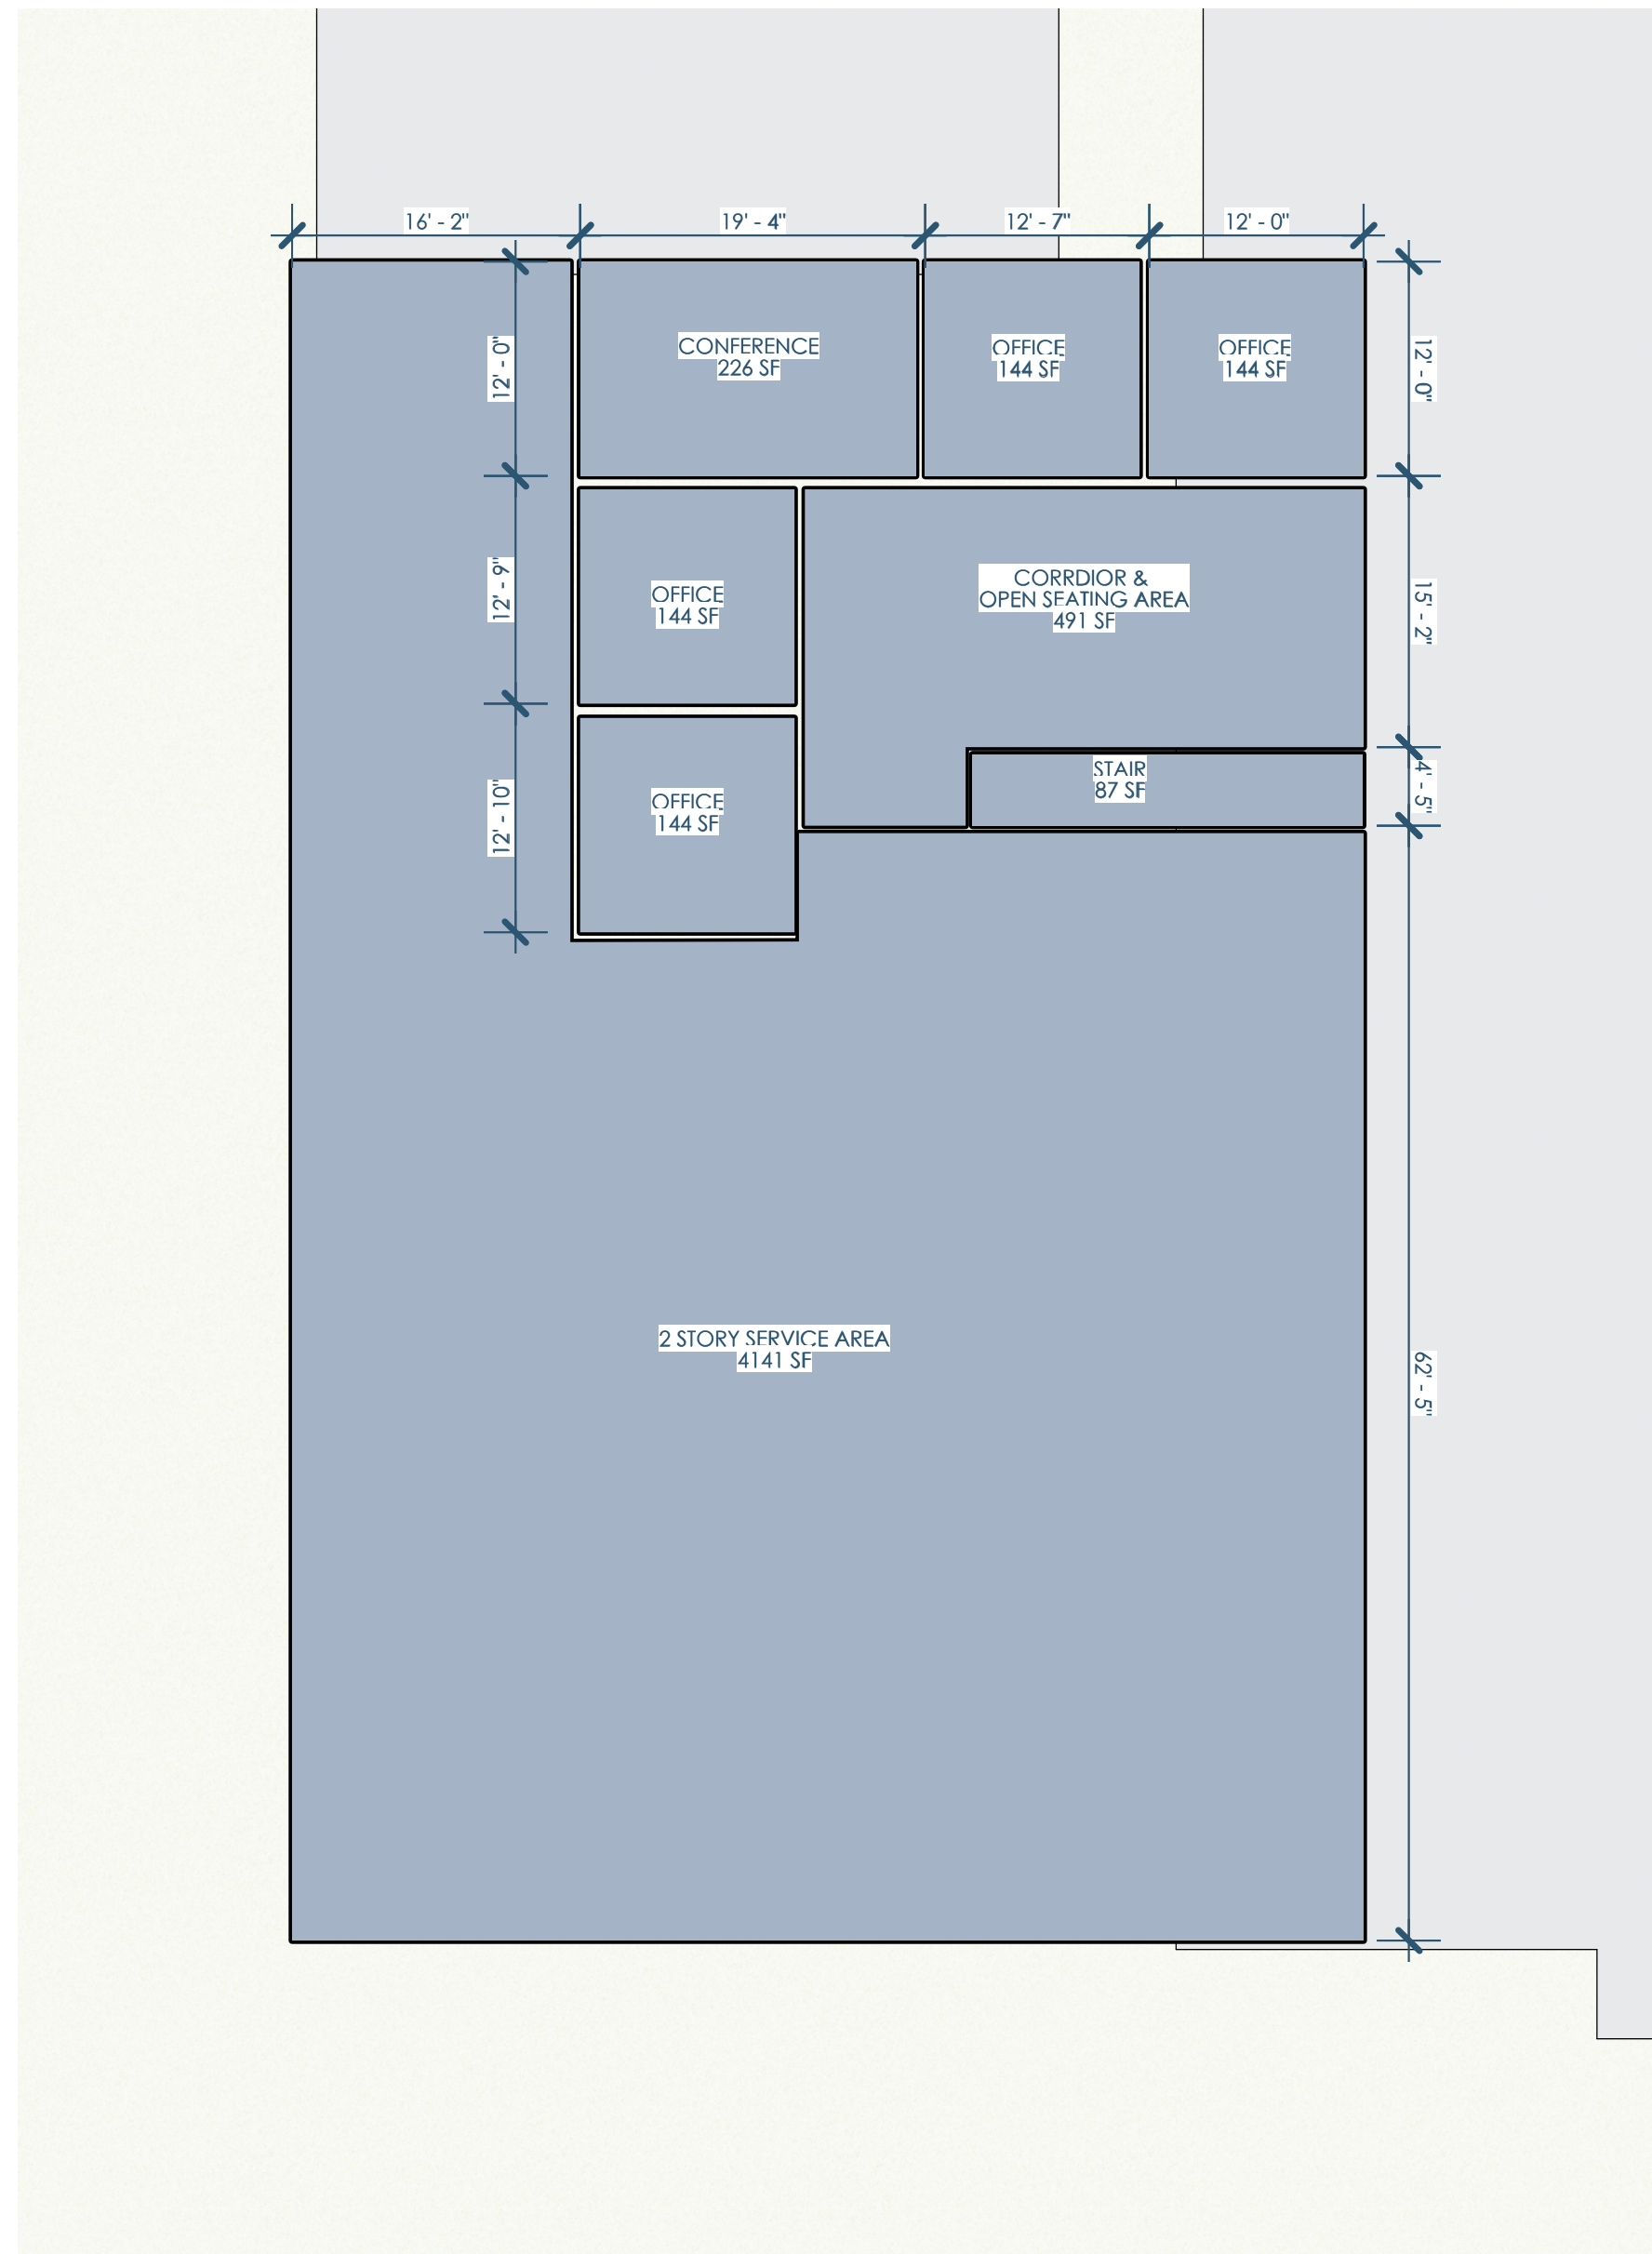

1/07-2 LAYOUT OPTION 7 - MEZZ
1"=10'

Owner: Cool Car Guys
1600 Center Ave
Janesville, WI 53546
608.531.1600

Architect: OpeningDesign
17 S Fairchild | FL 7
Madison, WI 53703
ryan@openingdesign.com | 773.425.6456

GC: Lake Country Construction Group
161 Horizon Dr
Verona, WI 53593
608.845.1398

OPTION 7 - MEZZ.
COOL CAR GUYS

1600 CENTER AVE, JANESVILLE, WI 53546

07-2

This project, like most OpeningDesign's projects, is open source (Attribution-ShareAlike 4.0 International=CC-BY-SA 4.0)=freely available to any party for future use, assuming the terms such as Attribution and ShareAlike are honored.