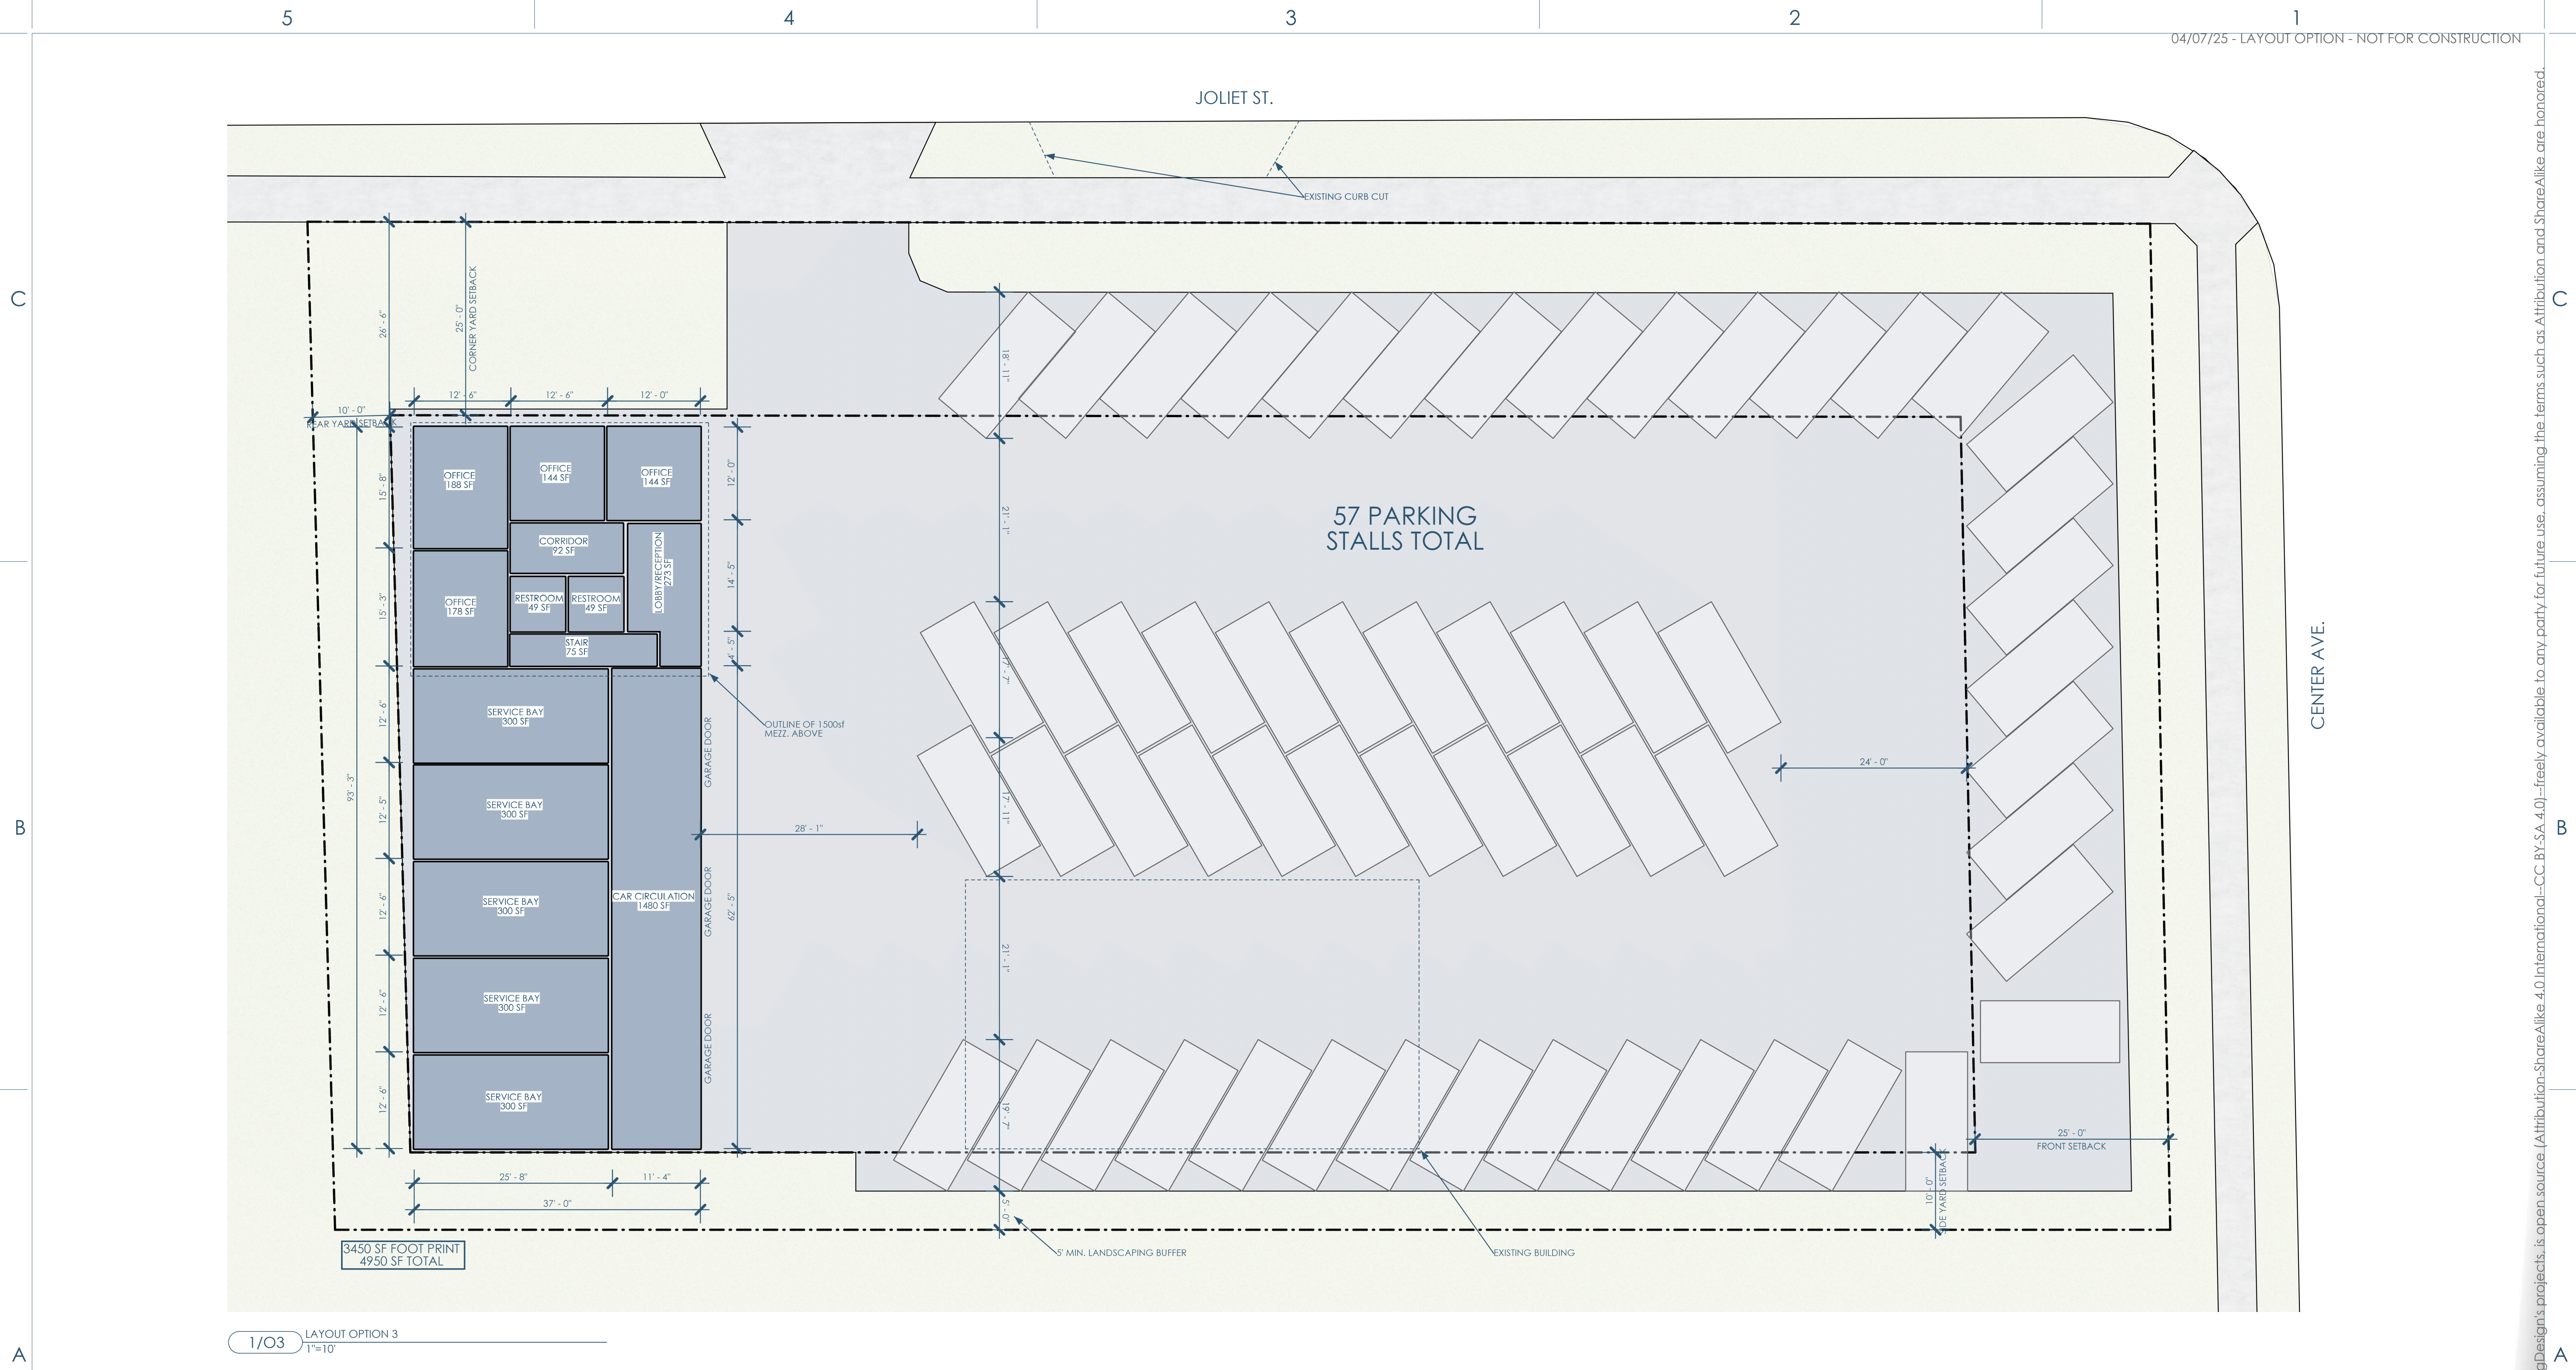

Owner: Cool Car Guys
1600 Center Ave
Janesville, WI 53546
608.531.1600

Architect: Opening Design
17 S Fairchild | FL 7
Madison, WI 53703
ryan@openingdesign.com | 773.425.6456

GC: Lake Country Construction Group
161 Horizon Dr
Verona, WI 53593
608.845.1398

OPTION 3
COOL CAR GUYS

1600 CENTER AVE, JANESVILLE, WI 53546

This project, like most Opening Design's projects, is open source. (Attribution-ShareAlike 4.0 International=CC BY-SA 4.0) - freely available to any party for future use, assuming the terms such as Attribution and ShareAlike are honored.