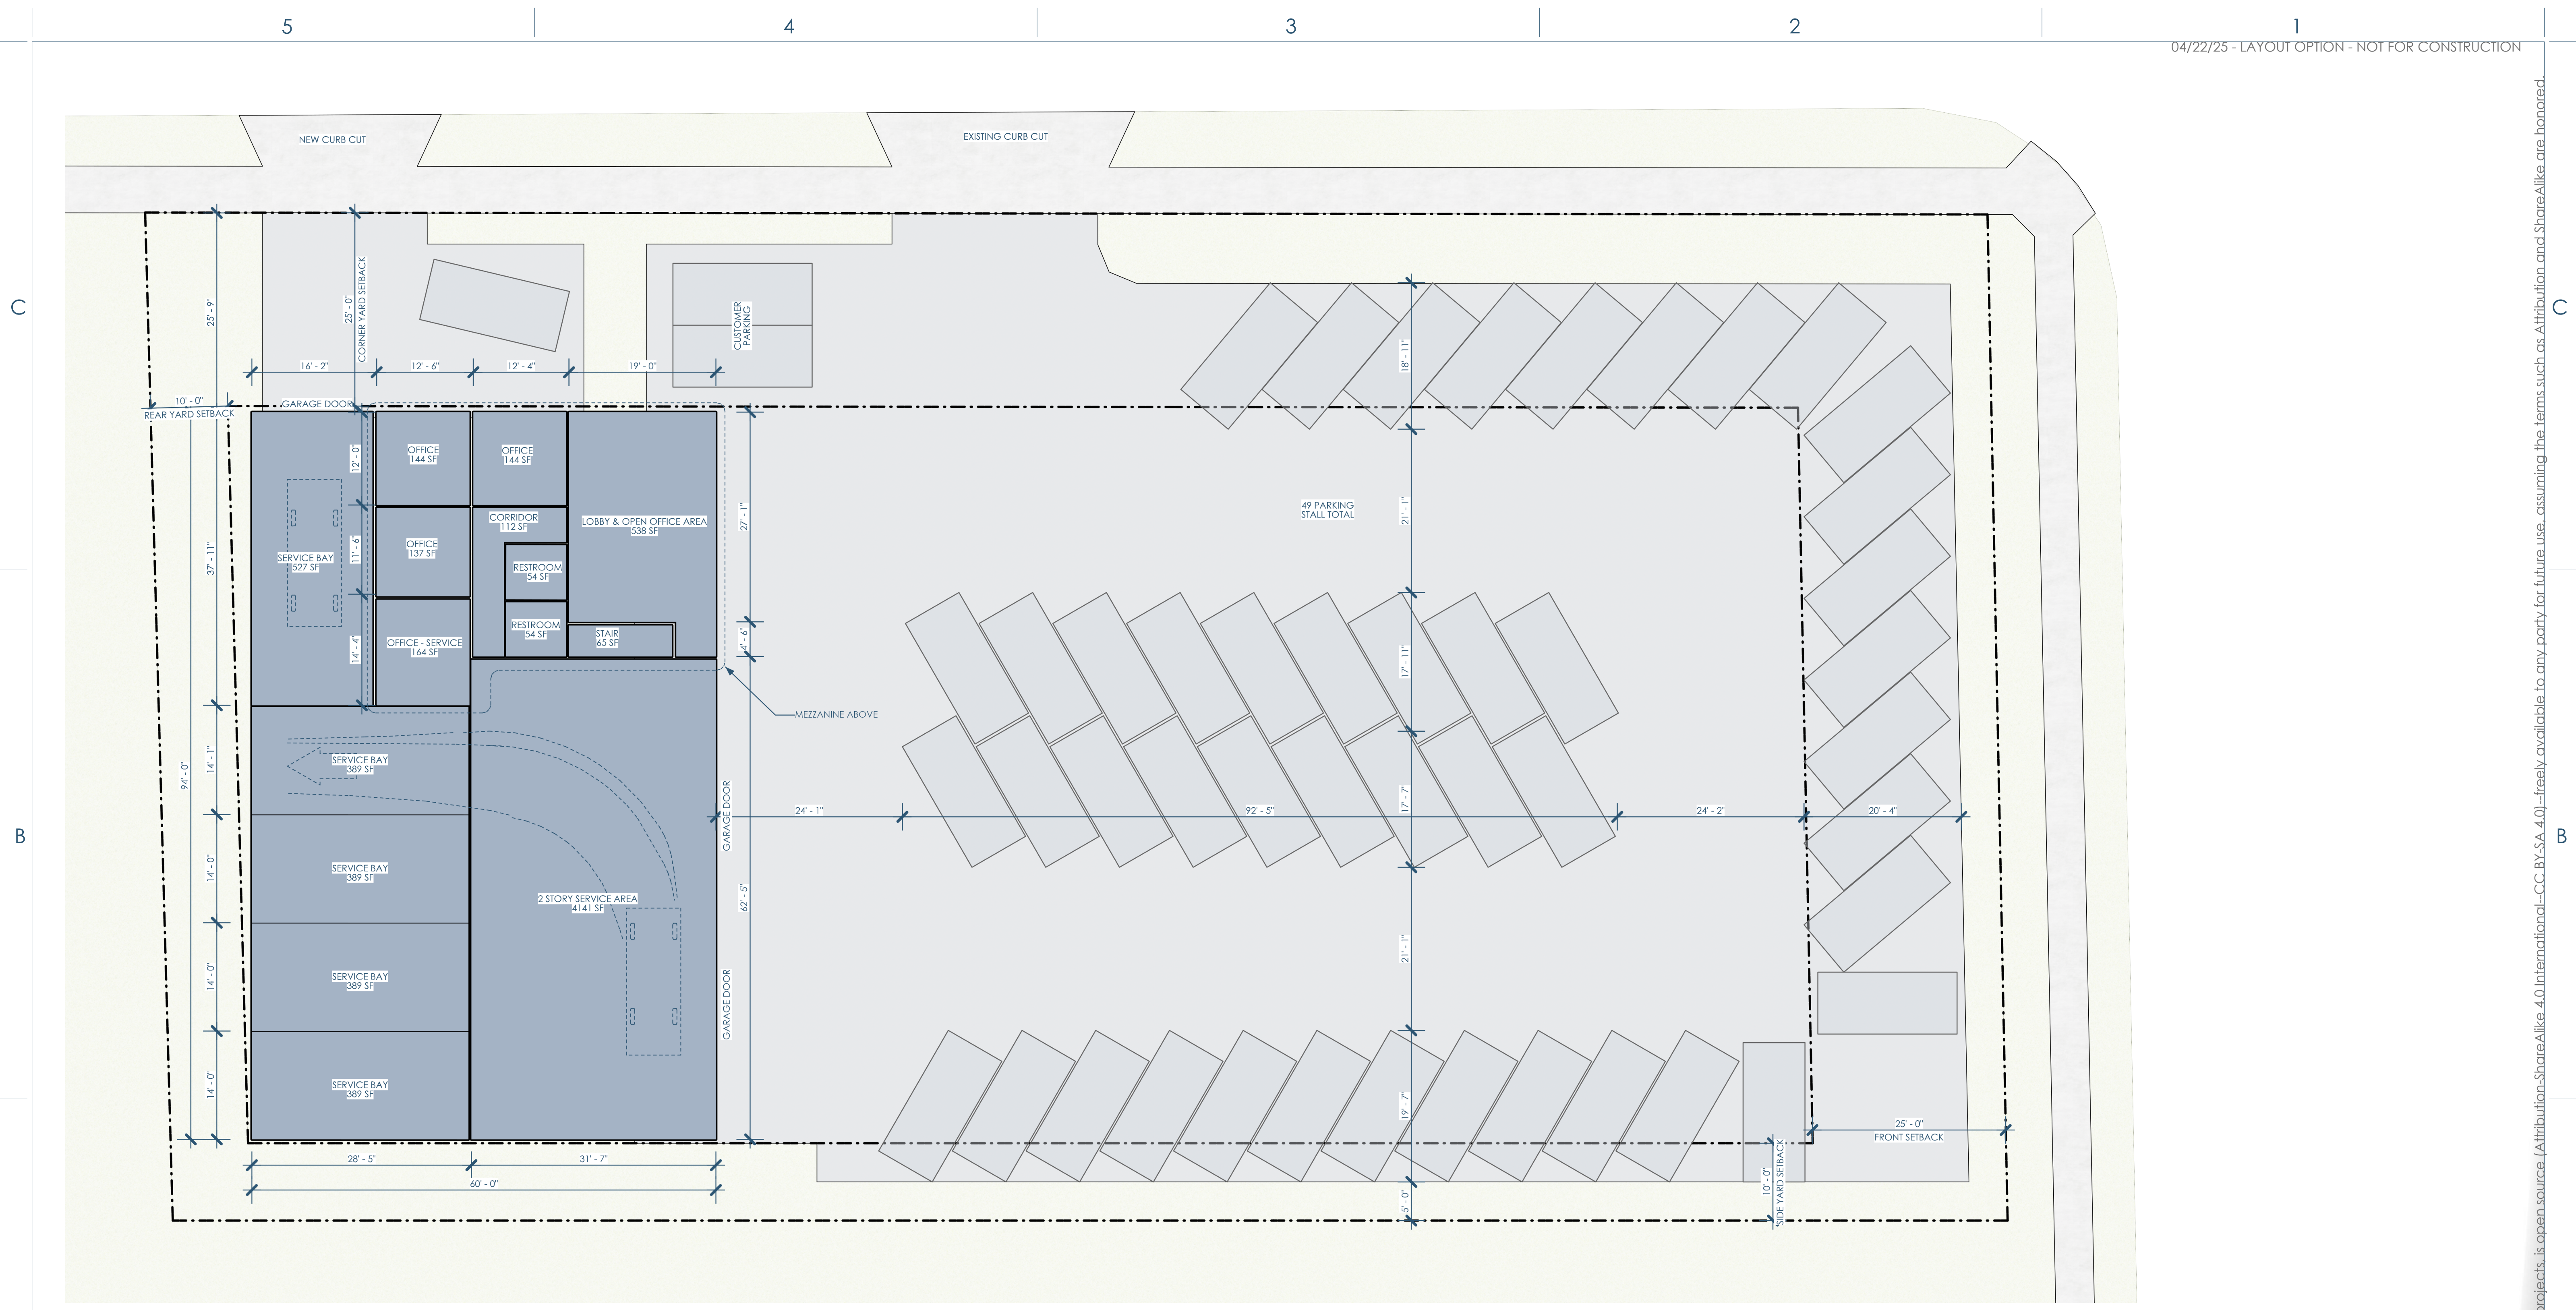

1/07-1 LAYOUT OPTION 7 - 1ST FLOOR
1"=10'

Owner: Cool Car Guys
1600 Center Ave
Janesville, WI 53546
608.531.1600

Architect: Opening Design
17 S Fairchild | FL 7
Madison, WI 53703
ryan@openingdesign.com | 773.425.6456

GC: Lake Country Construction Group
161 Horizon Dr
Verona, WI 53593
608.845.1398

OPTION 7 - 1ST FLOOR
COOL CAR GUYS
1600 CENTER AVE, JANESVILLE, WI 53546

07-1

This project, like most Opening Design's projects, is open source (Attribution-ShareAlike 4.0 International=CC-BY-SA 4.0) - freely available to any party for future use, assuming the terms such as Attribution and ShareAlike are honored.