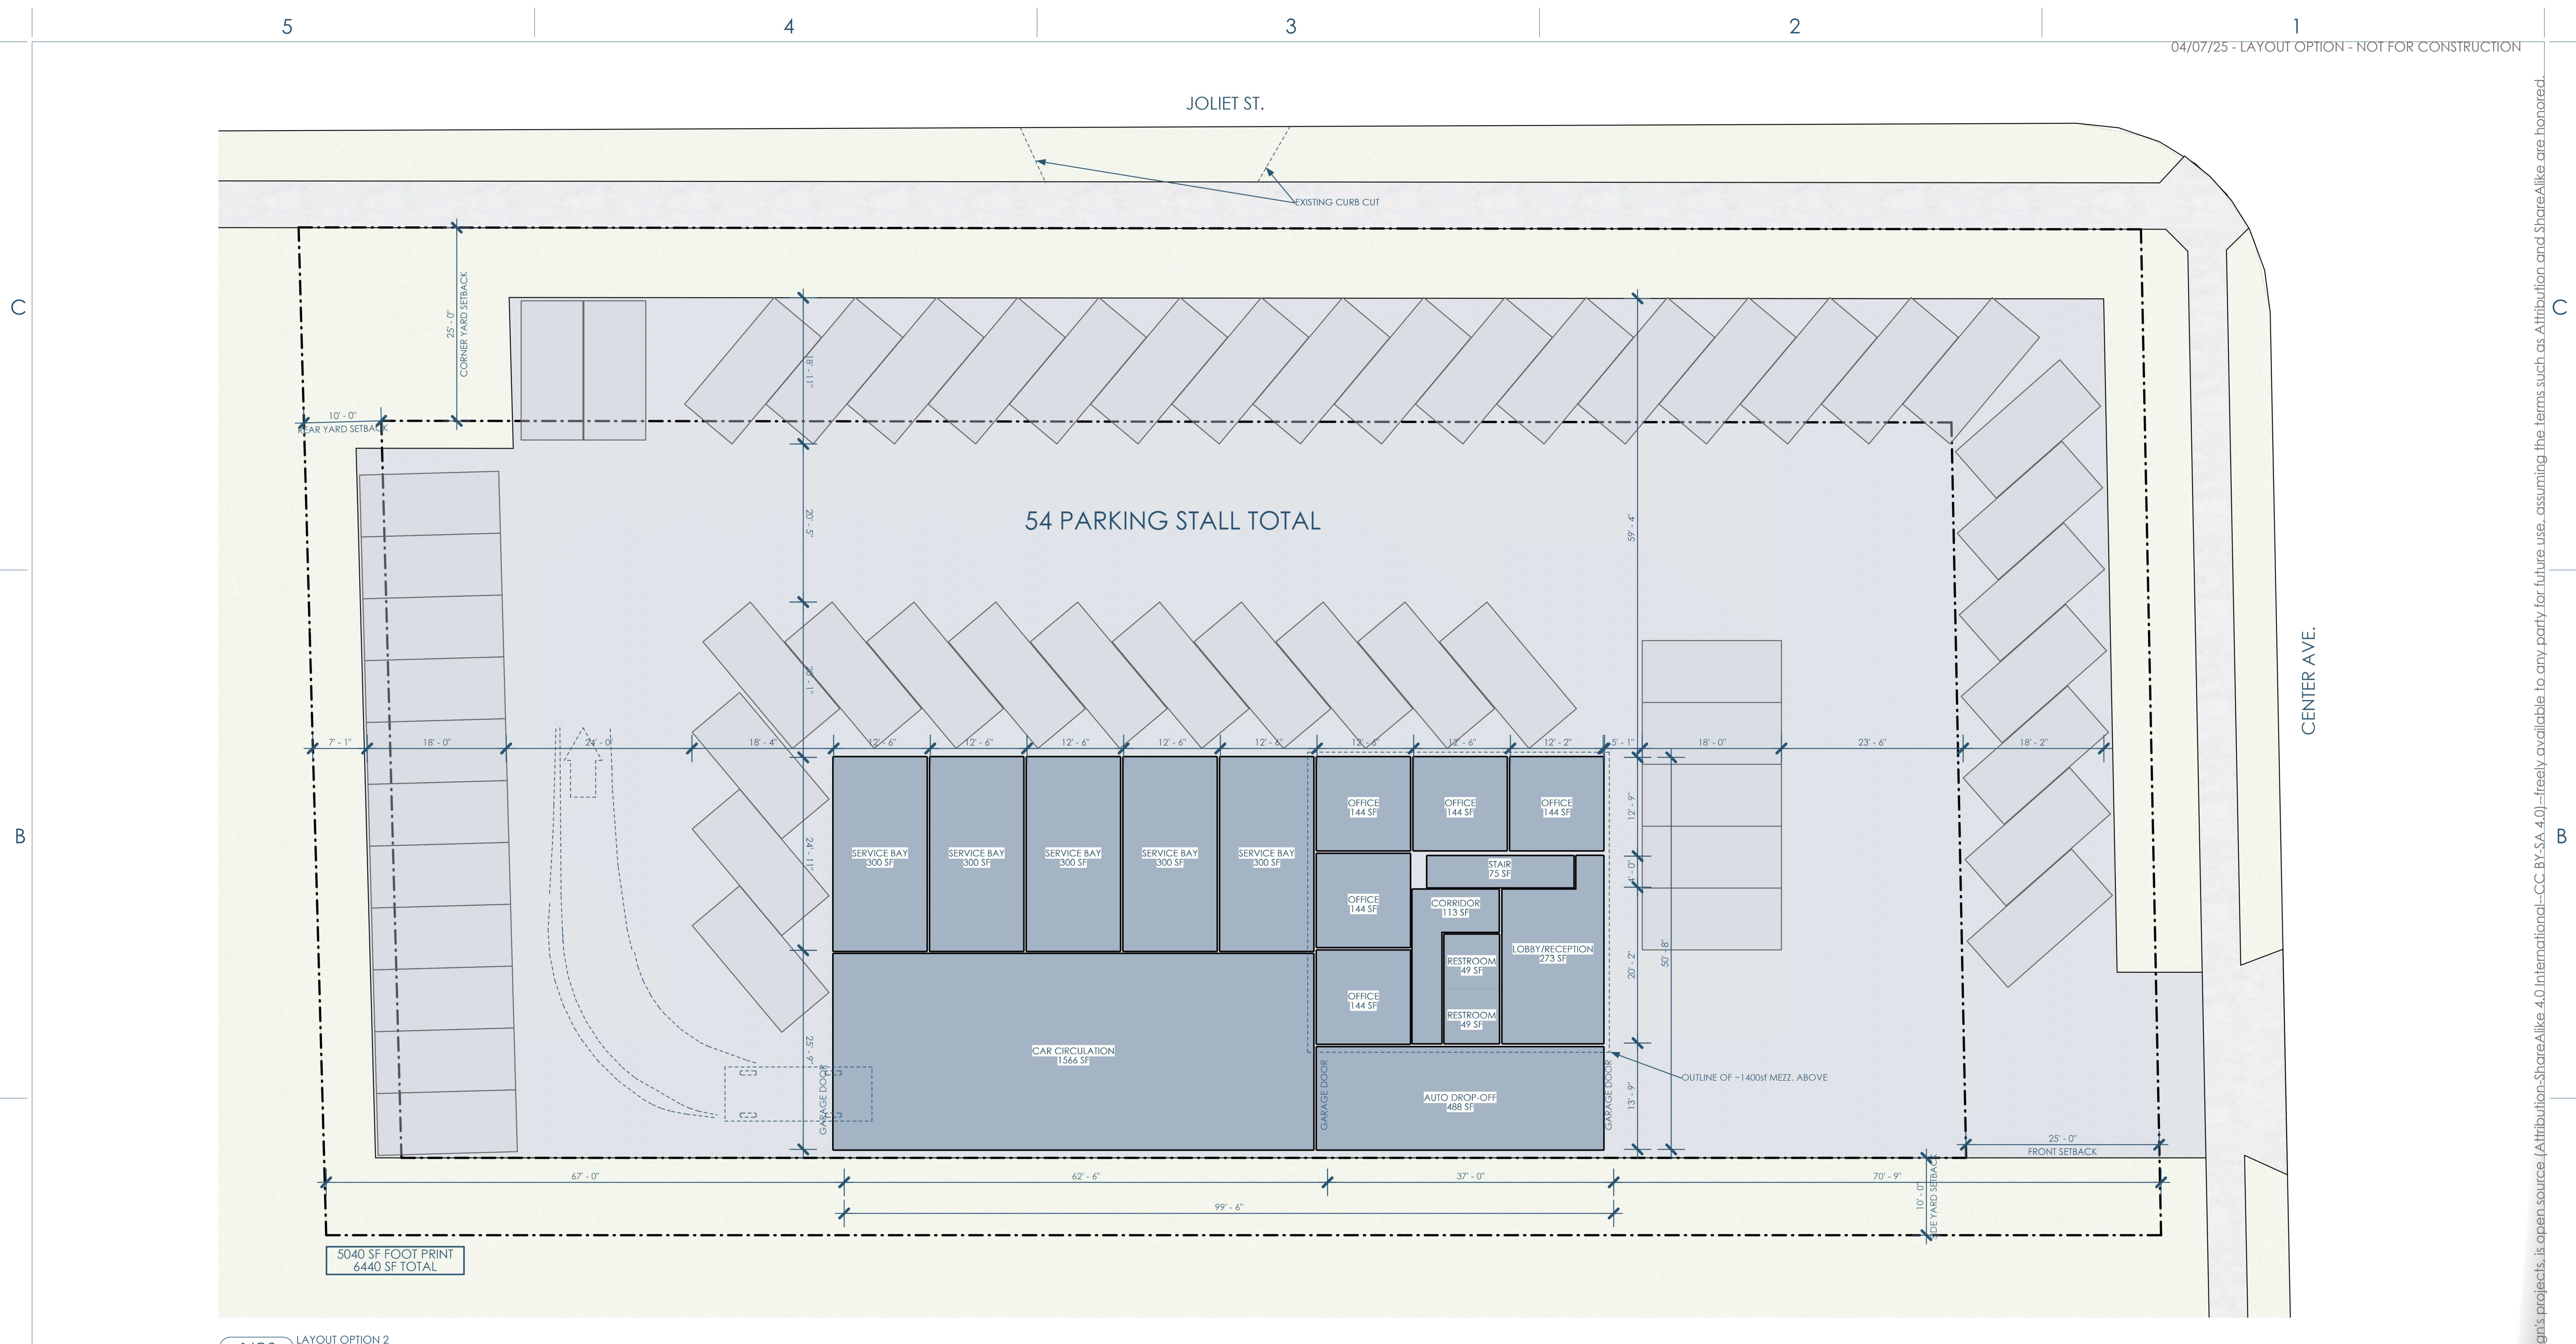

This project, like most OpeningDesign's projects, is open source (Attribution-ShareAlike 4.0 International=CC-BY-SA 4.0) - freely available to any party for future use, assuming the terms such as Attribution and ShareAlike are honored.

5040 SF FOOT PRINT
6440 SF TOTAL

1/02 LAYOUT OPTION 2
1"=10'

Owner: Cool Car Guys
1600 Center Ave
Janesville, WI 53546
608.531.1600

Architect: Opening Design
17 S Fairchild | FL 7
Madison, WI 53703
ryan@openingdesign.com | 773.425.6456

GC: Lake Country Construction Group
161 Horizon Dr
Verona, WI 53593
608.845.1398

OPTION 2
COOL CAR GUYS
1600 CENTER AVE, JANESVILLE, WI 53546

This project, like most Opening Design's projects, is open source. (Attribution-ShareAlike 4.0 International=CC-BY-SA 4.0) - freely available to any party for future use, assuming the terms such as Attribution and ShareAlike are honored.