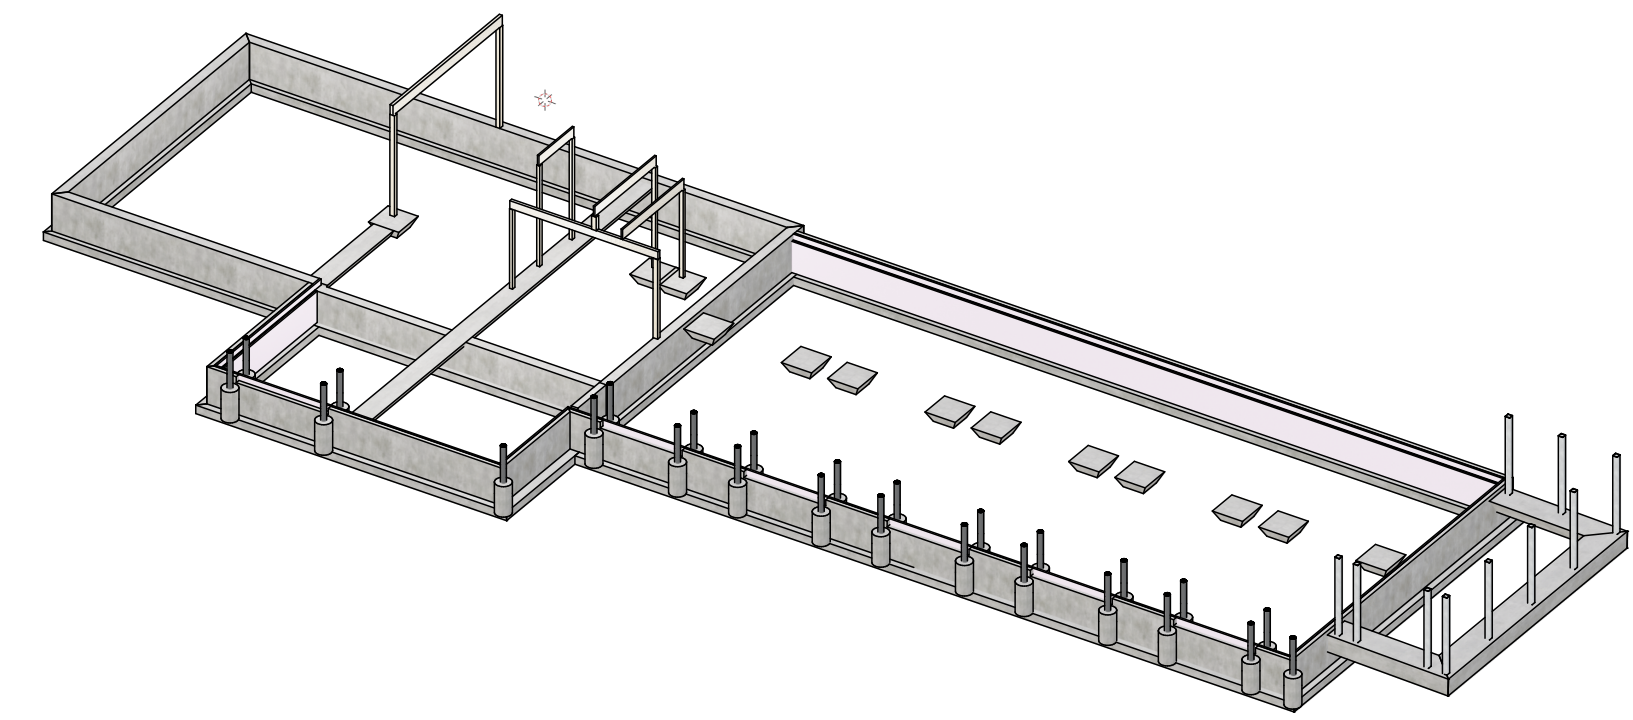

5B/S101 FOUNDATION PLAN
3/16"=1'-0"

3A/S101 FOUNDATION - 3D - 2
1/16"=1'-0"

1A/S101 FOUNDATION - 3D - 1
1/16"=1'-0"

Owner: Cool Car Guys
1600 Center Ave
Janesville, WI 53546
608.531.1600

GC: Lake Country Construction Group
161 Horizon Dr
Verona, WI 53593
608.845.1398

Architect: Opening Design
17 S Fairchild | FL 7
Madison, WI 53703
ryan@openingdesign.com | 773.425.6456

FOUNDATION PLAN
COOL CAR GUYS

1600 CENTER AVE, JANESVILLE, WI 53546

S101

This project, like most Opening Design's projects, is open source (Attribution-ShareAlike 4.0 International=CC BY-SA 4.0)=freely available to any party for future use, assuming the terms such as Attribution and ShareAlike are honored.