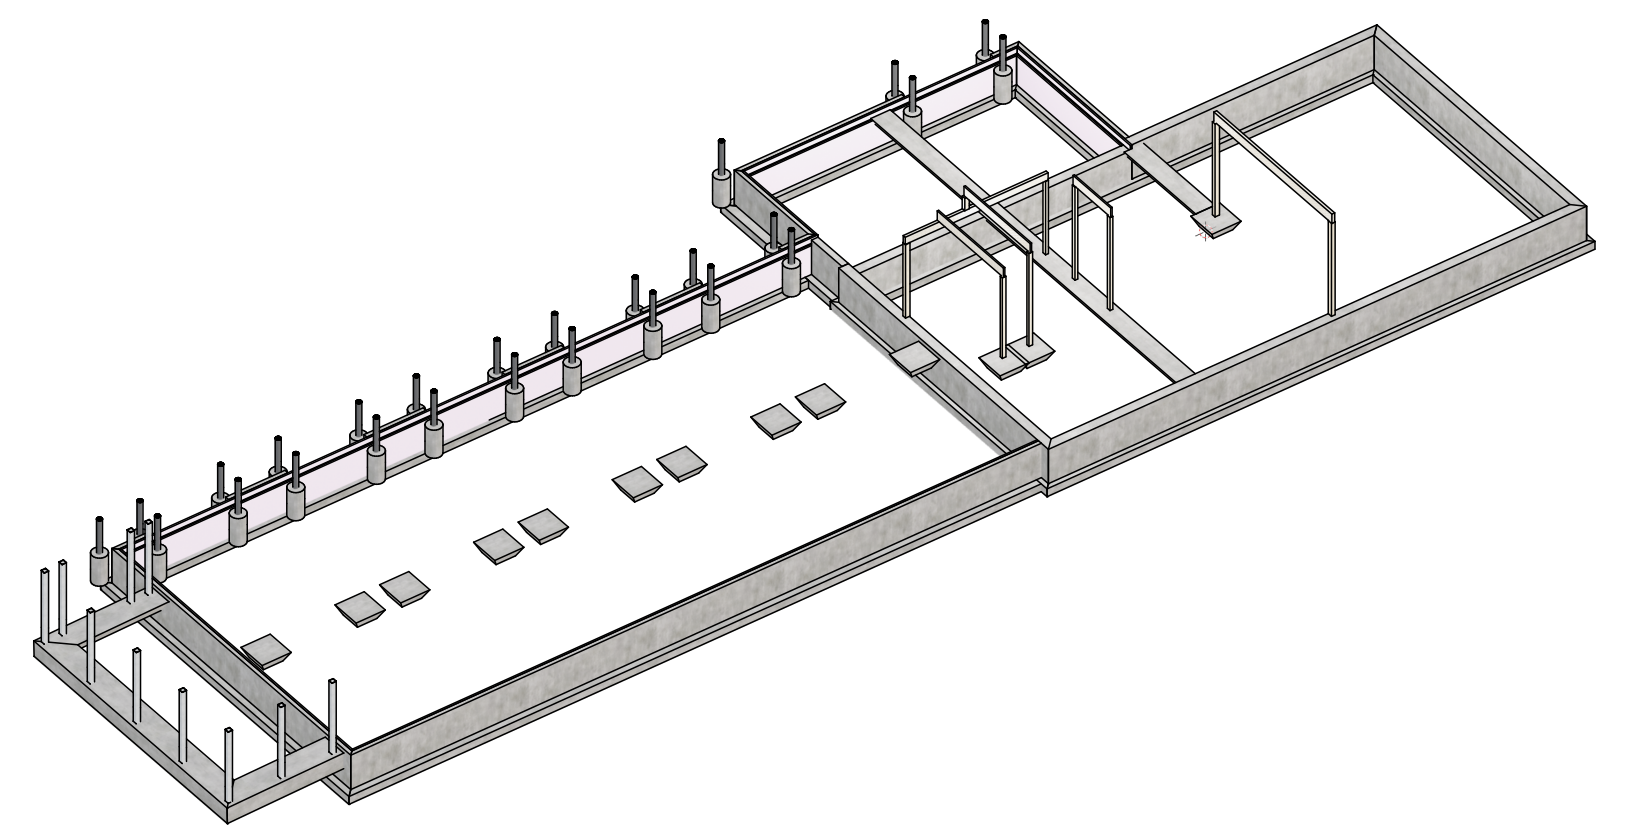

5B/S101 FOUNDATION PLAN
3/16"=1'-0"

3A/S101 FOUNDATION - 3D - 2
1/16"=1'-0"

1A/S101 FOUNDATION - 3D - 1
1/16"=1'-0"

Owner: Cool Car Guys
1600 Center Ave
Janesville, WI 53546
608.531.1600

GC: Lake Country Construction Group
161 Horizon Dr
Verona, WI 53593
608.845.1398

Architect: Opening Design
17 S Fairchild | FL 7
Madison, WI 53703
ryan@openingdesign.com | 773.425.6456

FOUNDATION PLAN
COOL CAR GUYS

1600 CENTER AVE, JANESVILLE, WI 53546

S101

This project, like most Opening Design's projects, is open source (Attribution-ShareAlike 4.0 International=CC BY-SA 4.0)=freely available to any party for future use, assuming the terms such as Attribution and ShareAlike are honored.