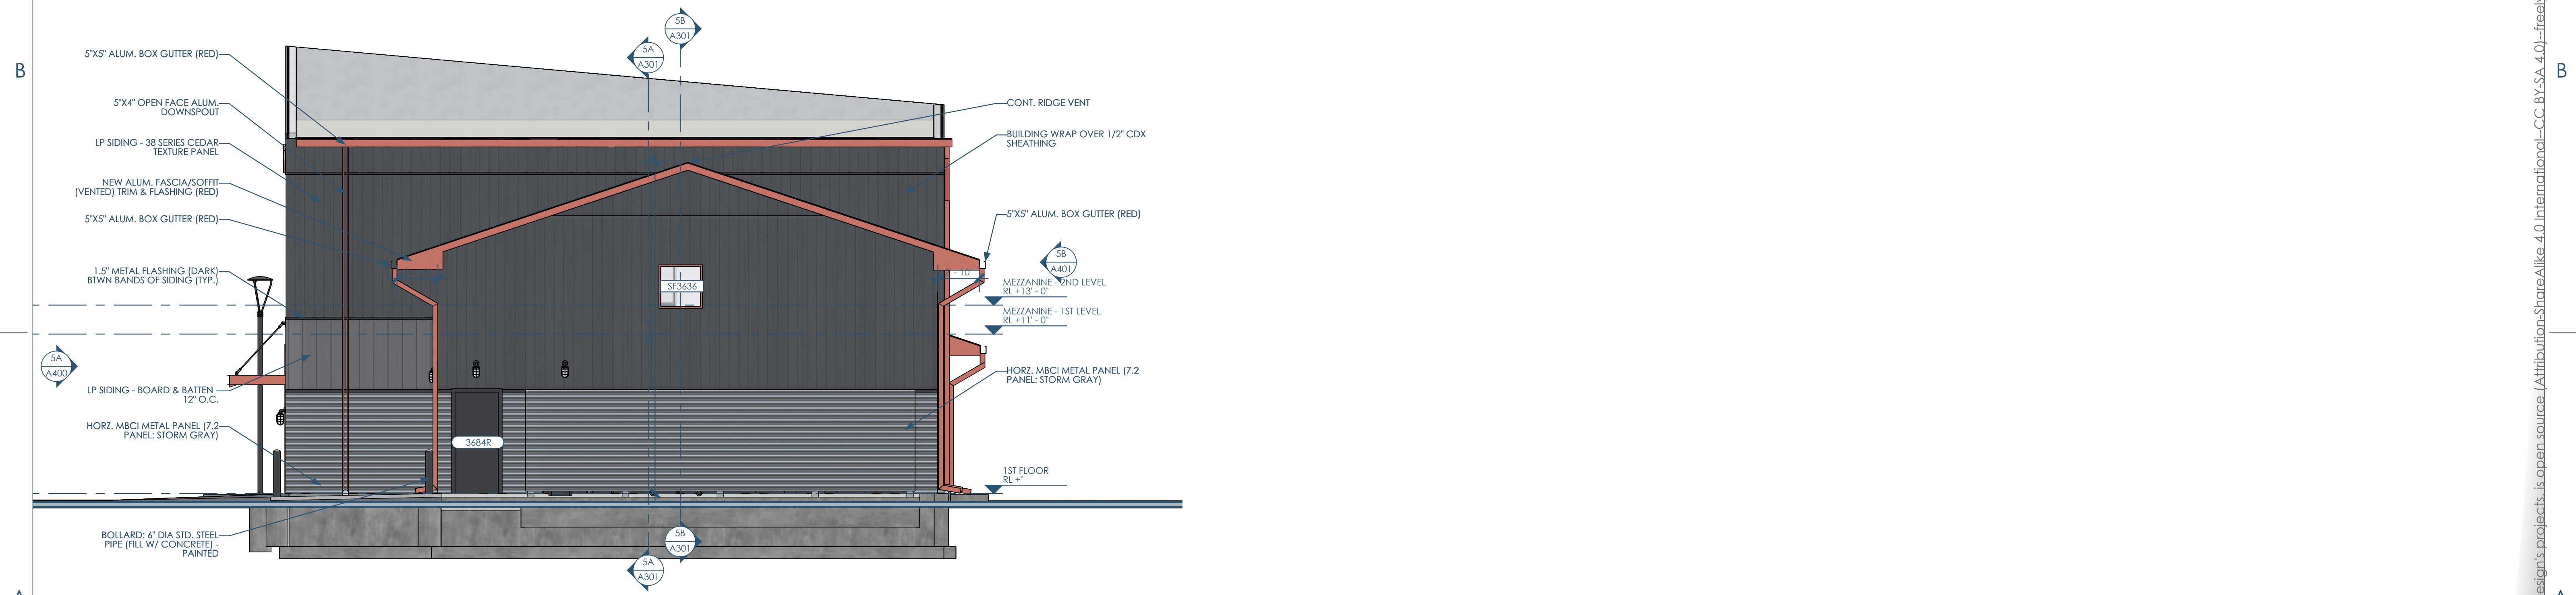

5B/A401 ELEVATION - SOUTH
3/16"=1'-0"

5A/A401 ELEVATION - WEST
3/16"=1'-0"

LAKE COUNTRY
CONSTRUCTION GROUP

Owner: Cool Car Guys
1600 Center Ave
Janesville, WI 53546
608.531.1600

GC: Lake Country Construction Group
161 Horizon Dr
Verona, WI 53593
608.845.1398

Architect: Opening Design
17 S Fairchild | FL 7
Madison, WI 53703
ryan@openingdesign.com | 773.425.6456

ELEVATIONS
COOL CAR GUYS

1600 CENTER AVE, JANESVILLE, WI 53546

A401

This project, like most Opening Design's projects, is open source (Attribution-ShareAlike 4.0 International - CC BY-SA 4.0) - freely available to any party for future use, assuming the terms such as Attribution and ShareAlike are honored.