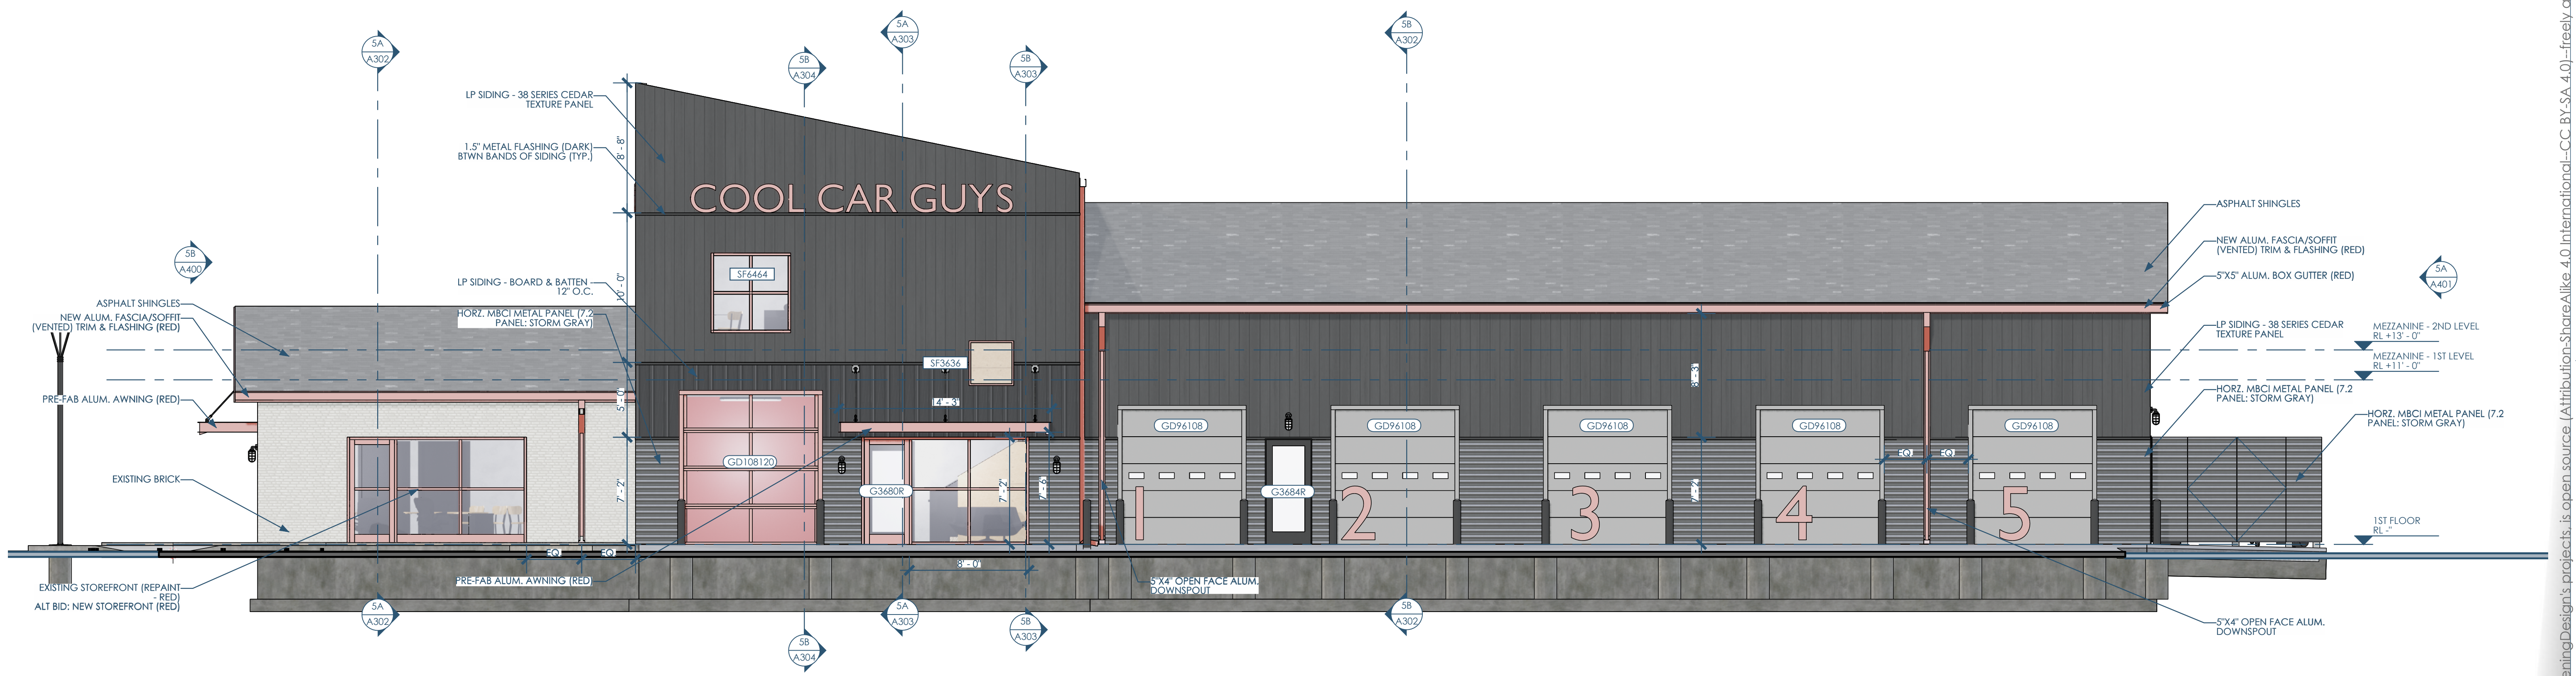

5 4 3 2 1

5B/A400 ELEVATION - EAST - AT CENTER AVE
3/16"=1'-0"

5A/A400 ELEVATION - NORTH - AT JOLIET ST
3/16"=1'-0"

Owner: Cool Car Guys
1600 Center Ave
Janesville, WI 53546
608.531.1600

GC: Lake Country Construction Group
161 Horizon Dr
Verona, WI 53593
608.845.1398

Architect: Opening Design
17 S Fairchild | FL 7
Madison, WI 53703
ryan@openingdesign.com | 773.425.6456

5 4 3 2 1

This project, like most Opening Design's projects, is open source. (Attribution-ShareAlike 4.0 International=CC BY-SA 4.0) - freely available to any party for future use, assuming the terms such as Attribution and ShareAlike are honored.