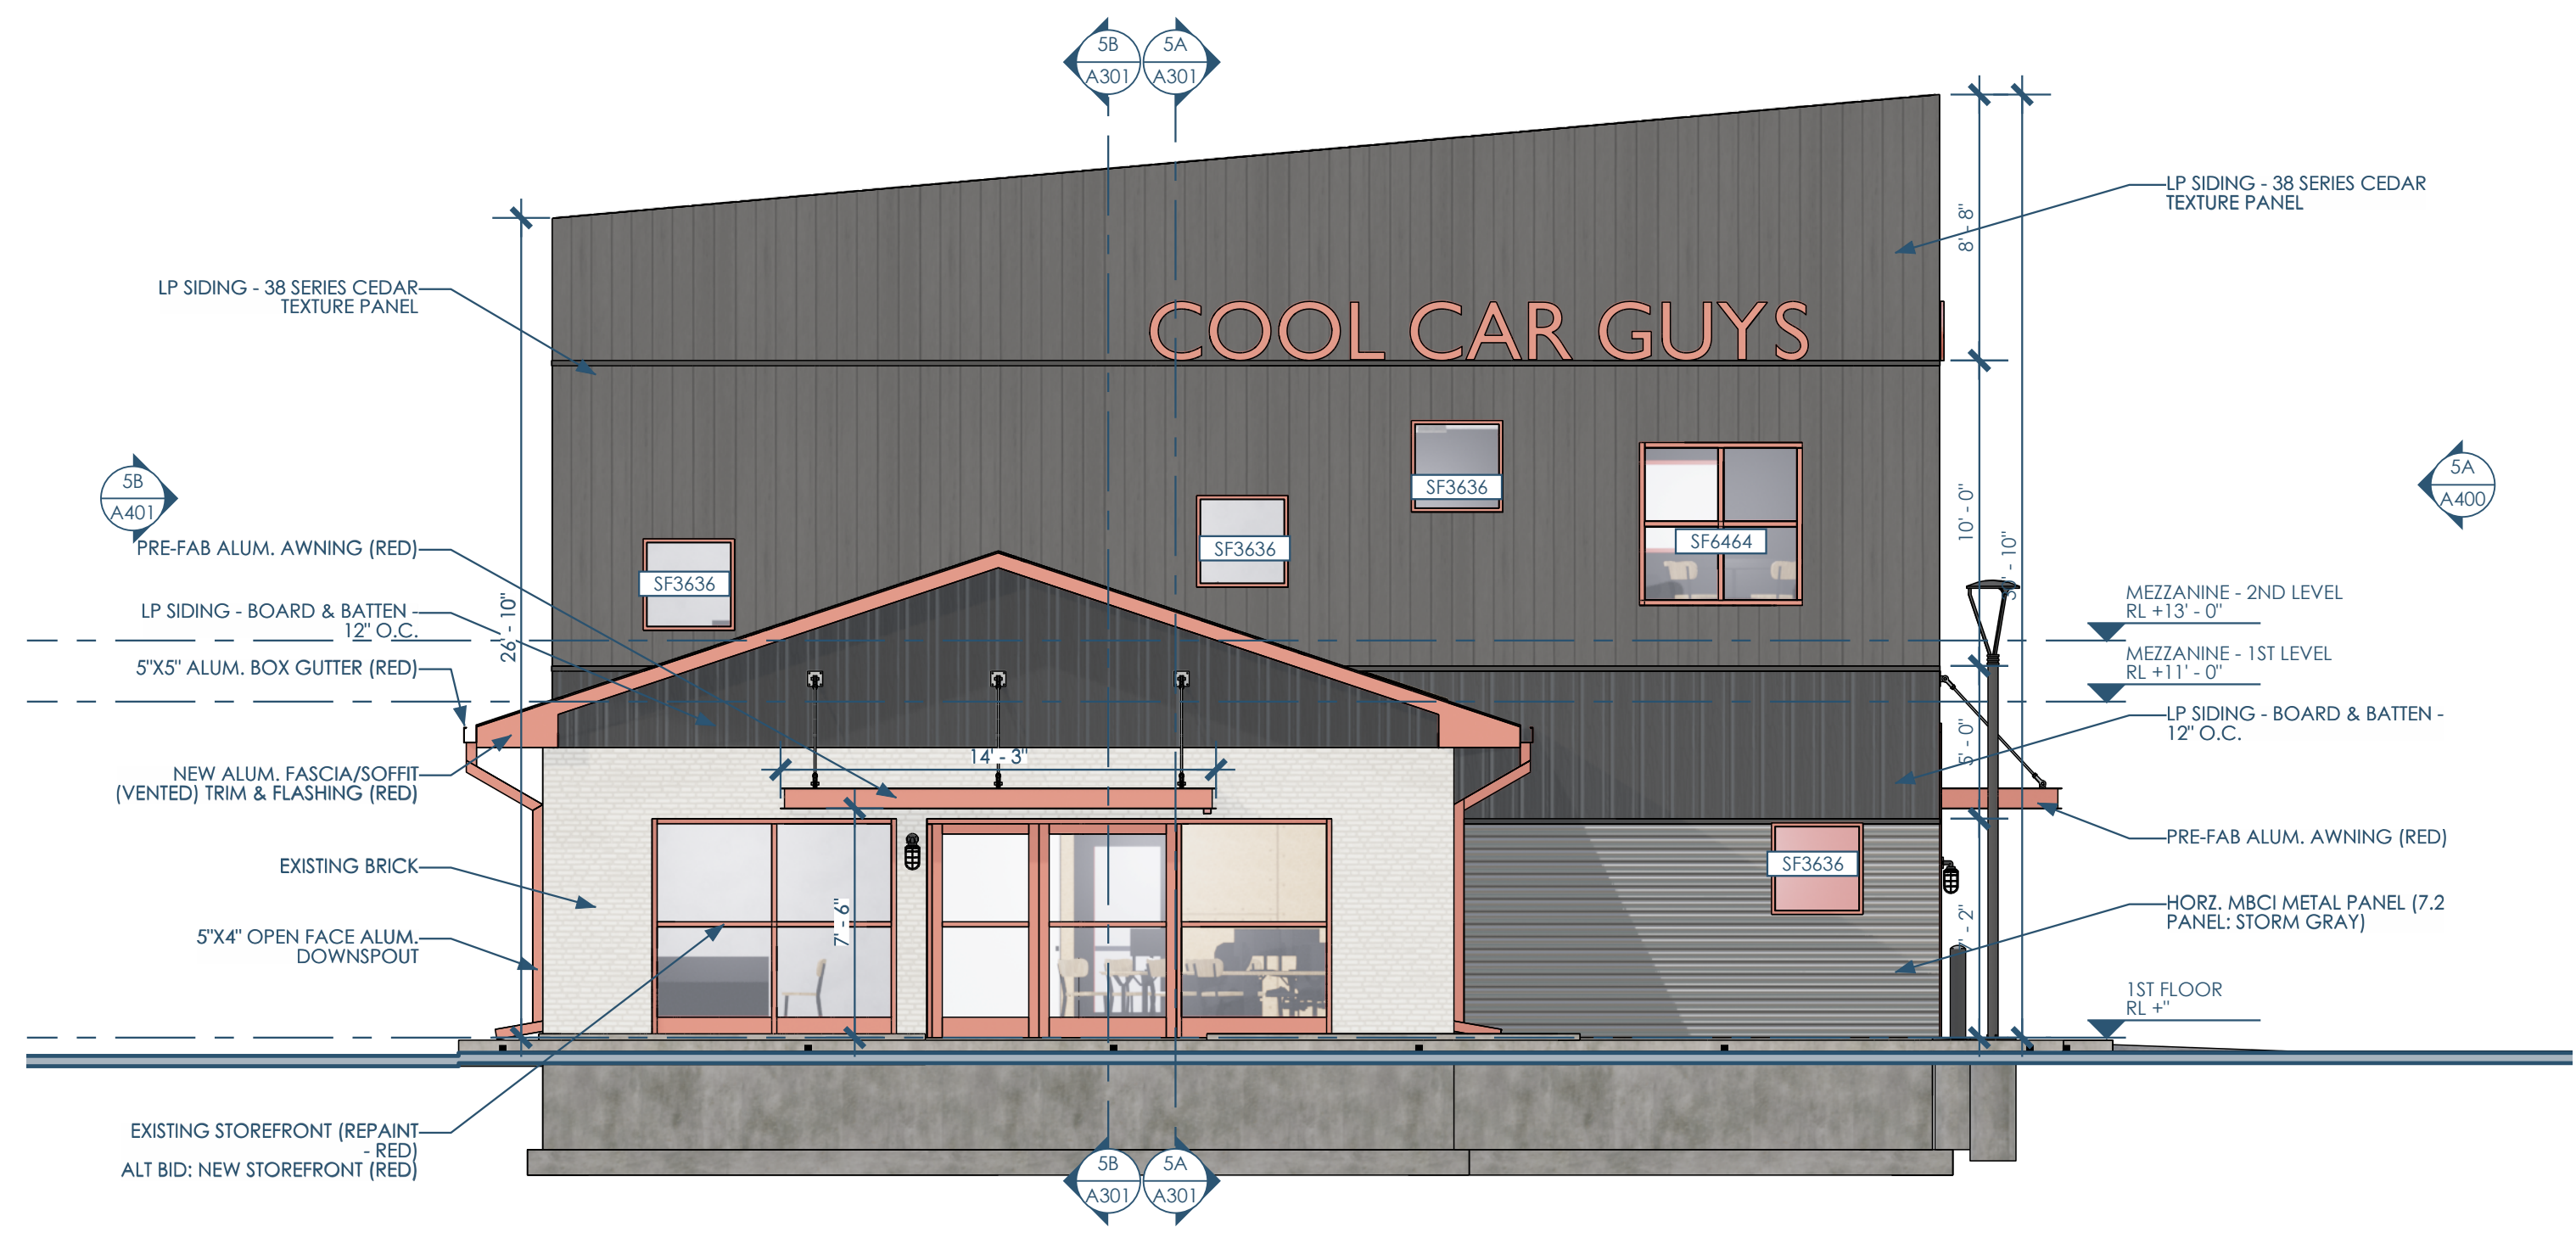

5 4 3 2 1

5B/A400 ELEVATION - EAST - AT CENTER AVE
3/16"=1'-0"

5A/A400 ELEVATION - NORTH - AT JOLIET ST
3/16"=1'-0"

Owner: Cool Car Guys
1600 Center Ave
Janesville, WI 53546
608.531.1600

GC: Lake Country Construction Group
161 Horizon Dr
Verona, WI 53593
608.845.1398

Architect: Opening Design
17 S Fairchild | FL 7
Madison, WI 53703
ryan@openingdesign.com | 773.425.6456

5 4 3 2 1

This project, like most Opening Design's projects, is open source. (Attribution-ShareAlike 4.0 International=CC BY-SA 4.0) - freely available to any party for future use, assuming the terms such as Attribution and ShareAlike are honored.