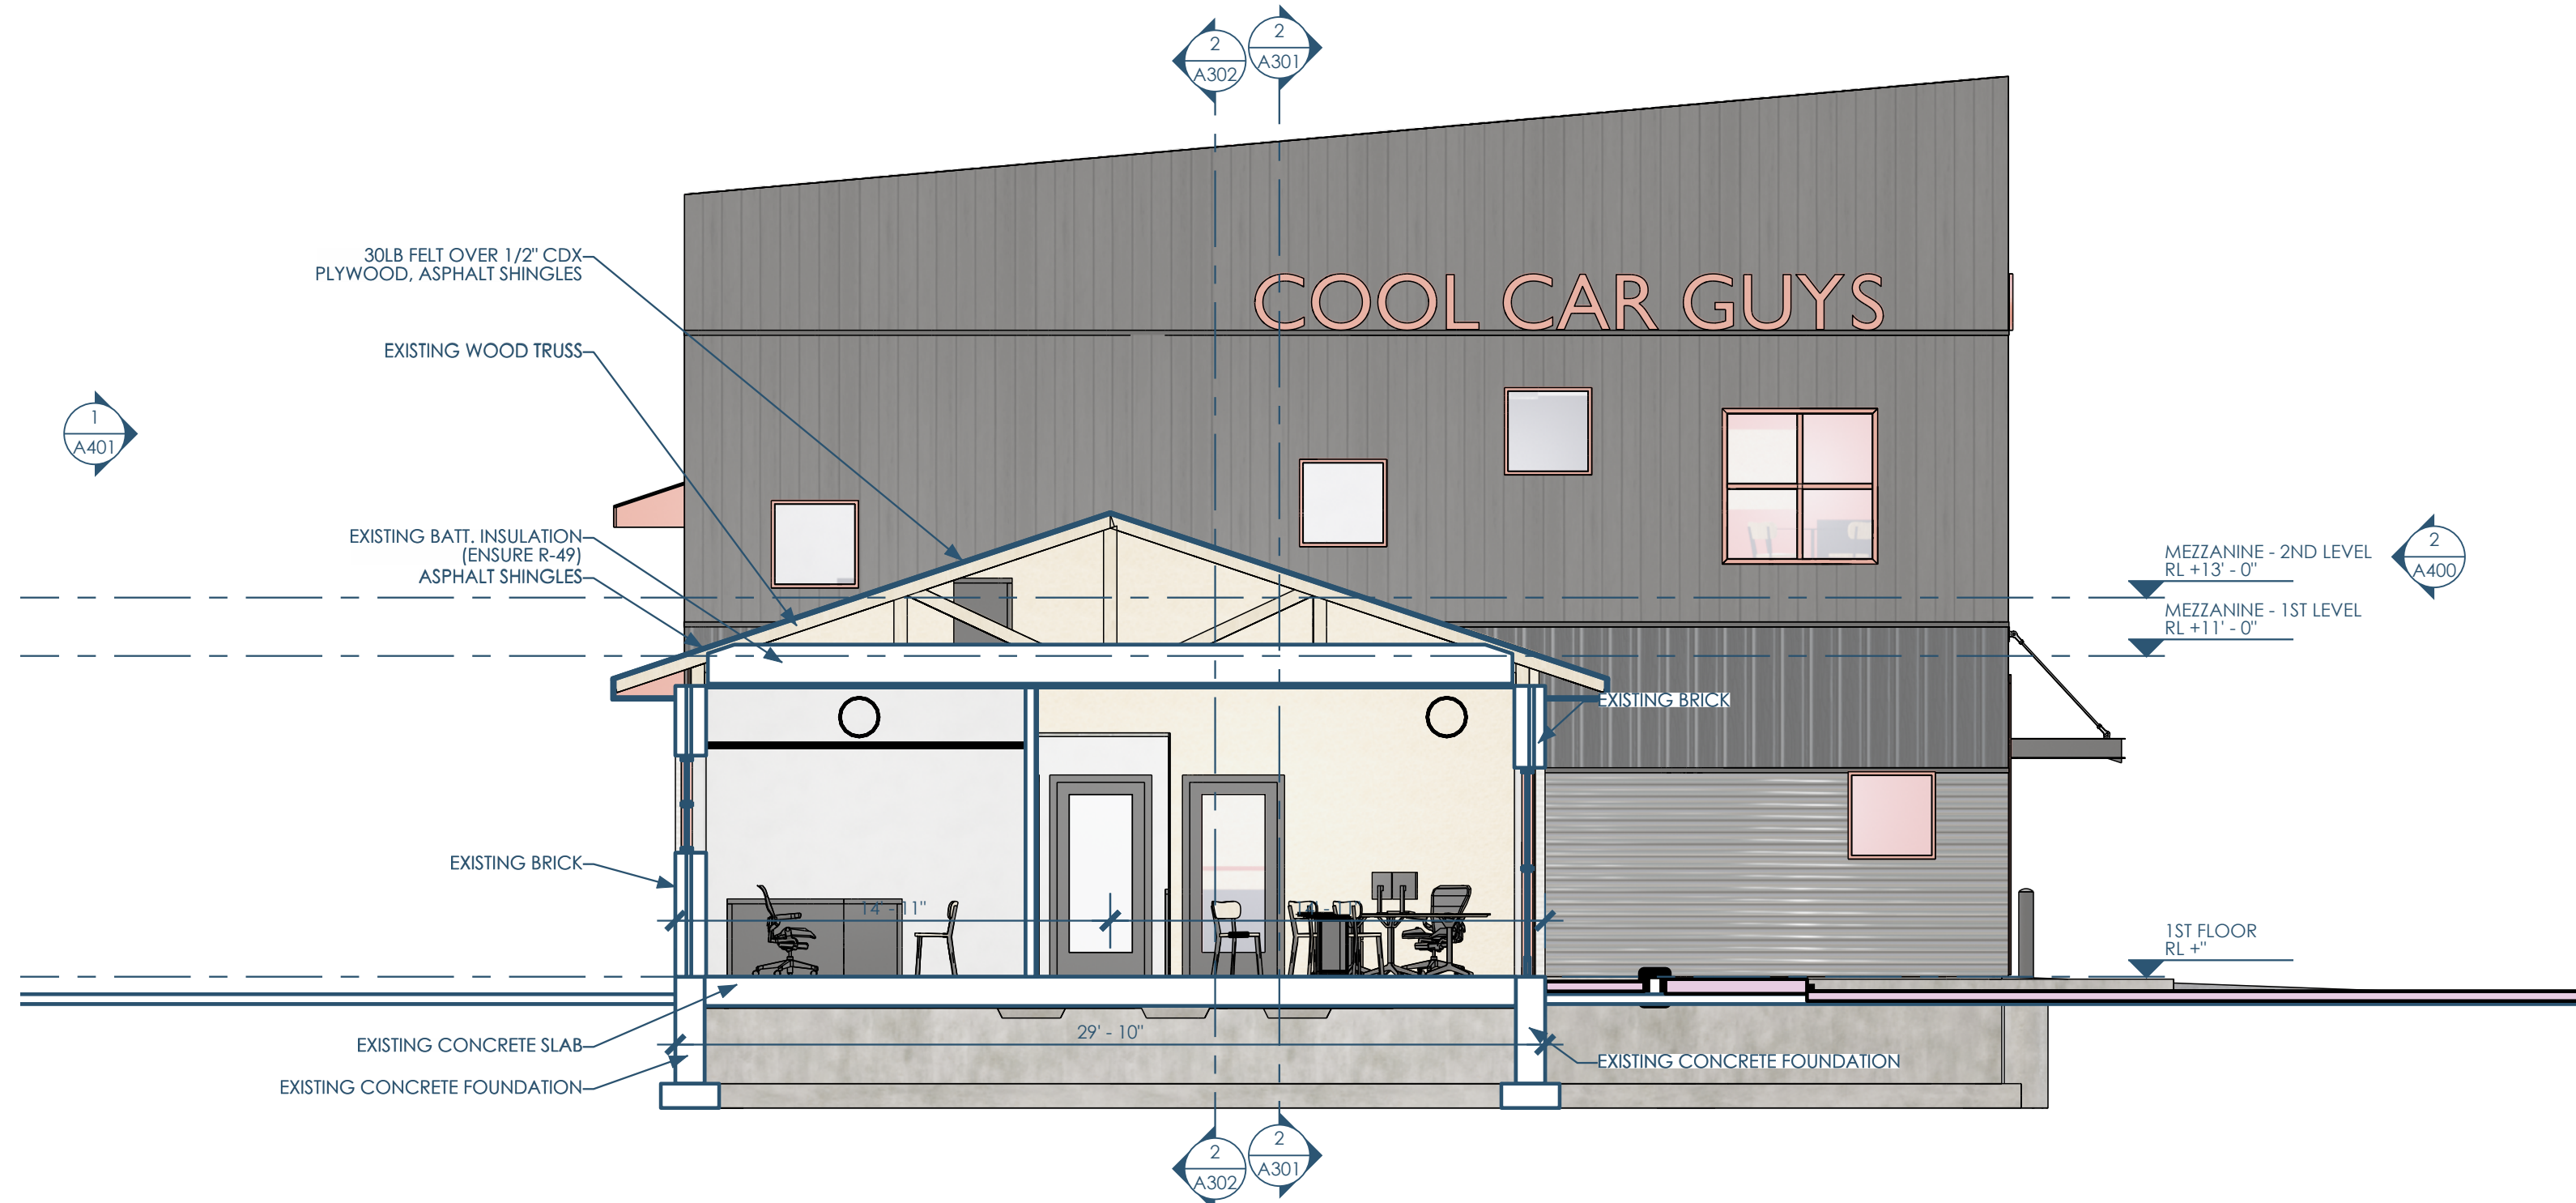

5B/A302 SECTION - NS - EAST - AT SERVICE BAY  
3/16"=1'-0"

5A/A302 SECTION - NS - WEST - AT EX. LOBBY  
3/16"=1'-0"

Owner: Cool Car Guys  
1600 Center Ave  
Janesville, WI 53546  
608.531.1600

GC: Lake Country Construction Group  
161 Horizon Dr  
Verona, WI 53593  
608.845.1398

Architect: Opening Design  
17 S Fairchild | FL 7  
Madison, WI 53703  
ryan@openingdesign.com | 773.425.6456

SECTIONS  
COOL CAR GUYS  
1600 CENTER AVE, JANESVILLE, WI 53546

A302

This project, like most Opening Design's projects, is open source (Attribution-ShareAlike 4.0 International=CC BY-SA 4.0) - freely available to any party for future use, assuming the terms such as Attribution and ShareAlike are honored.