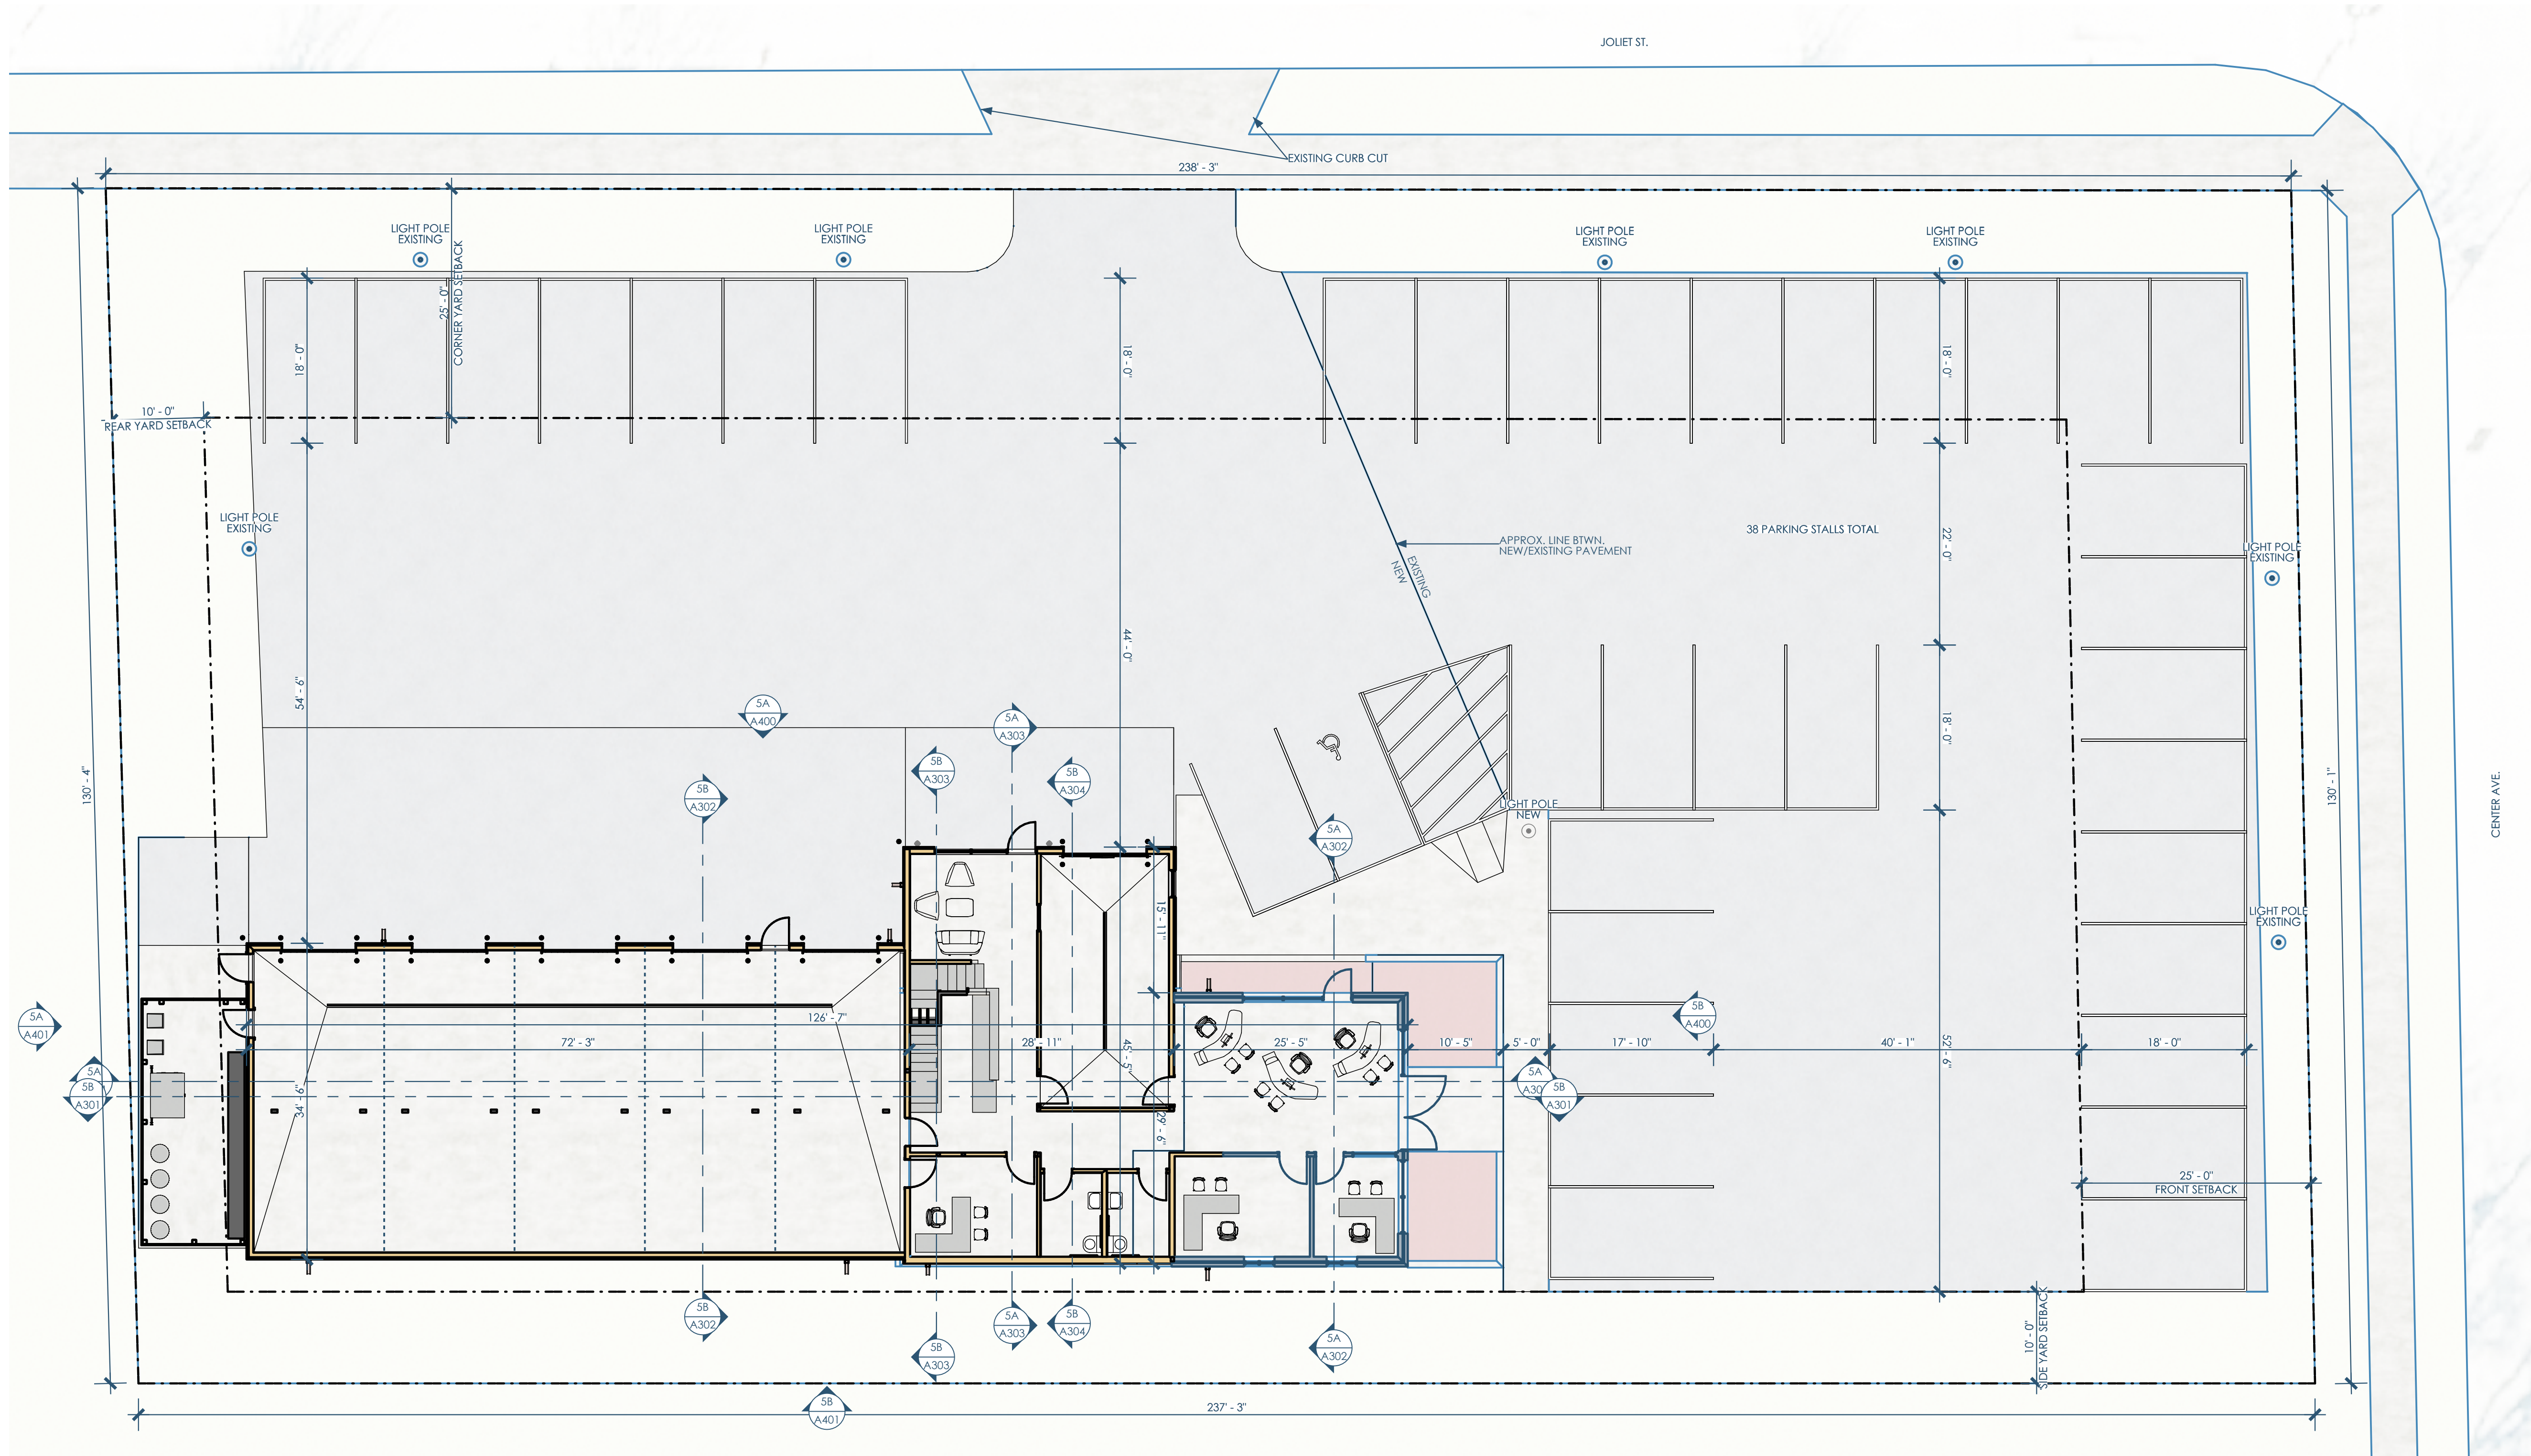

5

4

3

2

1

C

B

A

5A/A100 SITE PLAN
1"=10'

This project, like most OpeningDesign's projects, is open source (Attribution-ShareAlike 4.0 International=CC-BY-SA 4.0)=freely available to any party for future use, assuming the terms such as Attribution and ShareAlike are honored.