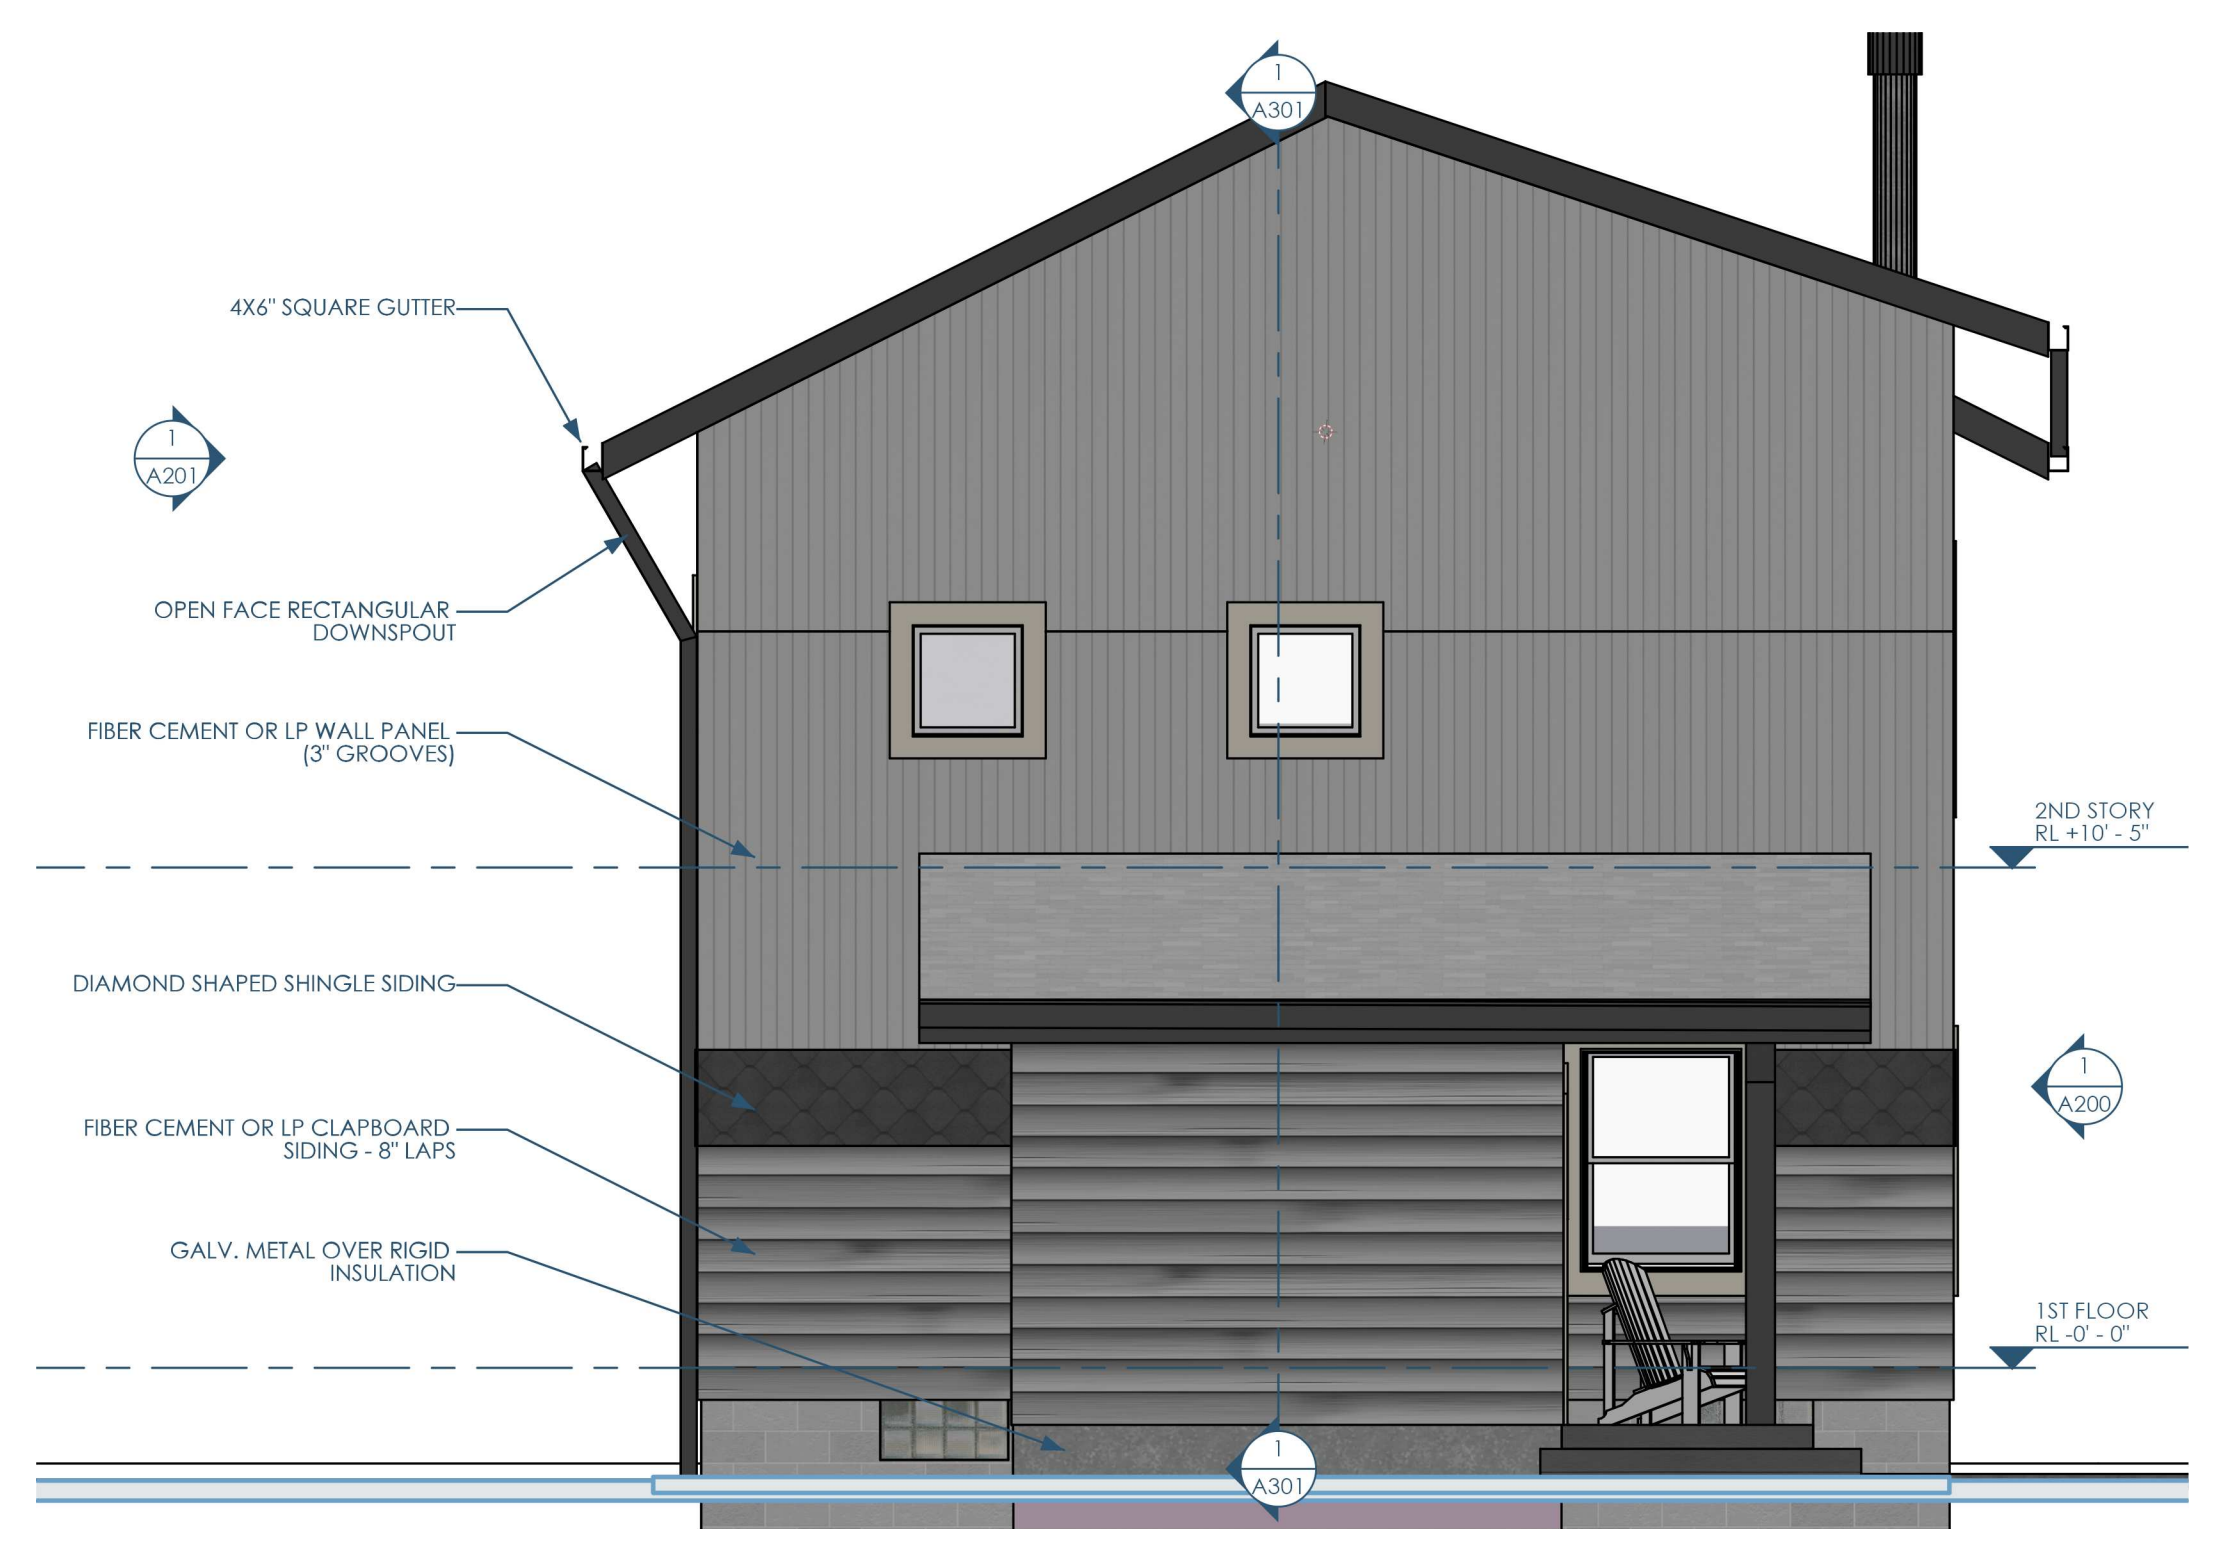

1/A201 ELEVATION - EAST
1/4"=1'-0"

2/A201 ELEVATION - NORTH
1/4"=1'-0"

Architect: OpeningDesign
17 S Fairchild | FL 7
Madison, WI 53703
ryan@openingdesign.com | 773.425.6456

This project, like most OpeningDesign's projects, is open source (Attribution-ShareAlike 4.0 International=CC-BY-SA 4.0) - freely available to any party for future use, assuming the terms such as Attribution and ShareAlike are honored.