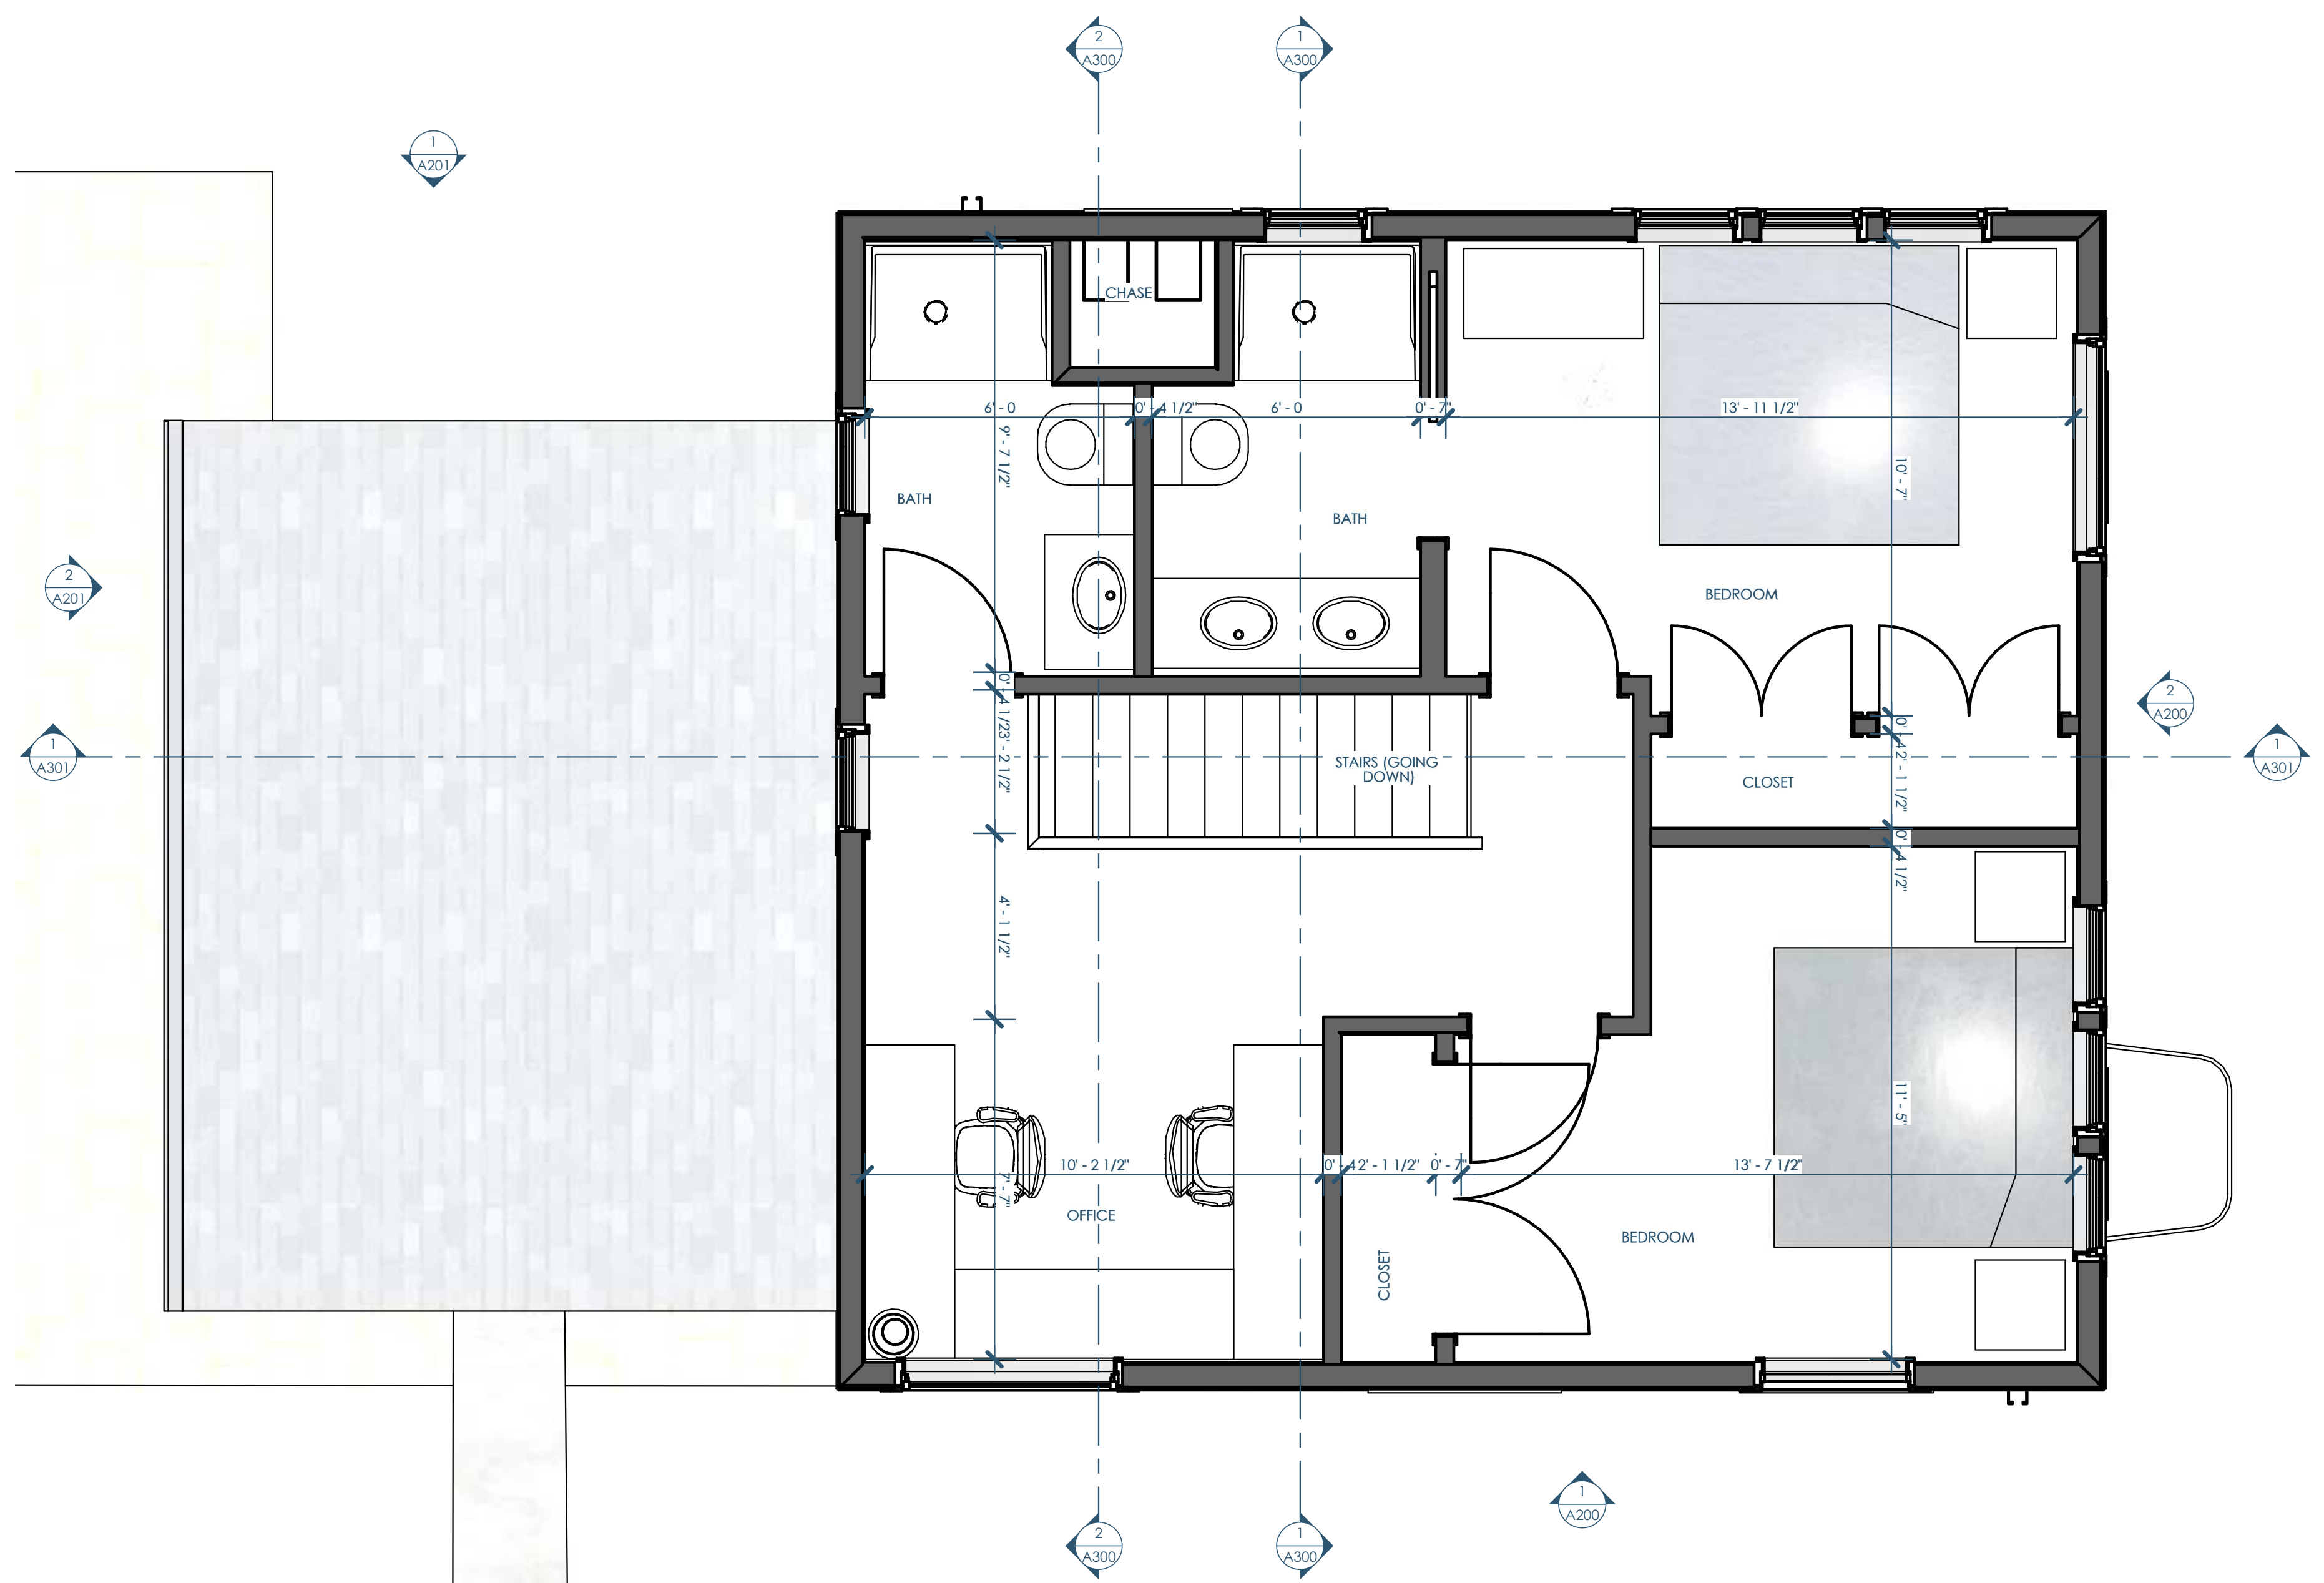

5

4

3

2

1

C

B

A

5B/A102 FLOOR PLAN - 2ND FLOOR
3/8"=1'-0"

Architect: OpeningDesign
 17 S Fairchild | FL 7
 Madison, WI 53703
 ryan@openingdesign.com | 773.425.6456

FLOOR PLAN - 2ND FLOOR
 CLOVER LANE RESIDENCE
 3746 CLOVER LN, MADISON, WI 53714