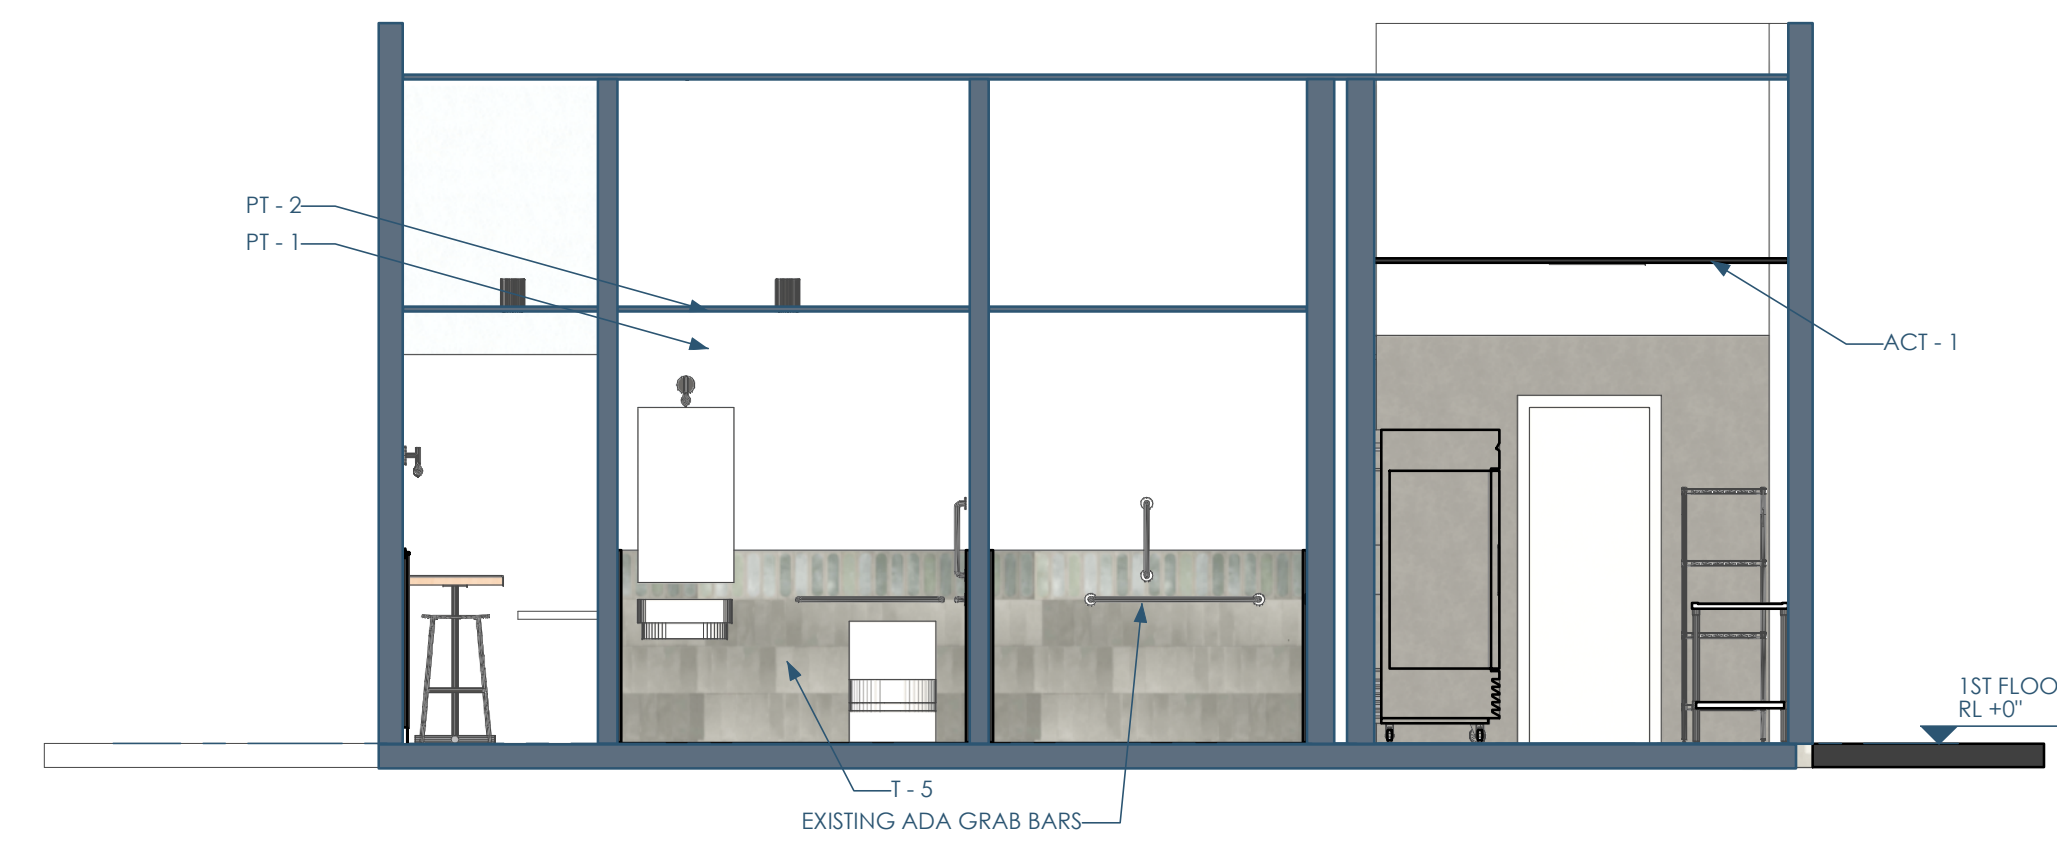

4C/A402 SECTION - E\_W - HOOD - S  
1/4"=1'-0"

5B/A402 SECTION - N\_S - EMP - E  
1/4"=1'-0"

4A/A402 SECTION - E\_W - REST - N  
1/4"=1'-0"

This project, like most OpeningDesign's projects, is open source (Attribution-ShareAlike 4.0 International-CC BY-SA 4.0)-freely available to any party for future use, assuming the terms such as Attribution and ShareAlike are honored.