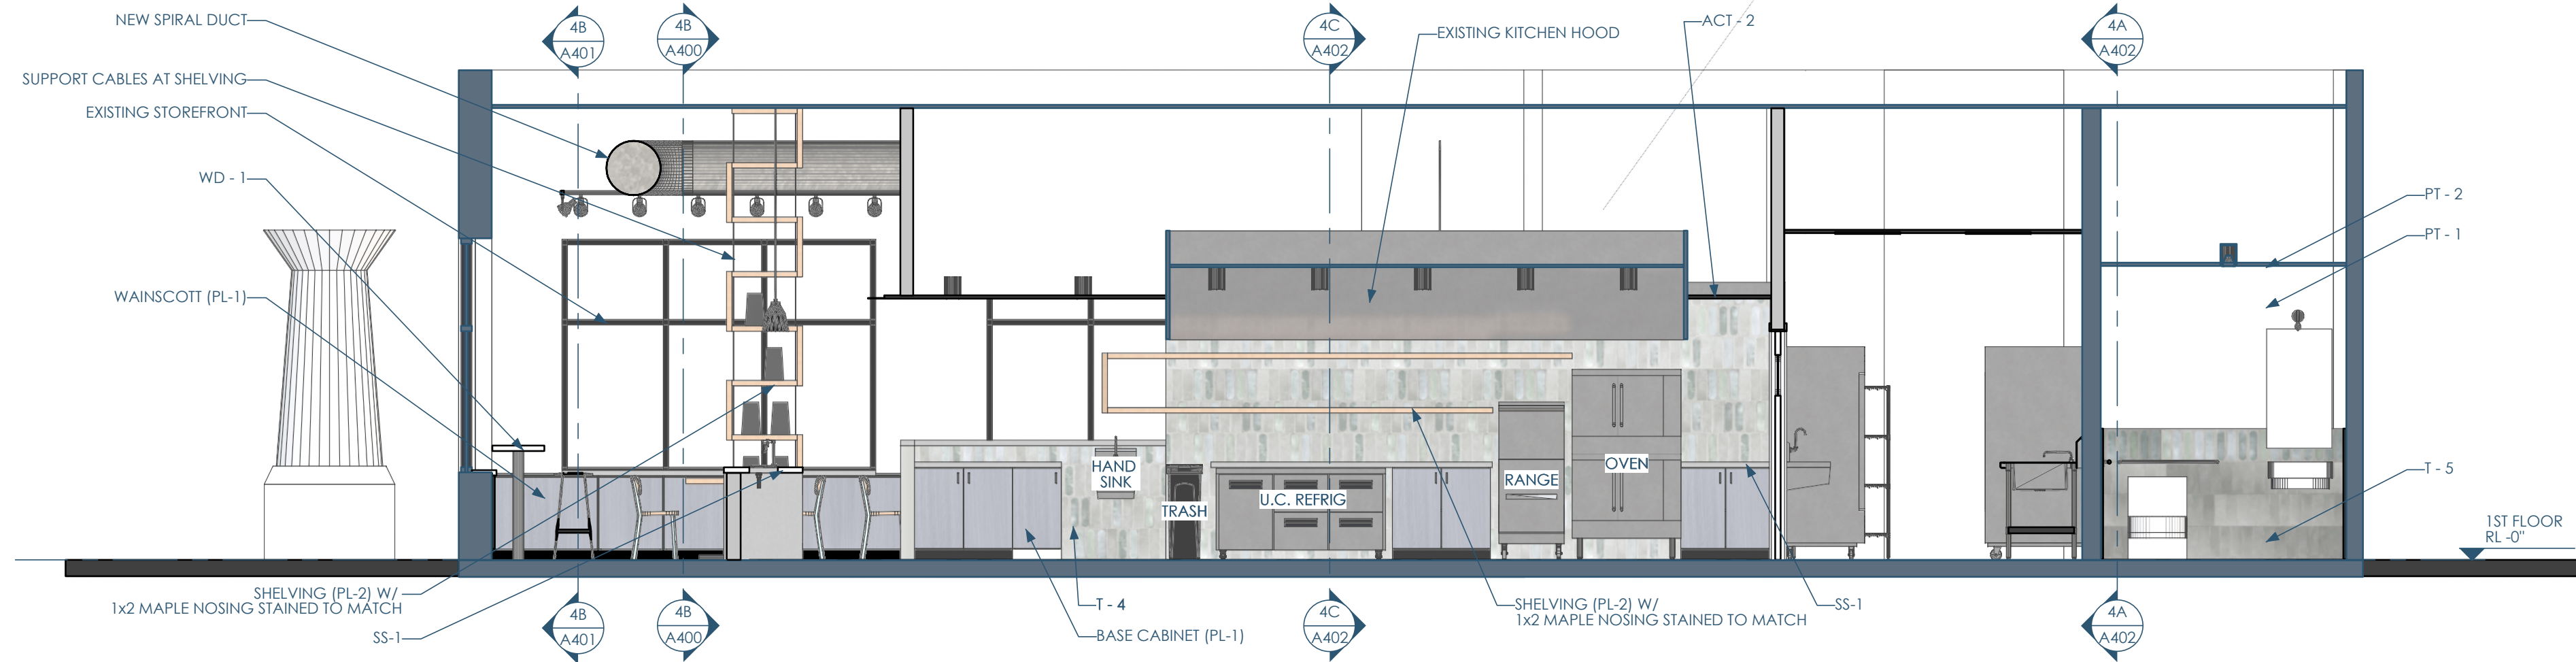

4C/A402 SECTION - E\_W - HOOD - S  
1/4"=1'-0"

5B/A402 SECTION - N\_S - EMP - E  
1/4"=1'-0"

4A/A402 SECTION - E\_W - REST - N  
1/4"=1'-0"

This project, like most OpeningDesign's projects, is open source (Attribution-ShareAlike 4.0 International-CC BY-SA 4.0)-freely available to any party for future use, assuming the terms such as Attribution and ShareAlike are honored.