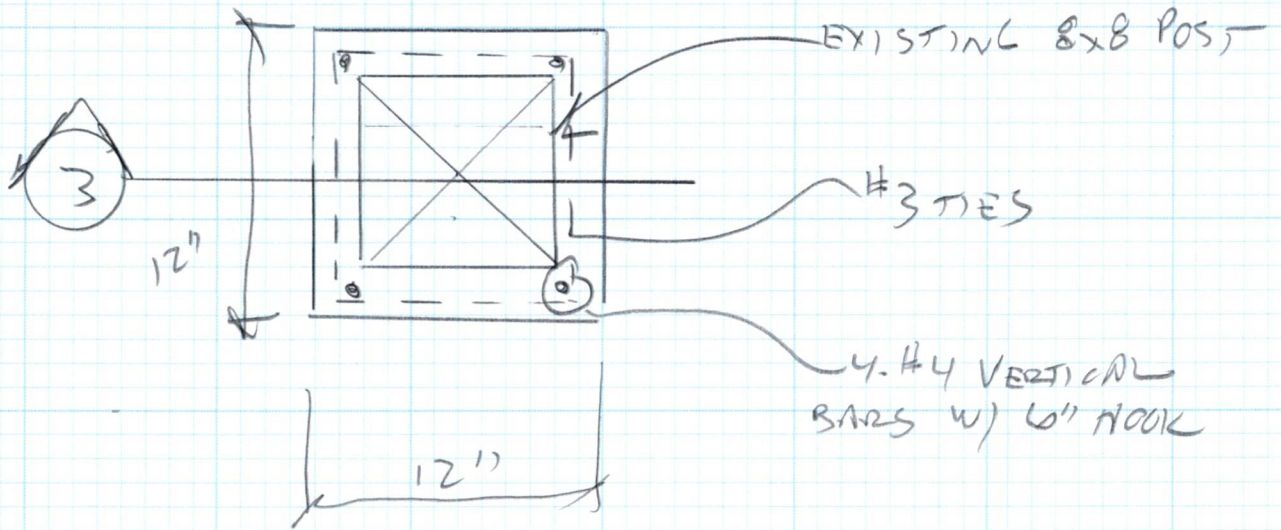

① TYP PERIMETER FROST WALL
SCALE: 3/4"

PLAN VIEW

② TYPICAL INTERIOR PIER DETAIL
SCALE: 1/2"

③ SECTION @ INTERIOR POSTS
SCALE: 1/2"

PLAN VIEW

④ TYP. PERIMETER PIER DETAIL
SCALE: 1/2"

5 TYP. CORNER PIER DETAIL
SCALE: 1/2"