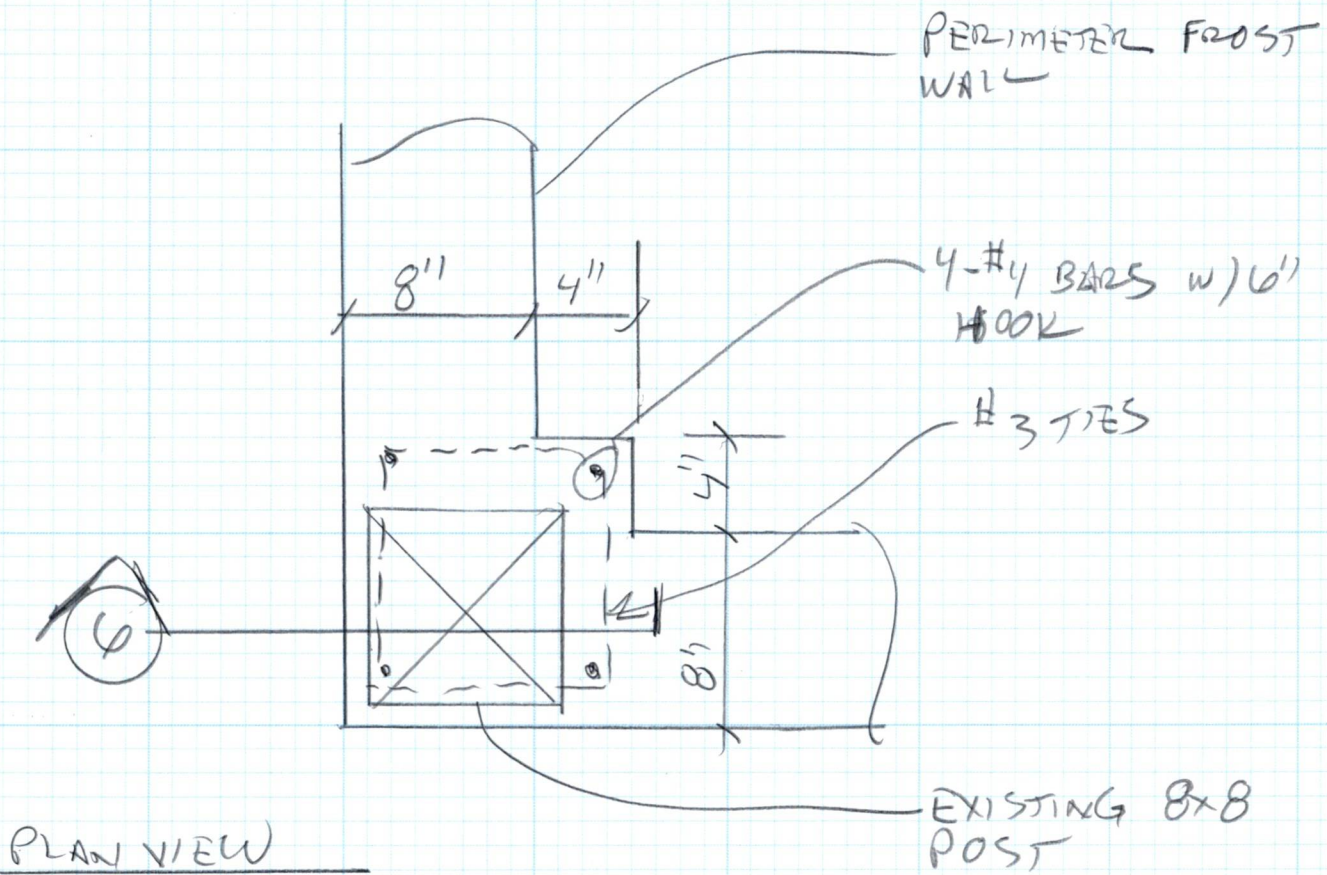

① TYP PERIMETER FROST WALL
SCALE: 3/4"

PLAN VIEW

② TYPICAL INTERIOR PIER DETAIL
SCALE: 1/2"

③ SECTION @ INTERIOR POSTS
SCALE: 1/2"

PLAN VIEW

④ TYP. PERIMETER PIER DETAIL
SCALE: 1/2"

5 TYP. CORNER PIER DETAIL
SCALE: 1/2"