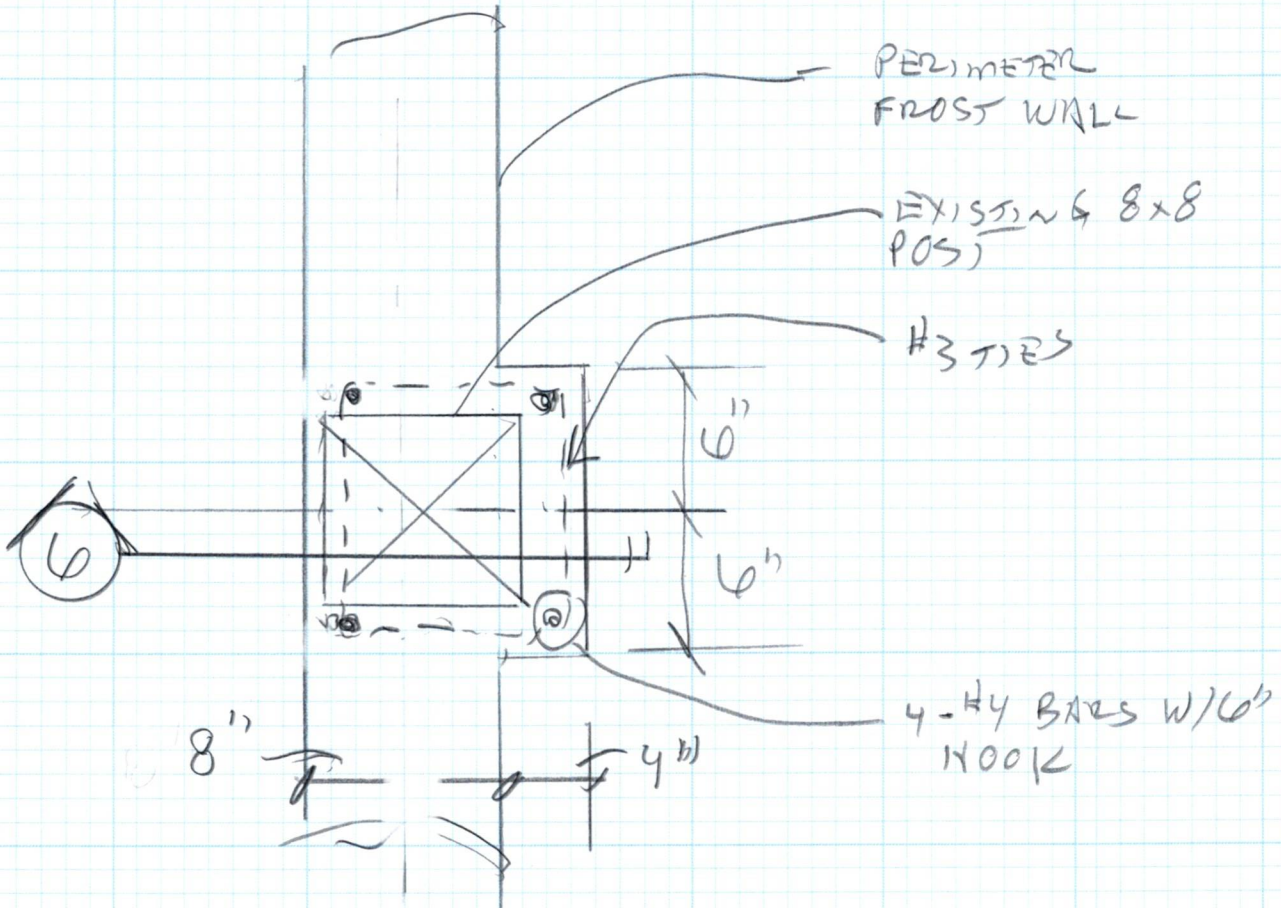

① TYP PERIMETER FROST WALL
SCALE: 3/4"

PLAN VIEW

② TYPICAL INTERIOR PIER DETAIL
SCALE: 1/2"

③ SECTION @ INTERIOR POSTS
SCALE: 1/2"

PLAN VIEW

④ TYP. PERIMETER PIER DETAIL
SCALE: 1/2"

5 TYP. CORNER PIER DETAIL
SCALE: 1/2"