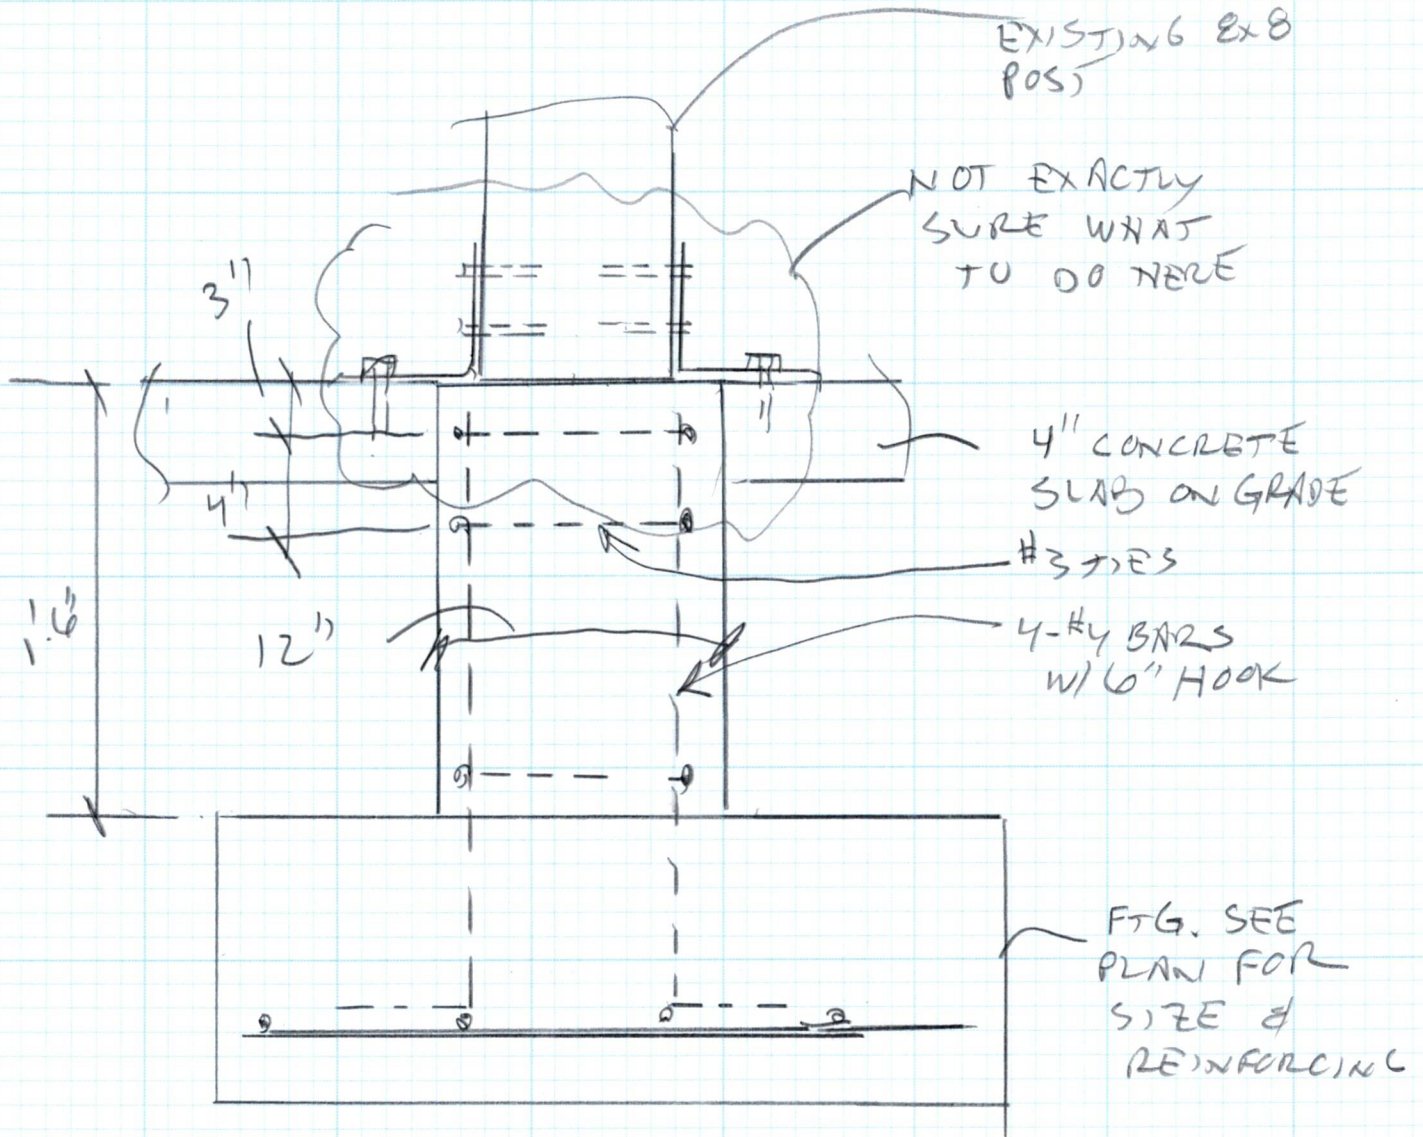

① TYP PERIMETER FROST WALL
SCALE: 3/4"

PLAN VIEW

② TYPICAL INTERIOR PIER DETAIL
SCALE: 1/2"

③ SECTION @ INTERIOR POSTS
SCALE: 1/2"

PLAN VIEW

④ TYP. PERIMETER PIER DETAIL
SCALE: 1/2"

5 TYP. CORNER PIER DETAIL
SCALE: 1/2"