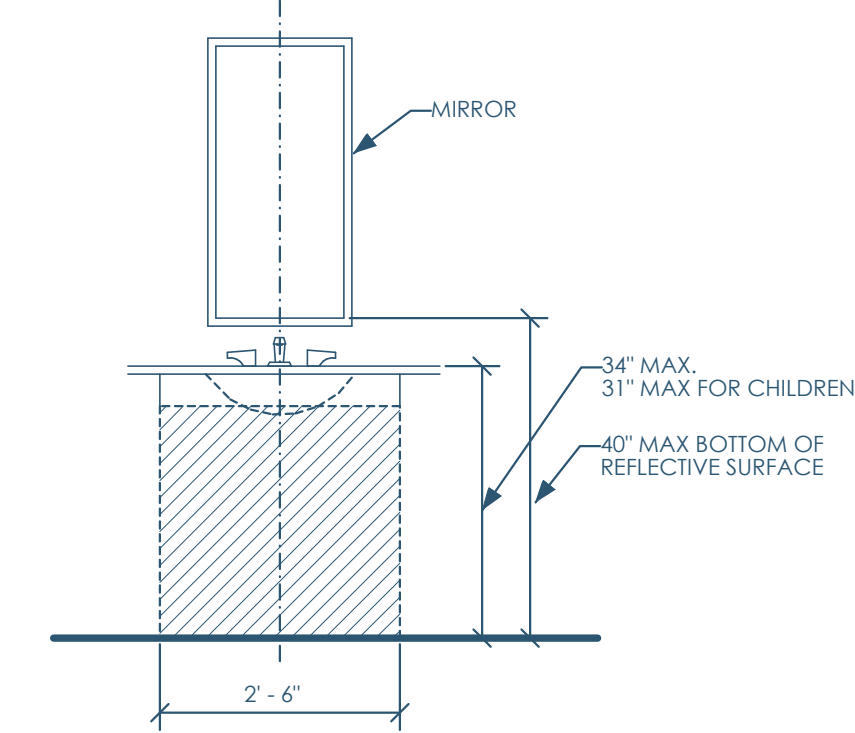

5C/A750 ADA - WATER CLOSET - FLOOR PLAN
1/2"=1'-0"

4C/A750 ADA - LAVATORY - PLAN
1/2"=1'-0"

3C/A750 ADA - LAVATORY - SIDE
1/2"=1'-0"

2C/A750 ADA - LAVATORY - FRONT
1/2"=1'-0"

5B/A750 ADA - WATER CLOSET - SIDE - MIRRORED
1/2"=1'-0"

4B/A750 ADA - WATER CLOSET - FRONT - MIRRORED
1/2"=1'-0"