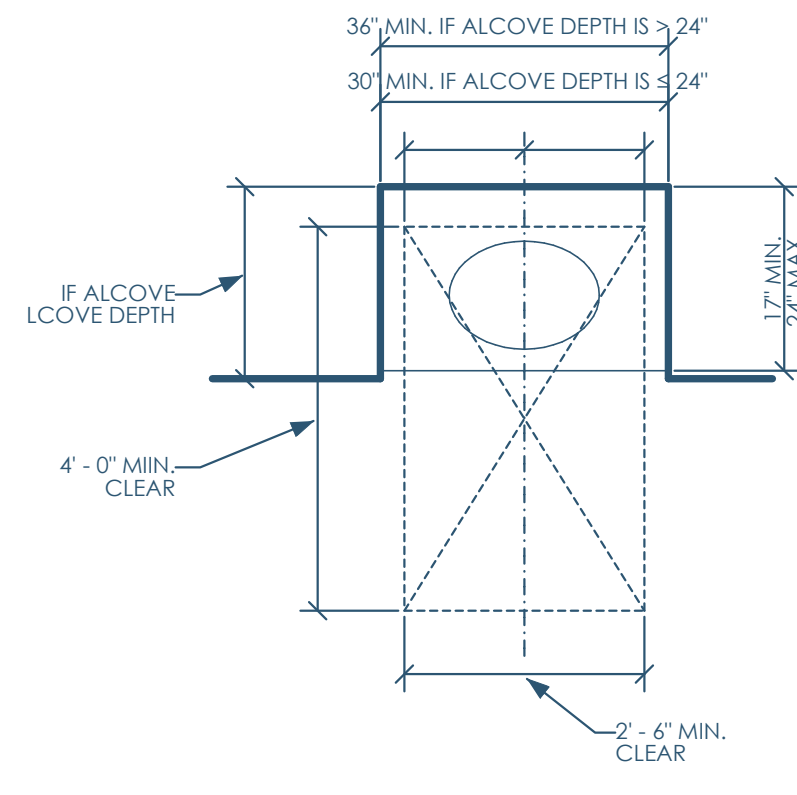

5C/A750 ADA - WATER CLOSET - FLOOR PLAN
1/2"=1'-0"

4C/A750 ADA - LAVATORY - PLAN
1/2"=1'-0"

3C/A750 ADA - LAVATORY - SIDE
1/2"=1'-0"

2C/A750 ADA - LAVATORY - FRONT
1/2"=1'-0"

5B/A750 ADA - WATER CLOSET - SIDE - MIRRORED
1/2"=1'-0"

4B/A750 ADA - WATER CLOSET - FRONT - MIRRORED
1/2"=1'-0"