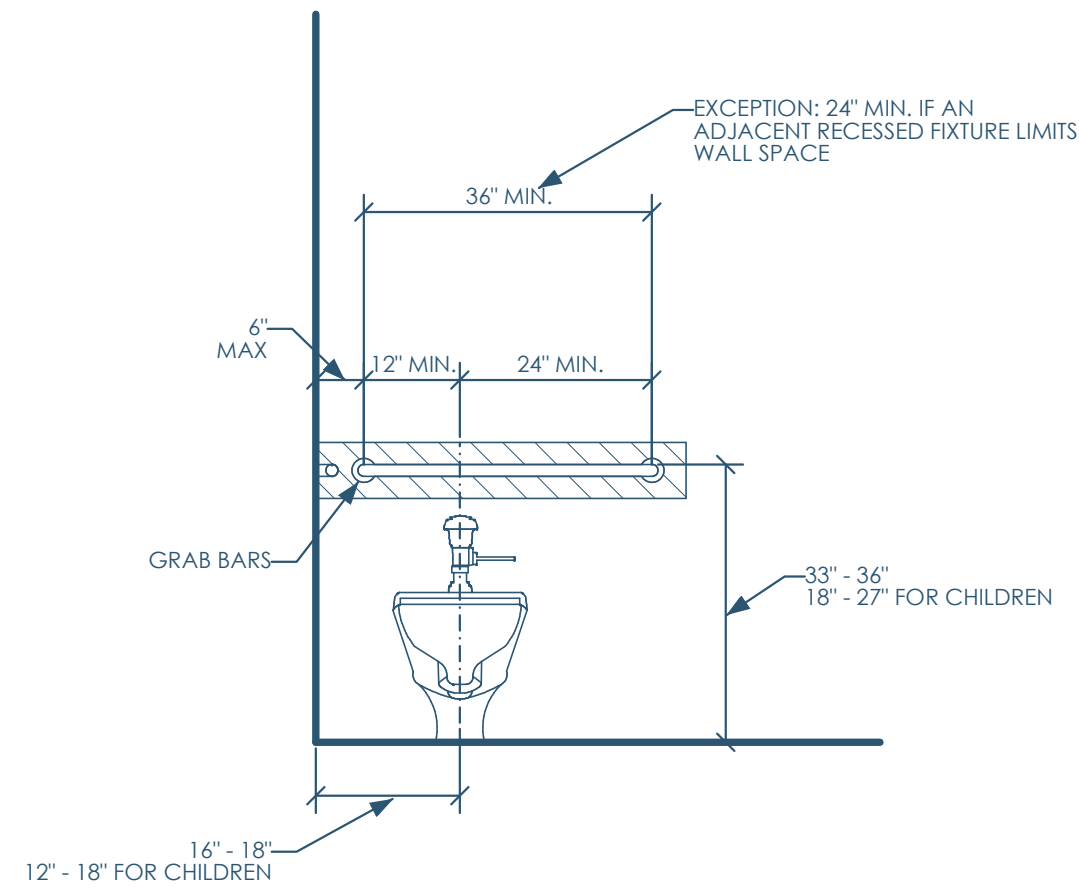

5C/A750 ADA - WATER CLOSET - FLOOR PLAN
1/2"=1'-0"

4C/A750 ADA - LAVATORY - PLAN
1/2"=1'-0"

3C/A750 ADA - LAVATORY - SIDE
1/2"=1'-0"

2C/A750 ADA - LAVATORY - FRONT
1/2"=1'-0"

5B/A750 ADA - WATER CLOSET - SIDE - MIRRORED
1/2"=1'-0"

4B/A750 ADA - WATER CLOSET - FRONT - MIRRORED
1/2"=1'-0"