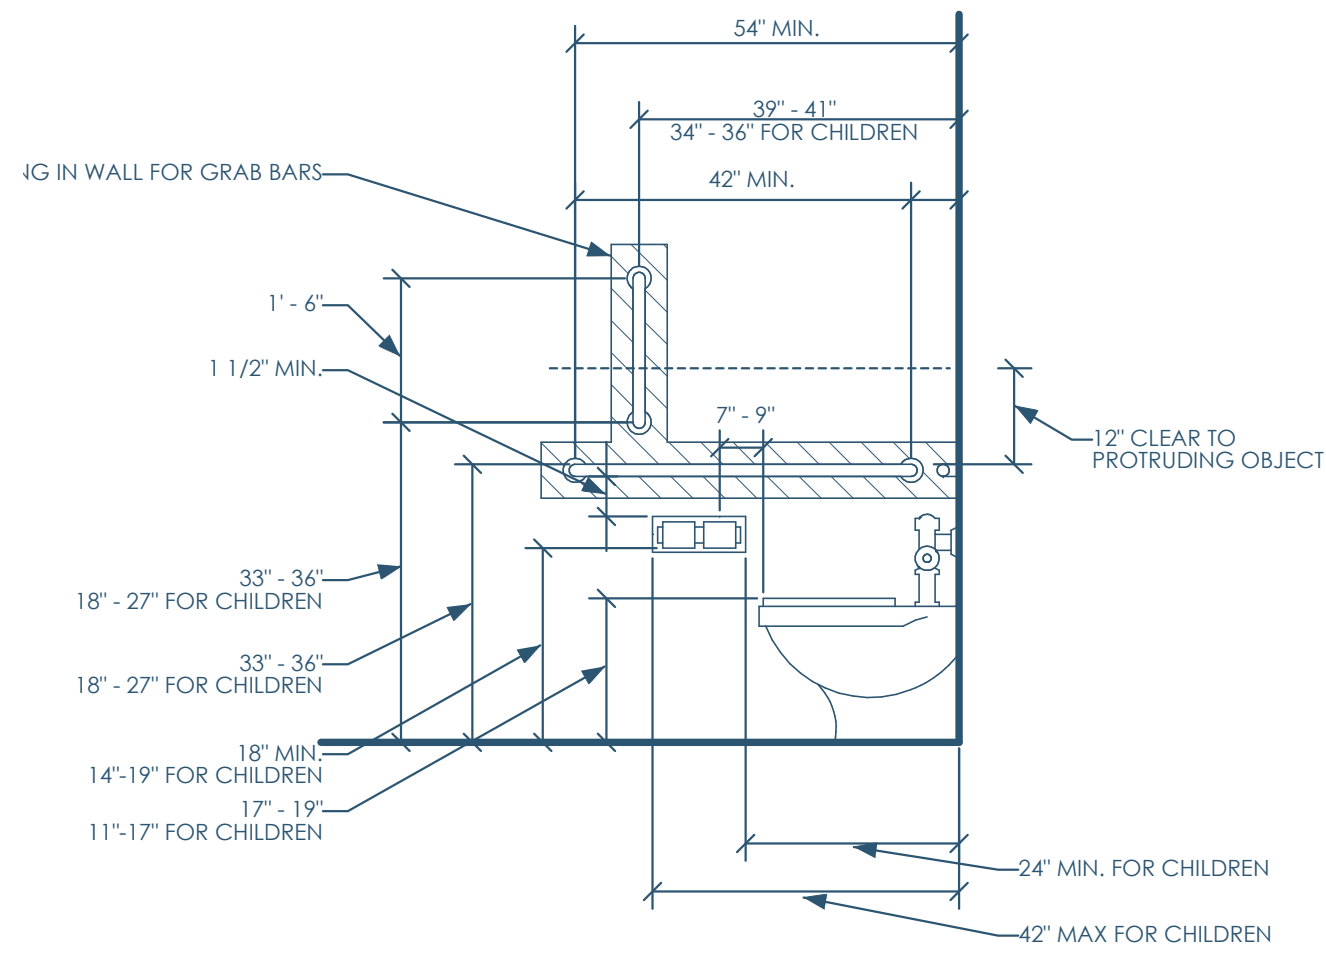

5C/A750 ADA - WATER CLOSET - FLOOR PLAN
1/2"=1'-0"

4C/A750 ADA - LAVATORY - PLAN
1/2"=1'-0"

3C/A750 ADA - LAVATORY - SIDE
1/2"=1'-0"

2C/A750 ADA - LAVATORY - FRONT
1/2"=1'-0"

5B/A750 ADA - WATER CLOSET - SIDE - MIRRORED
1/2"=1'-0"

4B/A750 ADA - WATER CLOSET - FRONT - MIRRORED
1/2"=1'-0"