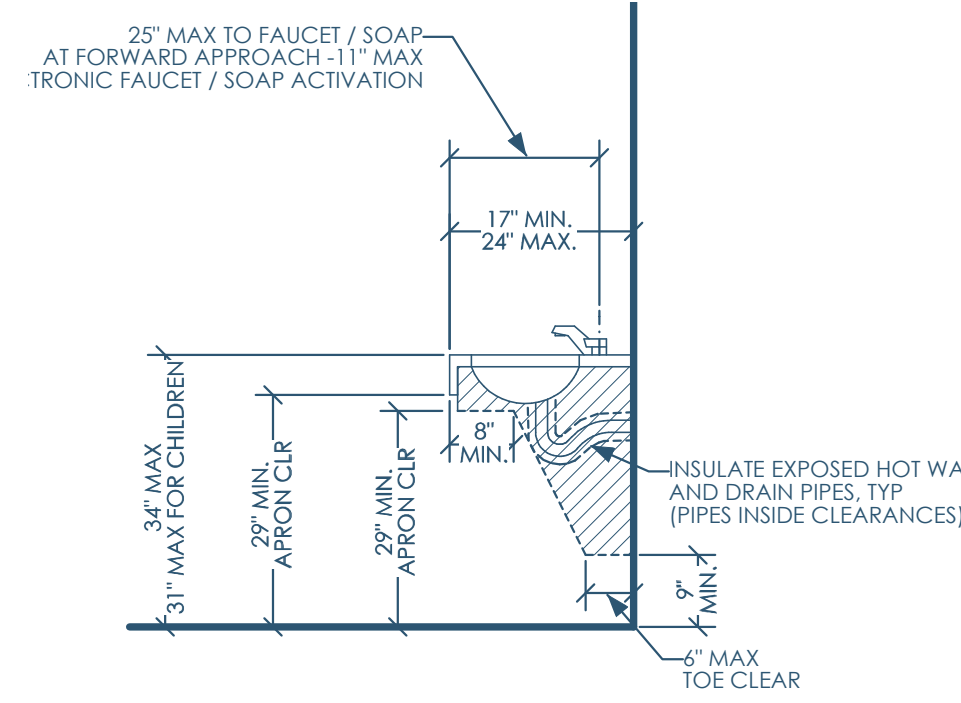

5C/A750 ADA - WATER CLOSET - FLOOR PLAN
1/2"=1'-0"

4C/A750 ADA - LAVATORY - PLAN
1/2"=1'-0"

3C/A750 ADA - LAVATORY - SIDE
1/2"=1'-0"

2C/A750 ADA - LAVATORY - FRONT
1/2"=1'-0"

5B/A750 ADA - WATER CLOSET - SIDE - MIRRORED
1/2"=1'-0"

4B/A750 ADA - WATER CLOSET - FRONT - MIRRORED
1/2"=1'-0"