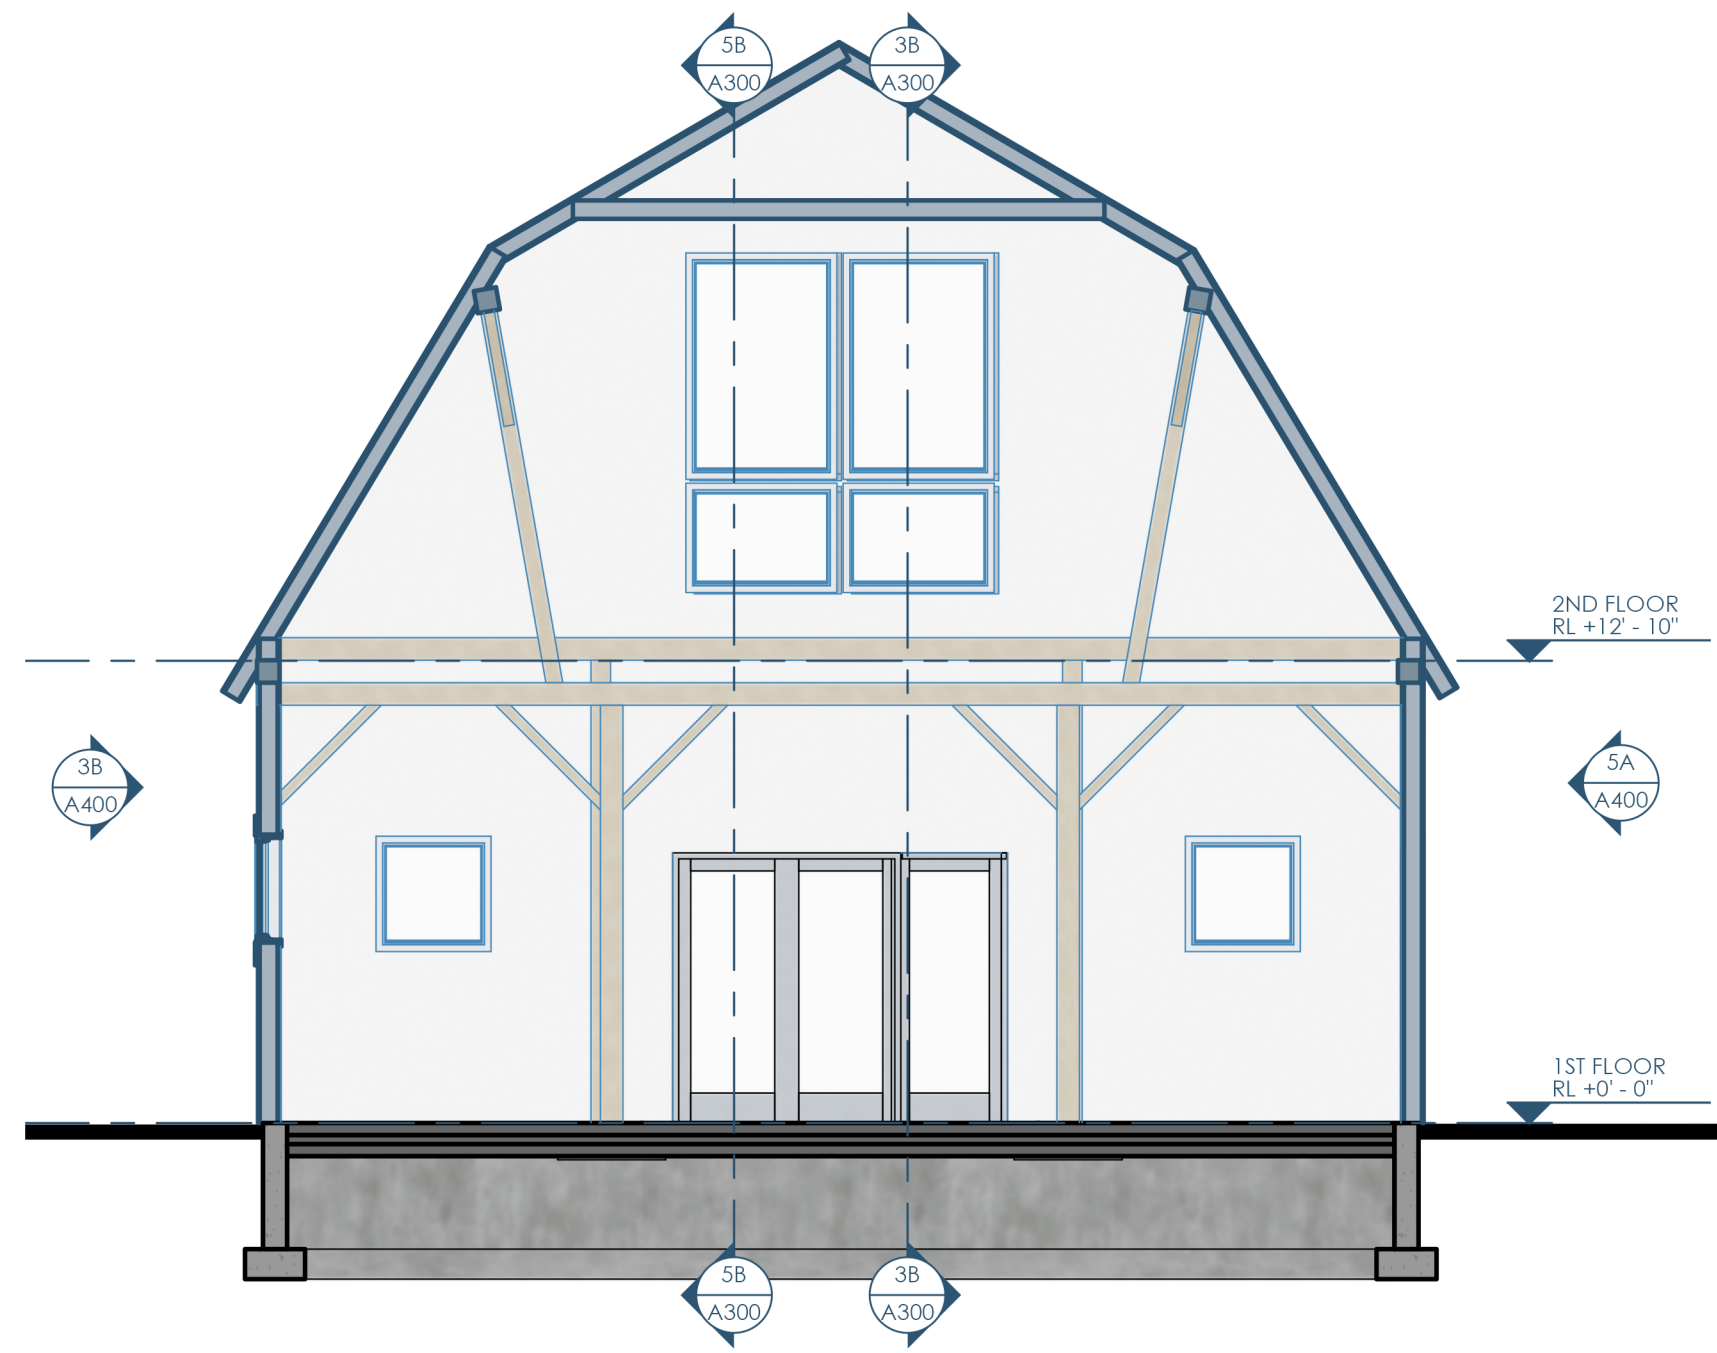

5B/A300 SECTION - E,W - LOOKING NORTH
3/16"=1'-0"

3B/A300 SECTION - E,W - LOOKING SOUTH
3/16"=1'-0"

5A/A300 SECTION - N,S - LOOKING EAST
3/16"=1'-0"

4A/A300 SECTION - N,S - LOOKING WEST
3/16"=1'-0"

Owner: Kenlyn/Marquis German Shepherd Dogs
11714 N Eastman Rd
Edgerton, WI 53534-9051
Kentboylesgsd@aol.com | 608.884.8355

Structural: Ennovation
PO Box 148
Orfordville, WI 53576
kfrey@ennovationbuilt.com | 608.212.6998

Architect: Opening Design
17 S Fairchild | FL 7
Madison, WI 53703
ryan@openingdesign.com | 773.425.6456

SECTIONS
BARN RELOCATION
389 E HEMENWAY LANE - EDGERTON, WI 53534

A300

This project, like most Opening Design's projects, is open source (Attribution-ShareAlike 4.0 International=CC-BY-SA 4.0)=freely available to any party for future use, assuming the terms such as Attribution and ShareAlike are honored.