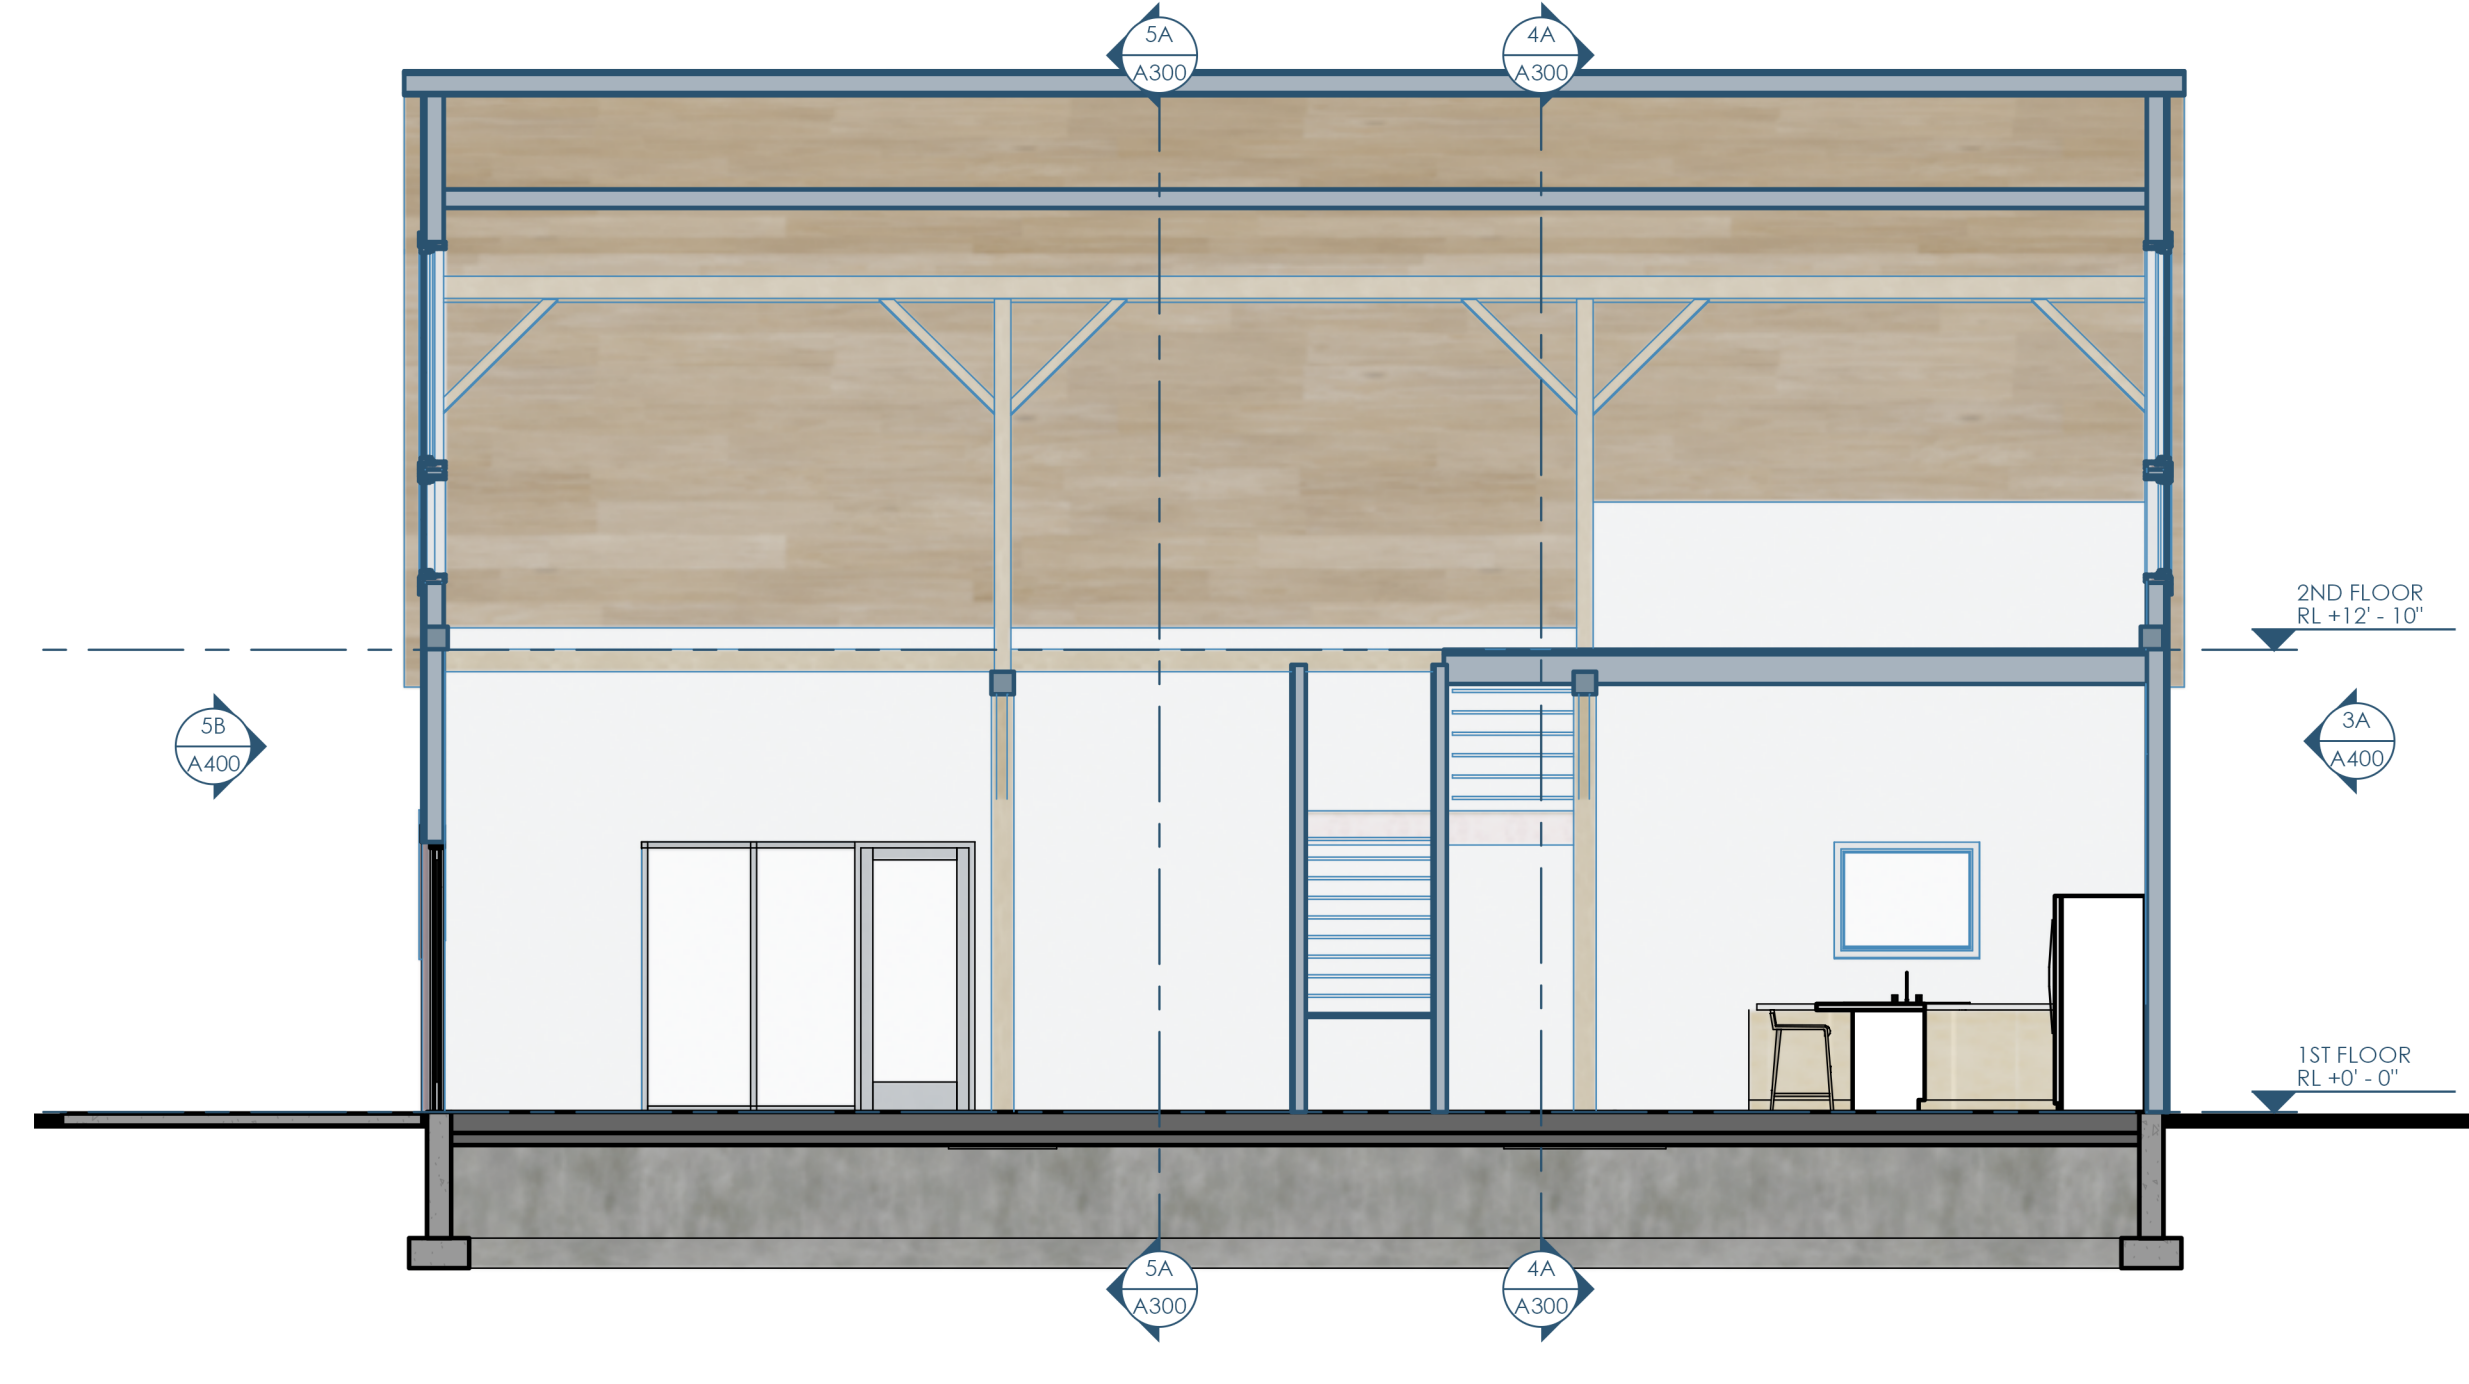

5B/A300 SECTION - E,W - LOOKING NORTH
3/16"=1'-0"

3B/A300 SECTION - E,W - LOOKING SOUTH
3/16"=1'-0"

5A/A300 SECTION - N,S - LOOKING EAST
3/16"=1'-0"

4A/A300 SECTION - N,S - LOOKING WEST
3/16"=1'-0"

Owner: Kenlyn/Marquis German Shepherd Dogs
11714 N Eastman Rd
Edgerton, WI 53534-9051
Kentboylesgsd@aol.com | 608.884.8355

Structural: Ennovation
PO Box 148
Orfordville, WI 53576
kfrey@ennovationbuilt.com | 608.212.6998

Architect: Opening Design
17 S Fairchild | FL 7
Madison, WI 53703
ryan@openingdesign.com | 773.425.6456

SECTIONS
BARN RELOCATION
389 E HEMENWAY LANE - EDGERTON, WI 53534

A300

This project, like most Opening Design's projects, is open source (Attribution-ShareAlike 4.0 International=CC-BY-SA 4.0)=freely available to any party for future use, assuming the terms such as Attribution and ShareAlike are honored.