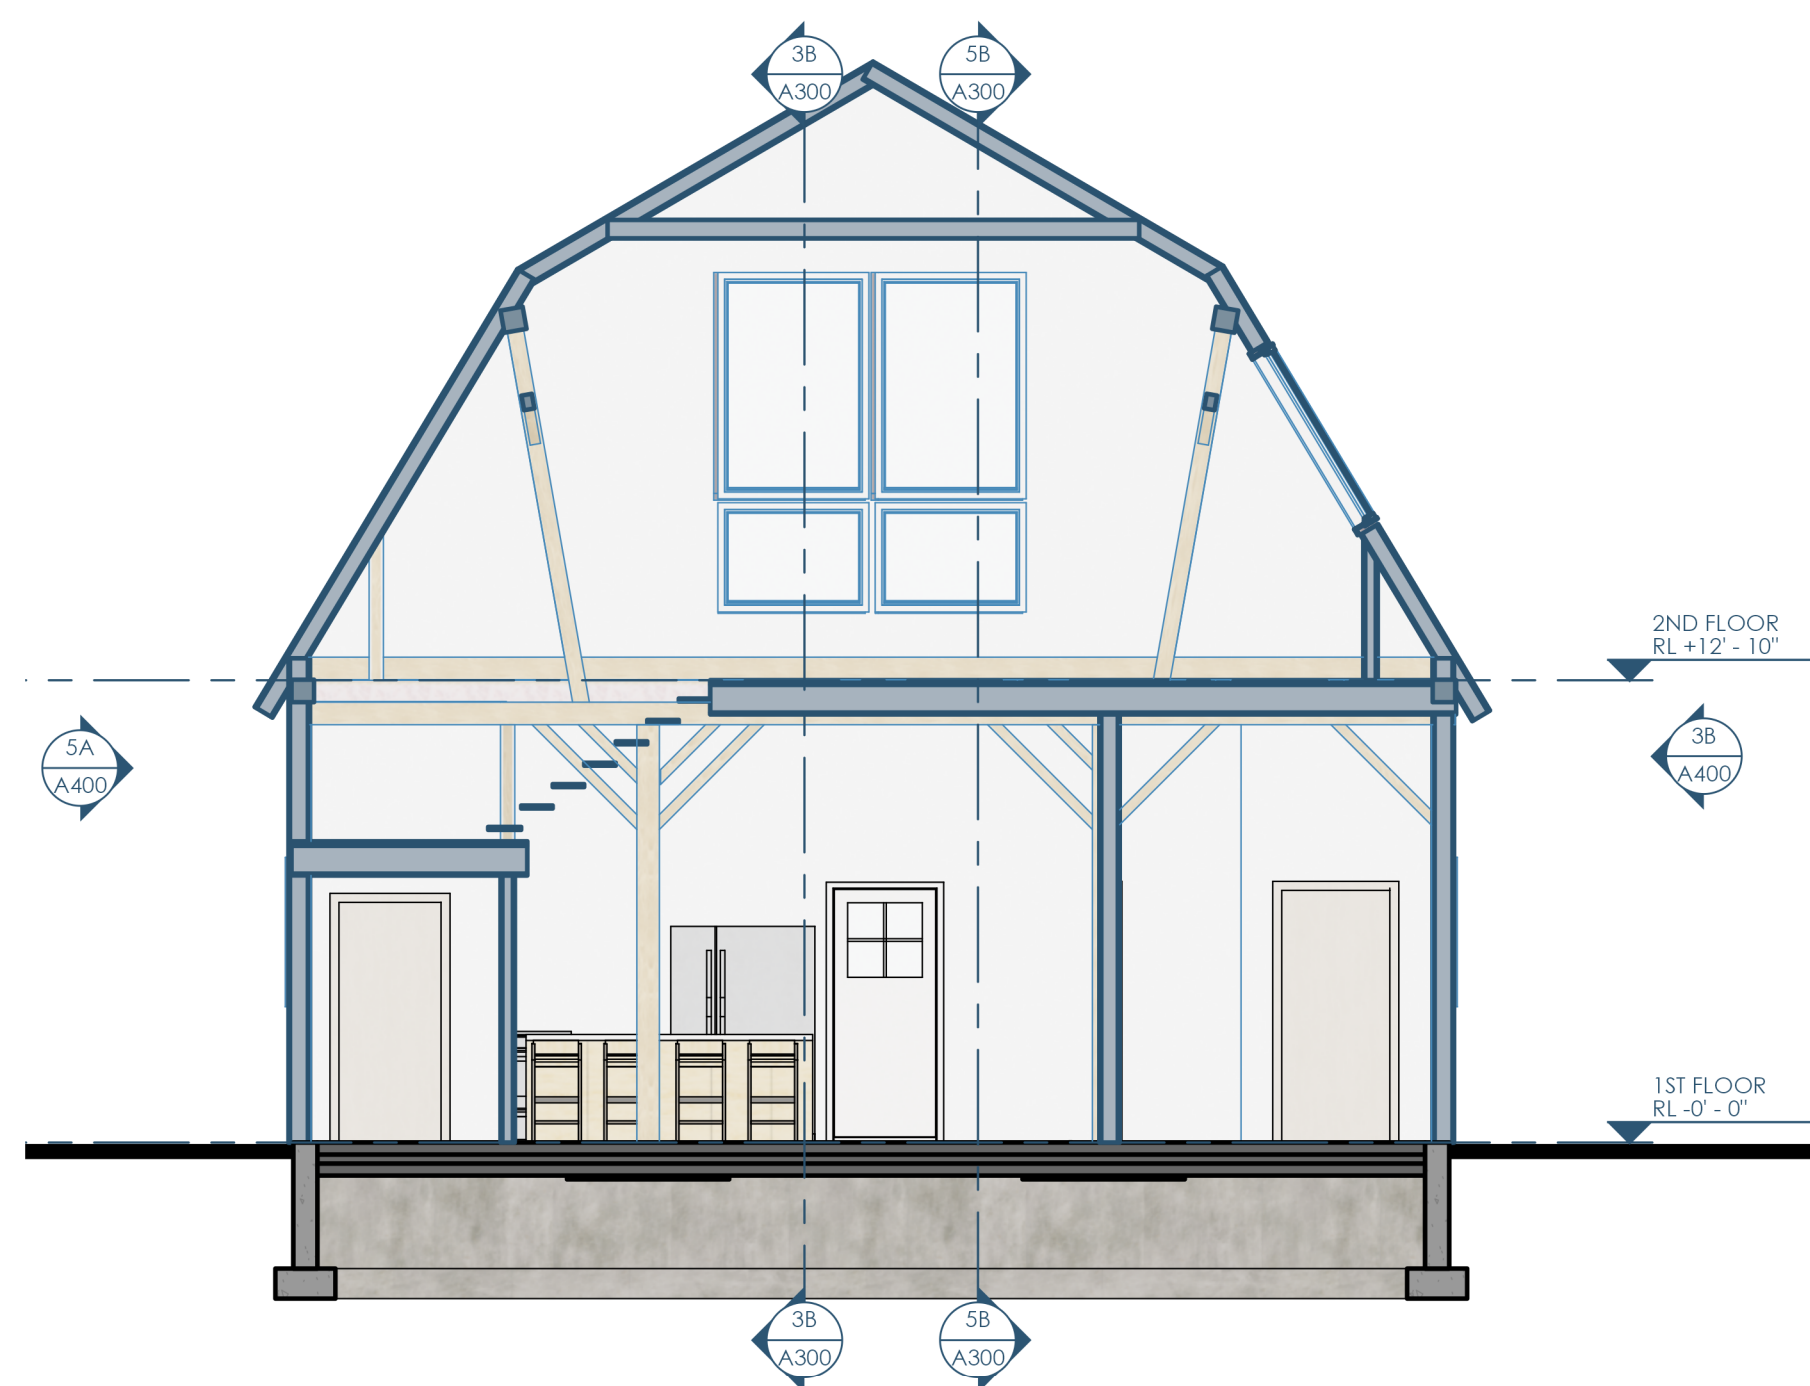

5B/A300 SECTION - E,W - LOOKING NORTH
3/16"=1'-0"

3B/A300 SECTION - E,W - LOOKING SOUTH
3/16"=1'-0"

5A/A300 SECTION - N,S - LOOKING EAST
3/16"=1'-0"

4A/A300 SECTION - N,S - LOOKING WEST
3/16"=1'-0"

Owner: Kenlyn/Marquis German Shepherd Dogs
11714 N Eastman Rd
Edgerton, WI 53534-9051
Kentboylesgsd@aol.com | 608.884.8355

Structural: Ennovation
PO Box 148
Orfordville, WI 53576
kfrey@ennovationbuilt.com | 608.212.6998

Architect: Opening Design
17 S Fairchild | FL 7
Madison, WI 53703
ryan@openingdesign.com | 773.425.6456

SECTIONS
BARN RELOCATION
389 E HEMENWAY LANE - EDGERTON, WI 53534

A300

This project, like most Opening Design's projects, is open source (Attribution-ShareAlike 4.0 International=CC-BY-SA 4.0)=freely available to any party for future use, assuming the terms such as Attribution and ShareAlike are honored.