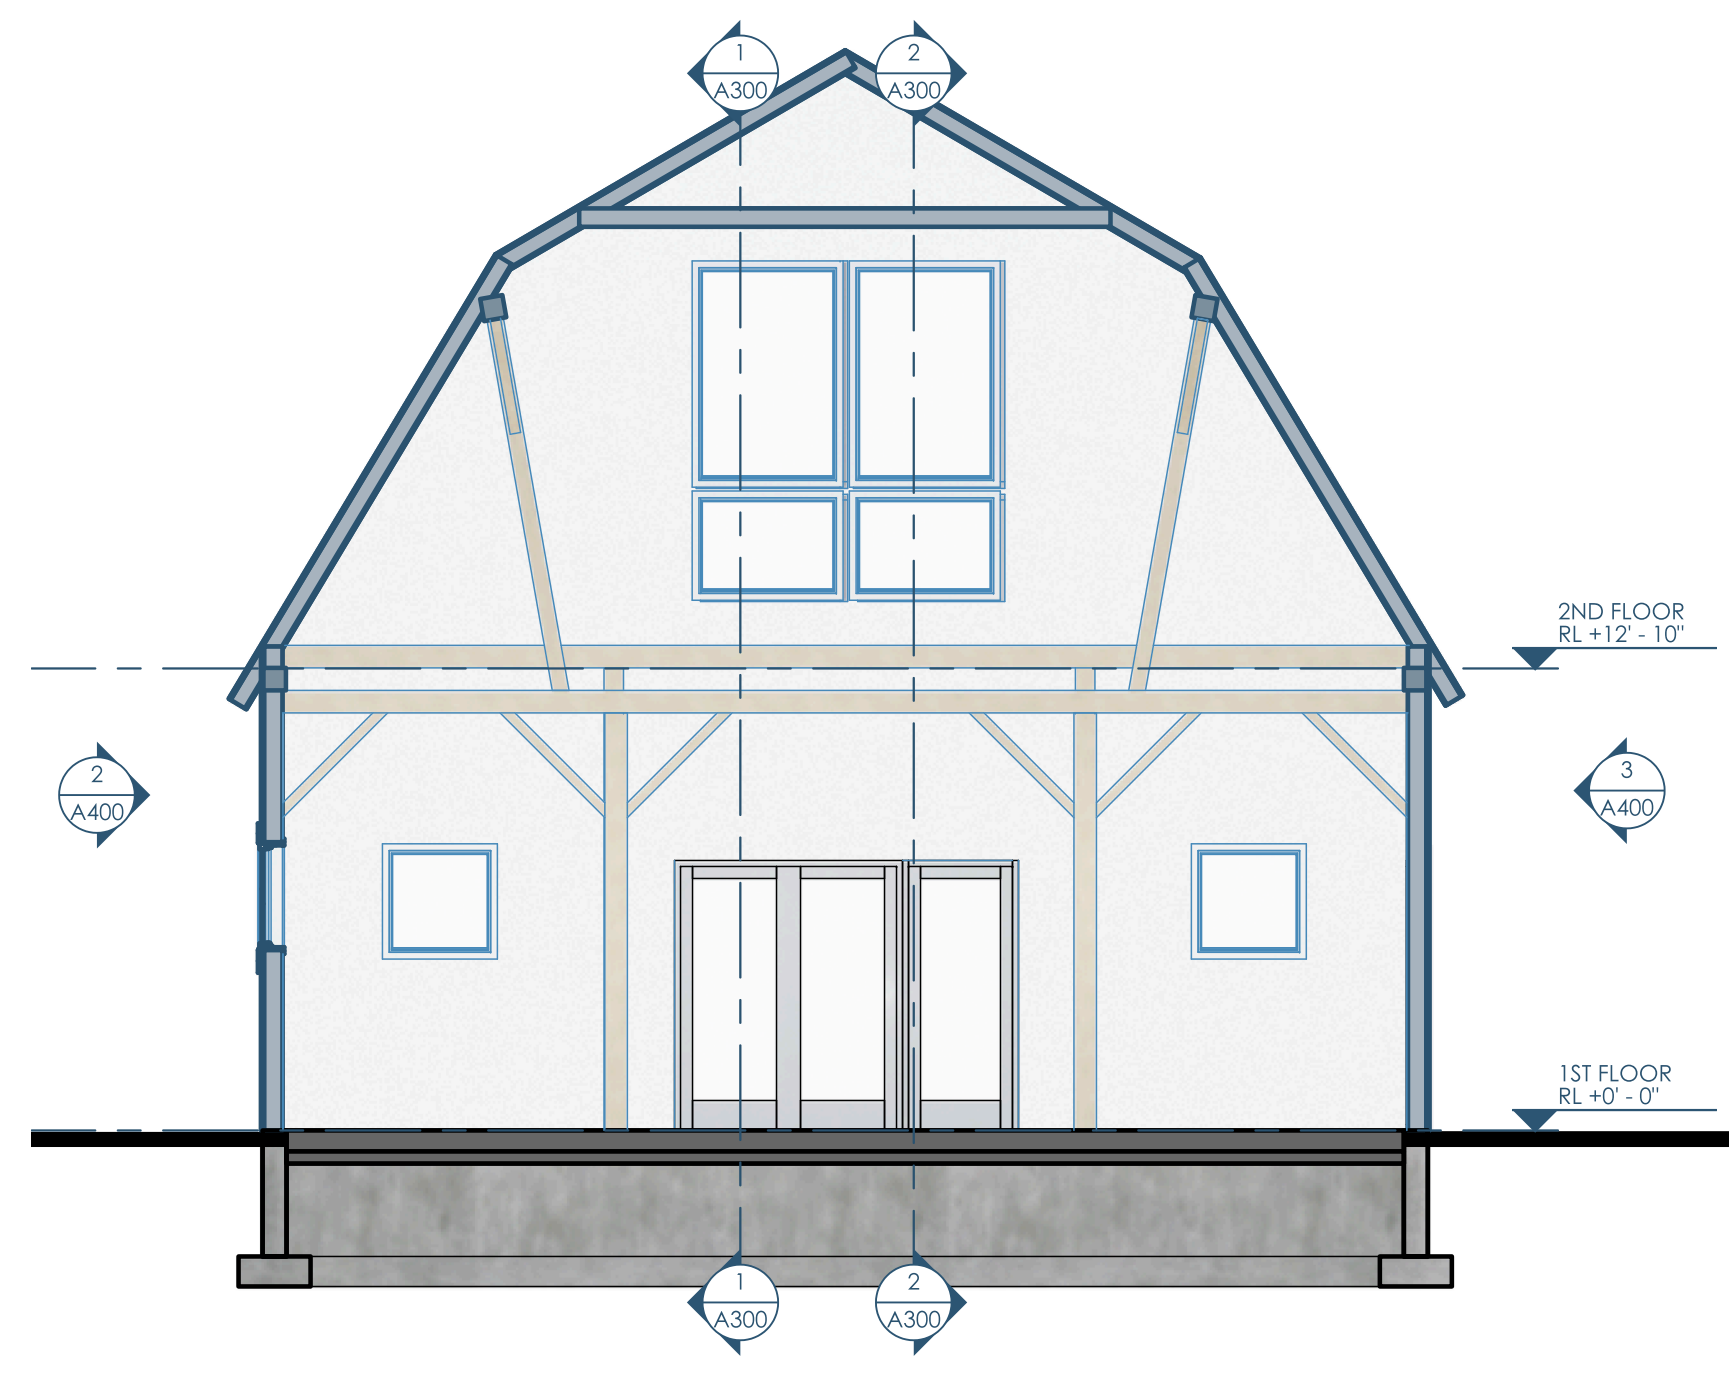

1/A300 SECTION - E,W - LOOKING NORTH  
3/16"=1'-0"

2/A300 SECTION - E,W - LOOKING SOUTH  
3/16"=1'-0"

3/A300 SECTION - N,S - LOOKING EAST  
3/16"=1'-0"

4/A300 SECTION - N,S - LOOKING WEST  
3/16"=1'-0"

Owner: Kenlyn/Marquis German Shepherd Dogs  
 11714 N Eastman Rd  
 Edgerton, WI 53534-9051  
 Kentboylesgsd@aol.com | 608.884.8355

Structural: Ennovation  
 PO Box 148  
 Orfordville, WI 53576  
 ktrey@ennovationbuilt.com | 608.212.6998

Architect: Opening Design  
 17 S Fairchild | FL 7  
 Madison, WI 53703  
 ryan@openingdesign.com | 773.425.6456