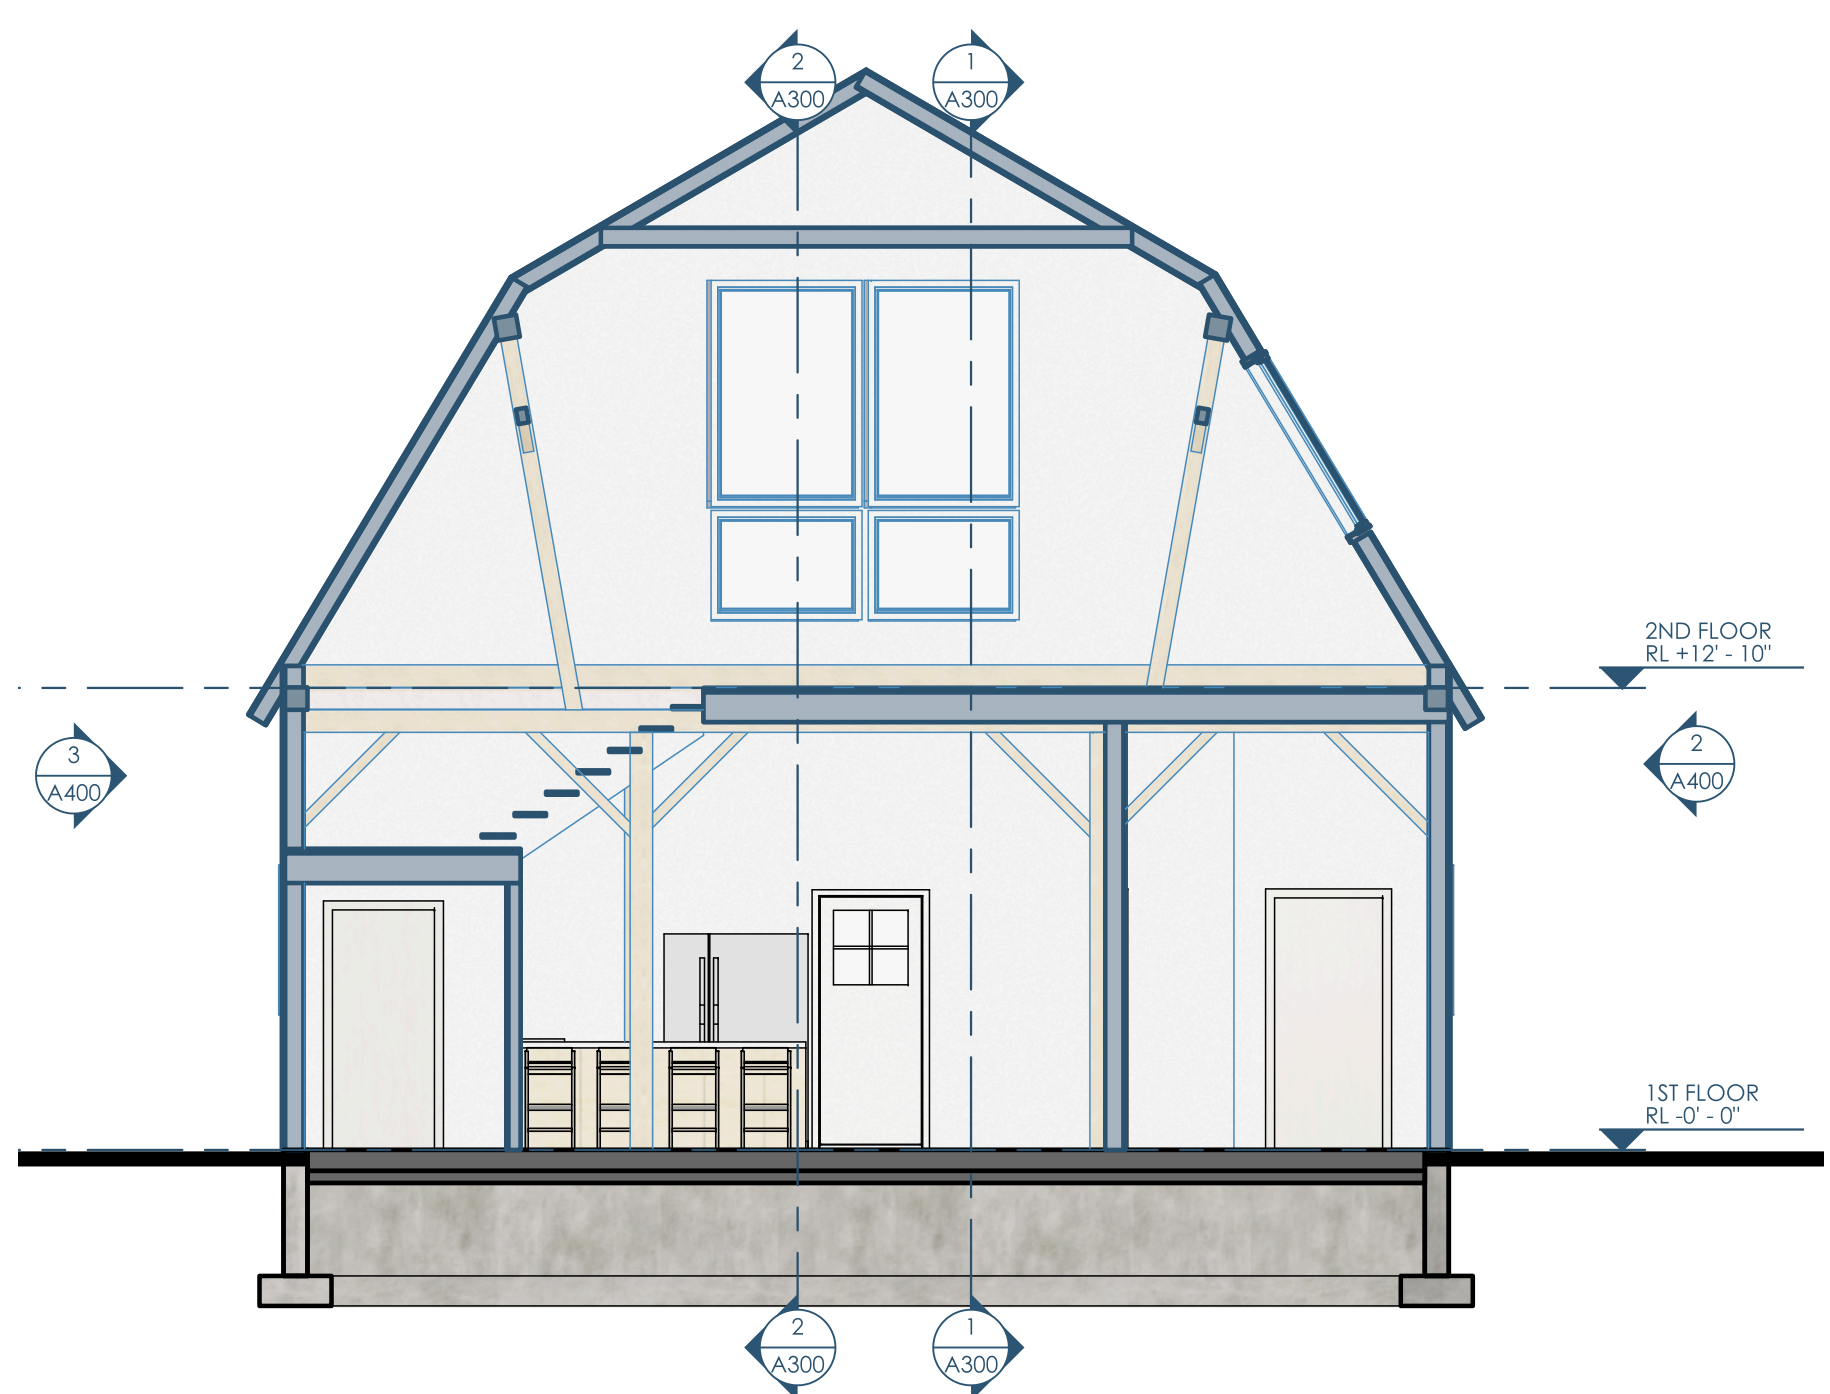

1/A300 SECTION - E,W - LOOKING NORTH  
3/16"=1'-0"

2/A300 SECTION - E,W - LOOKING SOUTH  
3/16"=1'-0"

3/A300 SECTION - N,S - LOOKING EAST  
3/16"=1'-0"

4/A300 SECTION - N,S - LOOKING WEST  
3/16"=1'-0"

Owner: Kenlyn/Marquis German Shepherd Dogs  
 11714 N Eastman Rd  
 Edgerton, WI 53534-9051  
 Kentboylesgsd@aol.com | 608.884.8355

Structural: Ennovation  
 PO Box 148  
 Orfordville, WI 53576  
 ktrey@ennovationbuilt.com | 608.212.6998

Architect: Opening Design  
 17 S Fairchild | FL 7  
 Madison, WI 53703  
 ryan@openingdesign.com | 773.425.6456

This project, like most Opening Design's projects, is open source (Attribution-ShareAlike 4.0 International=CC-BY-SA 4.0)---freely available to any party for future use, assuming the terms such as Attribution and ShareAlike are honored.