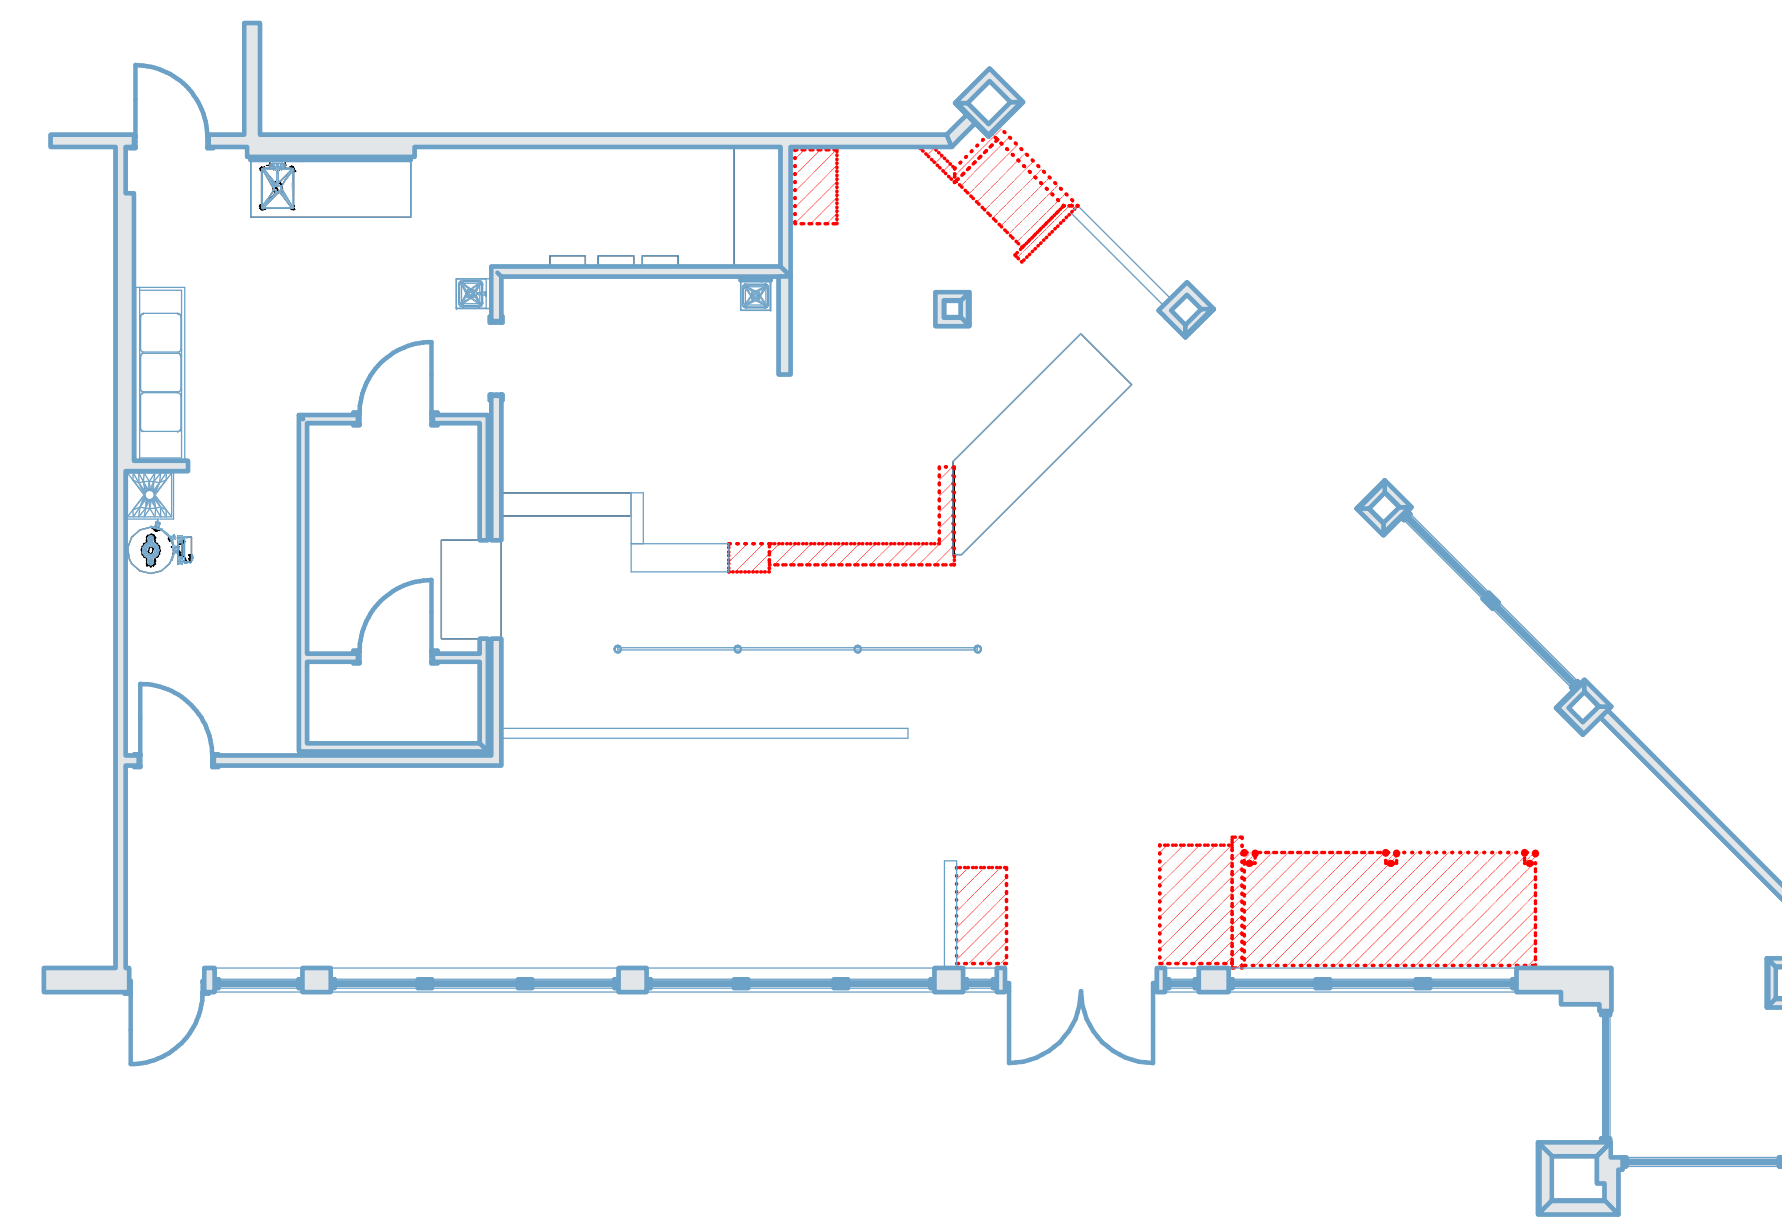

1/A100 FLOOR PLAN - 1ST FLOOR  
1/4"=1'-0"

2/A100 DEMO PLAN  
1/8"=1'-0"

Architect: OpeningDesign  
17 S Fairchild | FL 7  
Madison, WI 53703  
ryan@openingdesign.com | 773.425.6456

FLOOR PLAN & DEMO PLAN  
BAKERY

112 W TOWNE MALL, MADISON, WI 53719

A100

This project, like most OpeningDesign's projects, is open source (Attribution-ShareAlike 4.0 International=CC-BY-SA 4.0)---freely available to any party for future use, assuming the terms such as Attribution and ShareAlike are honored.